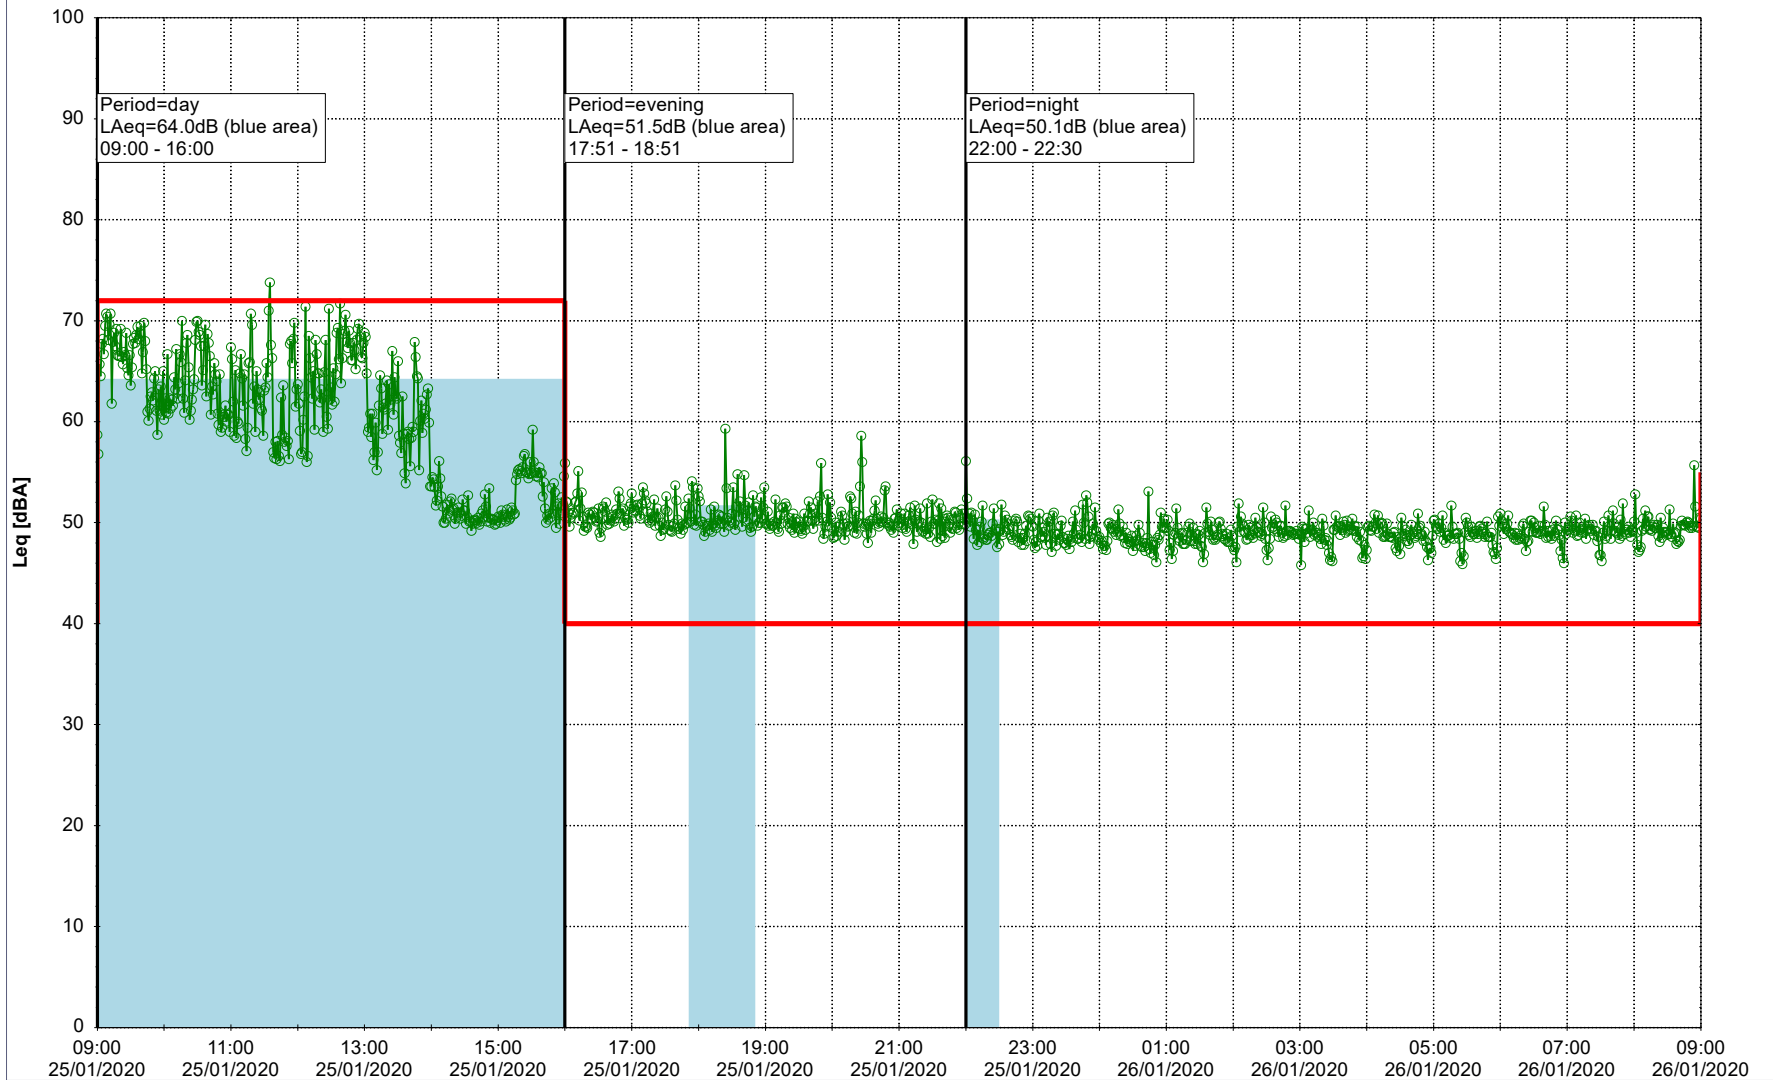

...

Noise Time Related Diagram

○○○○ MOP_NS01

Project: Kronos Sydhavnen
Construction: Mozarts Plads
Location: N-V

Plan View

Remarks

...

Noise Time Related Diagram

25/01/2020
26/01/2020

○○○○ MOP_NS01

Project: Kronos Sydhavnen
Construction: Mozarts Plads
Location: N-V

26/01/2020
27/01/2020

Plan View

Remarks

...

Noise Time Related Diagram