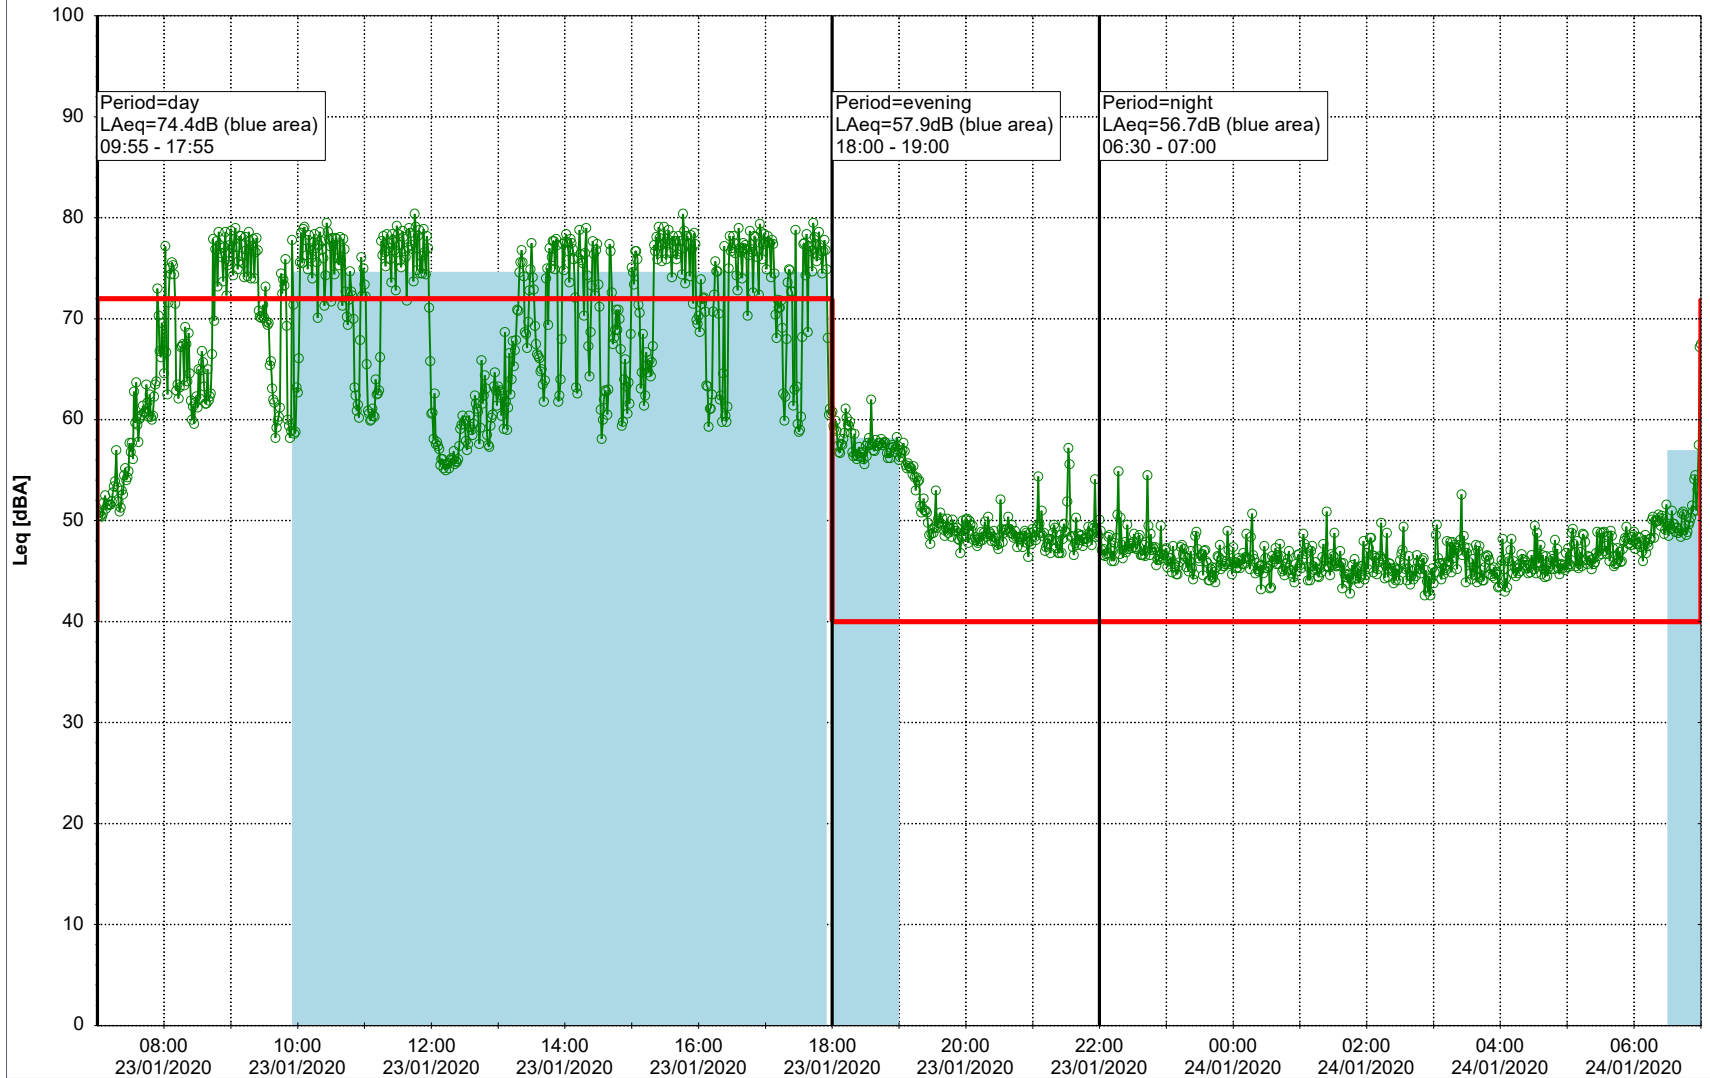

Remarks

...

Noise Time Related Diagram

22/01/2020
23/01/2020

○○○○ MOP_NS01

Project: Kronos Sydhavnen
Construction: Mozarts Plads
Location: N-V

Plan View

Remarks

...

Noise Time Related Diagram

23/01/2020
24/01/2020

○○○○ MOP_NS01

Project: Kronos Sydhavnen
Construction: Mozarts Plads
Location: N-V

24/01/2020
25/01/2020

Plan View

Remarks

...

Noise Time Related Diagram

○○○○ MOP_NS01

Project: Kronos Sydhavnen
Construction: Mozarts Plads
Location: N-V

Plan View

Remarks

...

Noise Time Related Diagram

25/01/2020
26/01/2020

○○○○ MOP_NS01

Project: Kronos Sydhavnen
Construction: Mozarts Plads
Location: N-V

26/01/2020
27/01/2020

Plan View

Remarks

...

Noise Time Related Diagram