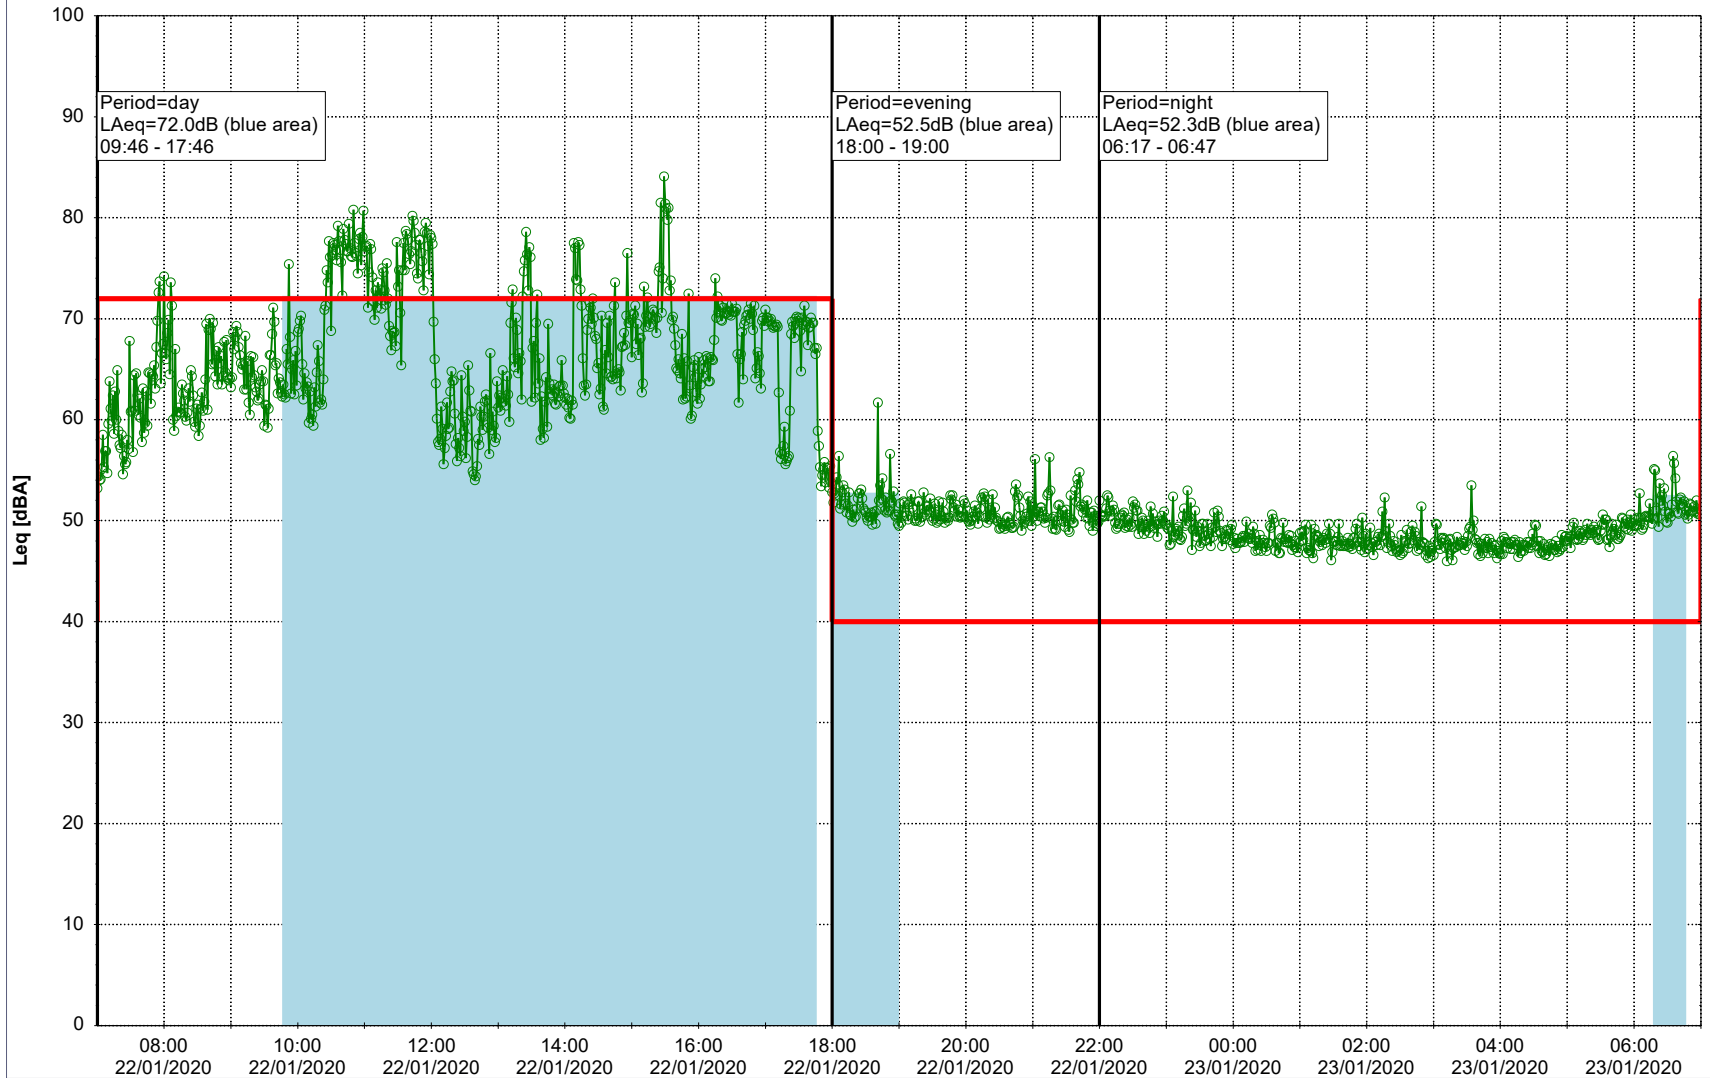

21/01/2020
22/01/2020

Plan View

Remarks

...

Noise Time Related Diagram

○○○○ MOP_NS01

Project: Kronos Sydhavnen
Construction: Mozarts Plads
Location: N-V

Plan View

Remarks

...

Noise Time Related Diagram

22/01/2020
23/01/2020

○○○○ MOP_NS01

Project: Kronos Sydhavnen
Construction: Mozarts Plads
Location: N-V

Plan View

Remarks

...

Noise Time Related Diagram

○○○○ MOP_NS01

Project: Kronos Sydhavnen
Construction: Mozarts Plads
Location: N-V

Plan View

Remarks

...

Noise Time Related Diagram

25/01/2020
26/01/2020

○○○○ MOP_NS01

Project: Kronos Sydhavnen
Construction: Mozarts Plads
Location: N-V

26/01/2020
27/01/2020

Plan View

Remarks

...

Noise Time Related Diagram