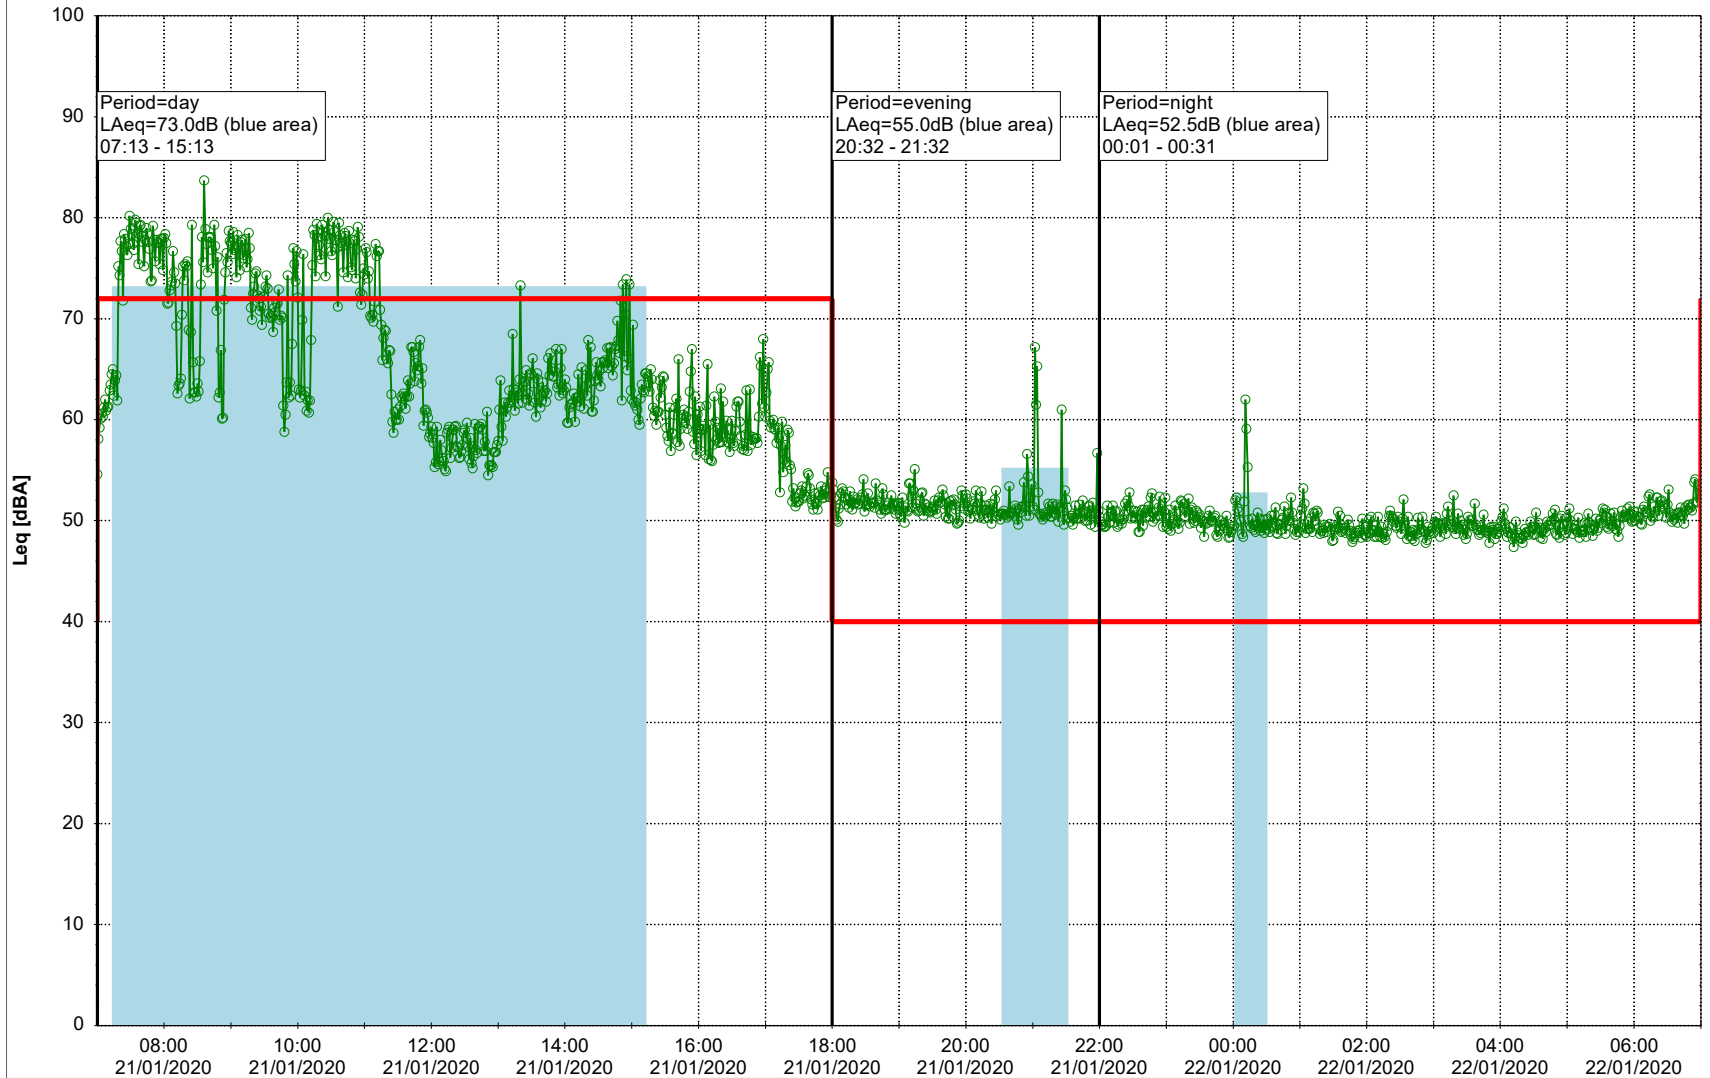

21/01/2020
22/01/2020

Plan View

Remarks

...

Noise Time Related Diagram

○○○○ MOP_NS01

Project: Kronos Sydhavnen
Construction: Mozarts Plads
Location: N-V

Plan View

Remarks

...

Noise Time Related Diagram

22/01/2020
23/01/2020

○○○○ MOP_NS01

Project: Kronos Sydhavnen
Construction: Mozarts Plads
Location: N-V

Plan View

Remarks

...

Noise Time Related Diagram

○○○○ MOP_NS01

Project: Kronos Sydhavnen
Construction: Mozarts Plads
Location: N-V

Plan View

Remarks

...

Noise Time Related Diagram

25/01/2020
26/01/2020

○○○○ MOP_NS01

Project: Kronos Sydhavnen
Construction: Mozarts Plads
Location: N-V

26/01/2020
27/01/2020

Plan View

Remarks

...

Noise Time Related Diagram