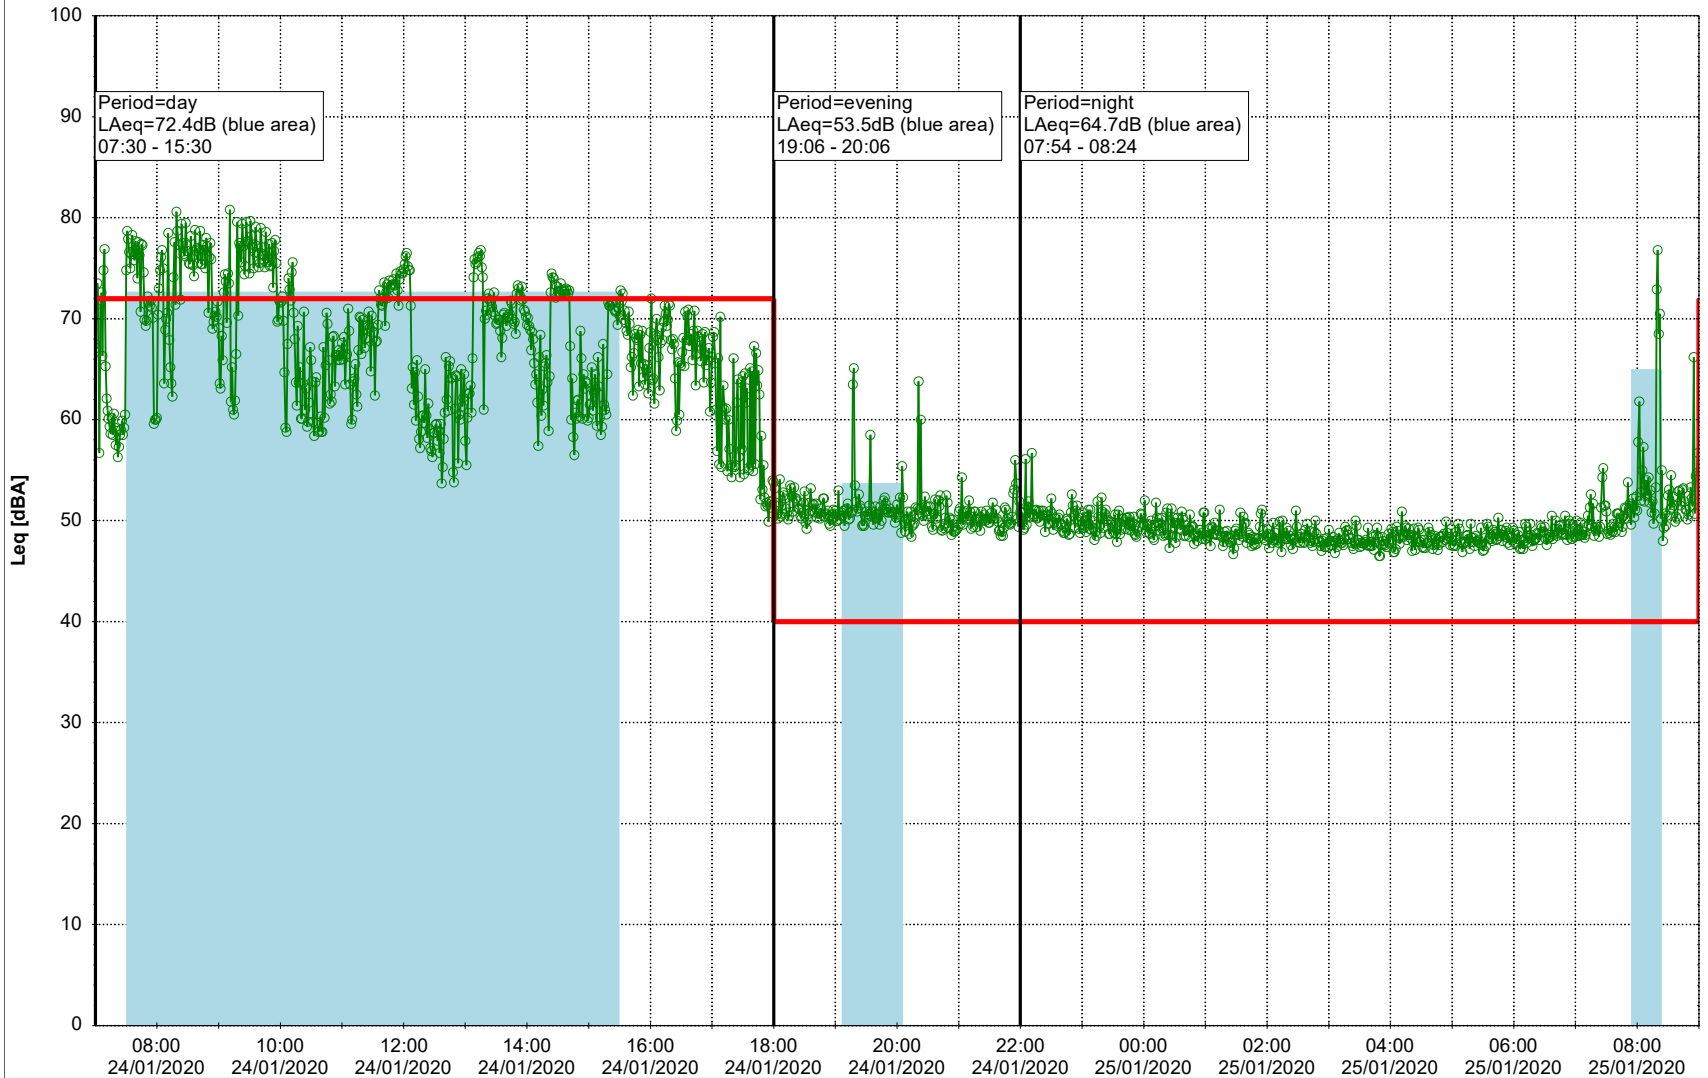

...

Noise Time Related Diagram

23/01/2020
24/01/2020

○○○○ MOP_NS01

Project: Kronos Sydhavnen
Construction: Mozarts Plads
Location: N-V

24/01/2020
25/01/2020

Plan View

Remarks

...

Noise Time Related Diagram

○○○○ MOP_NS01

Project: Kronos Sydhavnen
Construction: Mozarts Plads
Location: N-V

Plan View

Remarks

...

Noise Time Related Diagram

25/01/2020
26/01/2020

○○○○ MOP_NS01

Project: Kronos Sydhavnen
Construction: Mozarts Plads
Location: N-V

26/01/2020
27/01/2020

Plan View

Remarks

...

Noise Time Related Diagram