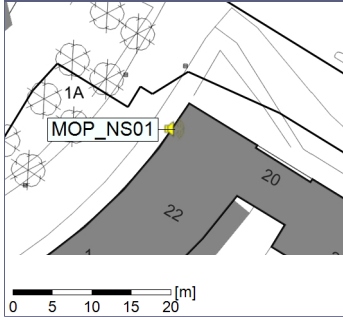

25/01/2020
26/01/2020

○○○○ MOP_NS01

Project: Kronos Sydhavnen
Construction: Mozarts Plads
Location: N-V

26/01/2020
27/01/2020

Plan View

Remarks

...

Noise Time Related Diagram