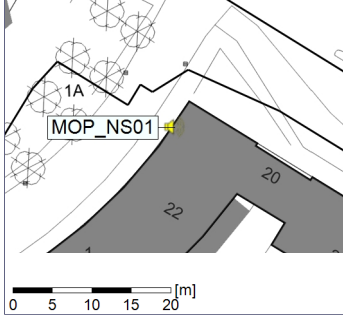

Project: Kronos Sydhavnen
Construction: Mozarts Plads
Location: N-V

24/01/2020
25/01/2020

Plan View