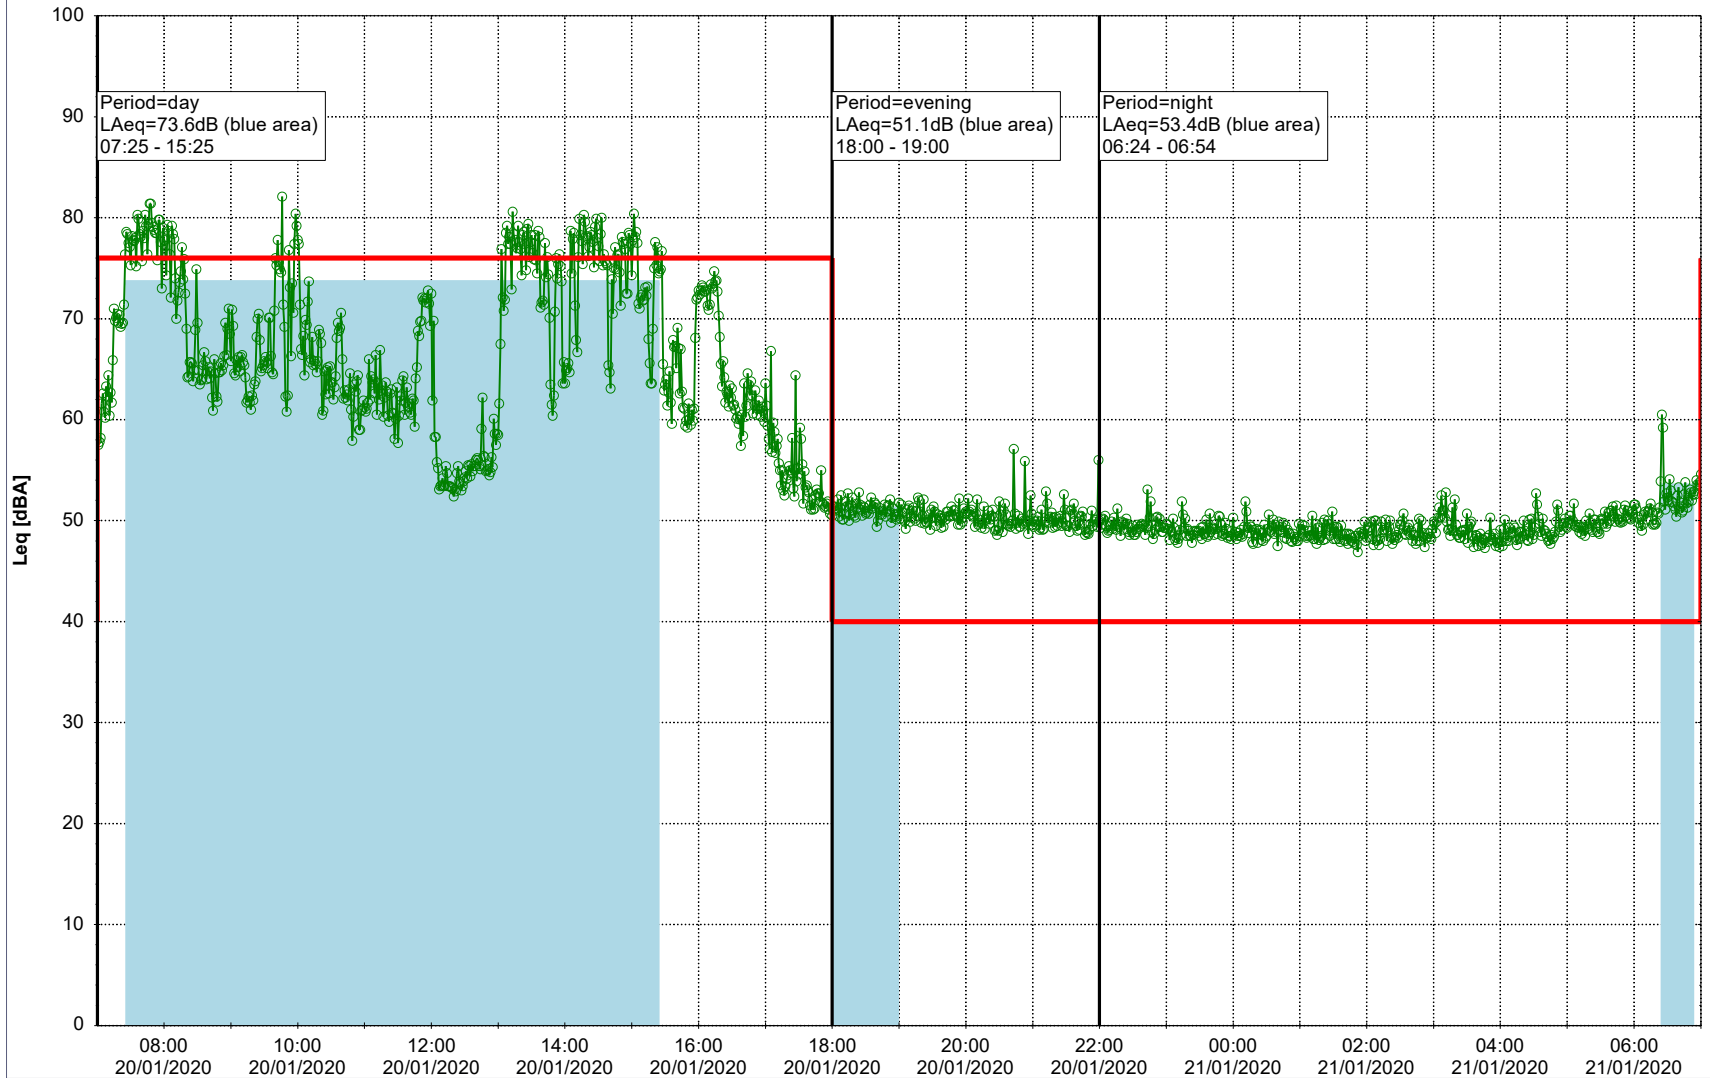

Noise Time Related Diagram

○○○○ MOP_NS01