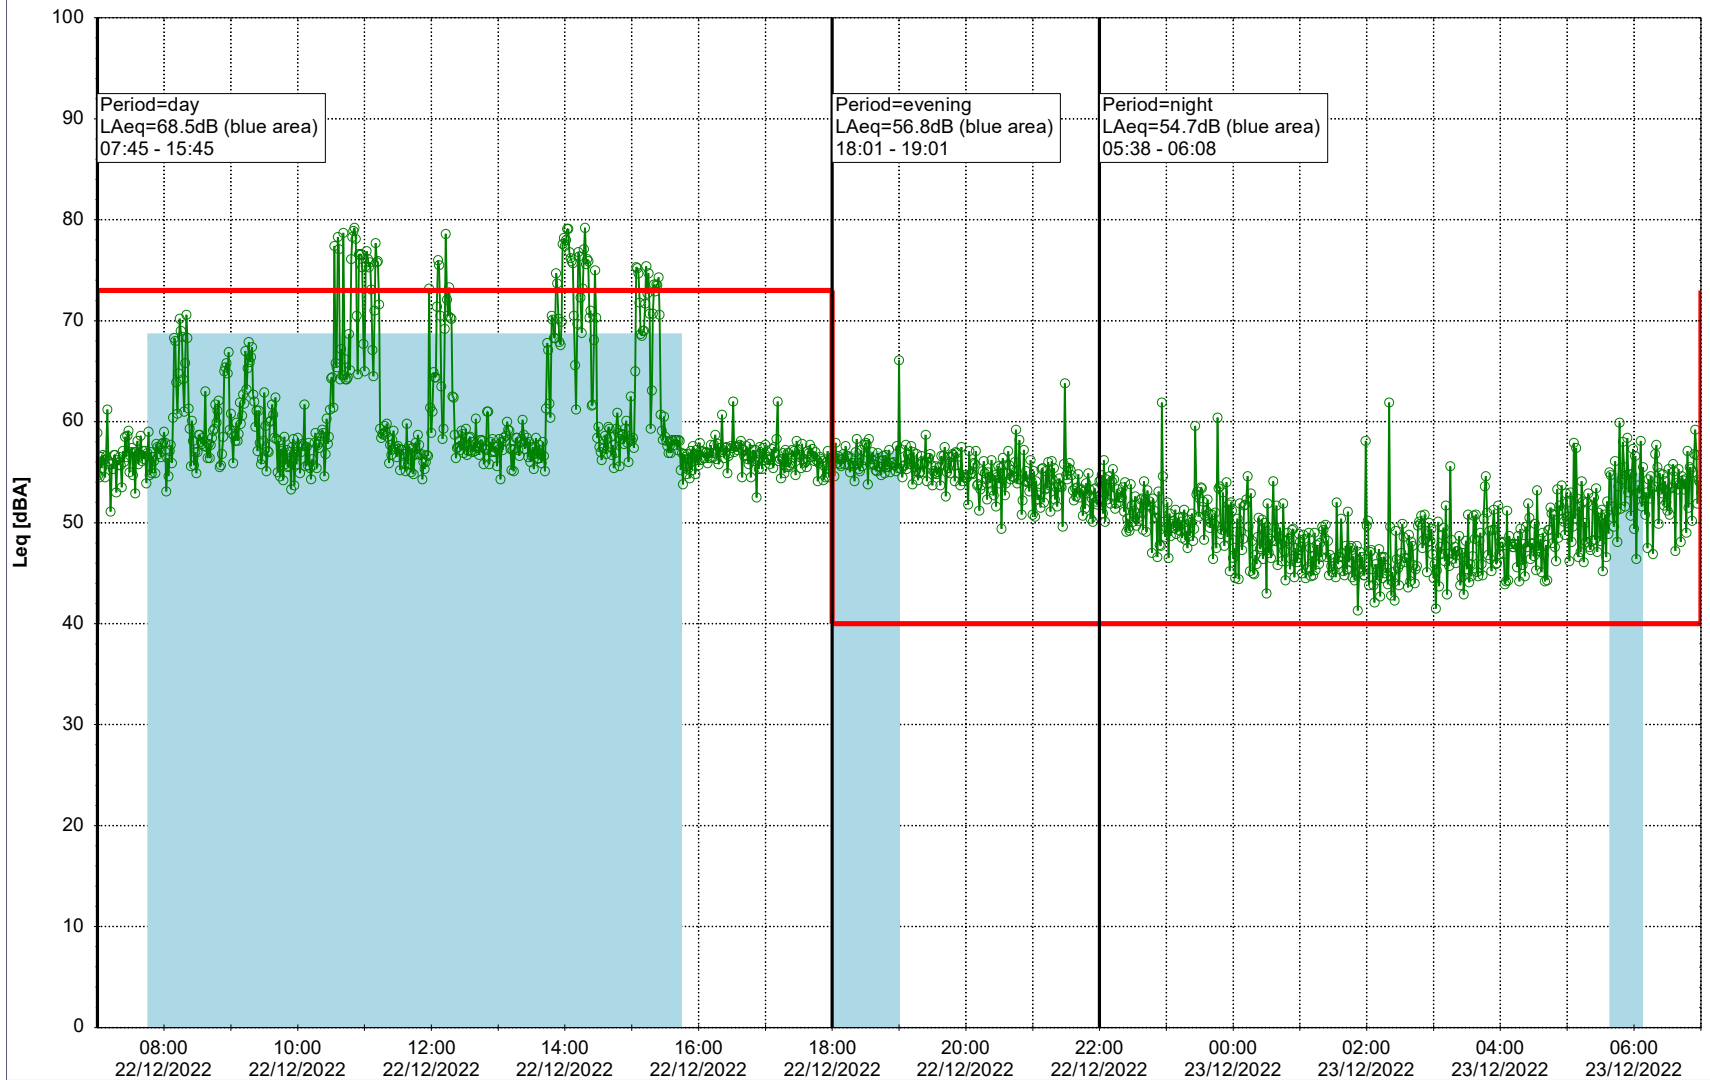

Remarks

...

Noise Time Related Diagram

21/12/2022
22/12/2022

○ ○ ○ ○ HOL_NS01

Project: Kronos Sydhavnen
Construction: Havneholmen
Location: N-V

Plan View

Remarks

...

Noise Time Related Diagram

22/12/2022
23/12/2022

○ ○ ○ ○ HOL_NS01

Project: Kronos Sydhavnen
Construction: Havneholmen
Location: N-V

Plan View

Remarks

...

Noise Time Related Diagram

23/12/2022
24/12/2022

○ ○ ○ ○ HOL_NS01

Project: Kronos Sydhavnen
Construction: Havneholmen
Location: N-V

Plan View

Remarks

...

Noise Time Related Diagram

24/12/2022
25/12/2022

○ ○ ○ ○ HOL_NS01

Project: Kronos Sydhavnen
Construction: Havneholmen
Location: N-V

Plan View

Remarks

...

Noise Time Related Diagram

25/12/2022
26/12/2022