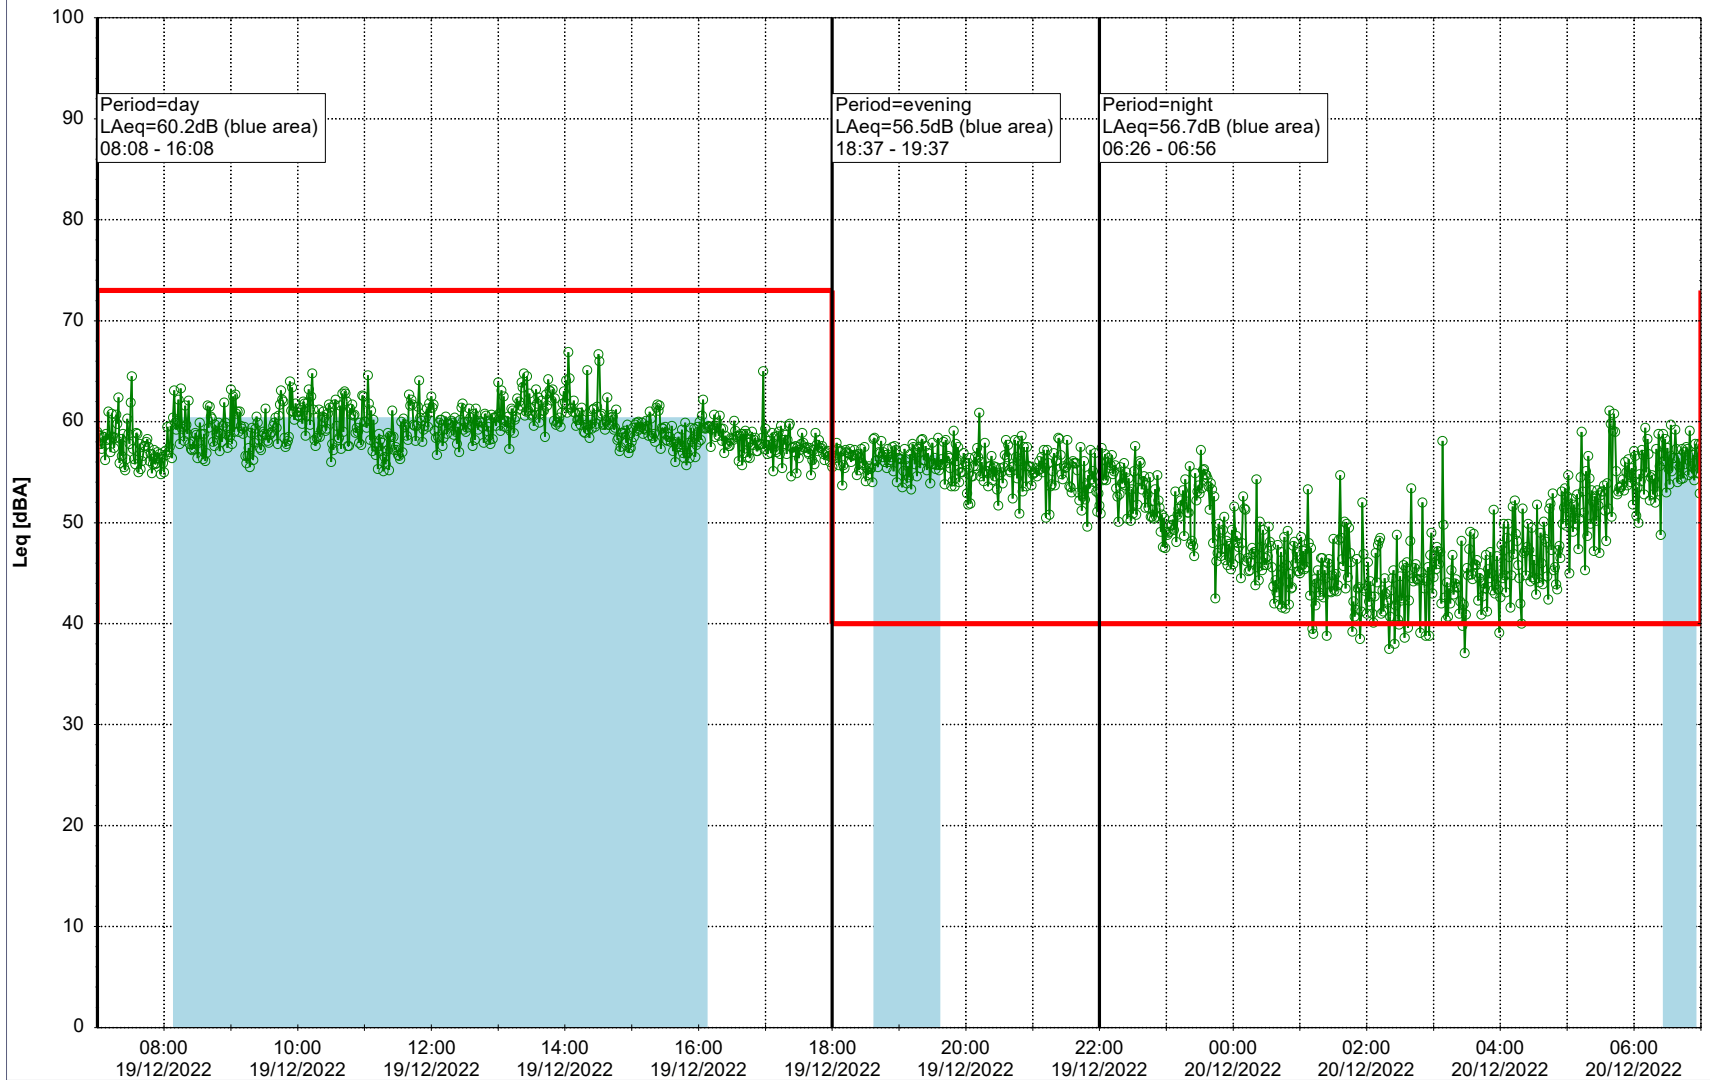

Project: Kronos Sydhavnen
Construction: Havneholmen
Location: N-V

Plan View

Remarks

...

Noise Time Related Diagram

19/12/2022
20/12/2022

○○○ HOL_NS01

Project: Kronos Sydhavnen
Construction: Havneholmen
Location: N-V

Plan View

Remarks

...

Noise Time Related Diagram

20/12/2022
21/12/2022

○ ○ ○ ○ HOL_NS01

Project: Kronos Sydhavnen
Construction: Havneholmen
Location: N-V

Plan View

Remarks

...

Noise Time Related Diagram

21/12/2022
22/12/2022

○ ○ ○ ○ HOL_NS01

Project: Kronos Sydhavnen
Construction: Havneholmen
Location: N-V

Plan View

Remarks

Noise Time Related Diagram

23/12/2022
24/12/2022

○ ○ ○ ○ HOL_NS01

Project: Kronos Sydhavnen
Construction: Havneholmen
Location: N-V

Plan View

Remarks

...

Noise Time Related Diagram