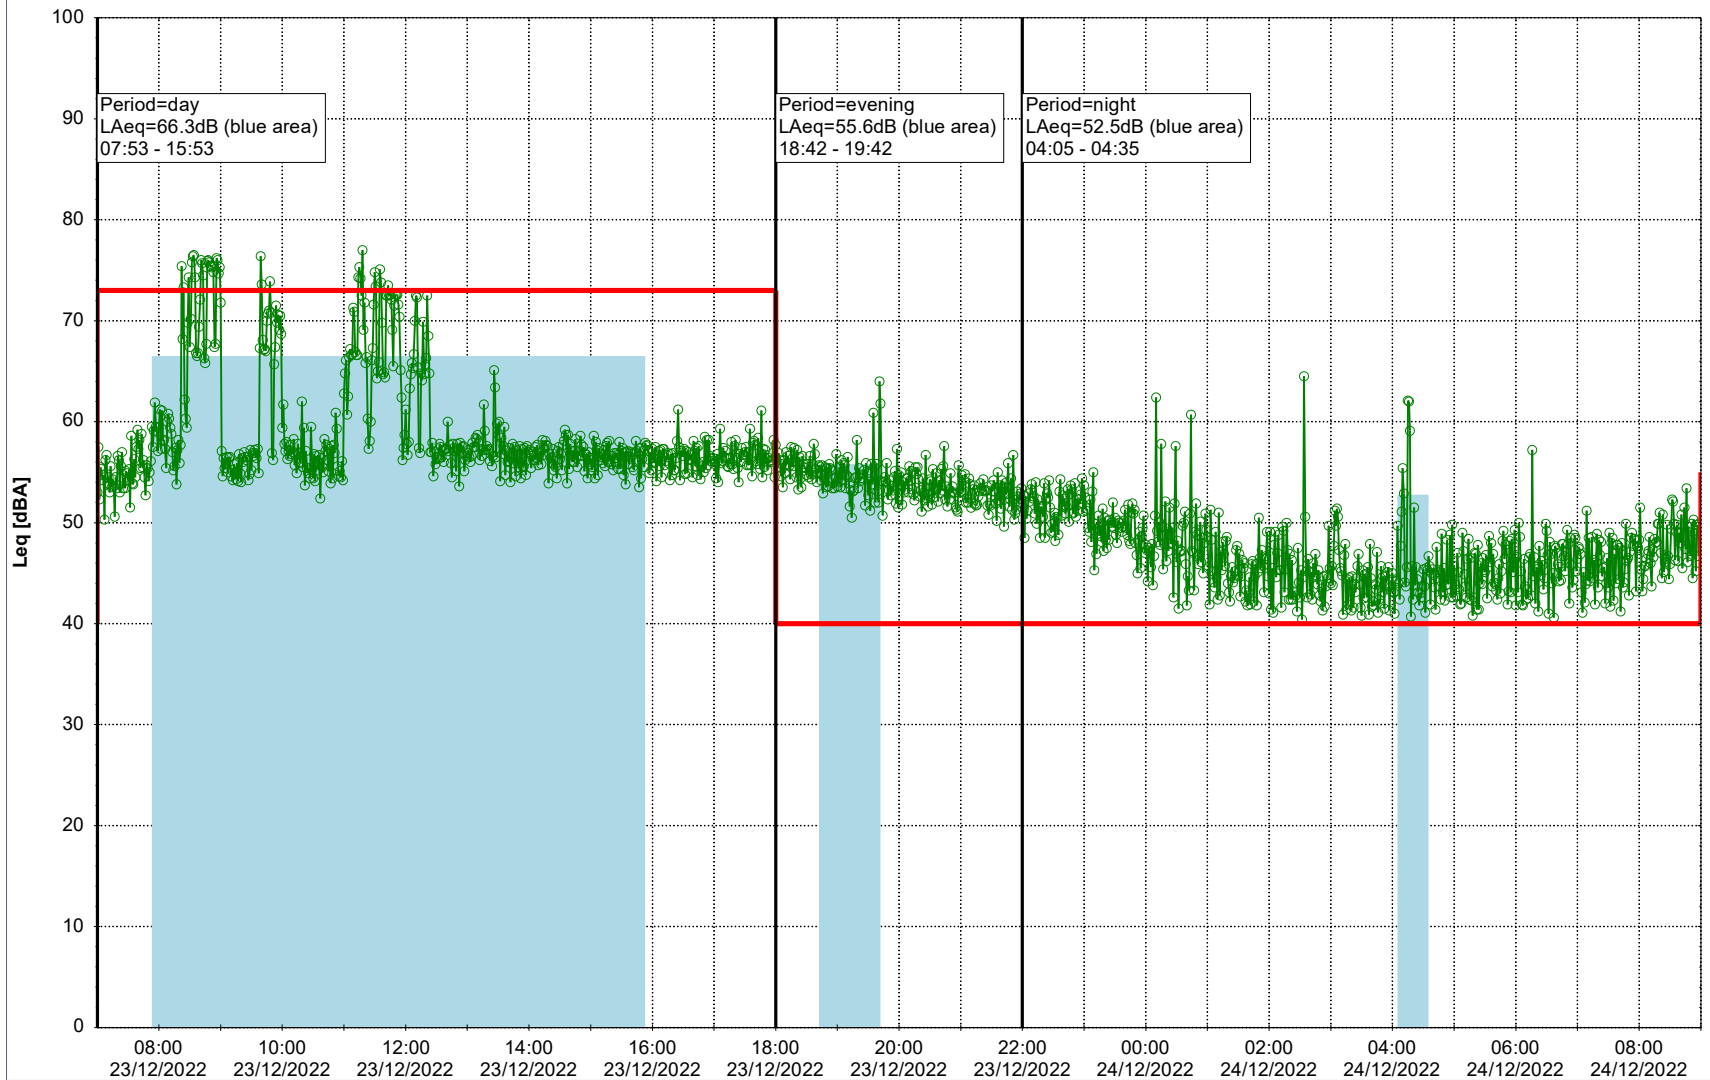

...

Noise Time Related Diagram

22/12/2022
23/12/2022

○ ○ ○ ○ HOL_NS01

Project: Kronos Sydhavnen
Construction: Havneholmen
Location: N-V

Plan View

Remarks

...

Noise Time Related Diagram

23/12/2022
24/12/2022

○ ○ ○ ○ HOL_NS01

Project: Kronos Sydhavnen
Construction: Havneholmen
Location: N-V

Plan View

Remarks

...

Noise Time Related Diagram

24/12/2022
25/12/2022

○ ○ ○ ○ HOL_NS01

Project: Kronos Sydhavnen
Construction: Havneholmen
Location: N-V

Plan View

Remarks

...

Noise Time Related Diagram

25/12/2022
26/12/2022