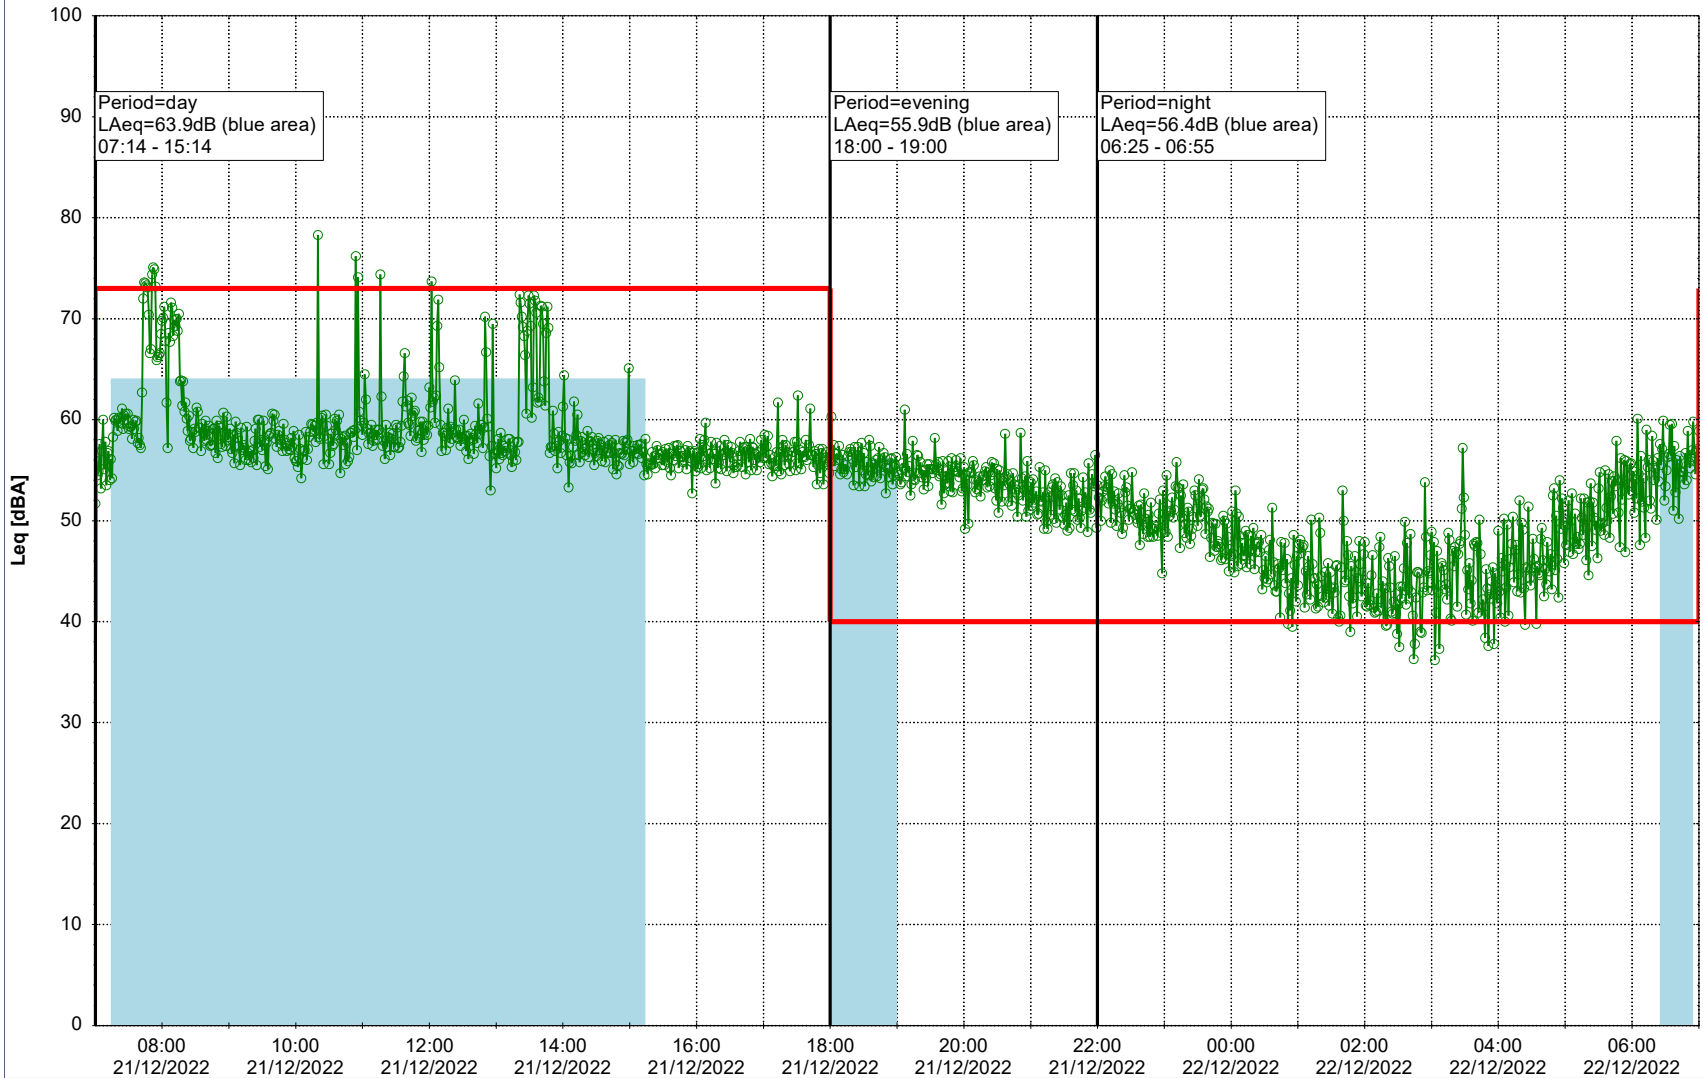

Plan View

Remarks

...

Noise Time Related Diagram

20/12/2022
21/12/2022

○ ○ ○ ○ HOL_NS01

Project: Kronos Sydhavnen
Construction: Havneholmen
Location: N-V

Plan View

Remarks

...

Noise Time Related Diagram

21/12/2022
22/12/2022

○ ○ ○ ○ HOL_NS01

Project: Kronos Sydhavnen
Construction: Havneholmen
Location: N-V

Plan View

Remarks

...

Noise Time Related Diagram

22/12/2022
23/12/2022

○ ○ ○ ○ HOL_NS01

Project: Kronos Sydhavnen
Construction: Havneholmen
Location: N-V

Plan View

Remarks

...

Noise Time Related Diagram

23/12/2022
24/12/2022

○ ○ ○ ○ HOL_NS01

Project: Kronos Sydhavnen
Construction: Havneholmen
Location: N-V

Plan View

Remarks

...

Noise Time Related Diagram