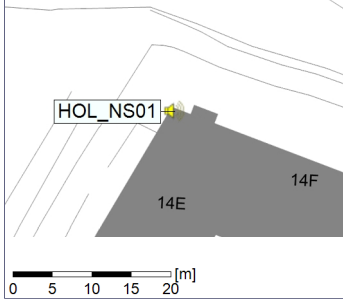

Project: Kronos Sydhavnen
Construction: Havneholmen
Location: N-V

Plan View

Remarks

...

Noise Time Related Diagram

19/12/2022
20/12/2022

○○○ HOL_NS01

Project: Kronos Sydhavnen
Construction: Havneholmen
Location: N-V

Plan View

Remarks

...

Noise Time Related Diagram

20/12/2022
21/12/2022

○ ○ ○ ○ HOL_NS01

Project: Kronos Sydhavnen
Construction: Havneholmen
Location: N-V

Plan View

24/12/2022
25/12/2022

○ ○ ○ ○ HOL_NS01

Project: Kronos Sydhavnen
Construction: Havneholmen
Location: N-V

Plan View

Remarks

...

Noise Time Related Diagram

25/12/2022
26/12/2022