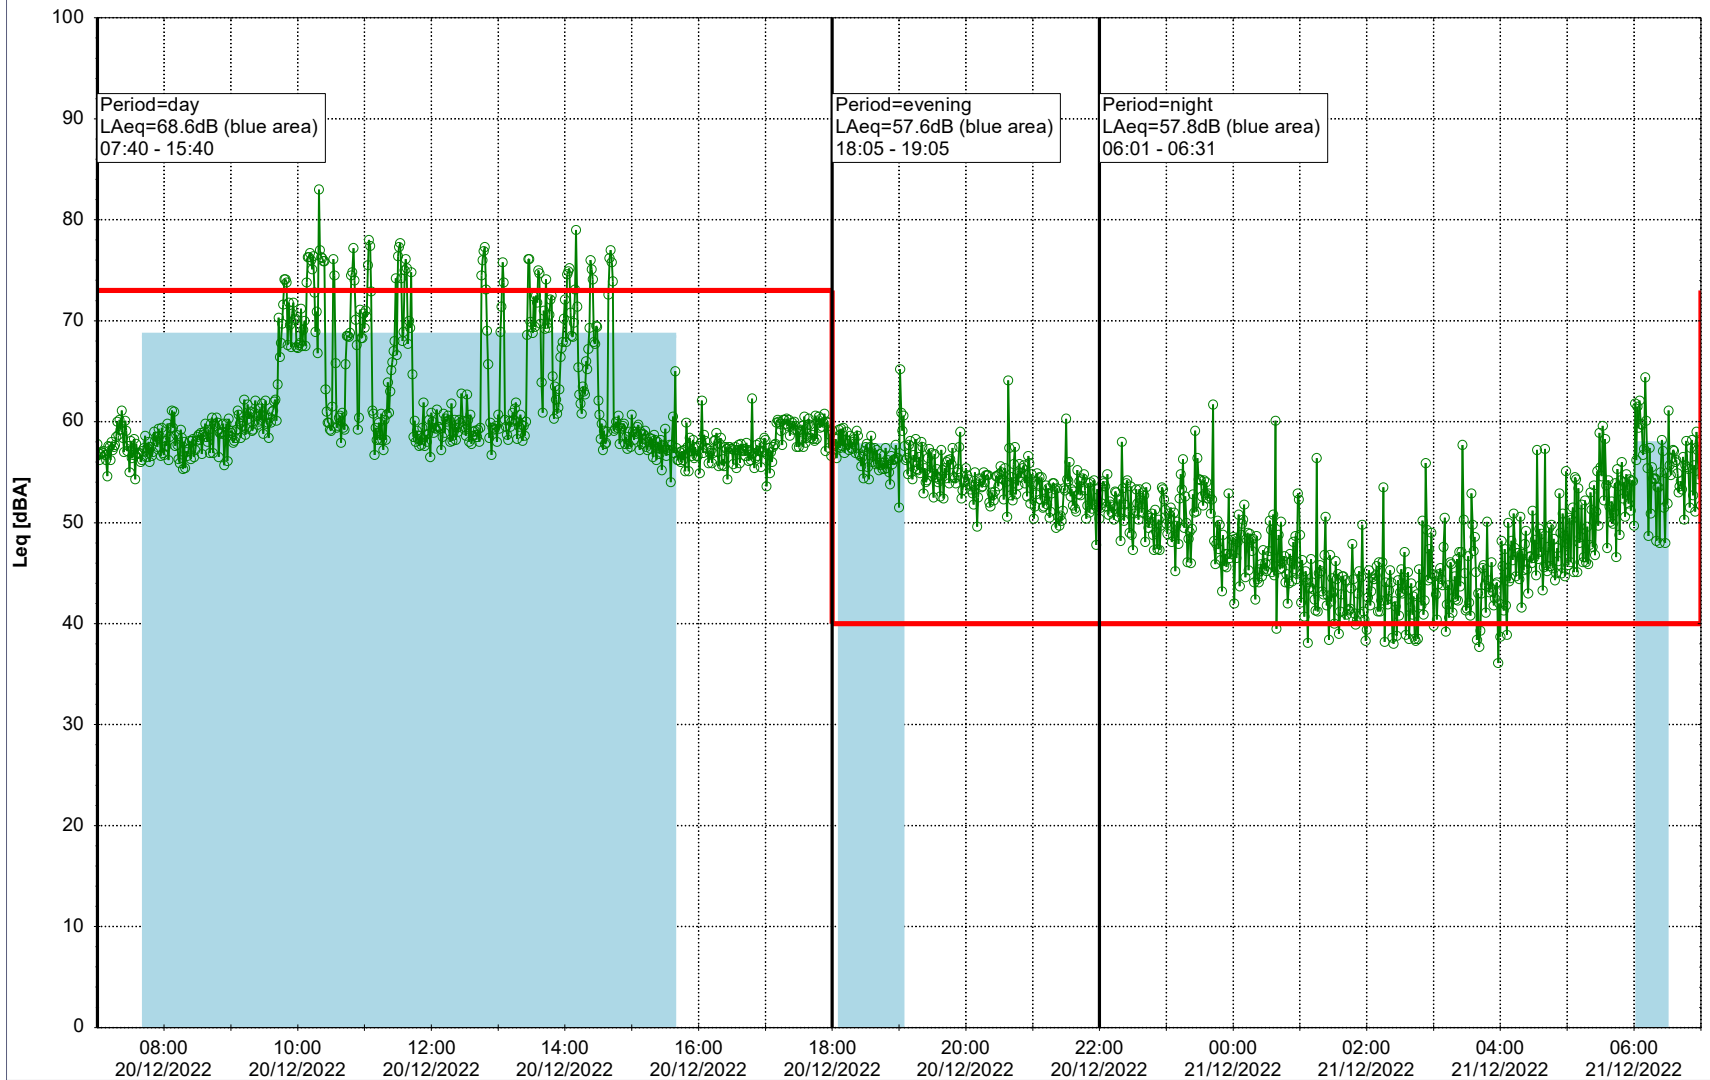

Plan View

Remarks

...

Noise Time Related Diagram

20/12/2022
21/12/2022

○ ○ ○ ○ HOL_NS01

Project: Kronos Sydhavnen
Construction: Havneholmen
Location: N-V

Plan View

Remarks

...

Noise Time Related Diagram

21/12/2022
22/12/2022

○ ○ ○ ○ HOL_NS01

Project: Kronos Sydhavnen
Construction: Havneholmen
Location: N-V

Plan View

Remarks

...

Noise Time Related Diagram

22/12/2022
23/12/2022

○ ○ ○ ○ HOL_NS01

Project: Kronos Sydhavnen
Construction: Havneholmen
Location: N-V

Plan View

Remarks

...

Noise Time Related Diagram

23/12/2022
24/12/2022

○ ○ ○ ○ HOL_NS01

Project: Kronos Sydhavnen
Construction: Havneholmen
Location: N-V

Plan View

Remarks

...

Noise Time Related Diagram