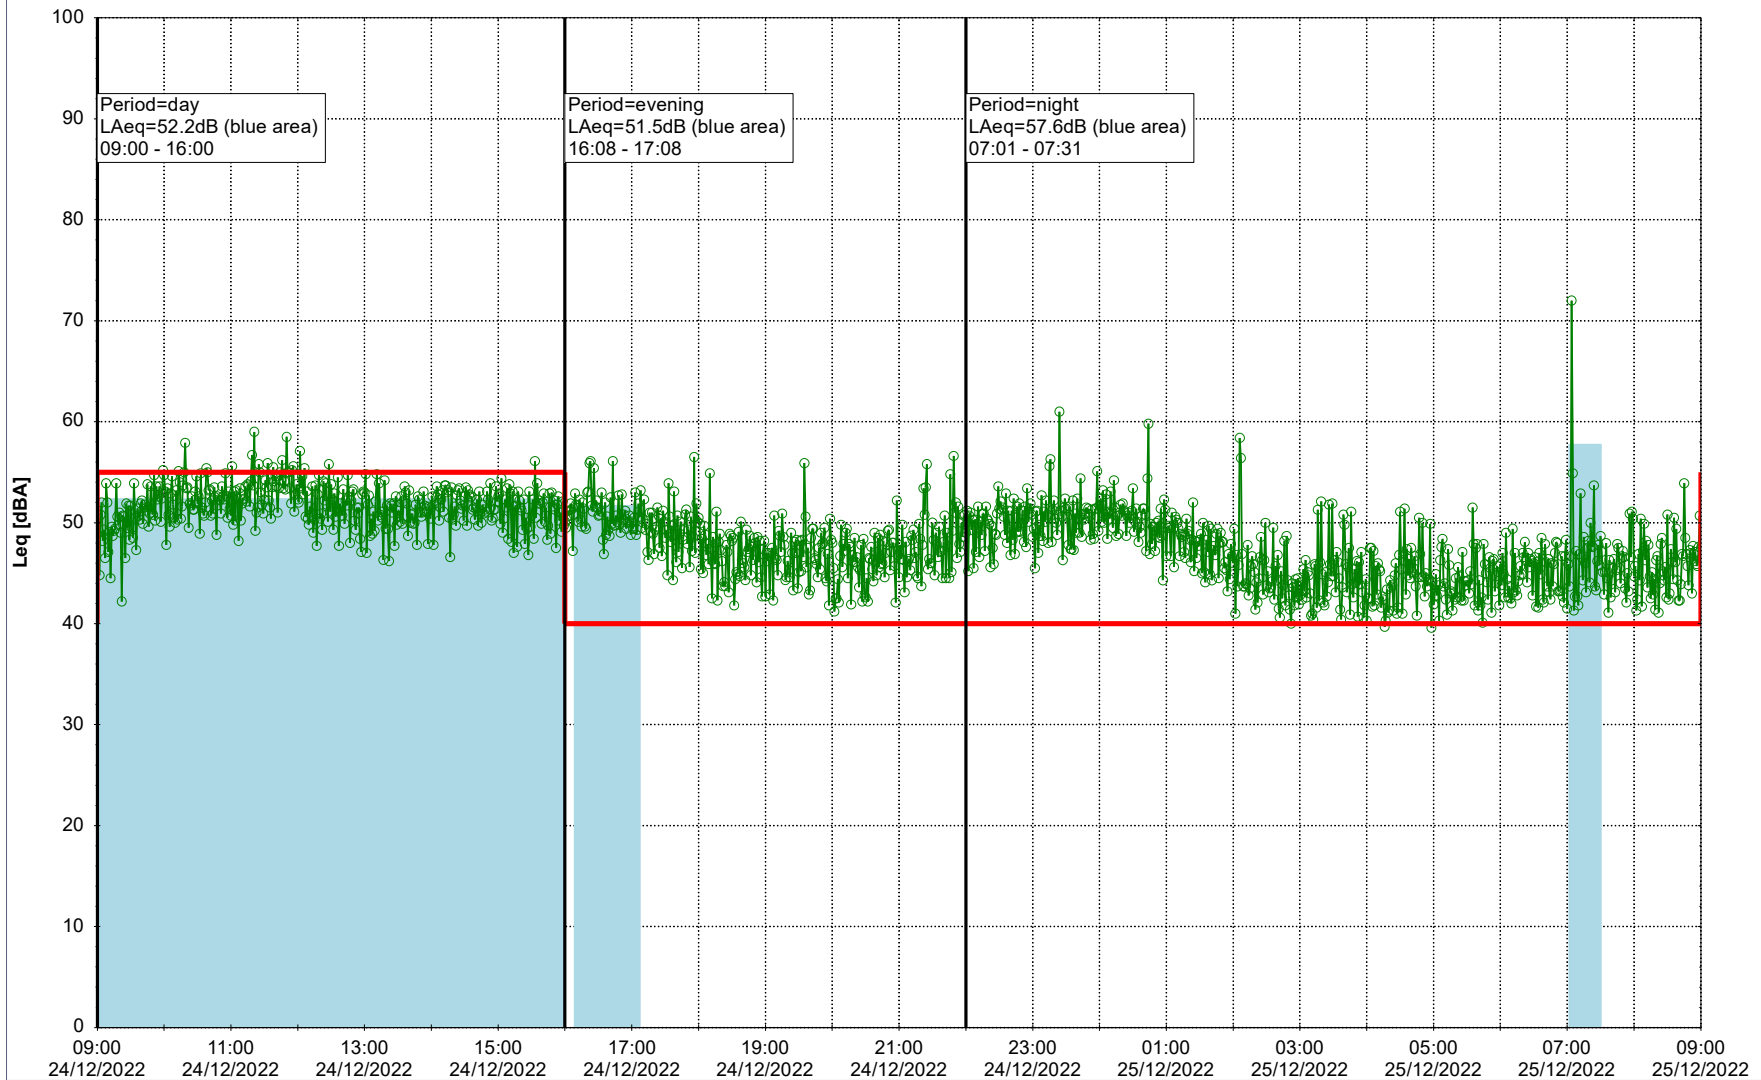

Noise Time Related Diagram

23/12/2022
24/12/2022

○ ○ ○ ○ HOL_NS01

Project: Kronos Sydhavnen
Construction: Havneholmen
Location: N-V

Plan View

Remarks

...

Noise Time Related Diagram

24/12/2022
25/12/2022

○ ○ ○ ○ HOL_NS01

Project: Kronos Sydhavnen
Construction: Havneholmen
Location: N-V

Plan View

Remarks

...

Noise Time Related Diagram

25/12/2022
26/12/2022