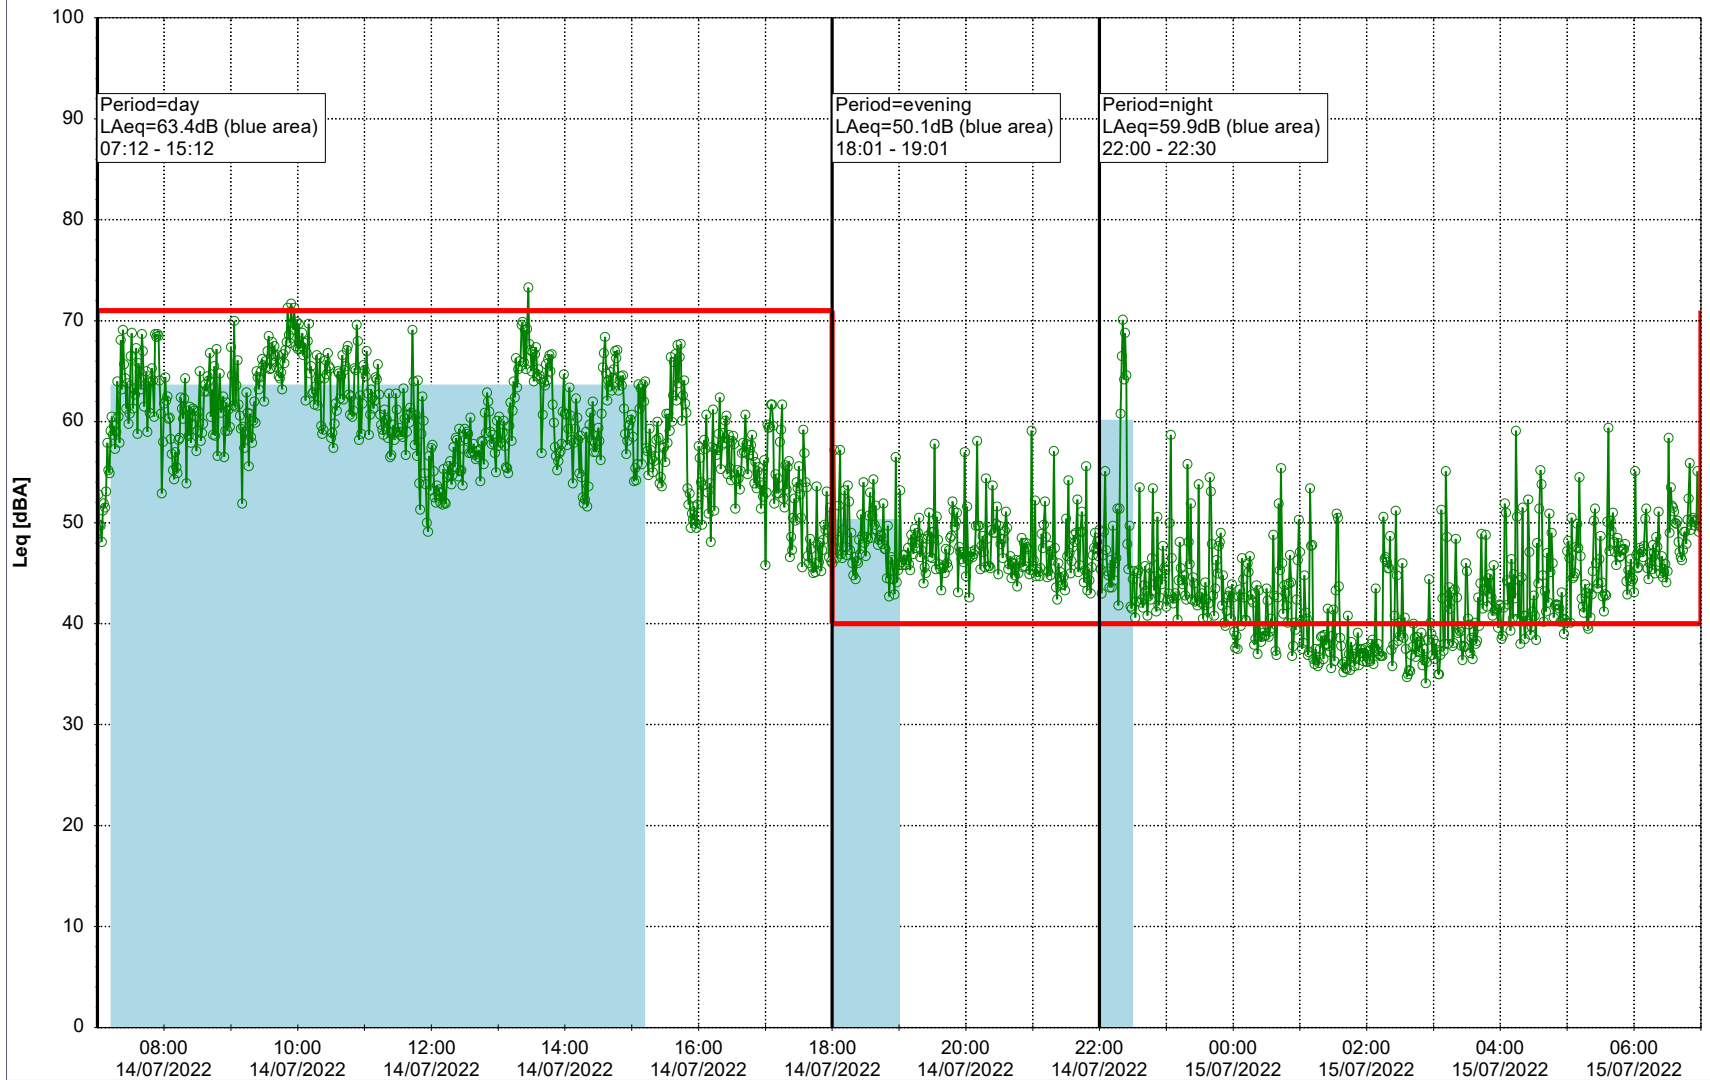

Noise Time Related Diagram

○○○ NEL_NS01

Remarks

...

Project: Kronos Sydhavnen
Construction: Ny Ellebjerg
Location: N-V

Plan View

Remarks

...

Noise Time Related Diagram

14/07/2022
15/07/2022

○ ○ ○ ○ NEL_NS01

Project: Kronos Sydhavnen
Construction: Ny Ellebjerg
Location: N-V

Plan View

Remarks

...

Noise Time Related Diagram

15/07/2022
16/07/2022

○○○ NEL_NS01

Project: Kronos Sydhavnen
Construction: Ny Ellebjerg
Location: N-V

Plan View

Remarks

...

Noise Time Related Diagram

16/07/2022
17/07/2022

○ ○ ○ ○ NEL_NS01

Project: Kronos Sydhavnen
Construction: Ny Ellebjerg
Location: N-V

Plan View

Remarks

...

Noise Time Related Diagram

17/07/2022
18/07/2022

○ NEL_NS01