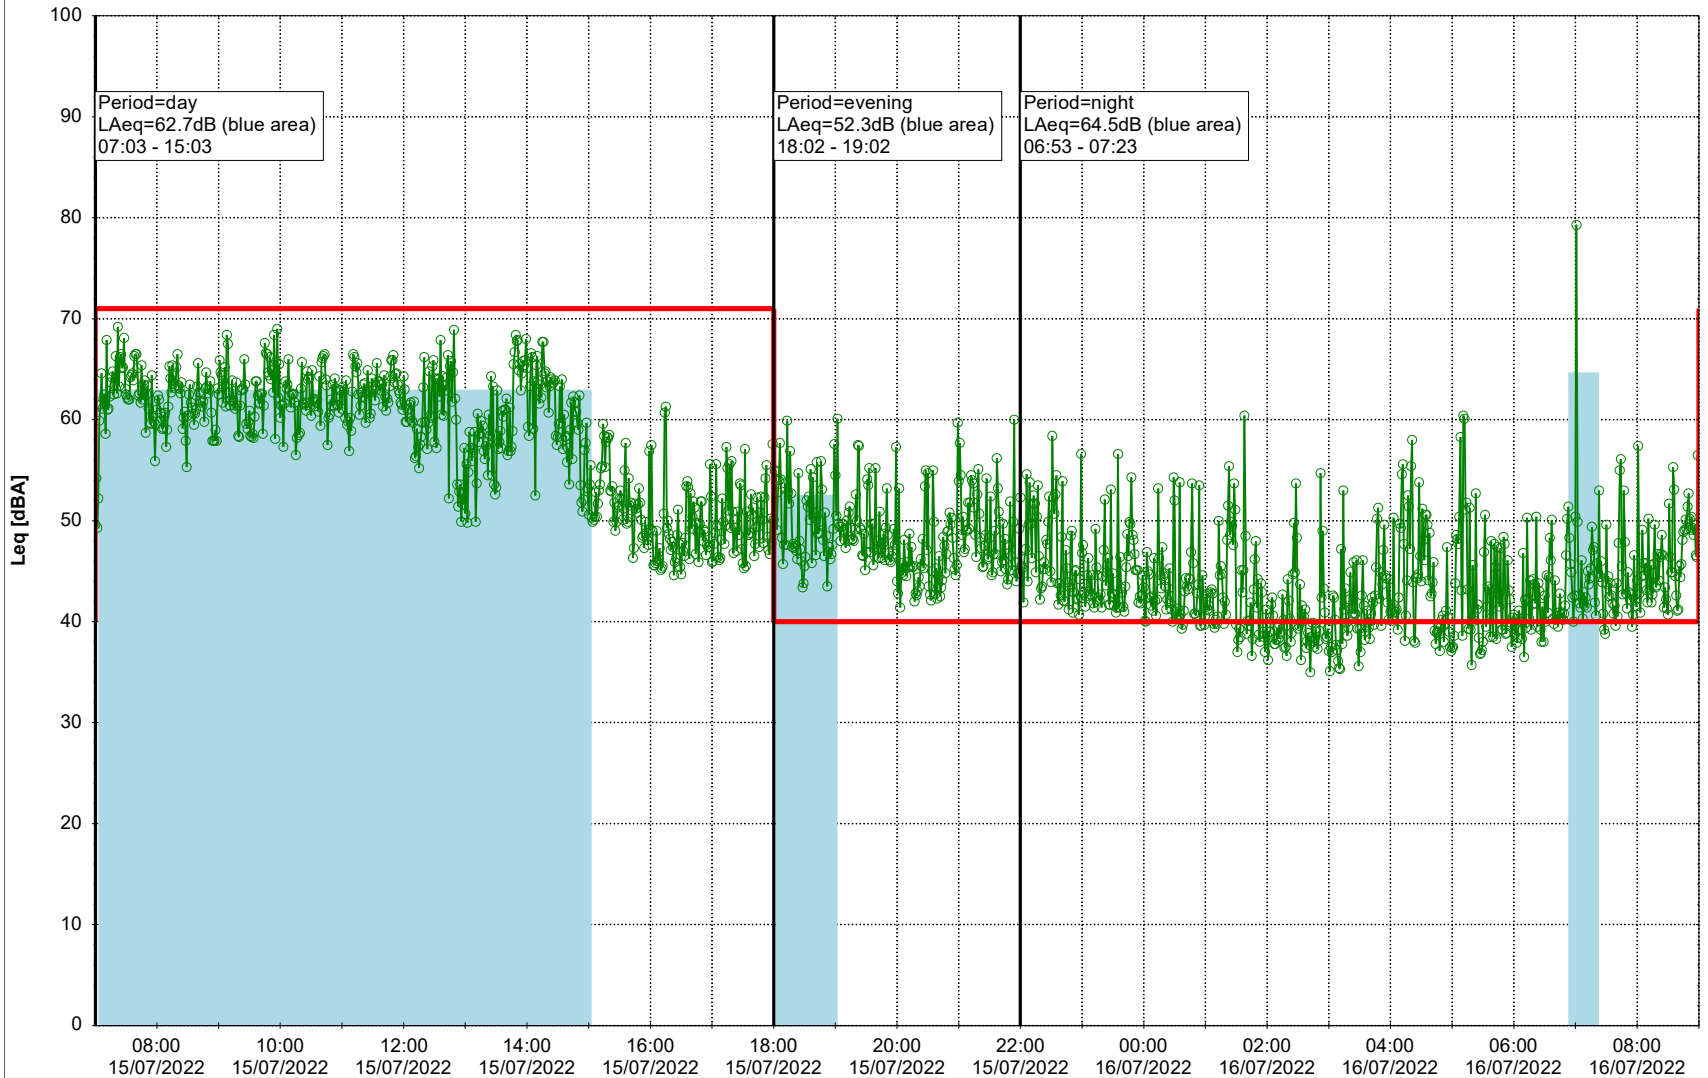

Noise Time Related Diagram

○○○ NEL_NS01

Remarks

...

Project: Kronos Sydhavnen
Construction: Ny Ellebjerg
Location: N-V

Plan View

Remarks

...

Noise Time Related Diagram

14/07/2022
15/07/2022

○ ○ ○ ○ NEL_NS01

Project: Kronos Sydhavnen
Construction: Ny Ellebjerg
Location: N-V

Plan View

Remarks

...

Noise Time Related Diagram

15/07/2022
16/07/2022

○○○ NEL_NS01

Project: Kronos Sydhavnen
Construction: Ny Ellebjerg
Location: N-V

Plan View

Remarks

...

Noise Time Related Diagram

16/07/2022
17/07/2022

○ ○ ○ ○ NEL_NS01

Project: Kronos Sydhavnen
Construction: Ny Ellebjerg
Location: N-V

Plan View

Remarks

...

Noise Time Related Diagram

17/07/2022
18/07/2022

○ NEL_NS01