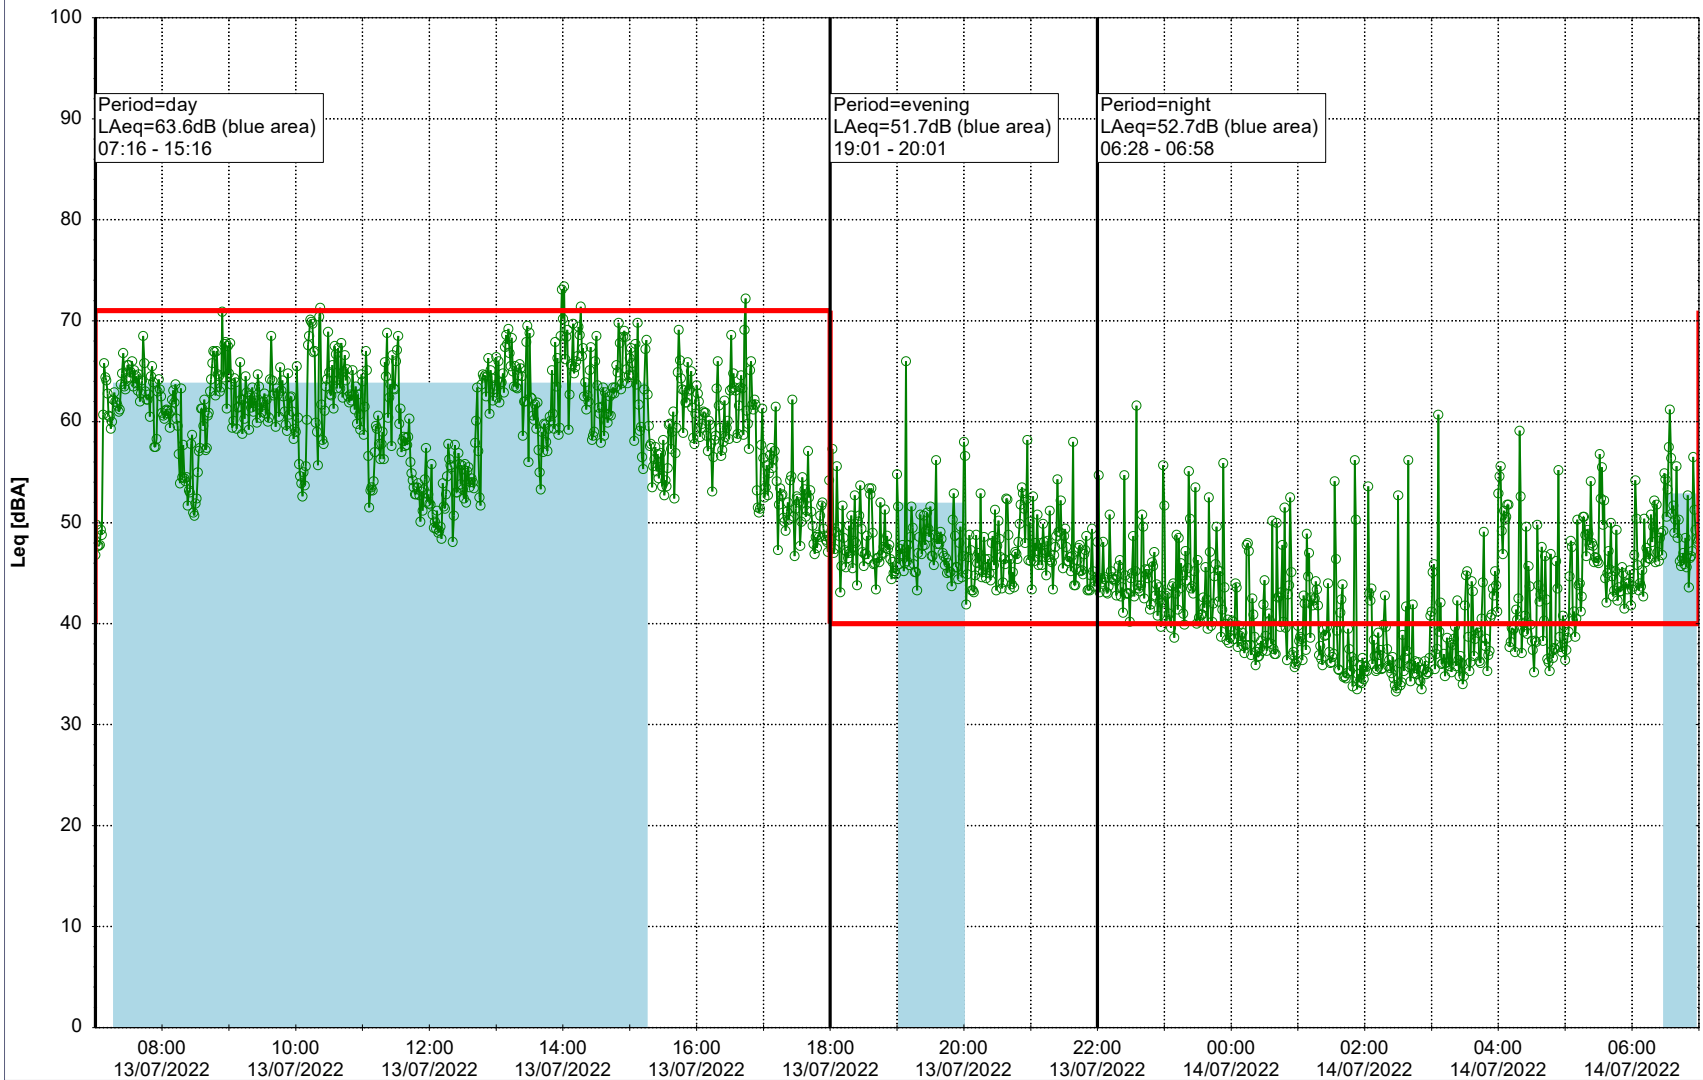

Plan View

Remarks

...

Noise Time Related Diagram

12/07/2022
13/07/2022

○ ○ ○ ○ NEL_NS01

Project: Kronos Sydhavnen
Construction: Ny Ellebjerg
Location: N-V

13/07/2022
14/07/2022

Noise Time Related Diagram

○○○ NEL_NS01

Remarks

...

Project: Kronos Sydhavnen
Construction: Ny Ellebjerg
Location: N-V

Plan View

Remarks

...

Noise Time Related Diagram

14/07/2022
15/07/2022

○ ○ ○ ○ NEL_NS01

Project: Kronos Sydhavnen
Construction: Ny Ellebjerg
Location: N-V

Plan View

Remarks

...

Noise Time Related Diagram

○ ○ ○ ○ NEL_NS01

Project: Kronos Sydhavnen
Construction: Ny Ellebjerg
Location: N-V

Plan View

Remarks

...

Noise Time Related Diagram

17/07/2022
18/07/2022

○ NEL_NS01