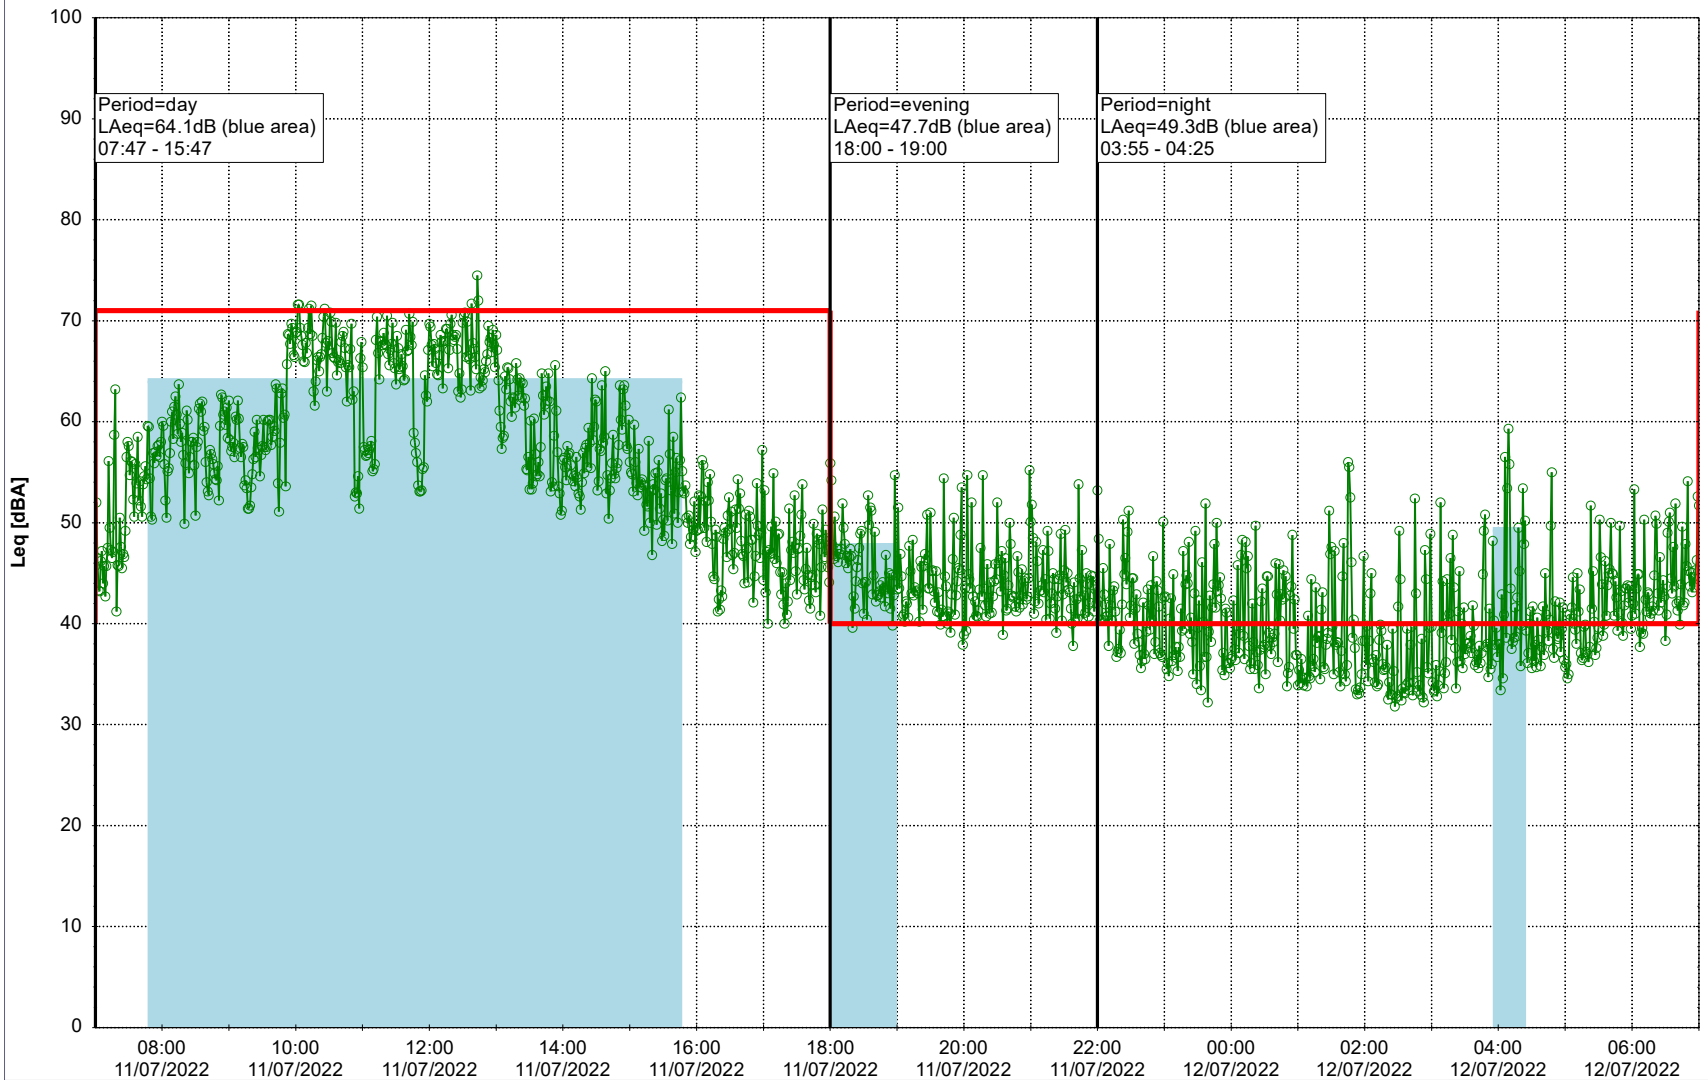

Project: Kronos Sydhavnen
Construction: Ny Ellebjerg
Location: N-V

Plan View

Remarks

...

Noise Time Related Diagram

11/07/2022
12/07/2022

○ NEL_NS01

Project: Kronos Sydhavnen
Construction: Ny Ellebjerg
Location: N-V

Plan View

Remarks

...

Noise Time Related Diagram

12/07/2022
13/07/2022

○ ○ ○ ○ NEL_NS01

Project: Kronos Sydhavnen
Construction: Ny Ellebjerg
Location: N-V

13/07/2022
14/07/2022

Noise Time Related Diagram

○○○ NEL_NS01

Remarks

...

Project: Kronos Sydhavnen
Construction: Ny Ellebjerg
Location: N-V

Plan View

Remarks

...

○ ○ ○ ○ NEL_NS01

Project: Kronos Sydhavnen
Construction: Ny Ellebjerg
Location: N-V

Plan View

Remarks

...

Noise Time Related Diagram

17/07/2022
18/07/2022

○ NEL_NS01