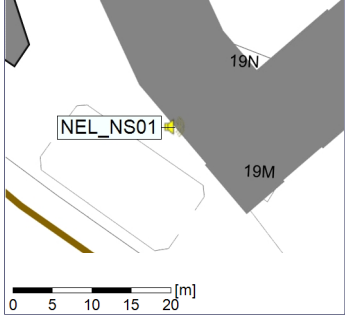

Noise Time Related Diagram

14/07/2022
15/07/2022

○ ○ ○ ○ NEL_NS01

Project: Kronos Sydhavnen
Construction: Ny Ellebjerg
Location: N-V

Plan View

Remarks

...

Noise Time Related Diagram