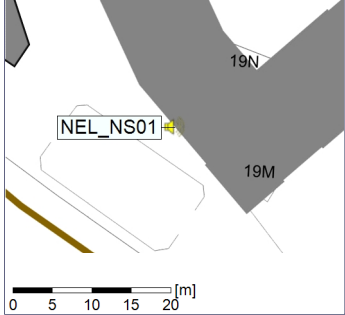

○ ○ ○ ○ NEL_NS01

Project: Kronos Sydhavnen
Construction: Ny Ellebjerg
Location: N-V

Plan View

Remarks

...

Noise Time Related Diagram

17/07/2022
18/07/2022

○ NEL_NS01