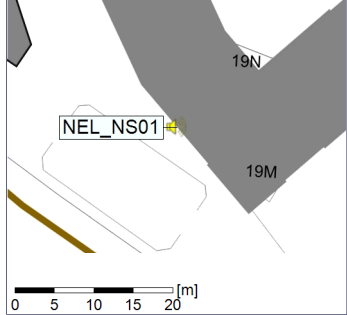

Project: Kronos Sydhavnen
Construction: Ny Ellebjerg
Location: N-V

Plan View

Remarks

...

Noise Time Related Diagram

11/07/2022
12/07/2022

○ NEL_NS01

Project: Kronos Sydhavnen
Construction: Ny Ellebjerg
Location: N-V

○ ○ ○ ○ NEL_NS01

Project: Kronos Sydhavnen
Construction: Ny Ellebjerg
Location: N-V

Plan View

Remarks

...

Noise Time Related Diagram

17/07/2022
18/07/2022

○ NEL_NS01