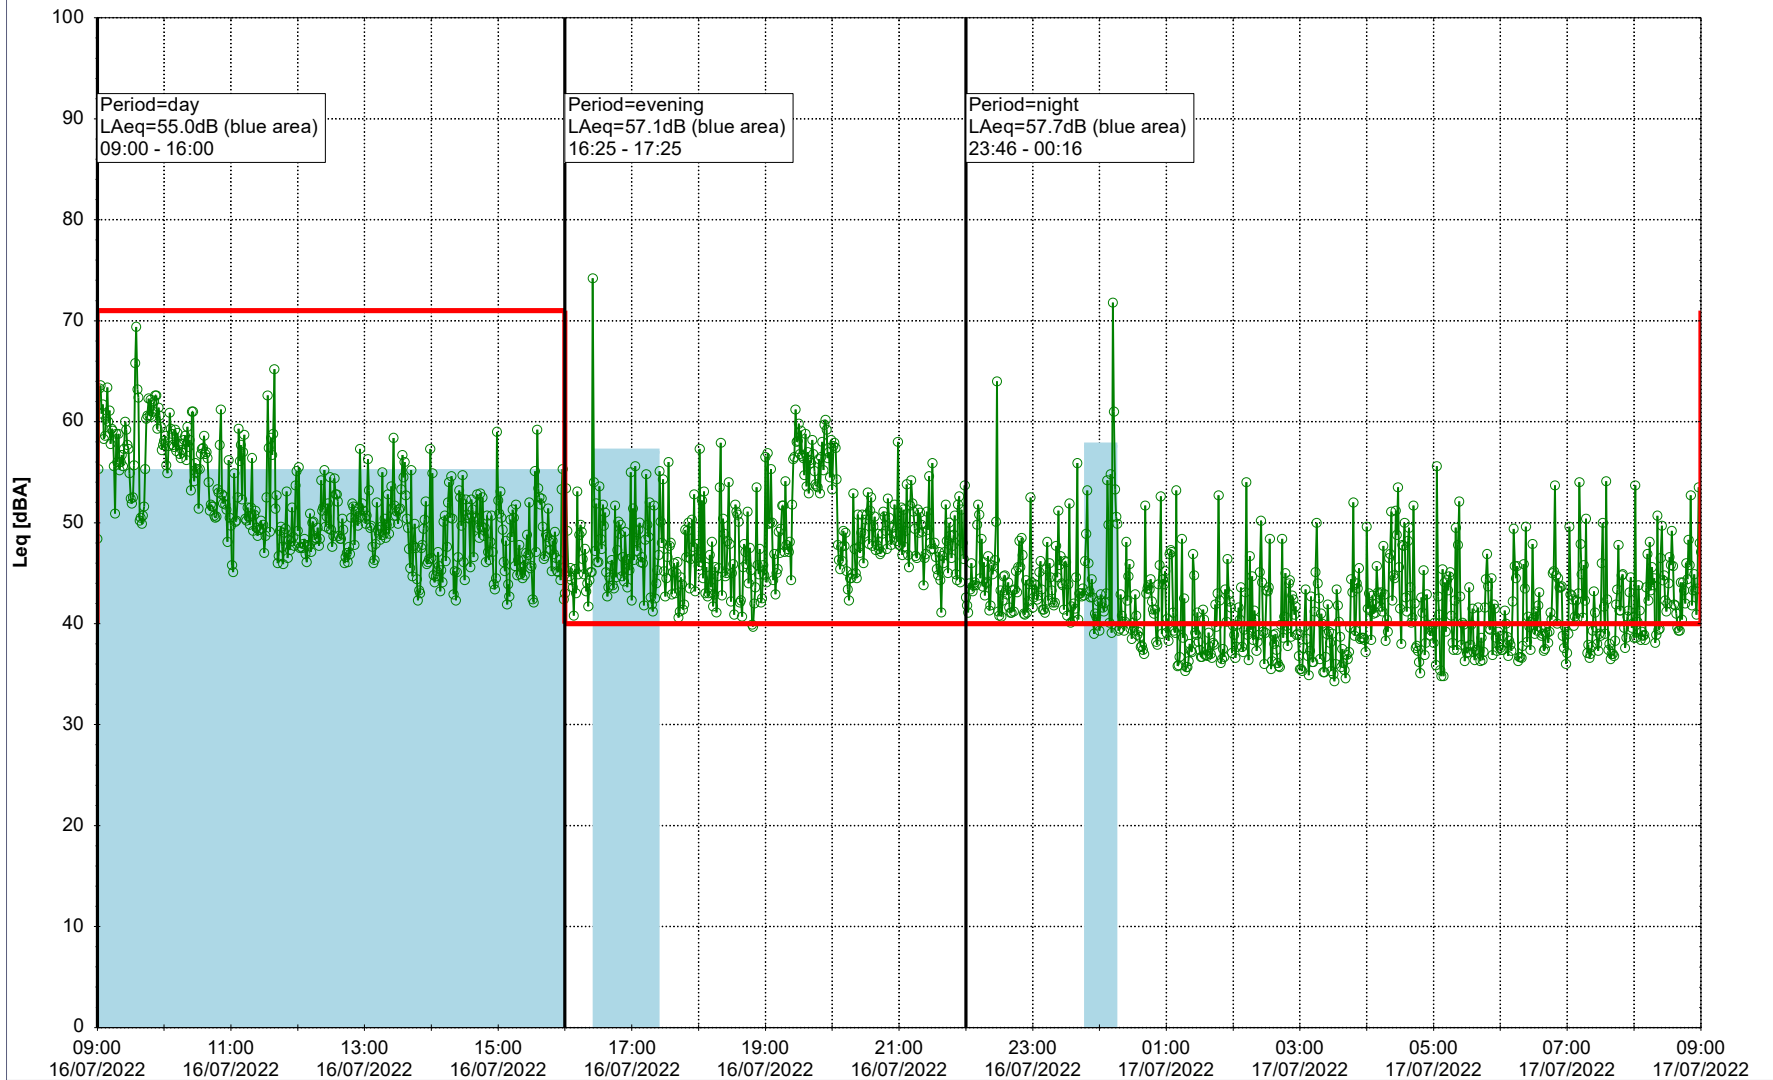

Noise Time Related Diagram

14/07/2022
15/07/2022

○ ○ ○ ○ NEL_NS01

Project: Kronos Sydhavnen
Construction: Ny Ellebjerg
Location: N-V

Plan View

Remarks

...

Noise Time Related Diagram

15/07/2022
16/07/2022

○○○ NEL_NS01

Project: Kronos Sydhavnen
Construction: Ny Ellebjerg
Location: N-V

Plan View

Remarks

...

Noise Time Related Diagram

16/07/2022
17/07/2022

○ ○ ○ ○ NEL_NS01

Project: Kronos Sydhavnen
Construction: Ny Ellebjerg
Location: N-V

Plan View

Remarks

...

Noise Time Related Diagram

17/07/2022
18/07/2022

○ NEL_NS01