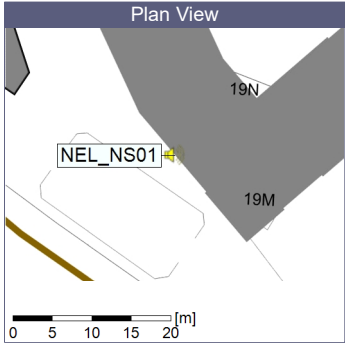

Project: Kronos Sydhavnen
Construction: Ny Ellebjerg
Location: N-V

13/07/2022
14/07/2022

Noise Time Related Diagram

○○○ NEL_NS01