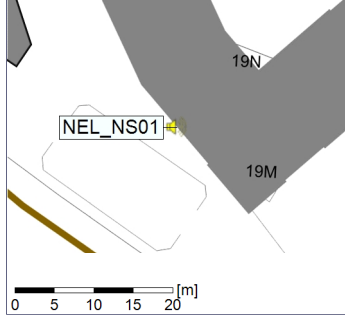

Noise Time Related Diagram

○○○ NEL_NS01

Remarks

...

Project: Kronos Sydhavnen
Construction: Ny Ellebjerg
Location: N-V

Plan View

Remarks

...

Noise Time Related Diagram

14/07/2022
15/07/2022

○ ○ ○ ○ NEL_NS01

Project: Kronos Sydhavnen
Construction: Ny Ellebjerg
Location: N-V

Plan View

Remarks

...

Noise Time Related Diagram