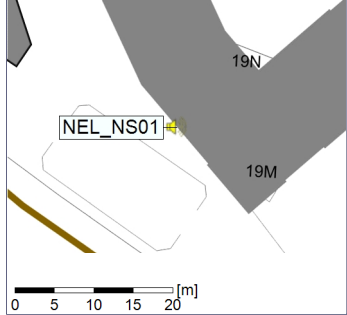

15/07/2022
16/07/2022

○○○ NEL_NS01

Project: Kronos Sydhavnen
Construction: Ny Ellebjerg
Location: N-V

Plan View

Remarks

...

Noise Time Related Diagram

16/07/2022
17/07/2022