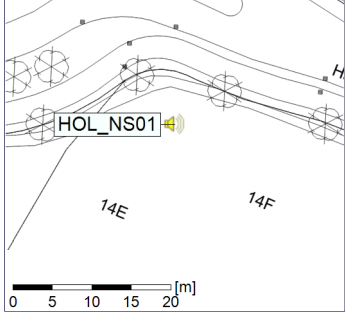

Plan View

Remarks

...

Noise Time Related Diagram

14/07/2023
15/07/2023

○ ○ ○ ○ HOL_NS01

Project: Kronos Sydhavnen
Construction: Havneholmen
Location: N-V

Plan View