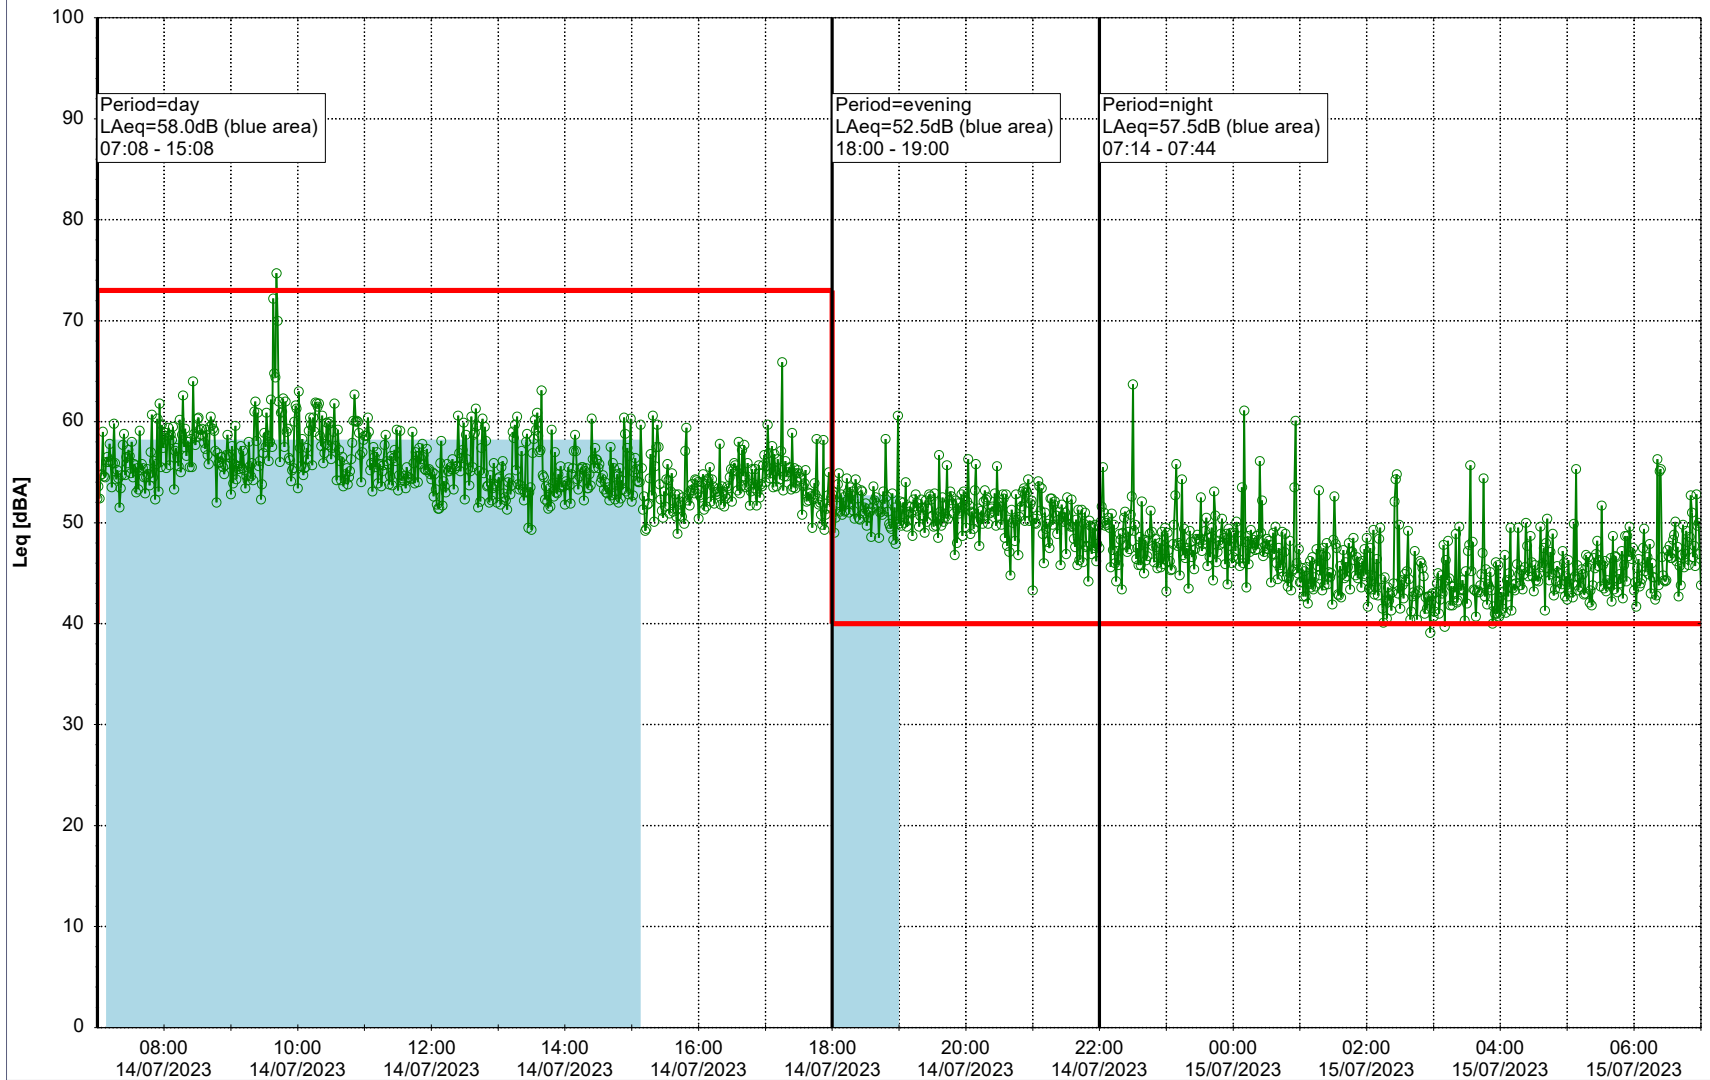

Plan View

Remarks

...

Noise Time Related Diagram

14/07/2023
15/07/2023

○ ○ ○ ○ HOL_NS01

Project: Kronos Sydhavnen
Construction: Havneholmen
Location: N-V

Plan View

Remarks

...

Noise Time Related Diagram

15/07/2023
16/07/2023

○ ○ ○ ○ HOL_NS01

Project: Kronos Sydhavnen
Construction: Havneholmen
Location: N-V

Plan View

Remarks