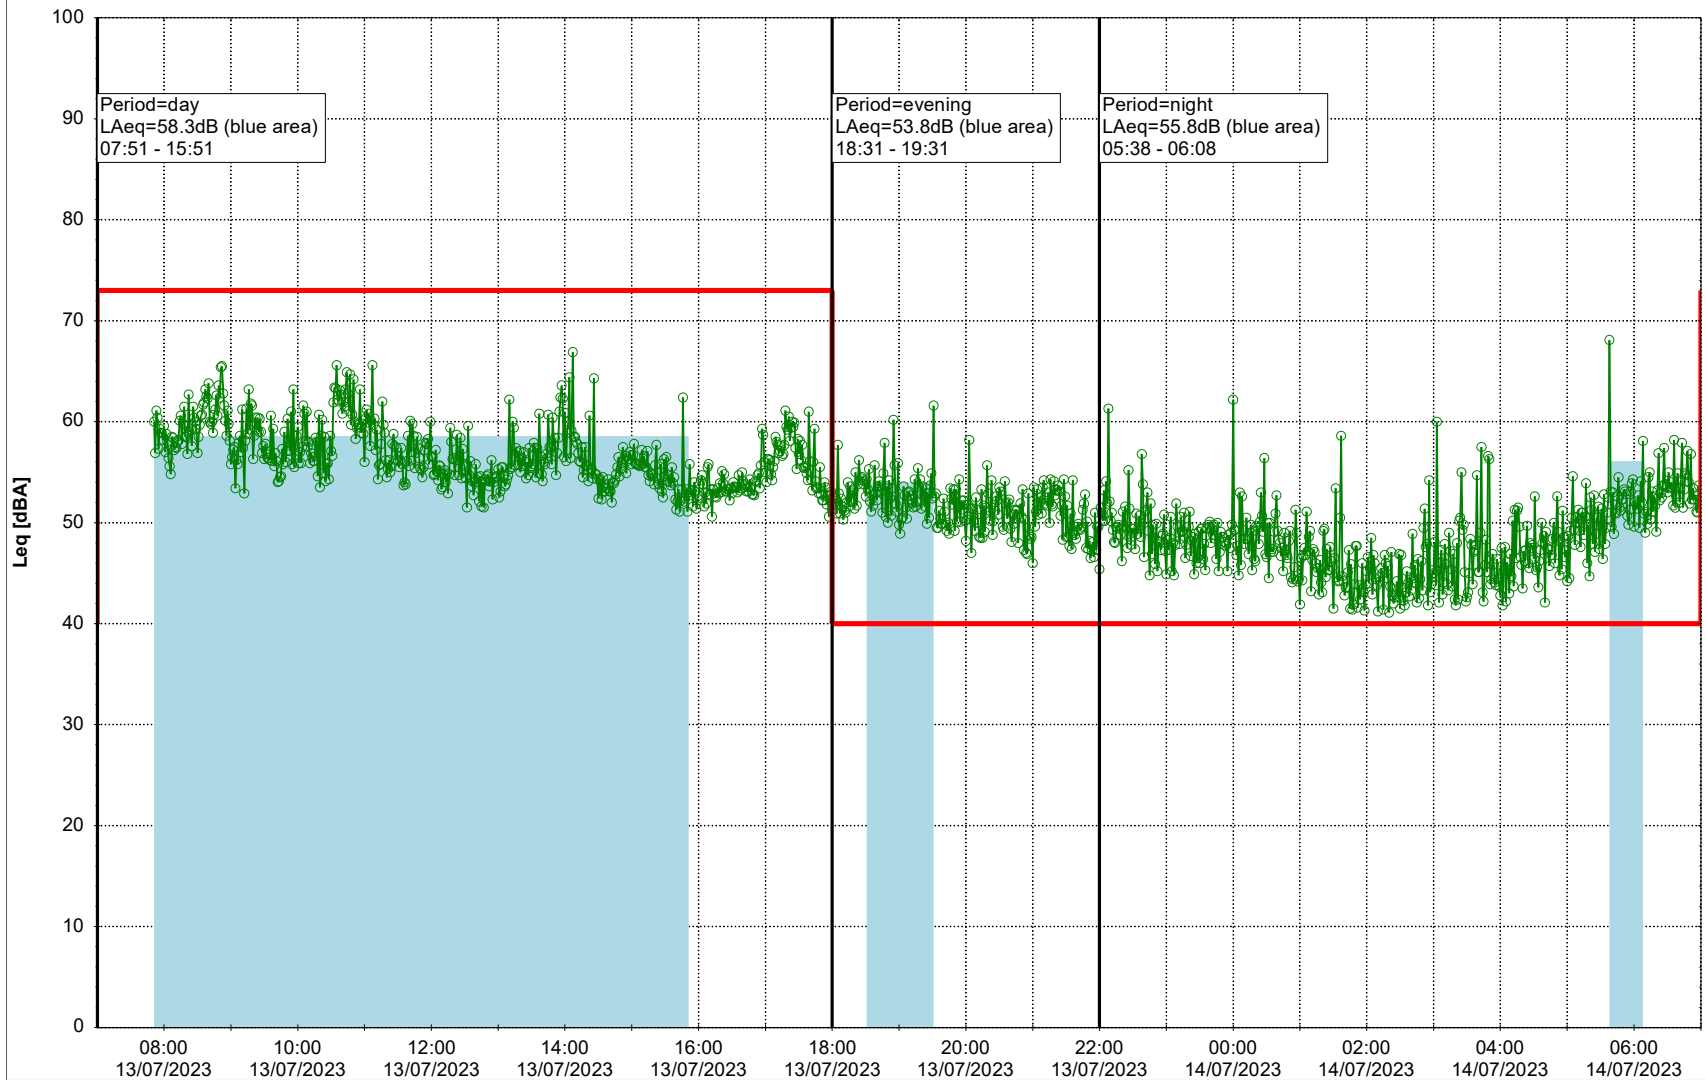

Project: Kronos Sydhavnen
Construction: Havneholmen
Location: N-V

13/07/2023
14/07/2023

Plan View

Remarks

...

Noise Time Related Diagram

○ ○ ○ ○ HOL_NS01

Project: Kronos Sydhavnen
Construction: Havneholmen
Location: N-V

Plan View

Remarks

...

Noise Time Related Diagram

14/07/2023
15/07/2023

○ ○ ○ ○ HOL_NS01

Project: Kronos Sydhavnen
Construction: Havneholmen
Location: N-V

Plan View

Remarks

...

Noise Time Related Diagram

15/07/2023
16/07/2023

○ ○ ○ ○ HOL_NS01

Project: Kronos Sydhavnen
Construction: Havneholmen
Location: N-V

Plan View

Remarks