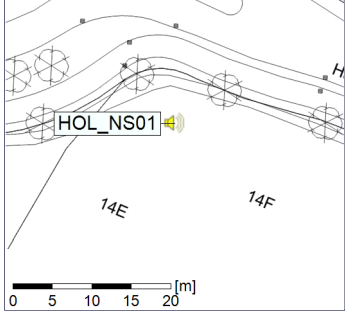

Remarks

...

Noise Time Related Diagram

15/07/2023
16/07/2023

○ ○ ○ ○ HOL_NS01

Project: Kronos Sydhavnen
Construction: Havneholmen
Location: N-V

Plan View

Remarks