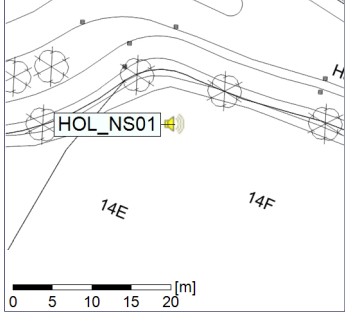

Project: Kronos Sydhavnen
Construction: Havneholmen
Location: N-V

13/07/2023
14/07/2023

Plan View

Remarks

...

Noise Time Related Diagram

○ ○ ○ ○ HOL_NS01

Project: Kronos Sydhavnen
Construction: Havneholmen
Location: N-V

Plan View

Remarks

...

Noise Time Related Diagram

14/07/2023
15/07/2023

○ ○ ○ ○ HOL_NS01

Project: Kronos Sydhavnen
Construction: Havneholmen
Location: N-V

Plan View