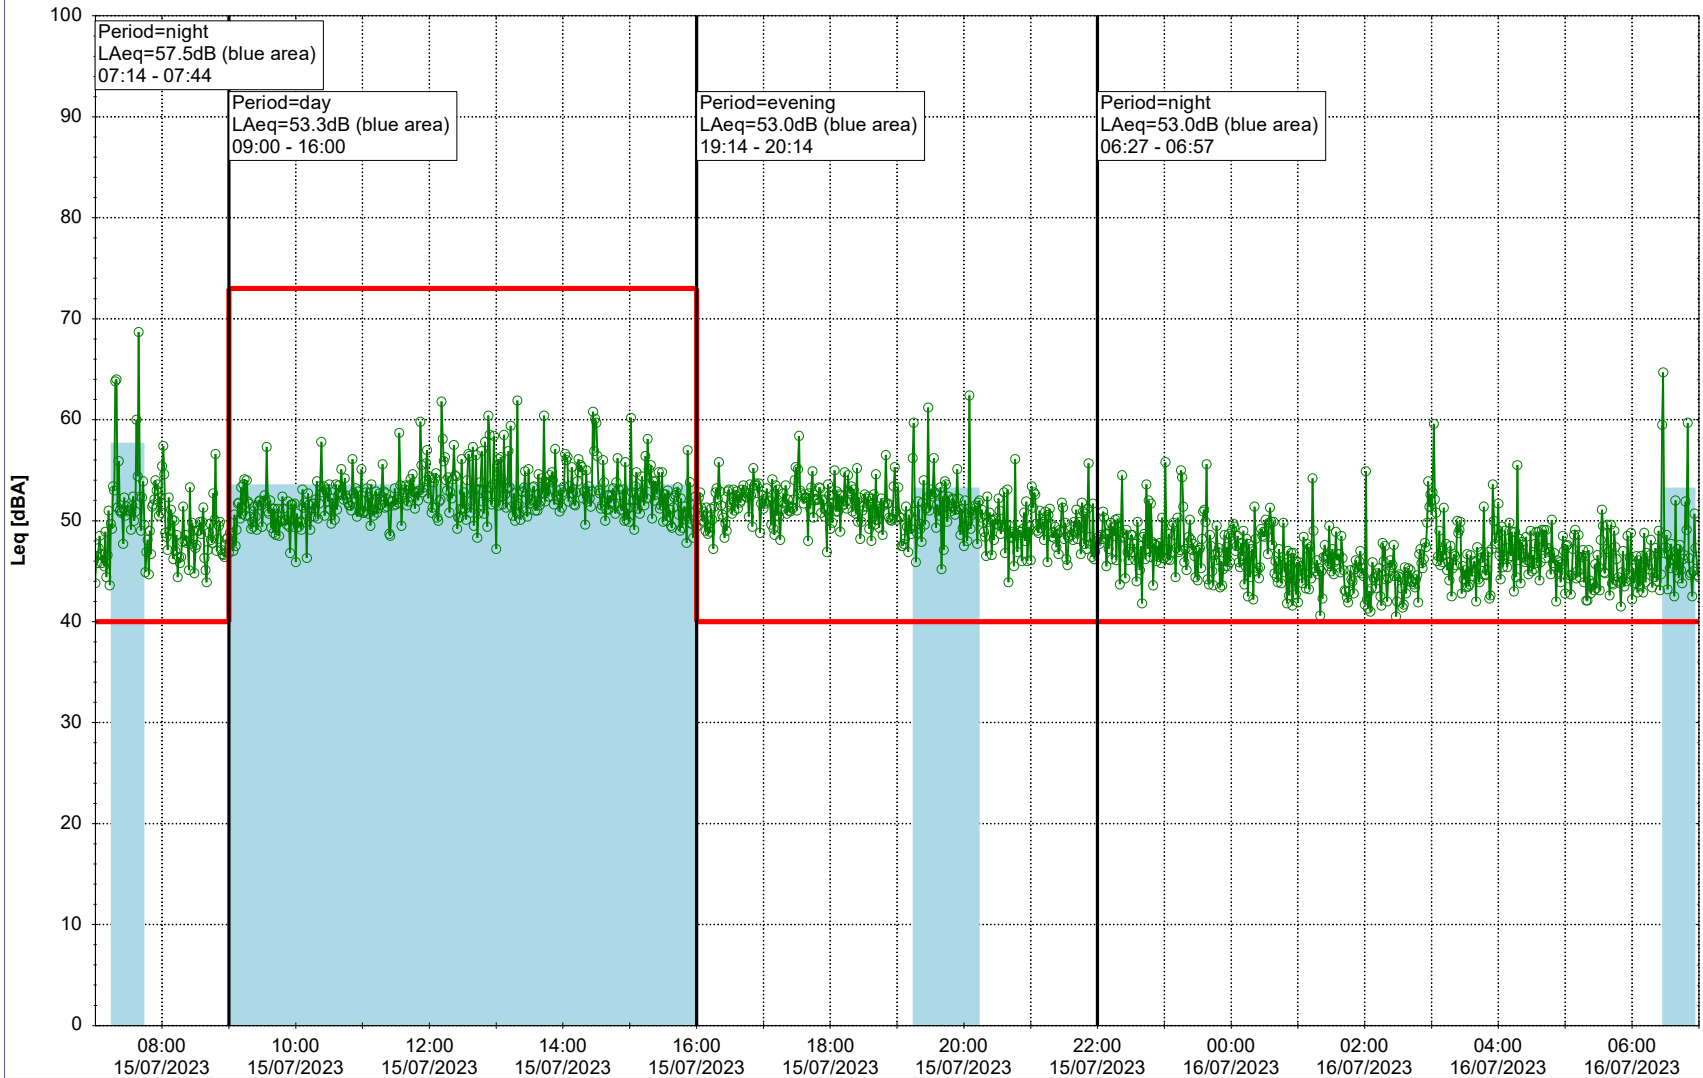

Plan View

Remarks

...

Noise Time Related Diagram

14/07/2023
15/07/2023

○ ○ ○ ○ HOL_NS01

Project: Kronos Sydhavnen
Construction: Havneholmen
Location: N-V

Plan View

Remarks

...

Noise Time Related Diagram

15/07/2023
16/07/2023

○ ○ ○ ○ HOL_NS01

Project: Kronos Sydhavnen
Construction: Havneholmen
Location: N-V

Plan View

Remarks