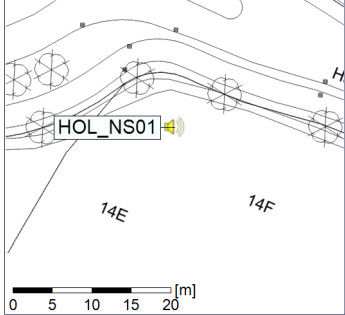

Project: Kronos Sydhavnen
Construction: Havneholmen
Location: N-V

13/07/2023
14/07/2023

Plan View

Remarks

...

Noise Time Related Diagram

○ ○ ○ ○ HOL_NS01

Project: Kronos Sydhavnen
Construction: Havneholmen
Location: N-V

Plan View

Remarks

...

Noise Time Related Diagram

14/07/2023
15/07/2023

○ ○ ○ ○ HOL_NS01

Project: Kronos Sydhavnen
Construction: Havneholmen
Location: N-V

Plan View

Remarks

...

Noise Time Related Diagram

15/07/2023
16/07/2023

○ ○ ○ ○ HOL_NS01

Project: Kronos Sydhavnen
Construction: Havneholmen
Location: N-V

Plan View

Remarks