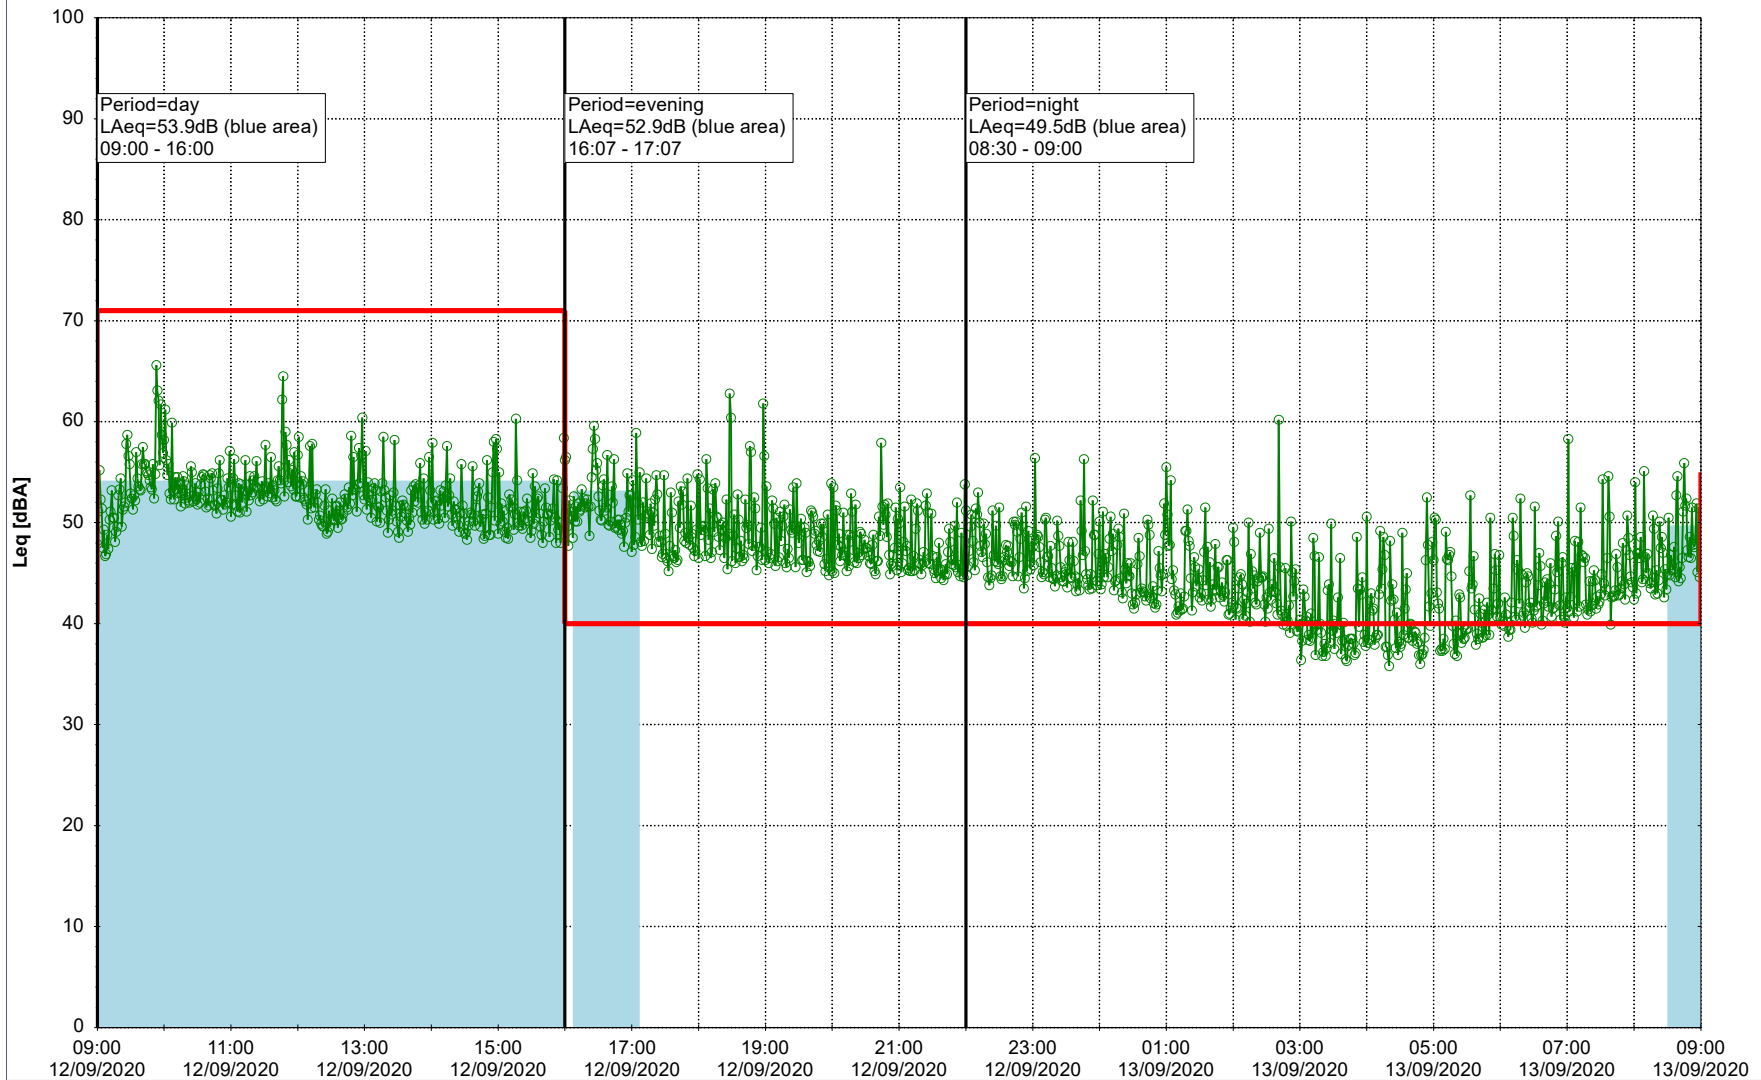

### Noise Time Related Diagram

11/09/2020

12/09/2020

○ ○ ○ ○ NEL\_NS01

**Project:** Kronos Sydhavnen  
**Construction:** Ny Ellebjerg  
**Location:** N-V

Plan View

Remarks

...

### Noise Time Related Diagram

12/09/2020

13/09/2020

○ ○ ○ ○ NEL\_NS01

Project: Kronos Sydhavnen  
Construction: Ny Ellebjerg  
Location: N-V

Plan View

Remarks

...