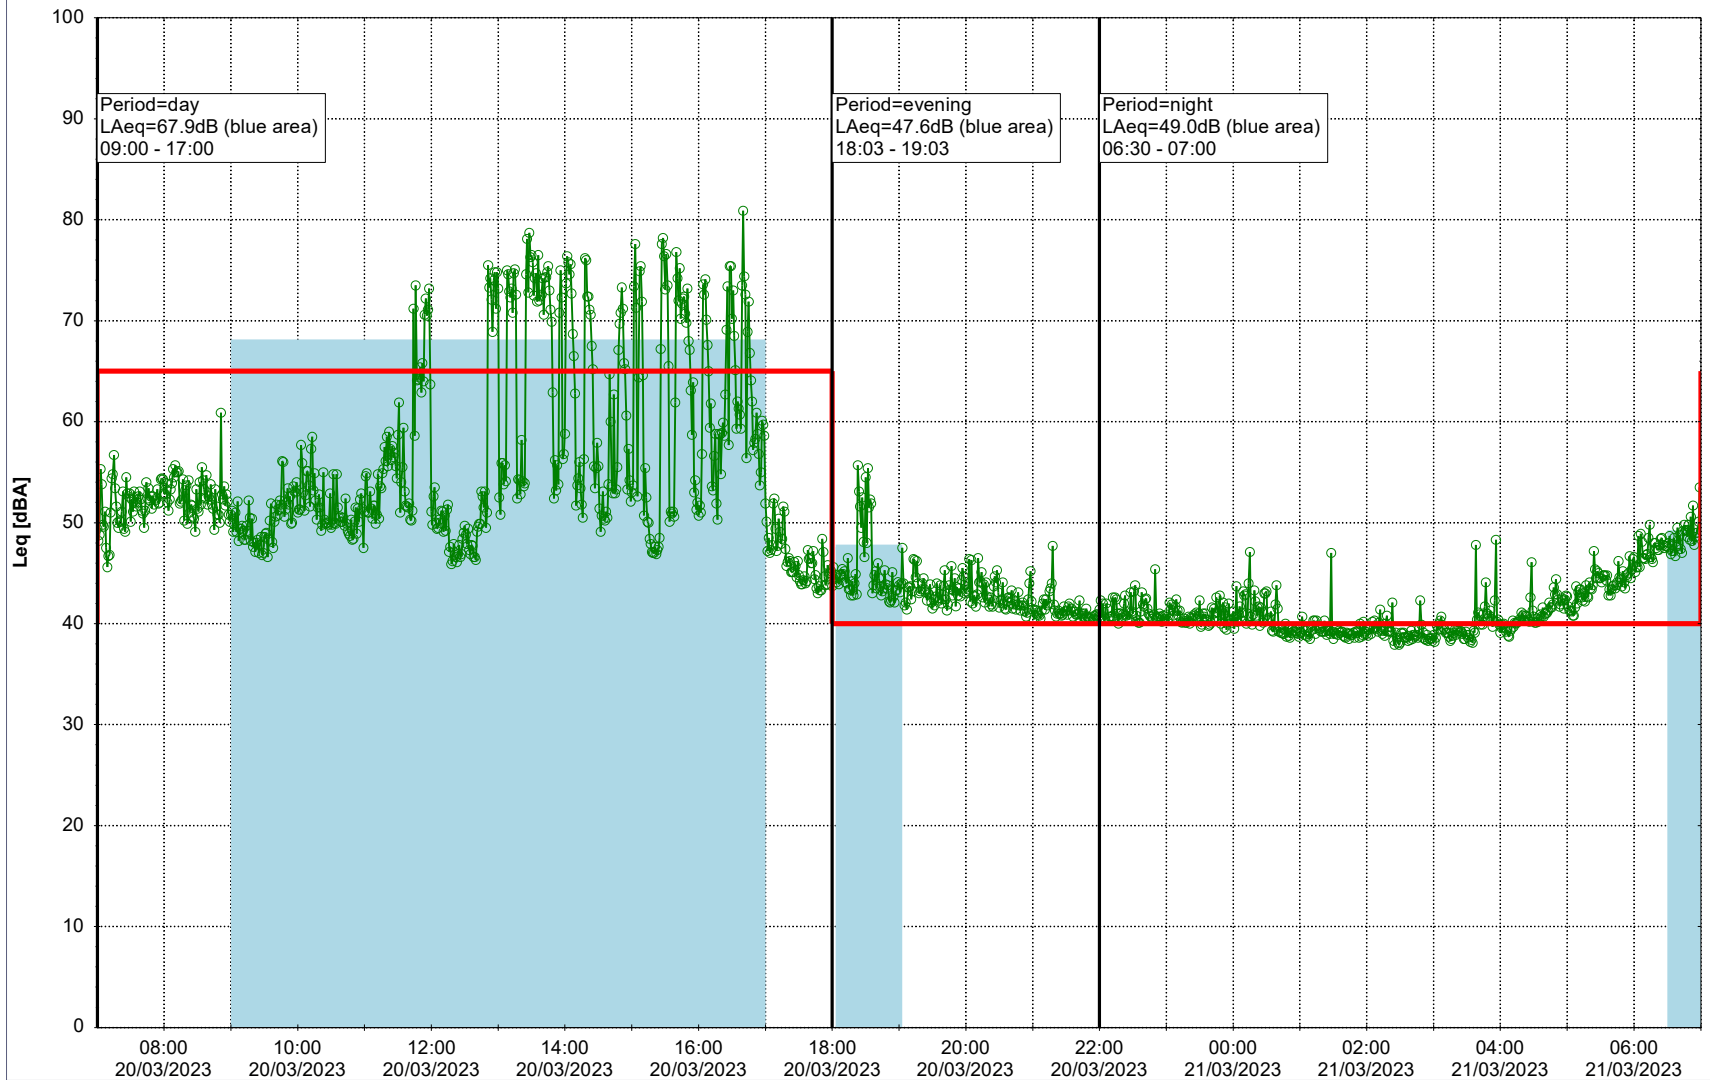

Project: Kronos Sydhavnen
Construction: Enghave Brygge
Location: N-V

Plan View

EBR-OVK_NS02

Remarks

...

Noise Time Related Diagram

20/03/2023
21/03/2023

○○○○ EBR-OVK_NS02

Project: Kronos Sydhavnen
Construction: Enghave Brygge
Location: N-V

Plan View

EBR-OVK_NS02

Remarks

...

Noise Time Related Diagram

21/03/2023
22/03/2023

○○○○ EBR-OVK_NS02

Project: Kronos Sydhavnen
Construction: Enghave Brygge
Location: N-V

Plan View

EBR-OVK_NS02

Remarks

...

Noise Time Related Diagram

22/03/2023
23/03/2023

○○○ EBR-OVK_NS02

Plan View

Remarks

...

Noise Time Related Diagram

25/03/2023
26/03/2023

○○○ EBR-OVK_NS02

Project: Kronos Sydhavnen
Construction: Enghave Brygge
Location: N-V

Plan View