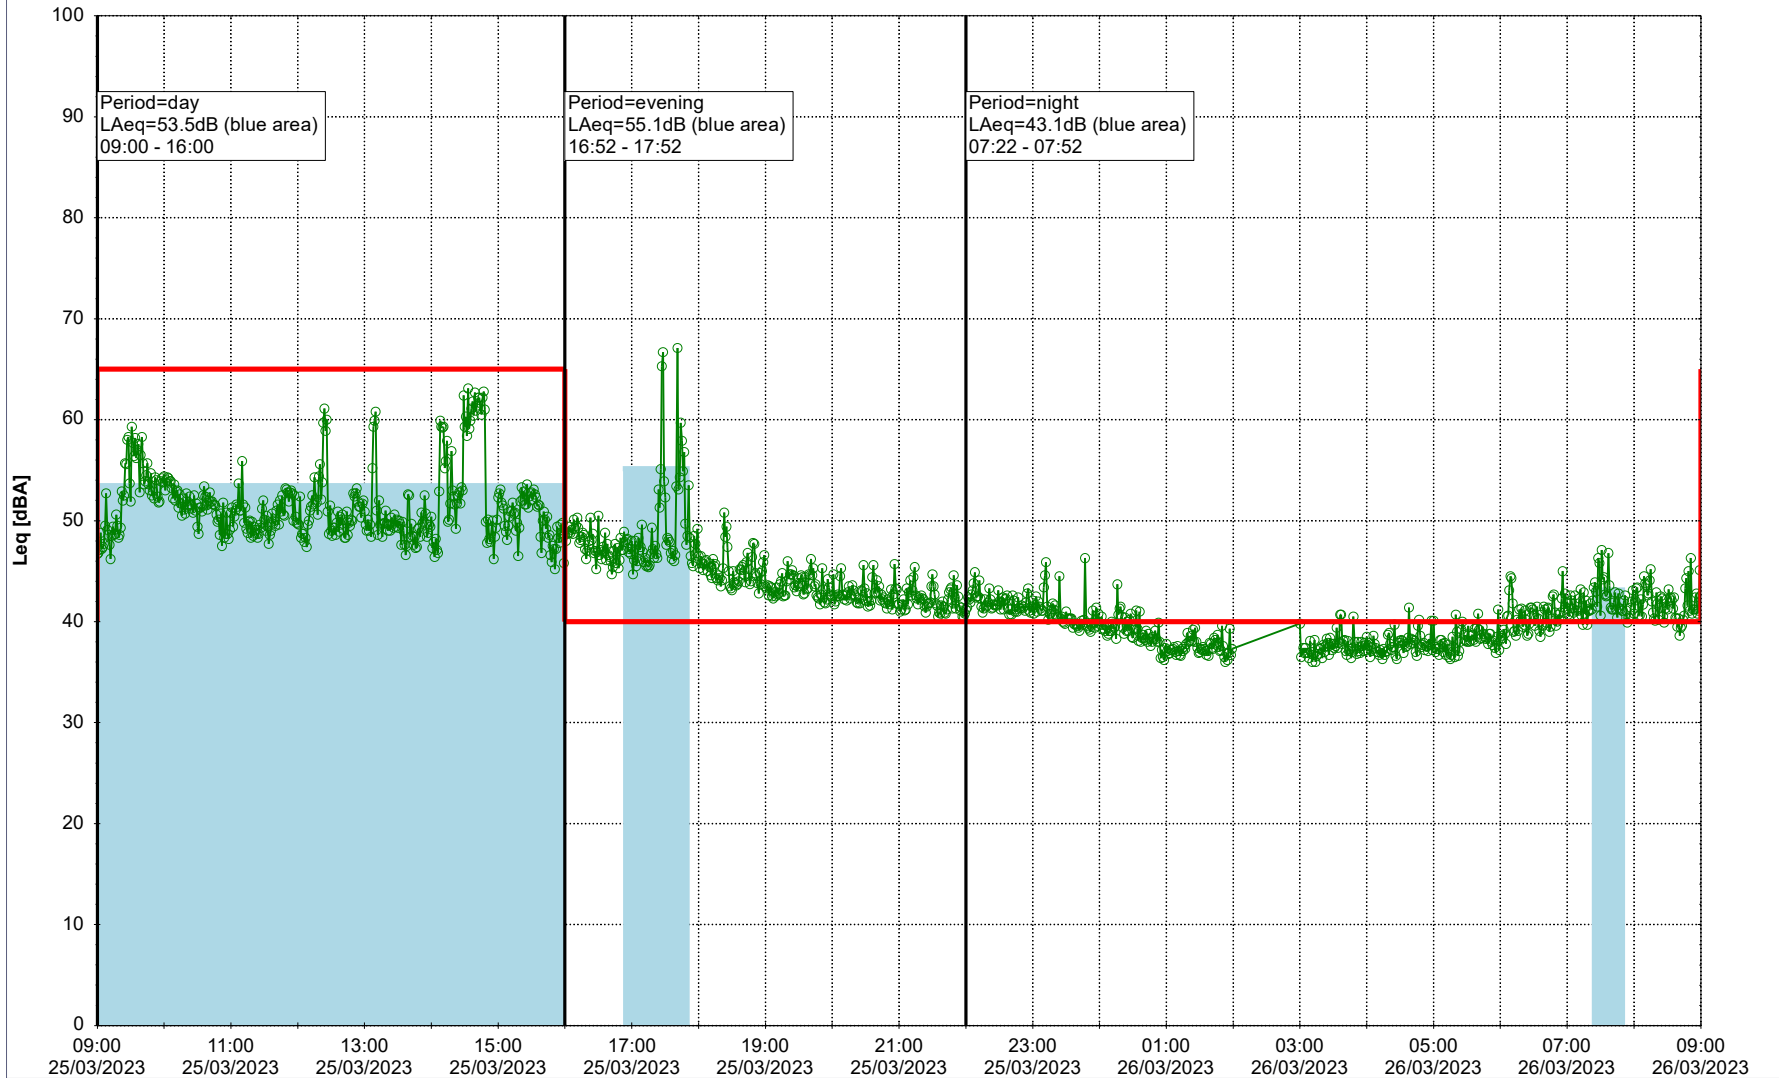

Plan View

EBR-OVK_NS02

Remarks

...

Noise Time Related Diagram

24/03/2023
25/03/2023

○○○○ EBR-OVK_NS02

Project: Kronos Sydhavnen
Construction: Enghave Brygge
Location: N-V

Plan View

Remarks

...

Noise Time Related Diagram

25/03/2023
26/03/2023

○○○ EBR-OVK_NS02

Project: Kronos Sydhavnen
Construction: Enghave Brygge
Location: N-V

Plan View