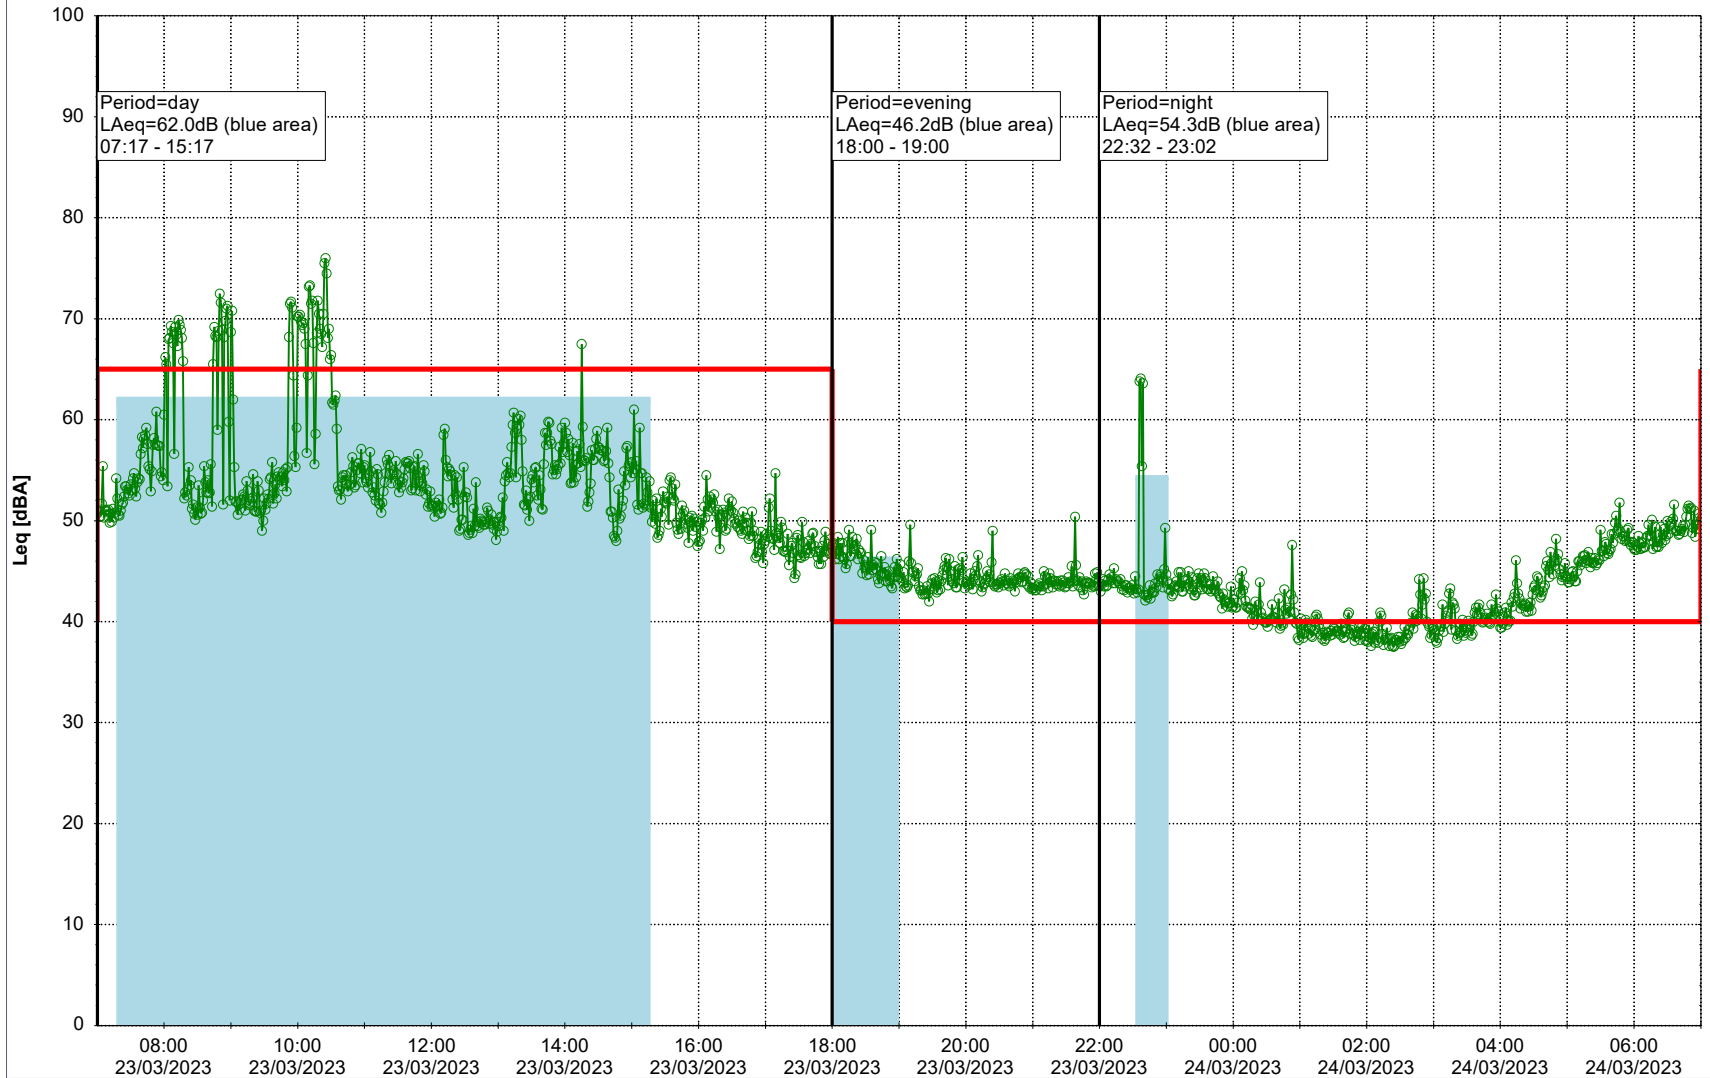

Project: Kronos Sydhavnen
Construction: Enghave Brygge
Location: N-V

Plan View

Noise Time Related Diagram

23/03/2023
24/03/2023

○○○ EBR-OVK_NS02

Project: Kronos Sydhavnen
Construction: Enghave Brygge
Location: N-V

Plan View

EBR-OVK_NS02

Remarks

...

Noise Time Related Diagram

24/03/2023
25/03/2023

○○○○ EBR-OVK_NS02

Project: Kronos Sydhavnen
Construction: Enghave Brygge
Location: N-V

Plan View

Remarks

...

Noise Time Related Diagram

25/03/2023
26/03/2023

○○○ EBR-OVK_NS02

Project: Kronos Sydhavnen
Construction: Enghave Brygge
Location: N-V

Plan View