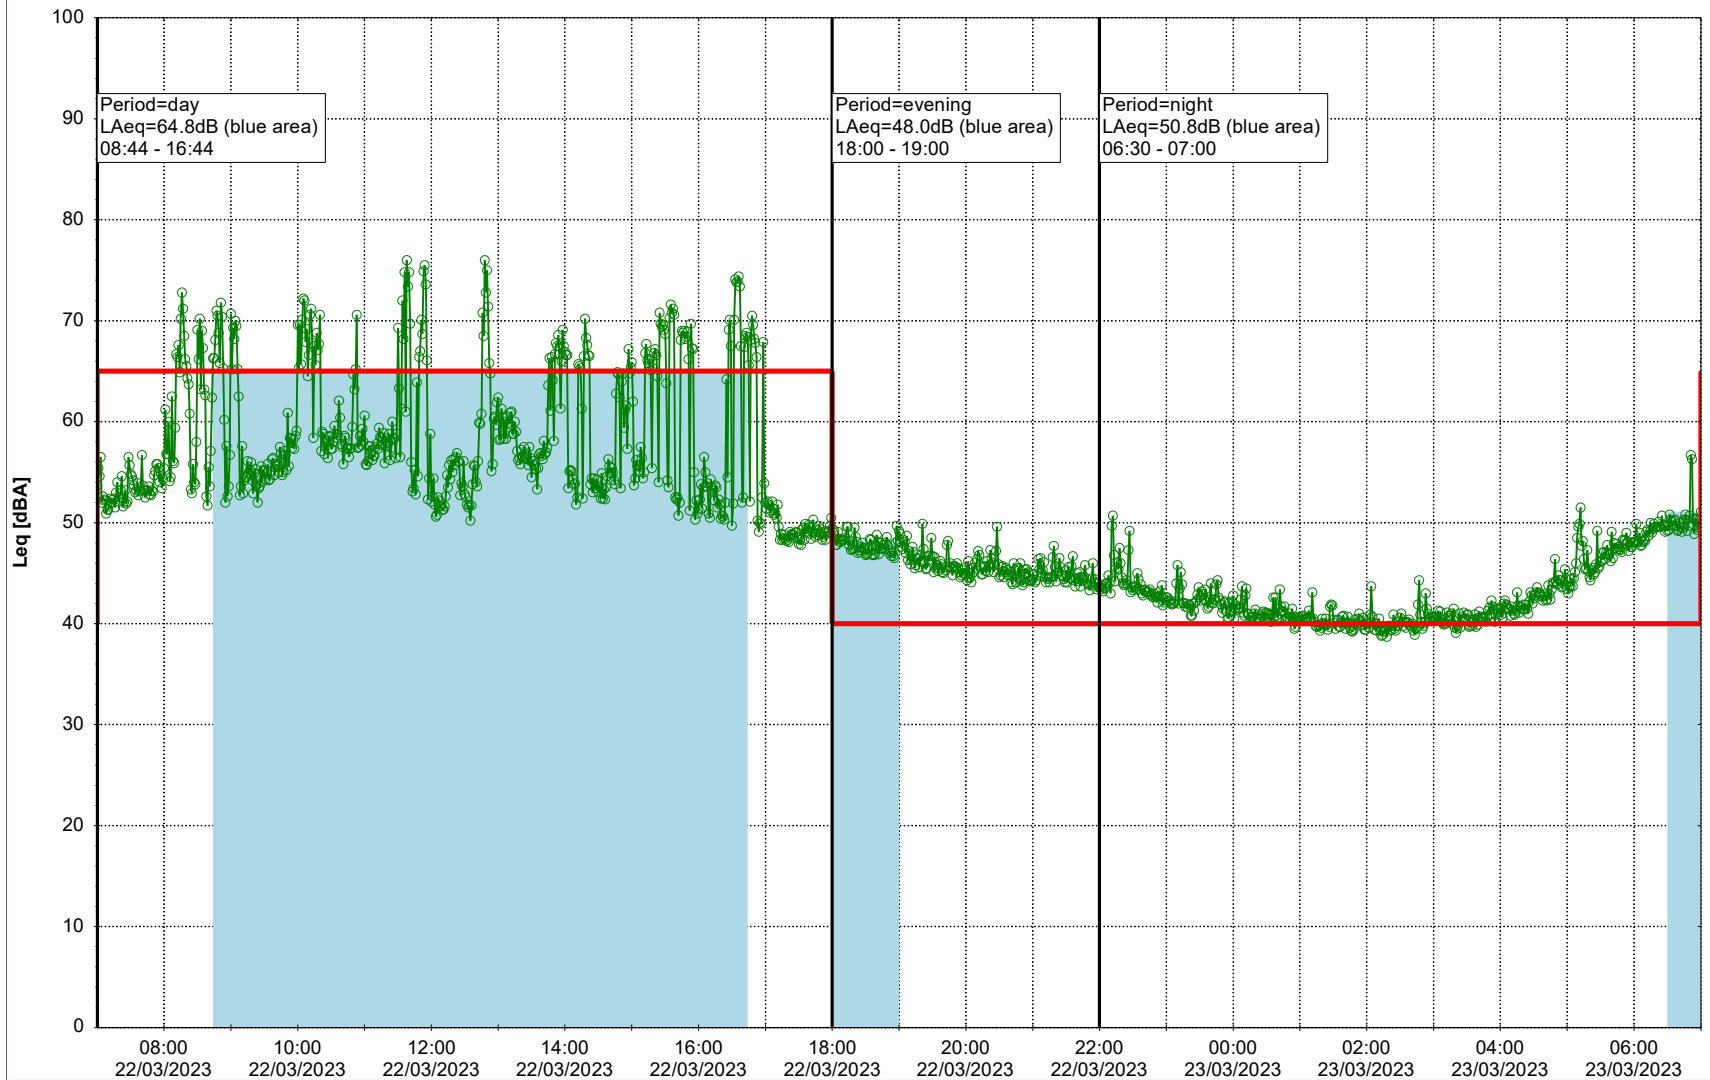

Project: Kronos Sydhavnen
Construction: Enghave Brygge
Location: N-V

Plan View

EBR-OVK_NS02

Remarks

...

Noise Time Related Diagram

22/03/2023
23/03/2023

○○○ EBR-OVK_NS02

Project: Kronos Sydhavnen
Construction: Enghave Brygge
Location: N-V

Plan View

Noise Time Related Diagram

23/03/2023
24/03/2023

○○○ EBR-OVK_NS02

Project: Kronos Sydhavnen
Construction: Enghave Brygge
Location: N-V

Plan View

EBR-OVK_NS02

Remarks

...

Noise Time Related Diagram

24/03/2023
25/03/2023

○○○○ EBR-OVK_NS02

Project: Kronos Sydhavnen
Construction: Enghave Brygge
Location: N-V

Plan View

Remarks

...

Noise Time Related Diagram

25/03/2023
26/03/2023

○○○ EBR-OVK_NS02

Project: Kronos Sydhavnen
Construction: Enghave Brygge
Location: N-V

Plan View