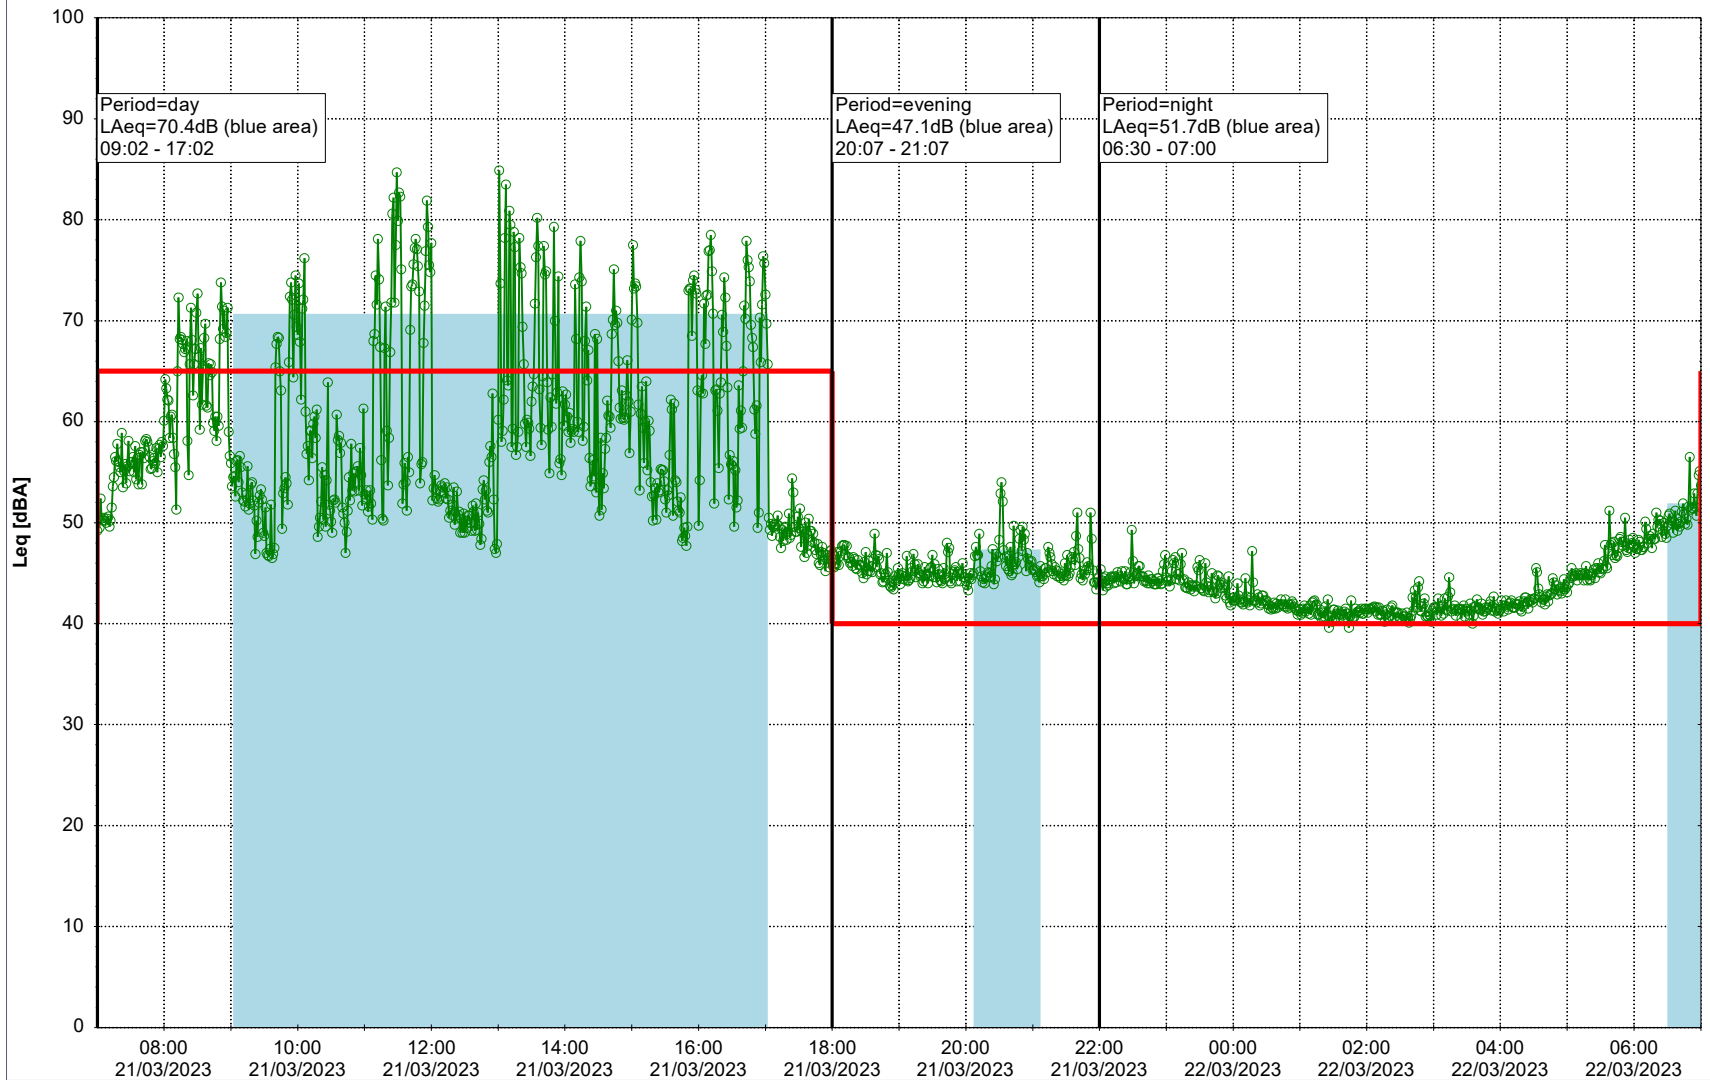

Project: Kronos Sydhavnen
Construction: Enghave Brygge
Location: N-V

Plan View

EBR-OVK_NS02

Remarks

...

Noise Time Related Diagram

21/03/2023
22/03/2023

○○○○ EBR-OVK_NS02

Project: Kronos Sydhavnen
Construction: Enghave Brygge
Location: N-V

Plan View

EBR-OVK_NS02

Remarks

...

Noise Time Related Diagram

22/03/2023
23/03/2023

○○○ EBR-OVK_NS02

Project: Kronos Sydhavnen
Construction: Enghave Brygge
Location: N-V

Plan View

Noise Time Related Diagram

23/03/2023
24/03/2023

○○○ EBR-OVK_NS02

Project: Kronos Sydhavnen
Construction: Enghave Brygge
Location: N-V

Plan View

Remarks

...

Noise Time Related Diagram

25/03/2023
26/03/2023

○○○ EBR-OVK_NS02

Project: Kronos Sydhavnen
Construction: Enghave Brygge
Location: N-V

Plan View