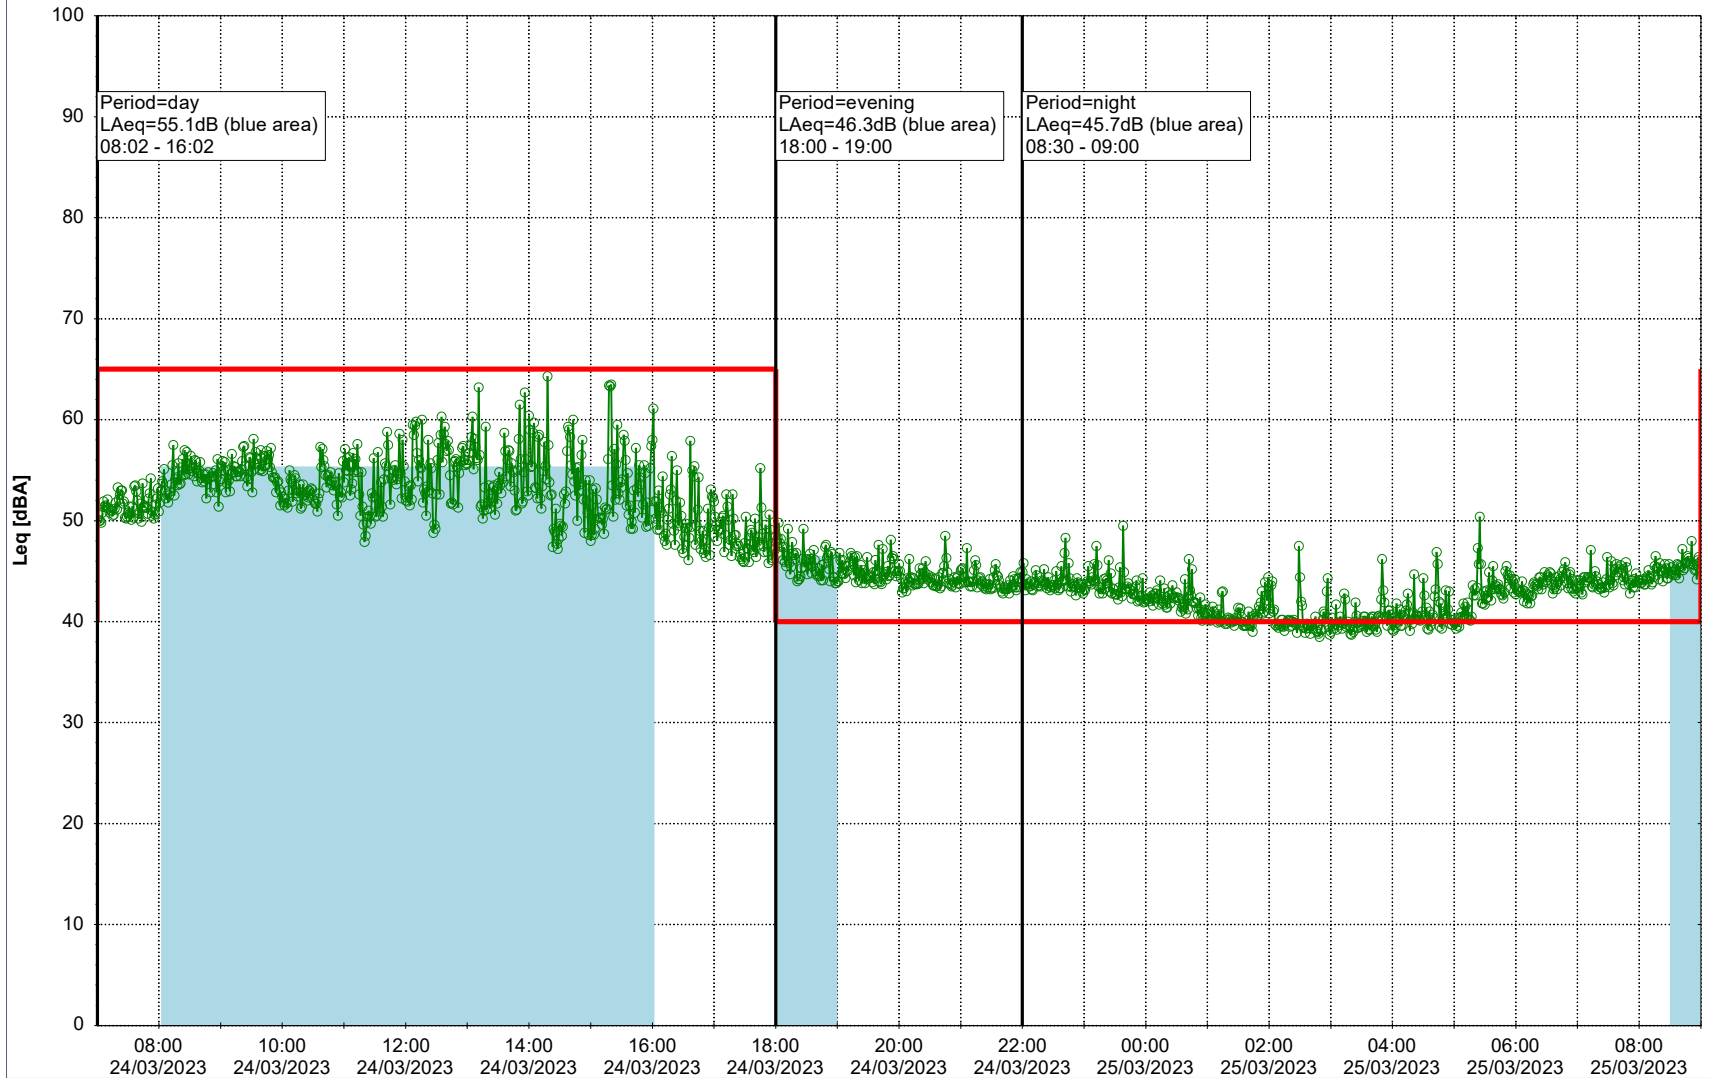

Plan View

EBR-OVK_NS02

Remarks

...

Noise Time Related Diagram

24/03/2023
25/03/2023

○○○○ EBR-OVK_NS02

Project: Kronos Sydhavnen
Construction: Enghave Brygge
Location: N-V

Plan View

Remarks

...

Noise Time Related Diagram

25/03/2023
26/03/2023

○○○ EBR-OVK_NS02

Project: Kronos Sydhavnen
Construction: Enghave Brygge
Location: N-V

Plan View