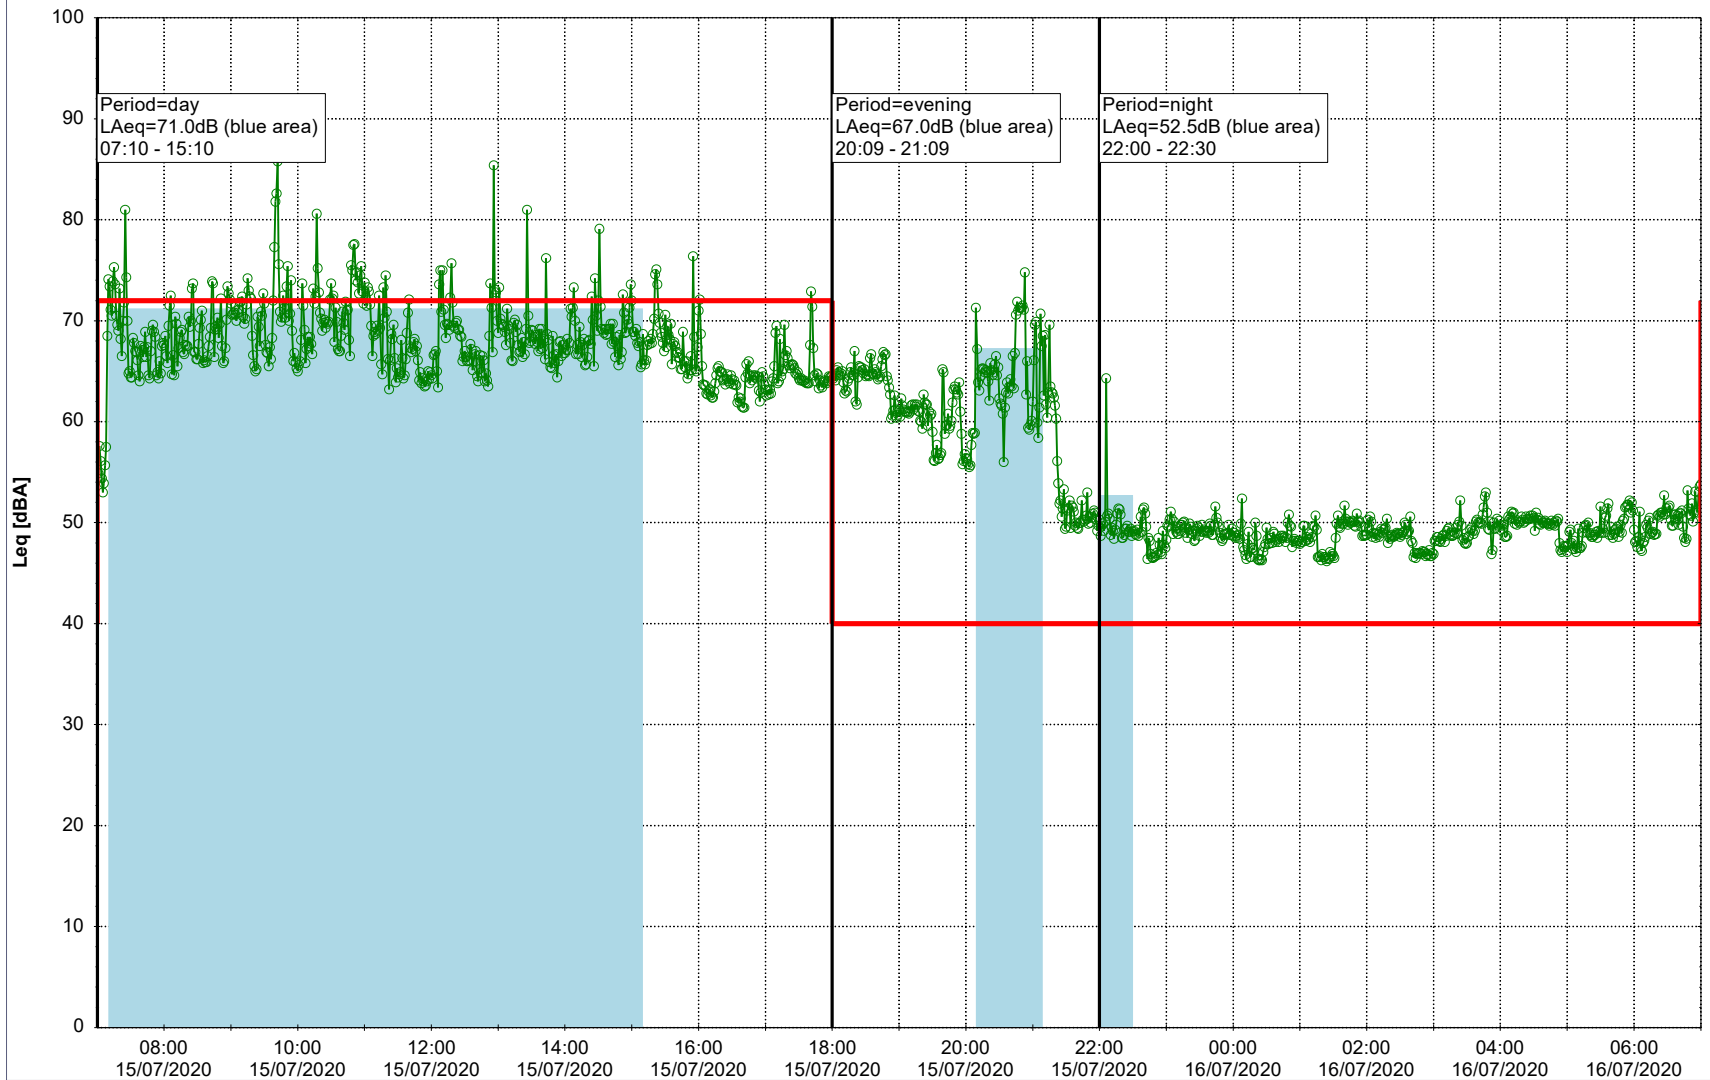

14/07/2020
15/07/2020

Plan View

Remarks

...

Noise Time Related Diagram

○○○ MOP_NS01

Project: Kronos Sydhavnen
Construction: Mozarts Plads
Location: N-V

Plan View

Remarks

...

Noise Time Related Diagram

15/07/2020
16/07/2020

○○○ MOP_NS01

Project: Kronos Sydhavnen
Construction: Mozarts Plads
Location: N-V

Plan View

Remarks

Noise Time Related Diagram

17/07/2020
18/07/2020

○○○○ MOP_NS01

Project: Kronos Sydhavnen
Construction: Mozarts Plads
Location: N-V

Plan View

Remarks

...

Noise Time Related Diagram

18/07/2020
19/07/2020

○○○○ MOP_NS01

Project: Kronos Sydhavnen
Construction: Mozarts Plads
Location: N-V

19/07/2020
20/07/2020

Plan View

Remarks

...

Noise Time Related Diagram