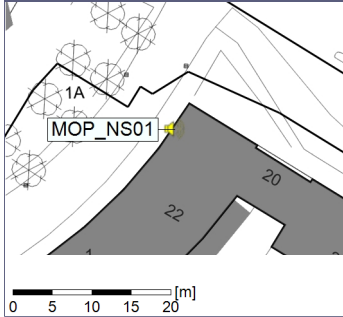

18/07/2020
19/07/2020

○○○○ MOP_NS01

Project: Kronos Sydhavnen
Construction: Mozarts Plads
Location: N-V

19/07/2020
20/07/2020

Plan View

Remarks

...

Noise Time Related Diagram