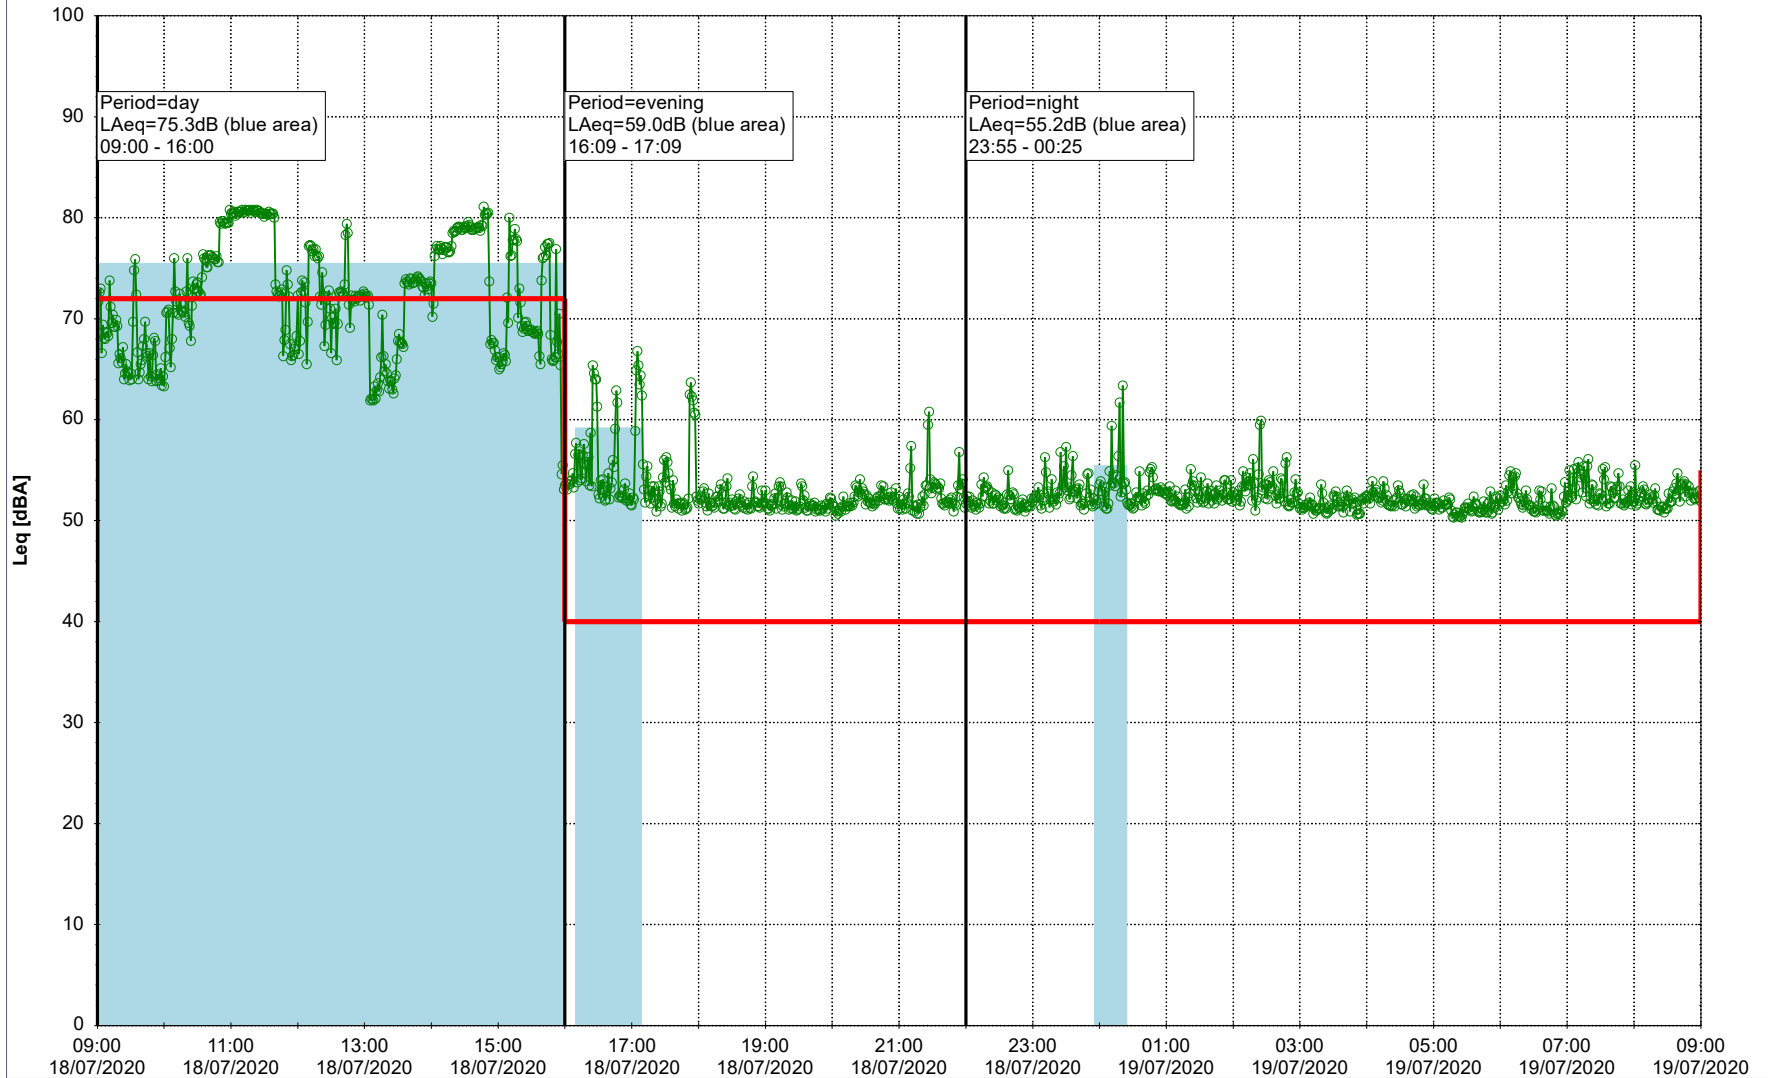

Noise Time Related Diagram

17/07/2020
18/07/2020

○○○○ MOP_NS01

Project: Kronos Sydhavnen
Construction: Mozarts Plads
Location: N-V

Plan View

Remarks

...

Noise Time Related Diagram

18/07/2020
19/07/2020

○○○○ MOP_NS01

Project: Kronos Sydhavnen
Construction: Mozarts Plads
Location: N-V

19/07/2020
20/07/2020

Plan View

Remarks

...

Noise Time Related Diagram