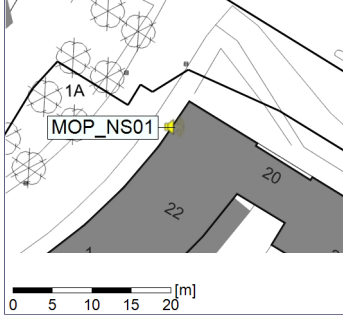

...

Noise Time Related Diagram

16/07/2020
17/07/2020

○○○ MOP_NS01

Project: Kronos Sydhavnen
Construction: Mozarts Plads
Location: N-V

Plan View

Remarks

...