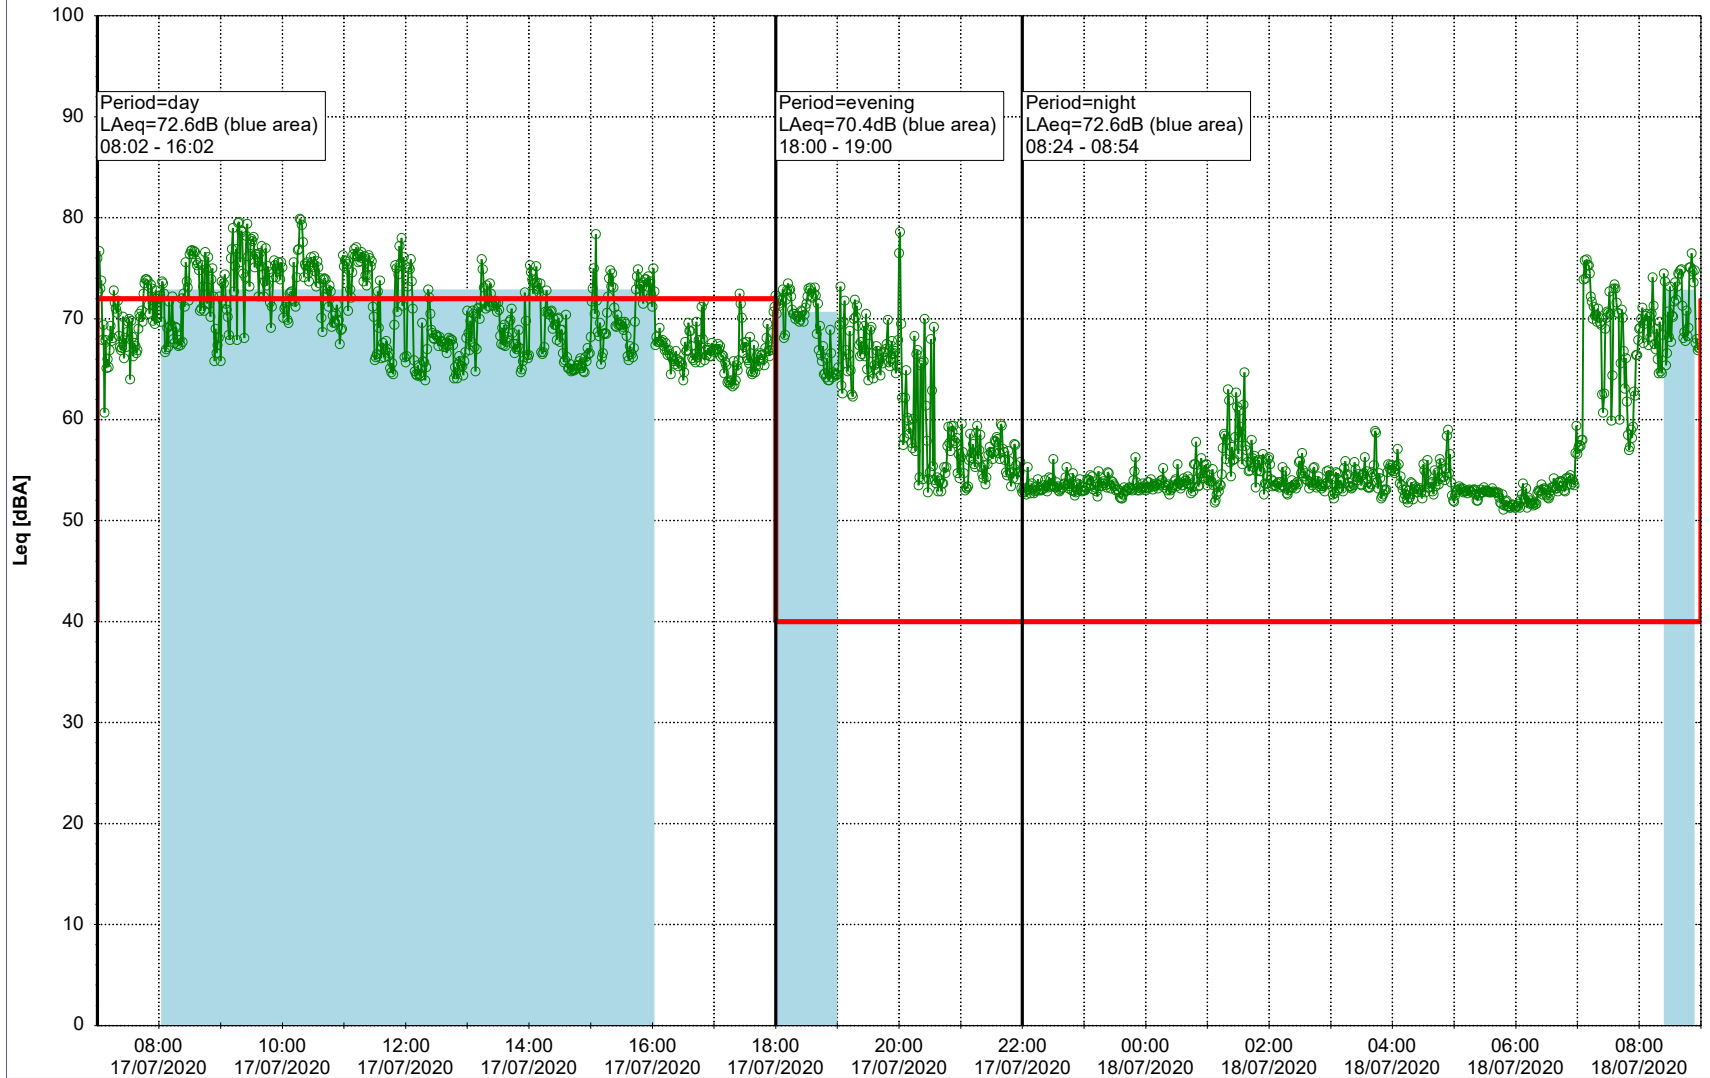

...

Noise Time Related Diagram

16/07/2020
17/07/2020

○○○ MOP_NS01

Project: Kronos Sydhavnen
Construction: Mozarts Plads
Location: N-V

Plan View

Remarks

...

Noise Time Related Diagram

17/07/2020
18/07/2020

○○○○ MOP_NS01

Project: Kronos Sydhavnen
Construction: Mozarts Plads
Location: N-V

Plan View

Remarks

...

Noise Time Related Diagram

18/07/2020
19/07/2020

○○○○ MOP_NS01

Project: Kronos Sydhavnen
Construction: Mozarts Plads
Location: N-V

19/07/2020
20/07/2020

Plan View

Remarks

...

Noise Time Related Diagram