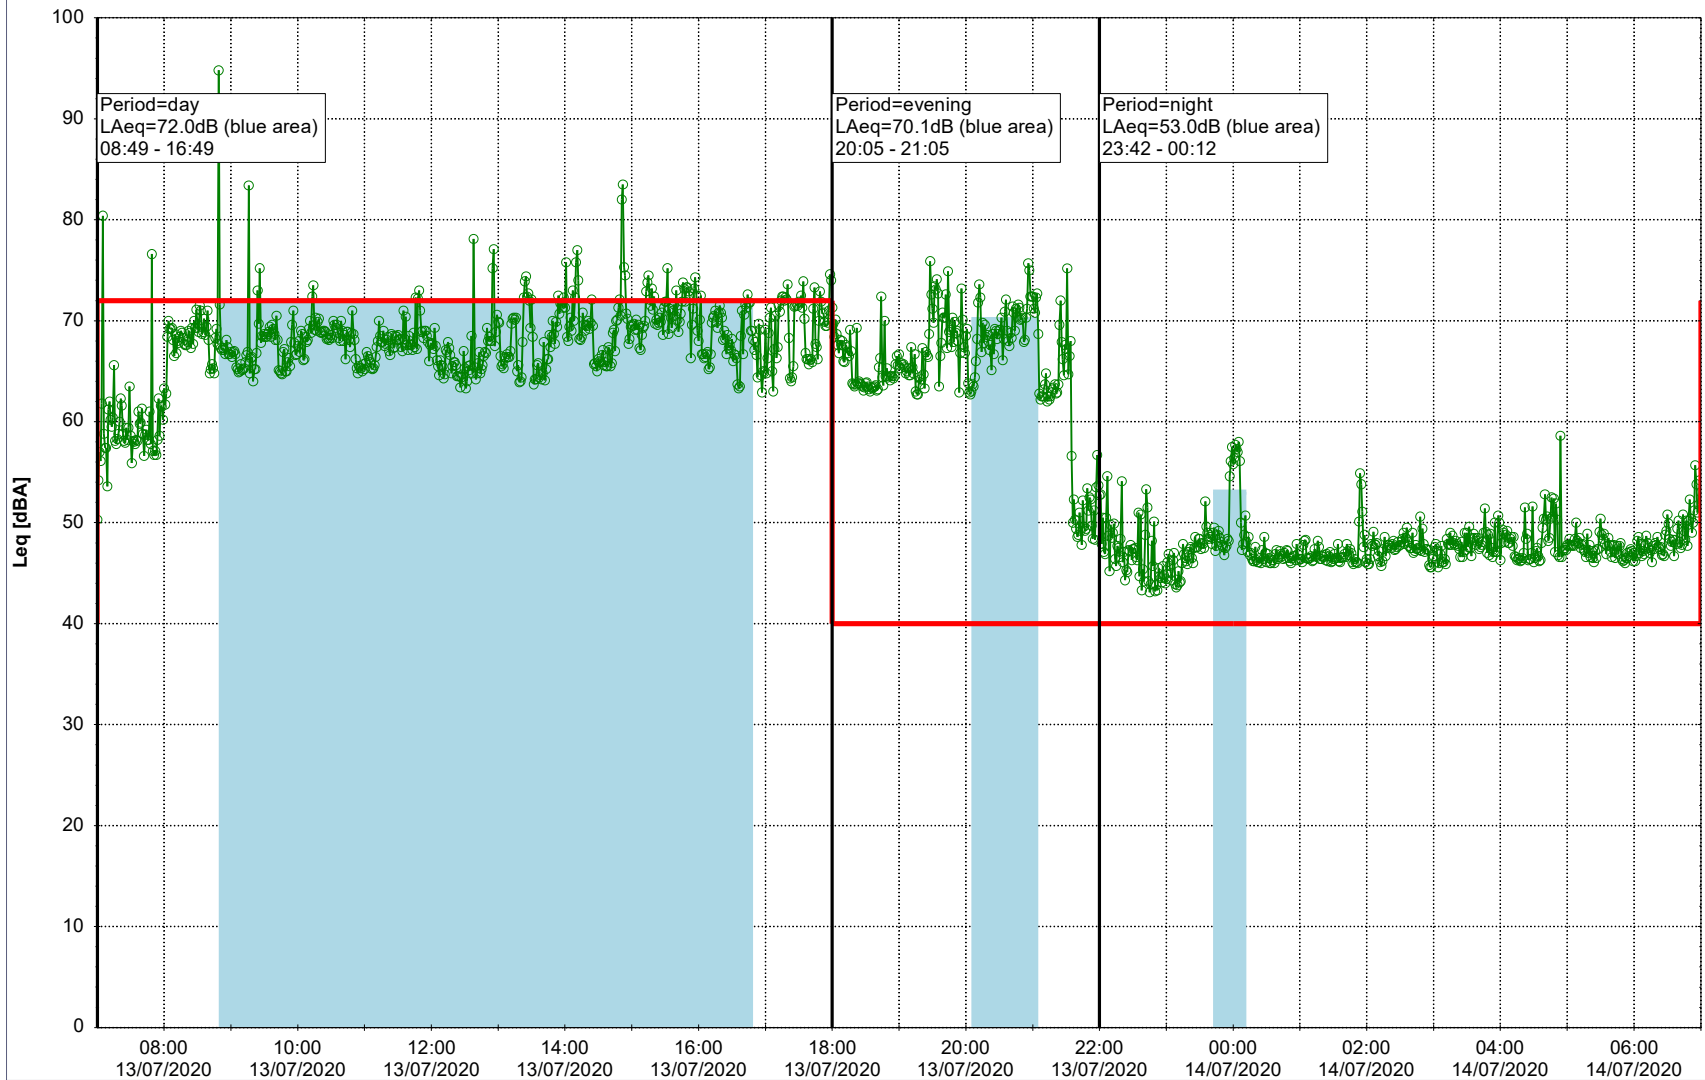

Project: Kronos Sydhavnen
Construction: Mozarts Plads
Location: N-V

Plan View

Remarks

...

Noise Time Related Diagram

13/07/2020
14/07/2020

○○○ MOP_NS01

Project: Kronos Sydhavnen
Construction: Mozarts Plads
Location: N-V

14/07/2020
15/07/2020

Plan View

Remarks

...

Noise Time Related Diagram

○○○ MOP_NS01

Project: Kronos Sydhavnen
Construction: Mozarts Plads
Location: N-V

Plan View

Noise Time Related Diagram

17/07/2020
18/07/2020

○○○○ MOP_NS01

Project: Kronos Sydhavnen
Construction: Mozarts Plads
Location: N-V

Plan View

Remarks

...

Noise Time Related Diagram

18/07/2020
19/07/2020

○○○○ MOP_NS01

Project: Kronos Sydhavnen
Construction: Mozarts Plads
Location: N-V

19/07/2020
20/07/2020

Plan View

Remarks

...

Noise Time Related Diagram