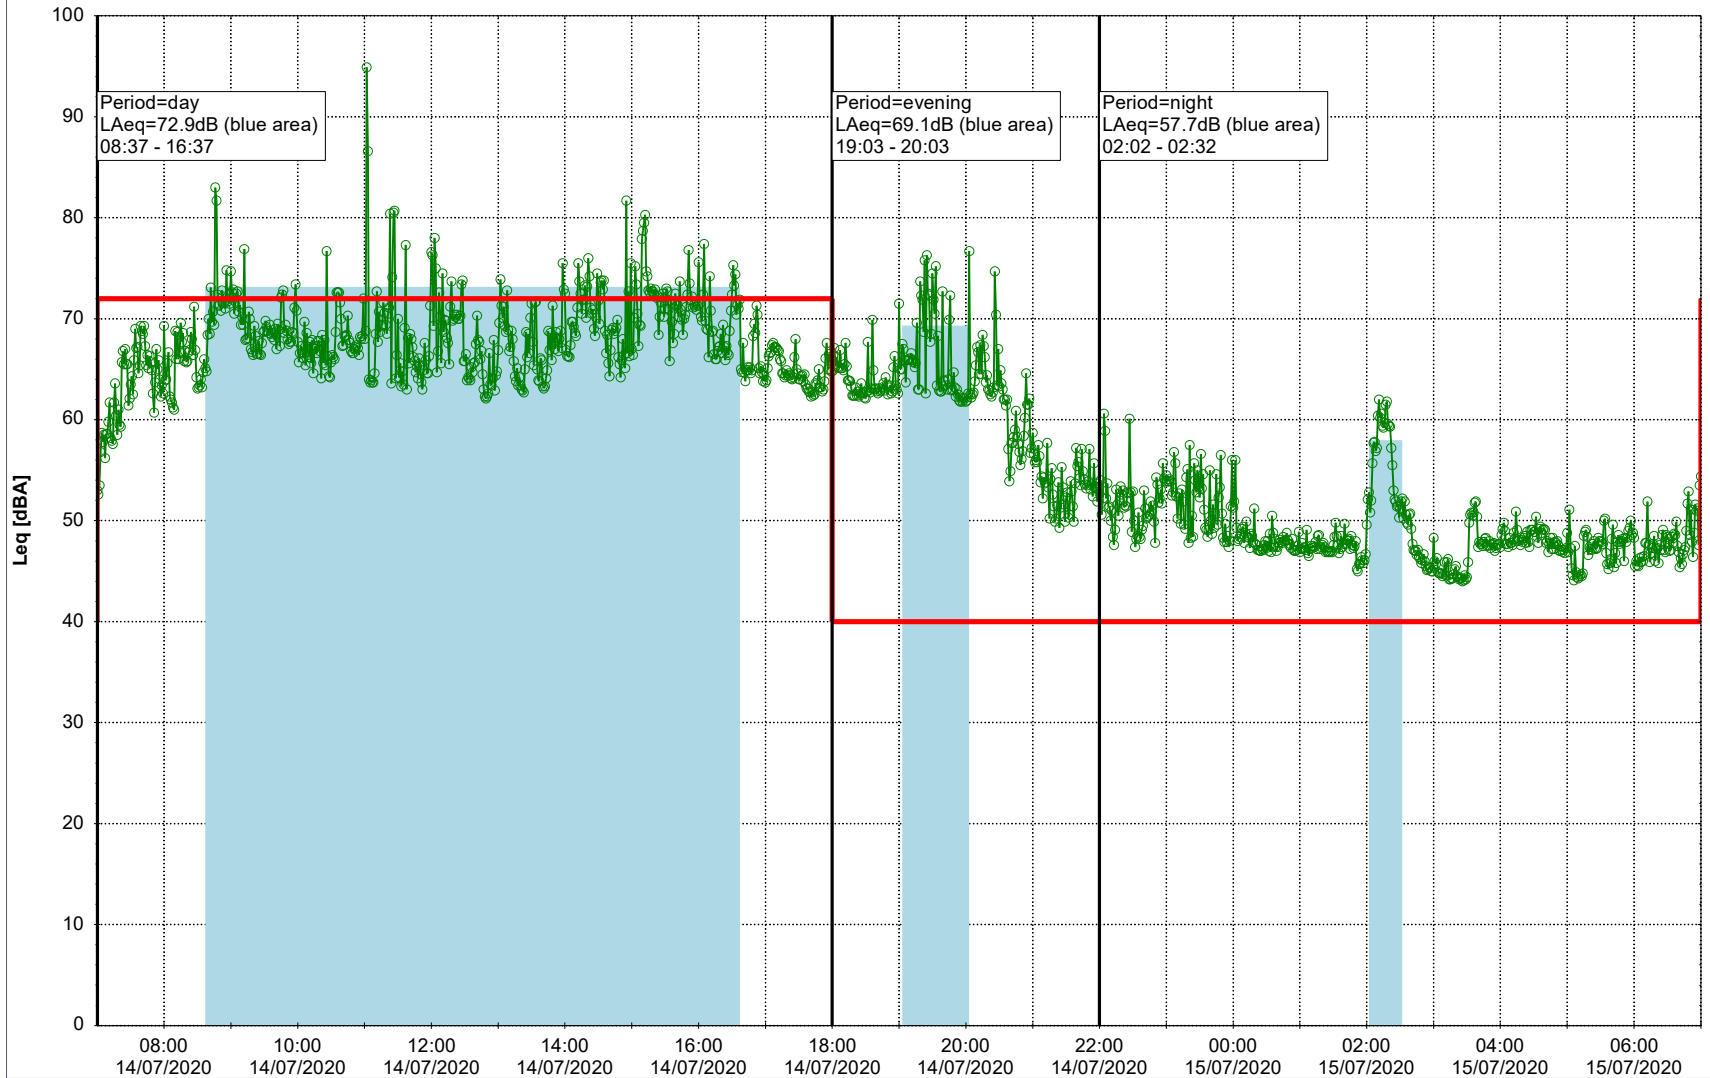

14/07/2020
15/07/2020

Plan View

Remarks

...

Noise Time Related Diagram

○○○ MOP_NS01

Project: Kronos Sydhavnen
Construction: Mozarts Plads
Location: N-V

Plan View

Remarks

...

Noise Time Related Diagram

15/07/2020
16/07/2020

○○○ MOP_NS01

Project: Kronos Sydhavnen
Construction: Mozarts Plads
Location: N-V

Plan View

Remarks

Noise Time Related Diagram

17/07/2020
18/07/2020

○○○○ MOP_NS01

Project: Kronos Sydhavnen
Construction: Mozarts Plads
Location: N-V

Plan View

Remarks

...

Noise Time Related Diagram

18/07/2020
19/07/2020

○○○○ MOP_NS01

Project: Kronos Sydhavnen
Construction: Mozarts Plads
Location: N-V

19/07/2020
20/07/2020

Plan View

Remarks

...

Noise Time Related Diagram