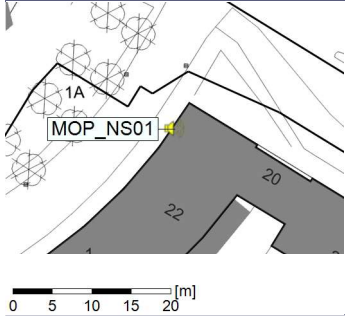

### Noise Time Related Diagram

18/08/2021  
19/08/2021

○○○○ MOP\_NS01

Project: Kronos Sydhavnen  
Construction: Mozarts Plads  
Location: N-V

Plan View

Remarks

...