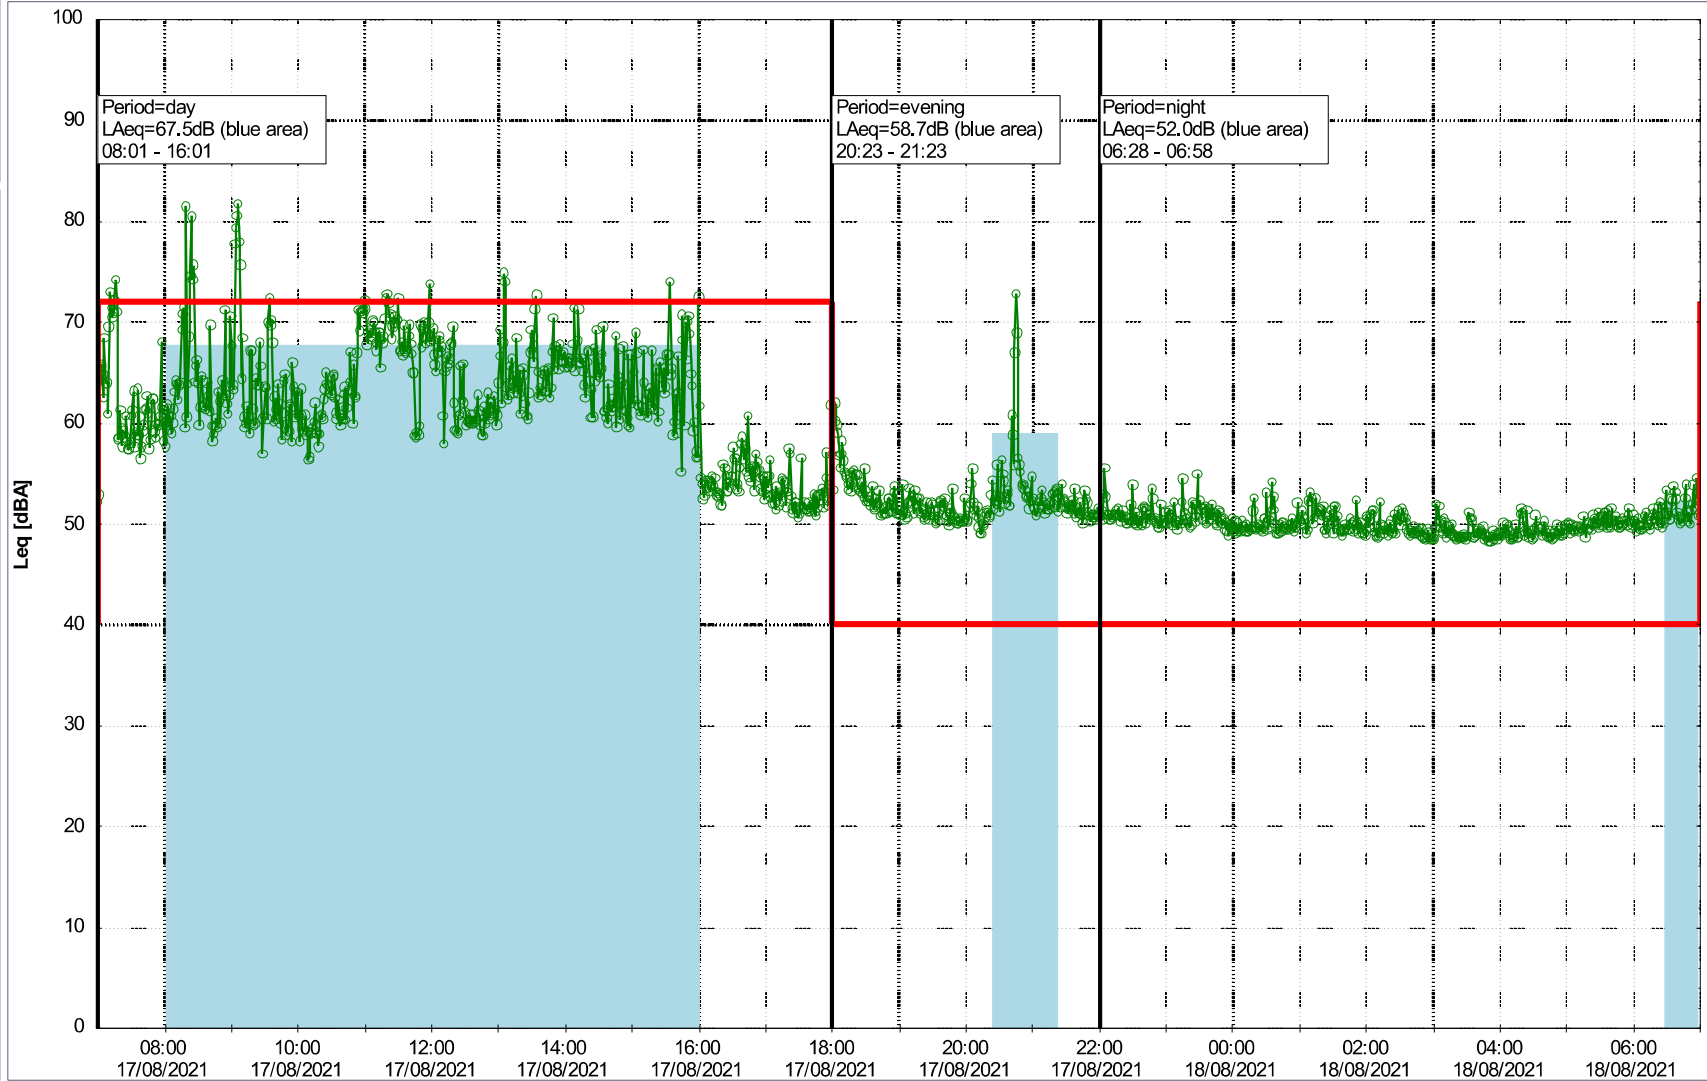

Noise Time Related Diagram

17/08/2021
18/08/2021

○○○○ MOP_NS01