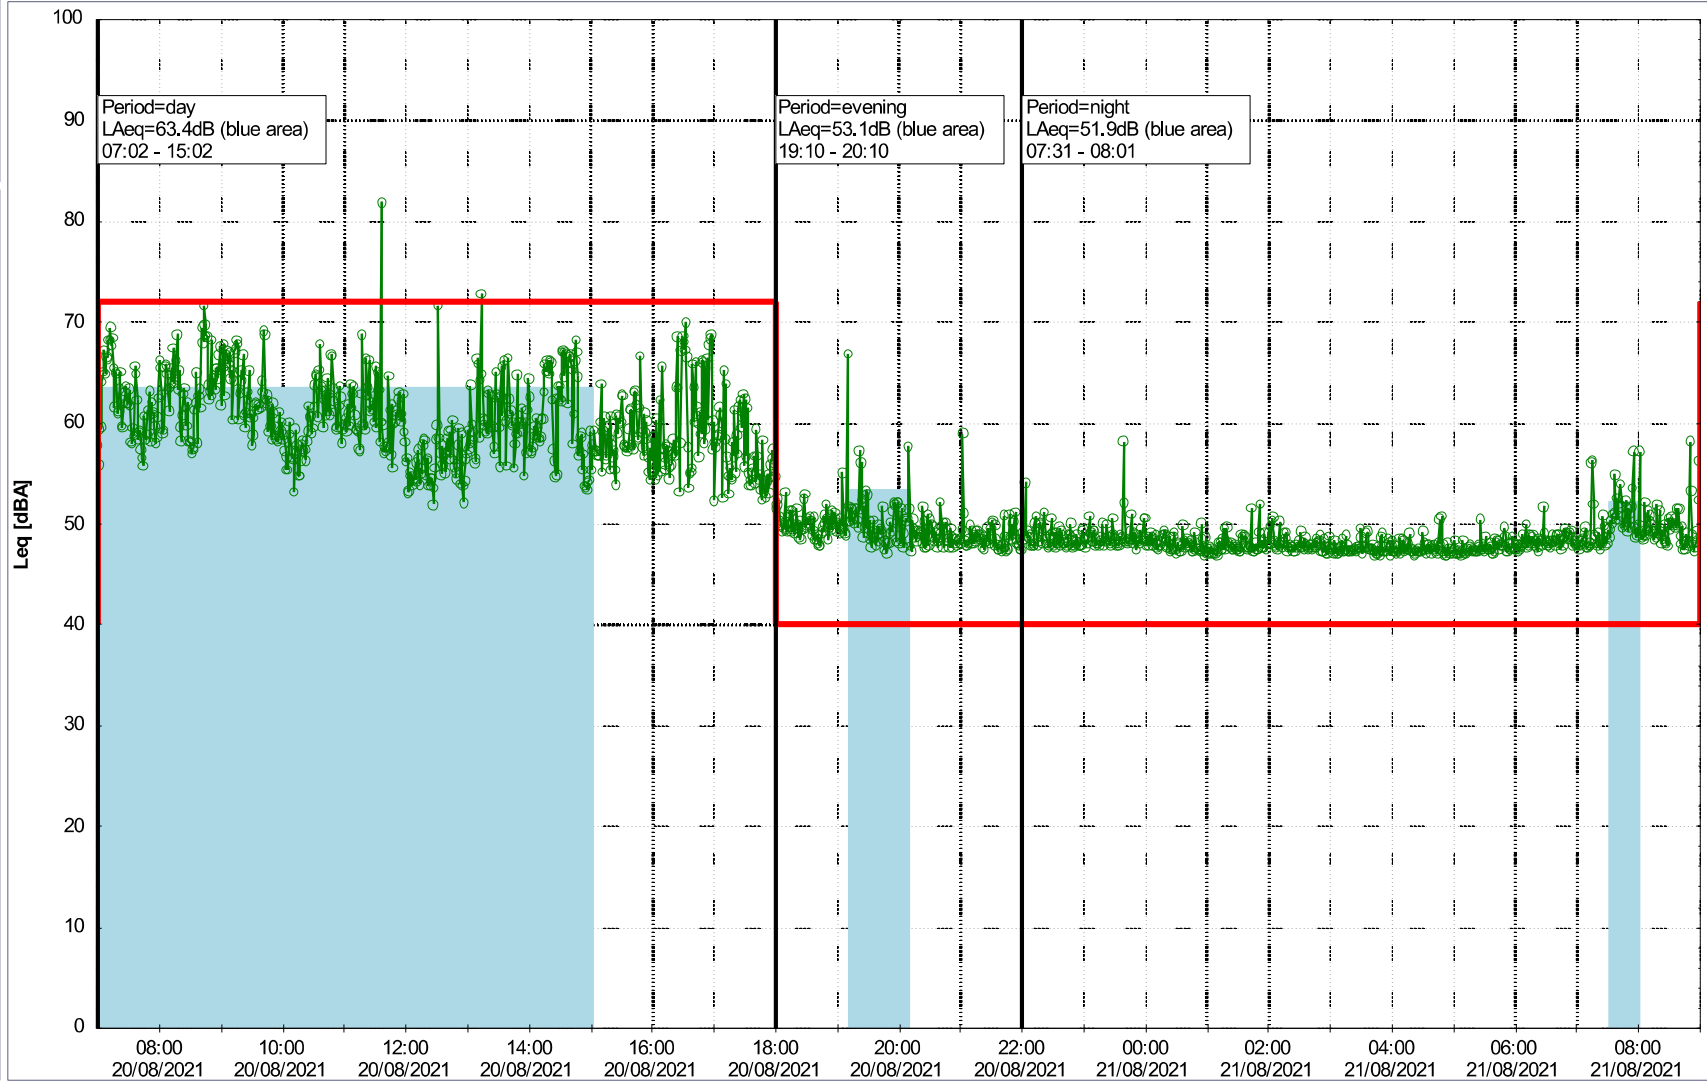

Noise Time Related Diagram

20/08/2021
21/08/2021

○○○○ MOP_NS01