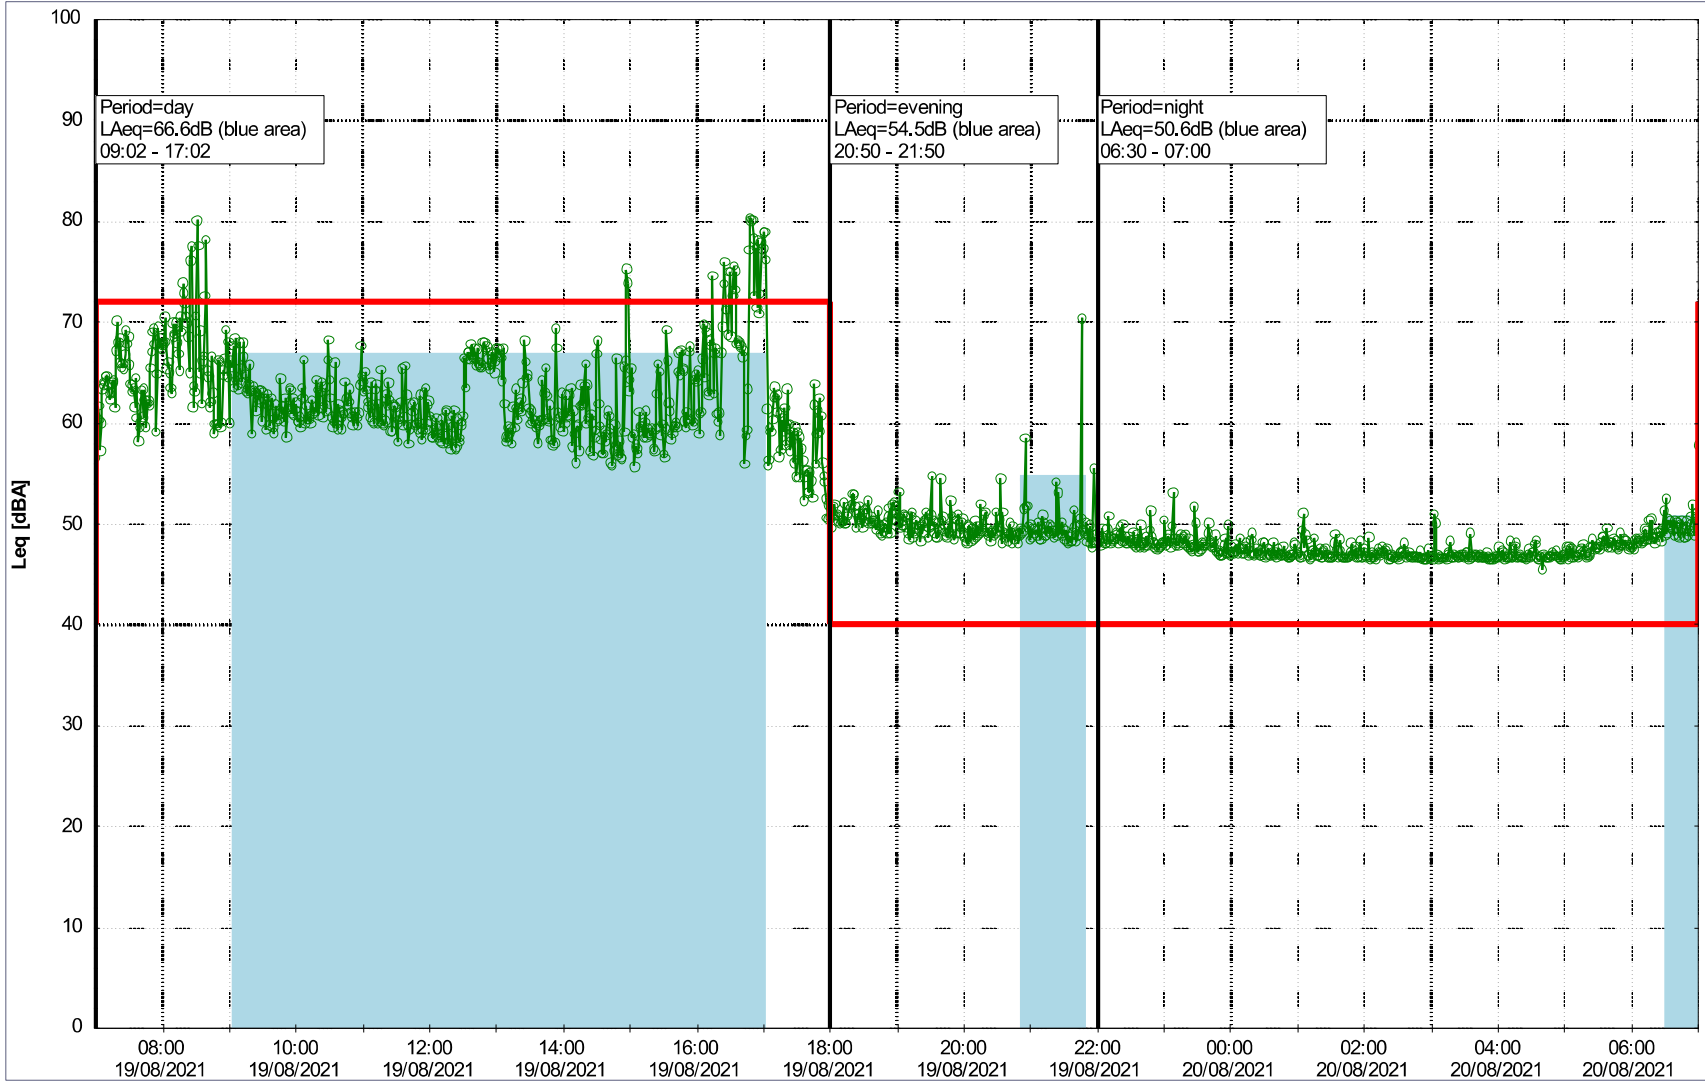

Noise Time Related Diagram

19/08/2021
20/08/2021

○○○○ MOP_NS01