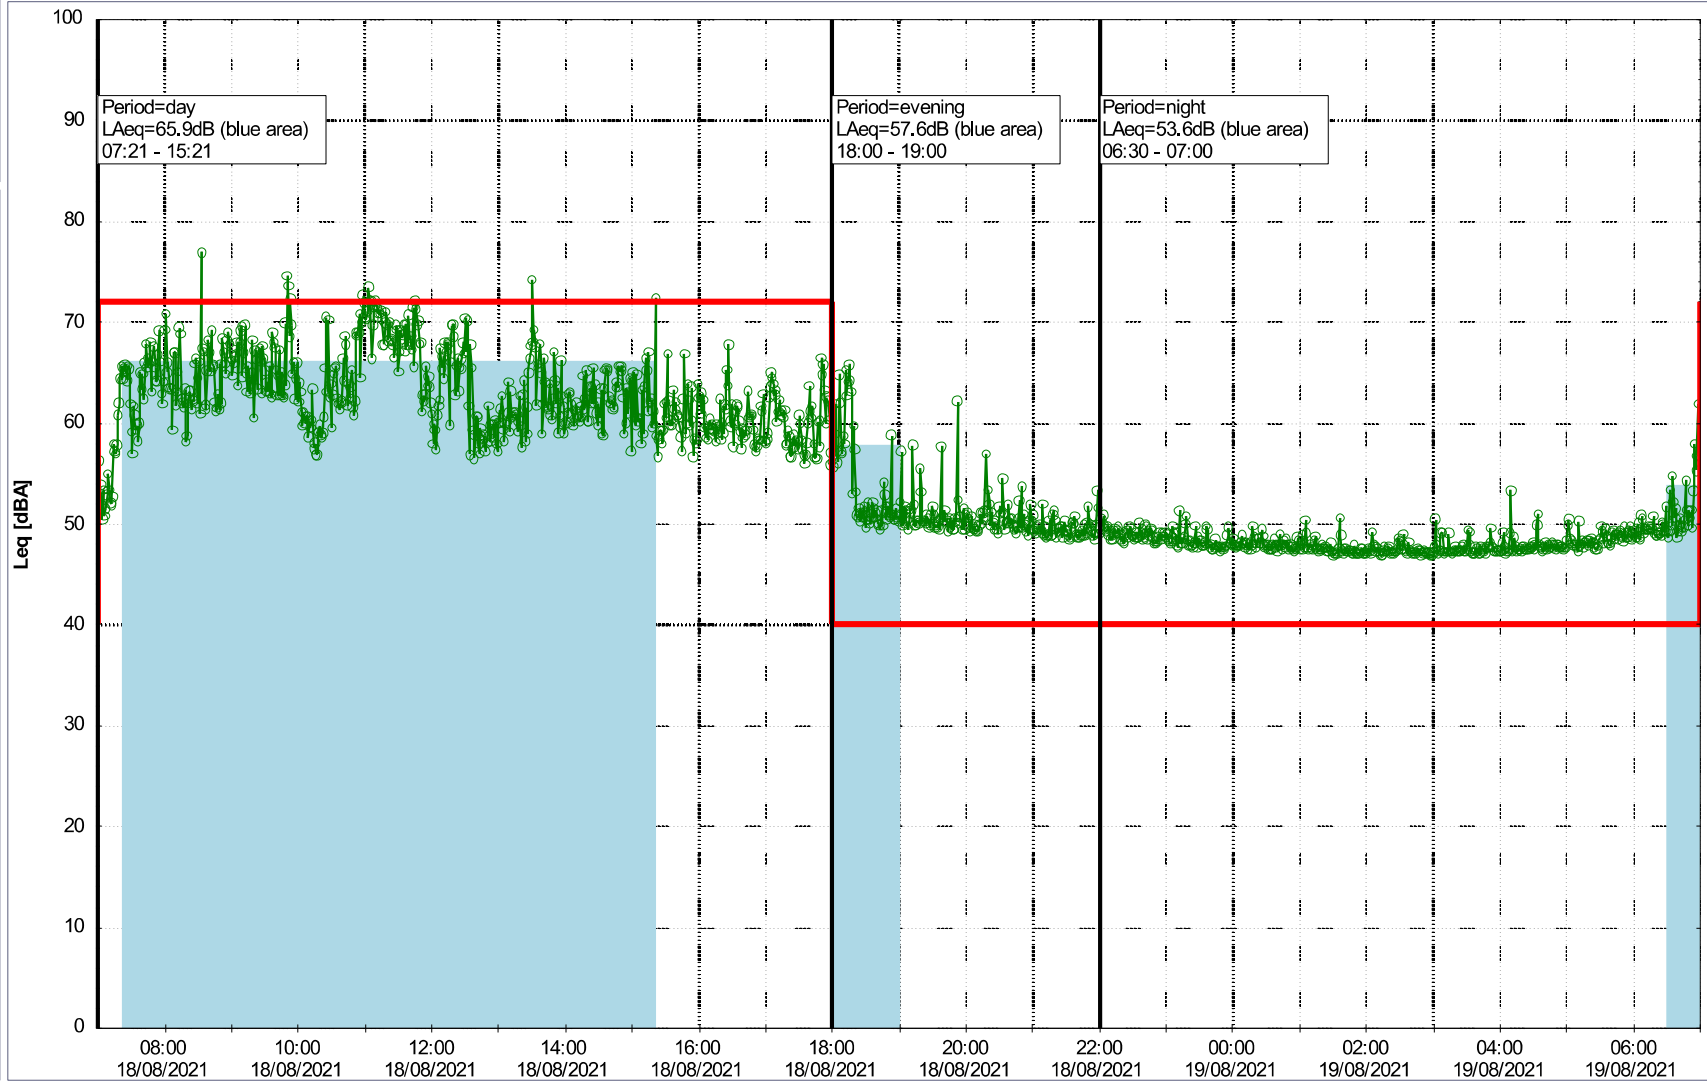

Noise Time Related Diagram

18/08/2021
19/08/2021

○○○○ MOP_NS01