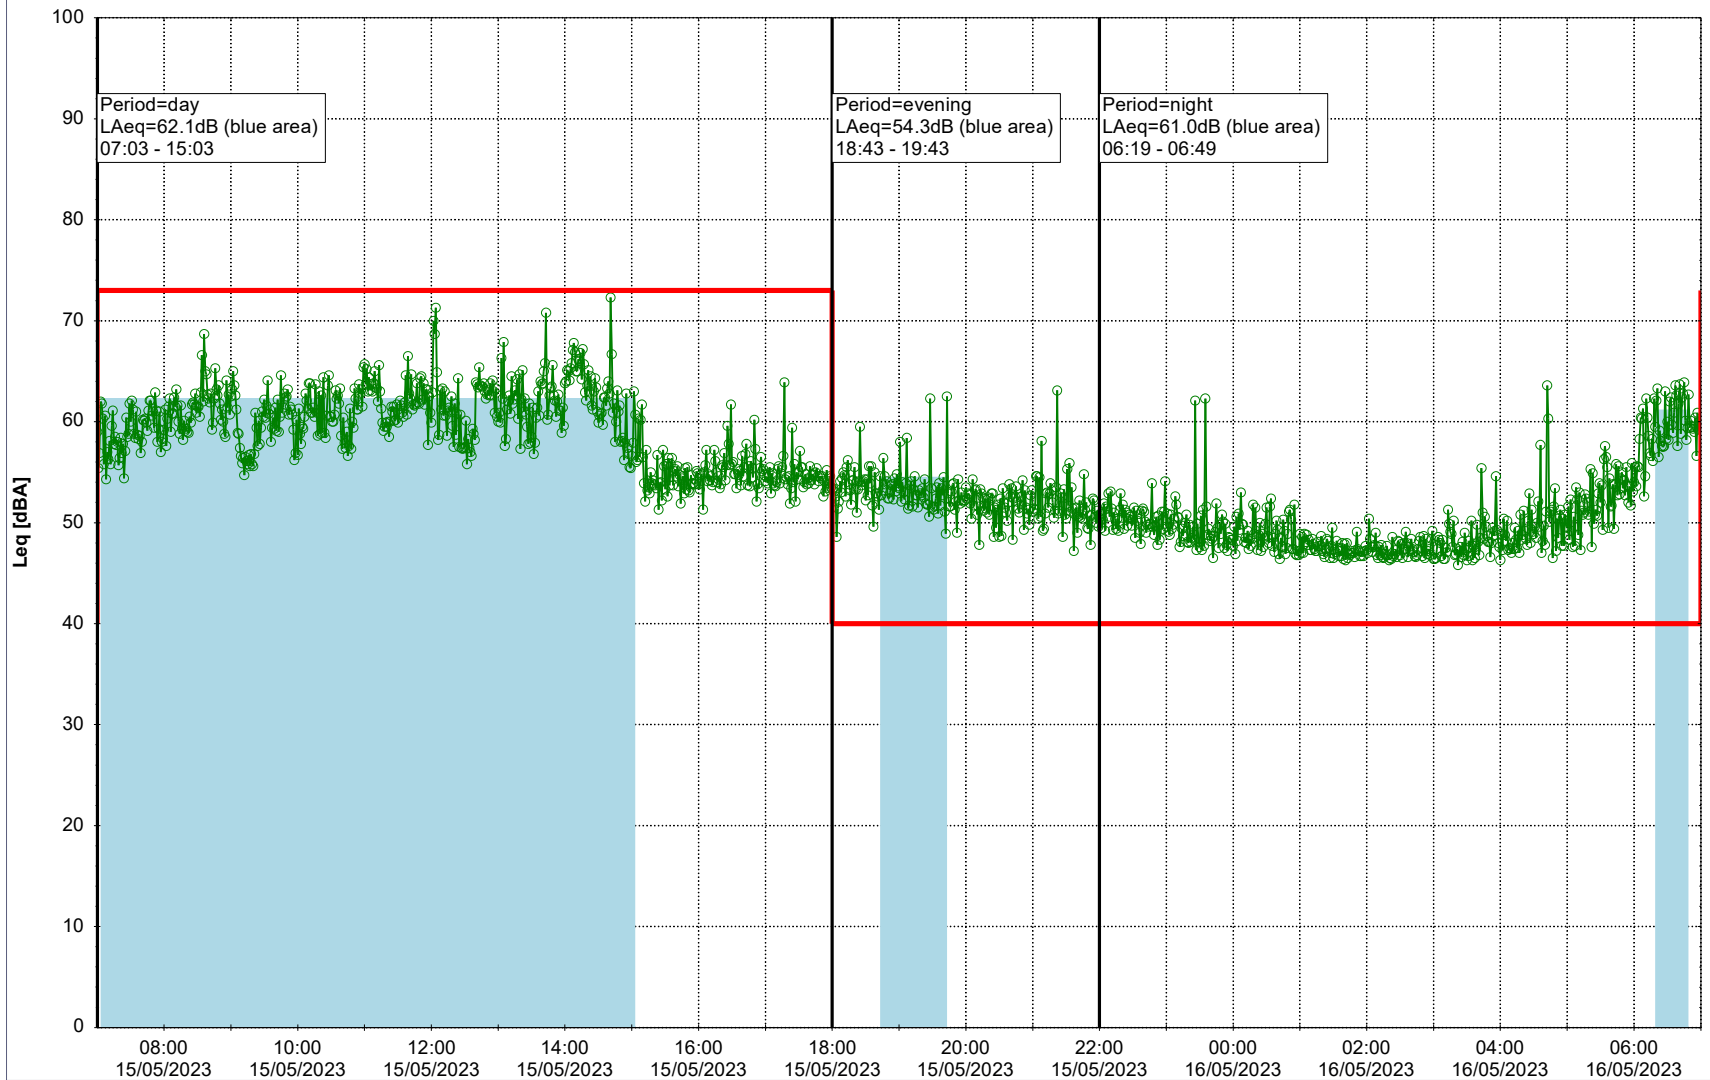

Project: Kronos Sydhavnen
Construction: Havneholmen
Location: N-V

Plan View

Remarks

...

Noise Time Related Diagram

15/05/2023
16/05/2023

○○○ HOL_NS01

Project: Kronos Sydhavnen
Construction: Havneholmen
Location: N-V

Plan View

Remarks

...

Noise Time Related Diagram

16/05/2023
17/05/2023

○○○ HOL_NS01

Project: Kronos Sydhavnen
Construction: Havneholmen
Location: N-V

Plan View

Remarks

...

Noise Time Related Diagram

17/05/2023
18/05/2023

○ ○ ○ ○ HOL_NS01

Project: Kronos Sydhavnen
Construction: Havneholmen
Location: N-V

Plan View

Remarks

Noise Time Related Diagram

19/05/2023
20/05/2023

○ ○ ○ ○ HOL_NS01

Project: Kronos Sydhavnen
Construction: Havneholmen
Location: N-V

Plan View

Remarks

...

Noise Time Related Diagram