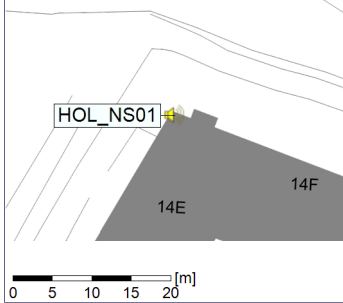

Project: Kronos Sydhavnen
Construction: Havneholmen
Location: N-V

Plan View

Remarks

...

Noise Time Related Diagram

15/05/2023
16/05/2023

○○○ HOL_NS01

Project: Kronos Sydhavnen
Construction: Havneholmen
Location: N-V

Plan View

Remarks

...

Noise Time Related Diagram

16/05/2023
17/05/2023

○○○ HOL_NS01

Project: Kronos Sydhavnen
Construction: Havneholmen
Location: N-V

Plan View

20/05/2023
21/05/2023

○ ○ ○ ○ HOL_NS01

Project: Kronos Sydhavnen
Construction: Havneholmen
Location: N-V

Plan View

Remarks

...

Noise Time Related Diagram

21/05/2023
22/05/2023