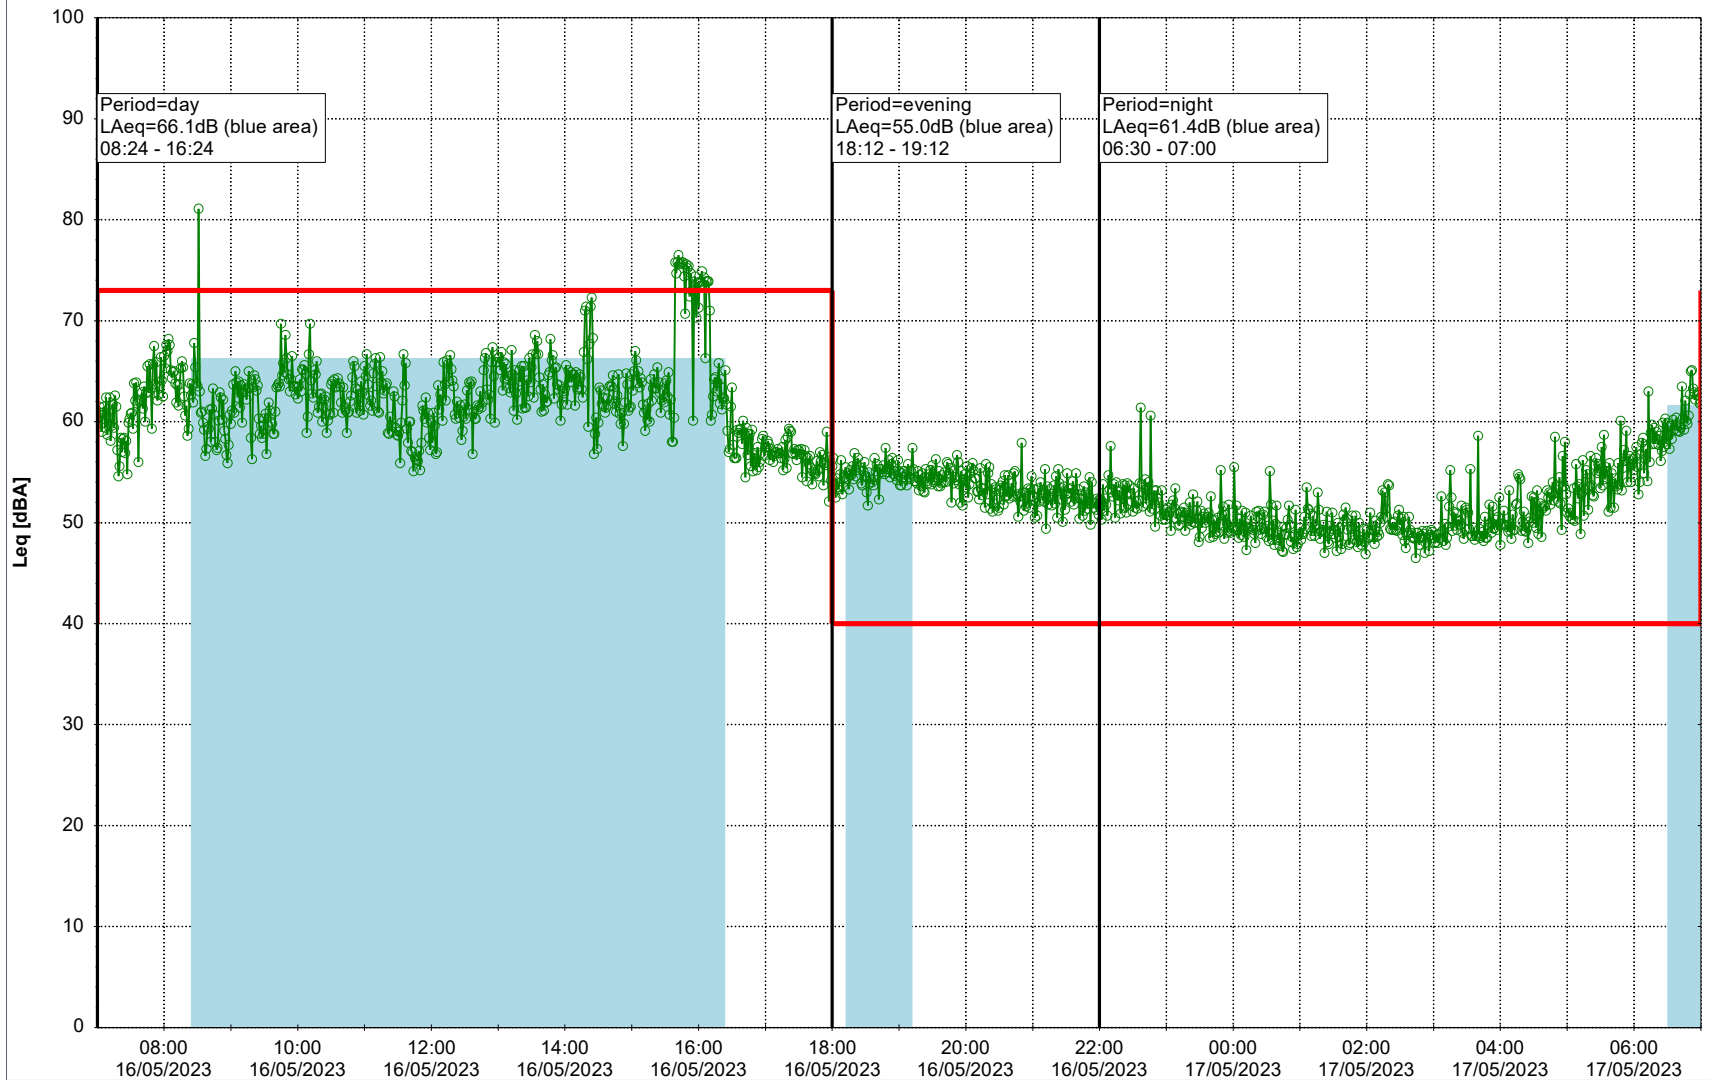

Plan View

Remarks

...

Noise Time Related Diagram

16/05/2023
17/05/2023

○○○ HOL_NS01

Project: Kronos Sydhavnen
Construction: Havneholmen
Location: N-V

Plan View

Remarks

...

Noise Time Related Diagram

17/05/2023
18/05/2023

○ ○ ○ ○ HOL_NS01

Project: Kronos Sydhavnen
Construction: Havneholmen
Location: N-V

Plan View

Remarks

...

Noise Time Related Diagram

18/05/2023
19/05/2023

○ ○ ○ ○ HOL_NS01

Project: Kronos Sydhavnen
Construction: Havneholmen
Location: N-V

Plan View

Remarks

...

Noise Time Related Diagram

19/05/2023
20/05/2023

○ ○ ○ ○ HOL_NS01

Project: Kronos Sydhavnen
Construction: Havneholmen
Location: N-V

Plan View

Remarks

...

Noise Time Related Diagram