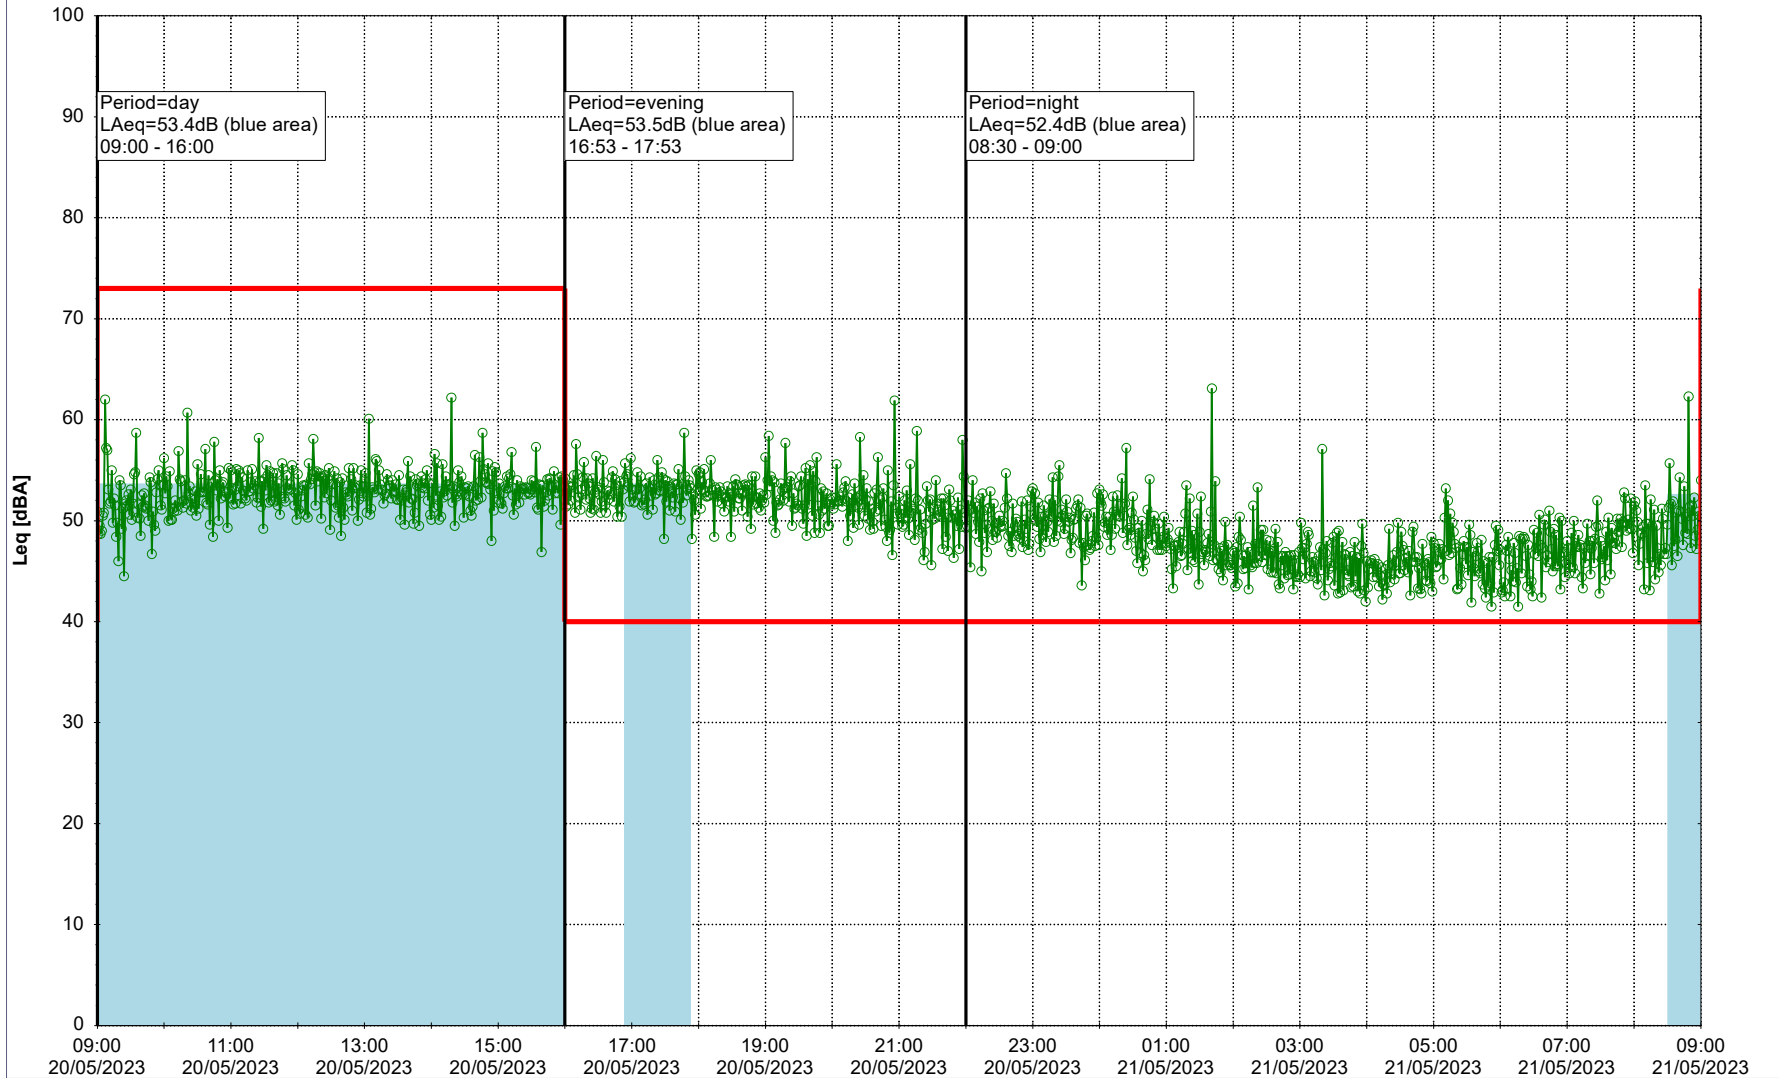

Noise Time Related Diagram

20/05/2023
21/05/2023

○ ○ ○ ○ HOL_NS01