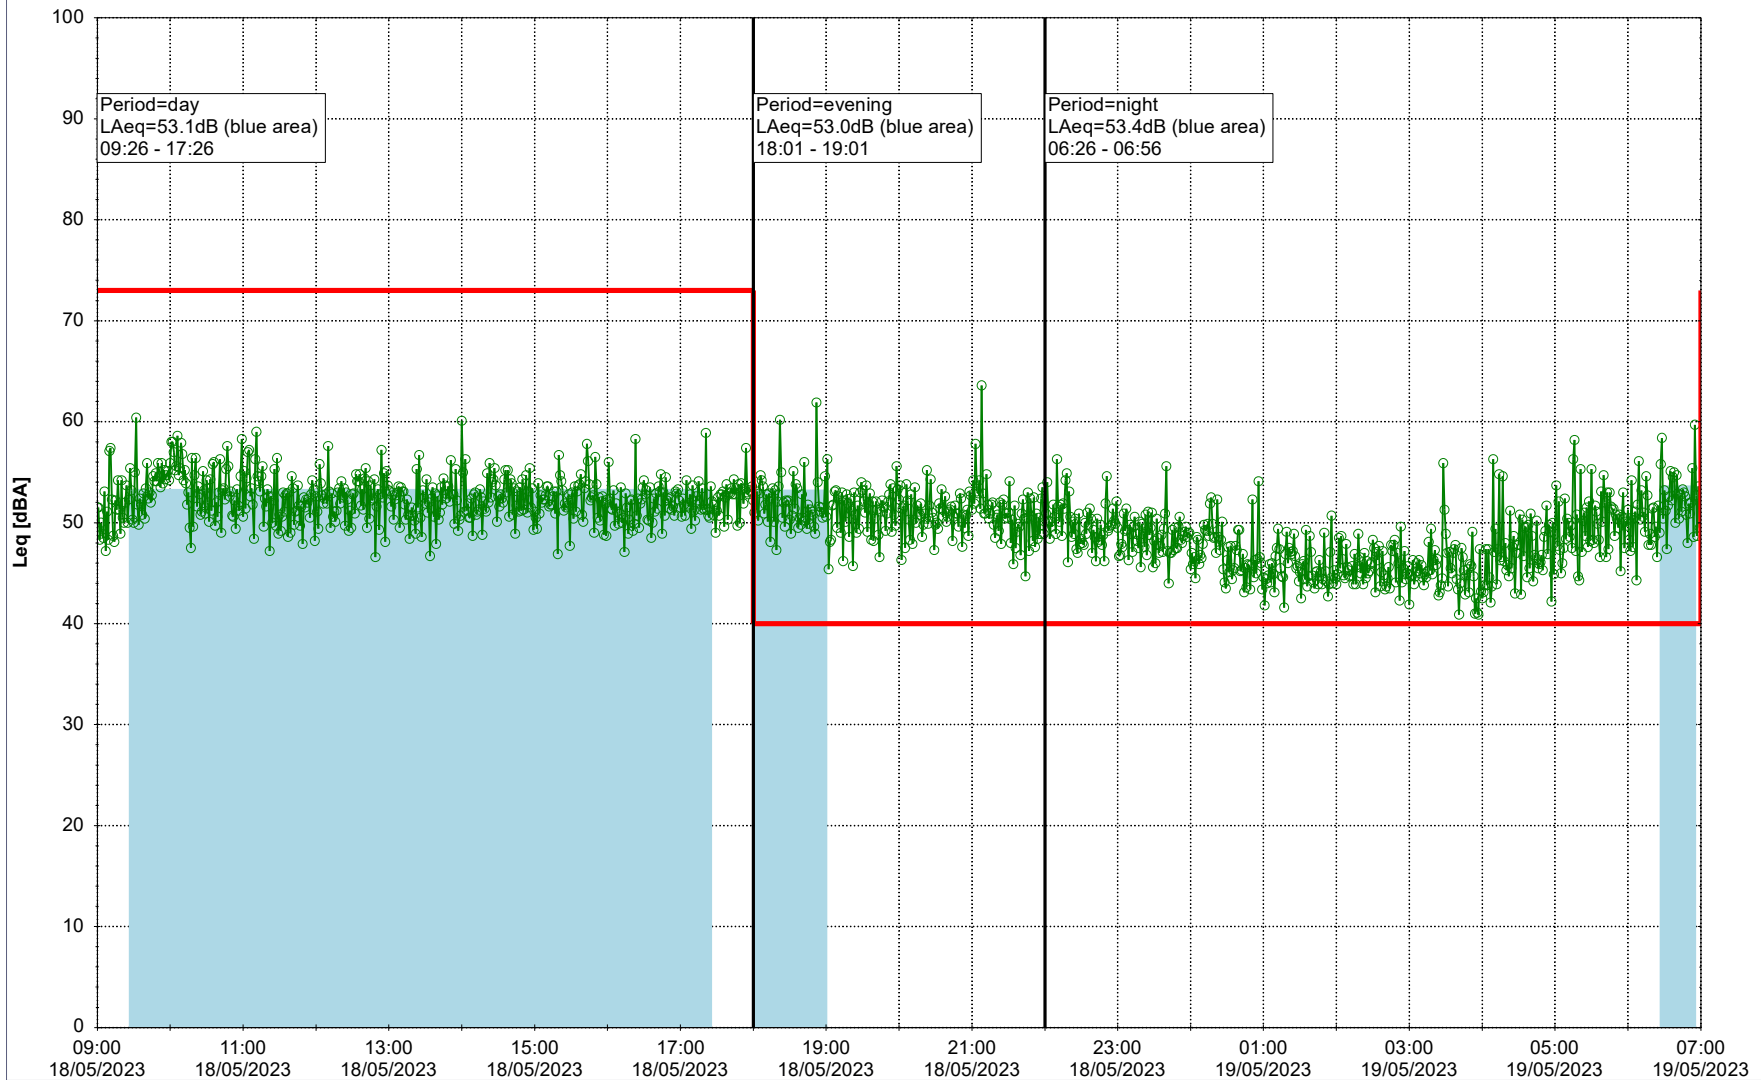

Remarks

...

Noise Time Related Diagram

17/05/2023
18/05/2023

○ ○ ○ ○ HOL_NS01

Project: Kronos Sydhavnen
Construction: Havneholmen
Location: N-V

Plan View

Remarks

...

Noise Time Related Diagram

18/05/2023
19/05/2023

○ ○ ○ ○ HOL_NS01

Project: Kronos Sydhavnen
Construction: Havneholmen
Location: N-V

Plan View

Remarks

...

Noise Time Related Diagram

19/05/2023
20/05/2023

○ ○ ○ ○ HOL_NS01

Project: Kronos Sydhavnen
Construction: Havneholmen
Location: N-V

Plan View

Remarks

...

Noise Time Related Diagram