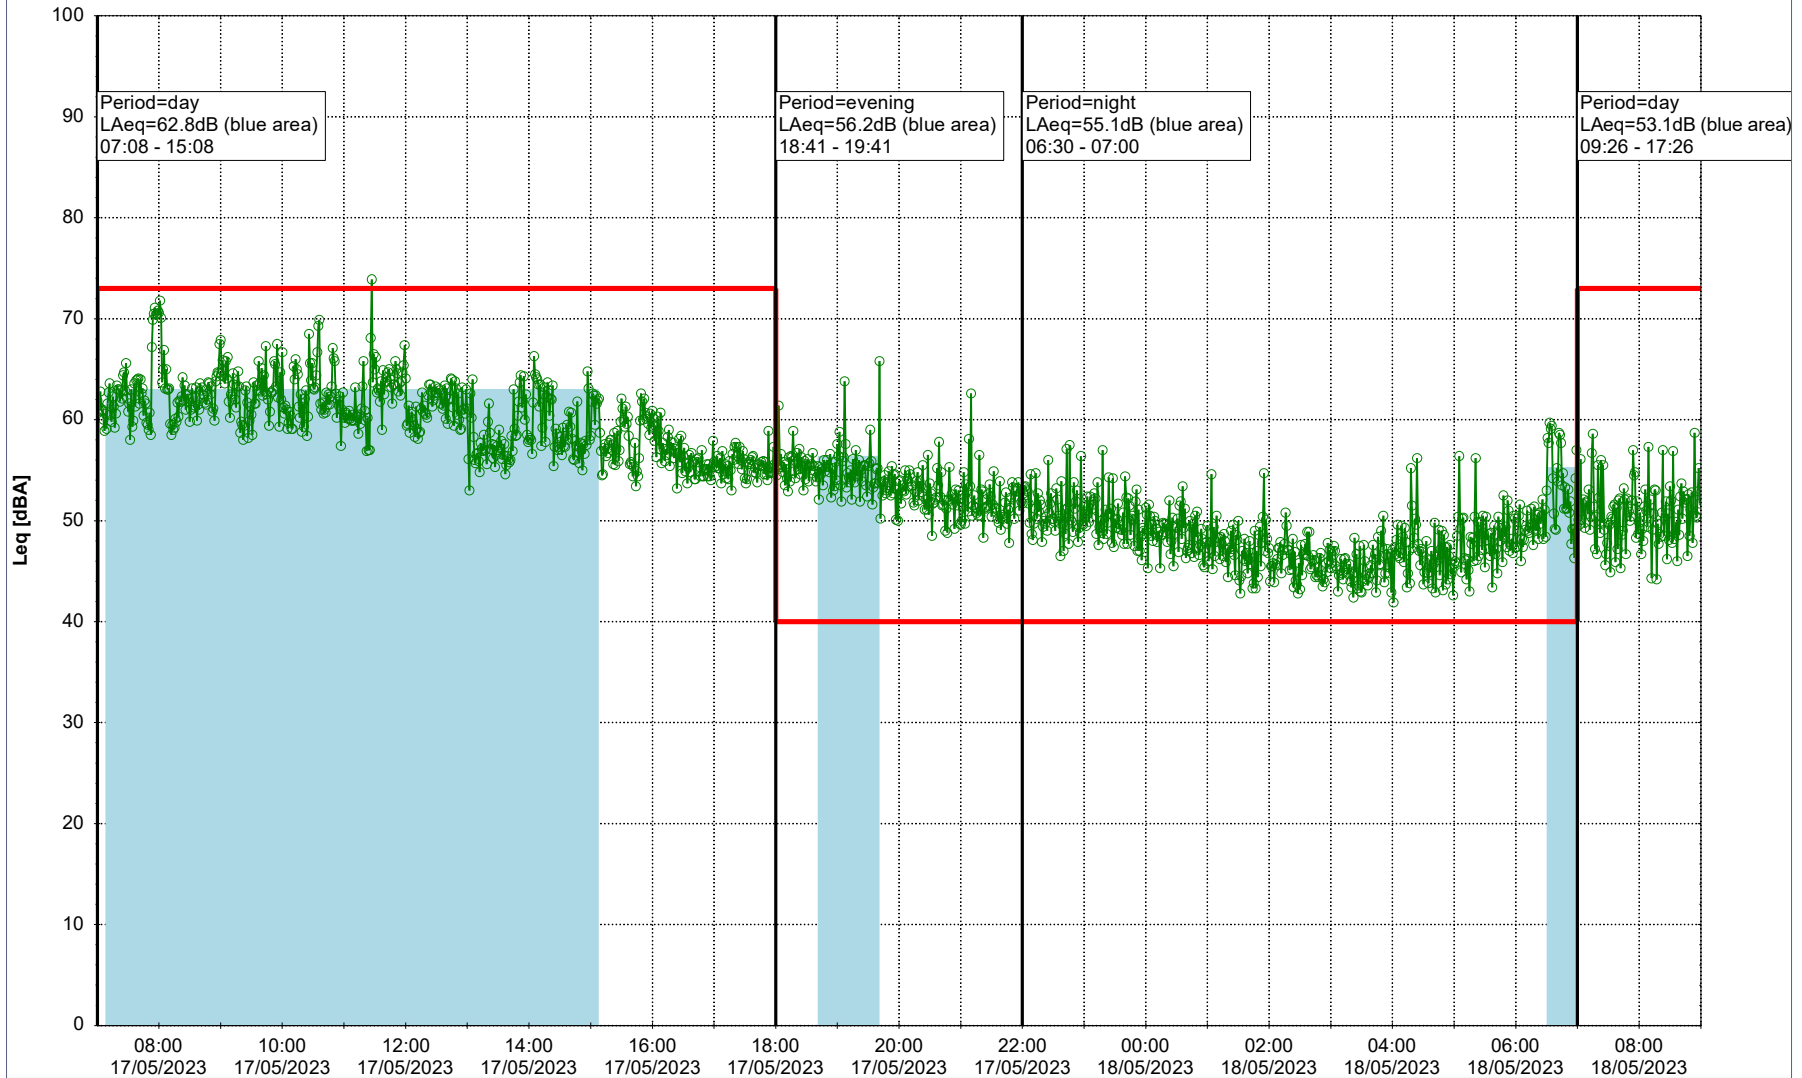

Plan View

Remarks

...

Noise Time Related Diagram

16/05/2023
17/05/2023

○○○ HOL_NS01

Project: Kronos Sydhavnen
Construction: Havneholmen
Location: N-V

Plan View

Remarks

...

Noise Time Related Diagram

17/05/2023
18/05/2023

○ ○ ○ ○ HOL_NS01

Project: Kronos Sydhavnen
Construction: Havneholmen
Location: N-V

Plan View

Remarks