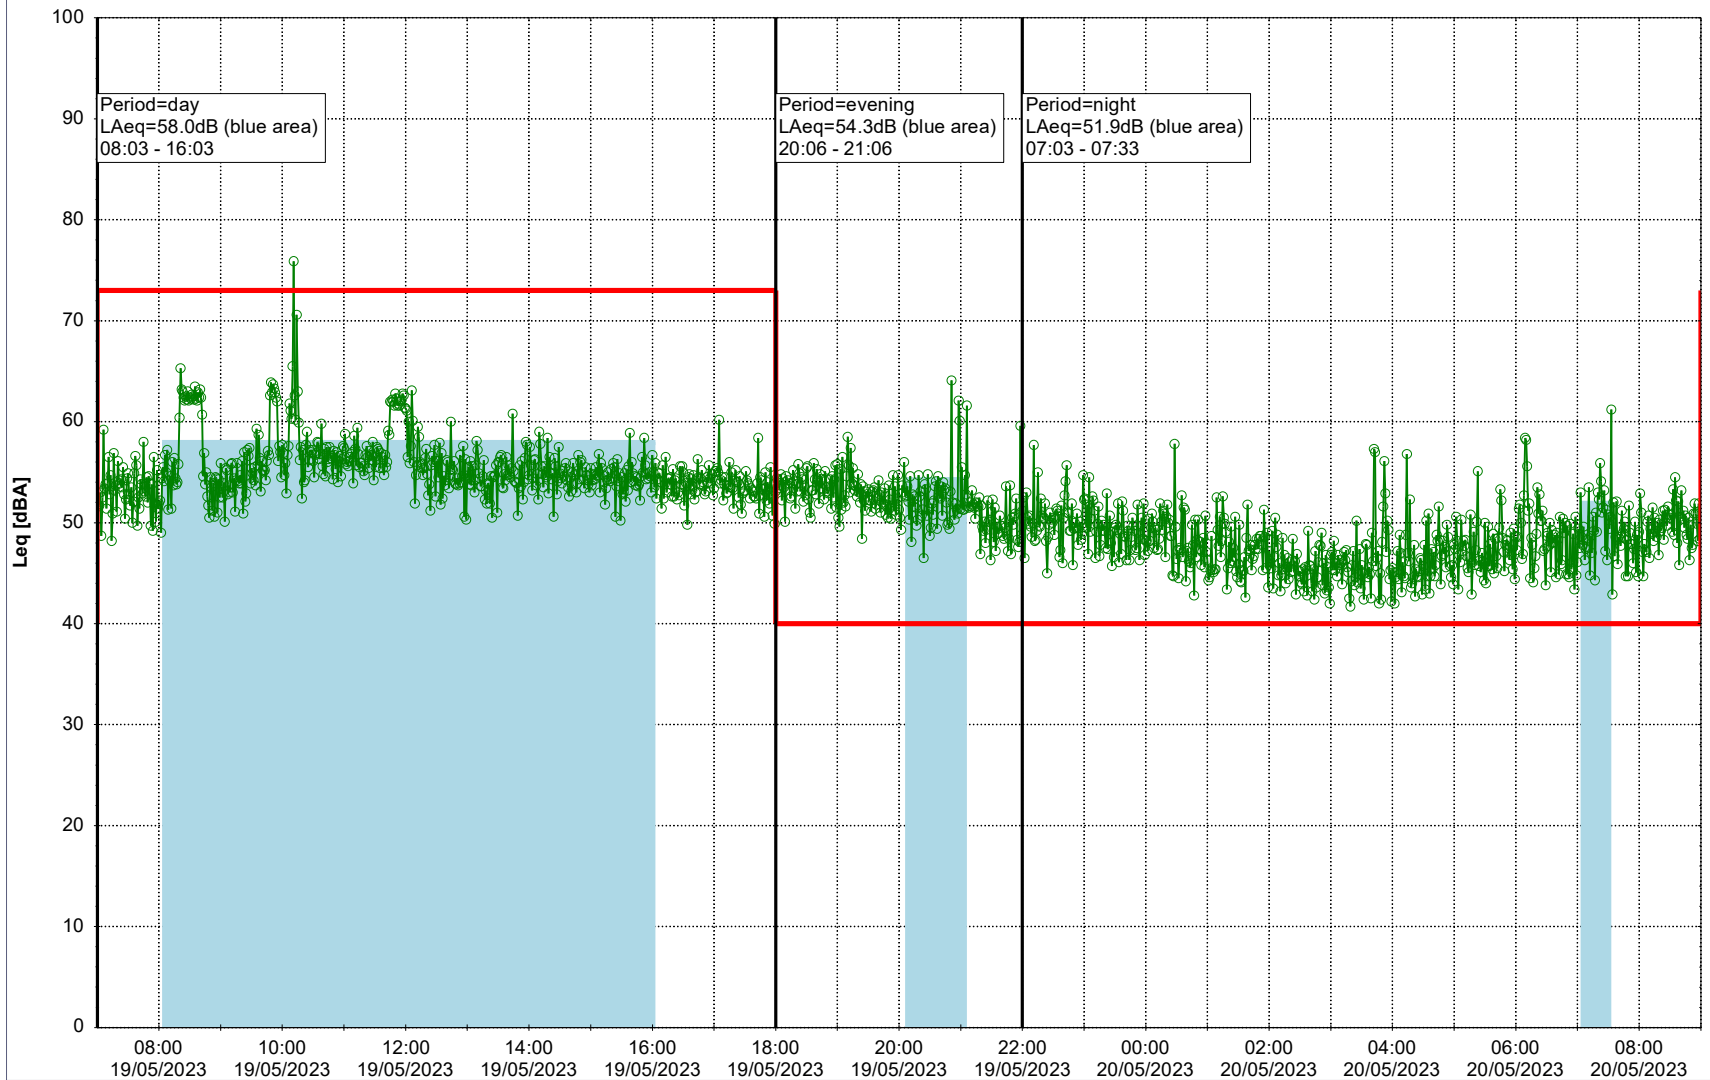

...

Noise Time Related Diagram

18/05/2023
19/05/2023

○ ○ ○ ○ HOL_NS01

Project: Kronos Sydhavnen
Construction: Havneholmen
Location: N-V

Plan View

Remarks

...

Noise Time Related Diagram

19/05/2023
20/05/2023

○ ○ ○ ○ HOL_NS01

Project: Kronos Sydhavnen
Construction: Havneholmen
Location: N-V

Plan View

Remarks

...

Noise Time Related Diagram