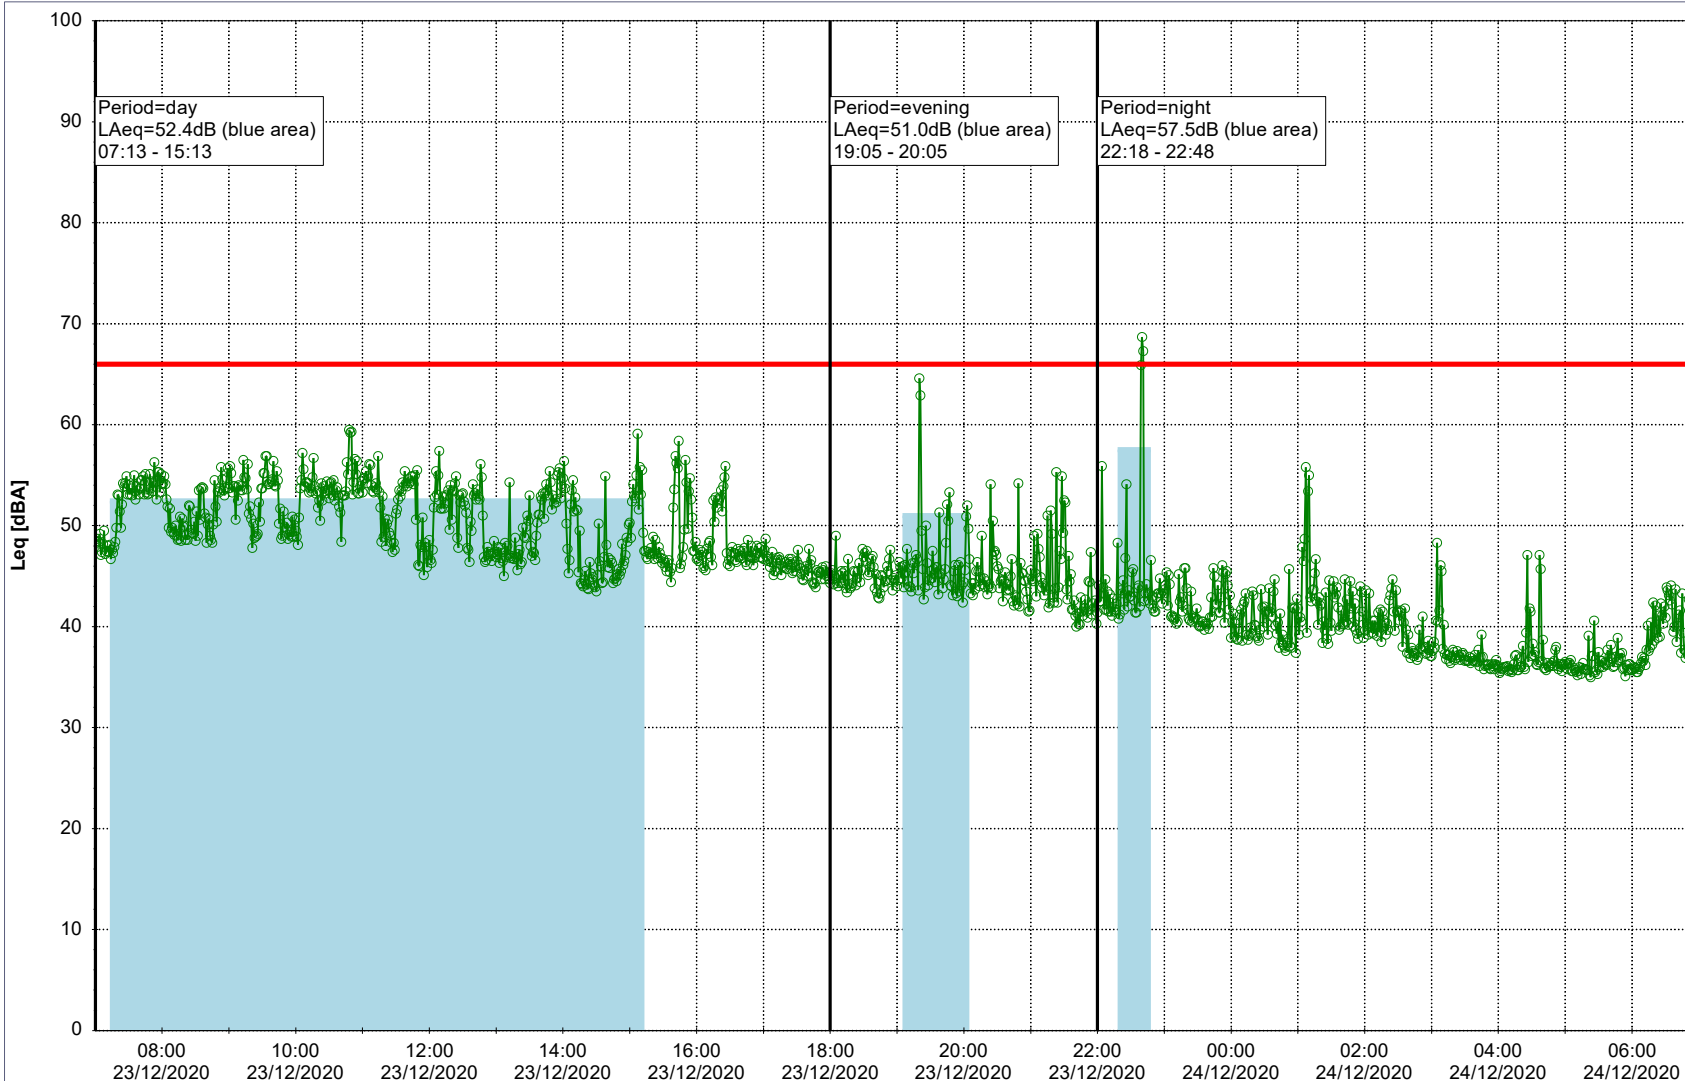

Plan View

Remarks

- Ørsted Værket

Noise Time Related Diagram

22/12/2020
23/12/2020

○○○ EBR-OVK_NS02

Project: Kronos Sydhavnen
Construction: Enghave Brygge
Location: N-V

Plan View

Remarks

- Ørsted Værket

Noise Time Related Diagram

23/12/2020
24/12/2020

○○○ EBR-OVK_NS02

Project: Kronos Sydhavnen
Construction: Enghave Brygge
Location: N-V

Plan View

Remarks

- Ørsted Værket

Noise Time Related Diagram

24/12/2020
25/12/2020

○○○○ EBR-OVK_NS02

Project: Kronos Sydhavnen
Construction: Enghave Brygge
Location: N-V

Plan View

Remarks

- Ørsted Værket

26/12/2020
27/12/2020

○○○○ EBR-OVK_NS02

Project: Kronos Sydhavnen
Construction: Enghave Brygge
Location: N-V

Plan View

Remarks

- Ørsted Værket

Noise Time Related Diagram

27/12/2020
28/12/2020