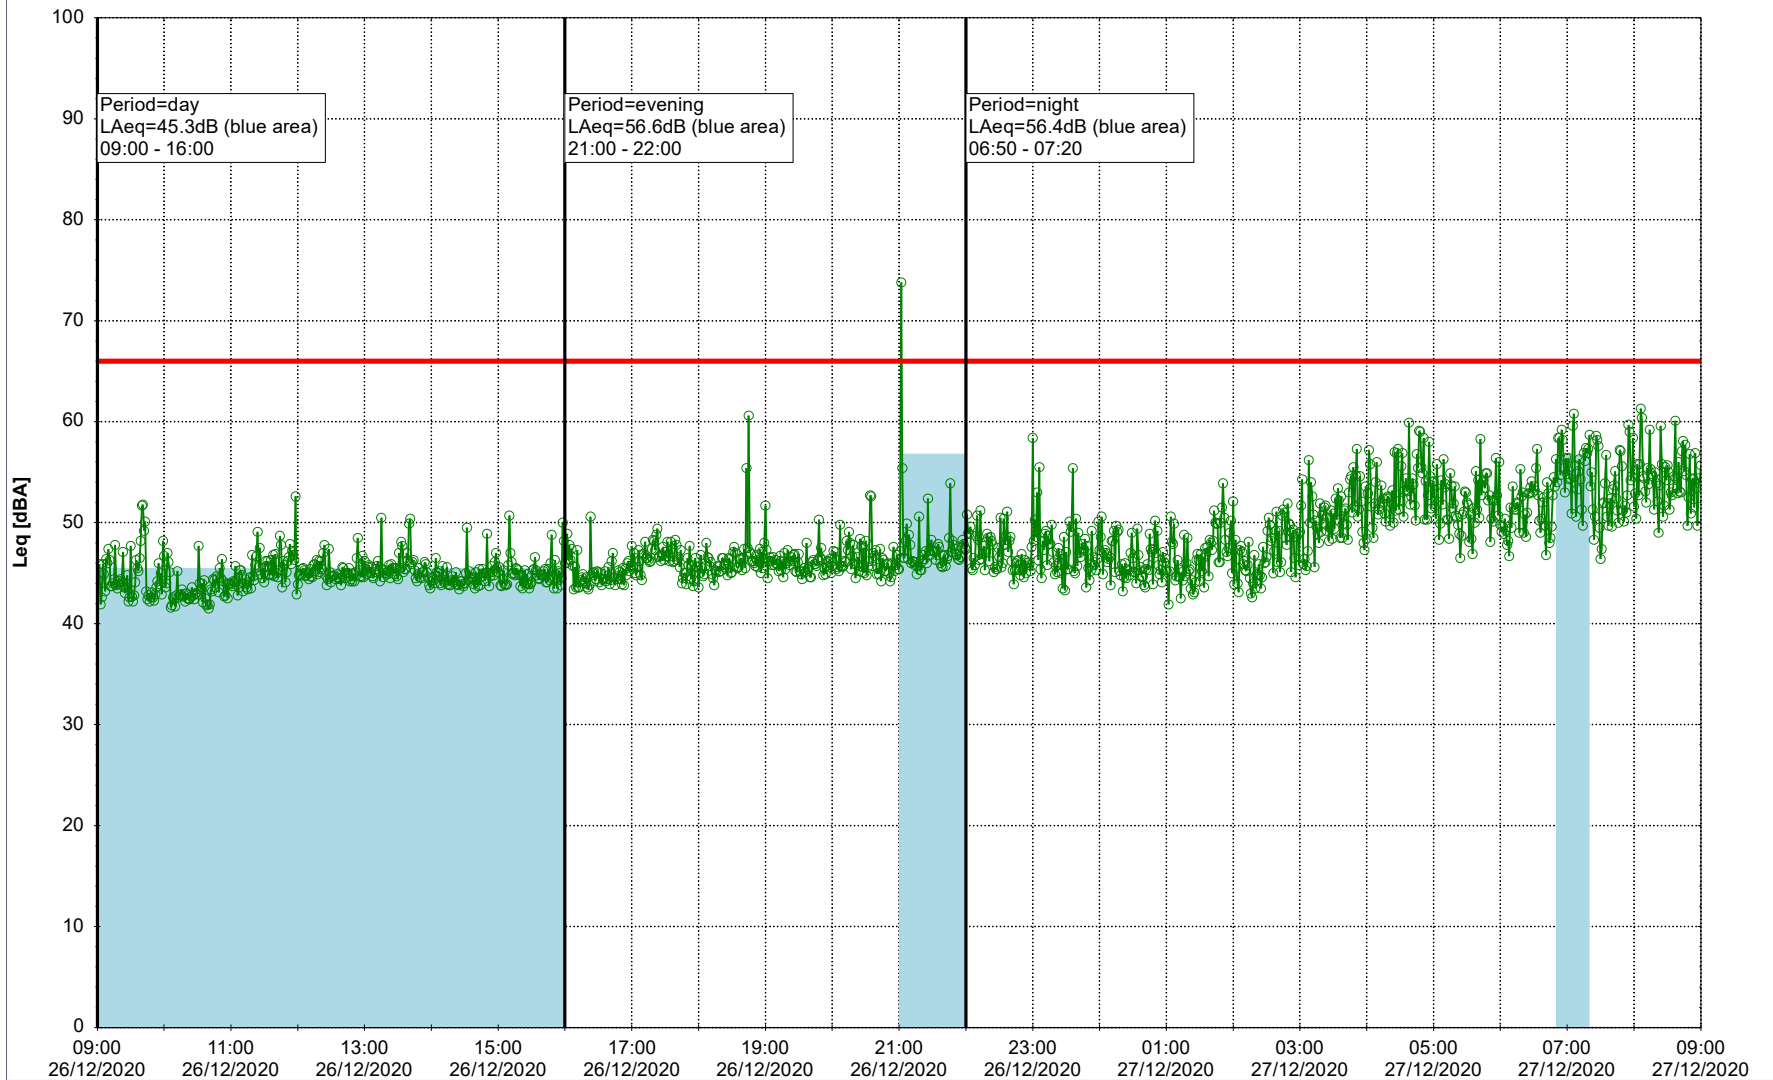

- Ørsted Værket

Noise Time Related Diagram

24/12/2020
25/12/2020

○○○○ EBR-OVK_NS02

Project: Kronos Sydhavnen
Construction: Enghave Brygge
Location: N-V

Plan View

Remarks

- Ørsted Værket

Noise Time Related Diagram

25/12/2020
26/12/2020

○○○○ EBR-OVK_NS02

Project: Kronos Sydhavnen
Construction: Enghave Brygge
Location: N-V

Plan View

Remarks

- Ørsted Værket

Noise Time Related Diagram

26/12/2020
27/12/2020

○○○○ EBR-OVK_NS02

Project: Kronos Sydhavnen
Construction: Enghave Brygge
Location: N-V

Plan View

Remarks

- Ørsted Værket

Noise Time Related Diagram

27/12/2020
28/12/2020