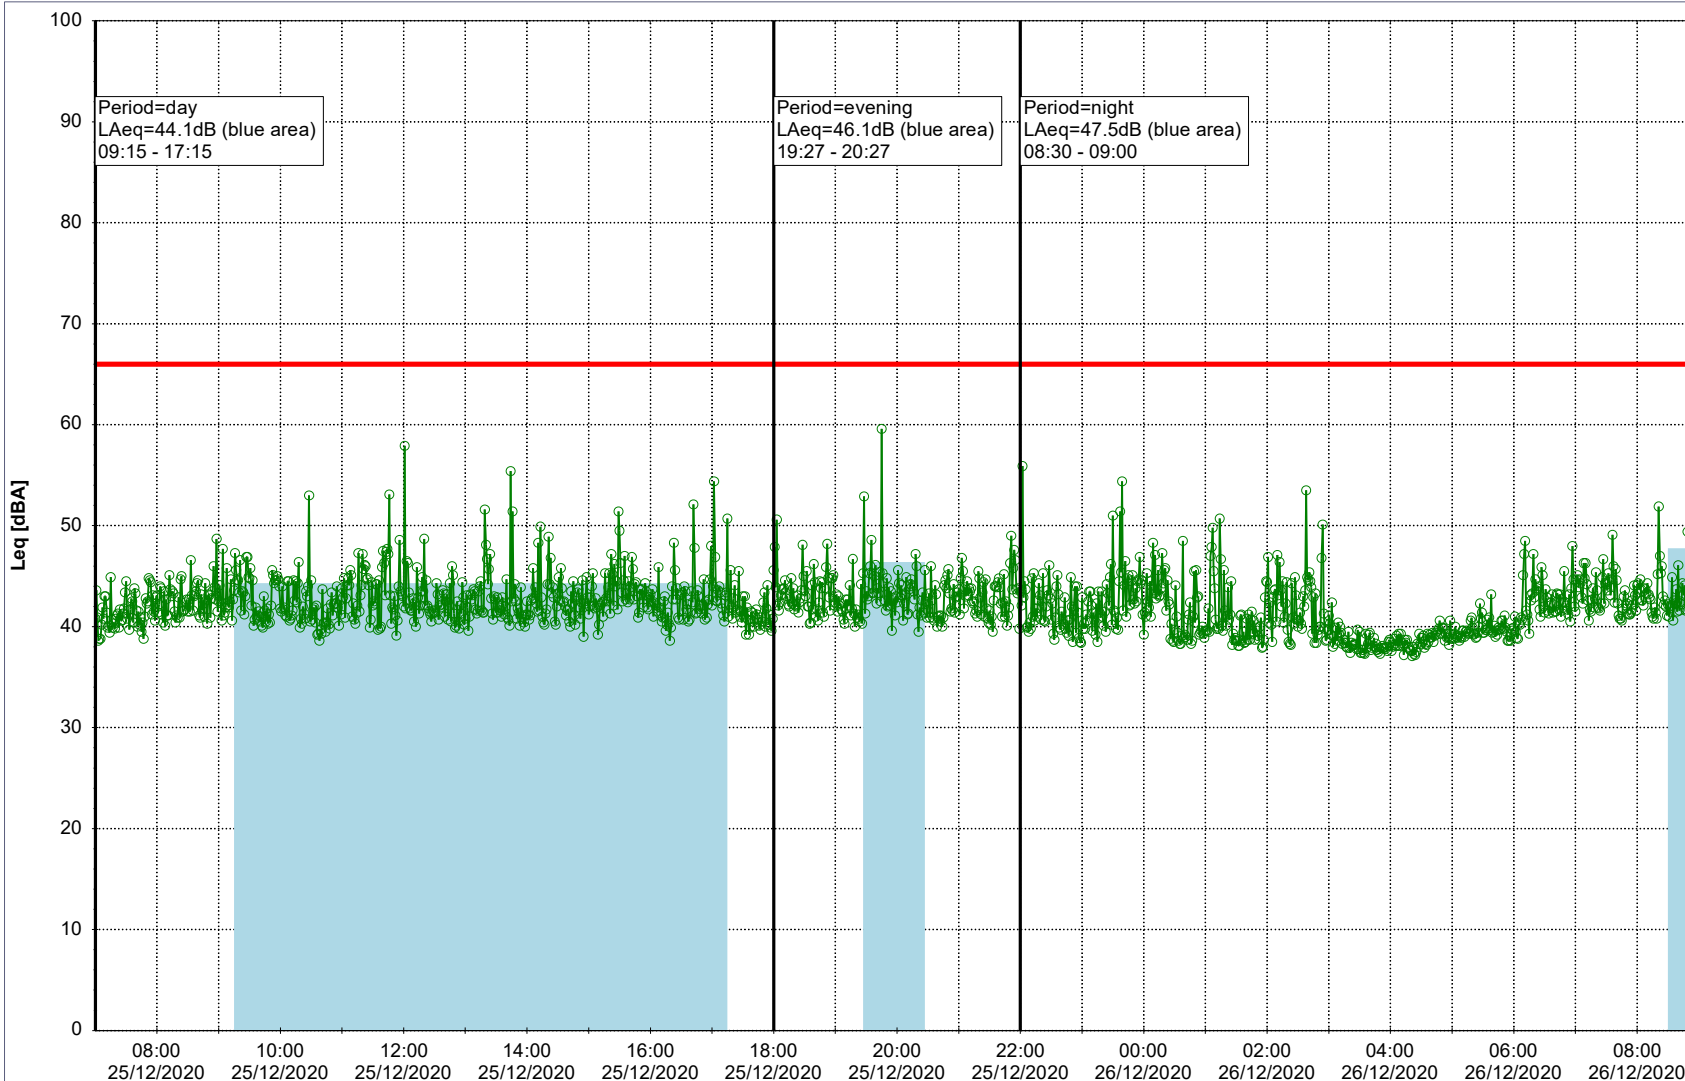

- Ørsted Værket

Noise Time Related Diagram

24/12/2020
25/12/2020

○○○○ EBR-OVK_NS02

Project: Kronos Sydhavnen
Construction: Enghave Brygge
Location: N-V

Plan View

Remarks

- Ørsted Værket

Noise Time Related Diagram

25/12/2020
26/12/2020

○○○○ EBR-OVK_NS02

Project: Kronos Sydhavnen
Construction: Enghave Brygge
Location: N-V

Plan View

Remarks

- Ørsted Værket

Noise Time Related Diagram

26/12/2020
27/12/2020

○○○○ EBR-OVK_NS02

Project: Kronos Sydhavnen
Construction: Enghave Brygge
Location: N-V

Plan View

Remarks

- Ørsted Værket

Noise Time Related Diagram

27/12/2020
28/12/2020