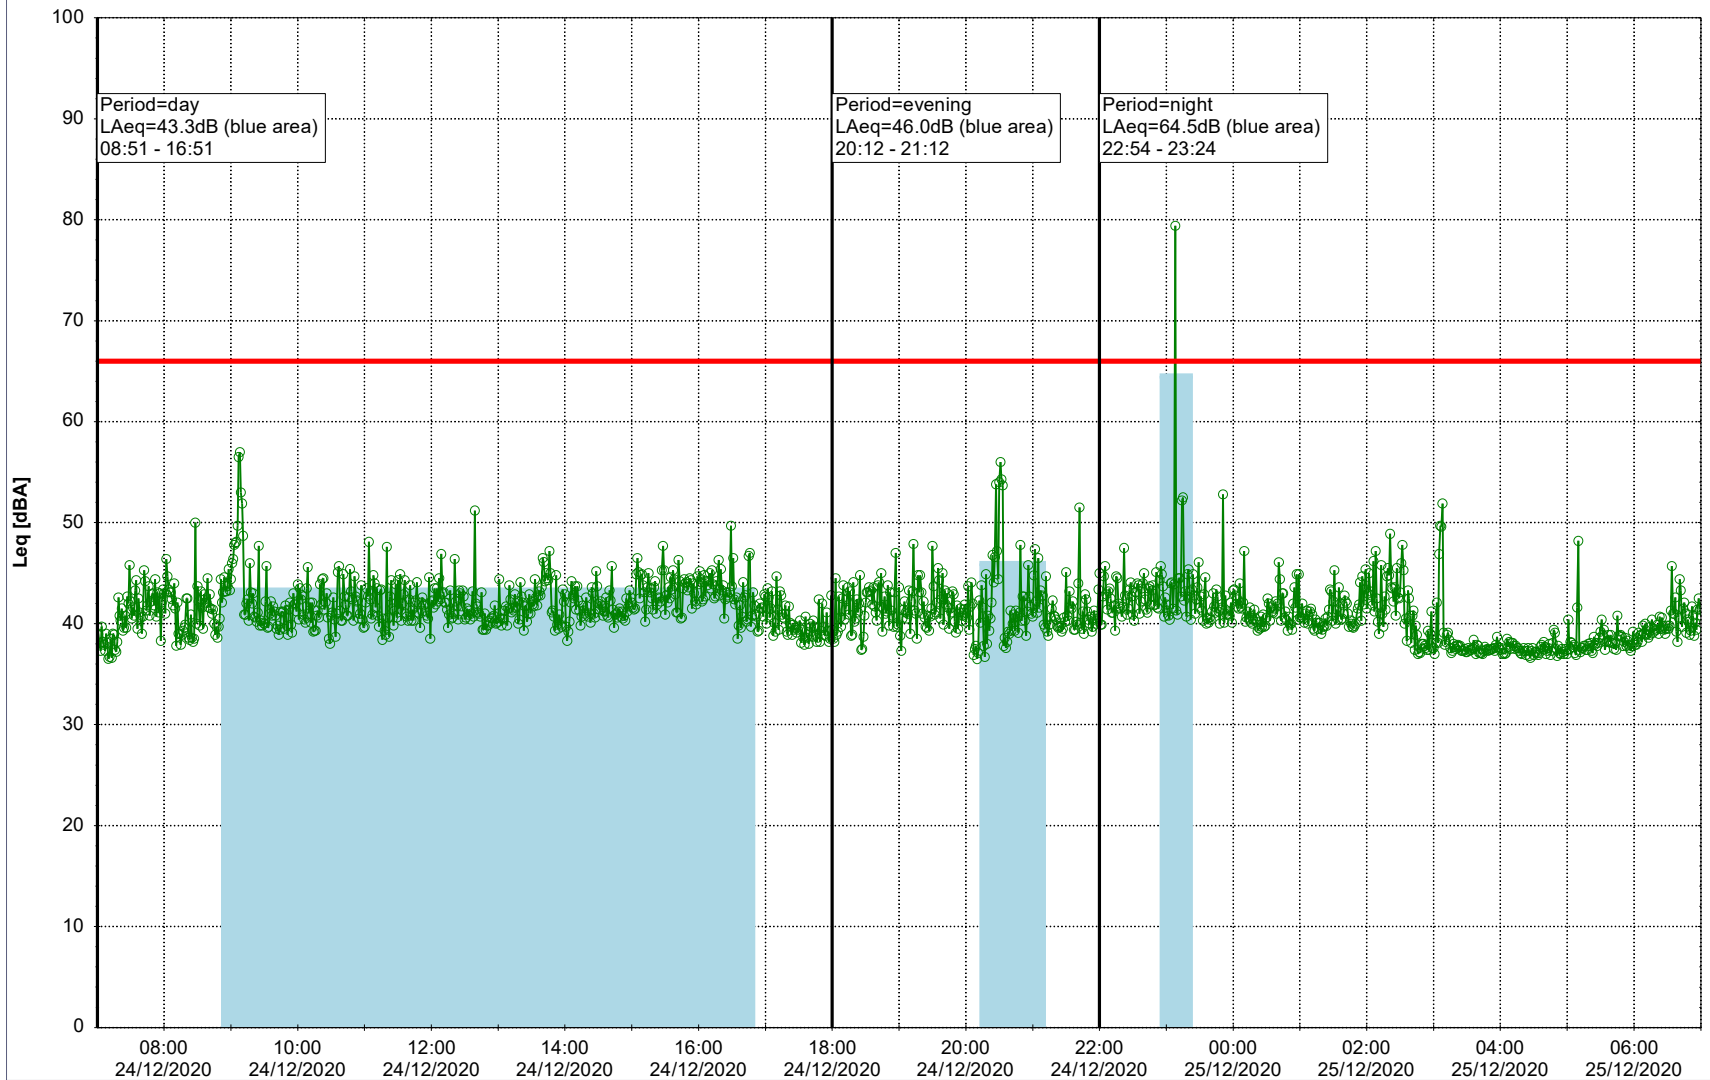

Remarks

- Ørsted Værket

Noise Time Related Diagram

23/12/2020
24/12/2020

○○○ EBR-OVK_NS02

Project: Kronos Sydhavnen
Construction: Enghave Brygge
Location: N-V

Plan View

Remarks

- Ørsted Værket

Noise Time Related Diagram

24/12/2020
25/12/2020

○○○○ EBR-OVK_NS02

Project: Kronos Sydhavnen
Construction: Enghave Brygge
Location: N-V

Plan View

Remarks

- Ørsted Værket

Noise Time Related Diagram

25/12/2020
26/12/2020

○○○○ EBR-OVK_NS02

Project: Kronos Sydhavnen
Construction: Enghave Brygge
Location: N-V

Plan View

Remarks

- Ørsted Værket

Noise Time Related Diagram

26/12/2020
27/12/2020

○○○○ EBR-OVK_NS02

Project: Kronos Sydhavnen
Construction: Enghave Brygge
Location: N-V

Plan View

Remarks

- Ørsted Værket

Noise Time Related Diagram

27/12/2020
28/12/2020