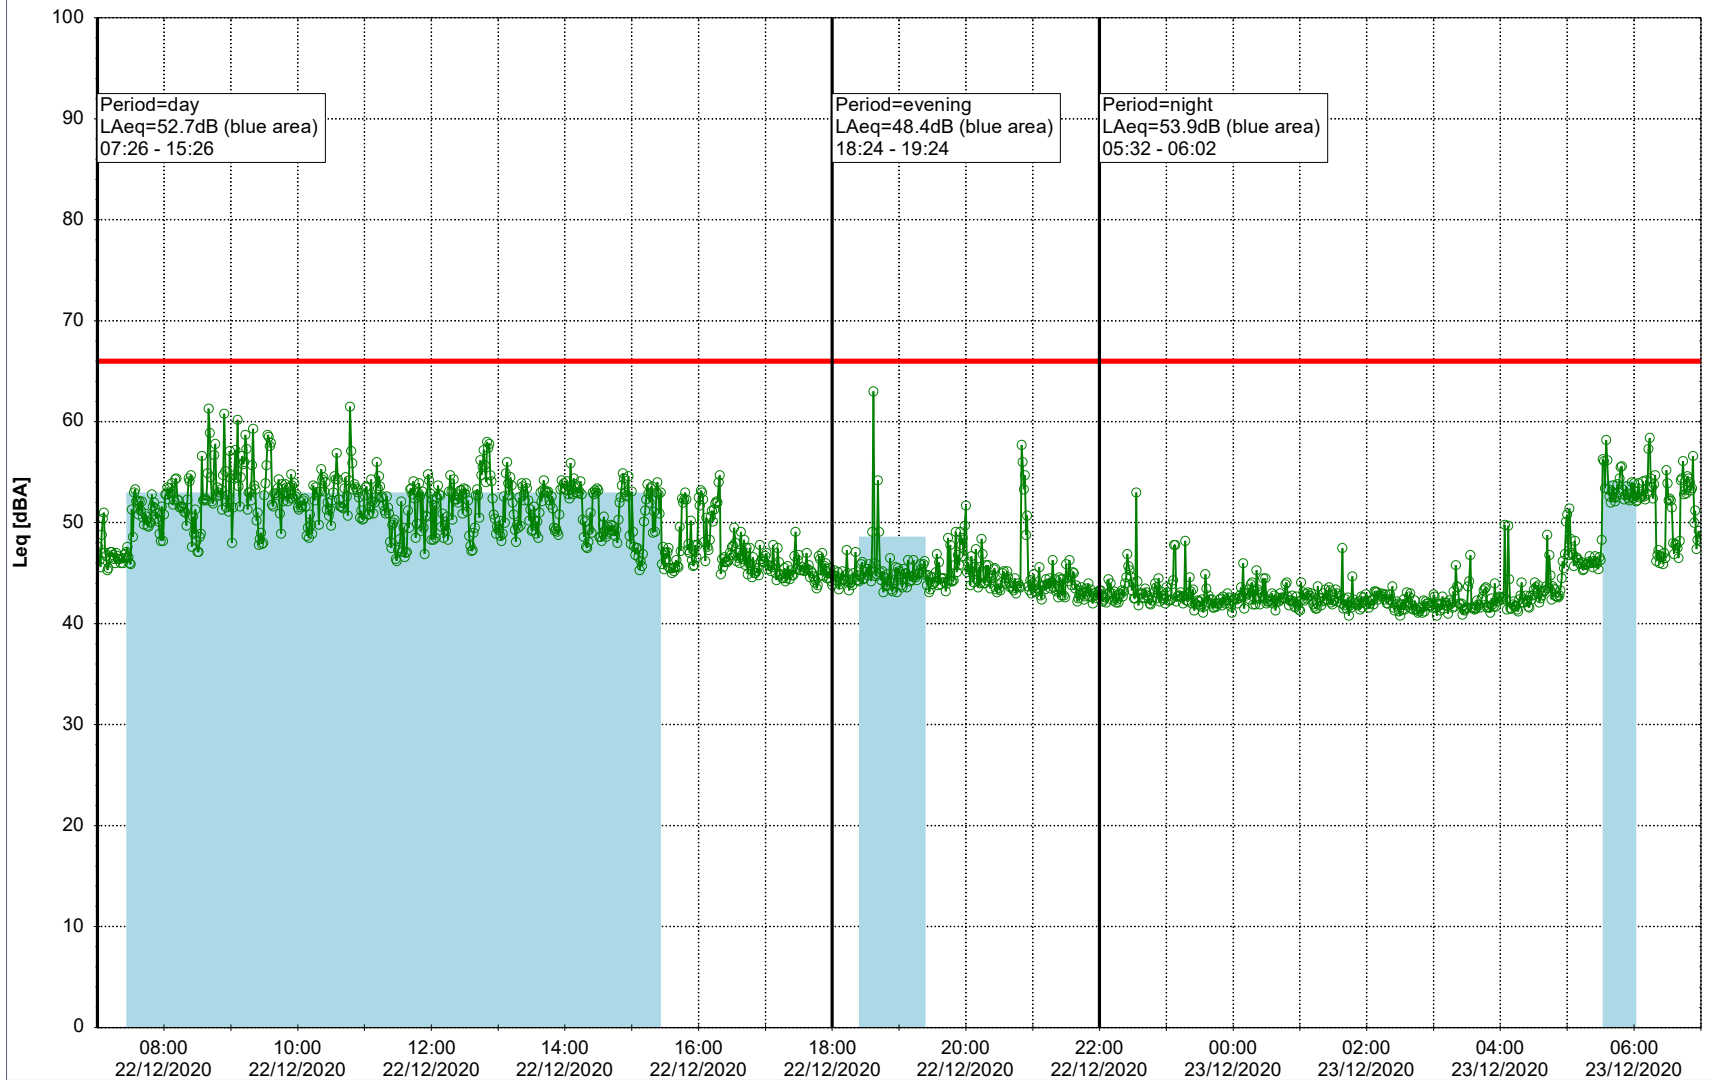

Plan View

Remarks

- Ørsted Værket

Noise Time Related Diagram

22/12/2020
23/12/2020

○○○ EBR-OVK_NS02

Project: Kronos Sydhavnen
Construction: Enghave Brygge
Location: N-V

Plan View

Remarks

- Ørsted Værket

Noise Time Related Diagram

23/12/2020
24/12/2020

○○○ EBR-OVK_NS02

Project: Kronos Sydhavnen
Construction: Enghave Brygge
Location: N-V

Plan View

Remarks

- Ørsted Værket

Noise Time Related Diagram

24/12/2020
25/12/2020

○○○○ EBR-OVK_NS02

Project: Kronos Sydhavnen
Construction: Enghave Brygge
Location: N-V

Plan View

Remarks

- Ørsted Værket

26/12/2020
27/12/2020

○○○○ EBR-OVK_NS02

Project: Kronos Sydhavnen
Construction: Enghave Brygge
Location: N-V

Plan View

Remarks

- Ørsted Værket

Noise Time Related Diagram

27/12/2020
28/12/2020