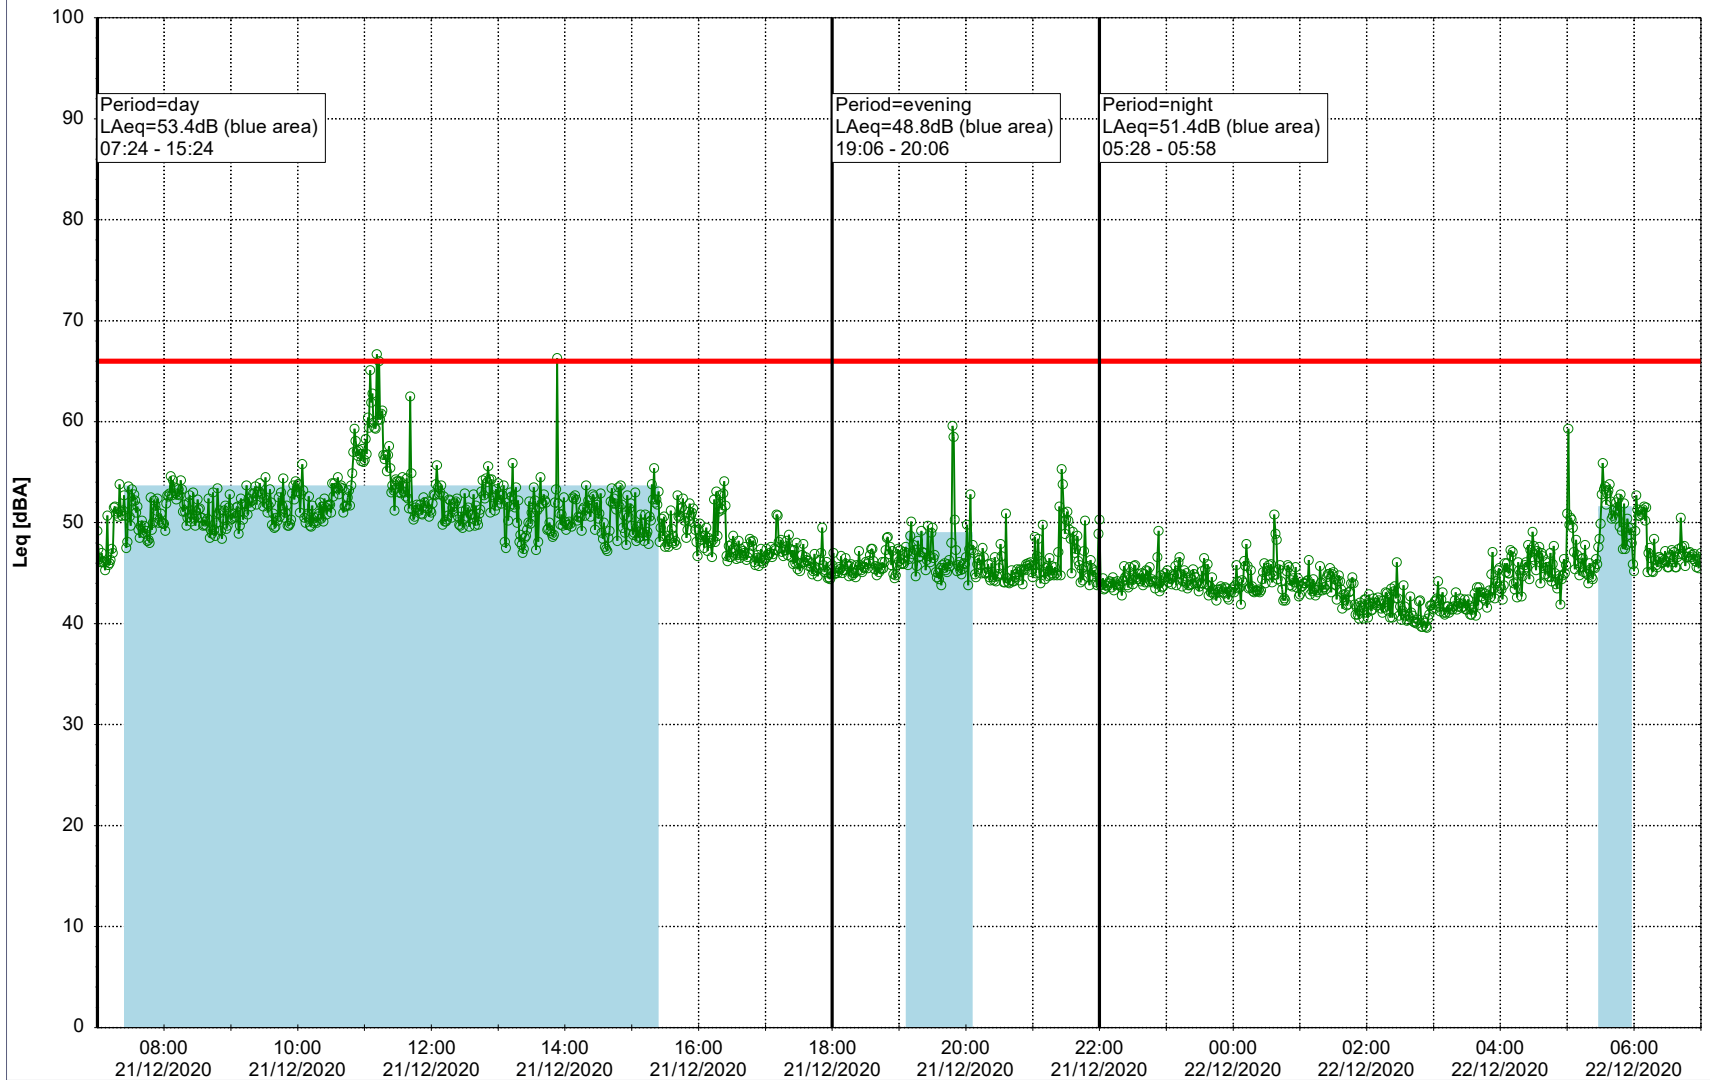

Project: Kronos Sydhavnen
Construction: Enghave Brygge
Location: N-V

Plan View

Remarks

- Ørsted Værket

Noise Time Related Diagram

21/12/2020
22/12/2020

○○○ EBR-OVK_NS02

Project: Kronos Sydhavnen
Construction: Enghave Brygge
Location: N-V

Plan View

Remarks

- Ørsted Værket

Noise Time Related Diagram

22/12/2020
23/12/2020

○○○ EBR-OVK_NS02

Project: Kronos Sydhavnen
Construction: Enghave Brygge
Location: N-V

Plan View

Remarks

- Ørsted Værket

Noise Time Related Diagram

23/12/2020
24/12/2020

○○○ EBR-OVK_NS02

Project: Kronos Sydhavnen
Construction: Enghave Brygge
Location: N-V

Plan View

Remarks

- Ørsted Værket

Noise Time Related Diagram

24/12/2020
25/12/2020

○○○○ EBR-OVK_NS02

Project: Kronos Sydhavnen
Construction: Enghave Brygge
Location: N-V

Plan View

Remarks

- Ørsted Værket