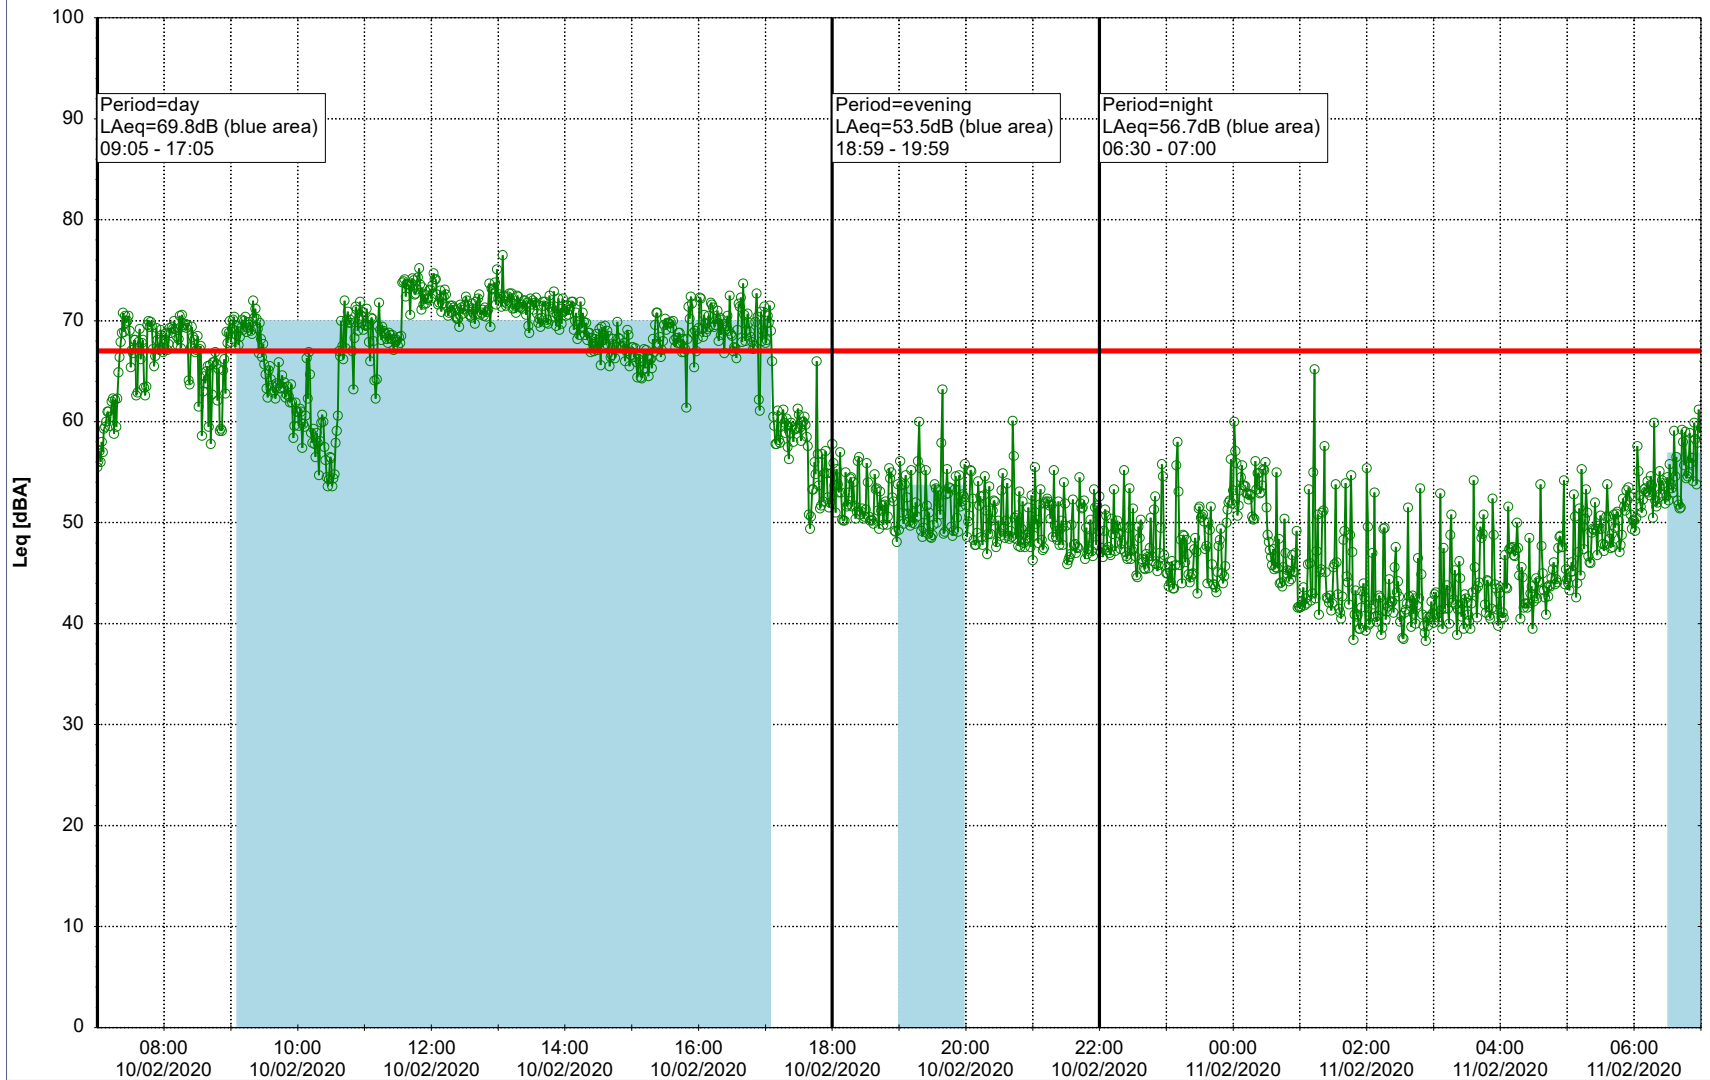

Project: Kronos Sydhavnen
Construction: Ny Ellebjerg
Location: N-V

Plan View

Remarks

...

Noise Time Related Diagram

10/02/2020
11/02/2020

○ NEL_NS01

Project: Kronos Sydhavnen
Construction: Ny Ellebjerg
Location: N-V

Plan View

Remarks

...

Noise Time Related Diagram

11/02/2020

12/02/2020

○ ○ ○ ○ NEL_NS01

Project: Kronos Sydhavnen
Construction: Ny Ellebjerg
Location: N-V

Plan View

Remarks

...

Noise Time Related Diagram

12/02/2020
13/02/2020

○ ○ ○ ○ NEL_NS01

Project: Kronos Sydhavnen
Construction: Ny Ellebjerg
Location: N-V

Plan View

...

Noise Time Related Diagram

15/02/2020
16/02/2020

○ ○ ○ ○ NEL_NS01

Project: Kronos Sydhavnen
Construction: Ny Ellebjerg
Location: N-V

Plan View

Remarks

...