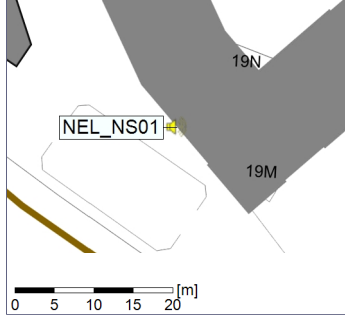

Remarks

...

Noise Time Related Diagram

13/02/2020

14/02/2020

○ ○ ○ NEL_NS01

Project: Kronos Sydhavnen
Construction: Ny Ellebjerg
Location: N-V

Plan View