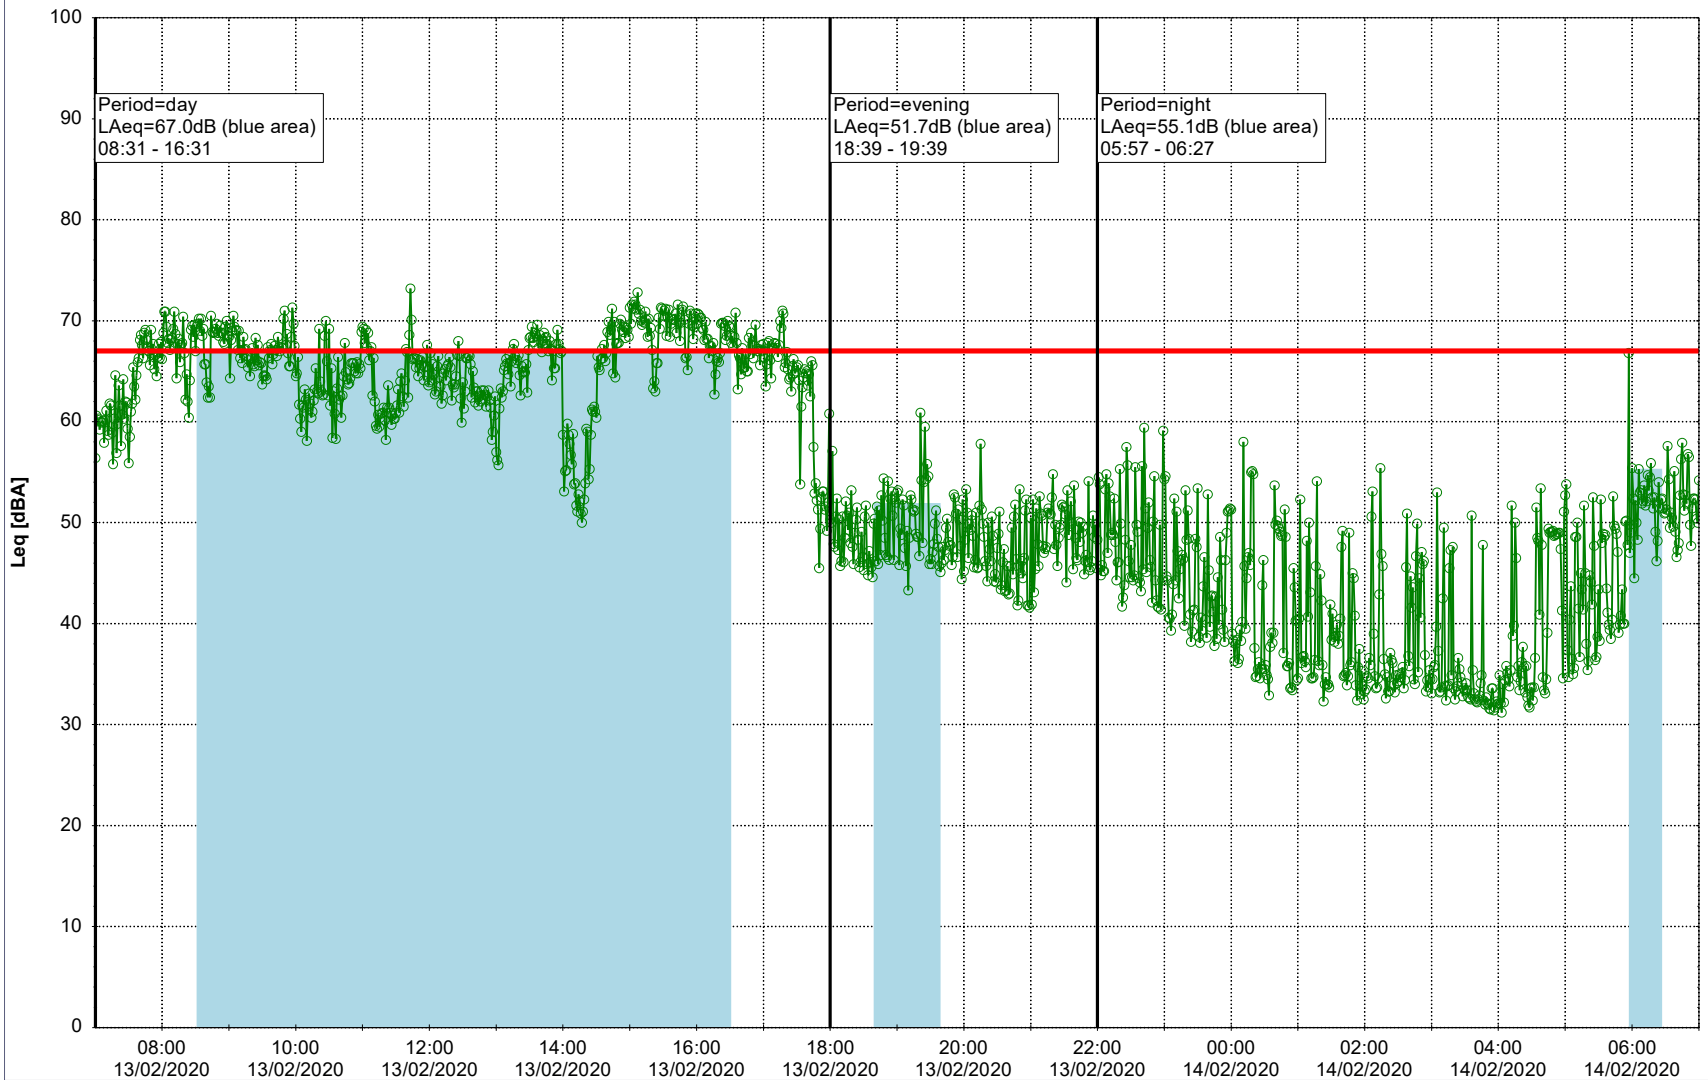

Plan View

Remarks

...

Noise Time Related Diagram

12/02/2020
13/02/2020

○ ○ ○ ○ NEL_NS01

Project: Kronos Sydhavnen
Construction: Ny Ellebjerg
Location: N-V

Plan View

Remarks

...

Noise Time Related Diagram

13/02/2020

14/02/2020

○ ○ ○ NEL_NS01

Project: Kronos Sydhavnen
Construction: Ny Ellebjerg
Location: N-V

Plan View

Remarks

...

Noise Time Related Diagram

14/02/2020
15/02/2020

○ ○ ○ ○ NEL_NS01

Project: Kronos Sydhavnen
Construction: Ny Ellebjerg
Location: N-V

Plan View

Remarks

...

Noise Time Related Diagram

15/02/2020
16/02/2020

○ ○ ○ ○ NEL_NS01

Project: Kronos Sydhavnen
Construction: Ny Ellebjerg
Location: N-V

Plan View

Remarks

...