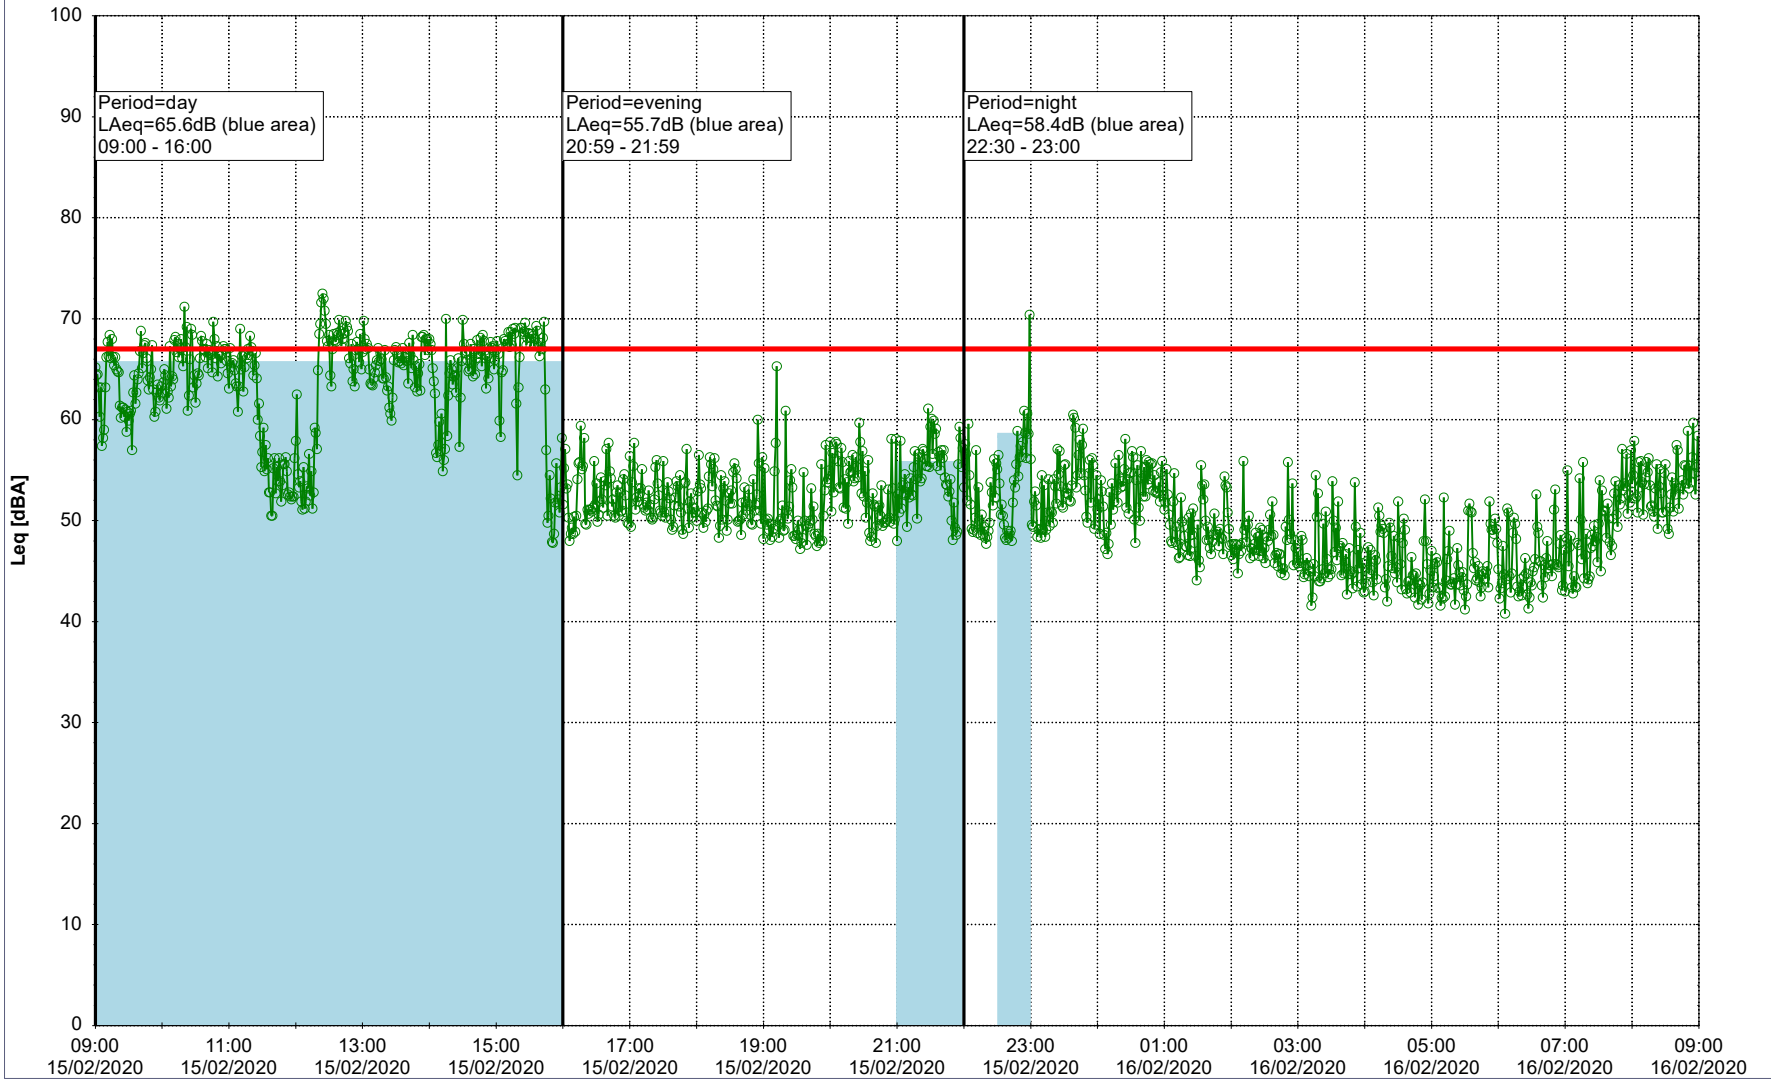

Remarks

...

Noise Time Related Diagram

14/02/2020
15/02/2020

○ ○ ○ ○ NEL_NS01

Project: Kronos Sydhavnen
Construction: Ny Ellebjerg
Location: N-V

Plan View

Remarks

...

Noise Time Related Diagram

15/02/2020
16/02/2020

○ ○ ○ ○ NEL_NS01

Project: Kronos Sydhavnen
Construction: Ny Ellebjerg
Location: N-V

Plan View

Remarks

...