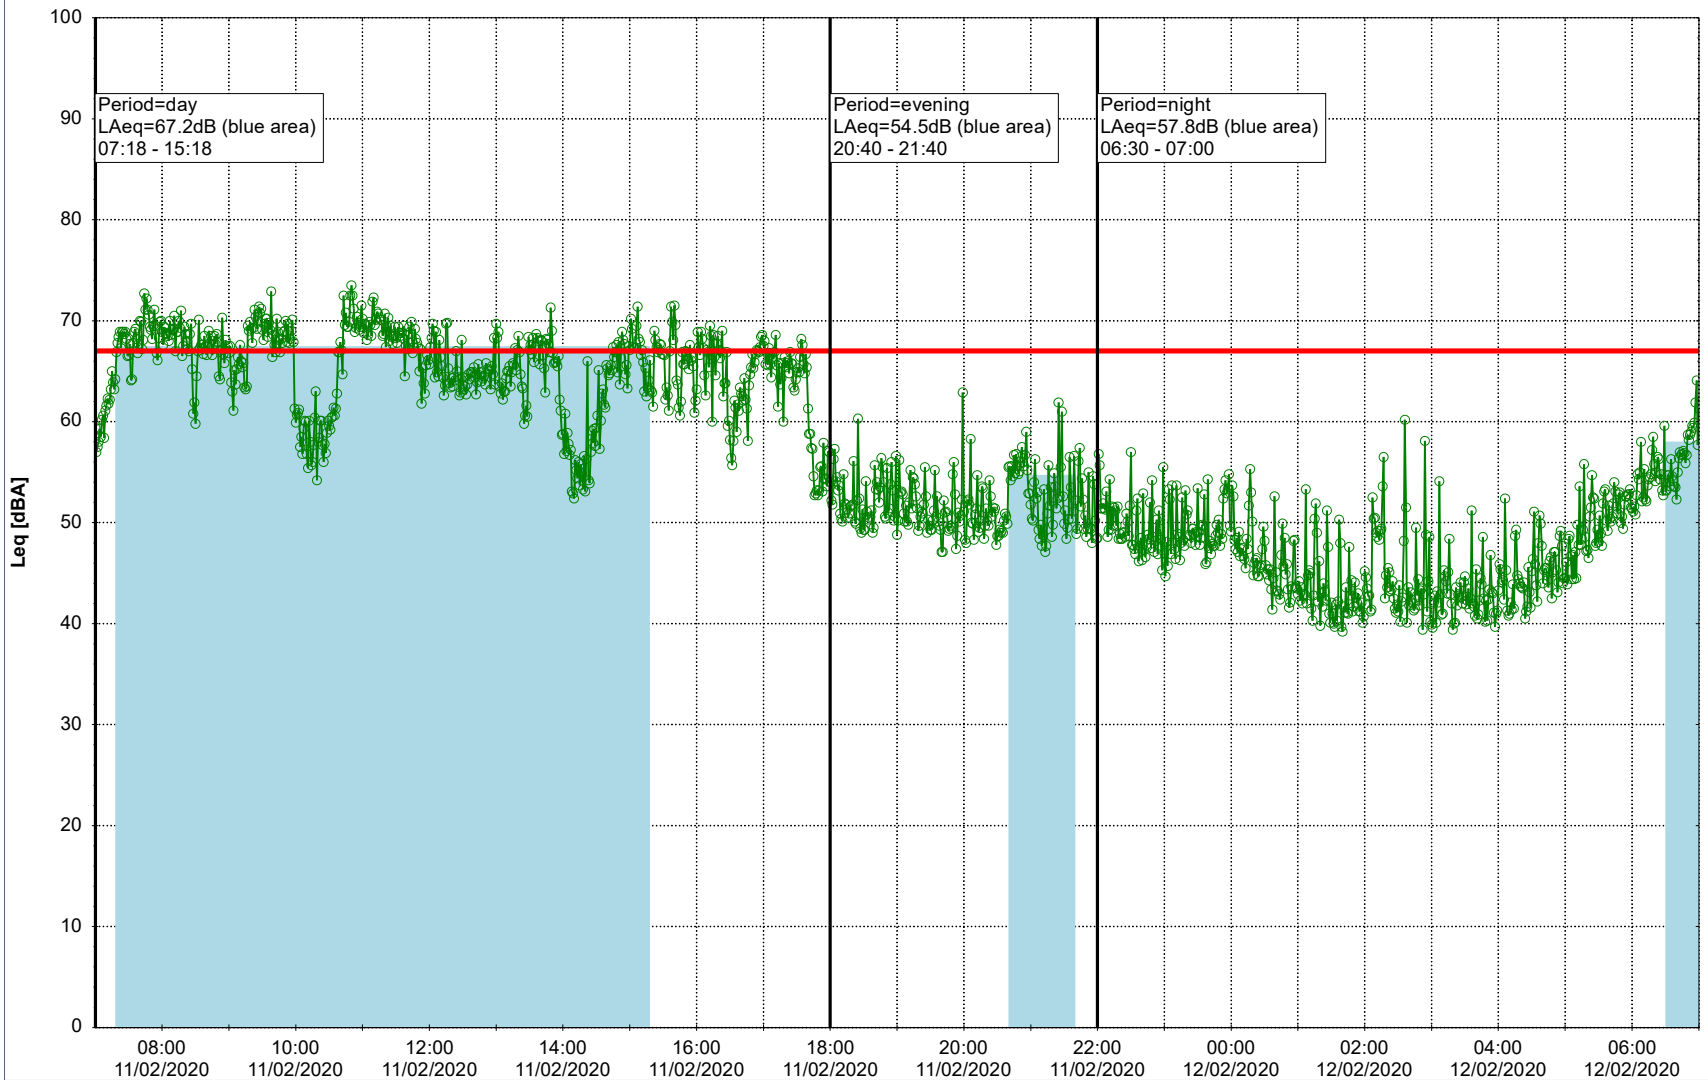

Plan View

Remarks

...

Noise Time Related Diagram

11/02/2020

12/02/2020

○ ○ ○ ○ NEL_NS01

Project: Kronos Sydhavnen
Construction: Ny Ellebjerg
Location: N-V

Plan View

Remarks

...

Noise Time Related Diagram

12/02/2020
13/02/2020

○ ○ ○ ○ NEL_NS01

Project: Kronos Sydhavnen
Construction: Ny Ellebjerg
Location: N-V

Plan View

Remarks

...

Noise Time Related Diagram

13/02/2020

14/02/2020

○ ○ ○ NEL_NS01

Project: Kronos Sydhavnen
Construction: Ny Ellebjerg
Location: N-V

Plan View

Remarks

...

Noise Time Related Diagram

14/02/2020
15/02/2020

○ ○ ○ ○ NEL_NS01

Project: Kronos Sydhavnen
Construction: Ny Ellebjerg
Location: N-V

Plan View

Remarks