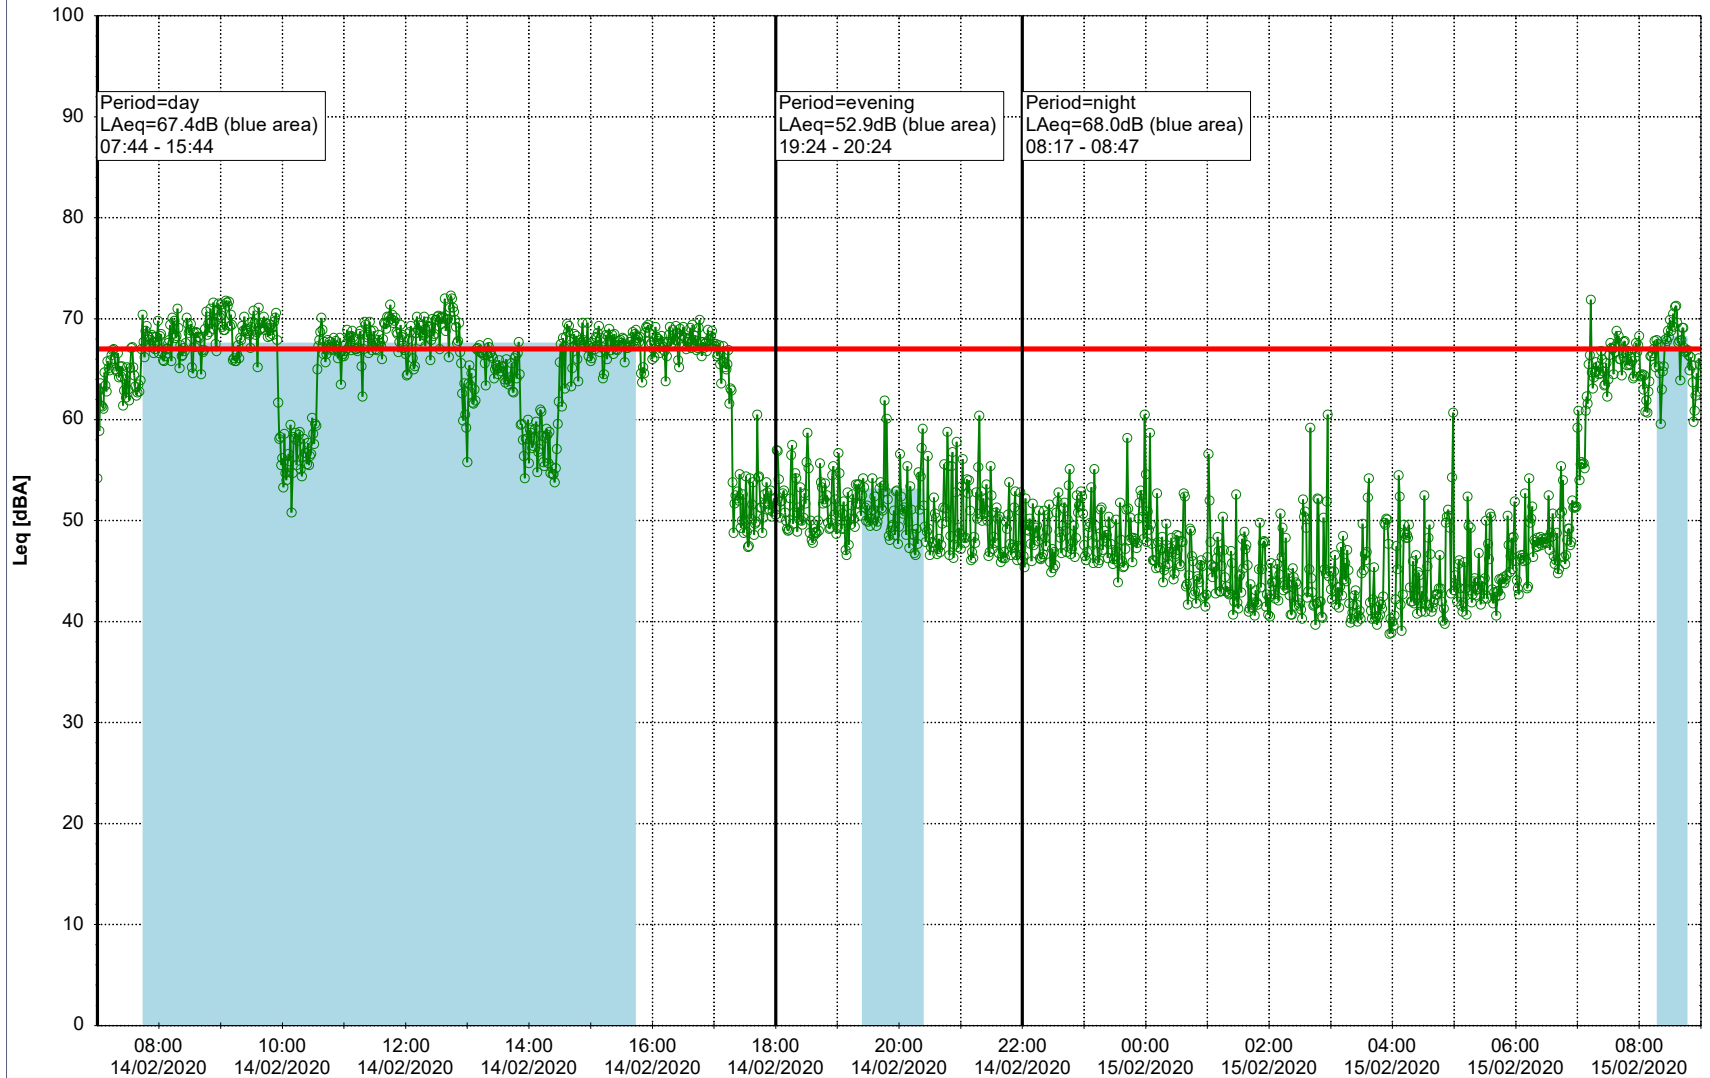

Plan View

Remarks

...

Noise Time Related Diagram

12/02/2020
13/02/2020

○ ○ ○ ○ NEL_NS01

Project: Kronos Sydhavnen
Construction: Ny Ellebjerg
Location: N-V

Plan View

Remarks

...

Noise Time Related Diagram

13/02/2020

14/02/2020

○ ○ ○ NEL_NS01

Project: Kronos Sydhavnen
Construction: Ny Ellebjerg
Location: N-V

Plan View

Remarks

...

Noise Time Related Diagram

14/02/2020
15/02/2020

○ ○ ○ ○ NEL_NS01

Project: Kronos Sydhavnen
Construction: Ny Ellebjerg
Location: N-V

Plan View

Remarks

...

Noise Time Related Diagram

15/02/2020
16/02/2020

○ ○ ○ ○ NEL_NS01

Project: Kronos Sydhavnen
Construction: Ny Ellebjerg
Location: N-V

Plan View

Remarks

...