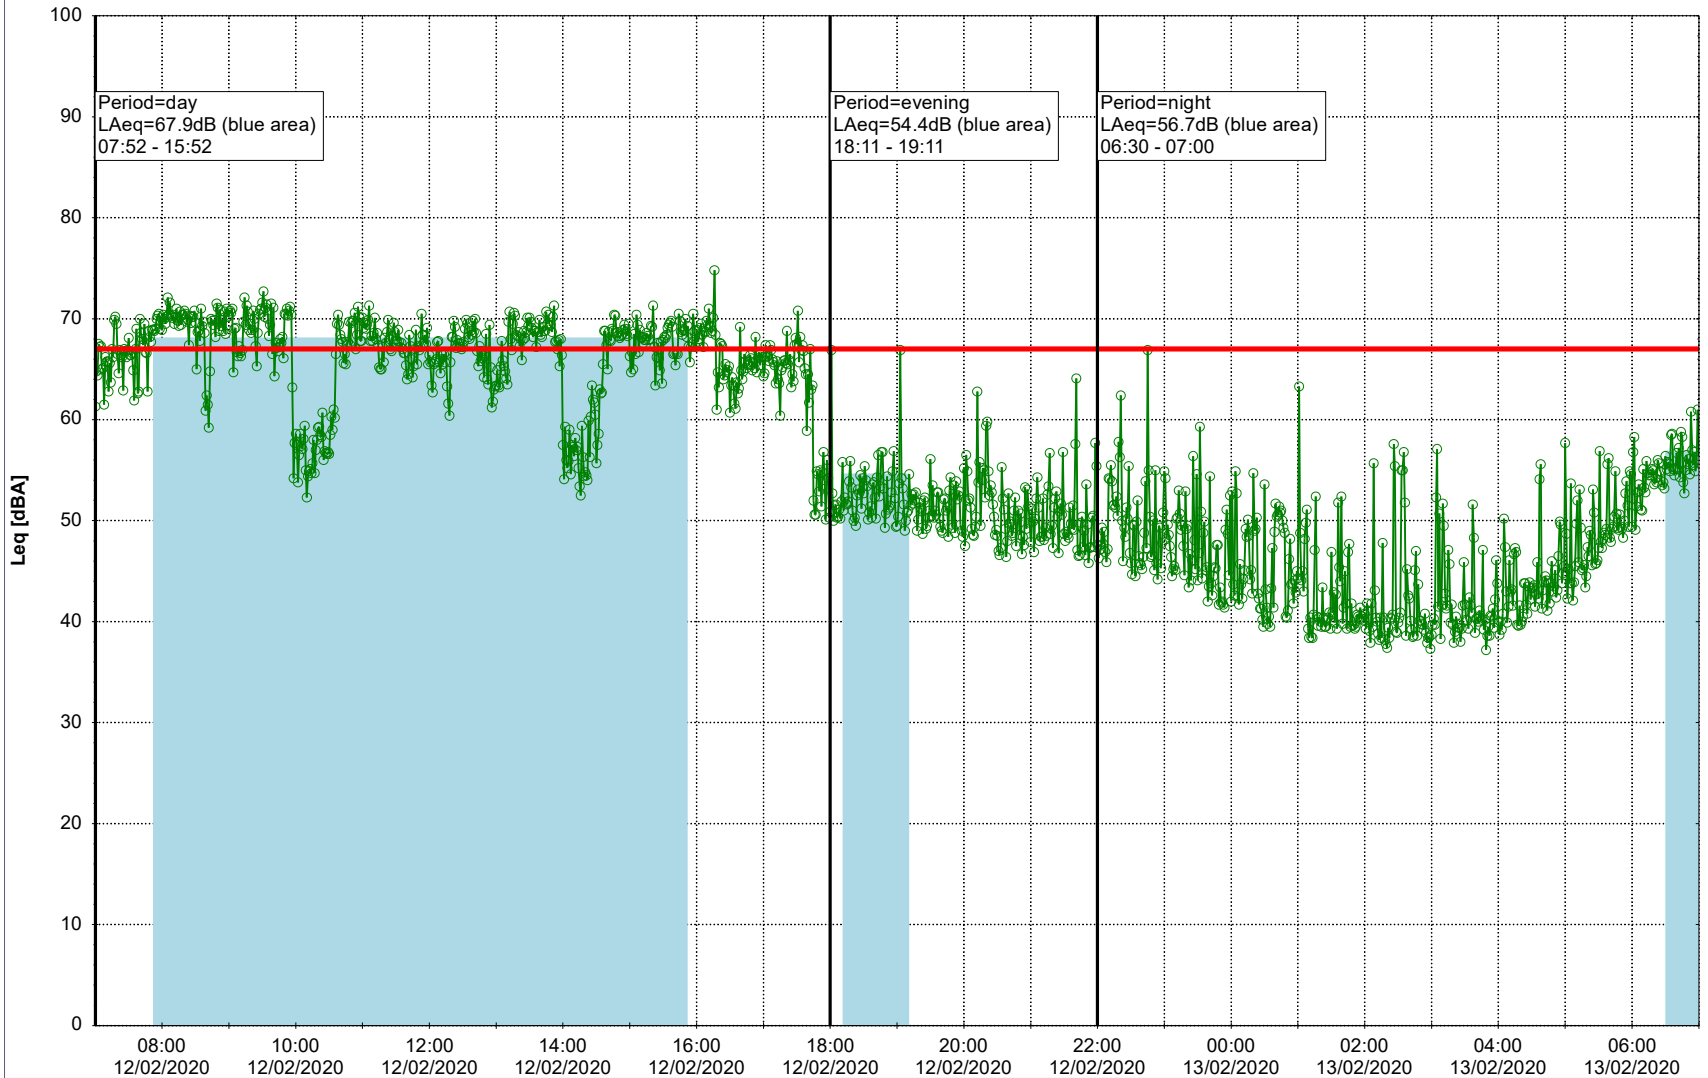

Plan View

Remarks

...

Noise Time Related Diagram

12/02/2020
13/02/2020

○ ○ ○ ○ NEL_NS01

Project: Kronos Sydhavnen
Construction: Ny Ellebjerg
Location: N-V

Plan View

Remarks

...

Noise Time Related Diagram

13/02/2020

14/02/2020

○ ○ ○ NEL_NS01

Project: Kronos Sydhavnen
Construction: Ny Ellebjerg
Location: N-V

Plan View

Remarks

...

Noise Time Related Diagram

14/02/2020
15/02/2020

○ ○ ○ ○ NEL_NS01

Project: Kronos Sydhavnen
Construction: Ny Ellebjerg
Location: N-V

Plan View

Remarks

...

Noise Time Related Diagram

15/02/2020
16/02/2020

○ ○ ○ ○ NEL_NS01

Project: Kronos Sydhavnen
Construction: Ny Ellebjerg
Location: N-V

Plan View

Remarks

...