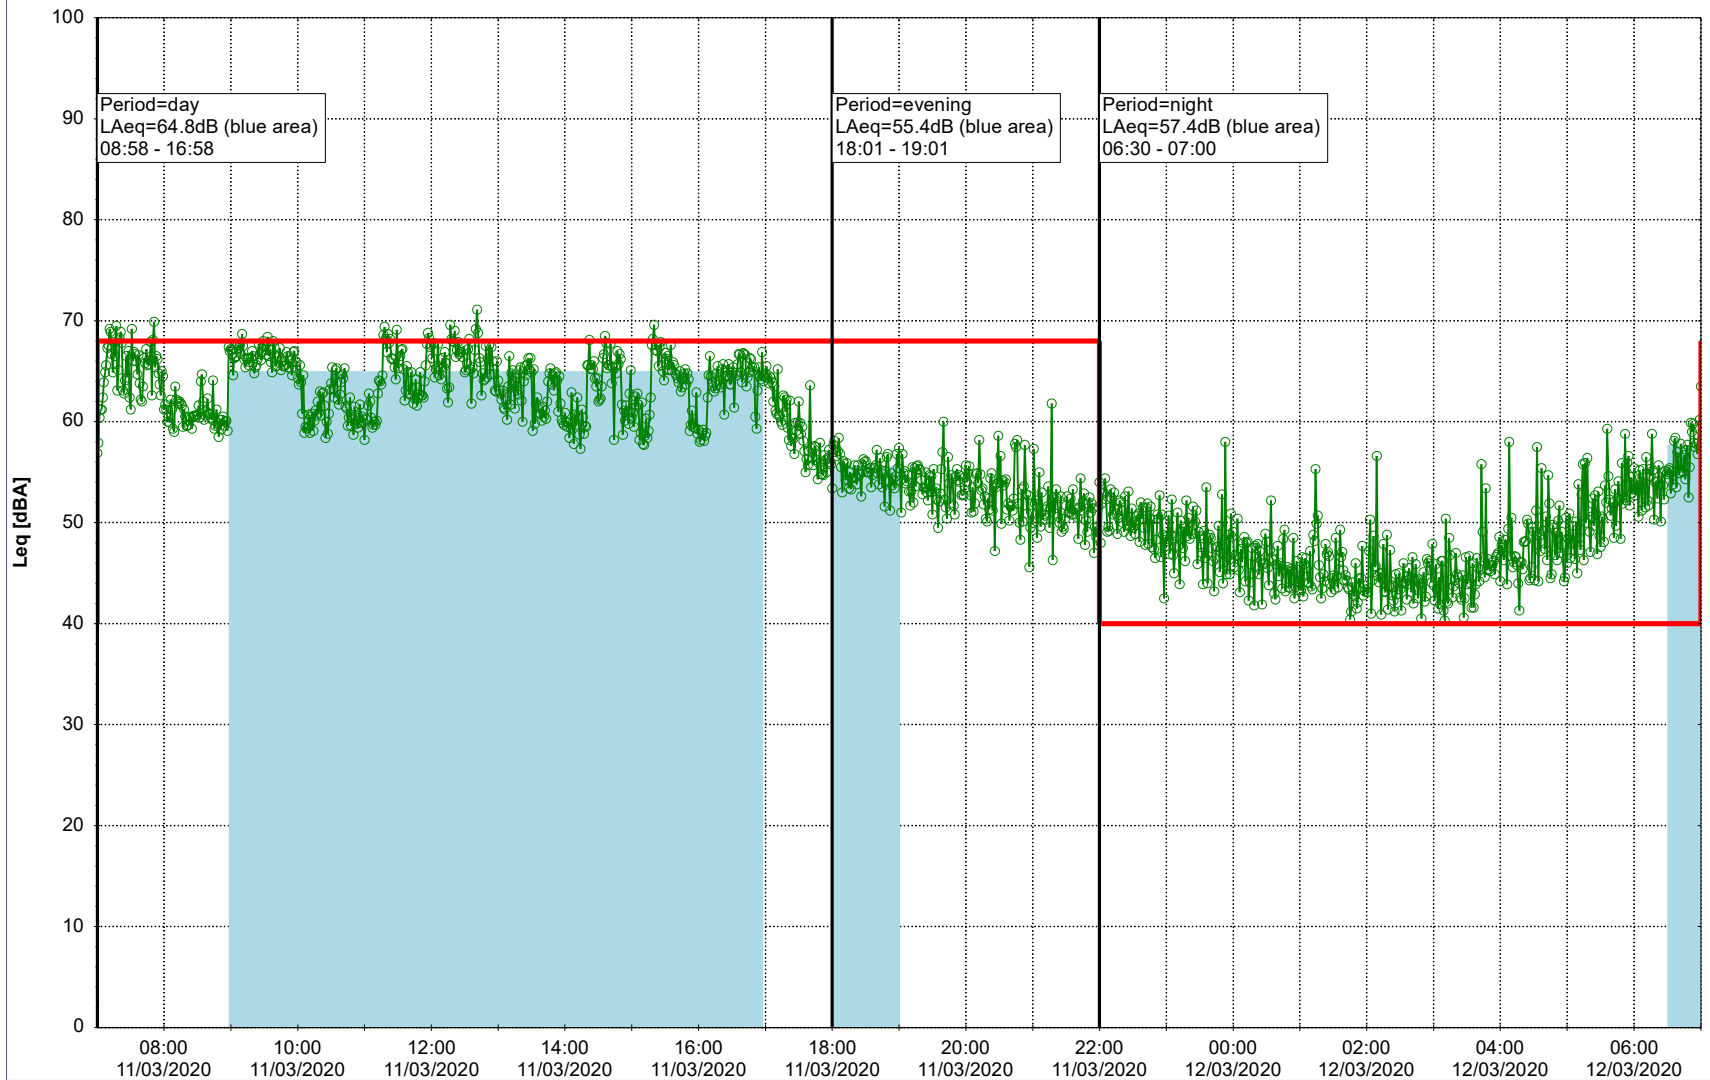

Plan View

Remarks

...

Noise Time Related Diagram

10/03/2020
11/03/2020

○ ○ ○ ○ HOL_NS01

Project: Kronos Sydhavnen
Construction: Havneholmen
Location: N-V

Plan View

Remarks

...

Noise Time Related Diagram

11/03/2020
12/03/2020

○ ○ ○ ○ HOL_NS01

Project: Kronos Sydhavnen
Construction: Havneholmen
Location: N-V

Plan View

Remarks

...

Noise Time Related Diagram

12/03/2020
13/03/2020

○ ○ ○ ○ HOL_NS01

Project: Kronos Sydhavnen
Construction: Havneholmen
Location: N-V

Plan View

Remarks

...

Noise Time Related Diagram

13/03/2020
14/03/2020

○ ○ ○ ○ HOL_NS01

Project: Kronos Sydhavnen
Construction: Havneholmen
Location: N-V

Plan View

Remarks

...

Noise Time Related Diagram