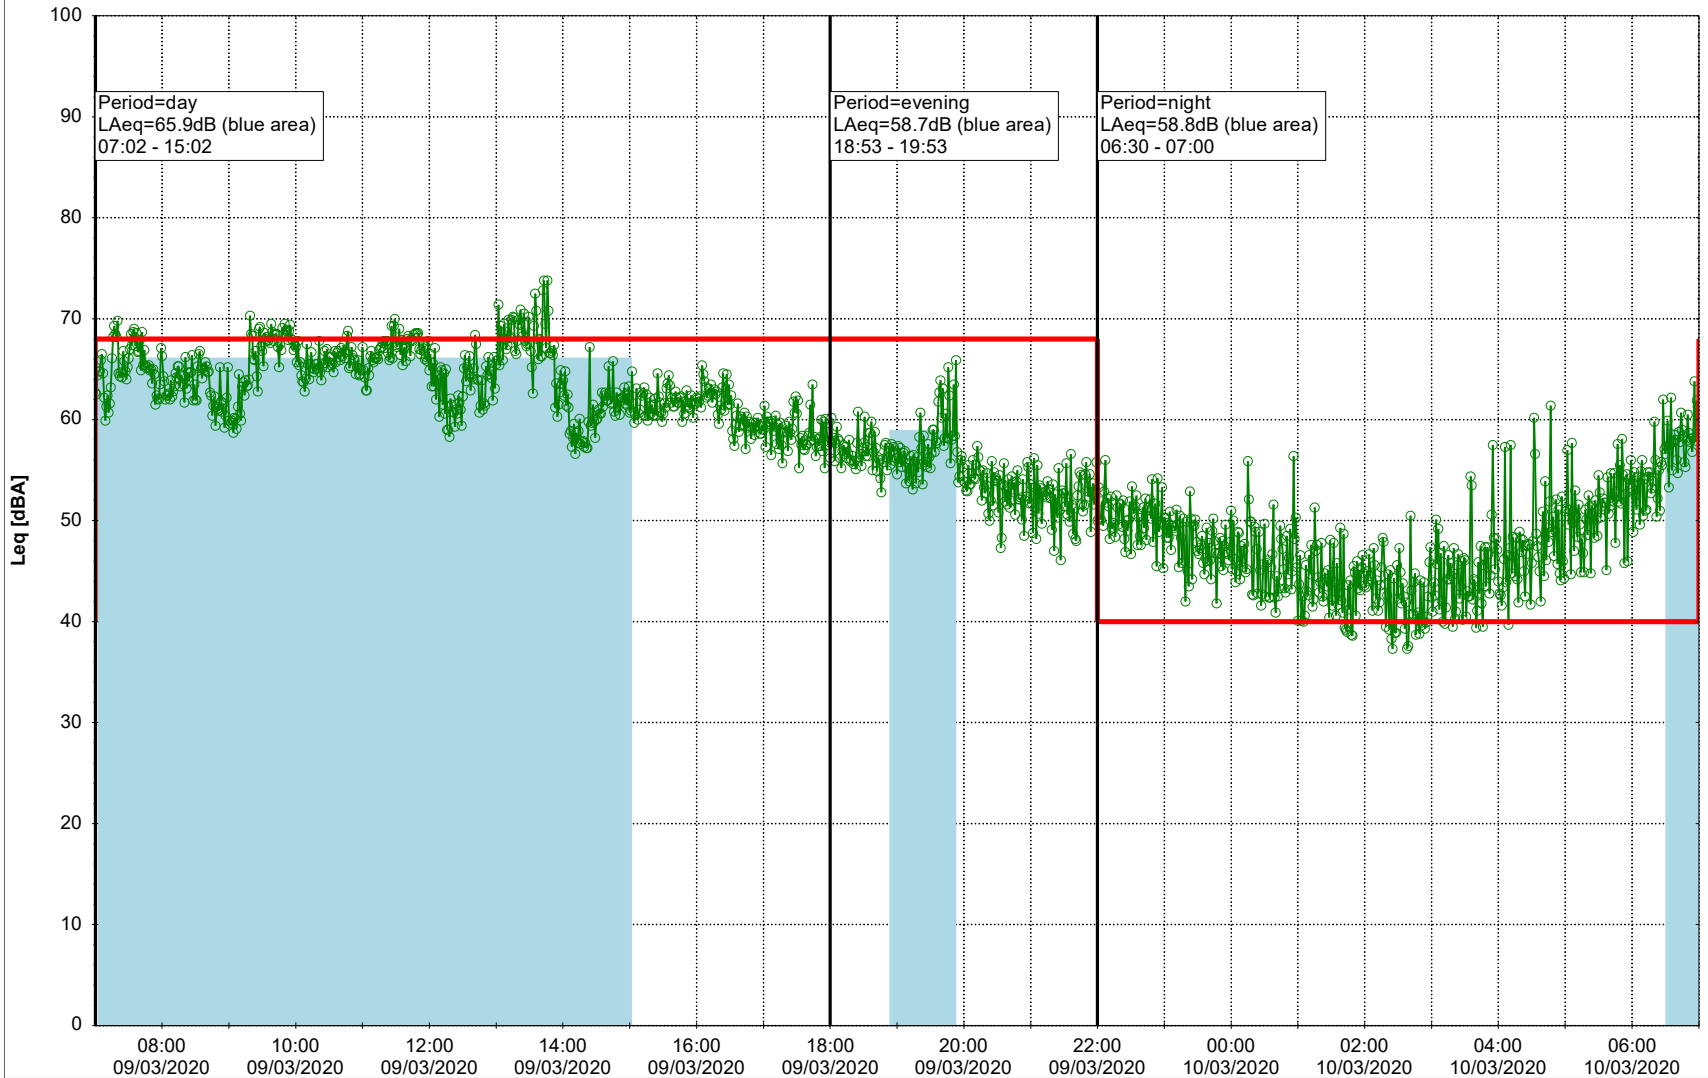

Project: Kronos Sydhavnen
Construction: Havneholmen
Location: N-V

Plan View

Remarks

...

Noise Time Related Diagram

09/03/2020
10/03/2020

o o o o HOL_NS01

Project: Kronos Sydhavnen
Construction: Havneholmen
Location: N-V

Plan View

Remarks

...

Noise Time Related Diagram

10/03/2020
11/03/2020

○ ○ ○ ○ HOL_NS01

Project: Kronos Sydhavnen
Construction: Havneholmen
Location: N-V

Plan View

Remarks

...

Noise Time Related Diagram

11/03/2020
12/03/2020

○ ○ ○ ○ HOL_NS01

Project: Kronos Sydhavnen
Construction: Havneholmen
Location: N-V

Plan View

Remarks

Noise Time Related Diagram

13/03/2020
14/03/2020

○ ○ ○ ○ HOL_NS01

Project: Kronos Sydhavnen
Construction: Havneholmen
Location: N-V

Plan View

Remarks

...

Noise Time Related Diagram