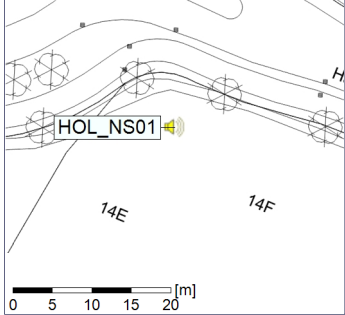

Plan View

Remarks

...

Noise Time Related Diagram

10/03/2020
11/03/2020

○ ○ ○ ○ HOL_NS01

Project: Kronos Sydhavnen
Construction: Havneholmen
Location: N-V

Plan View