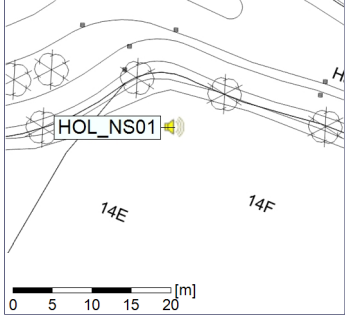

Remarks

...

Noise Time Related Diagram

11/03/2020
12/03/2020

○ ○ ○ ○ HOL_NS01

Project: Kronos Sydhavnen
Construction: Havneholmen
Location: N-V

Plan View

Remarks

...

Noise Time Related Diagram

12/03/2020
13/03/2020

○ ○ ○ ○ HOL_NS01

Project: Kronos Sydhavnen
Construction: Havneholmen
Location: N-V

Plan View

Remarks

...