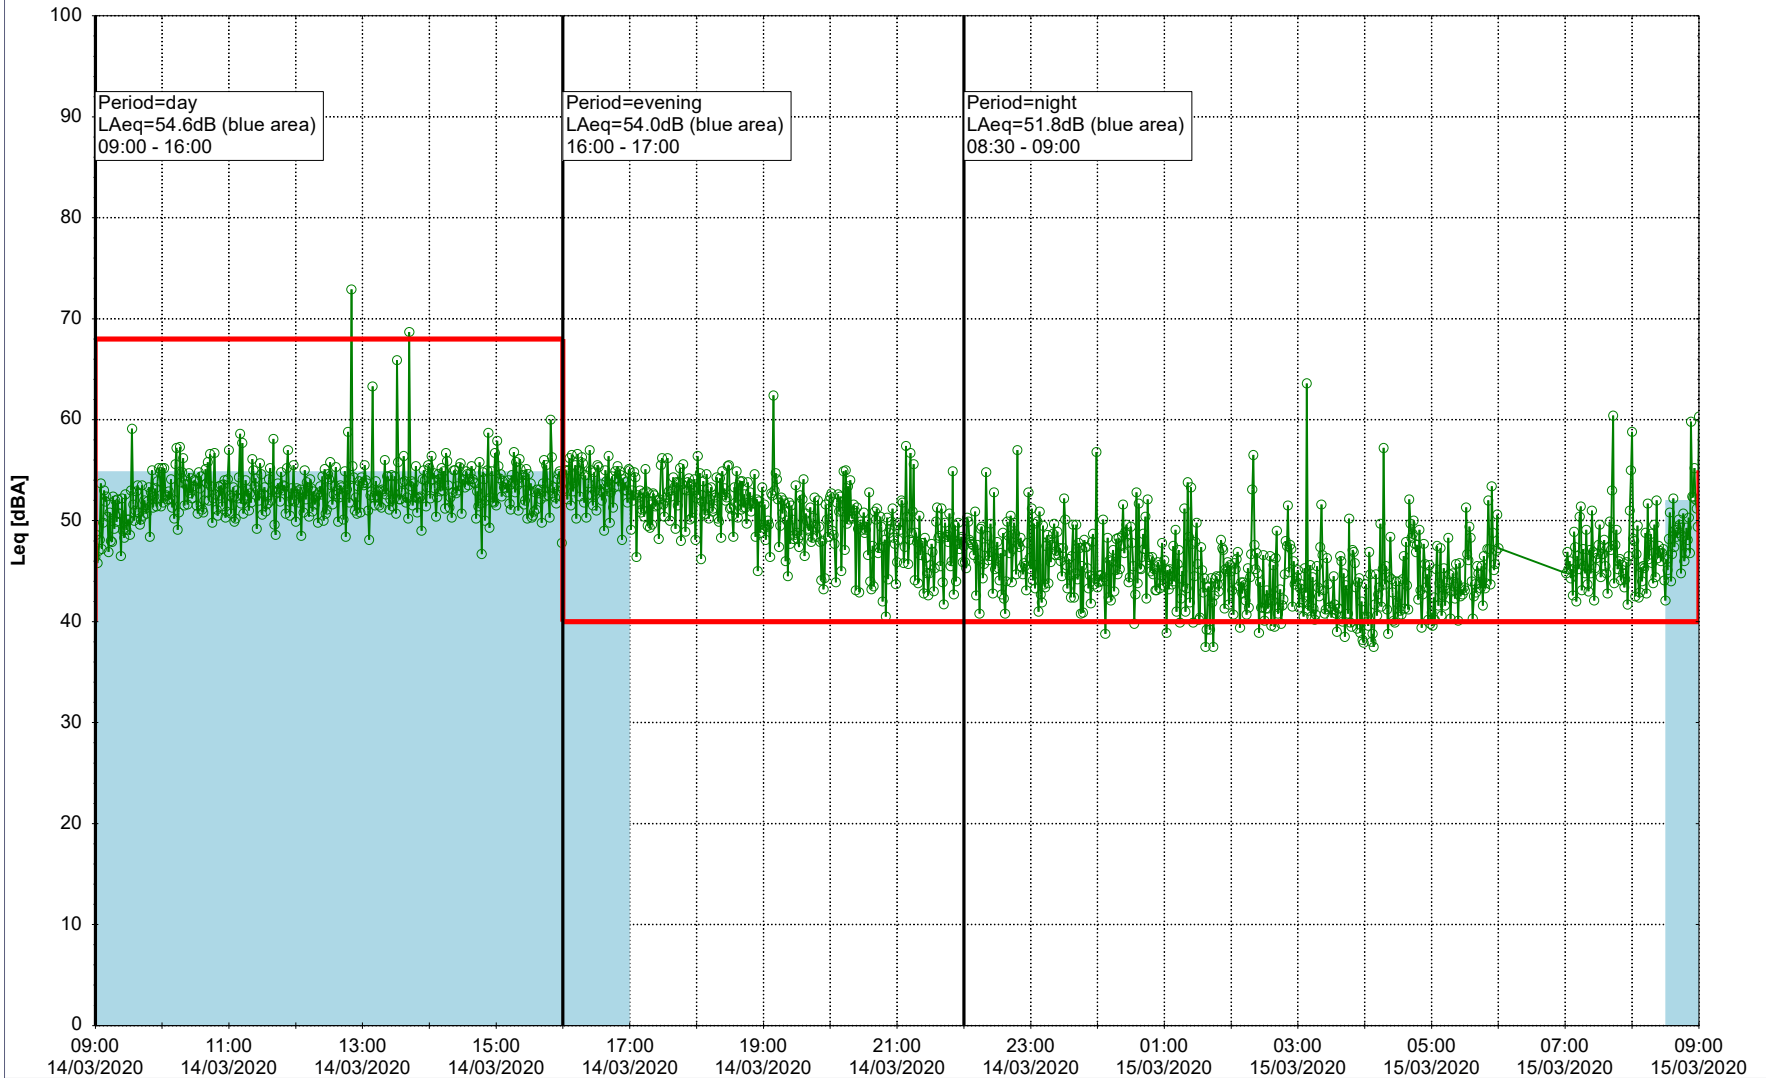

Noise Time Related Diagram

13/03/2020
14/03/2020

○ ○ ○ ○ HOL_NS01

Project: Kronos Sydhavnen
Construction: Havneholmen
Location: N-V

Plan View

Remarks

...

Noise Time Related Diagram

14/03/2020
15/03/2020

○ ○ ○ ○ HOL_NS01

Project: Kronos Sydhavnen
Construction: Havneholmen
Location: N-V

Plan View

Remarks

...

Noise Time Related Diagram

15/03/2020
16/03/2020