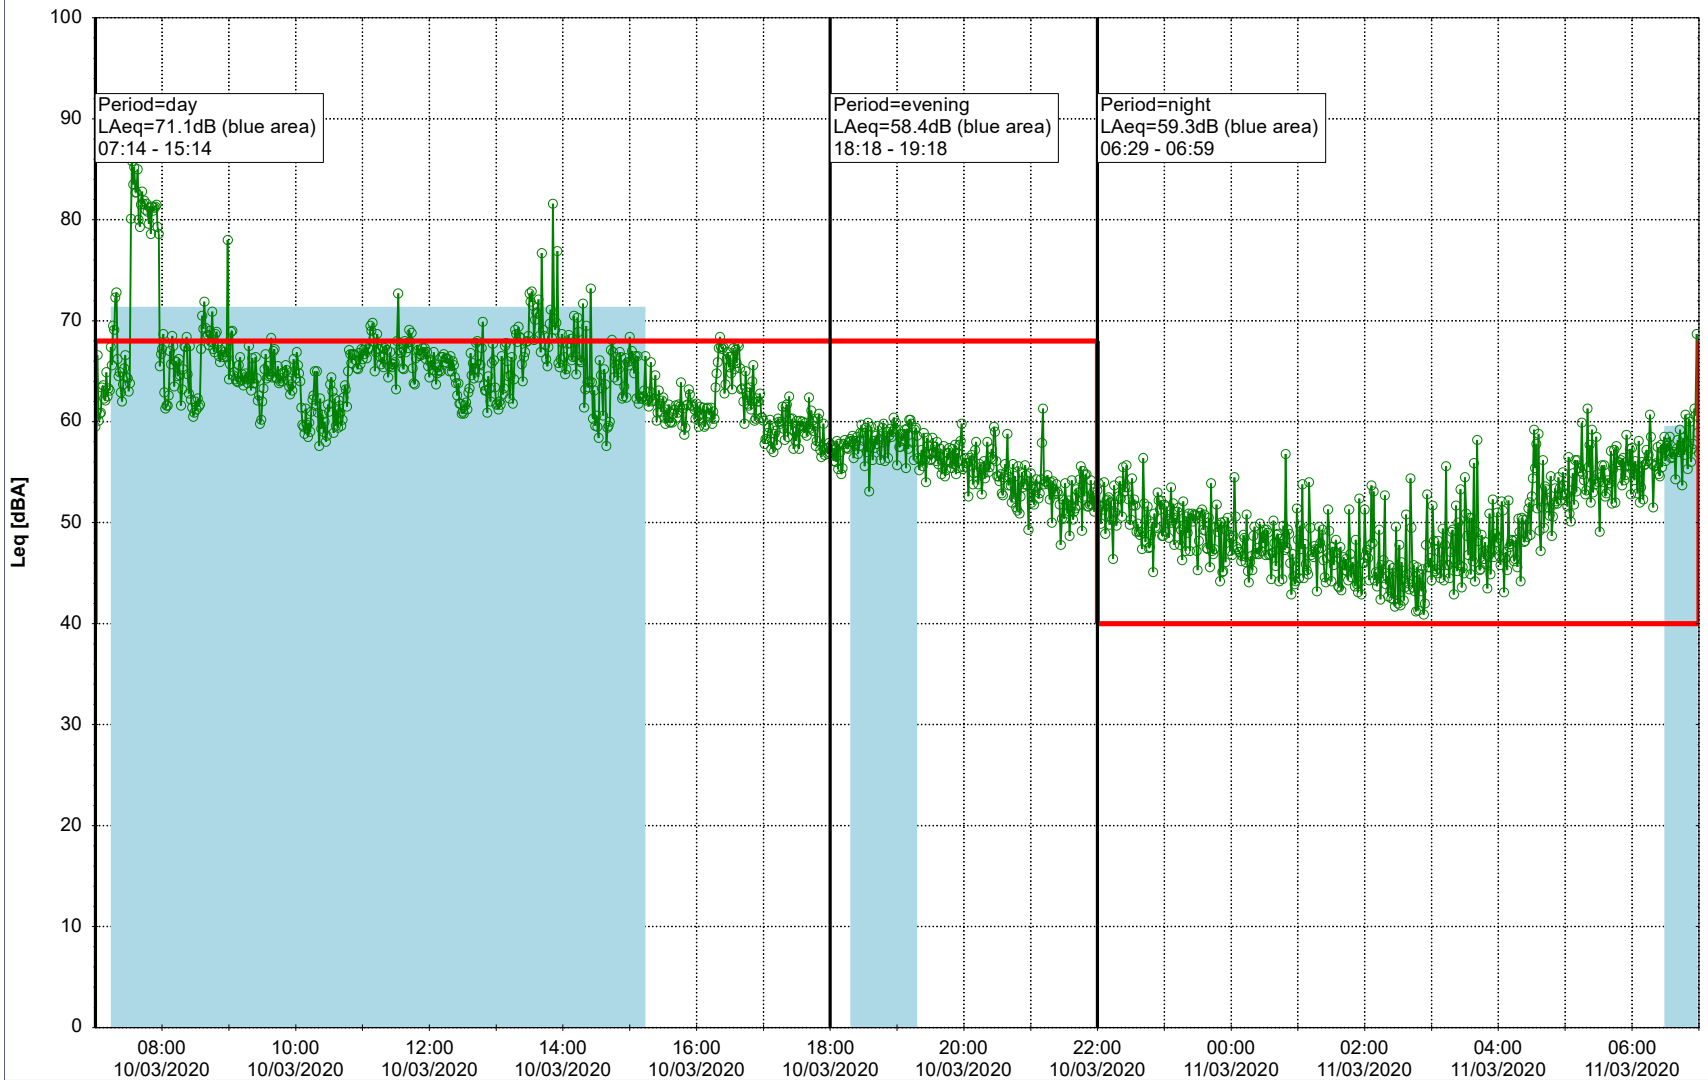

Plan View

Remarks

...

Noise Time Related Diagram

10/03/2020
11/03/2020

○ ○ ○ ○ HOL_NS01

Project: Kronos Sydhavnen
Construction: Havneholmen
Location: N-V

Plan View

Remarks

...

Noise Time Related Diagram

11/03/2020
12/03/2020

○ ○ ○ ○ HOL_NS01

Project: Kronos Sydhavnen
Construction: Havneholmen
Location: N-V

Plan View

Remarks

...

Noise Time Related Diagram

12/03/2020
13/03/2020

○ ○ ○ ○ HOL_NS01

Project: Kronos Sydhavnen
Construction: Havneholmen
Location: N-V

Plan View

Remarks

...

Noise Time Related Diagram

13/03/2020
14/03/2020

○ ○ ○ ○ HOL_NS01

Project: Kronos Sydhavnen
Construction: Havneholmen
Location: N-V

Plan View

Remarks

...

Noise Time Related Diagram