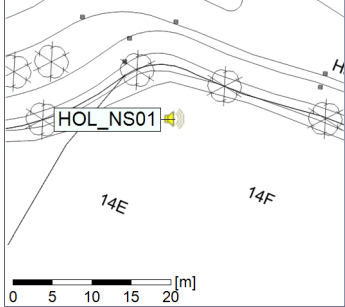

14/03/2020
15/03/2020

○ ○ ○ ○ HOL_NS01

Project: Kronos Sydhavnen
Construction: Havneholmen
Location: N-V

Plan View

Remarks

...

Noise Time Related Diagram

15/03/2020
16/03/2020