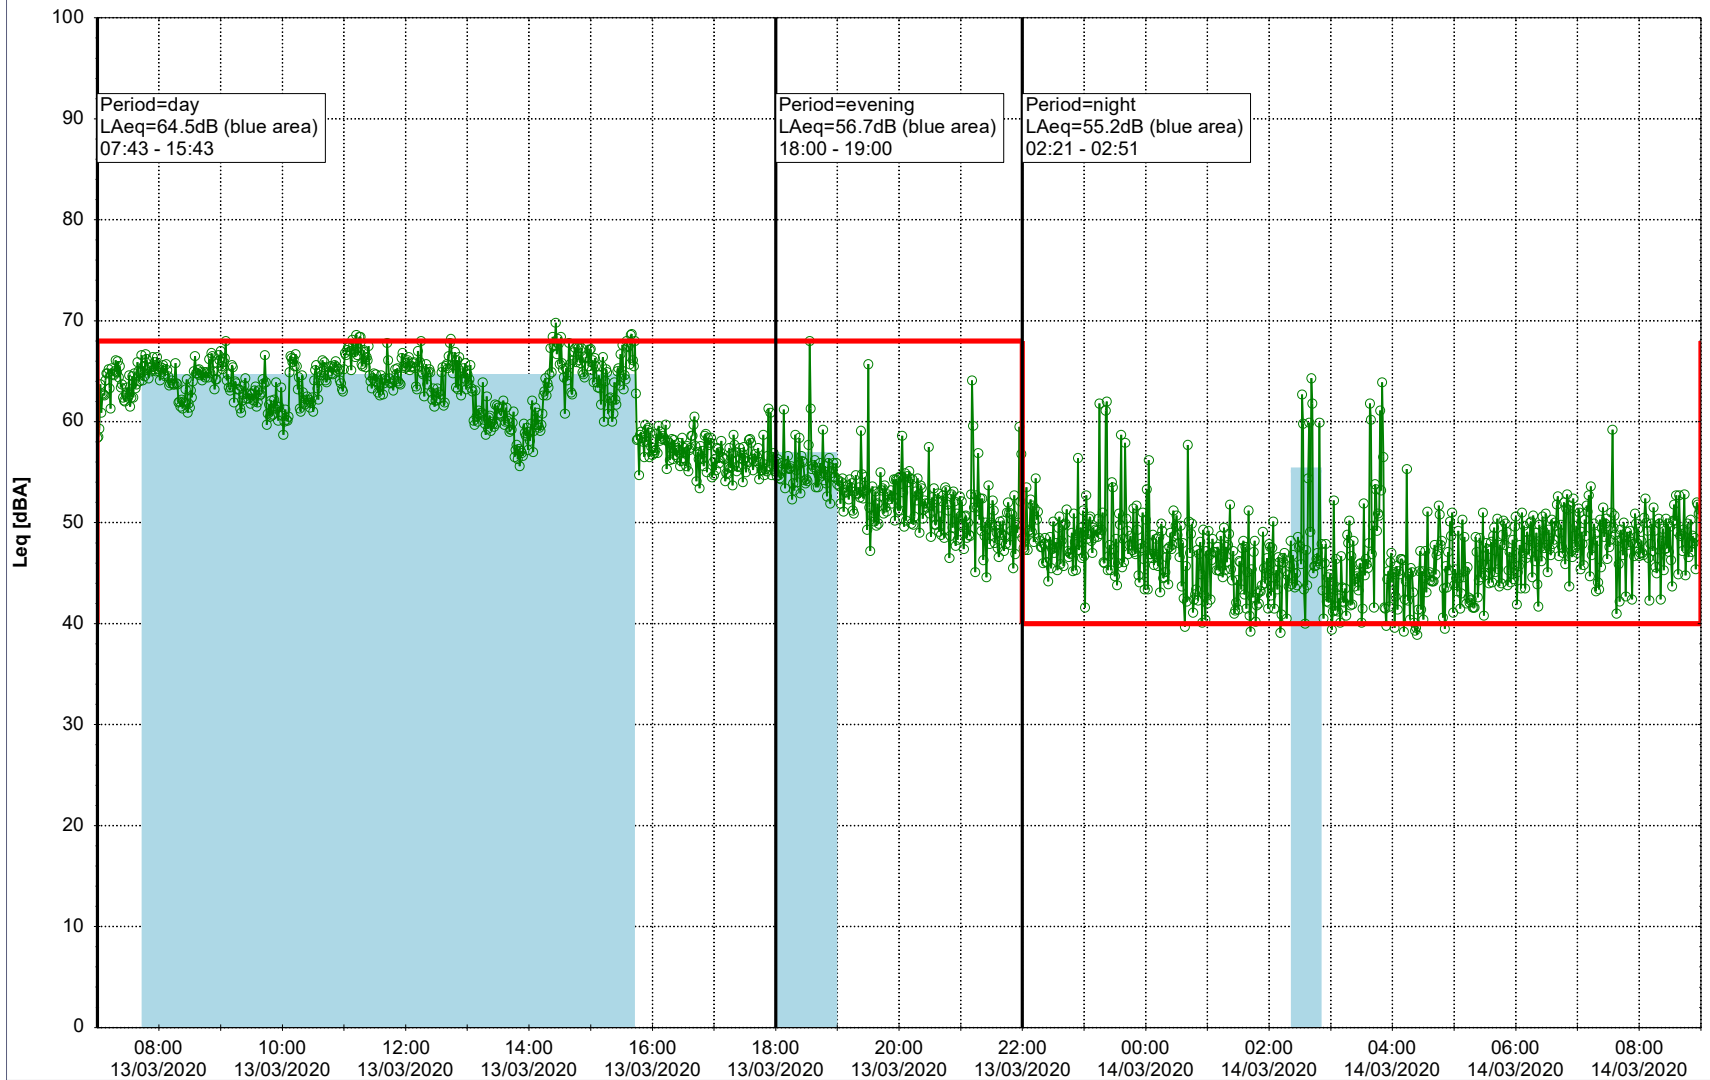

...

Noise Time Related Diagram

12/03/2020
13/03/2020

○ ○ ○ ○ HOL_NS01

Project: Kronos Sydhavnen
Construction: Havneholmen
Location: N-V

Plan View

Remarks

...

Noise Time Related Diagram

13/03/2020
14/03/2020

○ ○ ○ ○ HOL_NS01

Project: Kronos Sydhavnen
Construction: Havneholmen
Location: N-V

Plan View

Remarks

...

Noise Time Related Diagram