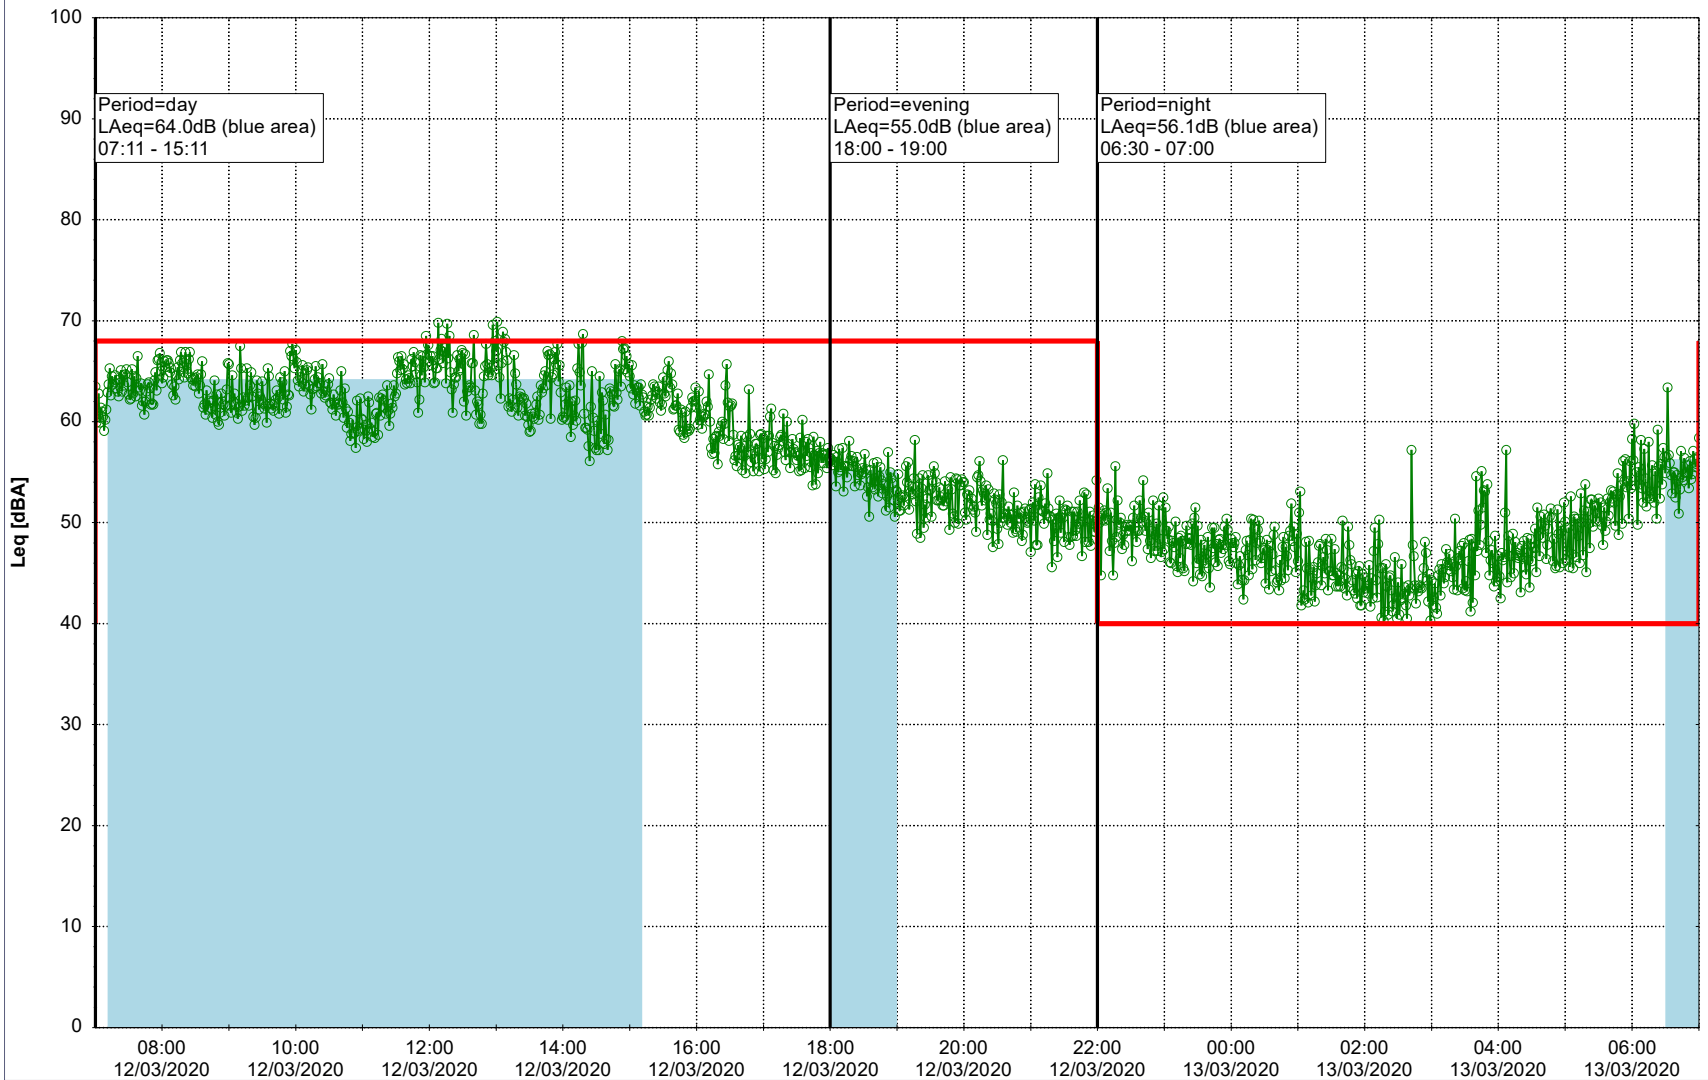

Remarks

...

Noise Time Related Diagram

11/03/2020
12/03/2020

○ ○ ○ ○ HOL_NS01

Project: Kronos Sydhavnen
Construction: Havneholmen
Location: N-V

Plan View

Remarks

...

Noise Time Related Diagram

12/03/2020
13/03/2020

○ ○ ○ ○ HOL_NS01

Project: Kronos Sydhavnen
Construction: Havneholmen
Location: N-V

Plan View

Remarks

...

Noise Time Related Diagram

13/03/2020
14/03/2020

○ ○ ○ ○ HOL_NS01

Project: Kronos Sydhavnen
Construction: Havneholmen
Location: N-V

Plan View

Remarks

...

Noise Time Related Diagram