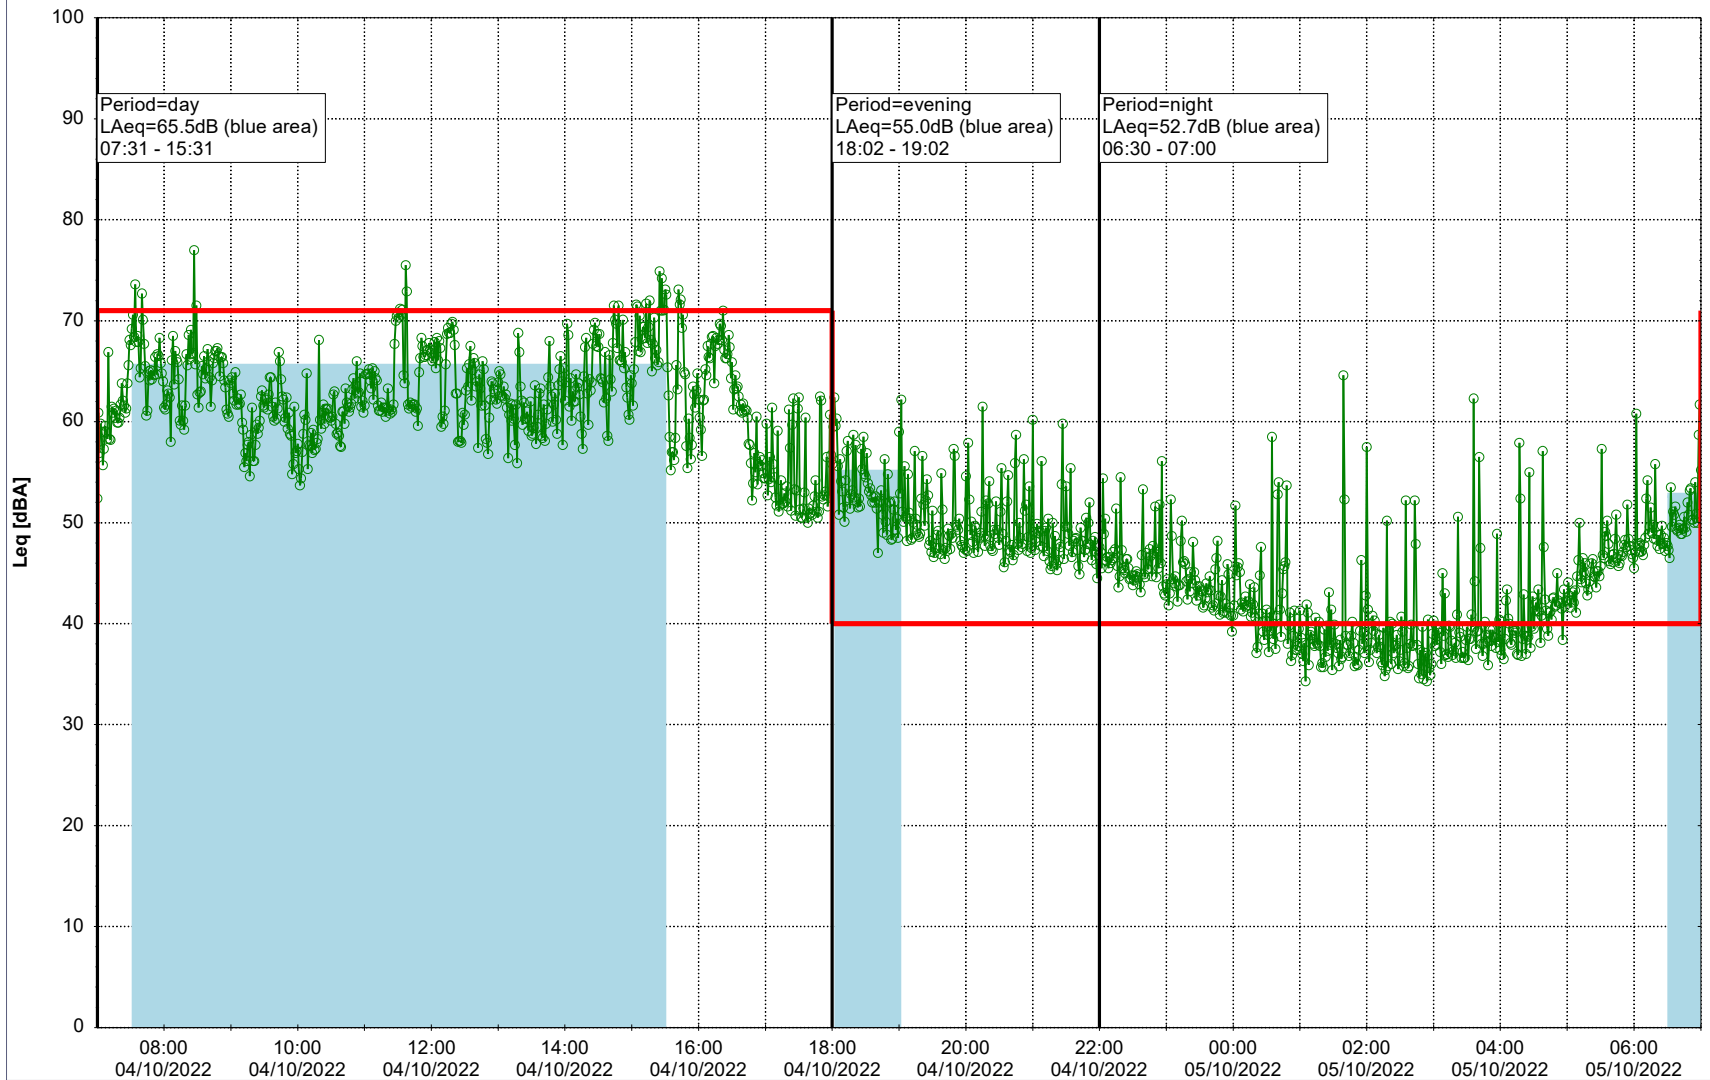

Plan View

Remarks

...

Noise Time Related Diagram

04/10/2022
05/10/2022

○ ○ ○ ○ NEL_NS01

Project: Kronos Sydhavnen
Construction: Ny Ellebjerg
Location: N-V

05/10/2022
06/10/2022

Plan View

Remarks

...

Noise Time Related Diagram

○○○ NEL_NS01

Project: Kronos Sydhavnen
Construction: Ny Ellebjerg
Location: N-V

Plan View

Remarks

Noise Time Related Diagram

07/10/2022
08/10/2022

○ ○ ○ ○ NEL_NS01

Project: Kronos Sydhavnen
Construction: Ny Ellebjerg
Location: N-V

Plan View

Remarks

...

Noise Time Related Diagram

08/10/2022
09/10/2022

○ ○ ○ ○ NEL_NS01

Project: Kronos Sydhavnen
Construction: Ny Ellebjerg
Location: N-V

09/10/2022
10/10/2022

Plan View

Remarks

...

Noise Time Related Diagram