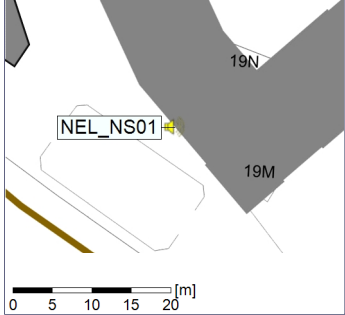

Project: Kronos Sydhavnen
Construction: Ny Ellebjerg
Location: N-V

03/10/2022
04/10/2022

Plan View

Noise Time Related Diagram

○○○ NEL_NS01

Remarks

...

Project: Kronos Sydhavnen
Construction: Ny Ellebjerg
Location: N-V

Plan View

Remarks

...

Noise Time Related Diagram

04/10/2022
05/10/2022

○ ○ ○ ○ NEL_NS01

Project: Kronos Sydhavnen
Construction: Ny Ellebjerg
Location: N-V

05/10/2022
06/10/2022

Plan View

Remarks

...

Noise Time Related Diagram

○○○ NEL_NS01

Project: Kronos Sydhavnen
Construction: Ny Ellebjerg
Location: N-V

Plan View

Remarks