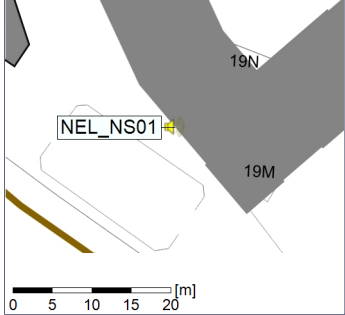

Plan View

Remarks

...

Noise Time Related Diagram

04/10/2022
05/10/2022

○ ○ ○ ○ NEL_NS01

Project: Kronos Sydhavnen
Construction: Ny Ellebjerg
Location: N-V

05/10/2022
06/10/2022

Plan View

Remarks

...

Noise Time Related Diagram

○○○ NEL_NS01

Project: Kronos Sydhavnen
Construction: Ny Ellebjerg
Location: N-V

Plan View

Remarks