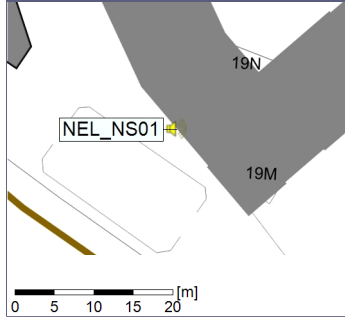

Project: Kronos Sydhavnen
Construction: Ny Ellebjerg
Location: N-V

Plan View