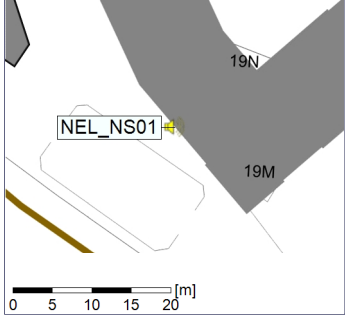

08/10/2022
09/10/2022

○ ○ ○ ○ NEL_NS01

Project: Kronos Sydhavnen
Construction: Ny Ellebjerg
Location: N-V

09/10/2022
10/10/2022

Plan View

Remarks

...

Noise Time Related Diagram