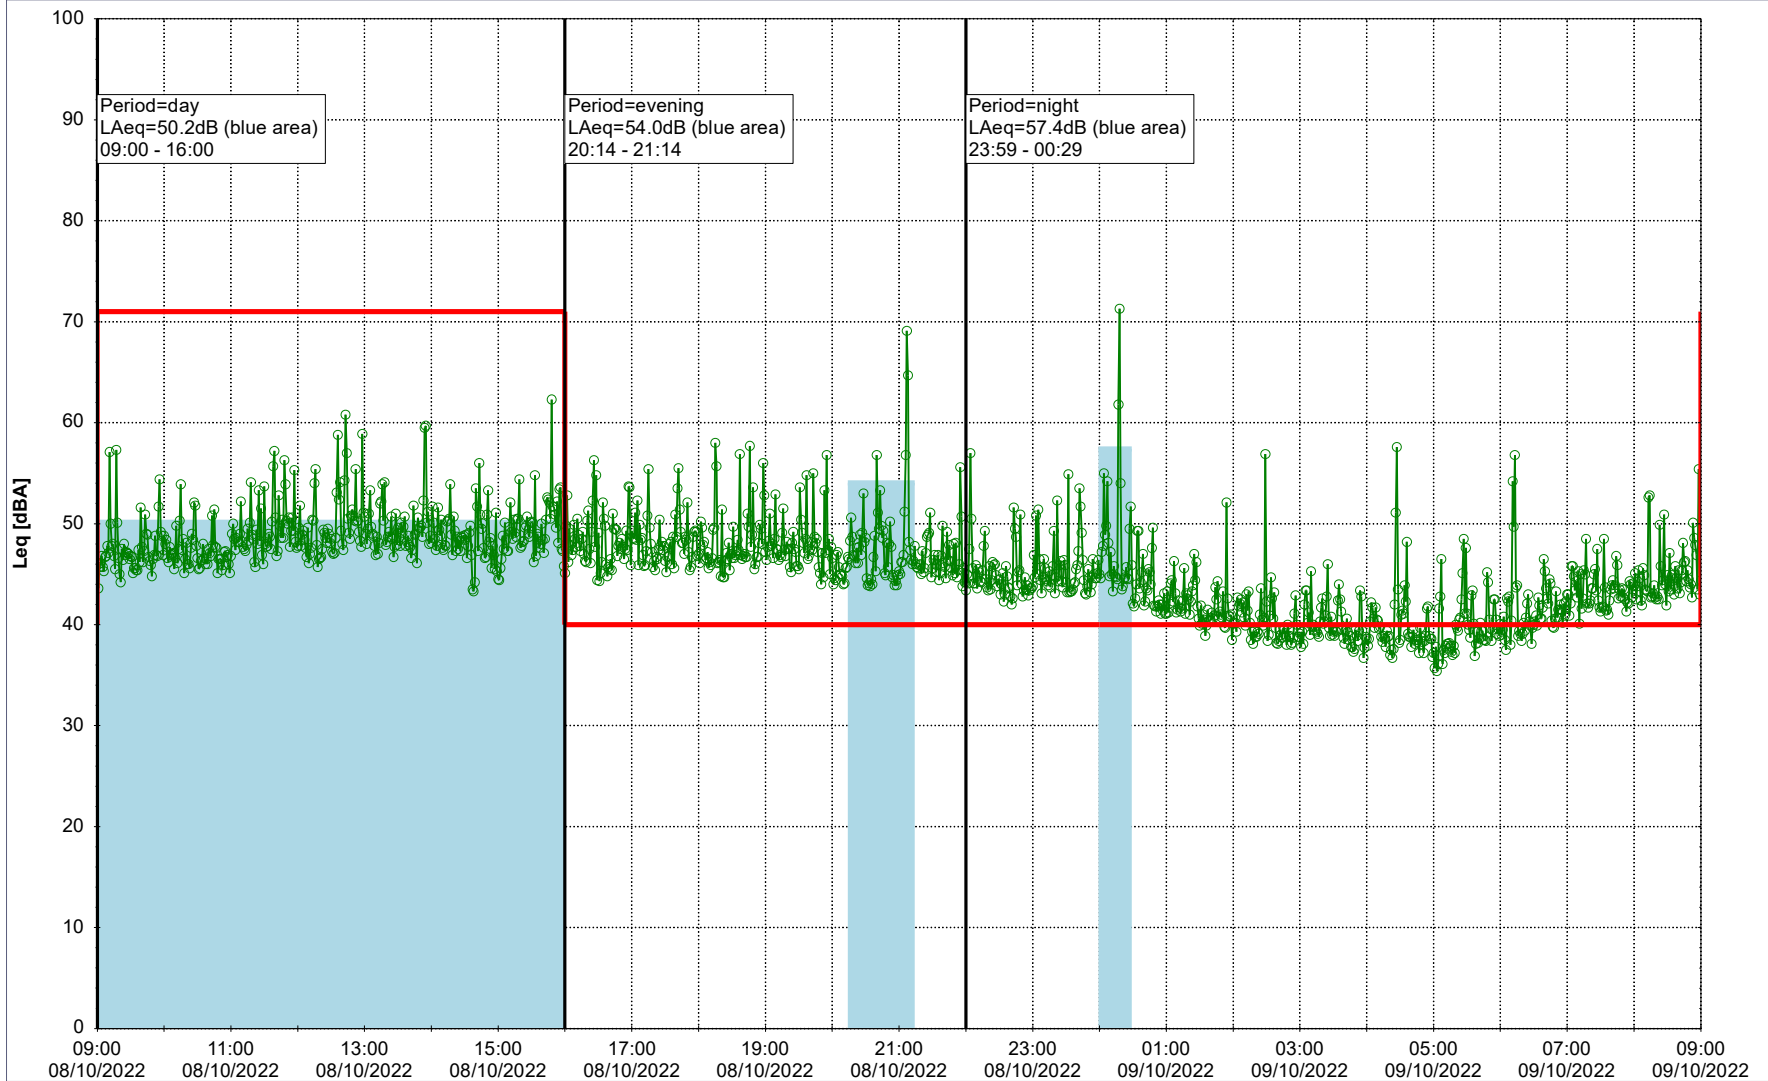

Noise Time Related Diagram

07/10/2022
08/10/2022

○ ○ ○ ○ NEL_NS01

Project: Kronos Sydhavnen
Construction: Ny Ellebjerg
Location: N-V

Plan View

Remarks

...

Noise Time Related Diagram

08/10/2022
09/10/2022

○ ○ ○ ○ NEL_NS01

Project: Kronos Sydhavnen
Construction: Ny Ellebjerg
Location: N-V

09/10/2022
10/10/2022

Plan View

Remarks

...

Noise Time Related Diagram