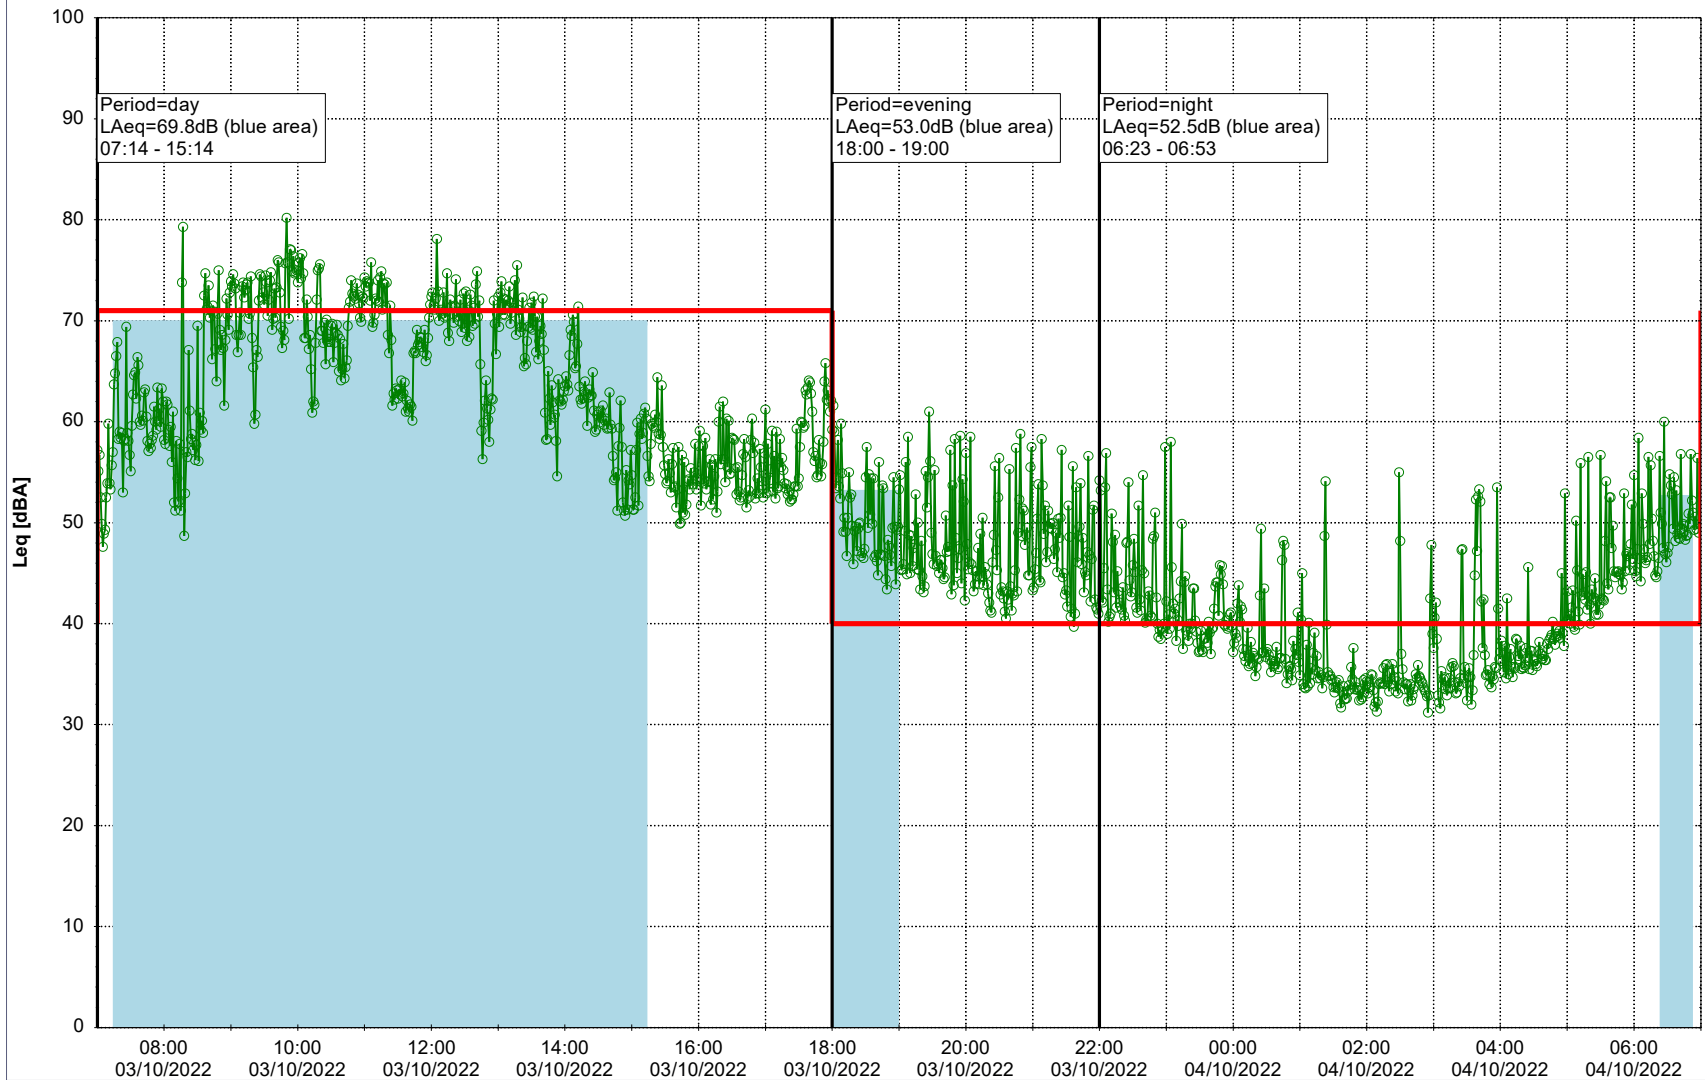

Project: Kronos Sydhavnen
Construction: Ny Ellebjerg
Location: N-V

03/10/2022
04/10/2022

Plan View

Noise Time Related Diagram

○○○ NEL_NS01

Remarks

...

Project: Kronos Sydhavnen
Construction: Ny Ellebjerg
Location: N-V

Plan View

Remarks

...

Noise Time Related Diagram

04/10/2022
05/10/2022

○ ○ ○ ○ NEL_NS01

Project: Kronos Sydhavnen
Construction: Ny Ellebjerg
Location: N-V

05/10/2022
06/10/2022

Plan View

Remarks

...

Noise Time Related Diagram

○○○ NEL_NS01

Project: Kronos Sydhavnen
Construction: Ny Ellebjerg
Location: N-V

Plan View

Remarks

08/10/2022
09/10/2022

○ ○ ○ ○ NEL_NS01

Project: Kronos Sydhavnen
Construction: Ny Ellebjerg
Location: N-V

09/10/2022
10/10/2022

Plan View

Remarks

...

Noise Time Related Diagram