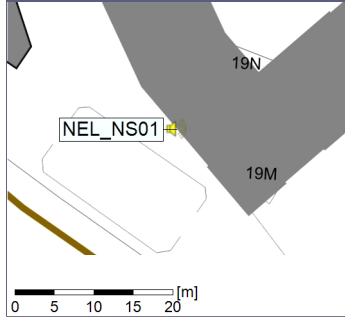

Noise Time Related Diagram

07/10/2022
08/10/2022

○ ○ ○ ○ NEL_NS01

Project: Kronos Sydhavnen
Construction: Ny Ellebjerg
Location: N-V

Plan View

Remarks

...

Noise Time Related Diagram