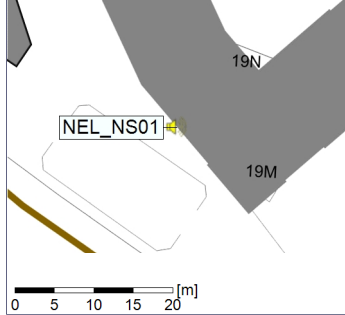

...

Noise Time Related Diagram

06/10/2022
07/10/2022

○○○ NEL_NS01

Project: Kronos Sydhavnen
Construction: Ny Ellebjerg
Location: N-V

Plan View

Remarks

...