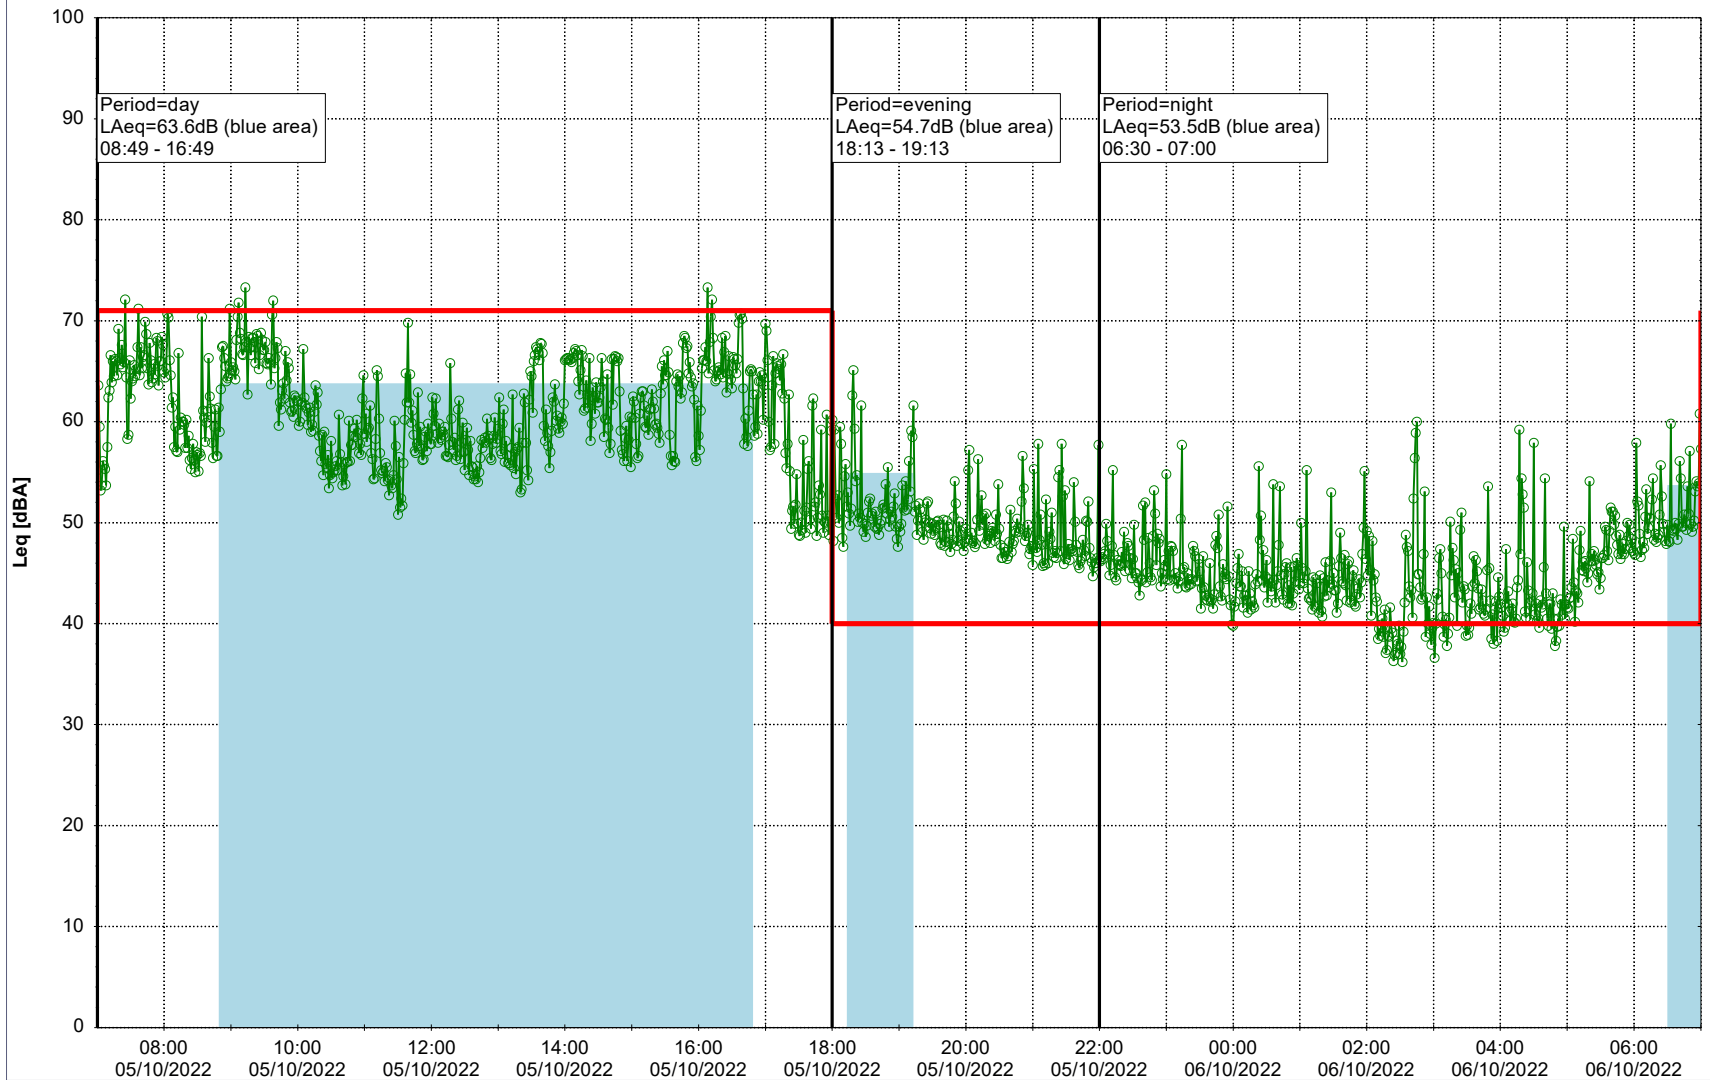

Plan View

Remarks

...

Noise Time Related Diagram

○○○ NEL_NS01

Project: Kronos Sydhavnen
Construction: Ny Ellebjerg
Location: N-V

Plan View

Remarks

...

Noise Time Related Diagram

06/10/2022
07/10/2022

○○○ NEL_NS01

Project: Kronos Sydhavnen
Construction: Ny Ellebjerg
Location: N-V

Plan View

Remarks

...

Noise Time Related Diagram

07/10/2022
08/10/2022

○ ○ ○ ○ NEL_NS01

Project: Kronos Sydhavnen
Construction: Ny Ellebjerg
Location: N-V

Plan View

Remarks

...

Noise Time Related Diagram

08/10/2022
09/10/2022

○ ○ ○ ○ NEL_NS01

Project: Kronos Sydhavnen
Construction: Ny Ellebjerg
Location: N-V

09/10/2022
10/10/2022

Plan View

Remarks

...

Noise Time Related Diagram