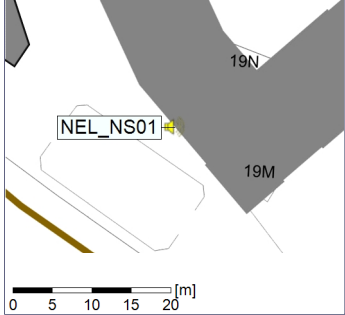

Plan View

Remarks

...

Noise Time Related Diagram

○○○ NEL_NS01

Project: Kronos Sydhavnen
Construction: Ny Ellebjerg
Location: N-V

Plan View

Remarks