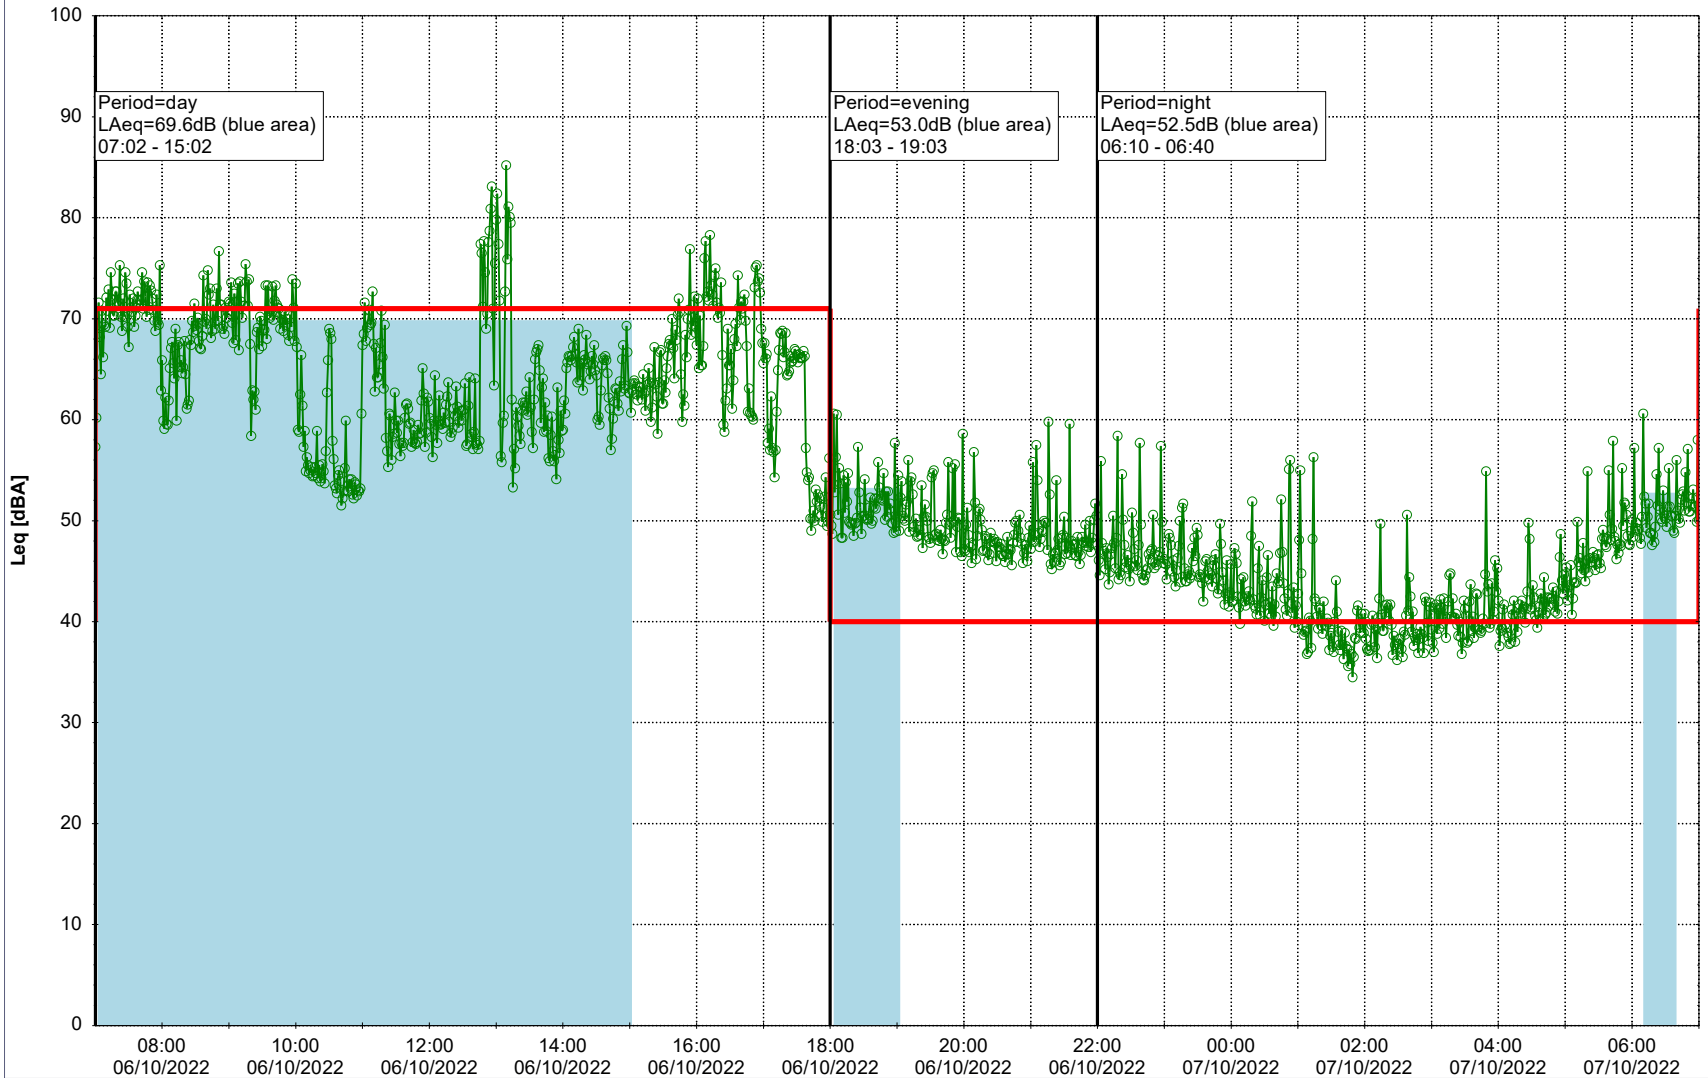

Plan View

Remarks

...

Noise Time Related Diagram

○○○ NEL_NS01

Project: Kronos Sydhavnen
Construction: Ny Ellebjerg
Location: N-V

Plan View

Remarks

...

Noise Time Related Diagram

06/10/2022
07/10/2022

○○○ NEL_NS01

Project: Kronos Sydhavnen
Construction: Ny Ellebjerg
Location: N-V

Plan View

Remarks

...

Noise Time Related Diagram

07/10/2022
08/10/2022

○ ○ ○ ○ NEL_NS01

Project: Kronos Sydhavnen
Construction: Ny Ellebjerg
Location: N-V

Plan View

Remarks

...

Noise Time Related Diagram

08/10/2022
09/10/2022

○ ○ ○ ○ NEL_NS01

Project: Kronos Sydhavnen
Construction: Ny Ellebjerg
Location: N-V

09/10/2022
10/10/2022

Plan View

Remarks

...

Noise Time Related Diagram