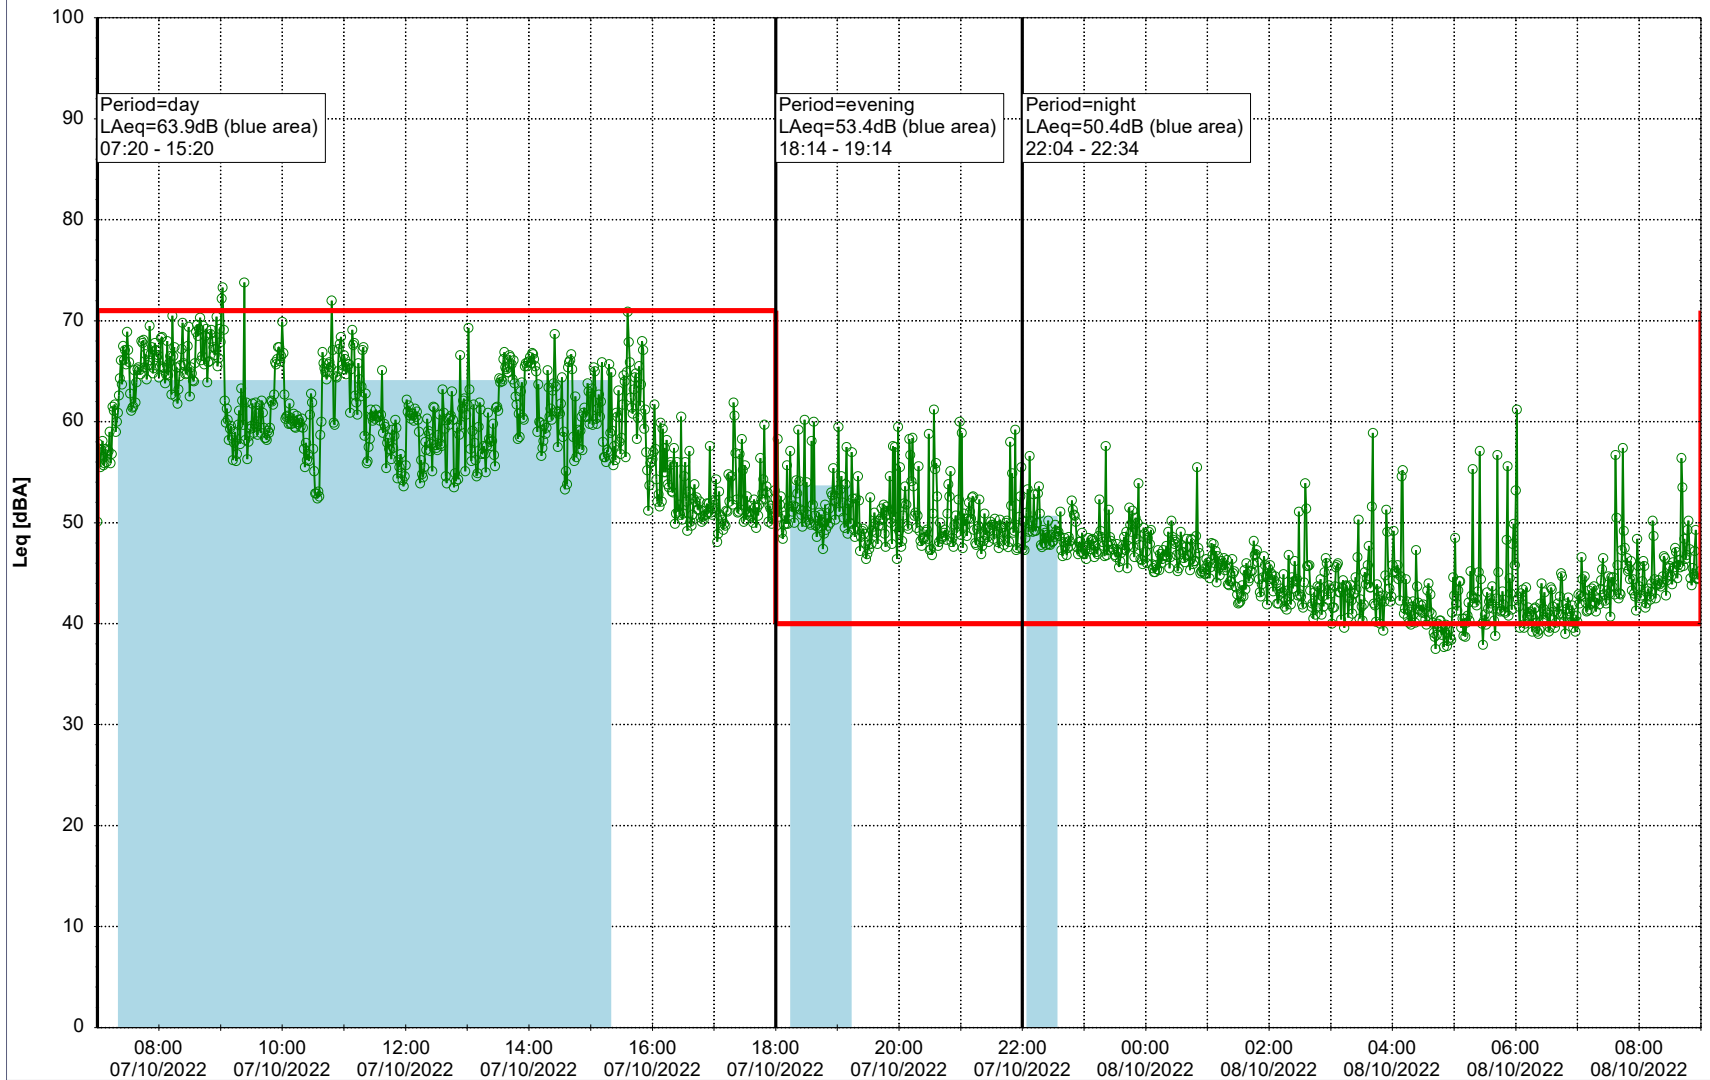

...

Noise Time Related Diagram

06/10/2022
07/10/2022

○○○ NEL_NS01

Project: Kronos Sydhavnen
Construction: Ny Ellebjerg
Location: N-V

Plan View

Remarks

...

Noise Time Related Diagram

07/10/2022
08/10/2022

○ ○ ○ ○ NEL_NS01

Project: Kronos Sydhavnen
Construction: Ny Ellebjerg
Location: N-V

Plan View

Remarks

...

Noise Time Related Diagram

08/10/2022
09/10/2022

○ ○ ○ ○ NEL_NS01

Project: Kronos Sydhavnen
Construction: Ny Ellebjerg
Location: N-V

09/10/2022
10/10/2022

Plan View

Remarks

...

Noise Time Related Diagram