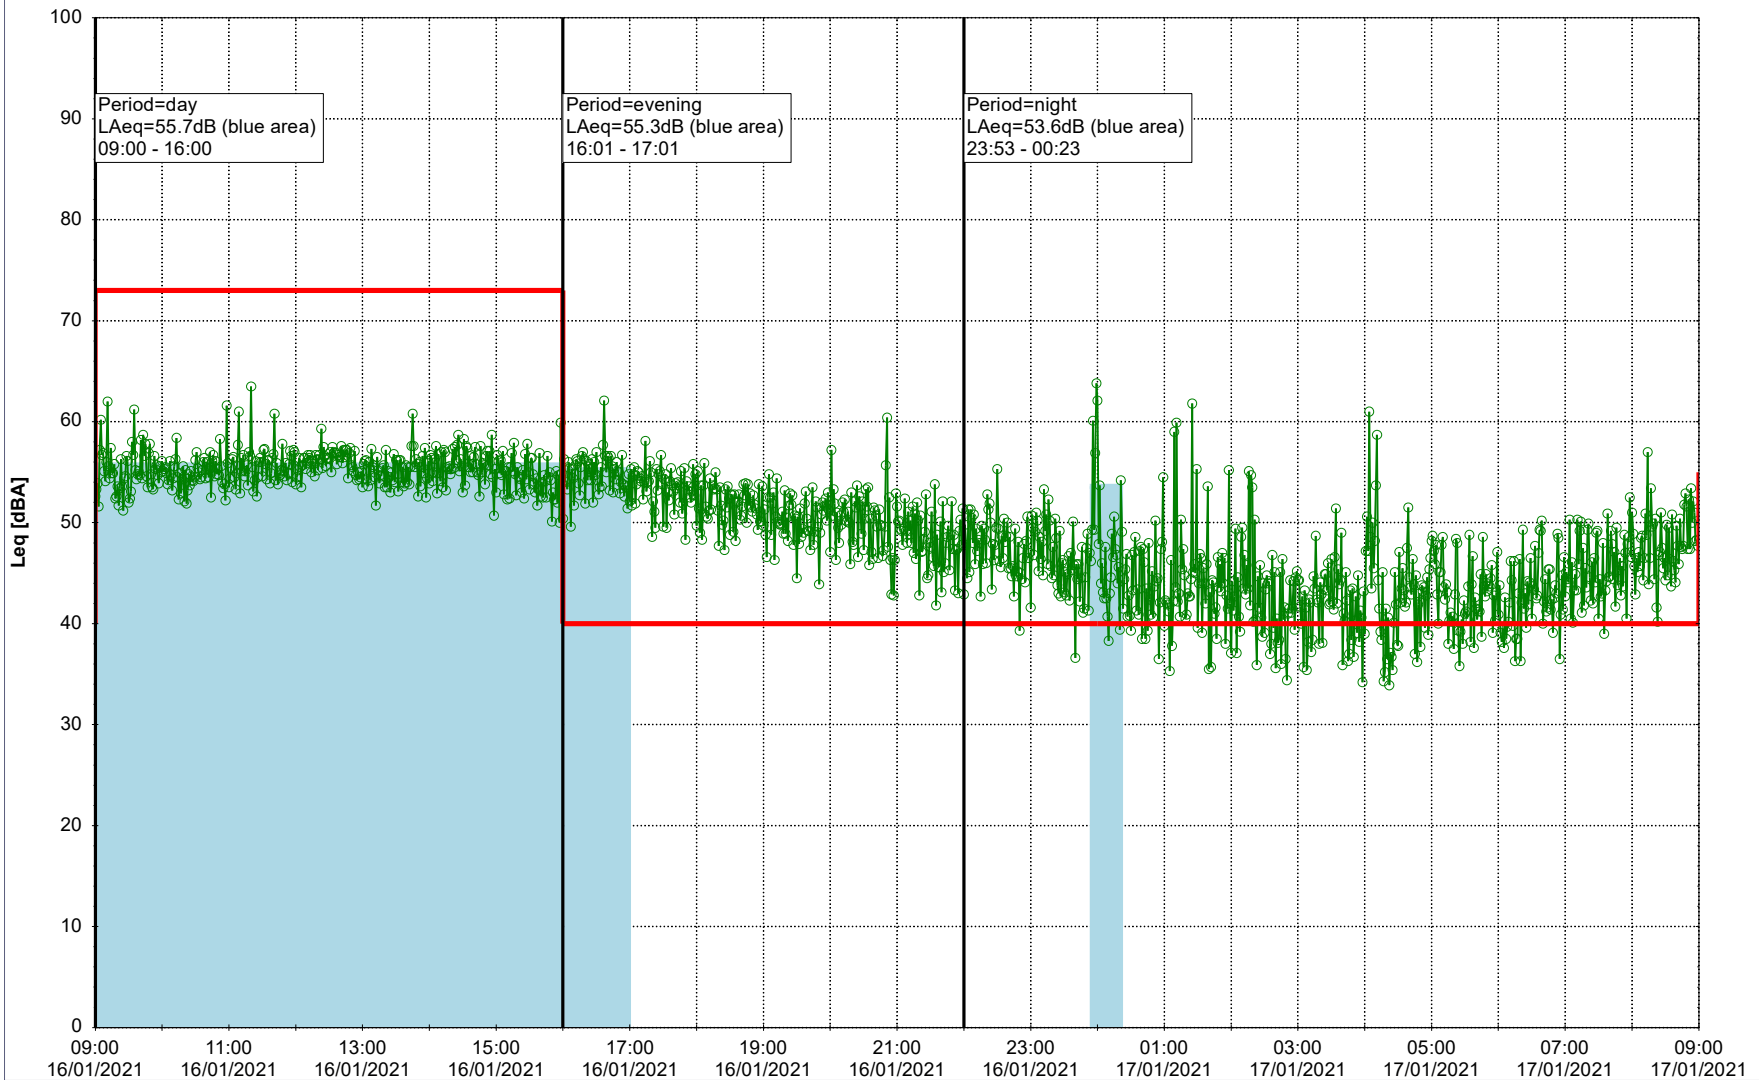

Noise Time Related Diagram

15/01/2021
16/01/2021

○ ○ ○ ○ HOL_NS01

Project: Kronos Sydhavnen
Construction: Havneholmen
Location: N-V

Plan View

Remarks

...

Noise Time Related Diagram

16/01/2021
17/01/2021

○ ○ ○ ○ HOL_NS01

Project: Kronos Sydhavnen
Construction: Havneholmen
Location: N-V

Plan View

Remarks

...

Noise Time Related Diagram

17/01/2021
18/01/2021