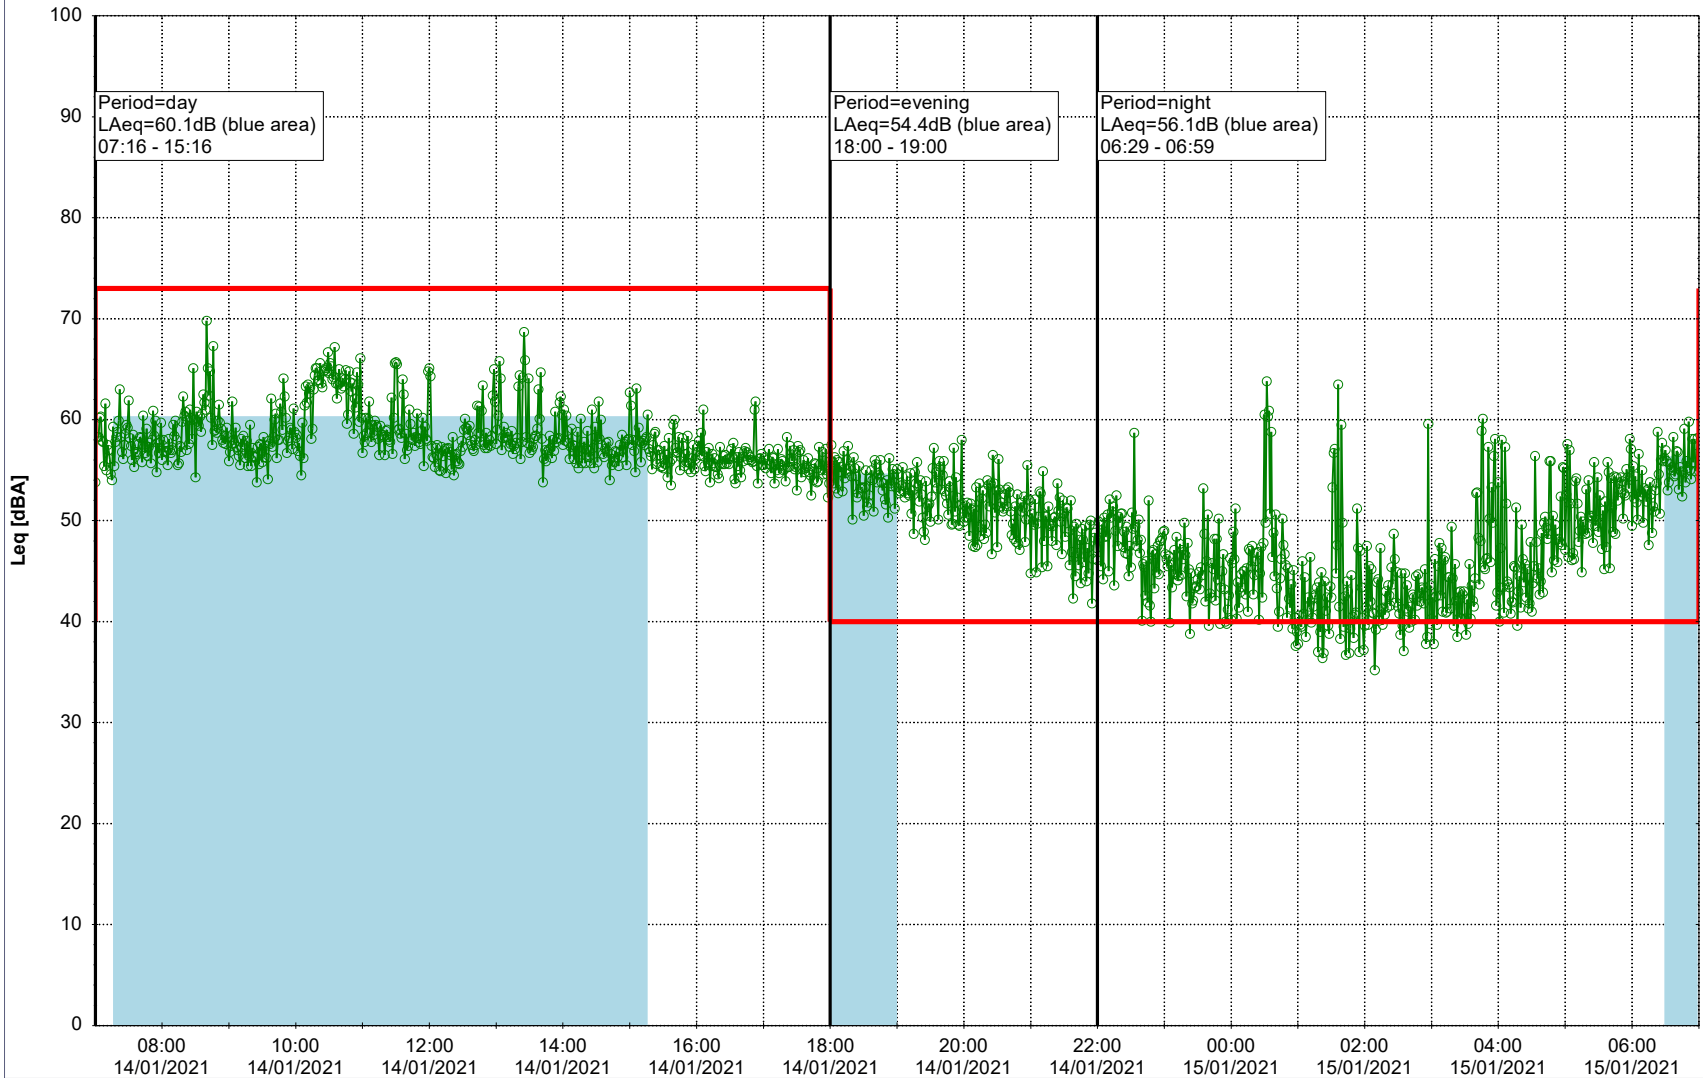

Remarks

...

Noise Time Related Diagram

13/01/2021
14/01/2021

○ ○ ○ ○ HOL_NS01

Project: Kronos Sydhavnen
Construction: Havneholmen
Location: N-V

Plan View

Remarks

...

Noise Time Related Diagram

14/01/2021
15/01/2021

○ ○ ○ ○ HOL_NS01

Project: Kronos Sydhavnen
Construction: Havneholmen
Location: N-V

Plan View

Remarks

...

Noise Time Related Diagram

15/01/2021
16/01/2021

○ ○ ○ ○ HOL_NS01

Project: Kronos Sydhavnen
Construction: Havneholmen
Location: N-V

Plan View

Remarks

...

Noise Time Related Diagram