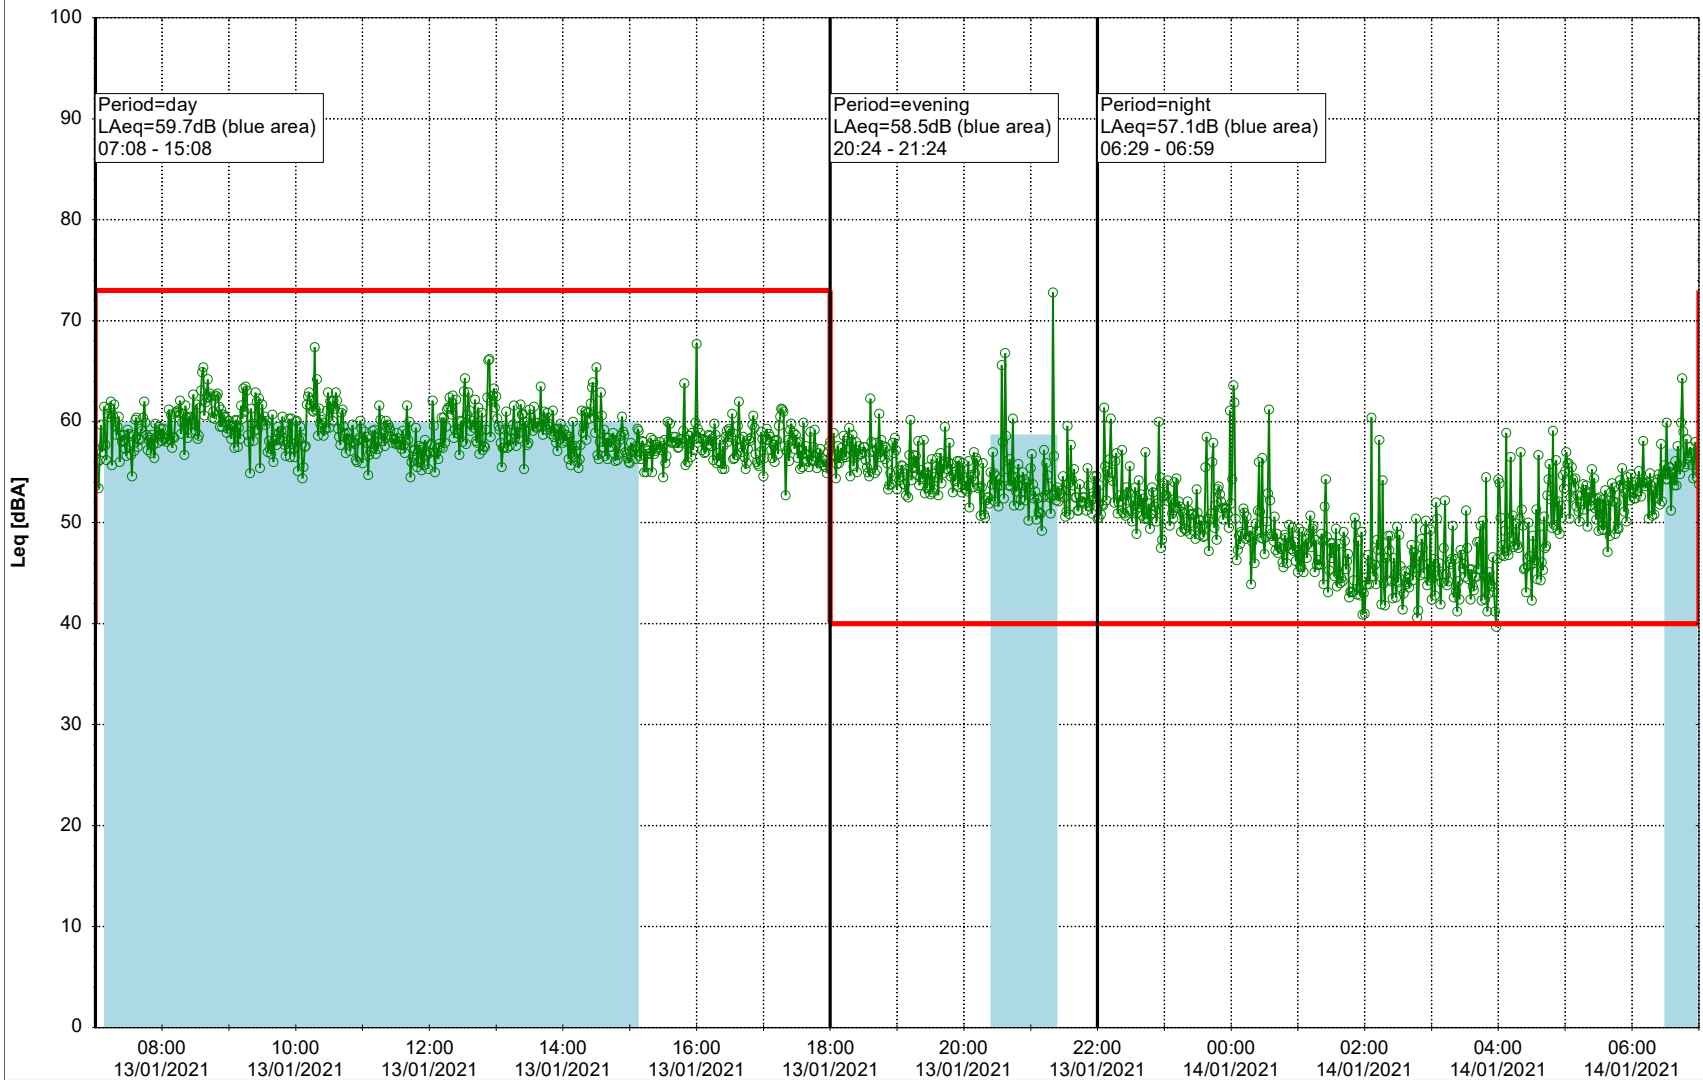

Plan View

Remarks

...

Noise Time Related Diagram

12/01/2021
13/01/2021

○ ○ ○ ○ HOL_NS01

Project: Kronos Sydhavnen
Construction: Havneholmen
Location: N-V

Plan View

Remarks

...

Noise Time Related Diagram

13/01/2021
14/01/2021

○ ○ ○ ○ HOL_NS01

Project: Kronos Sydhavnen
Construction: Havneholmen
Location: N-V

Plan View

Remarks

Noise Time Related Diagram

15/01/2021
16/01/2021

○ ○ ○ ○ HOL_NS01

Project: Kronos Sydhavnen
Construction: Havneholmen
Location: N-V

Plan View

Remarks

...

Noise Time Related Diagram