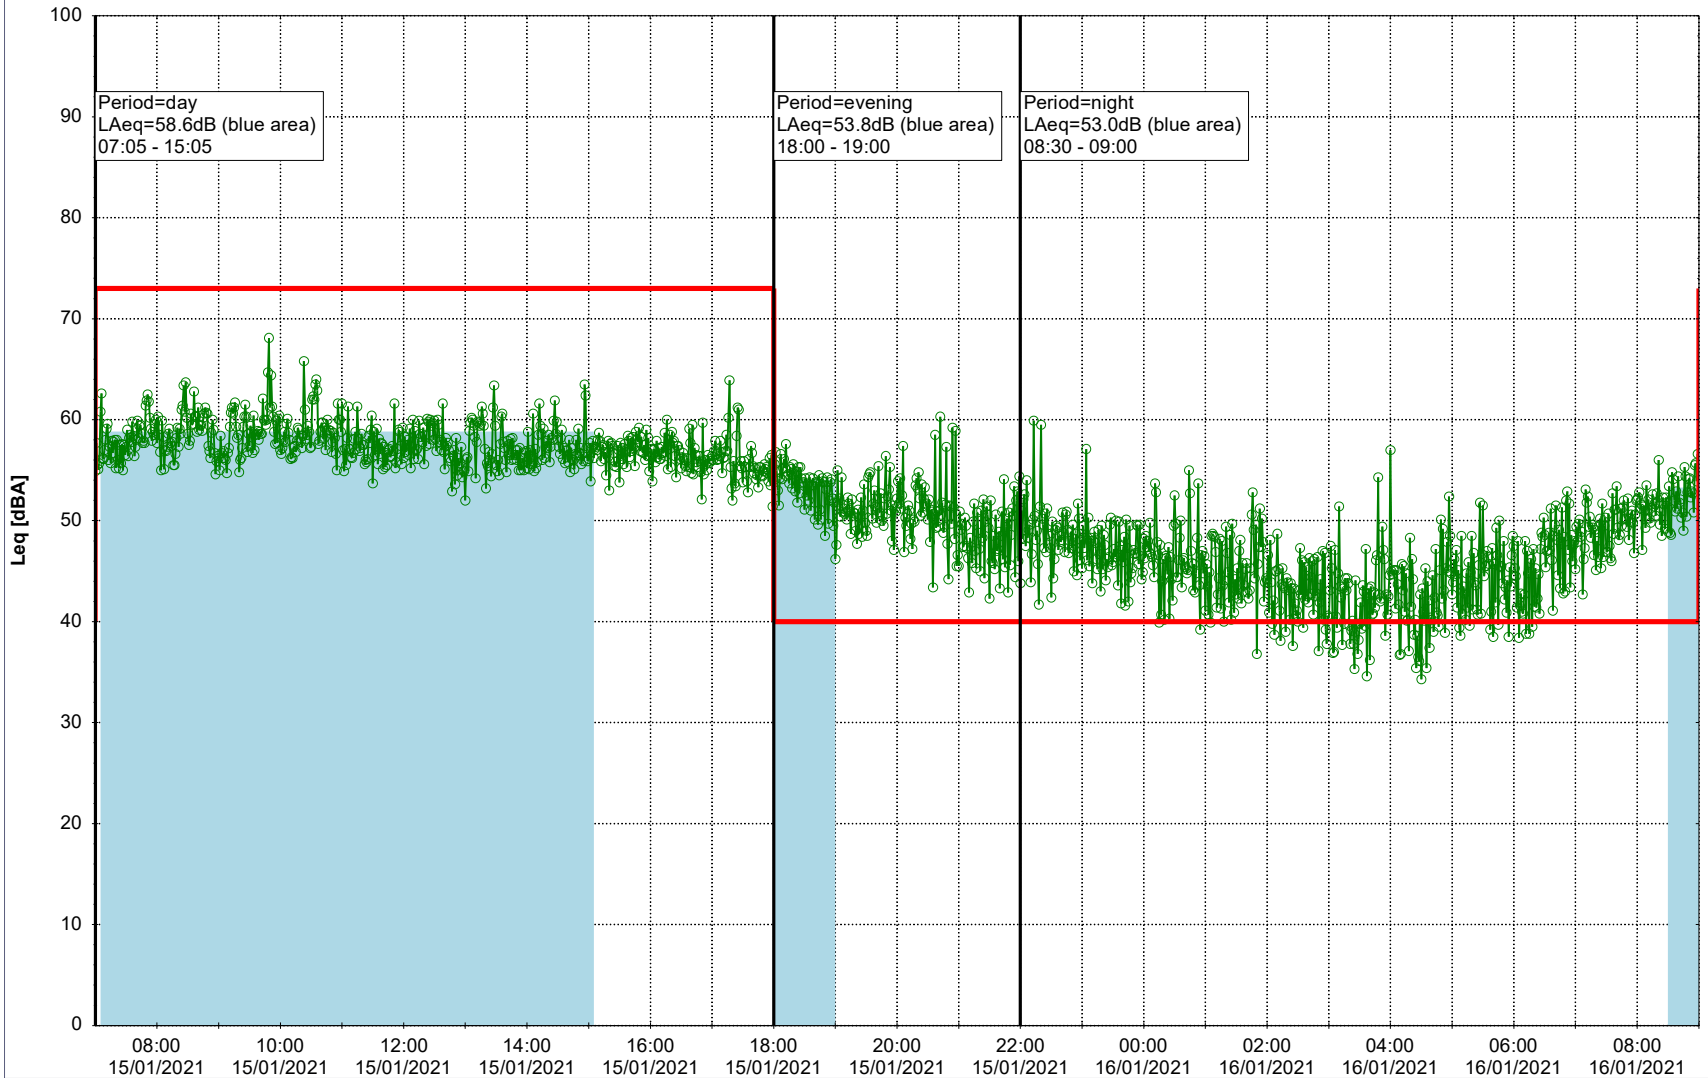

...

Noise Time Related Diagram

14/01/2021
15/01/2021

○ ○ ○ ○ HOL_NS01

Project: Kronos Sydhavnen
Construction: Havneholmen
Location: N-V

Plan View

Remarks

...

Noise Time Related Diagram

15/01/2021
16/01/2021

○ ○ ○ ○ HOL_NS01

Project: Kronos Sydhavnen
Construction: Havneholmen
Location: N-V

Plan View

Remarks

...

Noise Time Related Diagram