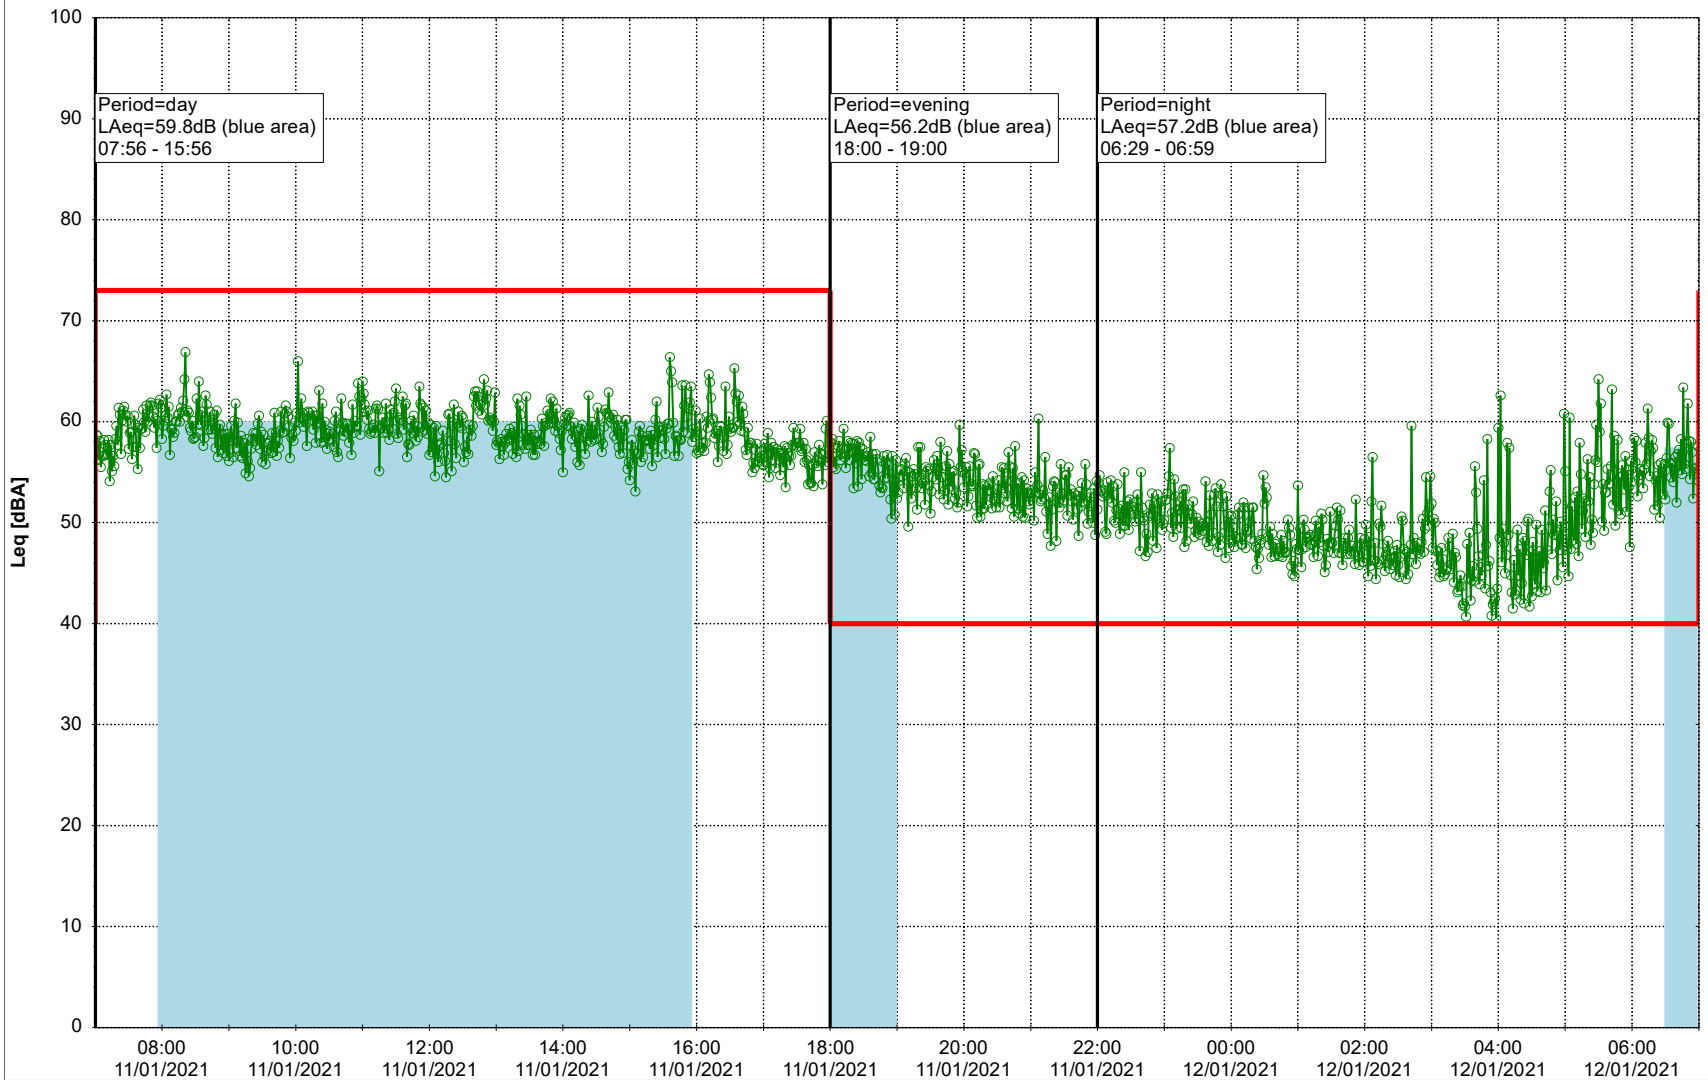

Project: Kronos Sydhavnen
Construction: Havneholmen
Location: N-V

Plan View

Remarks

...

Noise Time Related Diagram

11/01/2021
12/01/2021

○ ○ ○ ○ HOL_NS01

Project: Kronos Sydhavnen
Construction: Havneholmen
Location: N-V

Plan View

Remarks

...

Noise Time Related Diagram

12/01/2021
13/01/2021

○ ○ ○ ○ HOL_NS01

Project: Kronos Sydhavnen
Construction: Havneholmen
Location: N-V

Plan View

Remarks

...

Noise Time Related Diagram

13/01/2021
14/01/2021

○ ○ ○ ○ HOL_NS01

Project: Kronos Sydhavnen
Construction: Havneholmen
Location: N-V

Plan View

Remarks

Noise Time Related Diagram

15/01/2021
16/01/2021

○ ○ ○ ○ HOL_NS01

Project: Kronos Sydhavnen
Construction: Havneholmen
Location: N-V

Plan View

Remarks

...

Noise Time Related Diagram