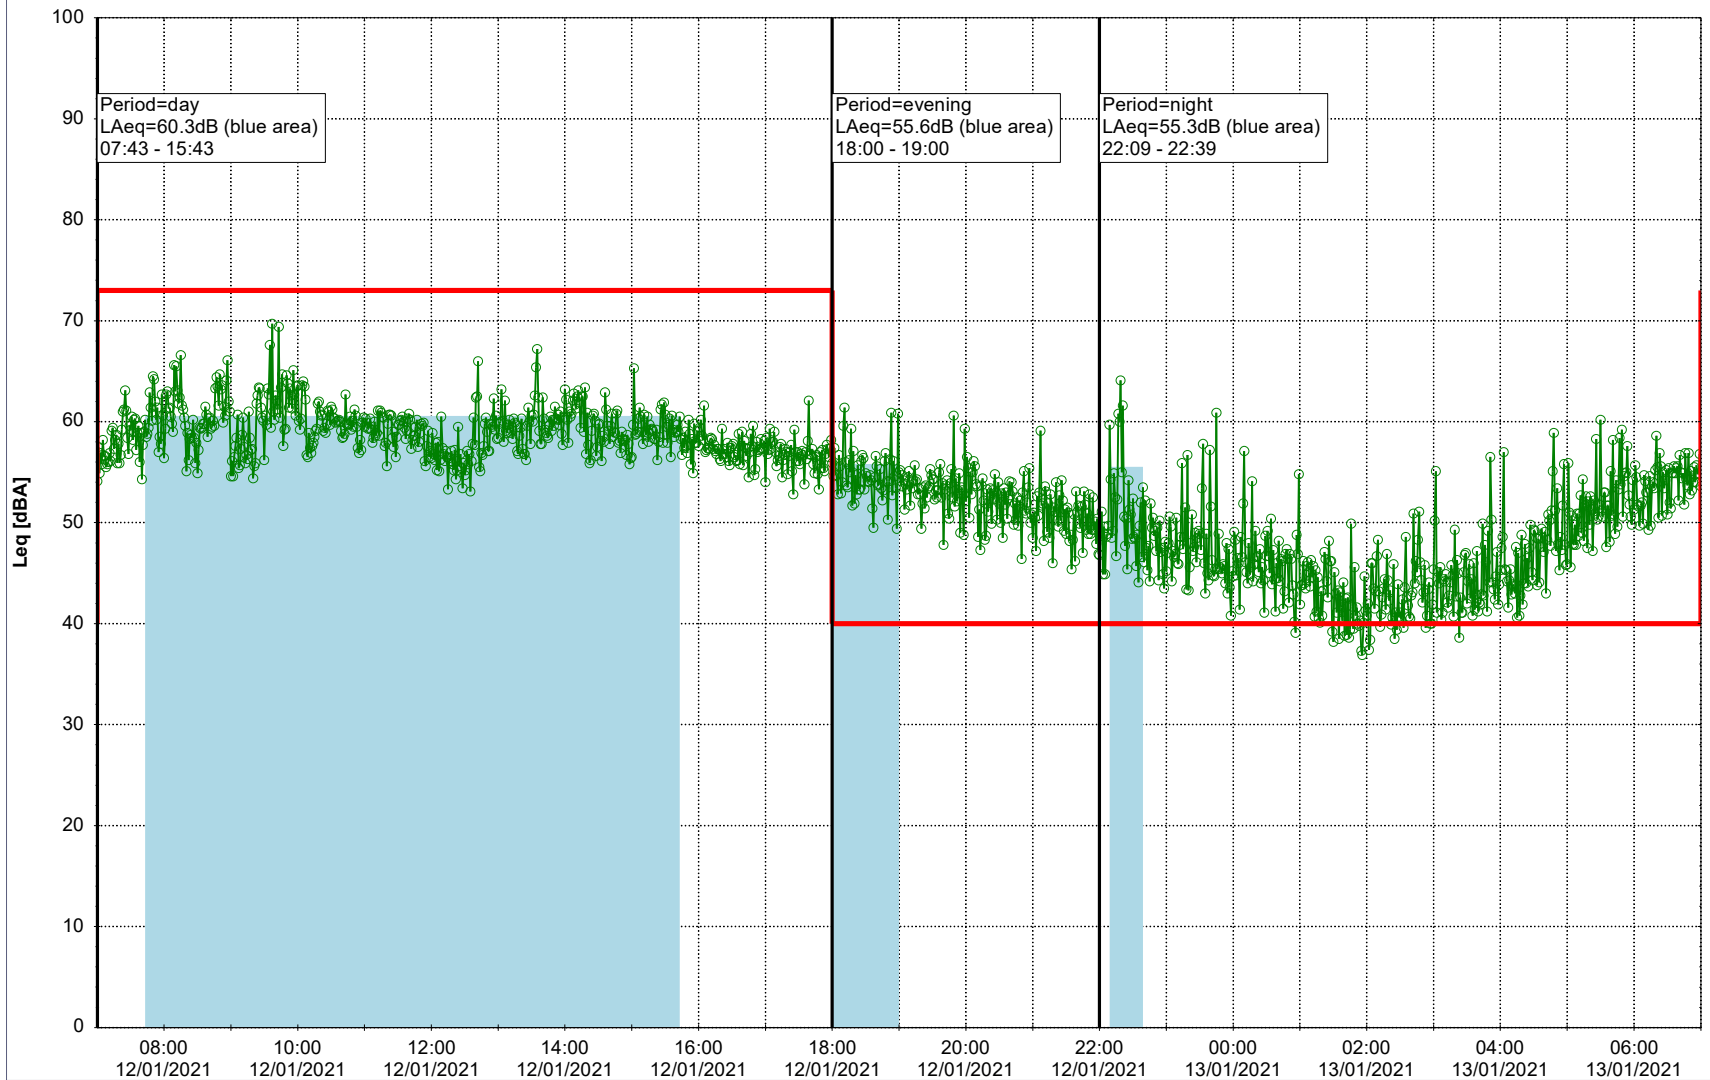

Plan View

Remarks

...

Noise Time Related Diagram

12/01/2021
13/01/2021

○ ○ ○ ○ HOL_NS01

Project: Kronos Sydhavnen
Construction: Havneholmen
Location: N-V

Plan View

Remarks

...

Noise Time Related Diagram

13/01/2021
14/01/2021

○ ○ ○ ○ HOL_NS01

Project: Kronos Sydhavnen
Construction: Havneholmen
Location: N-V

Plan View

Remarks