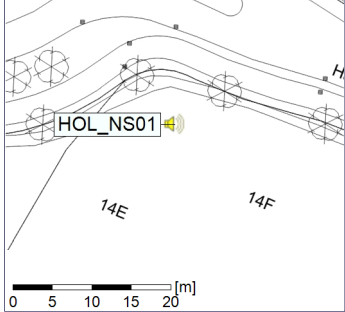

Noise Time Related Diagram

06/03/2020
07/03/2020

○ ○ ○ ○ HOL_NS01

Project: Kronos Sydhavnen
Construction: Havneholmen
Location: N-V

Plan View

Remarks

...

Noise Time Related Diagram