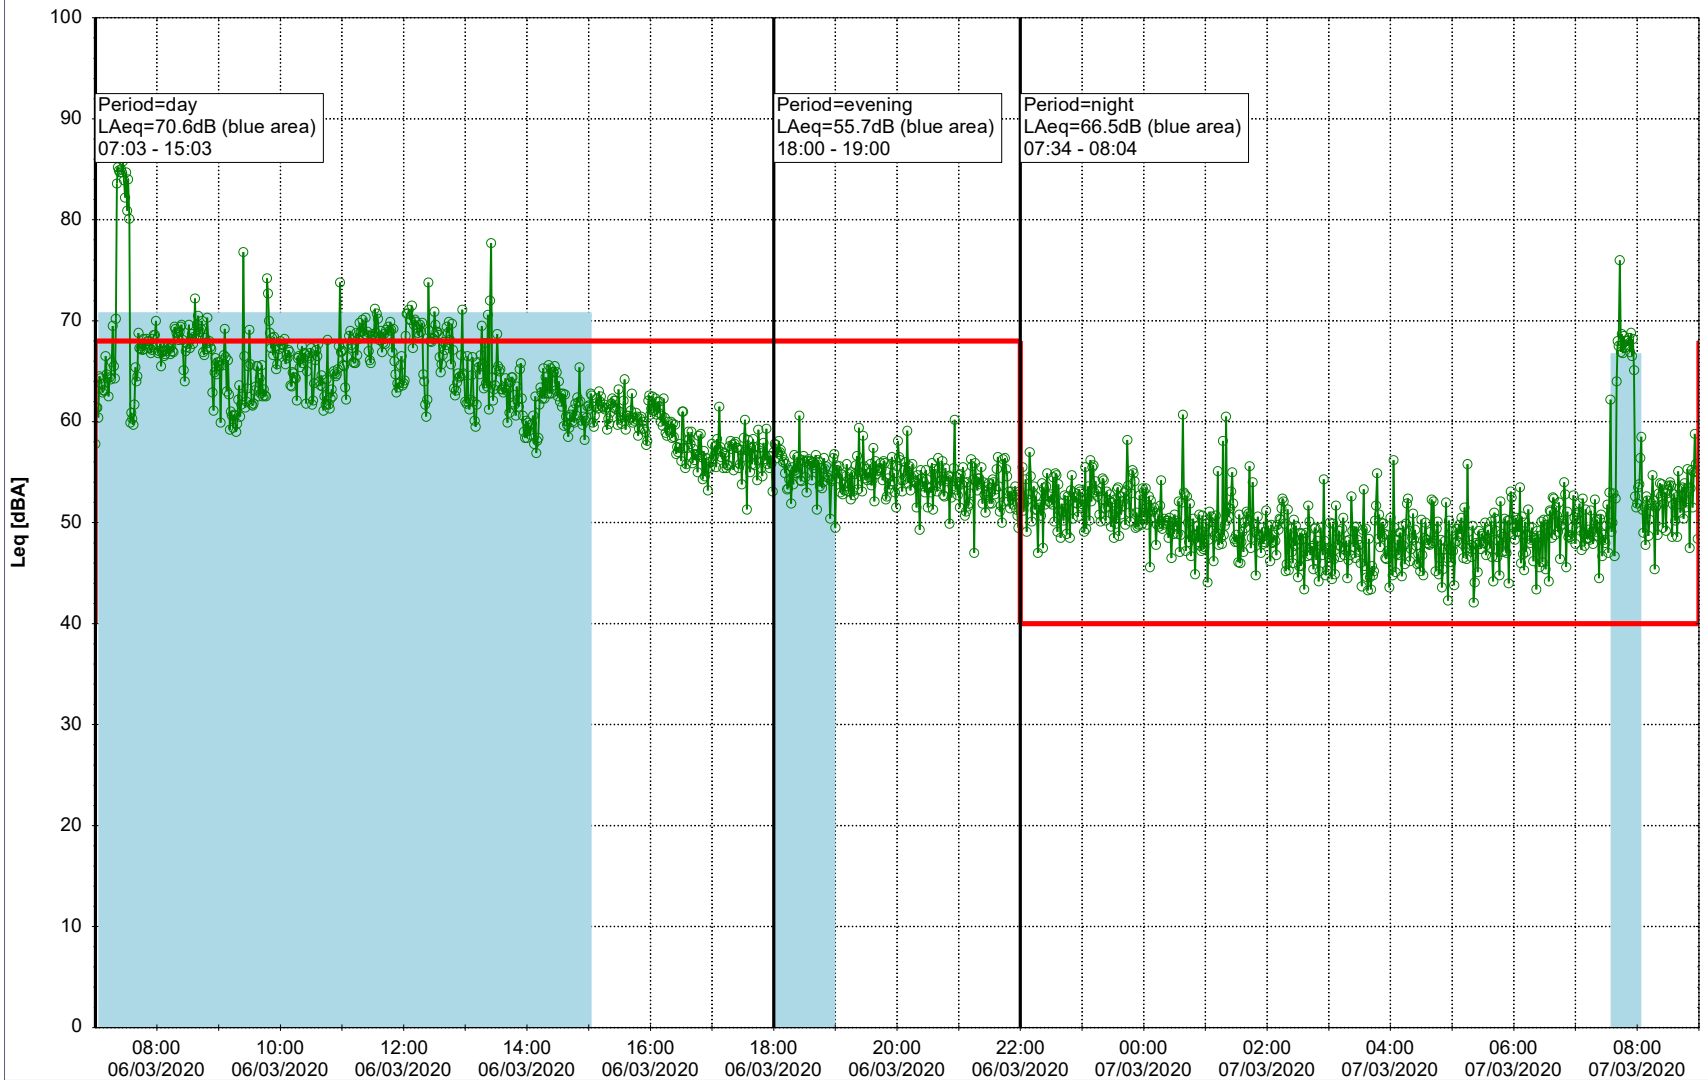

...

Noise Time Related Diagram

05/03/2020
06/03/2020

○ ○ ○ ○ HOL_NS01

Project: Kronos Sydhavnen
Construction: Havneholmen
Location: N-V

Plan View

Remarks

...

Noise Time Related Diagram

06/03/2020
07/03/2020

○ ○ ○ ○ HOL_NS01

Project: Kronos Sydhavnen
Construction: Havneholmen
Location: N-V

Plan View

Remarks

...

Noise Time Related Diagram

07/03/2020
08/03/2020

○ ○ ○ ○ HOL_NS01

Project: Kronos Sydhavnen
Construction: Havneholmen
Location: N-V

Plan View

Remarks

...

Noise Time Related Diagram

08/03/2020
09/03/2020