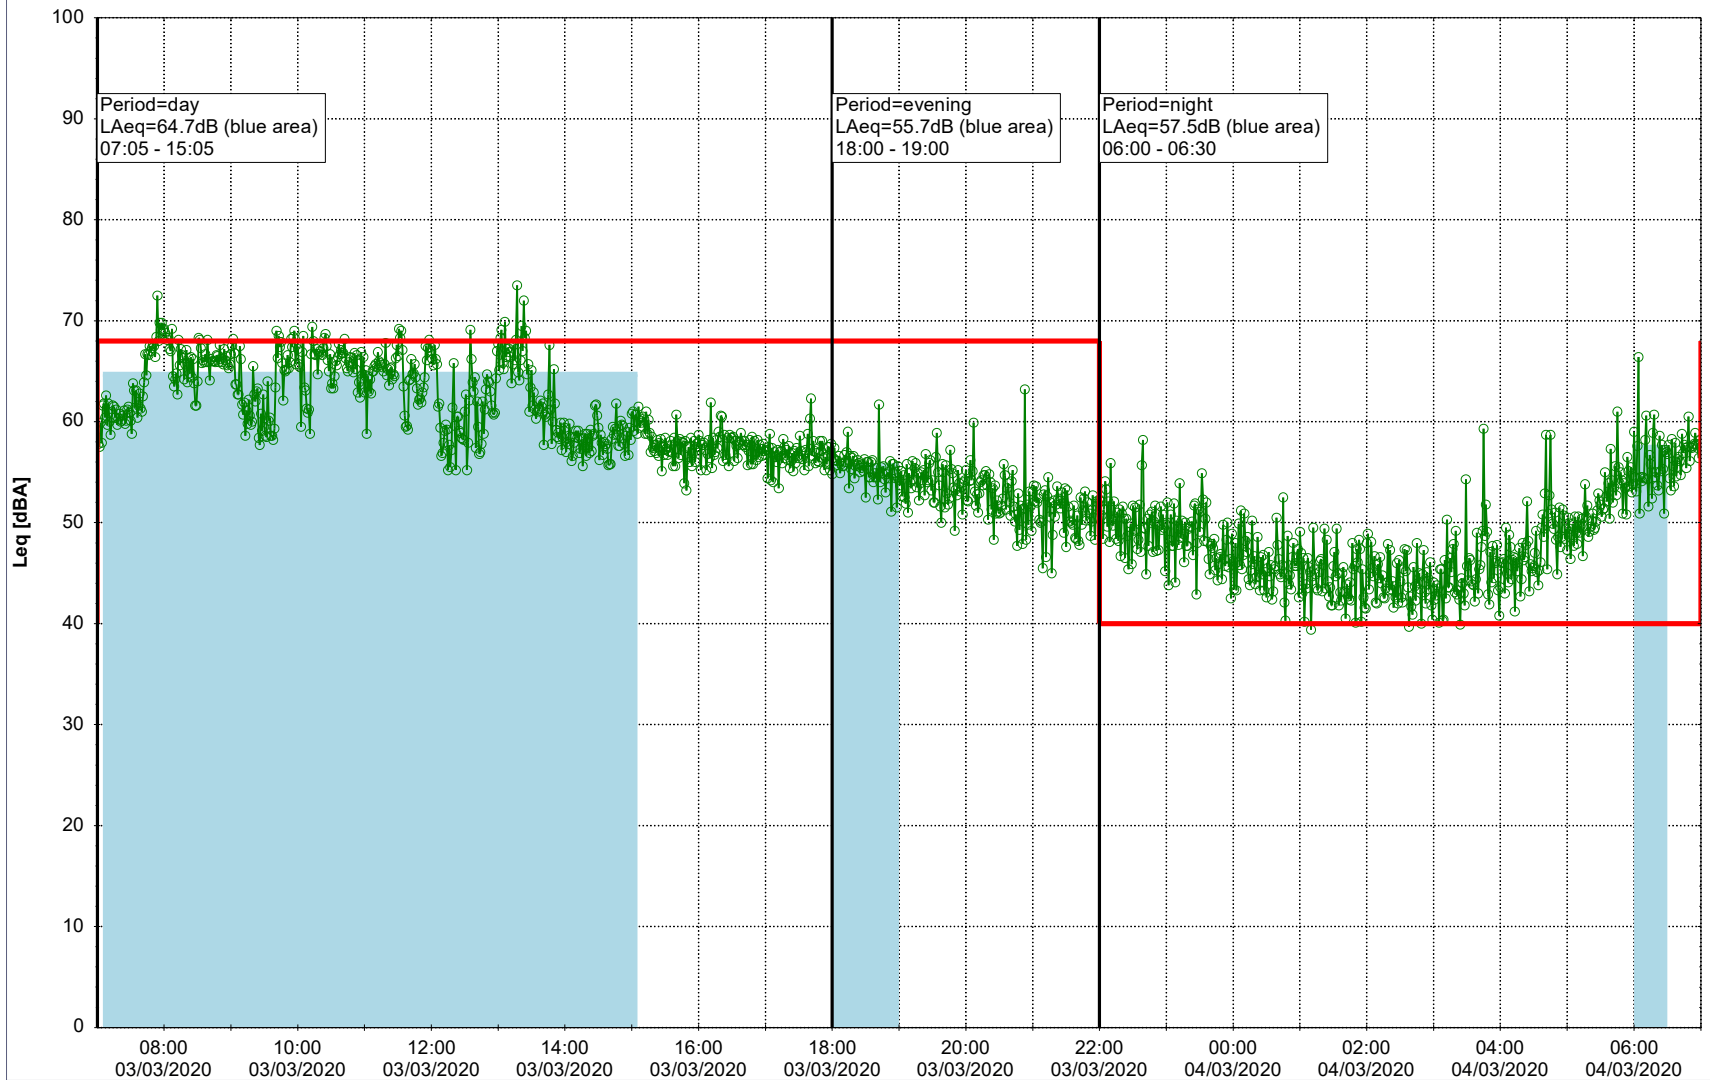

03/03/2020
04/03/2020

Plan View

Remarks

...

Noise Time Related Diagram

○ ○ ○ ○ HOL_NS01

Project: Kronos Sydhavnen
Construction: Havneholmen
Location: N-V

Plan View

Remarks

...

Noise Time Related Diagram

04/03/2020
05/03/2020

○ ○ ○ ○ HOL_NS01

Project: Kronos Sydhavnen
Construction: Havneholmen
Location: N-V

Plan View

Remarks

...

Noise Time Related Diagram

05/03/2020
06/03/2020

○ ○ ○ ○ HOL_NS01

Project: Kronos Sydhavnen
Construction: Havneholmen
Location: N-V

Plan View

Remarks

...

Noise Time Related Diagram

06/03/2020
07/03/2020

○ ○ ○ ○ HOL_NS01

Project: Kronos Sydhavnen
Construction: Havneholmen
Location: N-V

Plan View

Remarks

...

Noise Time Related Diagram