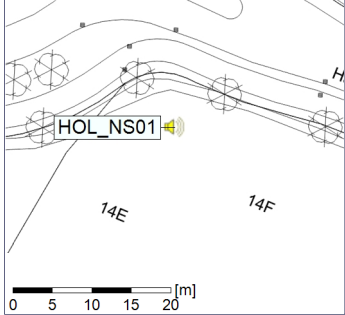

03/03/2020
04/03/2020

Plan View

Remarks

...

Noise Time Related Diagram

○ ○ ○ ○ HOL_NS01

Project: Kronos Sydhavnen
Construction: Havneholmen
Location: N-V

Plan View