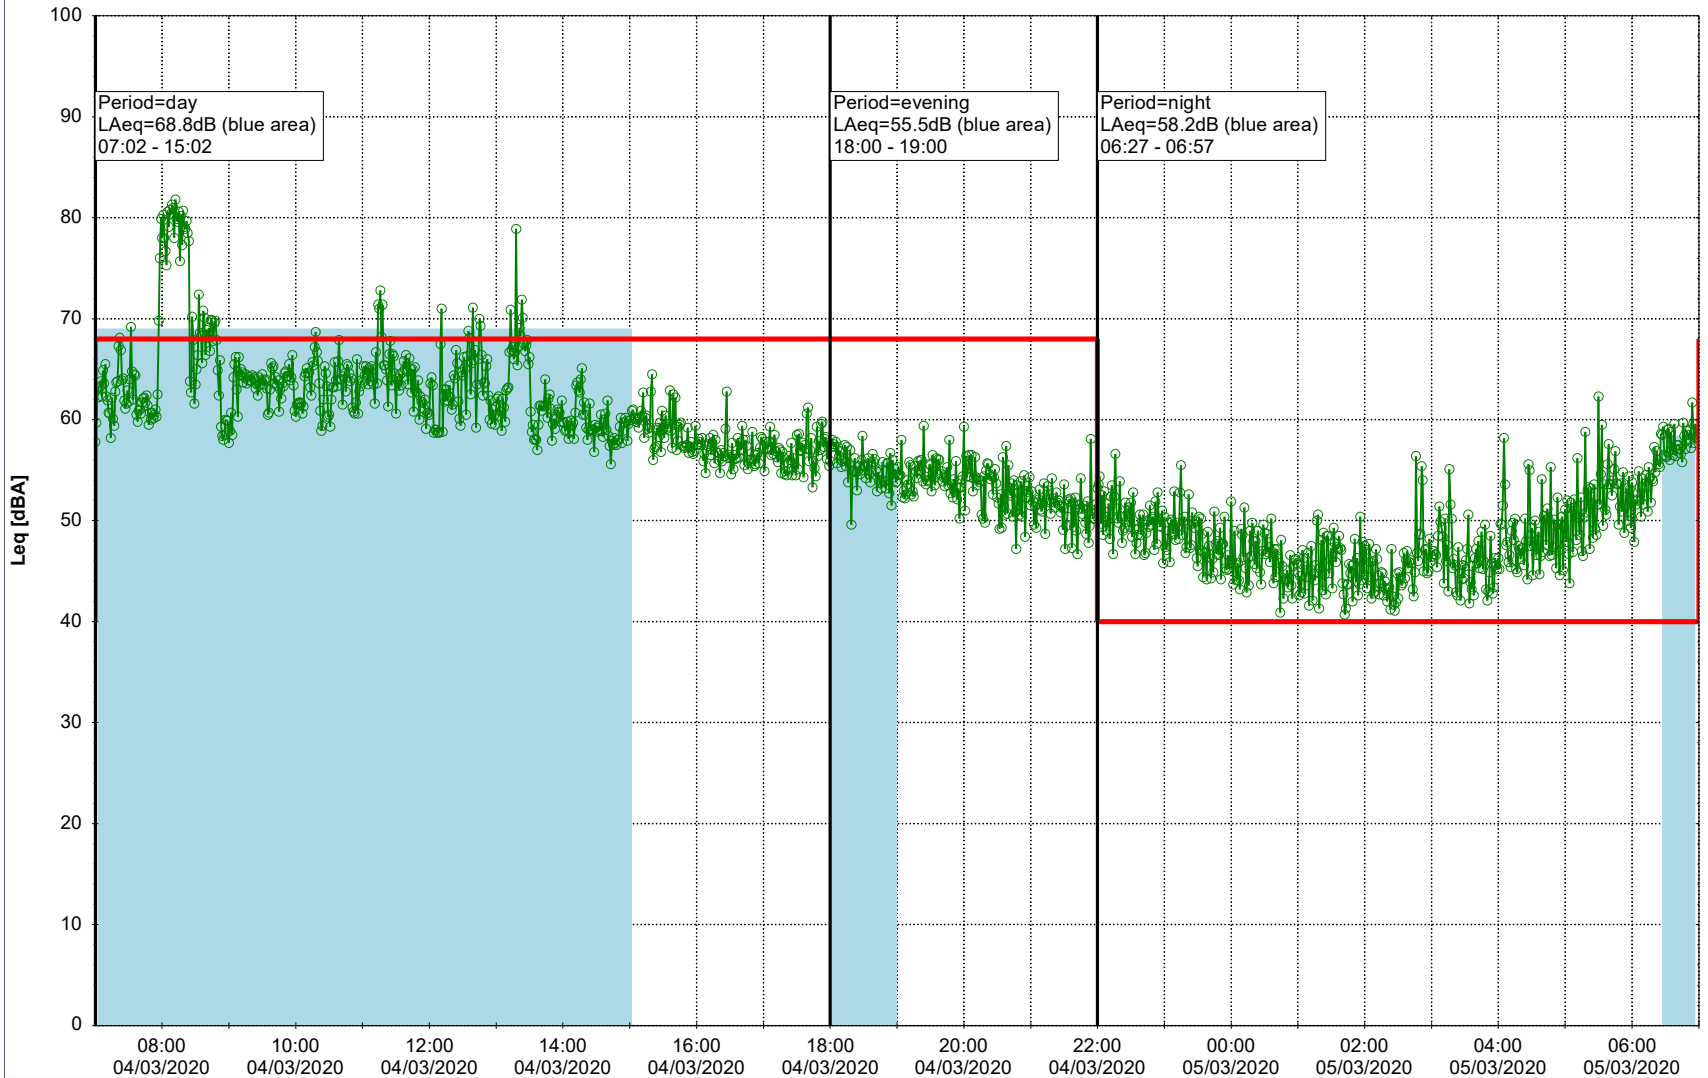

03/03/2020
04/03/2020

Plan View

Remarks

...

Noise Time Related Diagram

○ ○ ○ ○ HOL_NS01

Project: Kronos Sydhavnen
Construction: Havneholmen
Location: N-V

Plan View

Remarks

...

Noise Time Related Diagram

04/03/2020
05/03/2020

○ ○ ○ ○ HOL_NS01

Project: Kronos Sydhavnen
Construction: Havneholmen
Location: N-V

Plan View

Remarks

...

Noise Time Related Diagram

05/03/2020
06/03/2020

○ ○ ○ ○ HOL_NS01

Project: Kronos Sydhavnen
Construction: Havneholmen
Location: N-V

Plan View

Remarks

...

Noise Time Related Diagram

06/03/2020
07/03/2020

○ ○ ○ ○ HOL_NS01

Project: Kronos Sydhavnen
Construction: Havneholmen
Location: N-V

Plan View

Remarks

...

Noise Time Related Diagram