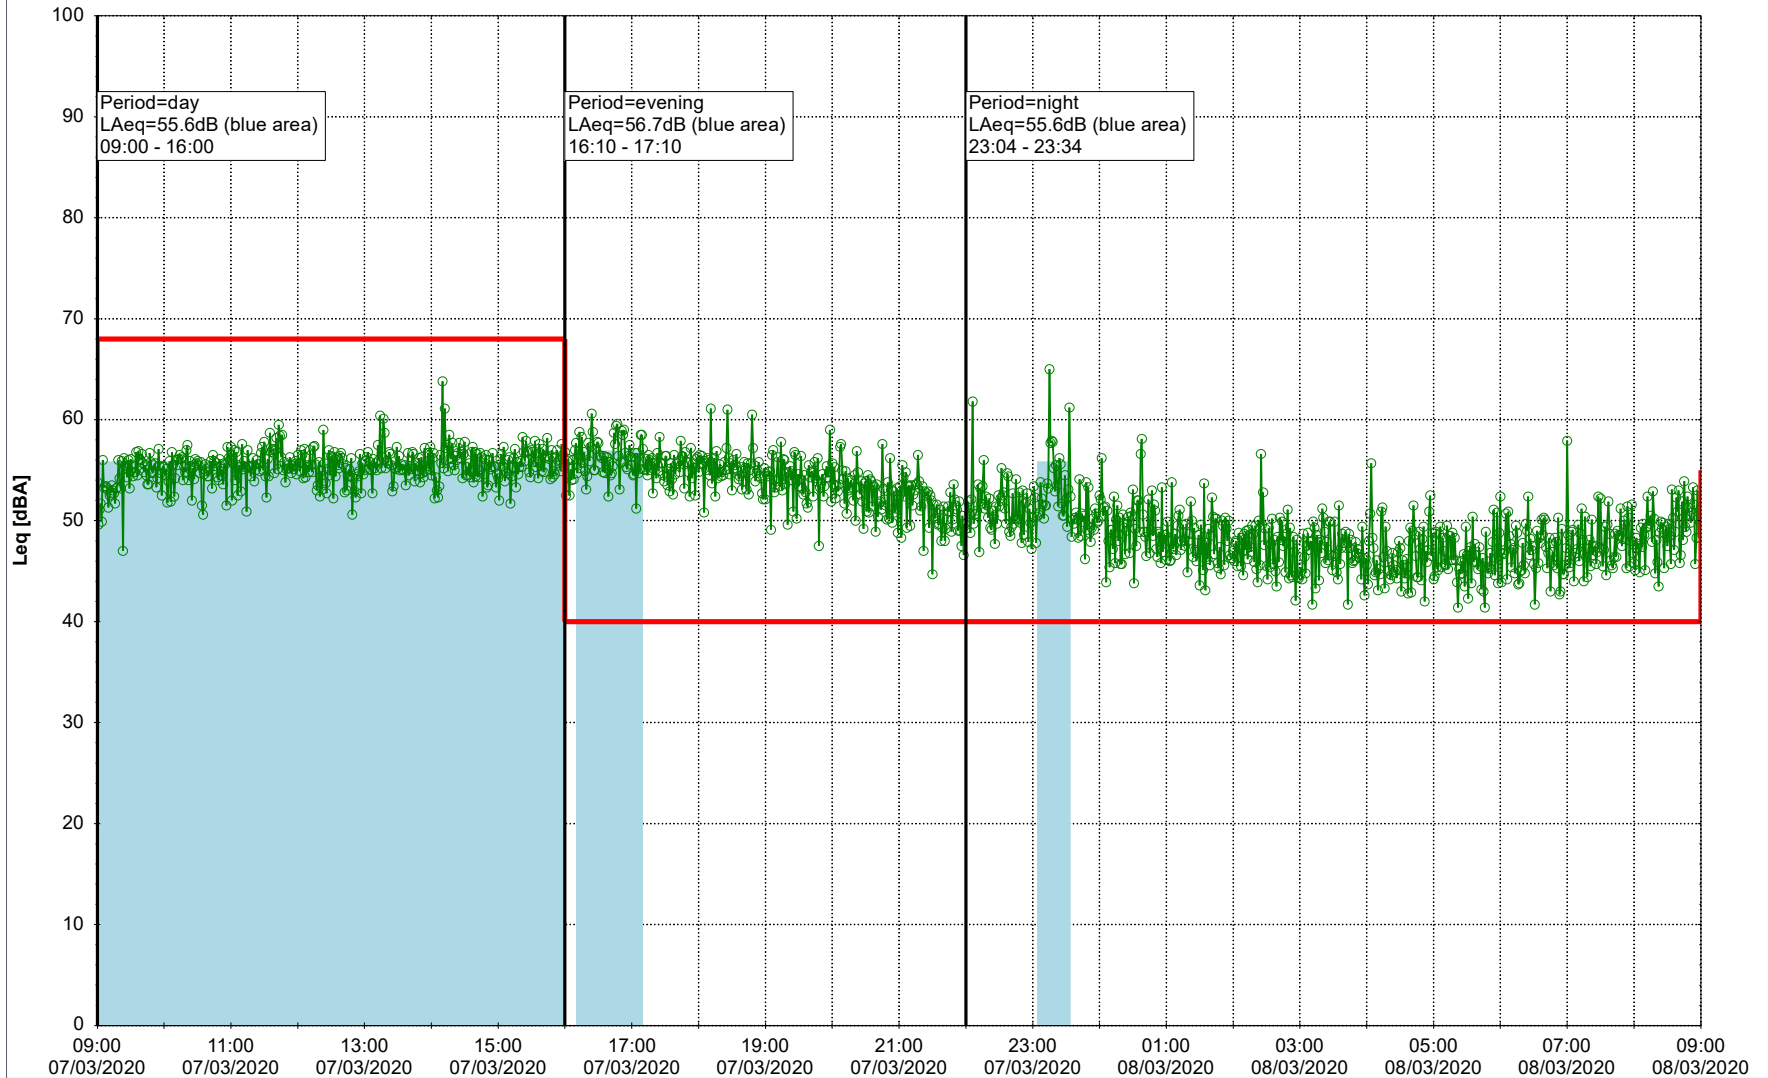

Noise Time Related Diagram

06/03/2020
07/03/2020

○ ○ ○ ○ HOL_NS01

Project: Kronos Sydhavnen
Construction: Havneholmen
Location: N-V

Plan View

Remarks

...

Noise Time Related Diagram

07/03/2020
08/03/2020

○ ○ ○ ○ HOL_NS01

Project: Kronos Sydhavnen
Construction: Havneholmen
Location: N-V

Plan View

Remarks

...

Noise Time Related Diagram

08/03/2020
09/03/2020