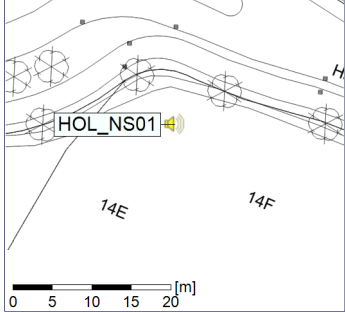

Project: Kronos Sydhavnen
Construction: Havneholmen
Location: N-V

Plan View

Remarks

...

Noise Time Related Diagram

02/03/2020
03/03/2020

○ ○ ○ ○ HOL_NS01

Project: Kronos Sydhavnen
Construction: Havneholmen
Location: N-V

03/03/2020
04/03/2020

Plan View

Remarks

...

Noise Time Related Diagram

○ ○ ○ ○ HOL_NS01

Project: Kronos Sydhavnen
Construction: Havneholmen
Location: N-V

Plan View