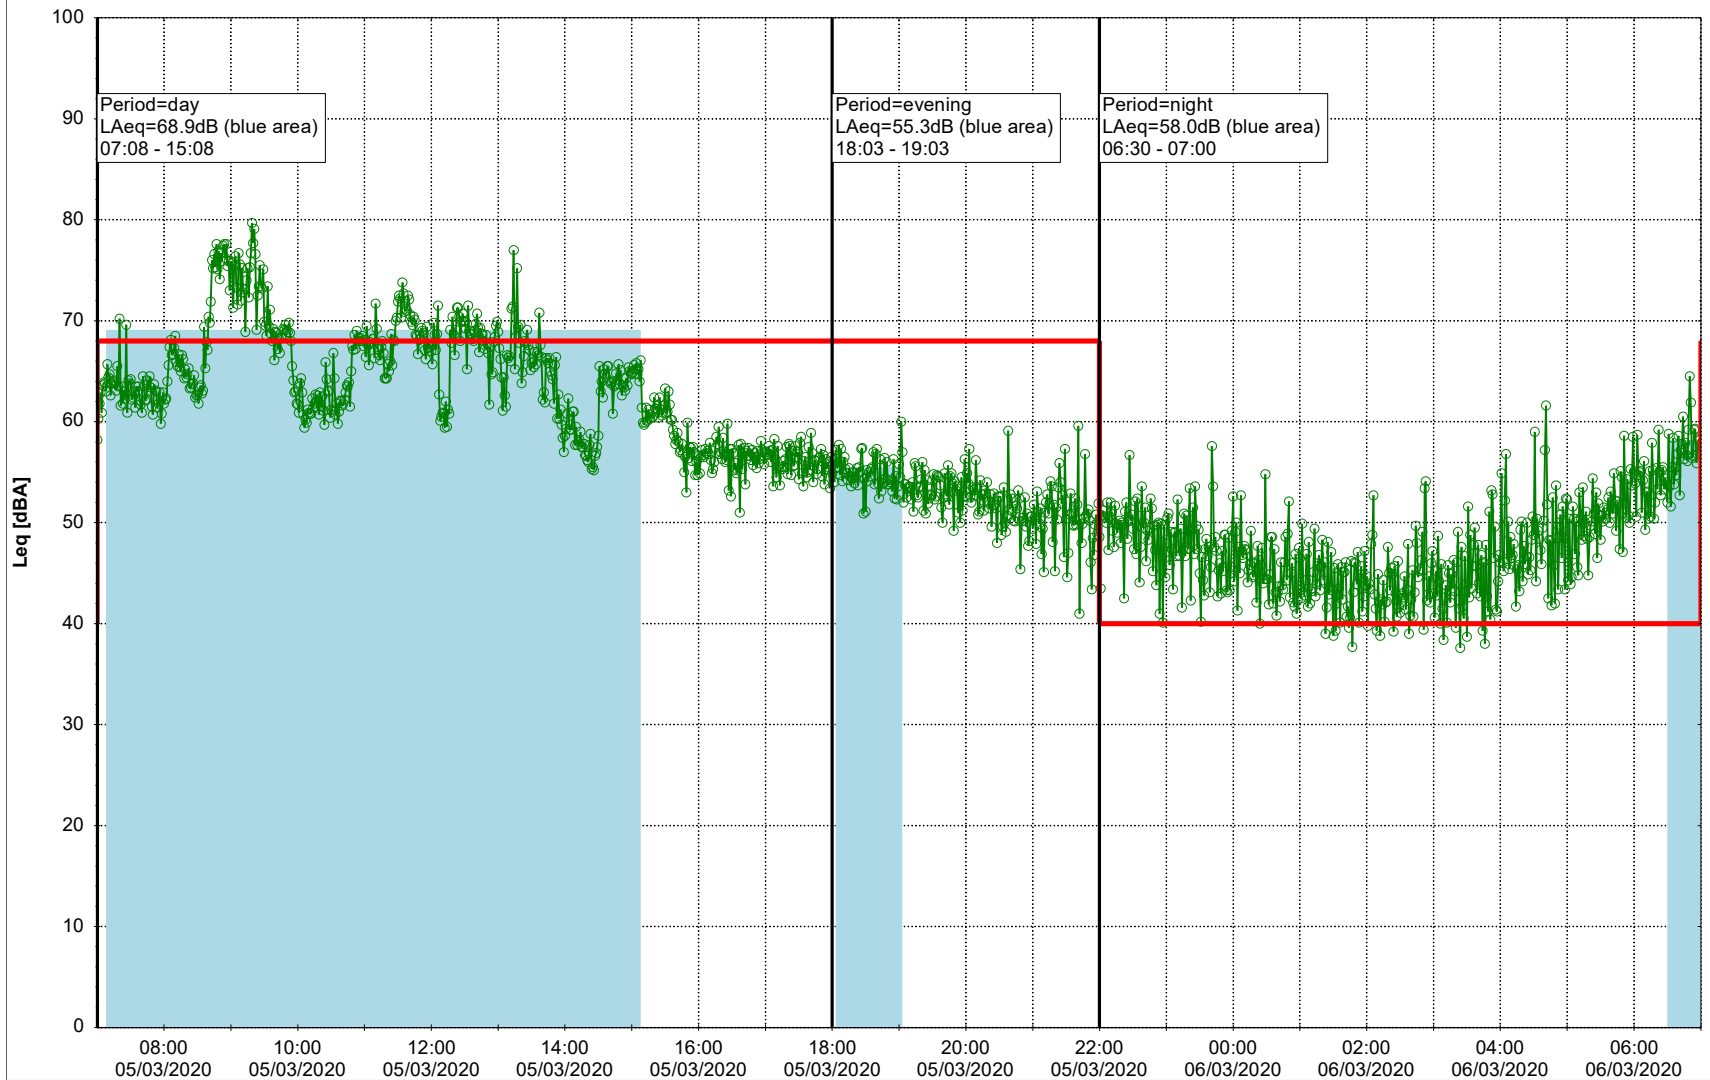

Remarks

...

Noise Time Related Diagram

04/03/2020
05/03/2020

○ ○ ○ ○ HOL_NS01

Project: Kronos Sydhavnen
Construction: Havneholmen
Location: N-V

Plan View

Remarks

...

Noise Time Related Diagram

05/03/2020
06/03/2020

○ ○ ○ ○ HOL_NS01

Project: Kronos Sydhavnen
Construction: Havneholmen
Location: N-V

Plan View

Remarks

...

Noise Time Related Diagram

06/03/2020
07/03/2020

○ ○ ○ ○ HOL_NS01

Project: Kronos Sydhavnen
Construction: Havneholmen
Location: N-V

Plan View

Remarks

...

Noise Time Related Diagram