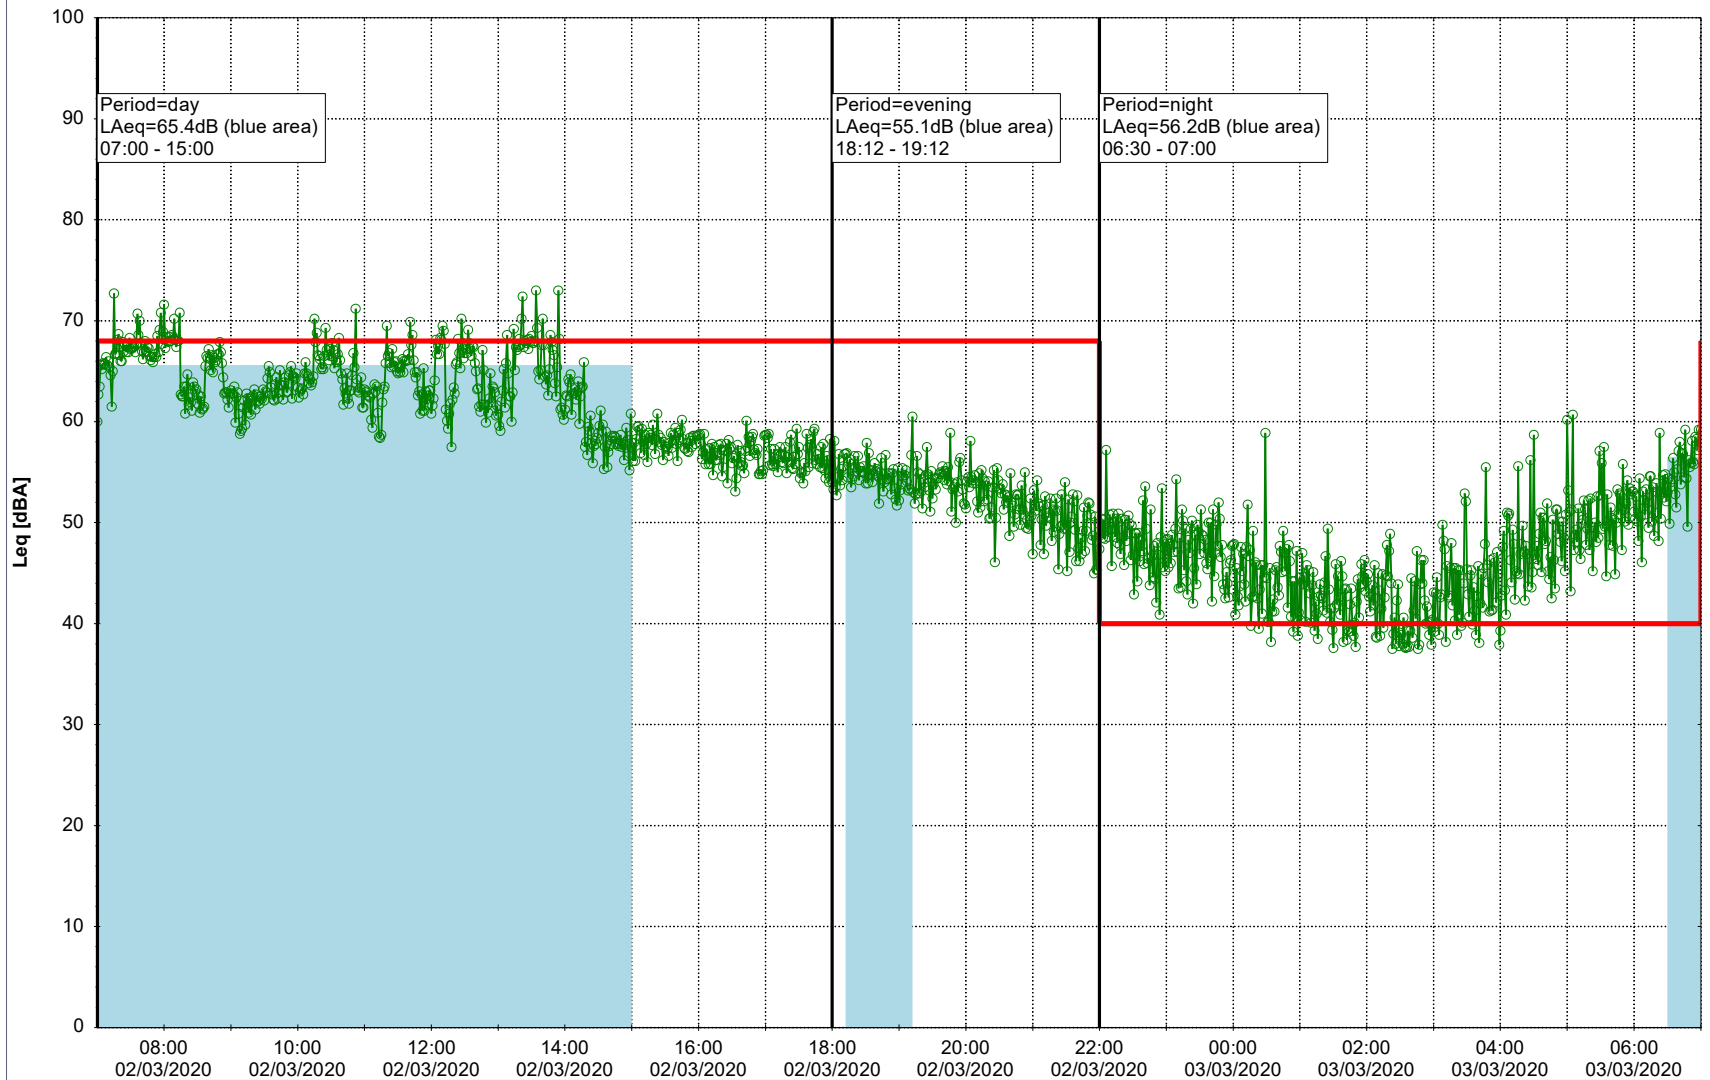

Project: Kronos Sydhavnen
Construction: Havneholmen
Location: N-V

Plan View

Remarks

...

Noise Time Related Diagram

02/03/2020
03/03/2020

○ ○ ○ ○ HOL_NS01

Project: Kronos Sydhavnen
Construction: Havneholmen
Location: N-V

03/03/2020
04/03/2020

Plan View

Remarks

...

Noise Time Related Diagram

○ ○ ○ ○ HOL_NS01

Project: Kronos Sydhavnen
Construction: Havneholmen
Location: N-V

Plan View

Remarks

...

Noise Time Related Diagram

04/03/2020
05/03/2020

○ ○ ○ ○ HOL_NS01

Project: Kronos Sydhavnen
Construction: Havneholmen
Location: N-V

Plan View

Remarks

Noise Time Related Diagram

06/03/2020
07/03/2020

○ ○ ○ ○ HOL_NS01

Project: Kronos Sydhavnen
Construction: Havneholmen
Location: N-V

Plan View

Remarks

...

Noise Time Related Diagram