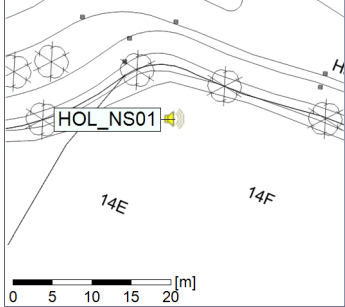

07/03/2020
08/03/2020

○ ○ ○ ○ HOL_NS01

Project: Kronos Sydhavnen
Construction: Havneholmen
Location: N-V

Plan View

Remarks

...

Noise Time Related Diagram

08/03/2020
09/03/2020