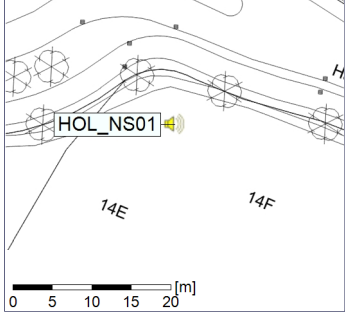

Remarks

...

Noise Time Related Diagram

04/03/2020
05/03/2020

○ ○ ○ ○ HOL_NS01

Project: Kronos Sydhavnen
Construction: Havneholmen
Location: N-V

Plan View

Remarks

...

Noise Time Related Diagram

05/03/2020
06/03/2020

○ ○ ○ ○ HOL_NS01

Project: Kronos Sydhavnen
Construction: Havneholmen
Location: N-V

Plan View

Remarks

...