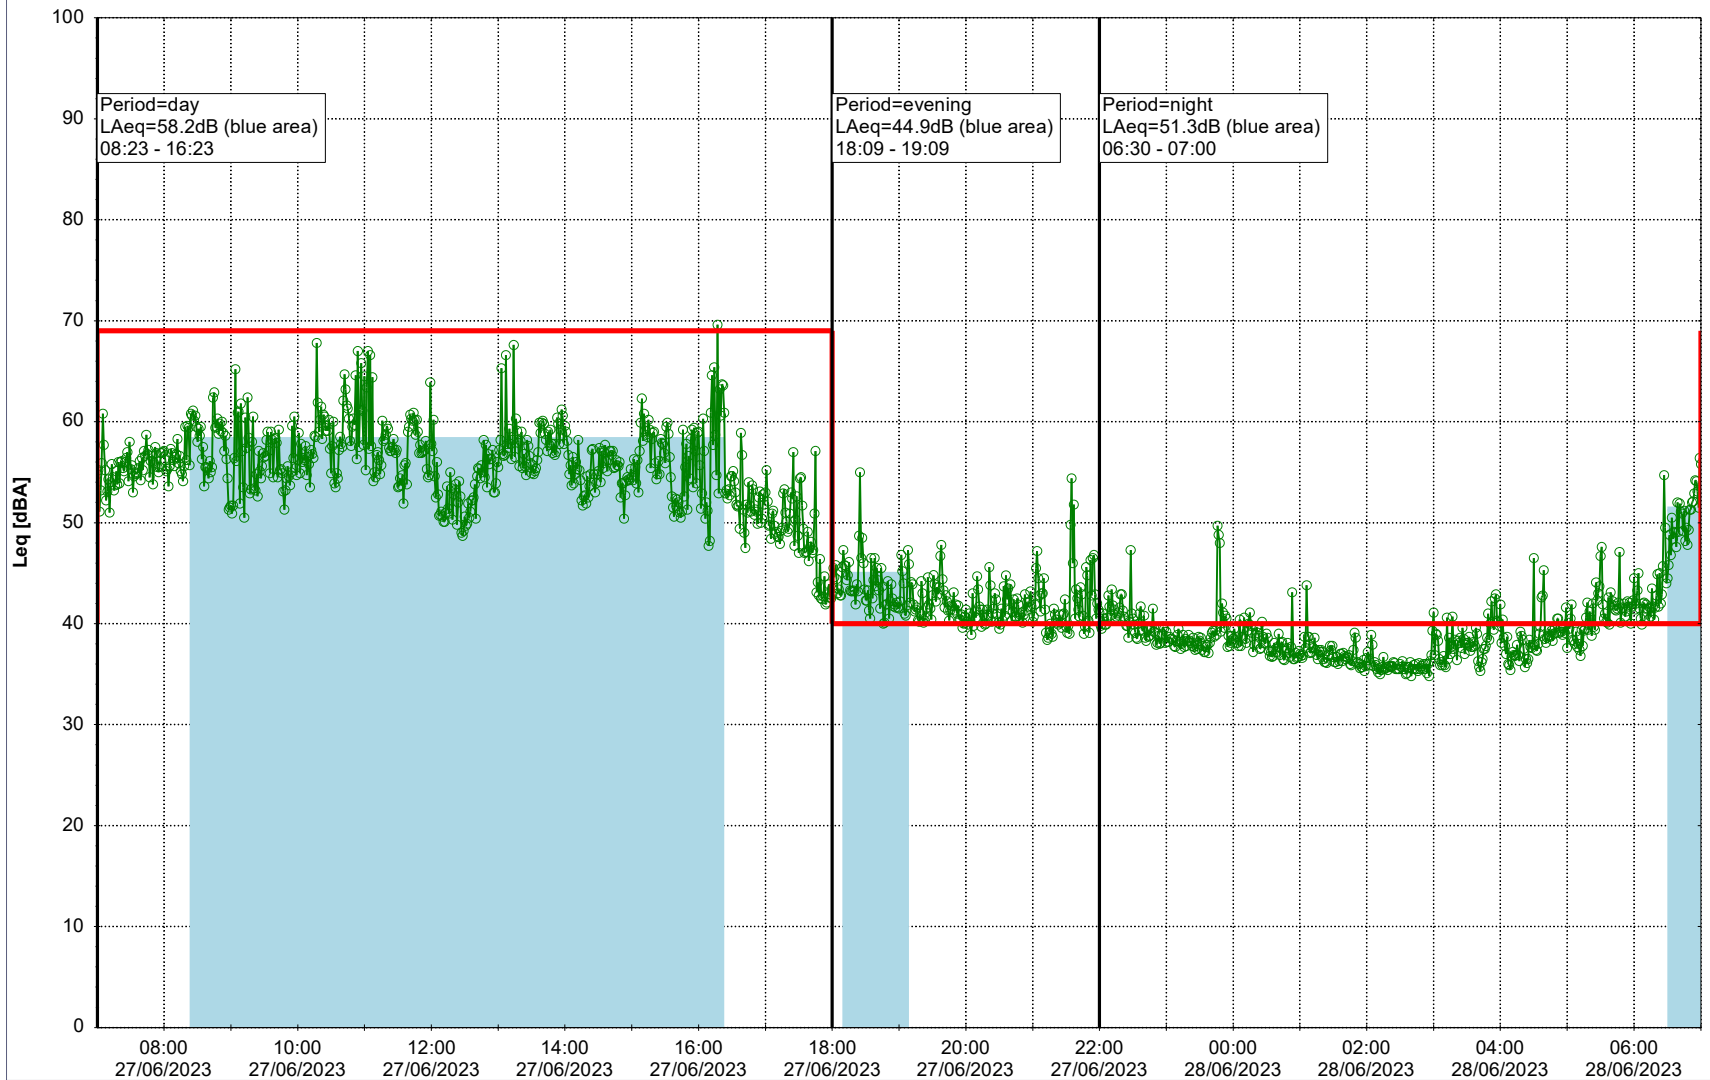

### Noise Time Related Diagram

26/06/2023  
27/06/2023

○○○ EBR-OVK\_NS02

Project: Kronos Sydhavnen  
Construction: Enghave Brygge  
Location: N-V

Plan View

Remarks

- Ørsted Værket

### Noise Time Related Diagram

27/06/2023  
28/06/2023

○○○ EBR-OVK\_NS02

Project: Kronos Sydhavnen  
Construction: Enghave Brygge  
Location: N-V

Plan View

Remarks

- Ørsted Værket