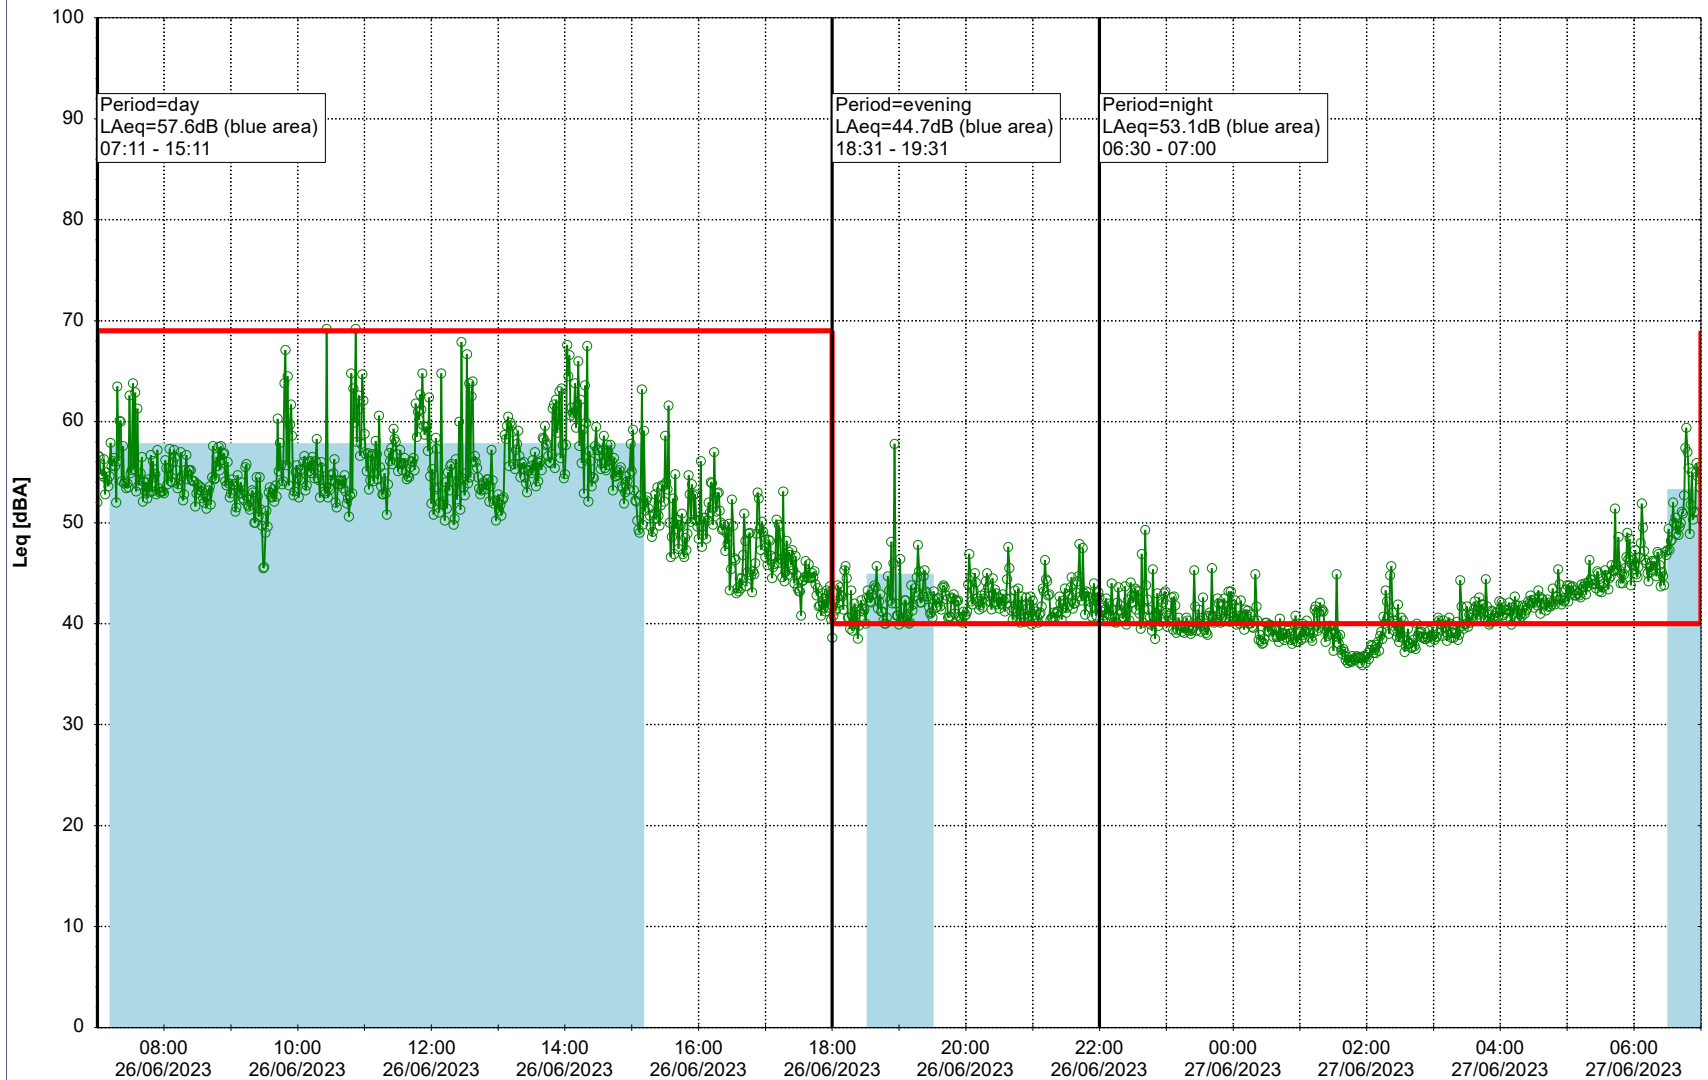

### Noise Time Related Diagram

26/06/2023  
27/06/2023

○○○ EBR-OVK\_NS02

Project: Kronos Sydhavnen  
Construction: Enghave Brygge  
Location: N-V

Plan View

Remarks

- Ørsted Værket