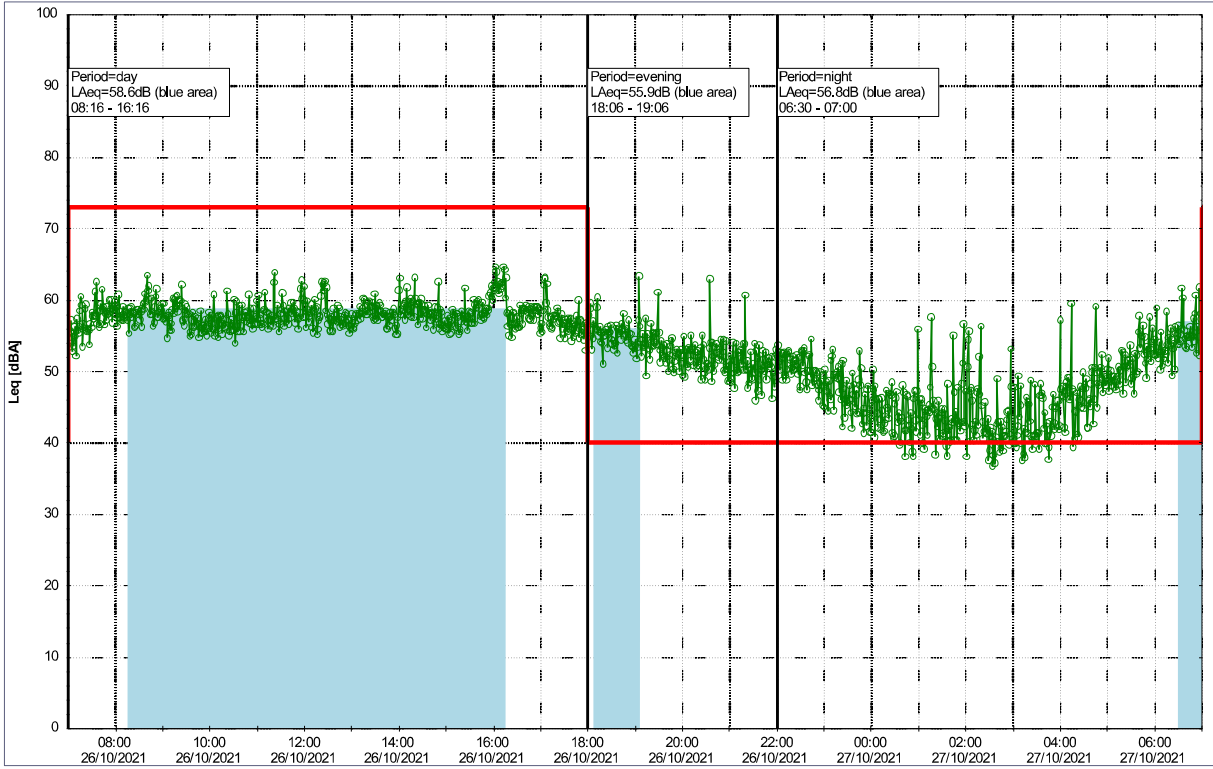

Plan View

Remarks

Noise Time Related Diagram

26/10/2021
27/10/2021

HOL_NS01

Project: Kronos Sydhavnen
Construction: Havneholmen
Location: N-V

Plan View

Noise Time Related Diagram

27/10/2021
28/10/2021

HOL_NS01

Project: Kronos Sydhavnen
Construction: Havneholmen
Location: N-V

Plan View

Remarks

...

Noise Time Related Diagram

28/10/2021
29/10/2021

○○○○ HOL_NS01

Project: Kronos Sydhavnen
Construction: Havneholmen
Location: N-V

Plan View

Noise Time Related Diagram

29/10/2021
30/10/2021

○○○○ HOL_NS01

Remarks

...

Project: Kronos Sydhavnen
Construction: Havneholmen
Location: N-V

Plan View

Noise Time Related Diagram

30/10/2021
31/10/2021

○○○○ HOL_NS01

Remarks

...

Project: Kronos Sydhavnen
Construction: Havneholmen
Location: N-V