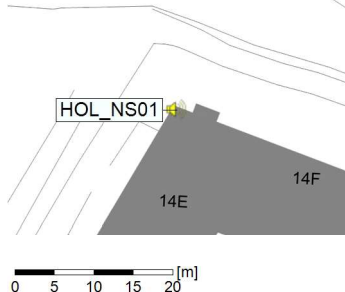

Project: Kronos Sydhavnen
Construction: Havneholmen
Location: N-V

Plan View

Noise Time Related Diagram

30/10/2021
31/10/2021

○○○○ HOL_NS01

Remarks

...

Project: Kronos Sydhavnen
Construction: Havneholmen
Location: N-V

Plan View

Noise Time Related Diagram

31/10/2021
01/11/2021

○○○ HOL_NS01

Remarks

...