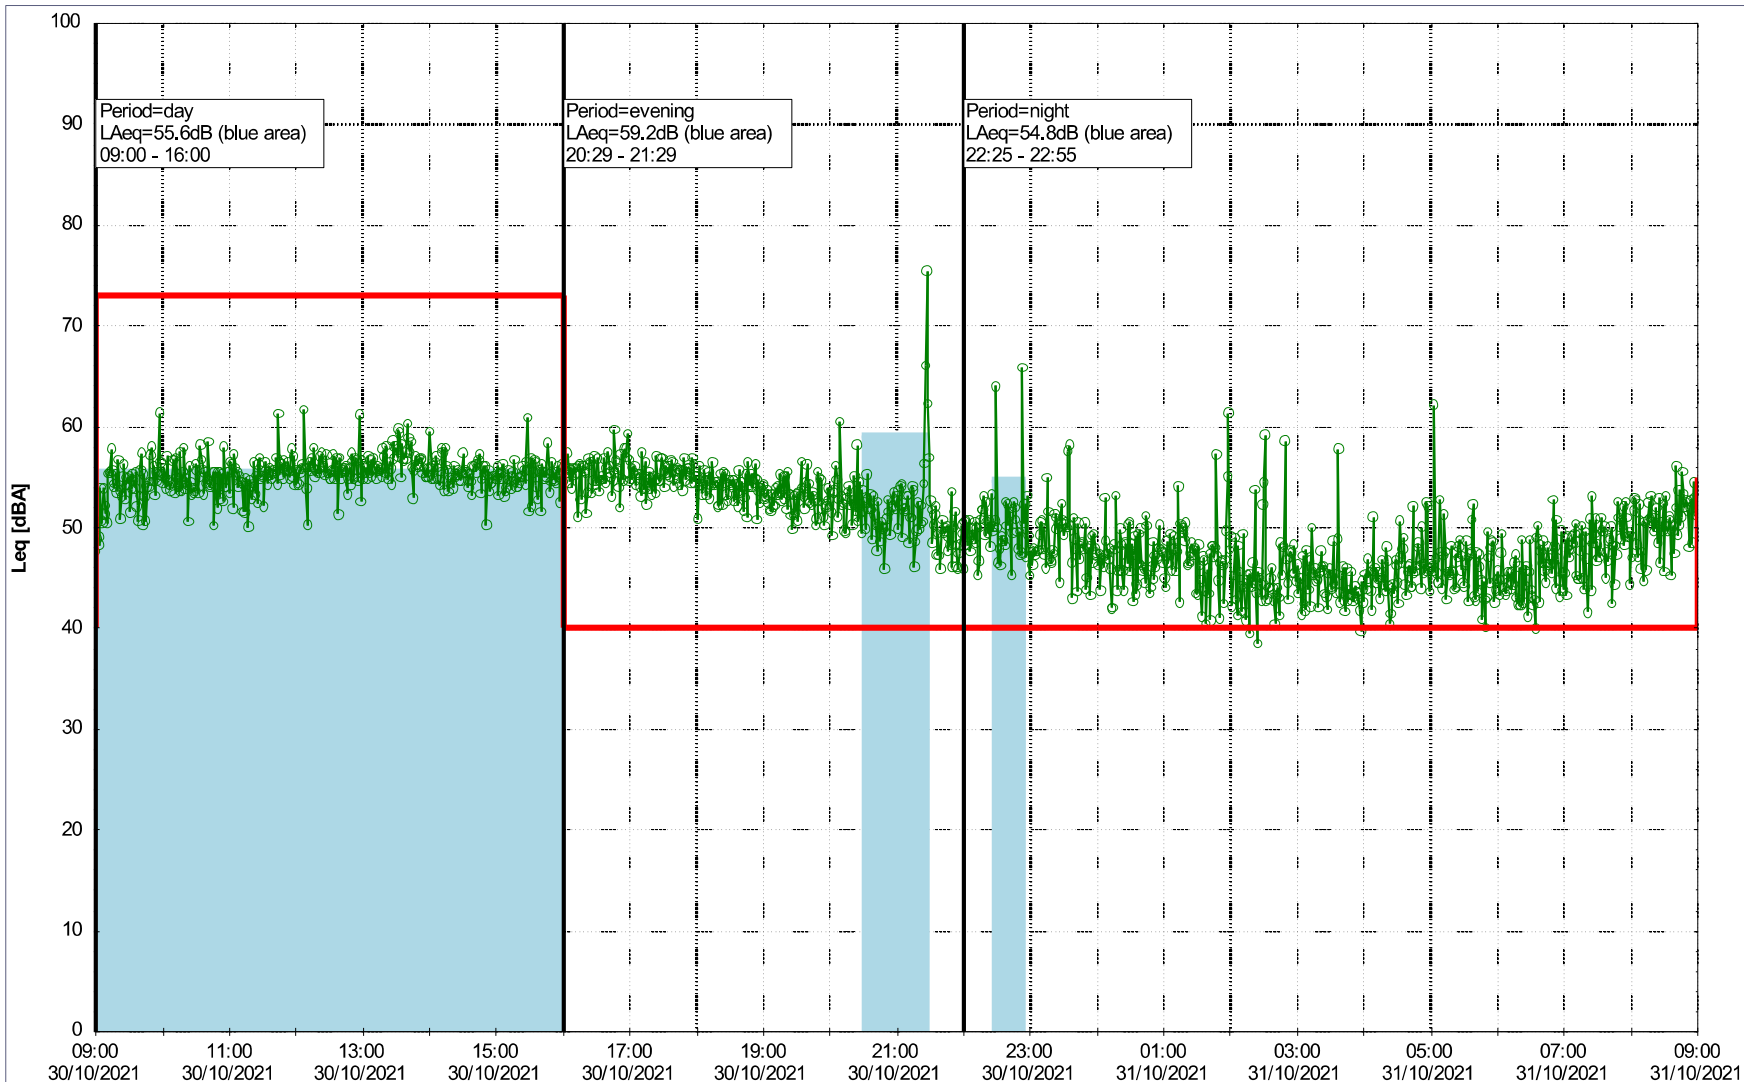

Project: Kronos Sydhavnen
Construction: Havneholmen
Location: N-V

Plan View

Noise Time Related Diagram

30/10/2021
31/10/2021

○○○○ HOL_NS01

Remarks

...

Project: Kronos Sydhavnen
Construction: Havneholmen
Location: N-V

Plan View

Noise Time Related Diagram

31/10/2021
01/11/2021

○○○ HOL_NS01

Remarks

...