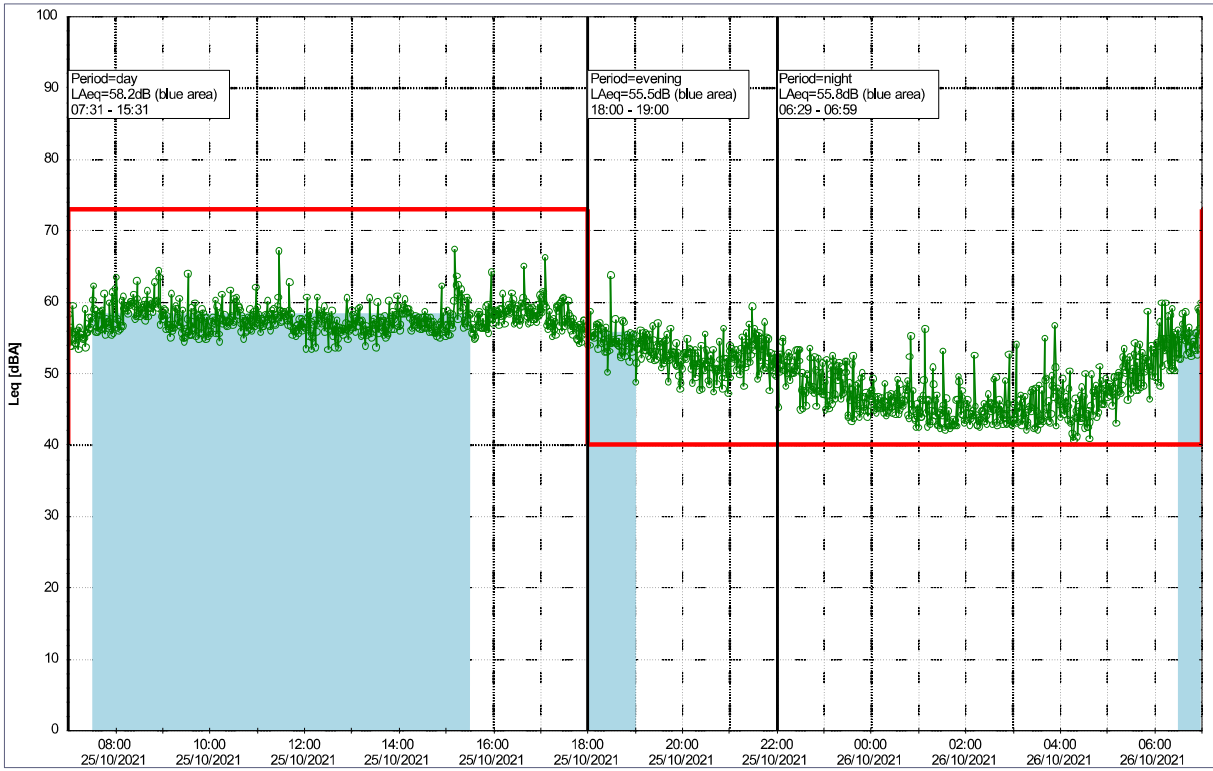

Project: Kronos Sydhavnen
Construction: Havneholmen
Location: N-V

Plan View

Remarks

...

Noise Time Related Diagram

25/10/2021
26/10/2021

HOL_NS01

Project: Kronos Sydhavnen
Construction: Havneholmen
Location: N-V

Plan View

Remarks

Noise Time Related Diagram

26/10/2021
27/10/2021

HOL_NS01

Project: Kronos Sydhavnen
Construction: Havneholmen
Location: N-V

Plan View

Noise Time Related Diagram

27/10/2021
28/10/2021

HOL_NS01

Project: Kronos Sydhavnen
Construction: Havneholmen
Location: N-V

Plan View

Remarks

...

Noise Time Related Diagram

28/10/2021
29/10/2021

Project: Kronos Sydhavnen
Construction: Havneholmen
Location: N-V

Plan View

Noise Time Related Diagram

30/10/2021
31/10/2021

○○○○ HOL_NS01

Remarks

...

Project: Kronos Sydhavnen
Construction: Havneholmen
Location: N-V