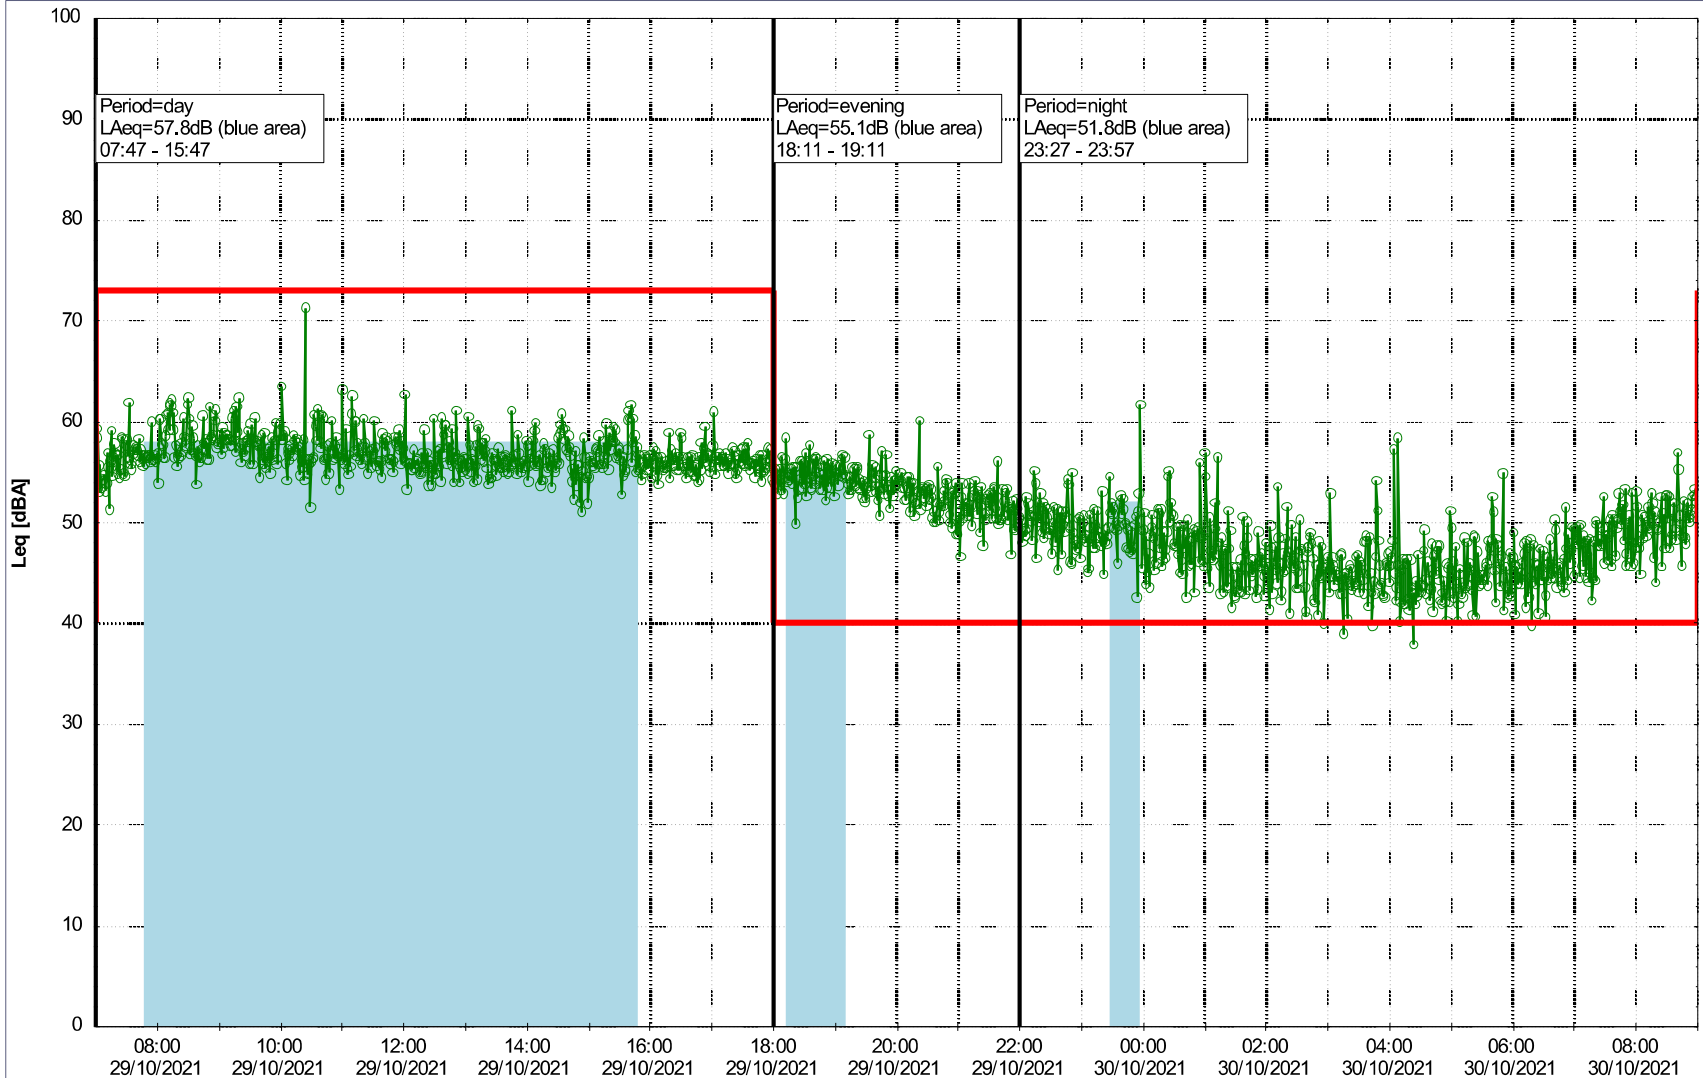

○○○○ HOL_NS01

Project: Kronos Sydhavnen
Construction: Havneholmen
Location: N-V

Plan View

Noise Time Related Diagram

29/10/2021
30/10/2021

○○○○ HOL_NS01

Remarks

...

Project: Kronos Sydhavnen
Construction: Havneholmen
Location: N-V

Plan View

Noise Time Related Diagram

30/10/2021
31/10/2021

○○○○ HOL_NS01

Remarks

...

Project: Kronos Sydhavnen
Construction: Havneholmen
Location: N-V