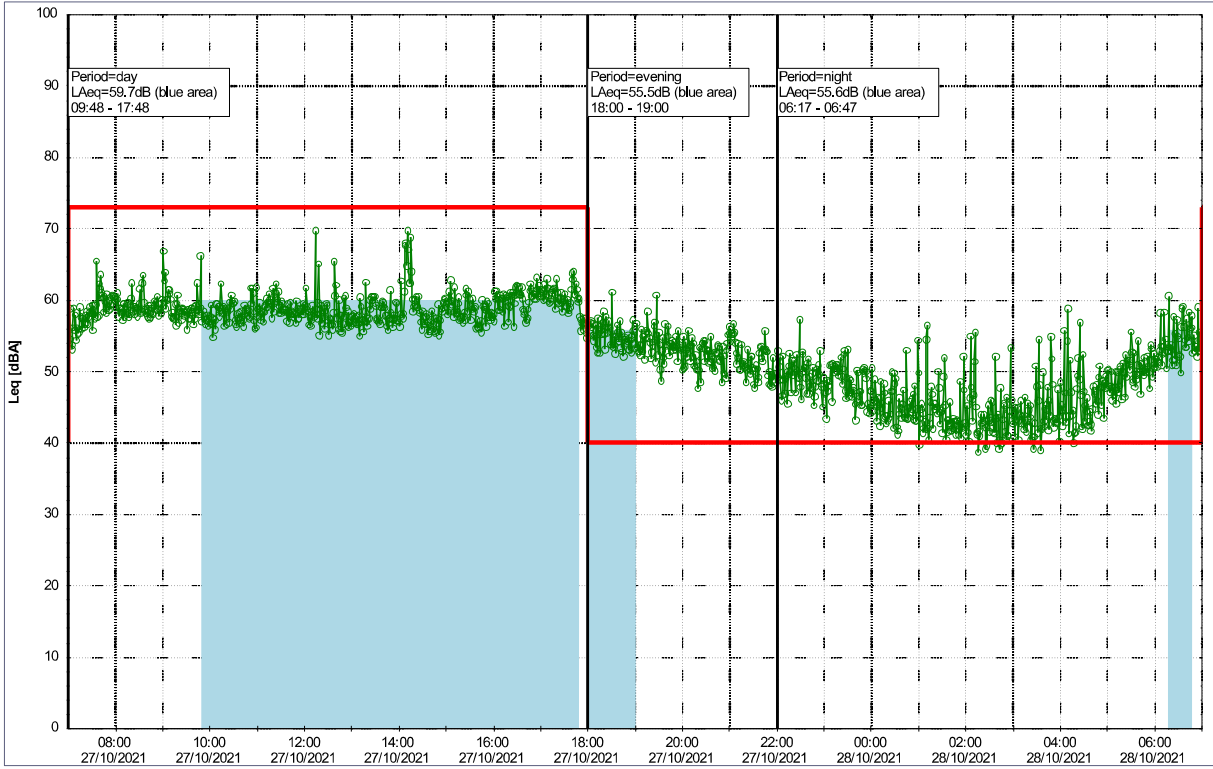

Plan View

Remarks

Noise Time Related Diagram

26/10/2021
27/10/2021

HOL_NS01

Project: Kronos Sydhavnen
Construction: Havneholmen
Location: N-V

Plan View

Noise Time Related Diagram

27/10/2021
28/10/2021

HOL_NS01

Project: Kronos Sydhavnen
Construction: Havneholmen
Location: N-V

Plan View

Remarks

...

Noise Time Related Diagram

28/10/2021
29/10/2021

○○○○ HOL_NS01

Project: Kronos Sydhavnen
Construction: Havneholmen
Location: N-V

Plan View

Noise Time Related Diagram

29/10/2021
30/10/2021

○○○○ HOL_NS01

Remarks

...

Project: Kronos Sydhavnen
Construction: Havneholmen
Location: N-V

Plan View

Noise Time Related Diagram

30/10/2021
31/10/2021

○○○○ HOL_NS01

Remarks

...

Project: Kronos Sydhavnen
Construction: Havneholmen
Location: N-V