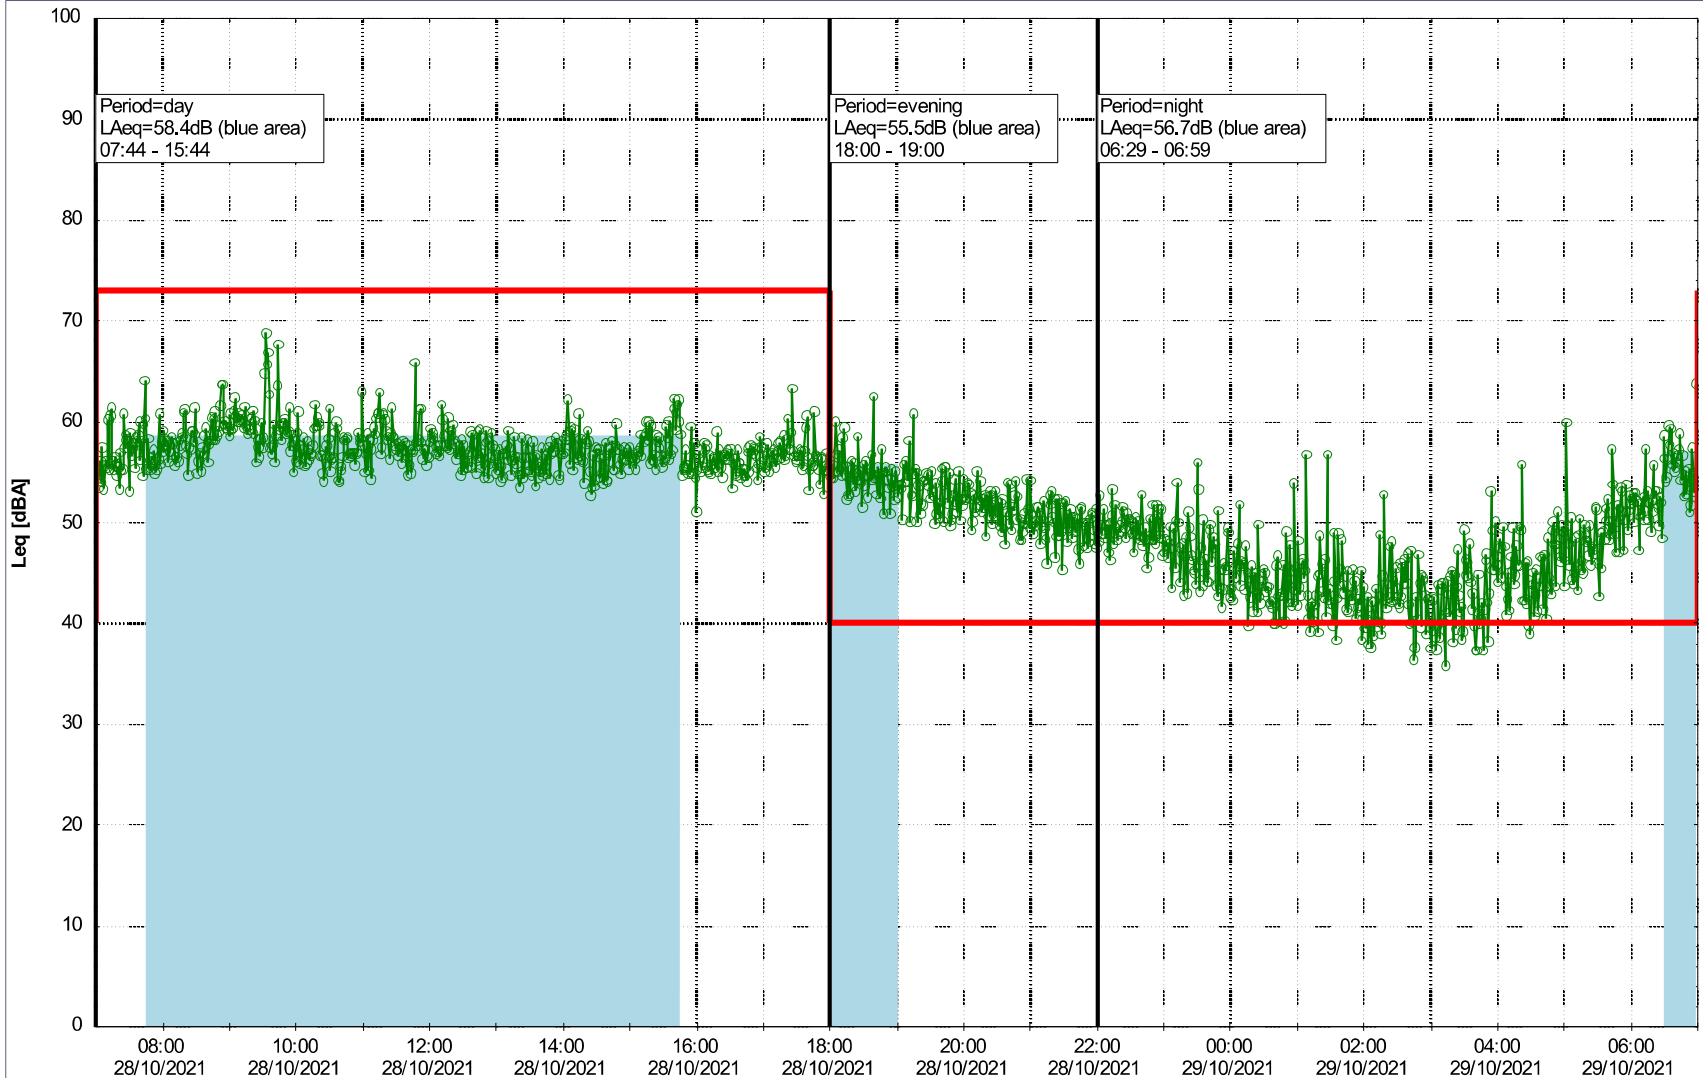

27/10/2021
28/10/2021

HOL_NS01

Project: Kronos Sydhavnen
Construction: Havneholmen
Location: N-V

Plan View

Remarks

...

Noise Time Related Diagram

28/10/2021
29/10/2021

○○○○ HOL_NS01

Project: Kronos Sydhavnen
Construction: Havneholmen
Location: N-V

Plan View

Noise Time Related Diagram

29/10/2021
30/10/2021

○○○○ HOL_NS01

Remarks

...

Project: Kronos Sydhavnen
Construction: Havneholmen
Location: N-V

Plan View

Noise Time Related Diagram

30/10/2021
31/10/2021

○○○○ HOL_NS01

Remarks

...

Project: Kronos Sydhavnen
Construction: Havneholmen
Location: N-V