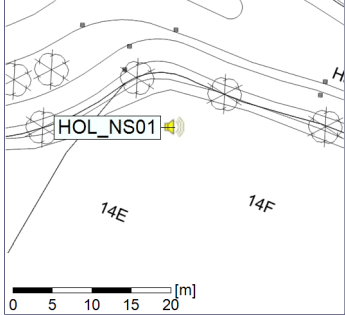

Noise Time Related Diagram

24/07/2020
25/07/2020

○ ○ ○ ○ HOL_NS01

Project: Kronos Sydhavnen
Construction: Havneholmen
Location: N-V

Plan View

Remarks

...

Noise Time Related Diagram

25/07/2020
26/07/2020

○ ○ ○ ○ HOL_NS01

Project: Kronos Sydhavnen
Construction: Havneholmen
Location: N-V

Plan View

Remarks

...

Noise Time Related Diagram

26/07/2020
27/07/2020