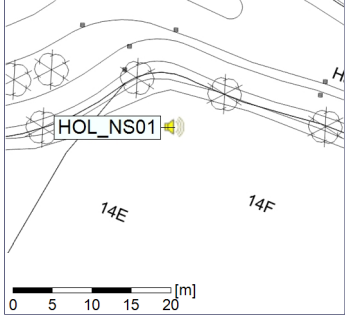

Remarks

...

Noise Time Related Diagram

22/07/2020
23/07/2020

○ ○ ○ ○ HOL_NS01

Project: Kronos Sydhavnen
Construction: Havneholmen
Location: N-V

Plan View

Remarks

...

Noise Time Related Diagram

23/07/2020
24/07/2020

○ ○ ○ ○ HOL_NS01

Project: Kronos Sydhavnen
Construction: Havneholmen
Location: N-V

Plan View

Remarks

...