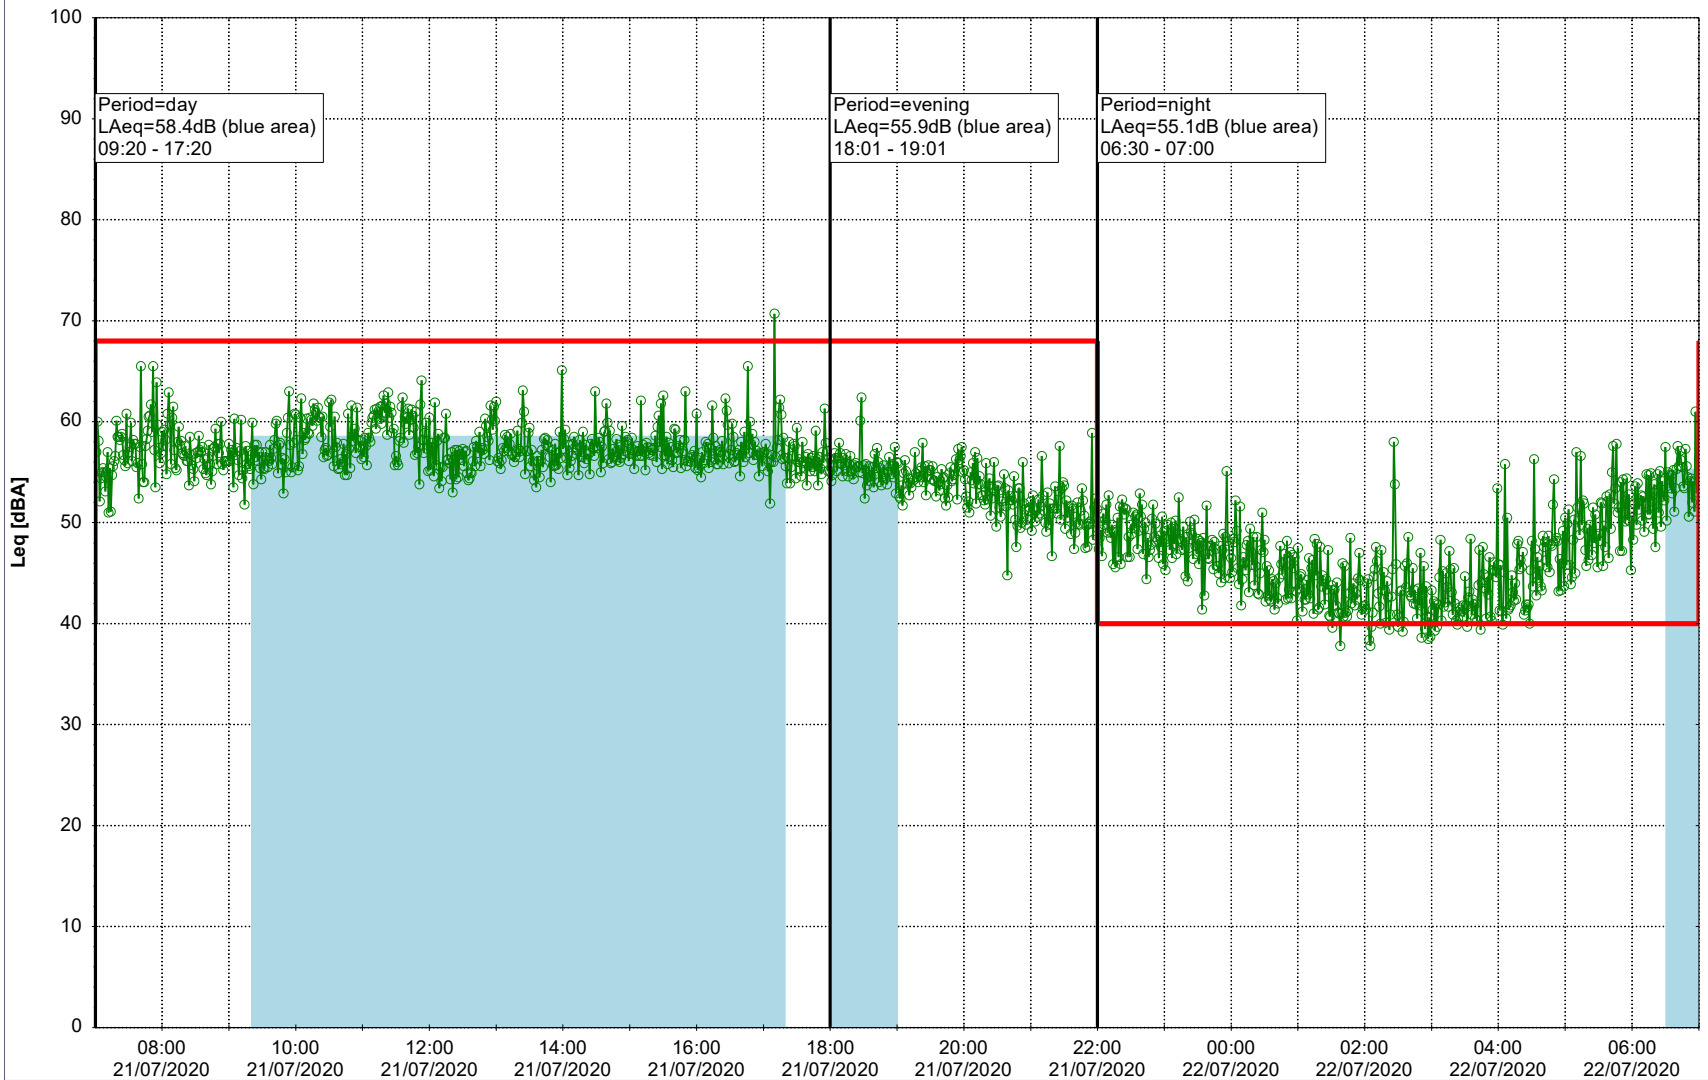

Plan View

Remarks

...

Noise Time Related Diagram

21/07/2020
22/07/2020

○ ○ ○ ○ HOL_NS01

Project: Kronos Sydhavnen
Construction: Havneholmen
Location: N-V

Plan View

Remarks

...

Noise Time Related Diagram

22/07/2020
23/07/2020

○ ○ ○ ○ HOL_NS01

Project: Kronos Sydhavnen
Construction: Havneholmen
Location: N-V

Plan View

Remarks

...

Noise Time Related Diagram

23/07/2020
24/07/2020

○ ○ ○ ○ HOL_NS01

Project: Kronos Sydhavnen
Construction: Havneholmen
Location: N-V

Plan View

Remarks

...

Noise Time Related Diagram

24/07/2020
25/07/2020

○ ○ ○ ○ HOL_NS01

Project: Kronos Sydhavnen
Construction: Havneholmen
Location: N-V

Plan View

Remarks

...

Noise Time Related Diagram