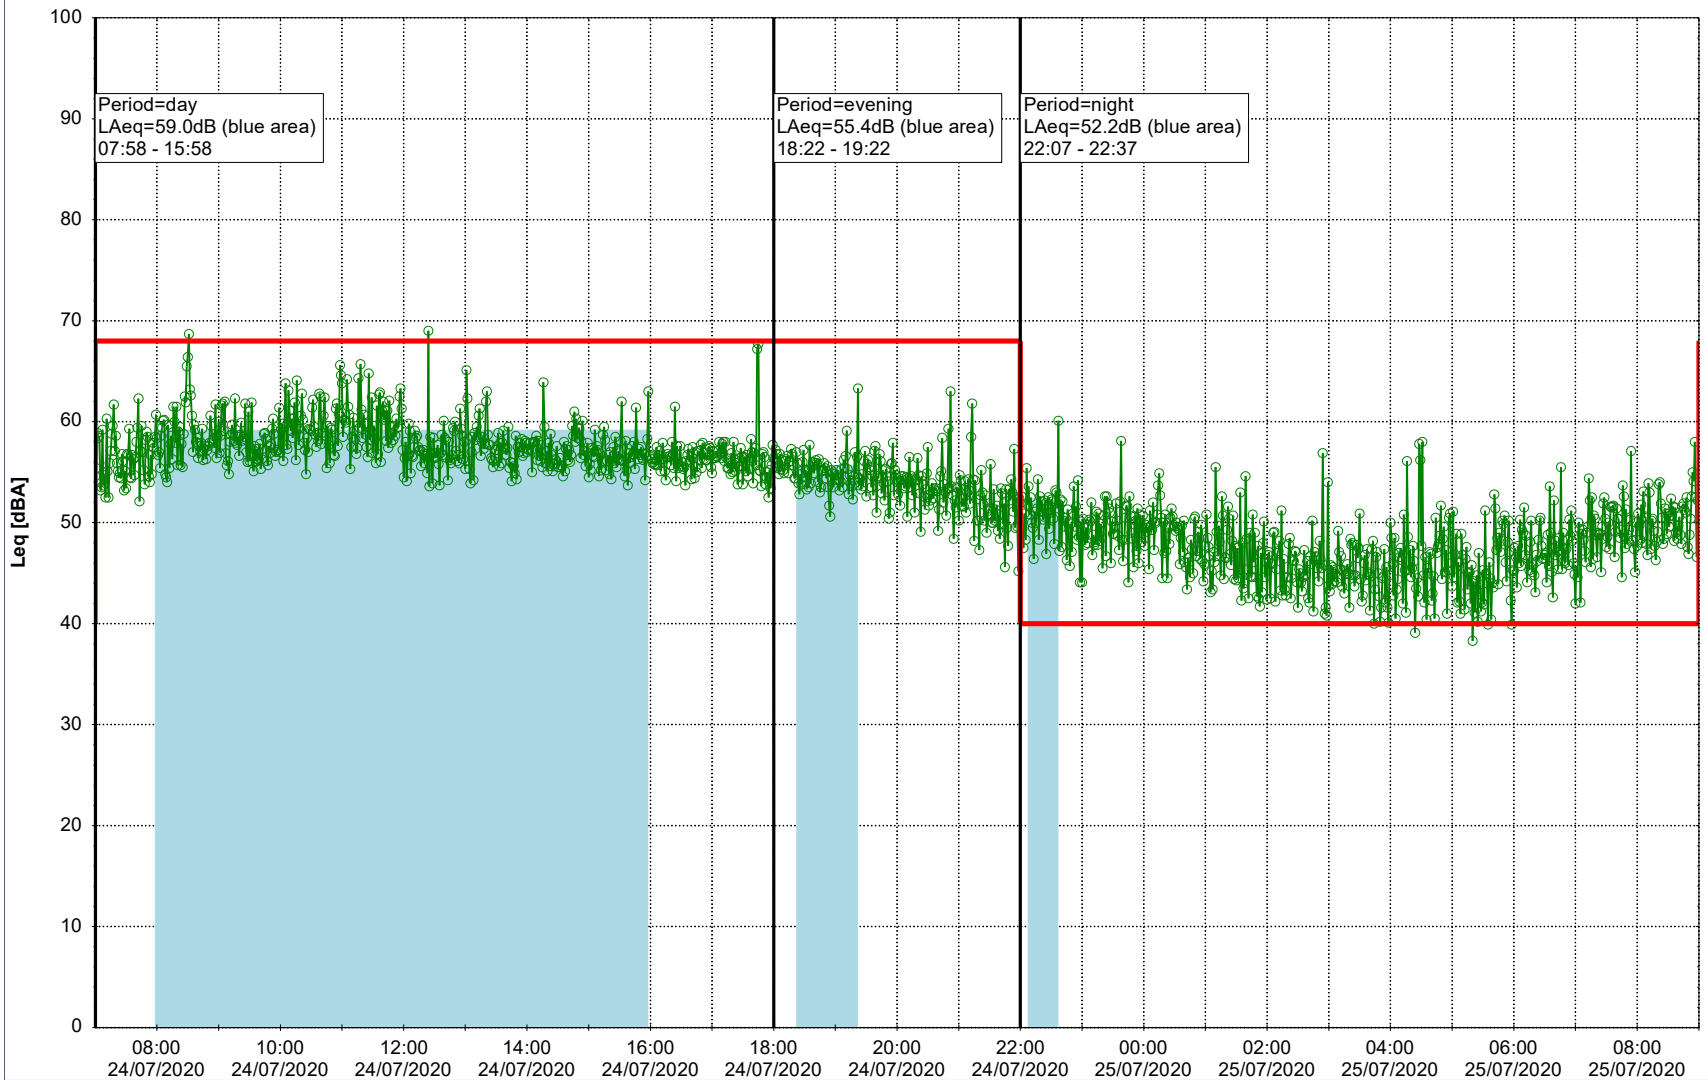

...

Noise Time Related Diagram

23/07/2020
24/07/2020

○ ○ ○ ○ HOL_NS01

Project: Kronos Sydhavnen
Construction: Havneholmen
Location: N-V

Plan View

Remarks

...

Noise Time Related Diagram

24/07/2020
25/07/2020

○ ○ ○ ○ HOL_NS01

Project: Kronos Sydhavnen
Construction: Havneholmen
Location: N-V

Plan View

Remarks

...

Noise Time Related Diagram

25/07/2020
26/07/2020

○ ○ ○ ○ HOL_NS01

Project: Kronos Sydhavnen
Construction: Havneholmen
Location: N-V

Plan View

Remarks

...

Noise Time Related Diagram

26/07/2020
27/07/2020