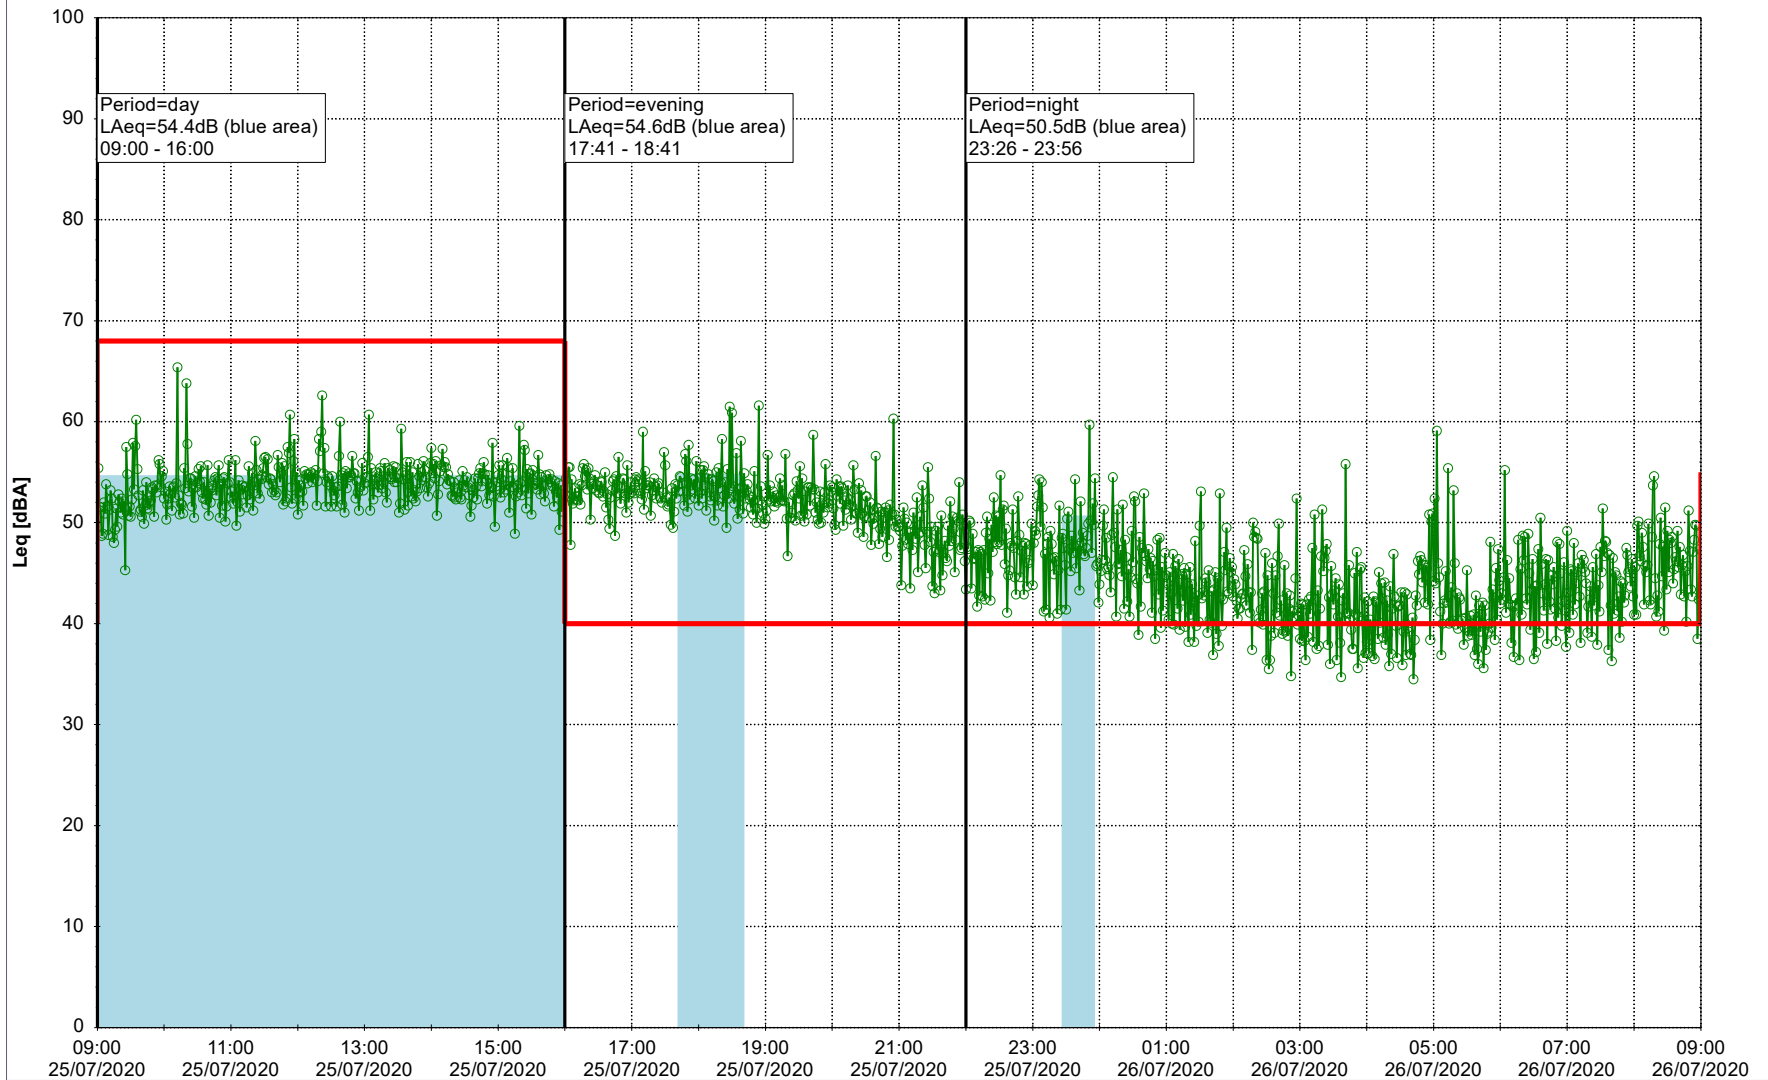

Noise Time Related Diagram

24/07/2020
25/07/2020

○ ○ ○ ○ HOL_NS01

Project: Kronos Sydhavnen
Construction: Havneholmen
Location: N-V

Plan View

Remarks

...

Noise Time Related Diagram

25/07/2020
26/07/2020

○ ○ ○ ○ HOL_NS01

Project: Kronos Sydhavnen
Construction: Havneholmen
Location: N-V

Plan View

Remarks

...

Noise Time Related Diagram

26/07/2020
27/07/2020