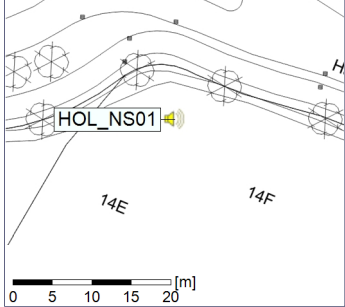

Project: Kronos Sydhavnen
Construction: Havneholmen
Location: N-V

Plan View

Remarks

...

Noise Time Related Diagram

20/07/2020
21/07/2020

○ ○ ○ ○ HOL_NS01

Project: Kronos Sydhavnen
Construction: Havneholmen
Location: N-V

Plan View

Remarks

...

Noise Time Related Diagram

21/07/2020
22/07/2020

○ ○ ○ ○ HOL_NS01

Project: Kronos Sydhavnen
Construction: Havneholmen
Location: N-V

Plan View