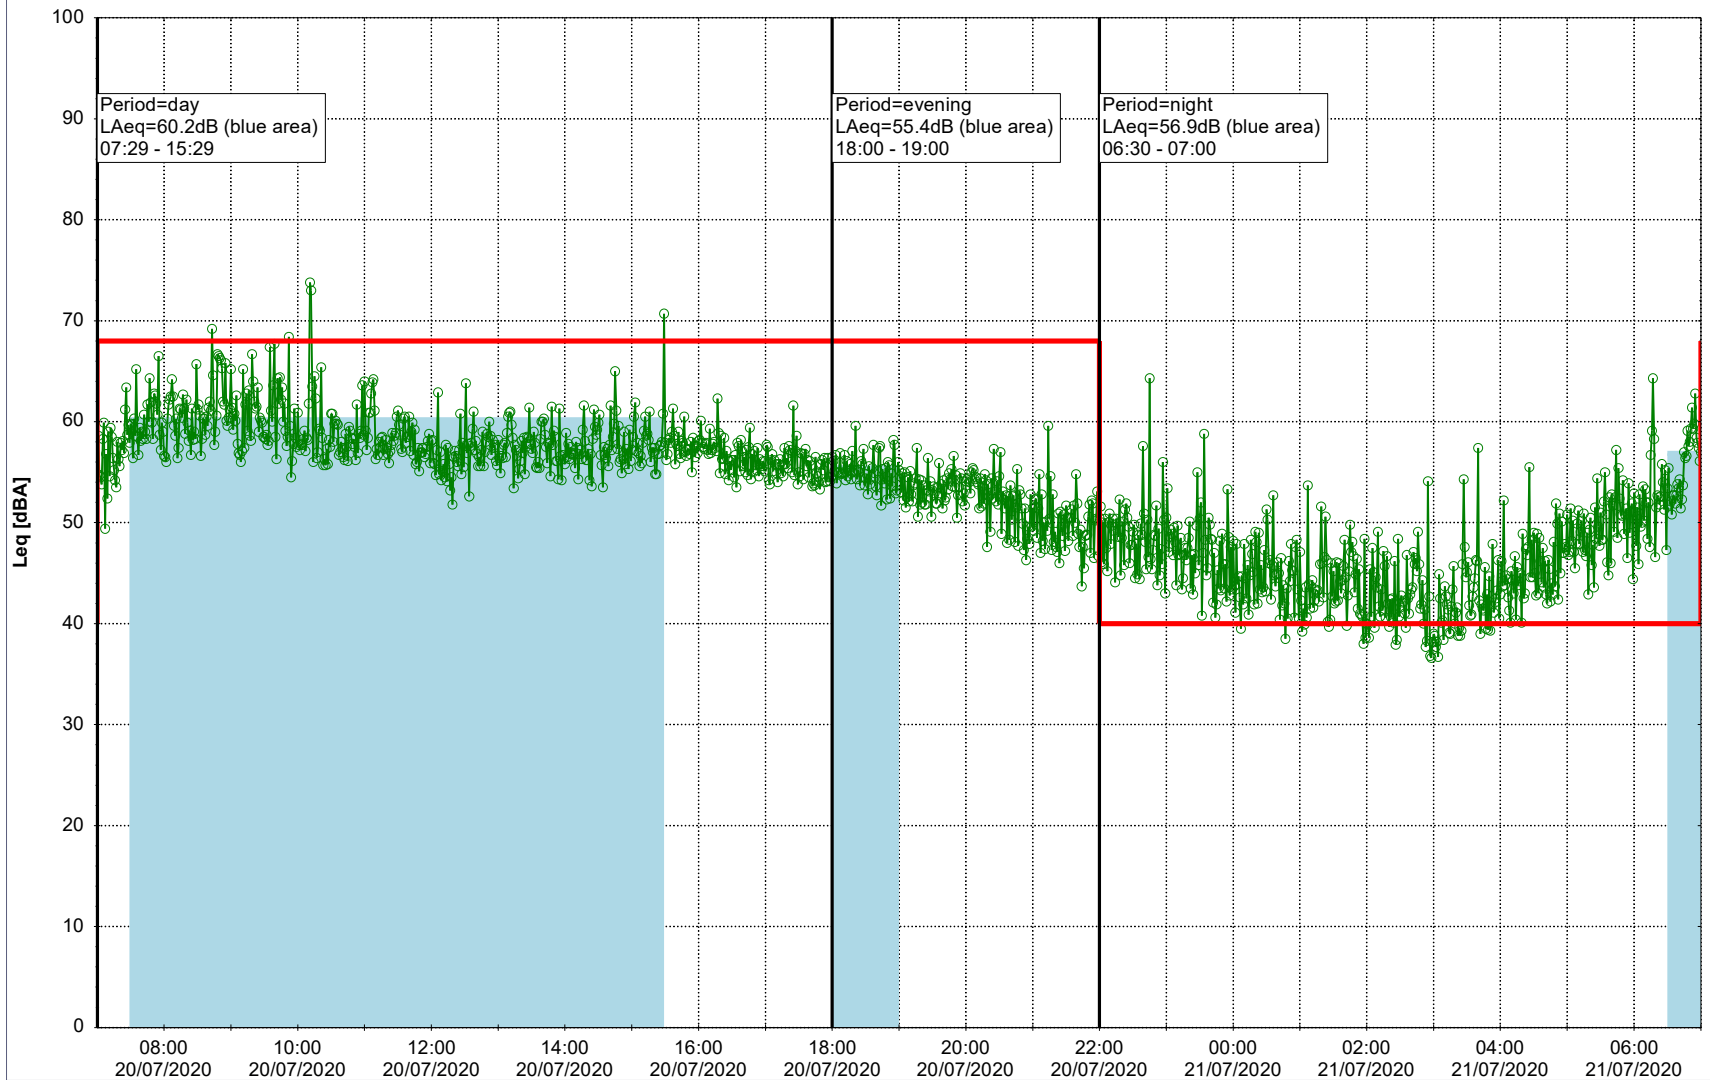

Project: Kronos Sydhavnen
Construction: Havneholmen
Location: N-V

Plan View

Remarks

...

Noise Time Related Diagram

20/07/2020
21/07/2020

○ ○ ○ ○ HOL_NS01

Project: Kronos Sydhavnen
Construction: Havneholmen
Location: N-V

Plan View

Remarks

...

Noise Time Related Diagram

21/07/2020
22/07/2020

○ ○ ○ ○ HOL_NS01

Project: Kronos Sydhavnen
Construction: Havneholmen
Location: N-V

Plan View

Remarks

...

Noise Time Related Diagram

22/07/2020
23/07/2020

○ ○ ○ ○ HOL_NS01

Project: Kronos Sydhavnen
Construction: Havneholmen
Location: N-V

Plan View

Remarks

Noise Time Related Diagram

24/07/2020
25/07/2020

○ ○ ○ ○ HOL_NS01

Project: Kronos Sydhavnen
Construction: Havneholmen
Location: N-V

Plan View

Remarks

...

Noise Time Related Diagram