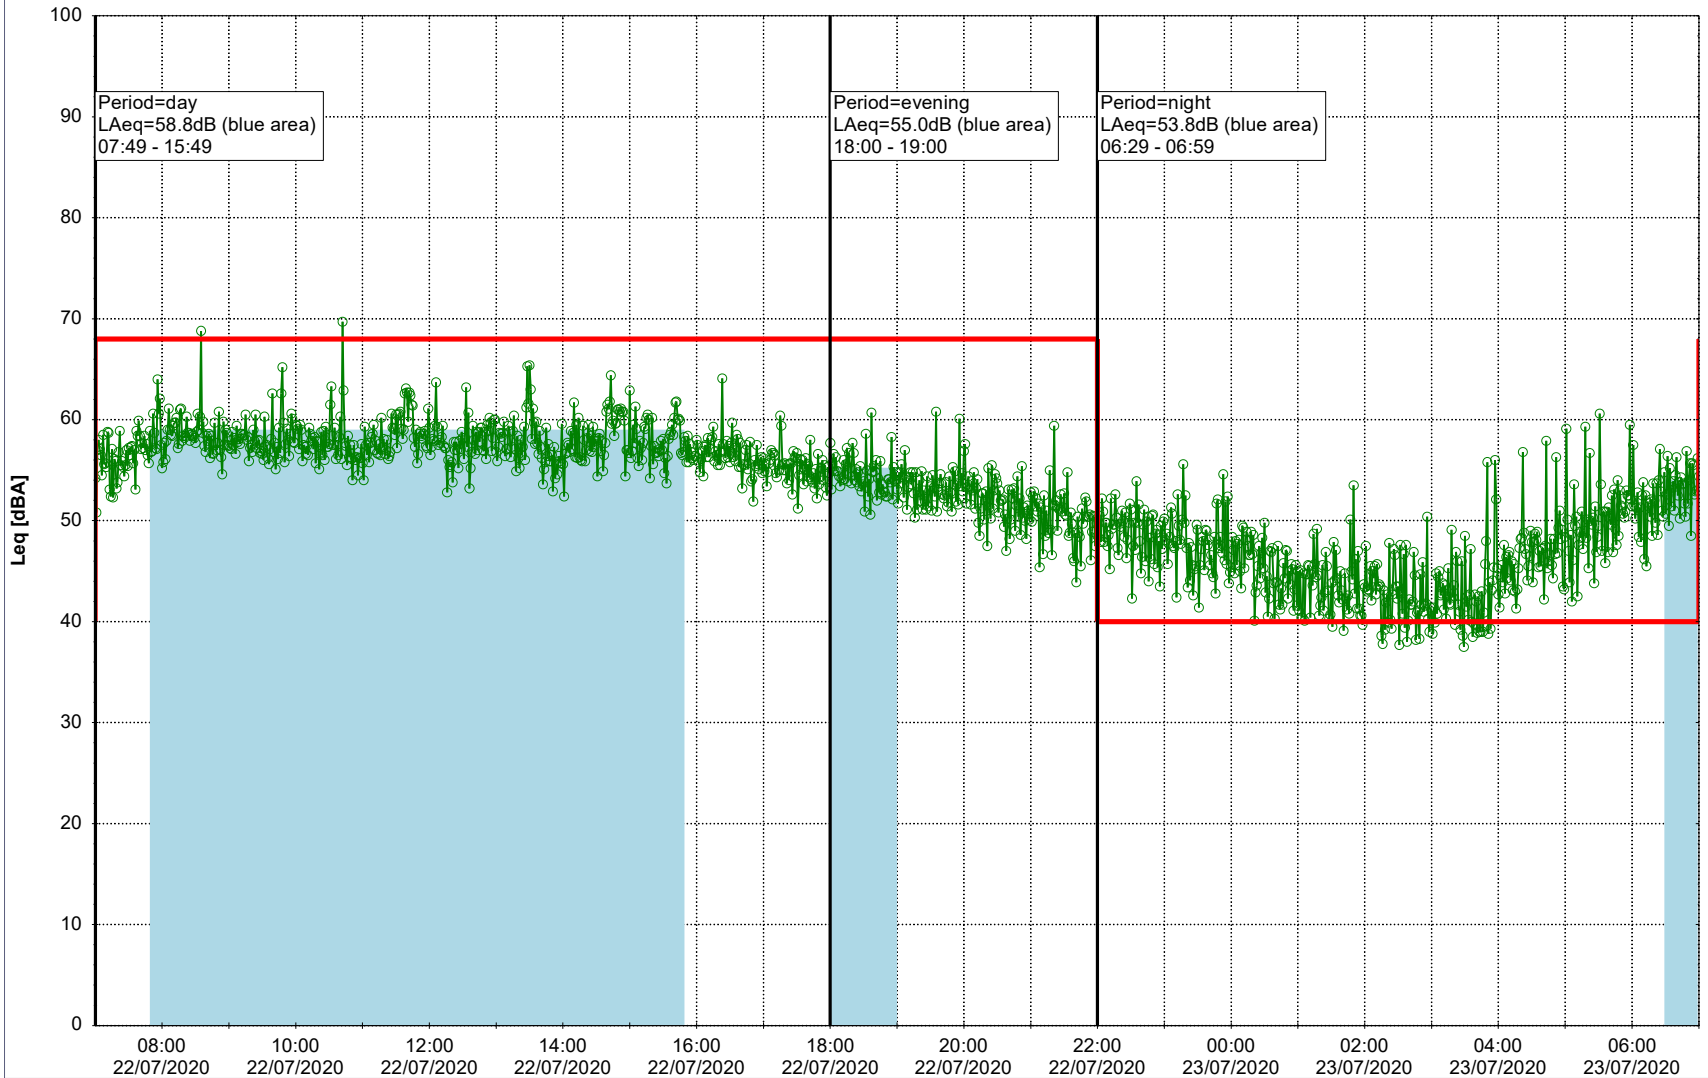

Plan View

Remarks

...

Noise Time Related Diagram

21/07/2020
22/07/2020

○ ○ ○ ○ HOL_NS01

Project: Kronos Sydhavnen
Construction: Havneholmen
Location: N-V

Plan View

Remarks

...

Noise Time Related Diagram

22/07/2020
23/07/2020

○ ○ ○ ○ HOL_NS01

Project: Kronos Sydhavnen
Construction: Havneholmen
Location: N-V

Plan View

Remarks

...

Noise Time Related Diagram

23/07/2020
24/07/2020

○ ○ ○ ○ HOL_NS01

Project: Kronos Sydhavnen
Construction: Havneholmen
Location: N-V

Plan View

Remarks

...

Noise Time Related Diagram

24/07/2020
25/07/2020

○ ○ ○ ○ HOL_NS01

Project: Kronos Sydhavnen
Construction: Havneholmen
Location: N-V

Plan View

Remarks

...

Noise Time Related Diagram