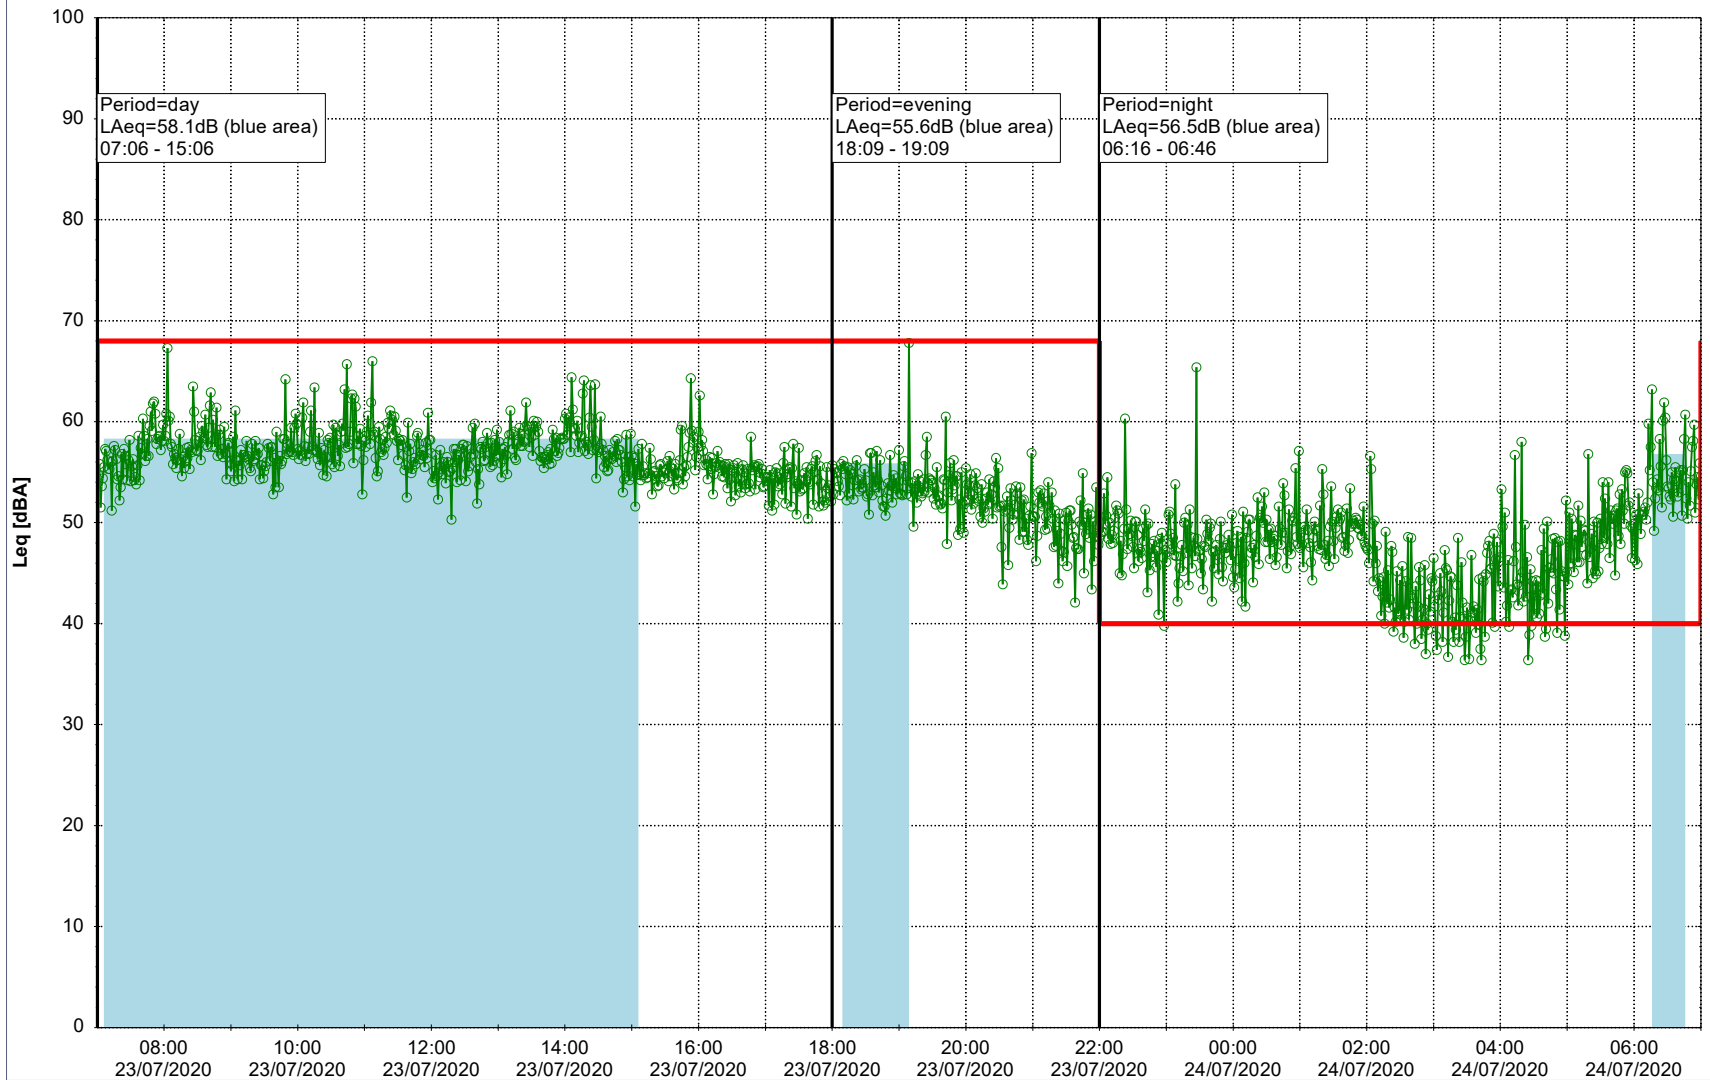

Remarks

...

Noise Time Related Diagram

22/07/2020
23/07/2020

○ ○ ○ ○ HOL_NS01

Project: Kronos Sydhavnen
Construction: Havneholmen
Location: N-V

Plan View

Remarks

...

Noise Time Related Diagram

23/07/2020
24/07/2020

○ ○ ○ ○ HOL_NS01

Project: Kronos Sydhavnen
Construction: Havneholmen
Location: N-V

Plan View

Remarks

...

Noise Time Related Diagram

24/07/2020
25/07/2020

○ ○ ○ ○ HOL_NS01

Project: Kronos Sydhavnen
Construction: Havneholmen
Location: N-V

Plan View

Remarks

...

Noise Time Related Diagram