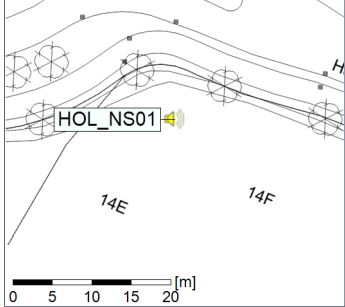

Plan View

Remarks

...

Noise Time Related Diagram

21/07/2020
22/07/2020

○ ○ ○ ○ HOL_NS01

Project: Kronos Sydhavnen
Construction: Havneholmen
Location: N-V

Plan View