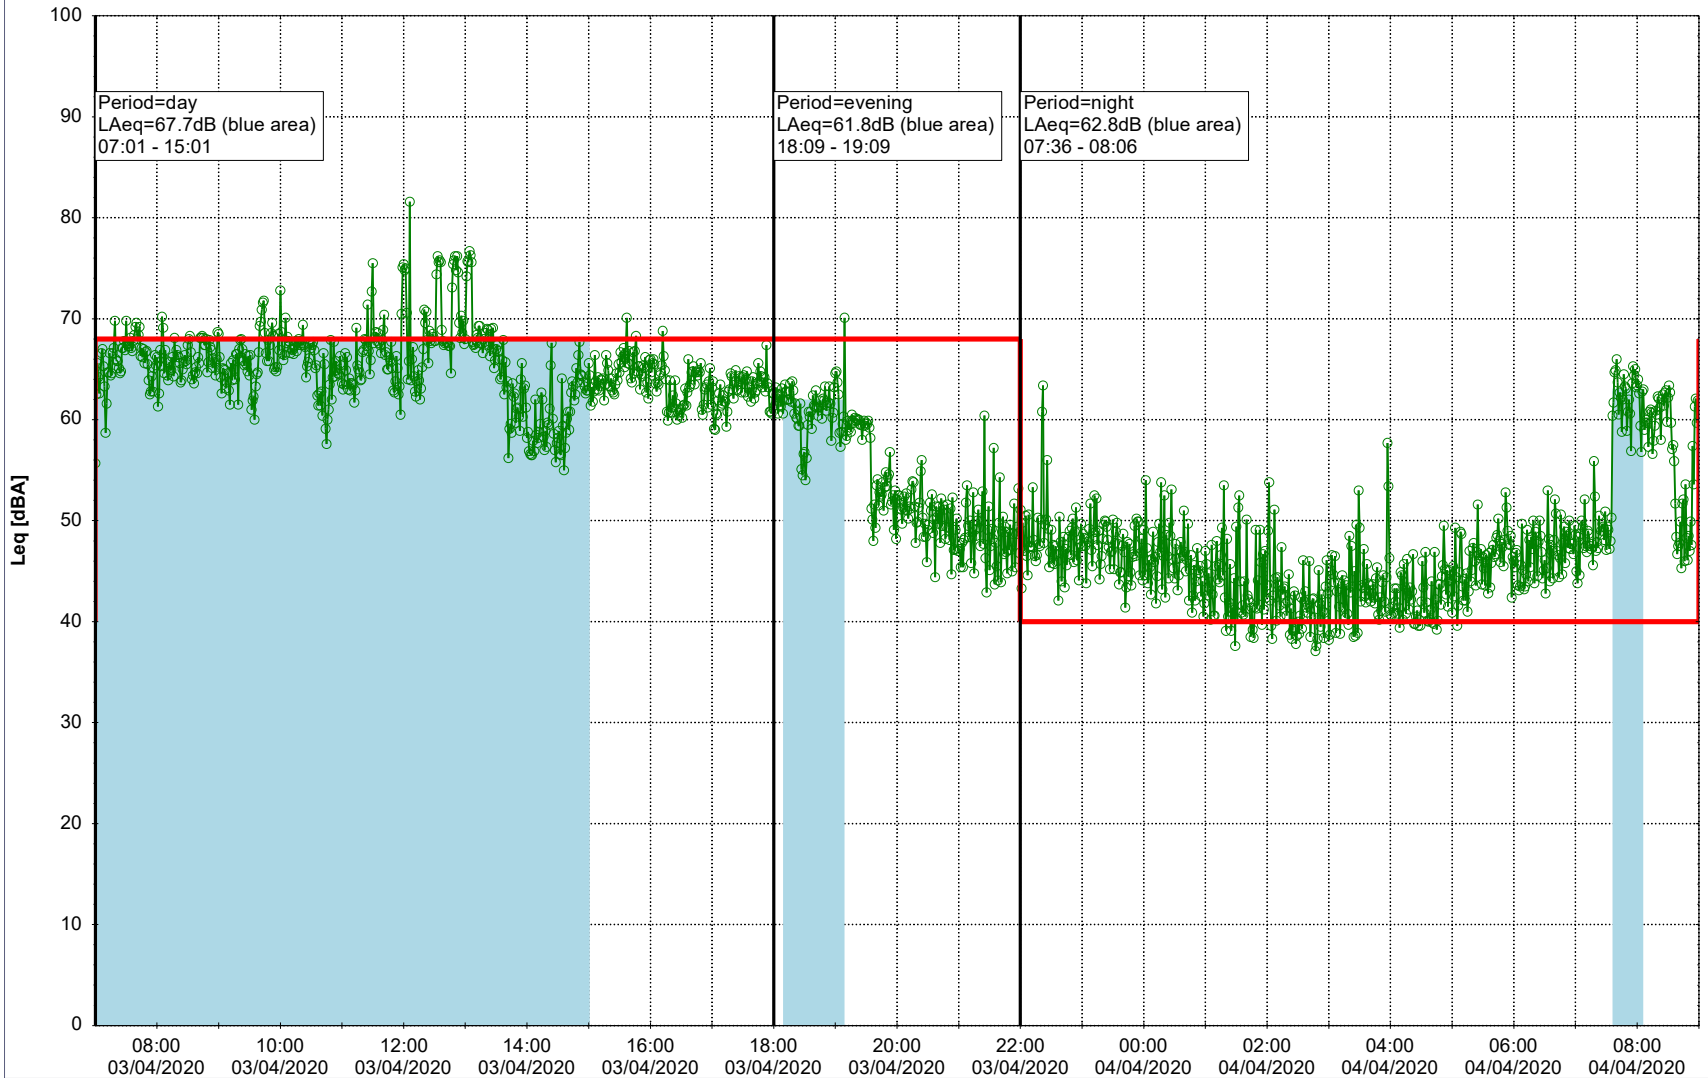

...

Noise Time Related Diagram

02/04/2020
03/04/2020

○ ○ ○ ○ HOL_NS01

Project: Kronos Sydhavnen
Construction: Havneholmen
Location: N-V

Plan View

Remarks

...

Noise Time Related Diagram

03/04/2020
04/04/2020

○ ○ ○ ○ HOL_NS01

Project: Kronos Sydhavnen
Construction: Havneholmen
Location: N-V

Plan View

Remarks

...

Noise Time Related Diagram

04/04/2020
05/04/2020

○ ○ ○ ○ HOL_NS01

Project: Kronos Sydhavnen
Construction: Havneholmen
Location: N-V

Plan View

Remarks

...

Noise Time Related Diagram

05/04/2020
06/04/2020