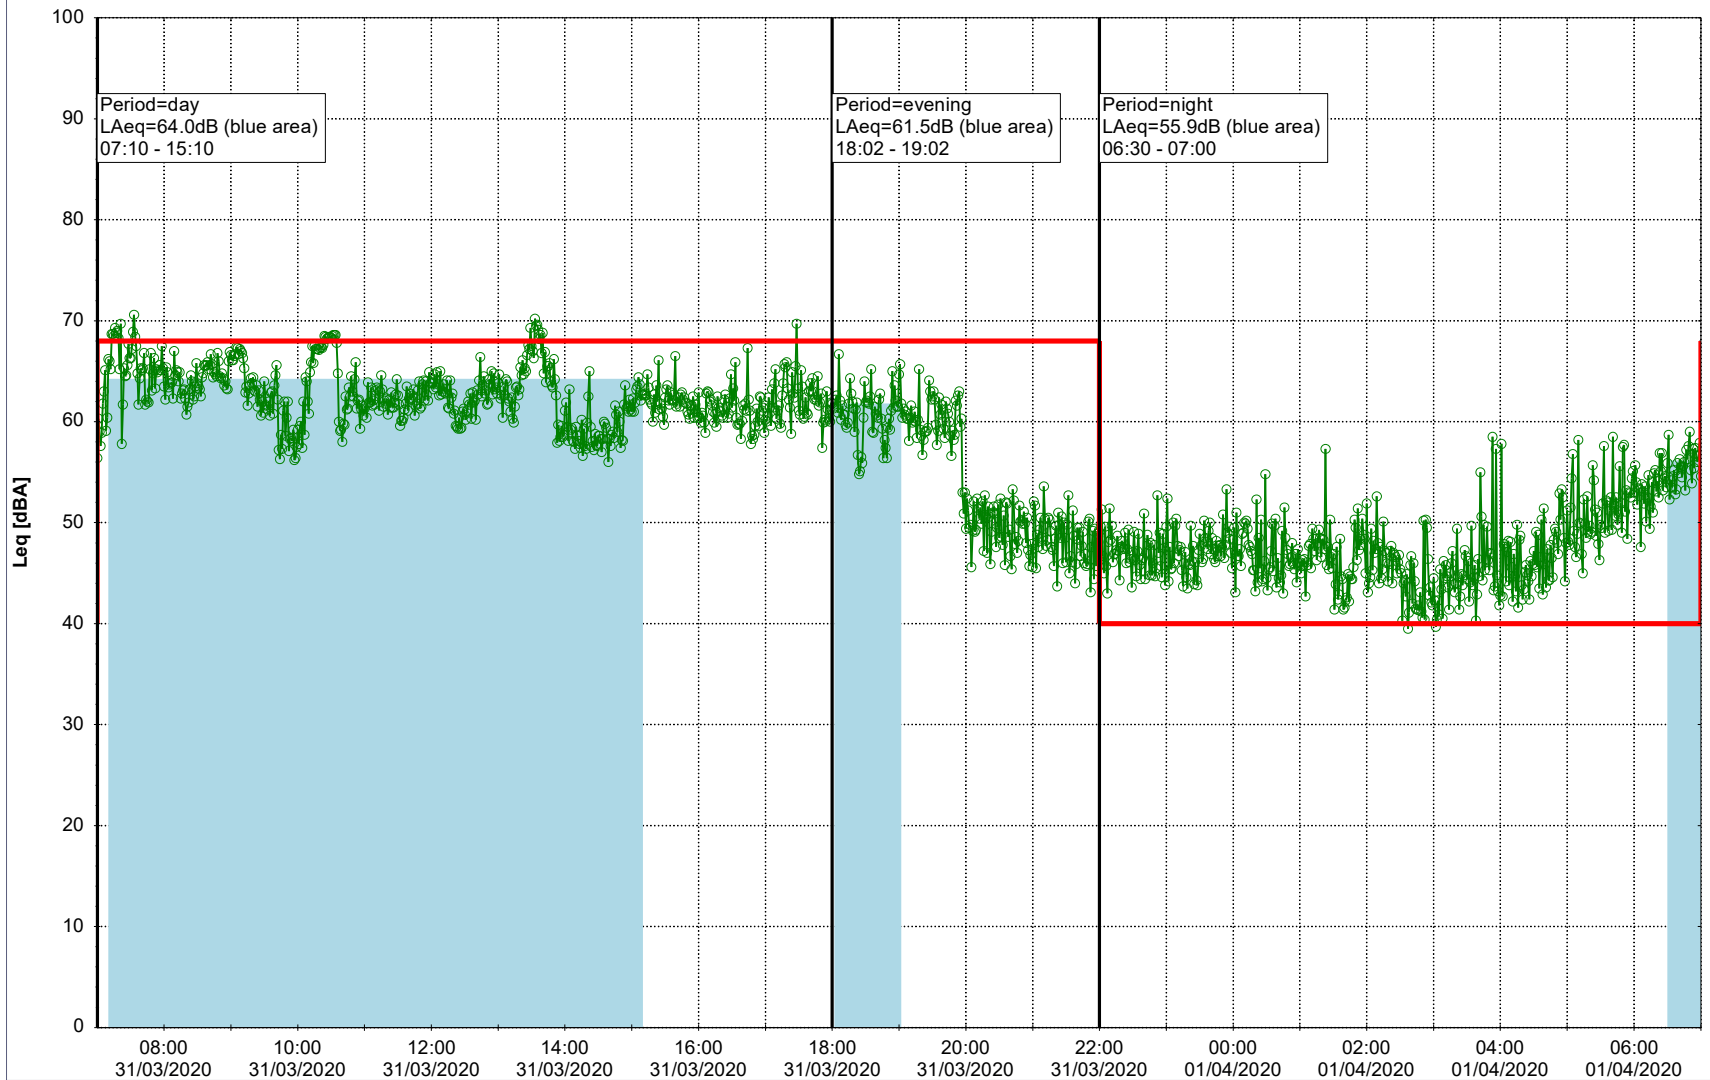

Plan View

Remarks

...

Noise Time Related Diagram

31/03/2020
01/04/2020

○ ○ ○ ○ HOL_NS01

Project: Kronos Sydhavnen
Construction: Havneholmen
Location: N-V

Plan View

Remarks

...

Noise Time Related Diagram

01/04/2020
02/04/2020

○ ○ ○ ○ HOL_NS01

Project: Kronos Sydhavnen
Construction: Havneholmen
Location: N-V

Plan View

Remarks

...

Noise Time Related Diagram

02/04/2020
03/04/2020

○ ○ ○ ○ HOL_NS01

Project: Kronos Sydhavnen
Construction: Havneholmen
Location: N-V

Plan View

Remarks

...

Noise Time Related Diagram

03/04/2020
04/04/2020

○ ○ ○ ○ HOL_NS01

Project: Kronos Sydhavnen
Construction: Havneholmen
Location: N-V

Plan View

Remarks

...

Noise Time Related Diagram