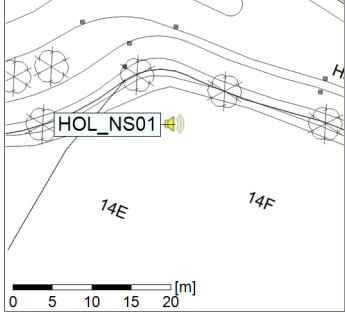

...

Noise Time Related Diagram

02/04/2020
03/04/2020

○ ○ ○ ○ HOL_NS01

Project: Kronos Sydhavnen
Construction: Havneholmen
Location: N-V

Plan View

Remarks

...

Noise Time Related Diagram

03/04/2020
04/04/2020

○ ○ ○ ○ HOL_NS01

Project: Kronos Sydhavnen
Construction: Havneholmen
Location: N-V

Plan View

Remarks

...

Noise Time Related Diagram