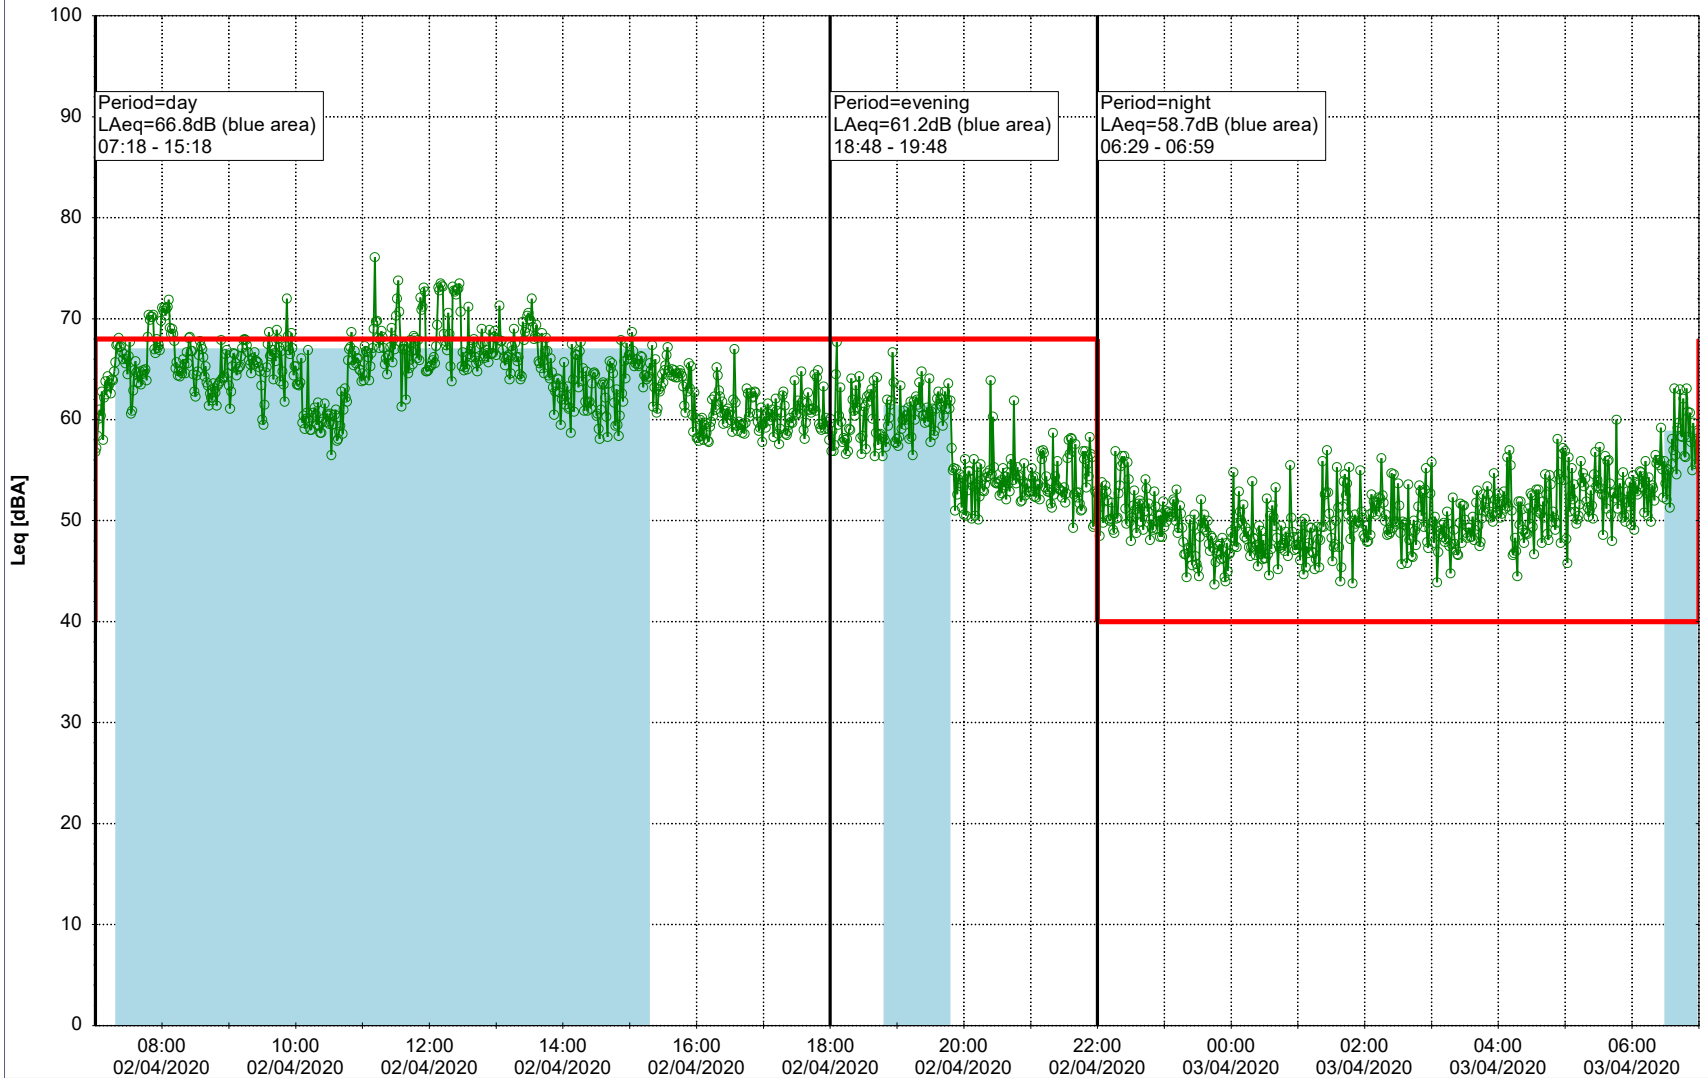

Remarks

...

Noise Time Related Diagram

01/04/2020
02/04/2020

○ ○ ○ ○ HOL_NS01

Project: Kronos Sydhavnen
Construction: Havneholmen
Location: N-V

Plan View

Remarks

...

Noise Time Related Diagram

02/04/2020
03/04/2020

○ ○ ○ ○ HOL_NS01

Project: Kronos Sydhavnen
Construction: Havneholmen
Location: N-V

Plan View

Remarks

...

Noise Time Related Diagram

03/04/2020
04/04/2020

○ ○ ○ ○ HOL_NS01

Project: Kronos Sydhavnen
Construction: Havneholmen
Location: N-V

Plan View

Remarks

...

Noise Time Related Diagram