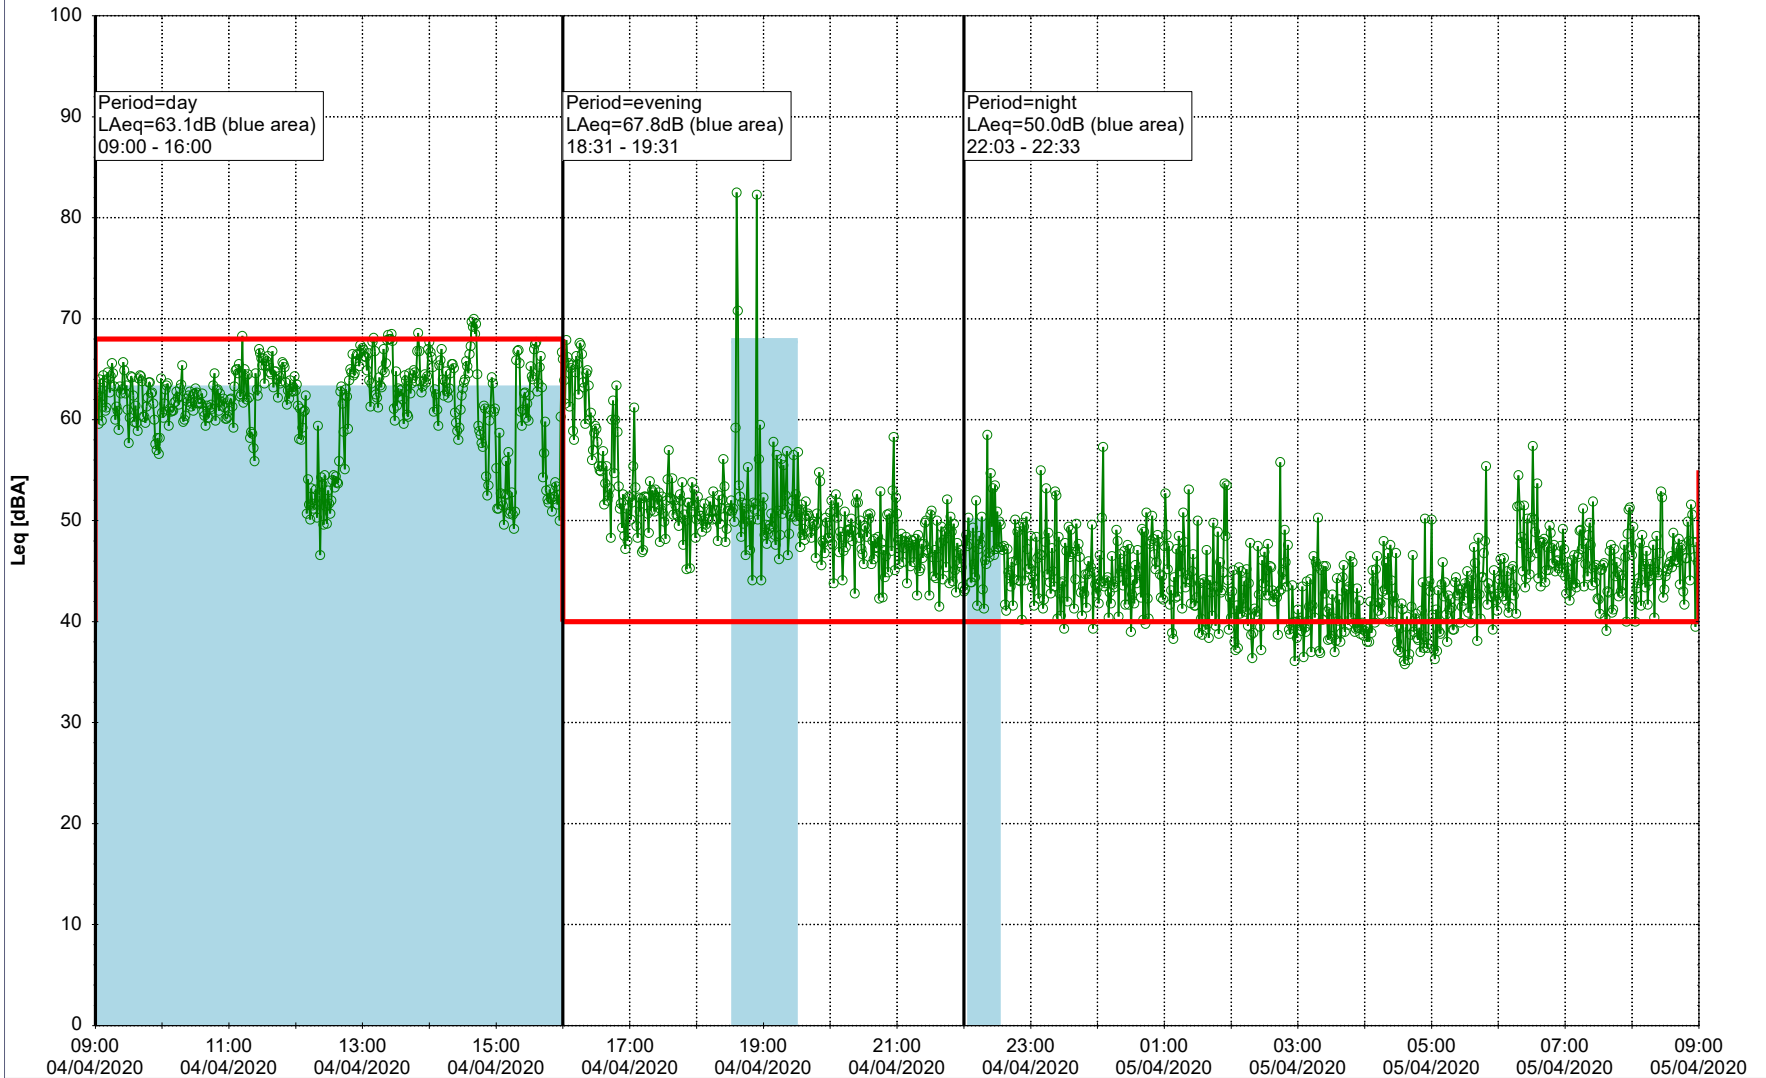

Noise Time Related Diagram

03/04/2020
04/04/2020

○ ○ ○ ○ HOL_NS01

Project: Kronos Sydhavnen
Construction: Havneholmen
Location: N-V

Plan View

Remarks

...

Noise Time Related Diagram

04/04/2020
05/04/2020

○ ○ ○ ○ HOL_NS01

Project: Kronos Sydhavnen
Construction: Havneholmen
Location: N-V

Plan View

Remarks

...

Noise Time Related Diagram

05/04/2020
06/04/2020