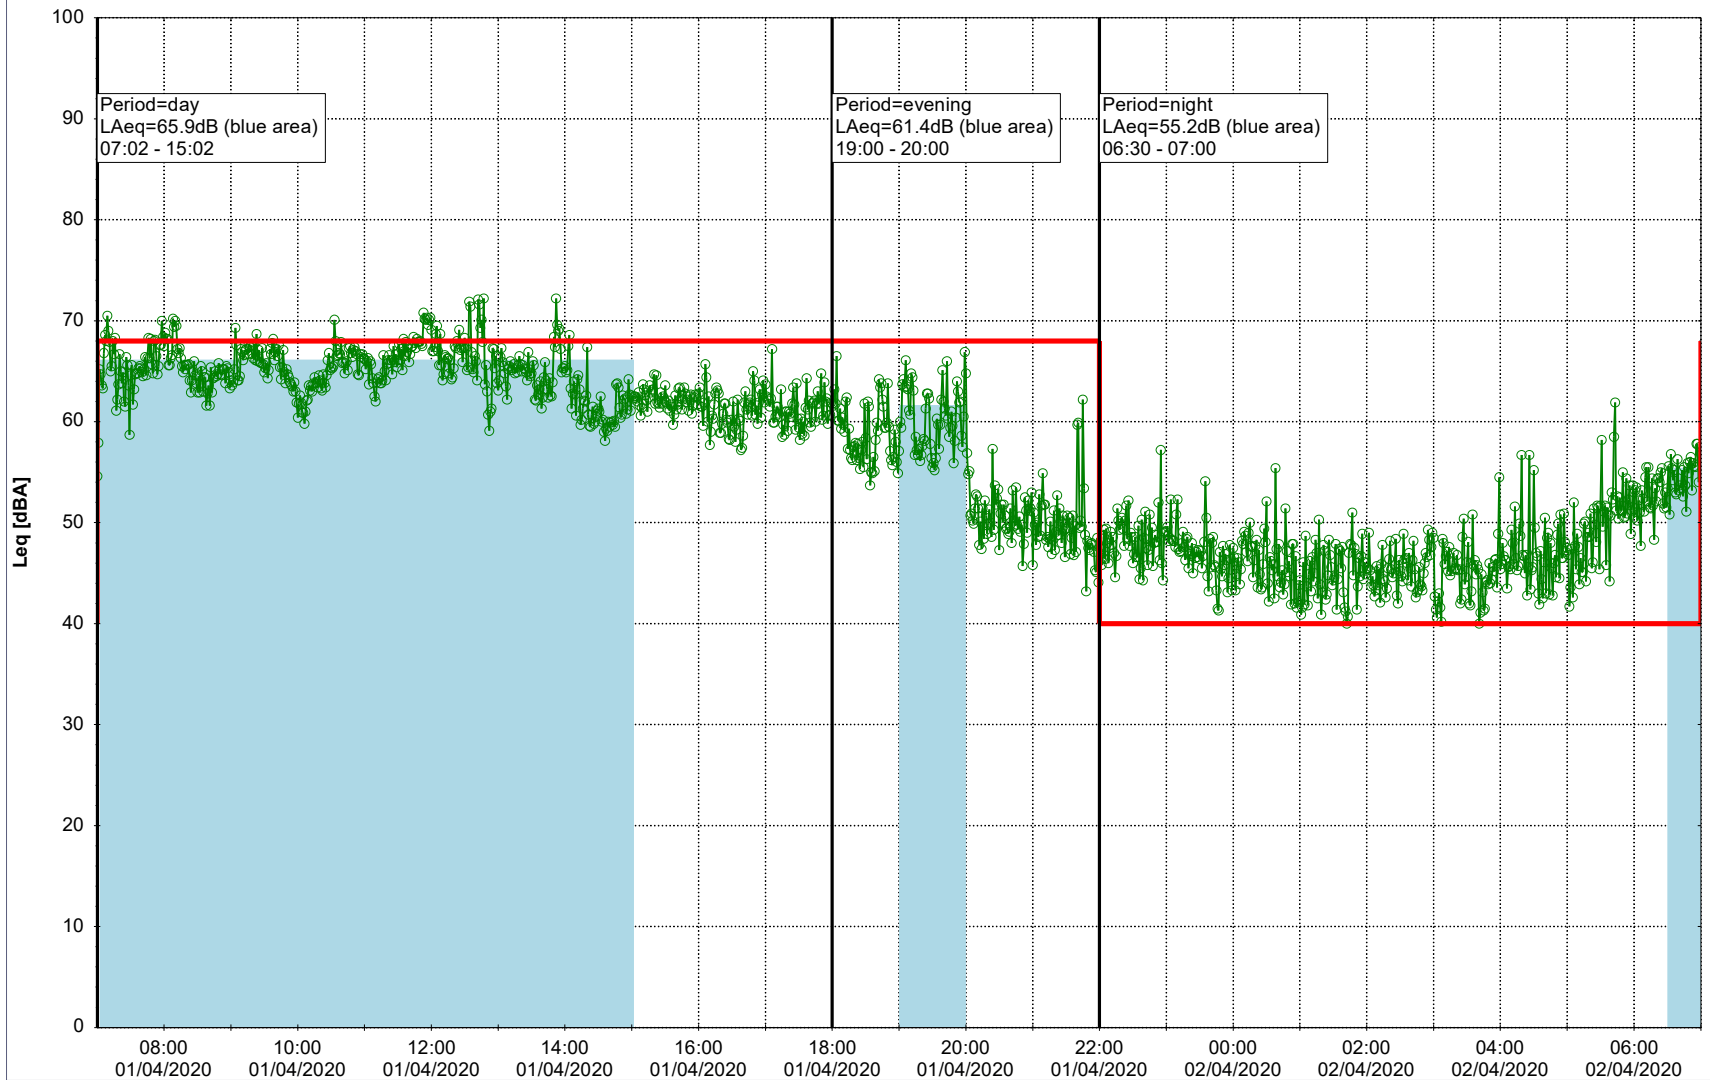

Plan View

Remarks

...

Noise Time Related Diagram

31/03/2020
01/04/2020

○ ○ ○ ○ HOL_NS01

Project: Kronos Sydhavnen
Construction: Havneholmen
Location: N-V

Plan View

Remarks

...

Noise Time Related Diagram

01/04/2020
02/04/2020

○ ○ ○ ○ HOL_NS01

Project: Kronos Sydhavnen
Construction: Havneholmen
Location: N-V

Plan View

Remarks

...

Noise Time Related Diagram

02/04/2020
03/04/2020

○ ○ ○ ○ HOL_NS01

Project: Kronos Sydhavnen
Construction: Havneholmen
Location: N-V

Plan View

Remarks

...

Noise Time Related Diagram

03/04/2020
04/04/2020

○ ○ ○ ○ HOL_NS01

Project: Kronos Sydhavnen
Construction: Havneholmen
Location: N-V

Plan View

Remarks

...

Noise Time Related Diagram