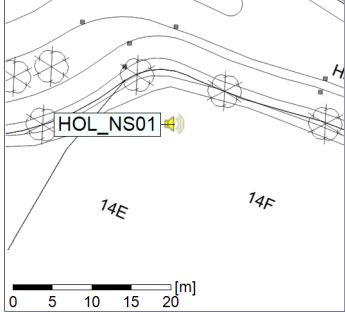

Project: Kronos Sydhavnen
Construction: Havneholmen
Location: N-V

Plan View

Remarks

...

Noise Time Related Diagram

30/03/2020
31/03/2020

○ ○ ○ ○ HOL_NS01

Project: Kronos Sydhavnen
Construction: Havneholmen
Location: N-V

Plan View

Remarks

...

Noise Time Related Diagram

31/03/2020
01/04/2020

○ ○ ○ ○ HOL_NS01

Project: Kronos Sydhavnen
Construction: Havneholmen
Location: N-V

Plan View

Noise Time Related Diagram

03/04/2020
04/04/2020

○ ○ ○ ○ HOL_NS01

Project: Kronos Sydhavnen
Construction: Havneholmen
Location: N-V

Plan View

Remarks

...

Noise Time Related Diagram

04/04/2020
05/04/2020

○ ○ ○ ○ HOL_NS01

Project: Kronos Sydhavnen
Construction: Havneholmen
Location: N-V

Plan View

Remarks

...

Noise Time Related Diagram

05/04/2020
06/04/2020