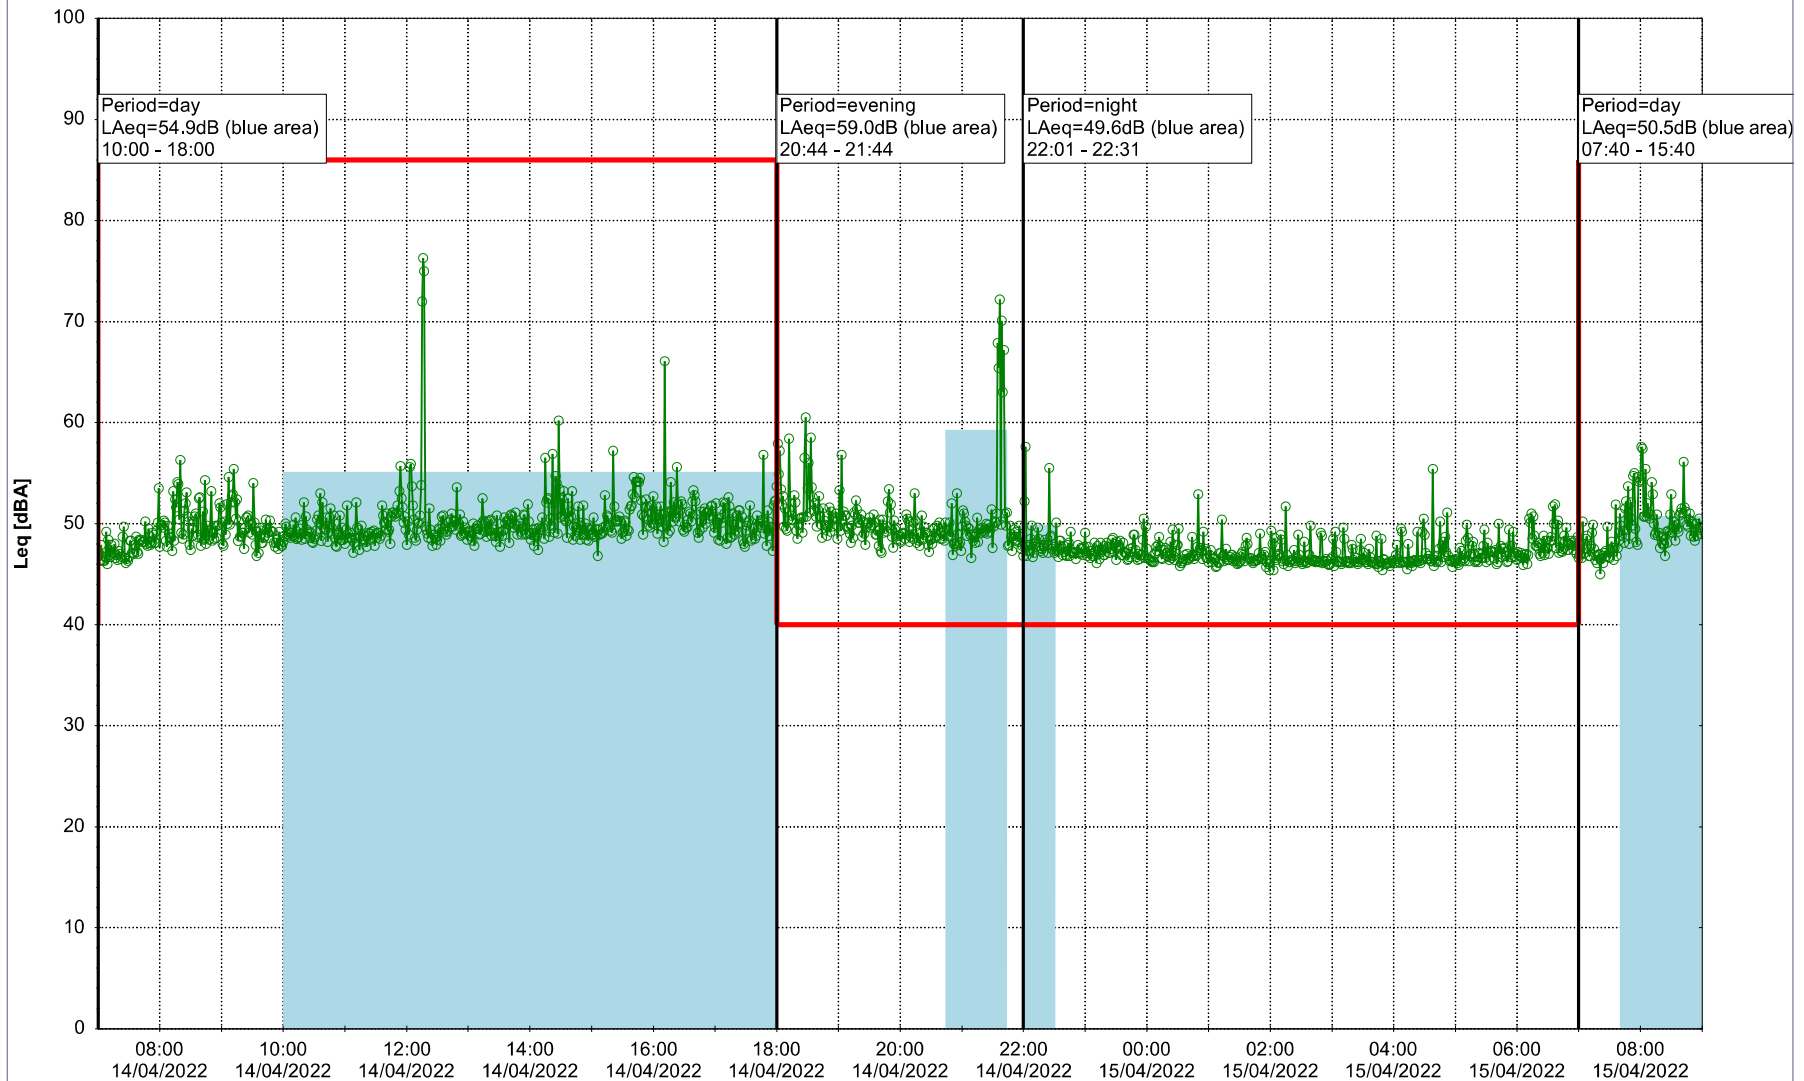

Noise Time Related Diagram

14/04/2022
15/04/2022

○○○○ MOP_NS01