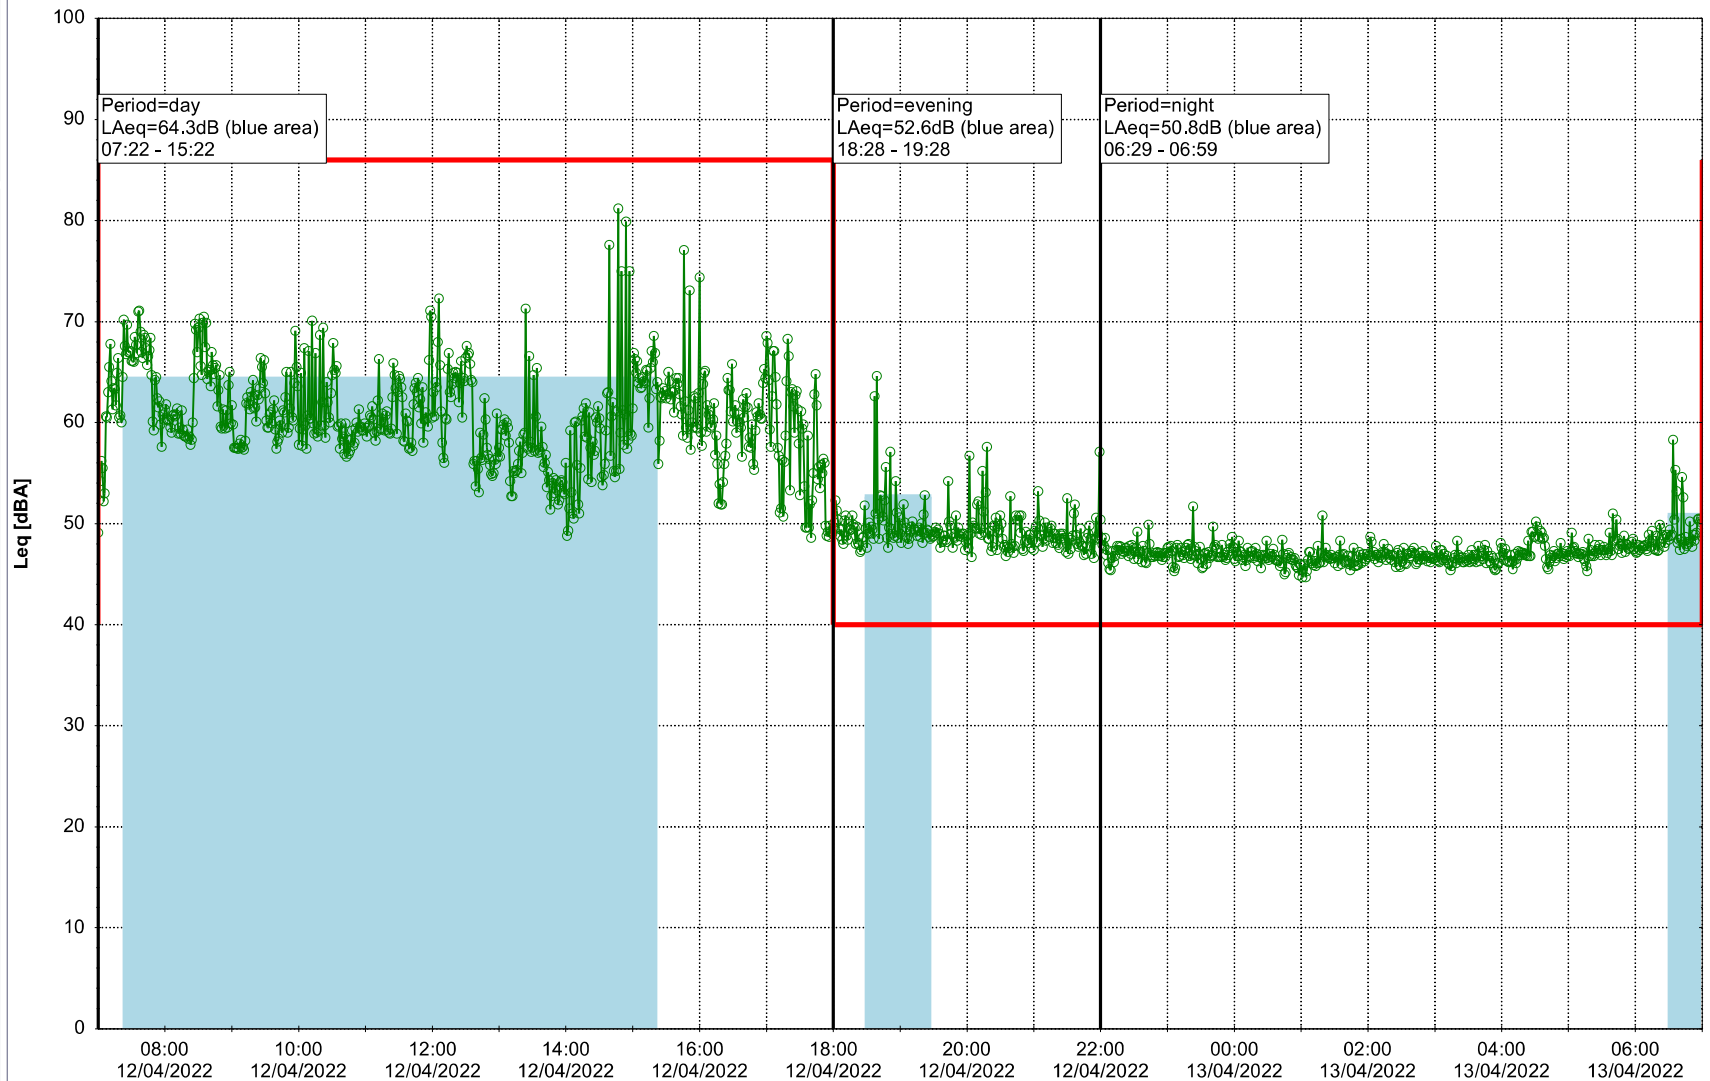

Noise Time Related Diagram

12/04/2022
13/04/2022

○○○○ MOP_NS01