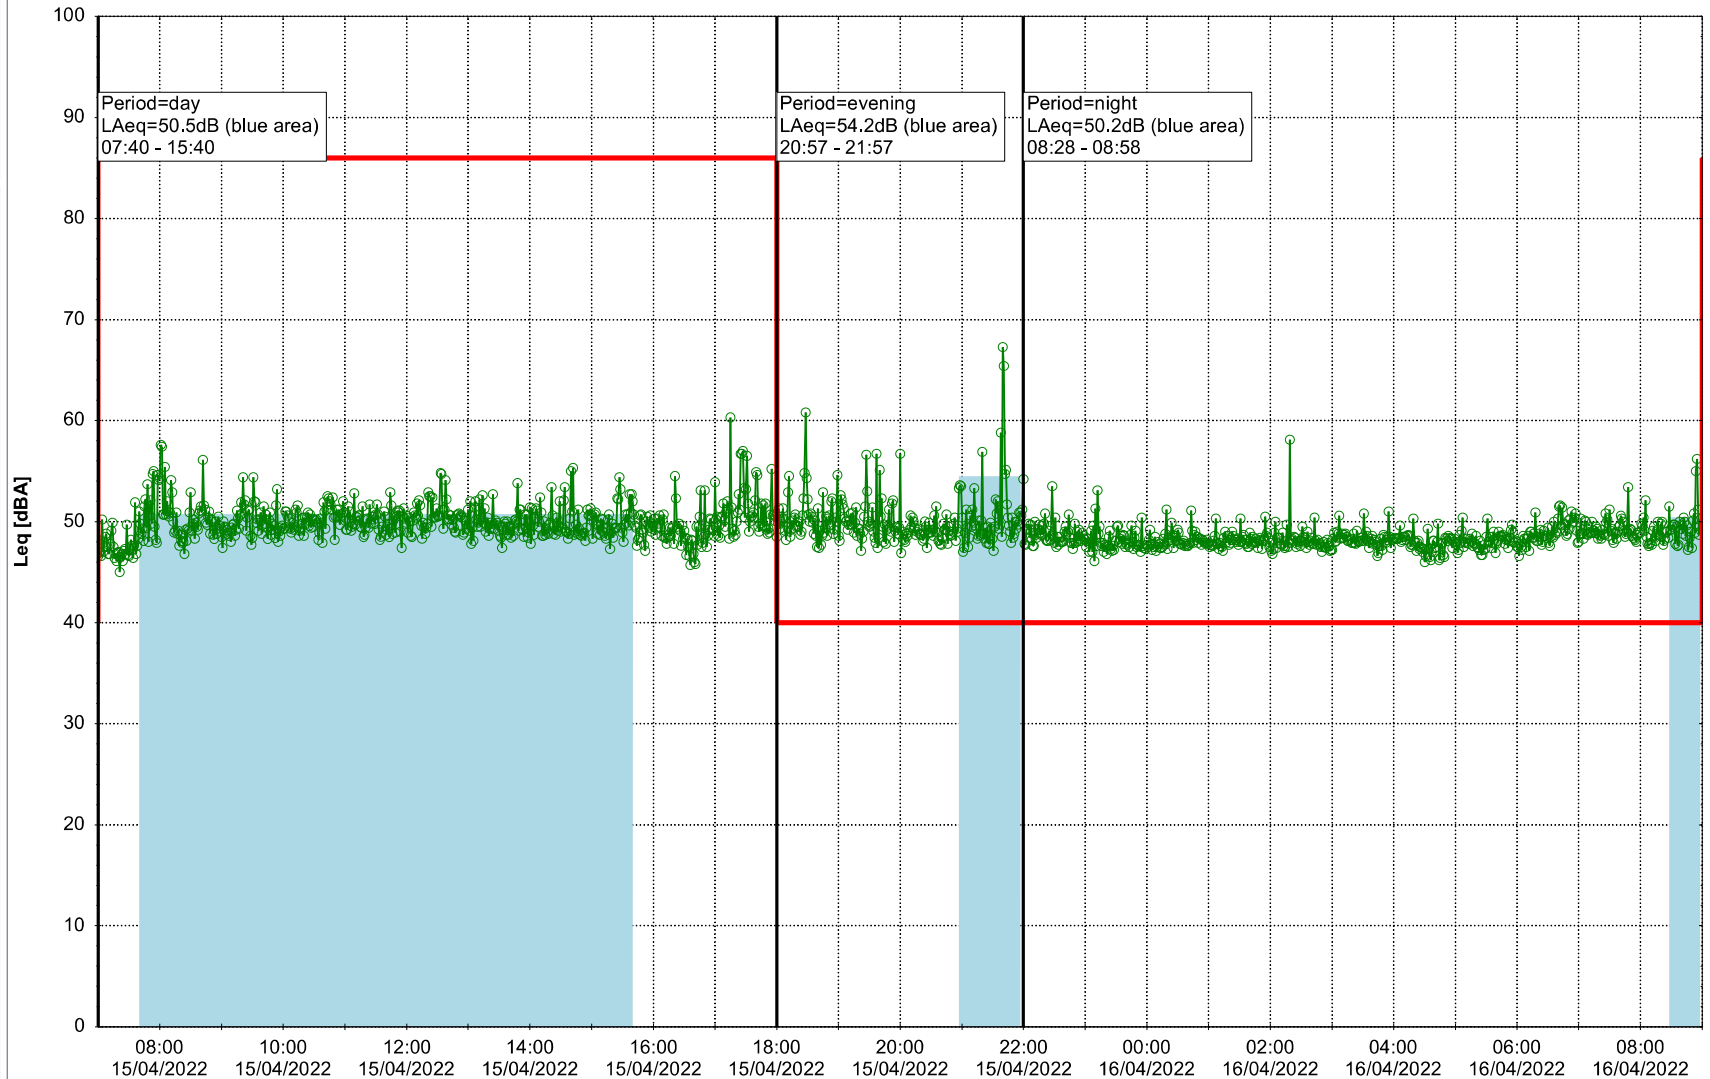

Noise Time Related Diagram

15/04/2022
16/04/2022

○○○○ MOP_NS01