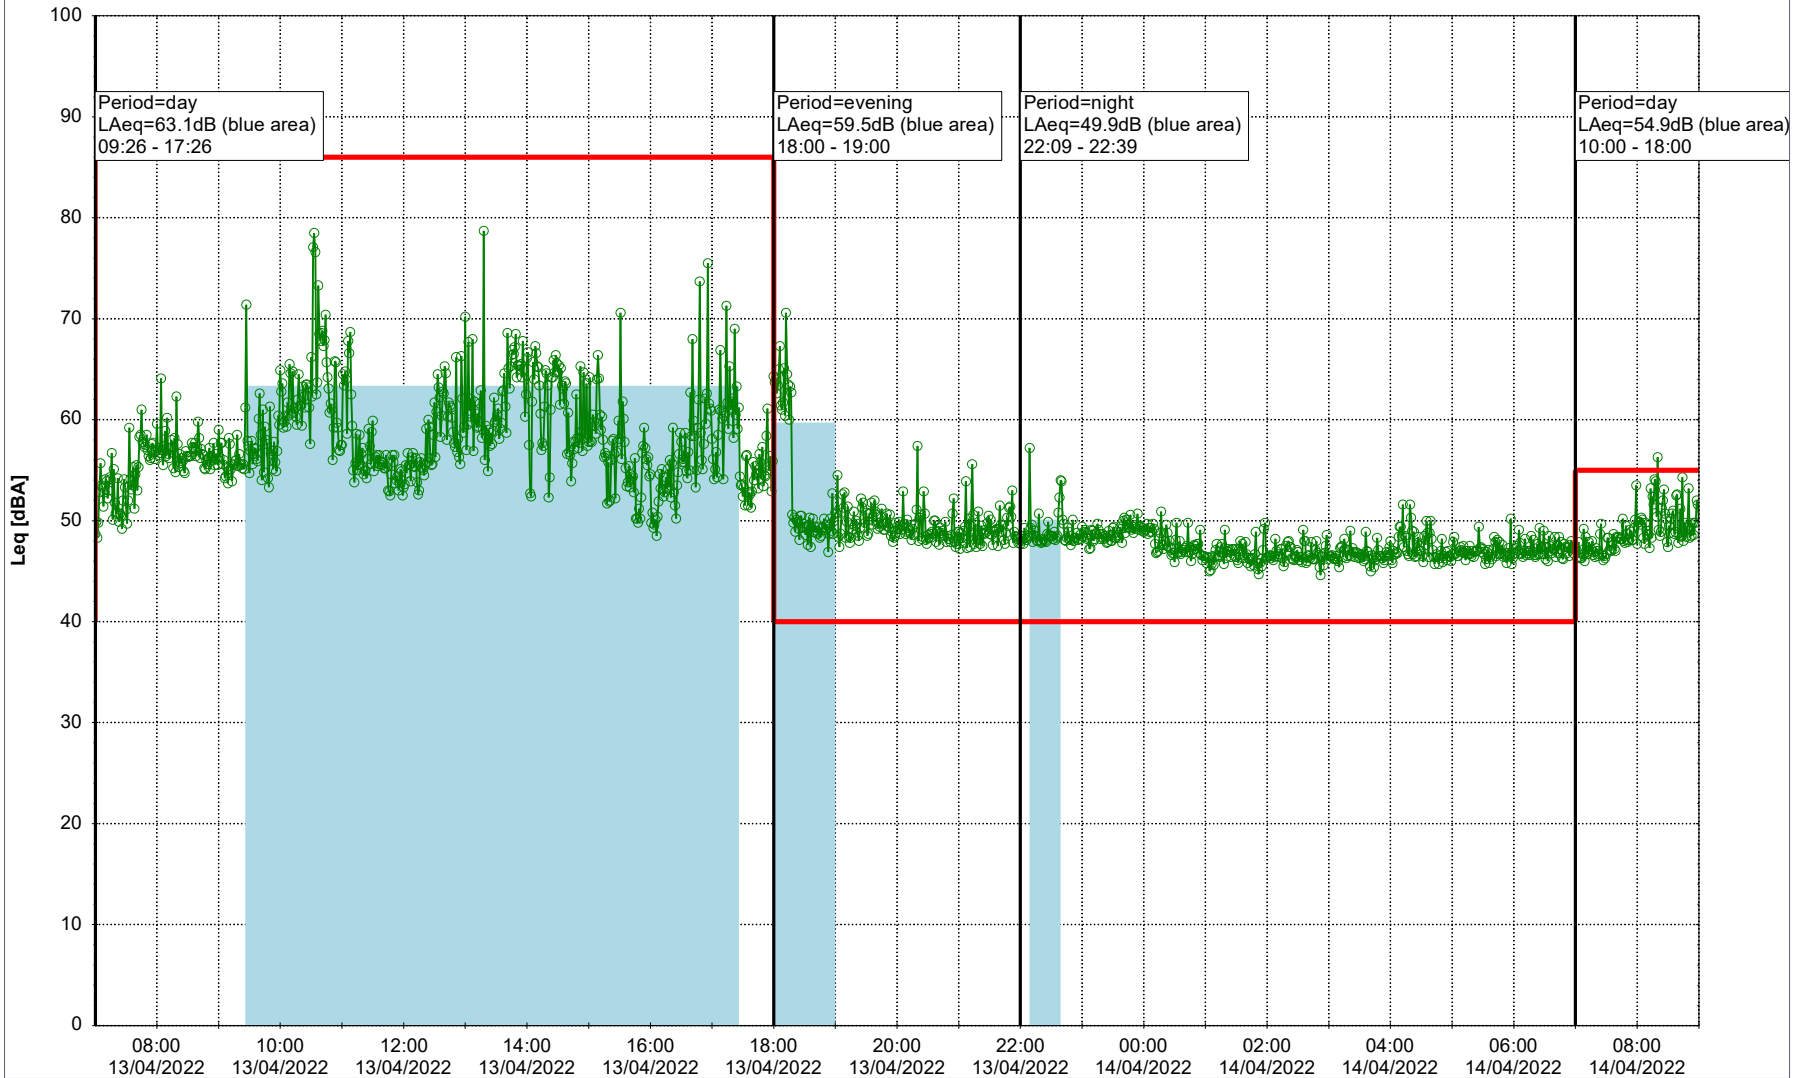

Noise Time Related Diagram

13/04/2022
14/04/2022

○○○○ MOP_NS01