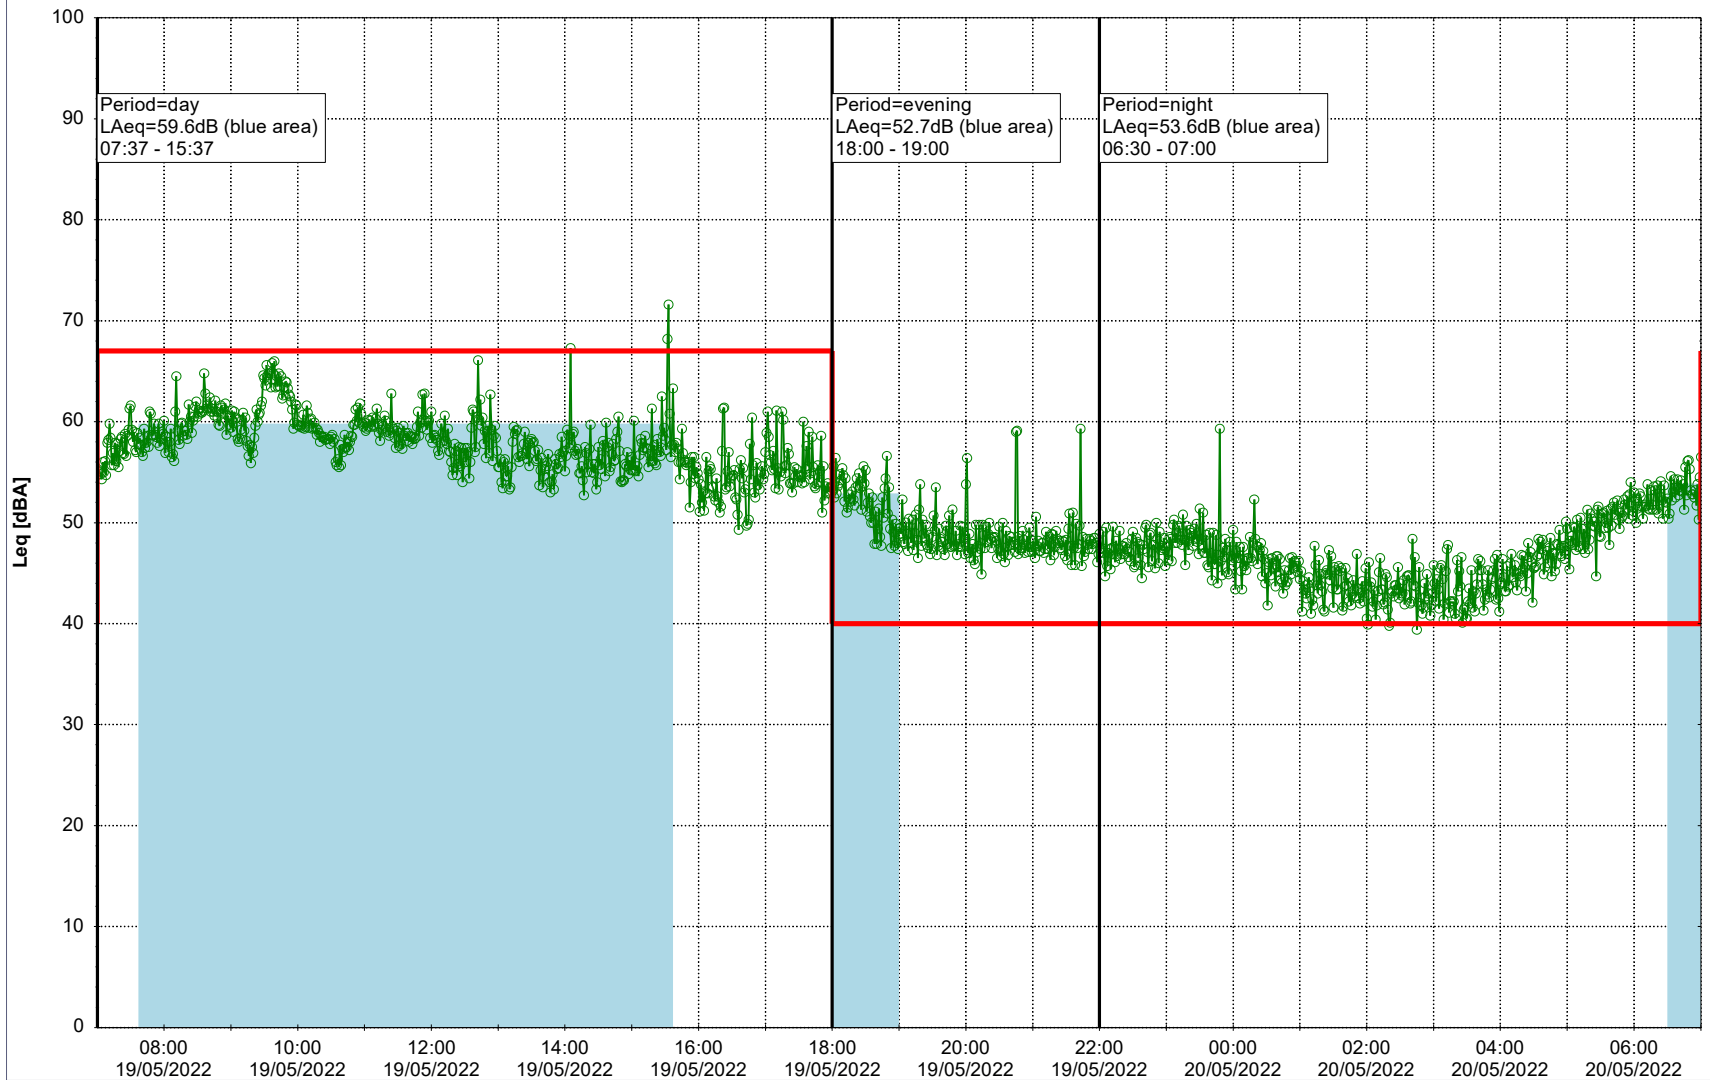

Remarks

...

Noise Time Related Diagram

18/05/2022
19/05/2022

○○○ SLU_NS01

Project: Kronos Sydhavnen
Construction: Sluseholmen
Location: N-V

Plan View

Remarks

...

Noise Time Related Diagram

19/05/2022
20/05/2022

○○○ SLU_NS01

Project: Kronos Sydhavnen
Construction: Sluseholmen
Location: N-V

Plan View

Remarks

...

Noise Time Related Diagram

20/05/2022
21/05/2022

SLU_NS01

Project: Kronos Sydhavnen
Construction: Sluseholmen
Location: N-V

Plan View

Remarks

...

Noise Time Related Diagram