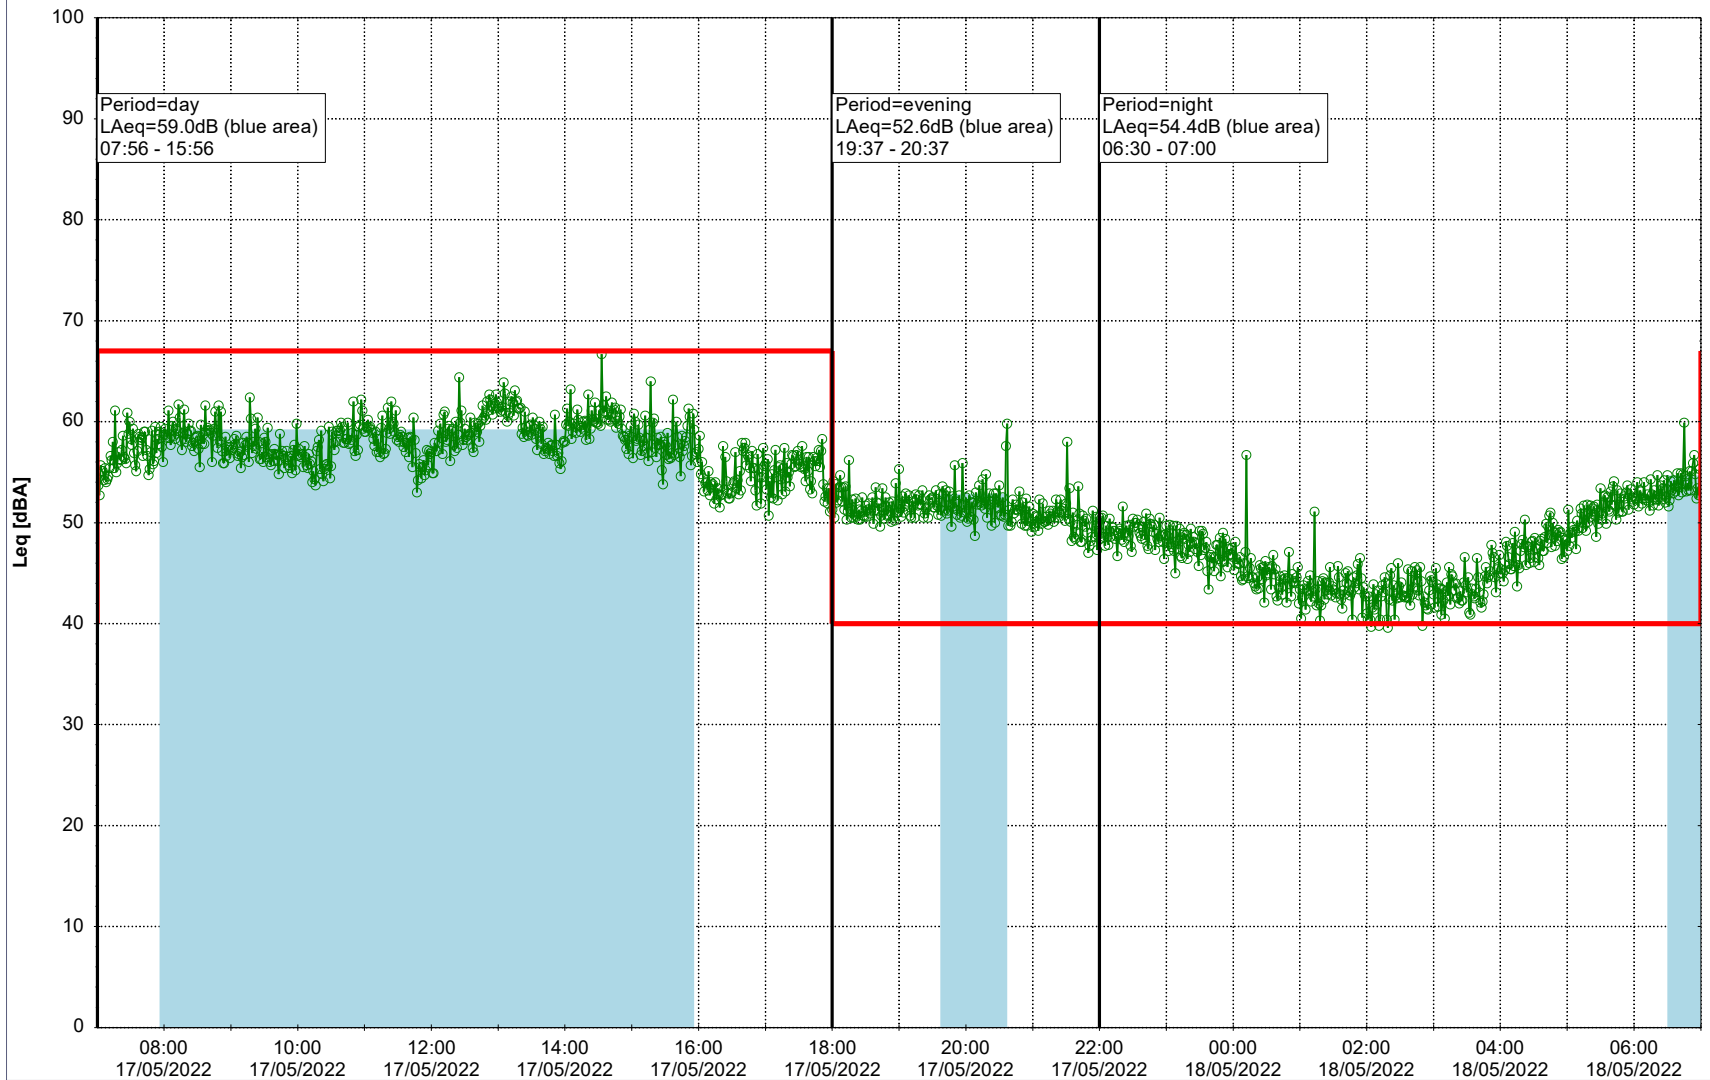

Plan View

Remarks

...

Noise Time Related Diagram

17/05/2022
18/05/2022

○○○ SLU_NS01

Project: Kronos Sydhavnen
Construction: Sluseholmen
Location: N-V

Plan View

Remarks

...

Noise Time Related Diagram

18/05/2022
19/05/2022

○○○ SLU_NS01

Project: Kronos Sydhavnen
Construction: Sluseholmen
Location: N-V

Plan View

Remarks

...

Noise Time Related Diagram

19/05/2022
20/05/2022

○○○ SLU_NS01

Project: Kronos Sydhavnen
Construction: Sluseholmen
Location: N-V

Plan View

Remarks

...

Noise Time Related Diagram

20/05/2022
21/05/2022

SLU_NS01

Project: Kronos Sydhavnen
Construction: Sluseholmen
Location: N-V

Plan View

Remarks

...

Noise Time Related Diagram