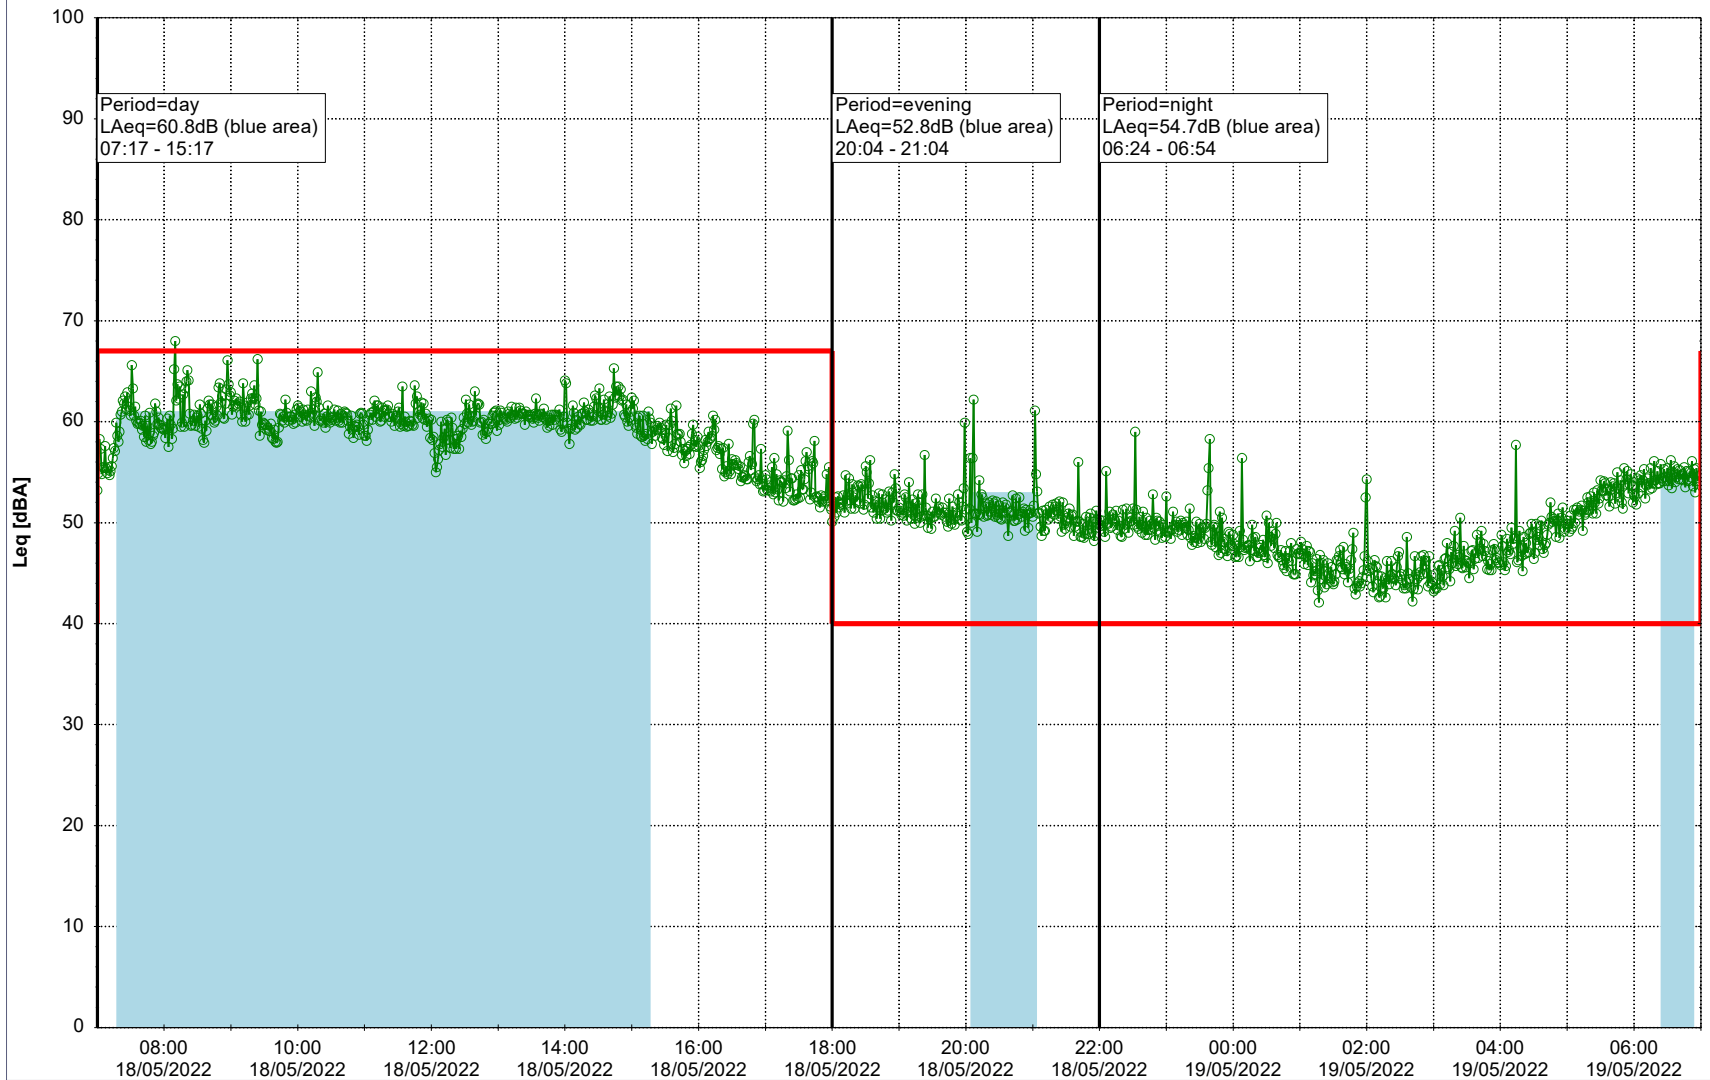

Plan View

Remarks

...

Noise Time Related Diagram

17/05/2022
18/05/2022

○○○ SLU_NS01

Project: Kronos Sydhavnen
Construction: Sluseholmen
Location: N-V

Plan View

Remarks

...

Noise Time Related Diagram

18/05/2022
19/05/2022

○○○ SLU_NS01

Project: Kronos Sydhavnen
Construction: Sluseholmen
Location: N-V

Plan View

Remarks

...

Noise Time Related Diagram

19/05/2022
20/05/2022

○○○ SLU_NS01

Project: Kronos Sydhavnen
Construction: Sluseholmen
Location: N-V

Plan View

Remarks

...

Noise Time Related Diagram

20/05/2022
21/05/2022

SLU_NS01

Project: Kronos Sydhavnen
Construction: Sluseholmen
Location: N-V

Plan View

Remarks

...

Noise Time Related Diagram