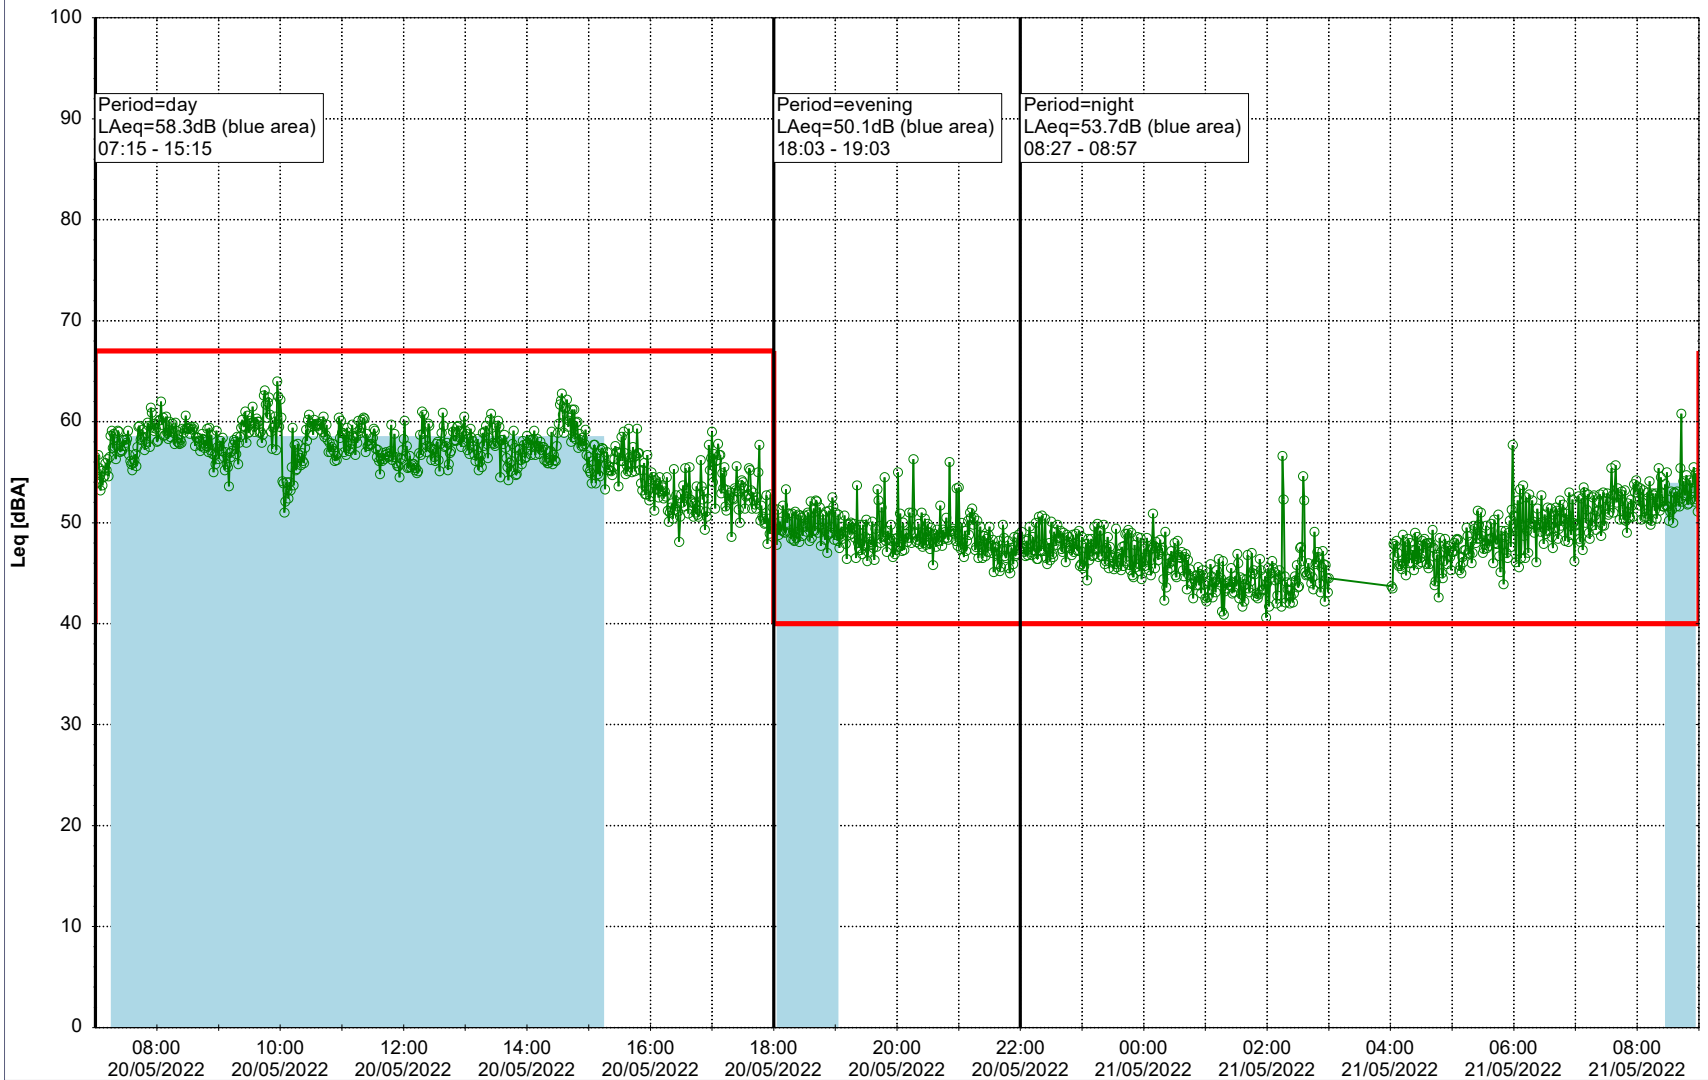

...

Noise Time Related Diagram

19/05/2022
20/05/2022

○○○ SLU_NS01

Project: Kronos Sydhavnen
Construction: Sluseholmen
Location: N-V

Plan View

Remarks

...

Noise Time Related Diagram

20/05/2022
21/05/2022

SLU_NS01

Project: Kronos Sydhavnen
Construction: Sluseholmen
Location: N-V

Plan View

Remarks

...

Noise Time Related Diagram

21/05/2022
22/05/2022

SLU_NS01

Project: Kronos Sydhavnen
Construction: Sluseholmen
Location: N-V

Plan View

Remarks

...

Noise Time Related Diagram

22/05/2022
23/05/2022