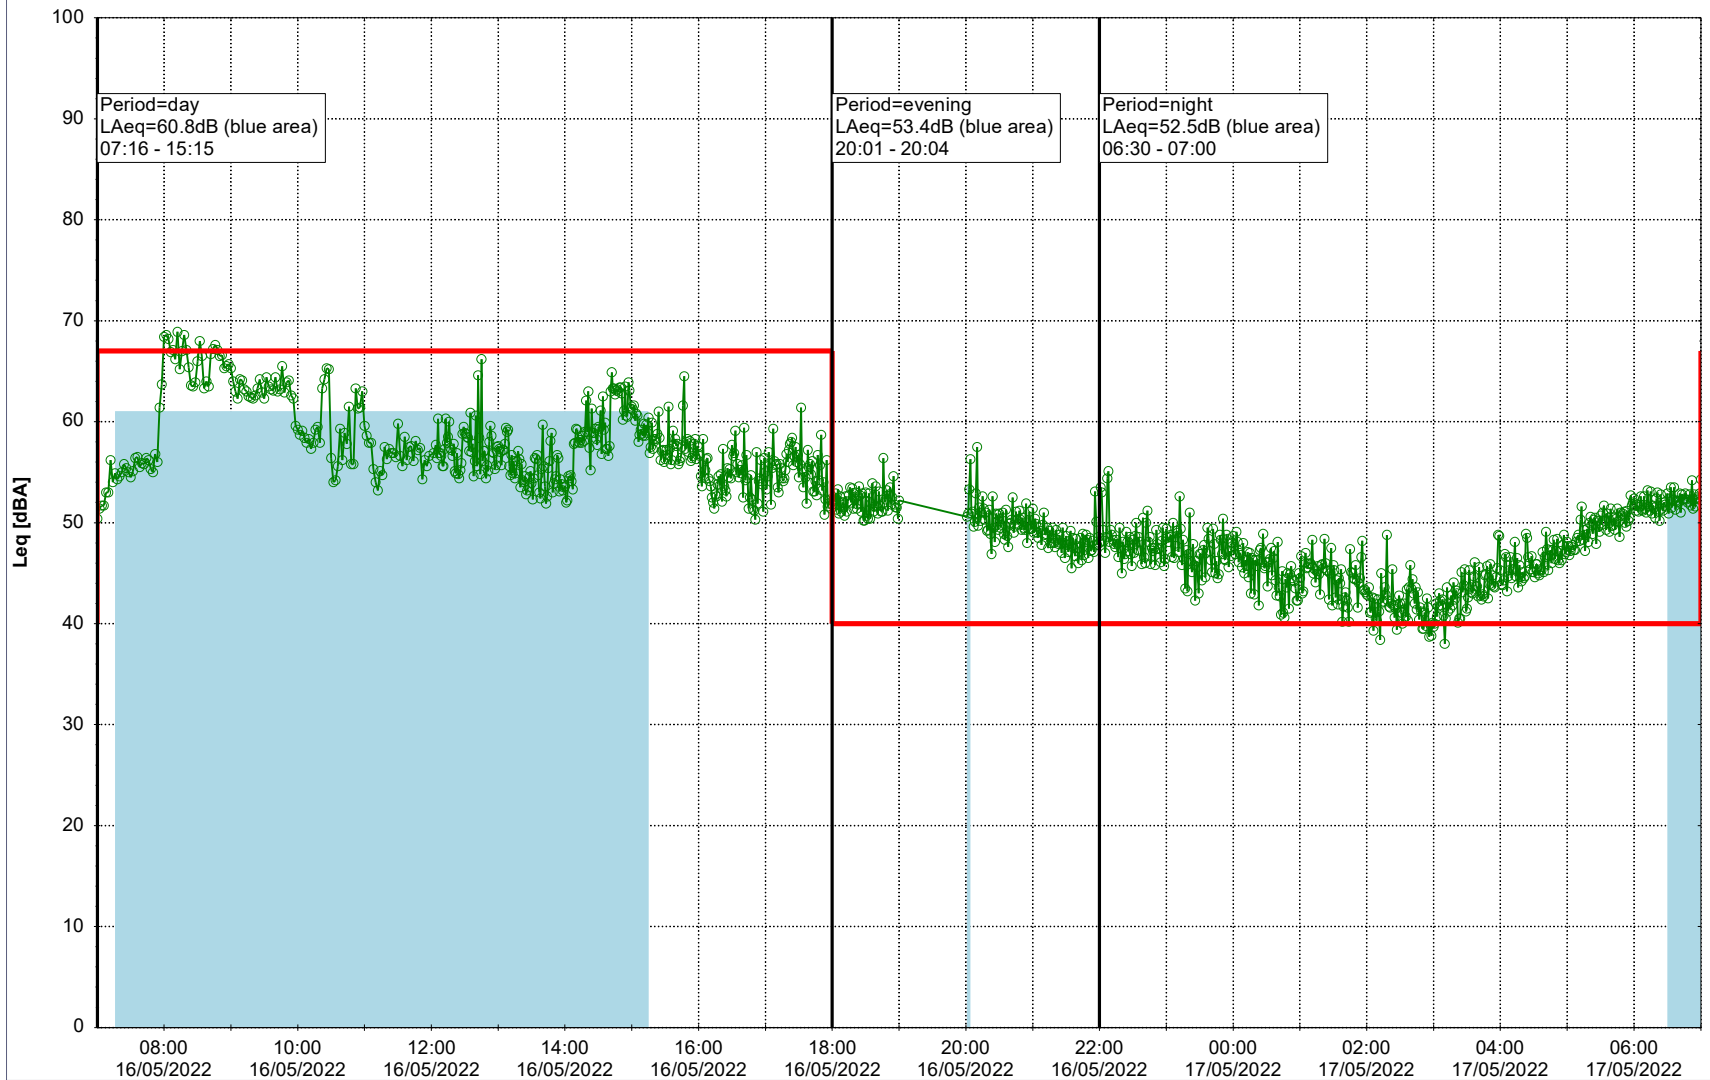

Project: Kronos Sydhavnen
Construction: Sluseholmen
Location: N-V

Plan View

Remarks

...

Noise Time Related Diagram

16/05/2022
17/05/2022

○○○ SLU_NS01

Project: Kronos Sydhavnen
Construction: Sluseholmen
Location: N-V

Plan View

Remarks

...

Noise Time Related Diagram

17/05/2022
18/05/2022

○○○ SLU_NS01

Project: Kronos Sydhavnen
Construction: Sluseholmen
Location: N-V

Plan View

Remarks

...

Noise Time Related Diagram

18/05/2022
19/05/2022

○○○ SLU_NS01

Project: Kronos Sydhavnen
Construction: Sluseholmen
Location: N-V

Plan View

Remarks

Noise Time Related Diagram

20/05/2022
21/05/2022

SLU_NS01

Project: Kronos Sydhavnen
Construction: Sluseholmen
Location: N-V

Plan View

Remarks

...

Noise Time Related Diagram