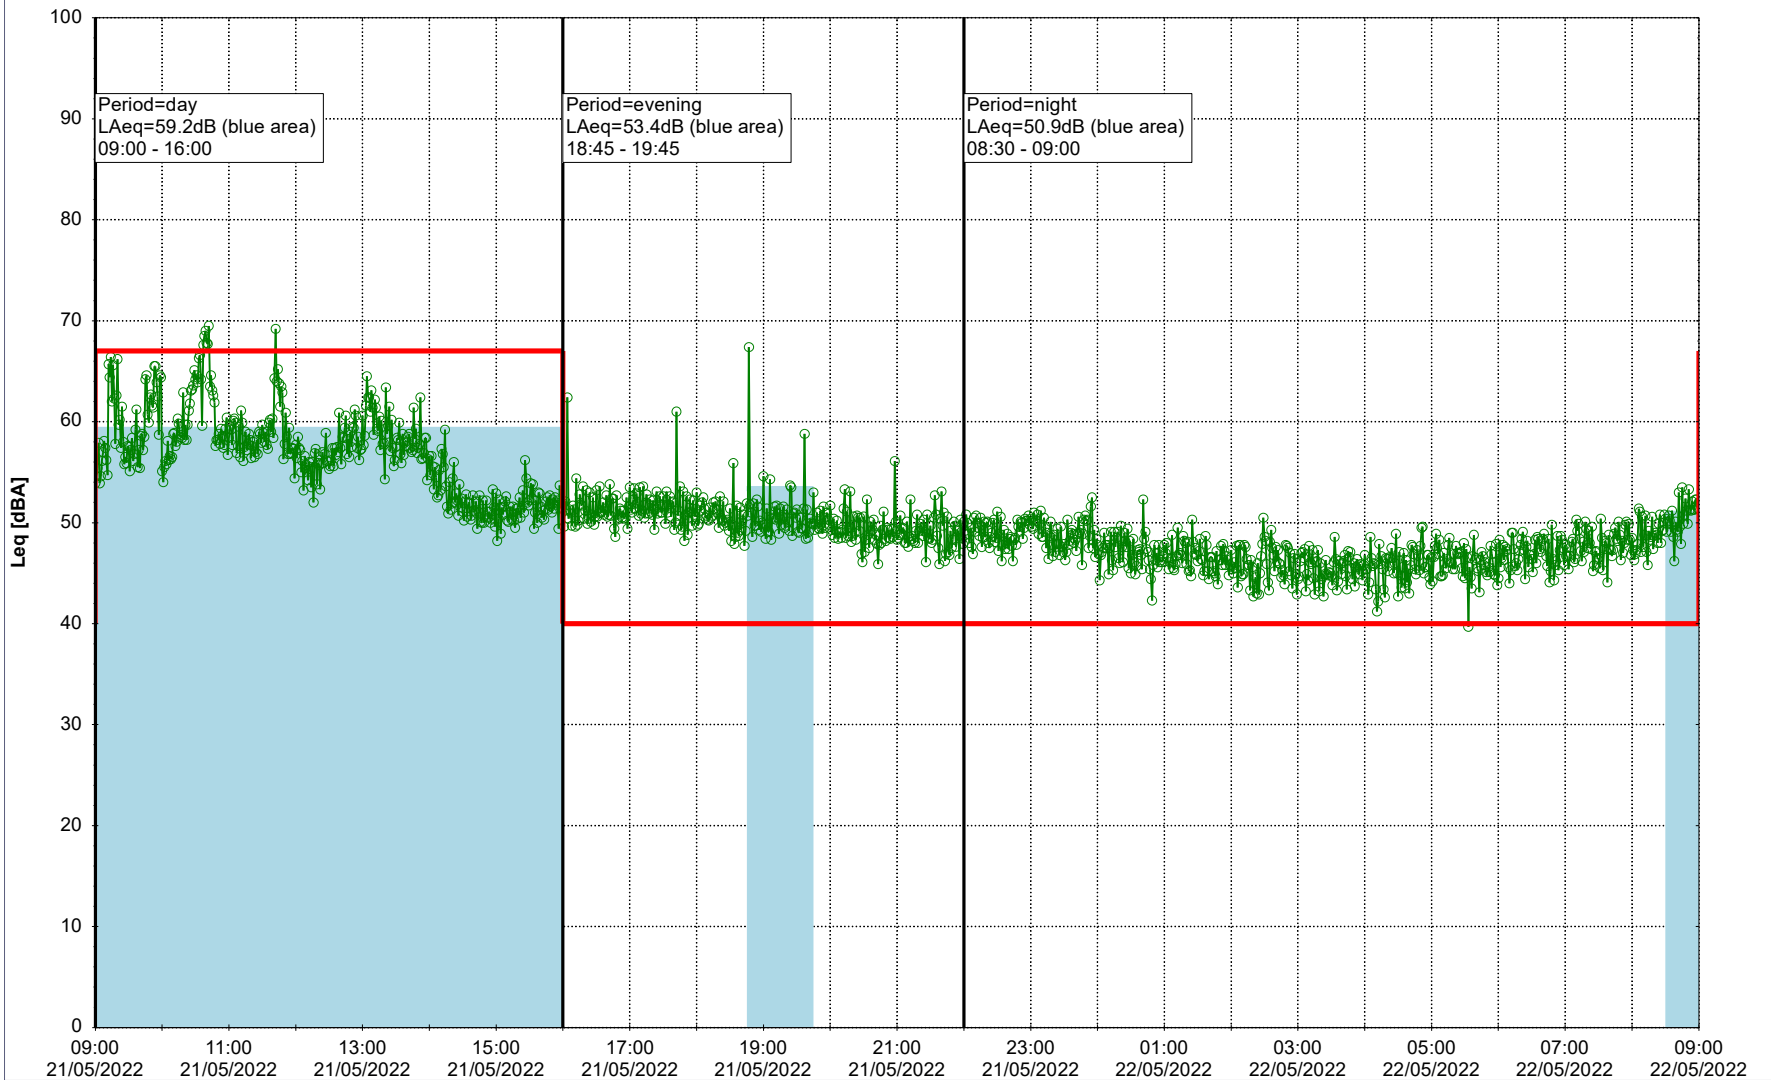

Noise Time Related Diagram

20/05/2022
21/05/2022

SLU_NS01

Project: Kronos Sydhavnen
Construction: Sluseholmen
Location: N-V

Plan View

Remarks

...

Noise Time Related Diagram

21/05/2022
22/05/2022

SLU_NS01

Project: Kronos Sydhavnen
Construction: Sluseholmen
Location: N-V

Plan View

Remarks

...

Noise Time Related Diagram

22/05/2022
23/05/2022