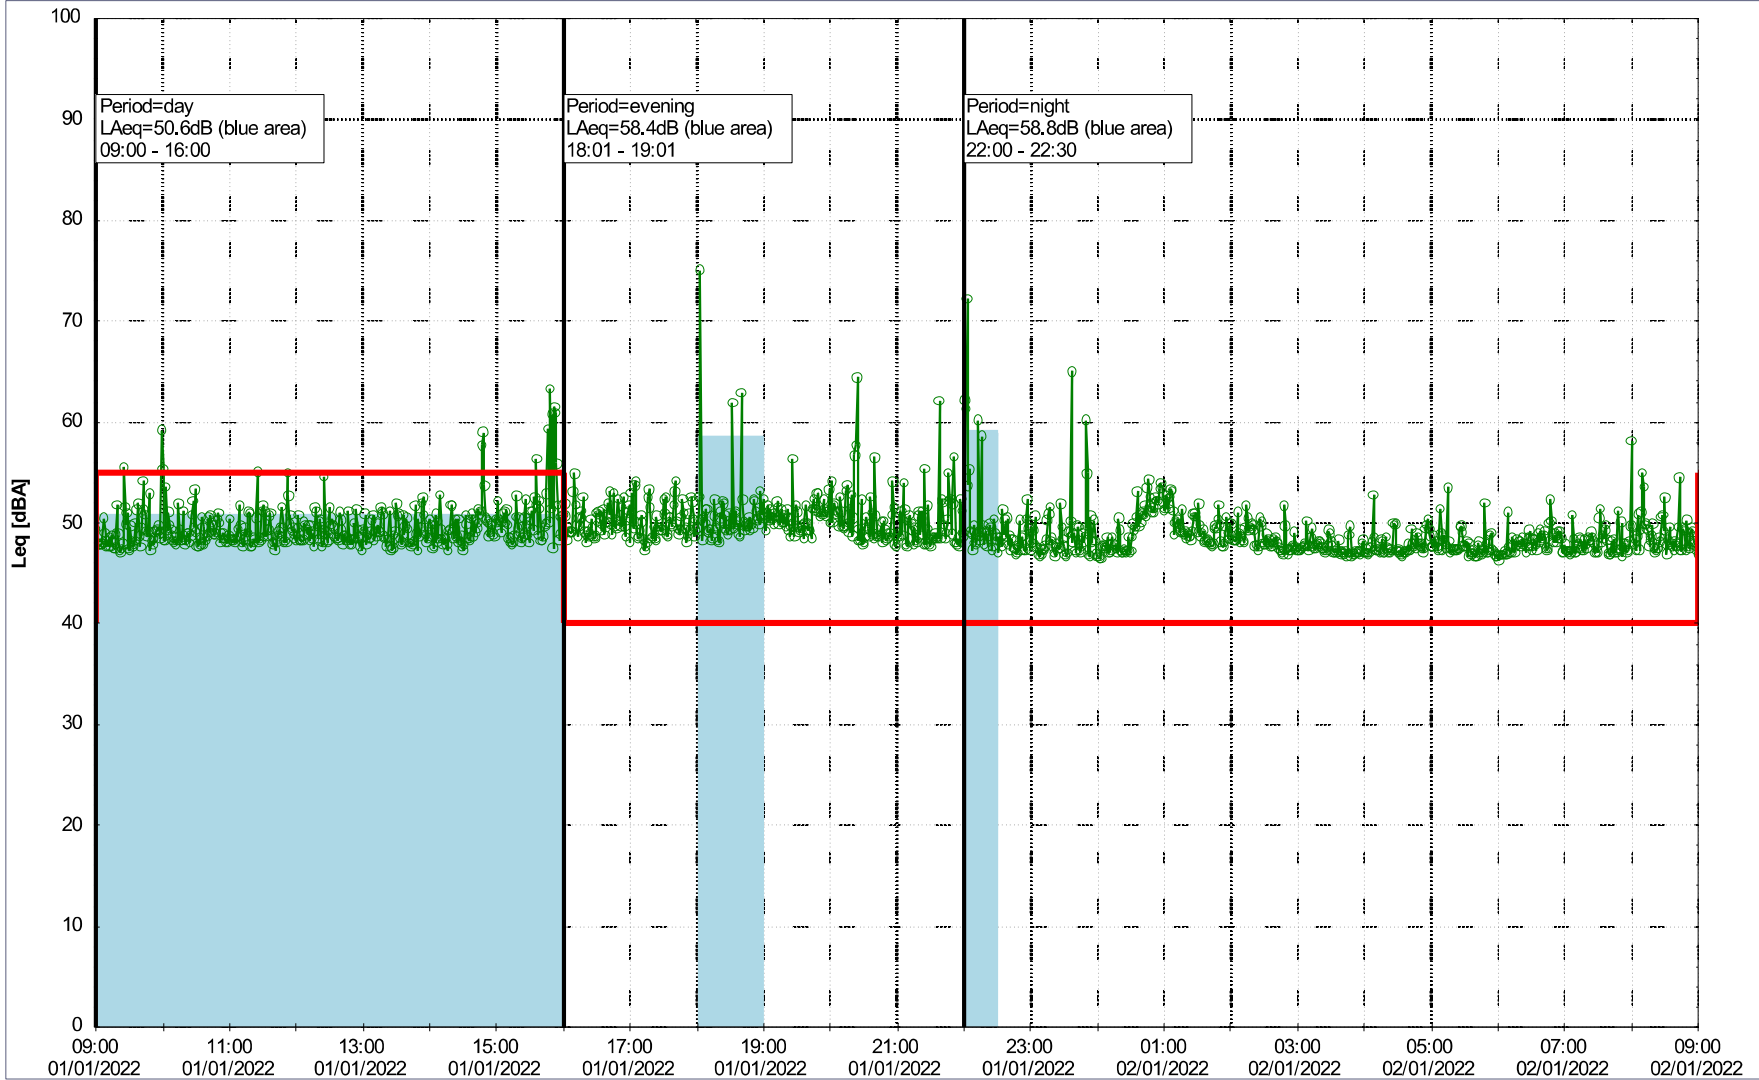

Noise Time Related Diagram

31/12/2021
01/01/2022

○○○○ MOP_NS01

Project: Kronos Sydhavnen
Construction: Mozarts Plads
Location: N-V

Plan View

Remarks

...

Noise Time Related Diagram

01/01/2022
02/01/2022

○○○○ MOP_NS01

Project: Kronos Sydhavnen
Construction: Mozarts Plads
Location: N-V

Plan View

Remarks

...

Noise Time Related Diagram

02/01/2022
03/01/2022