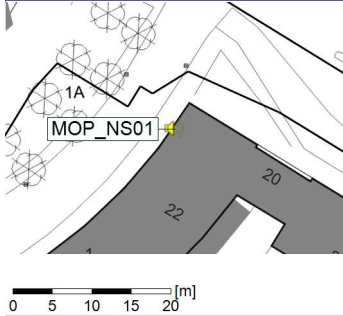

Plan View

Remarks

...

Noise Time Related Diagram

28/12/2021
29/12/2021

○○○○ MOP_NS01

Project: Kronos Sydhavnen
Construction: Mozarts Plads
Location: N-V

Plan View