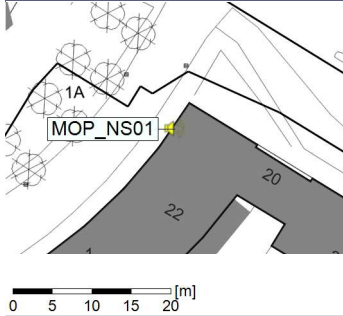

Noise Time Related Diagram

31/12/2021
01/01/2022

○○○○ MOP_NS01

Project: Kronos Sydhavnen
Construction: Mozarts Plads
Location: N-V

Plan View

Remarks

...

Noise Time Related Diagram