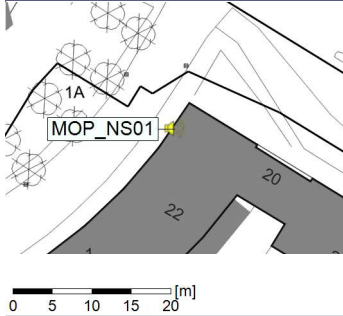

...

Noise Time Related Diagram

30/12/2021
31/12/2021

○○○○ MOP_NS01

Project: Kronos Sydhavnen
Construction: Mozarts Plads
Location: N-V

Plan View

Remarks

...