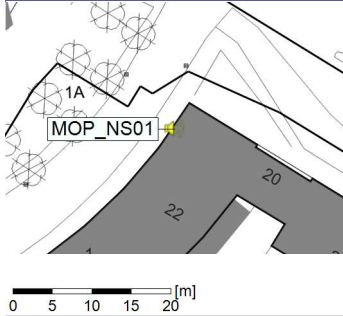

Project: Kronos Sydhavnen
Construction: Mozarts Plads
Location: N-V

Plan View

Remarks

...

Noise Time Related Diagram

27/12/2021
28/12/2021

○○○○ MOP_NS01

Project: Kronos Sydhavnen
Construction: Mozarts Plads
Location: N-V