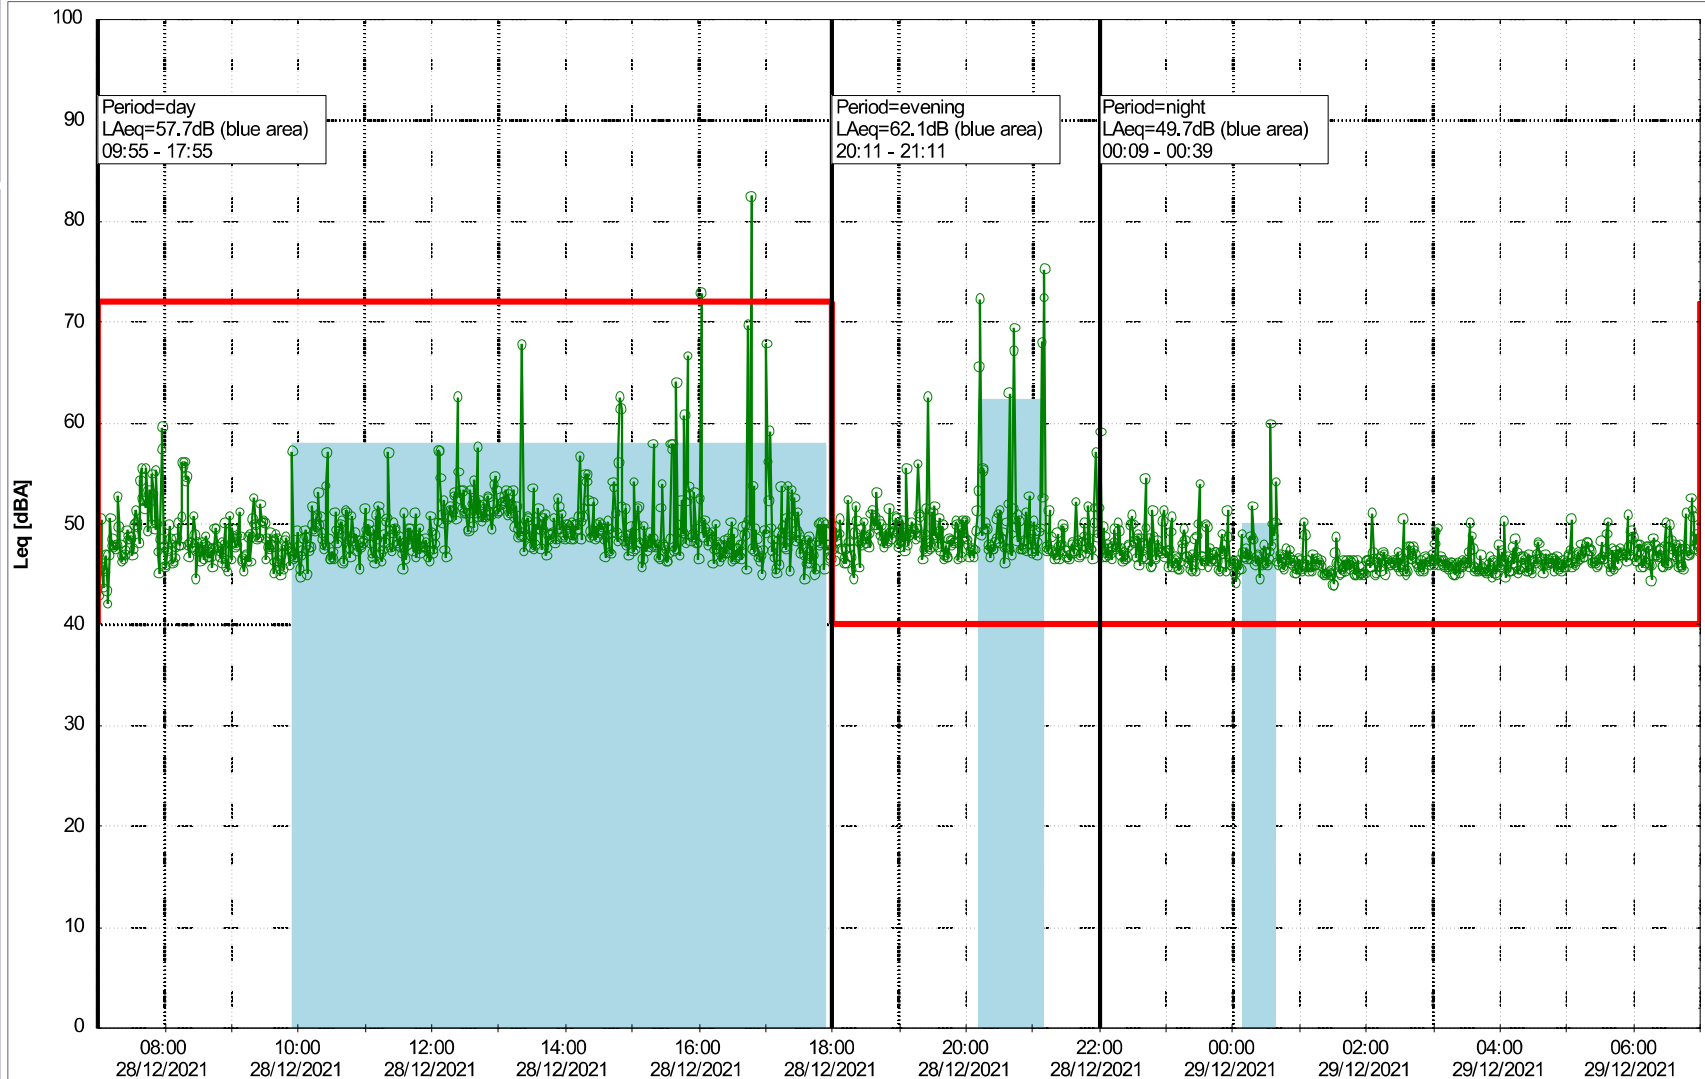

Plan View

Remarks

...

Noise Time Related Diagram

28/12/2021
29/12/2021

○○○○ MOP_NS01

Project: Kronos Sydhavnen
Construction: Mozarts Plads
Location: N-V

Plan View

Remarks

...

Noise Time Related Diagram

29/12/2021
30/12/2021

○○○○ MOP_NS01

Project: Kronos Sydhavnen
Construction: Mozarts Plads
Location: N-V

Plan View

Remarks

...

Noise Time Related Diagram

30/12/2021
31/12/2021

○○○○ MOP_NS01

Project: Kronos Sydhavnen
Construction: Mozarts Plads
Location: N-V

Plan View

Remarks

...

Noise Time Related Diagram

31/12/2021
01/01/2022

○○○○ MOP_NS01

Project: Kronos Sydhavnen
Construction: Mozarts Plads
Location: N-V

Plan View

Remarks

...

Noise Time Related Diagram