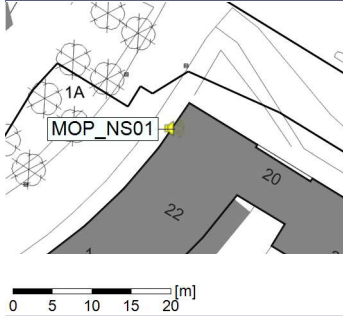

01/01/2022
02/01/2022

○○○○ MOP_NS01

Project: Kronos Sydhavnen
Construction: Mozarts Plads
Location: N-V

Plan View

Remarks

...

Noise Time Related Diagram

02/01/2022
03/01/2022