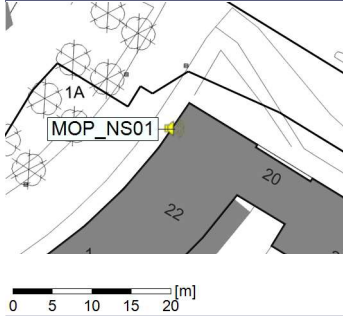

Remarks

...

Noise Time Related Diagram

29/12/2021
30/12/2021

○○○○ MOP_NS01

Project: Kronos Sydhavnen
Construction: Mozarts Plads
Location: N-V

Plan View

Remarks