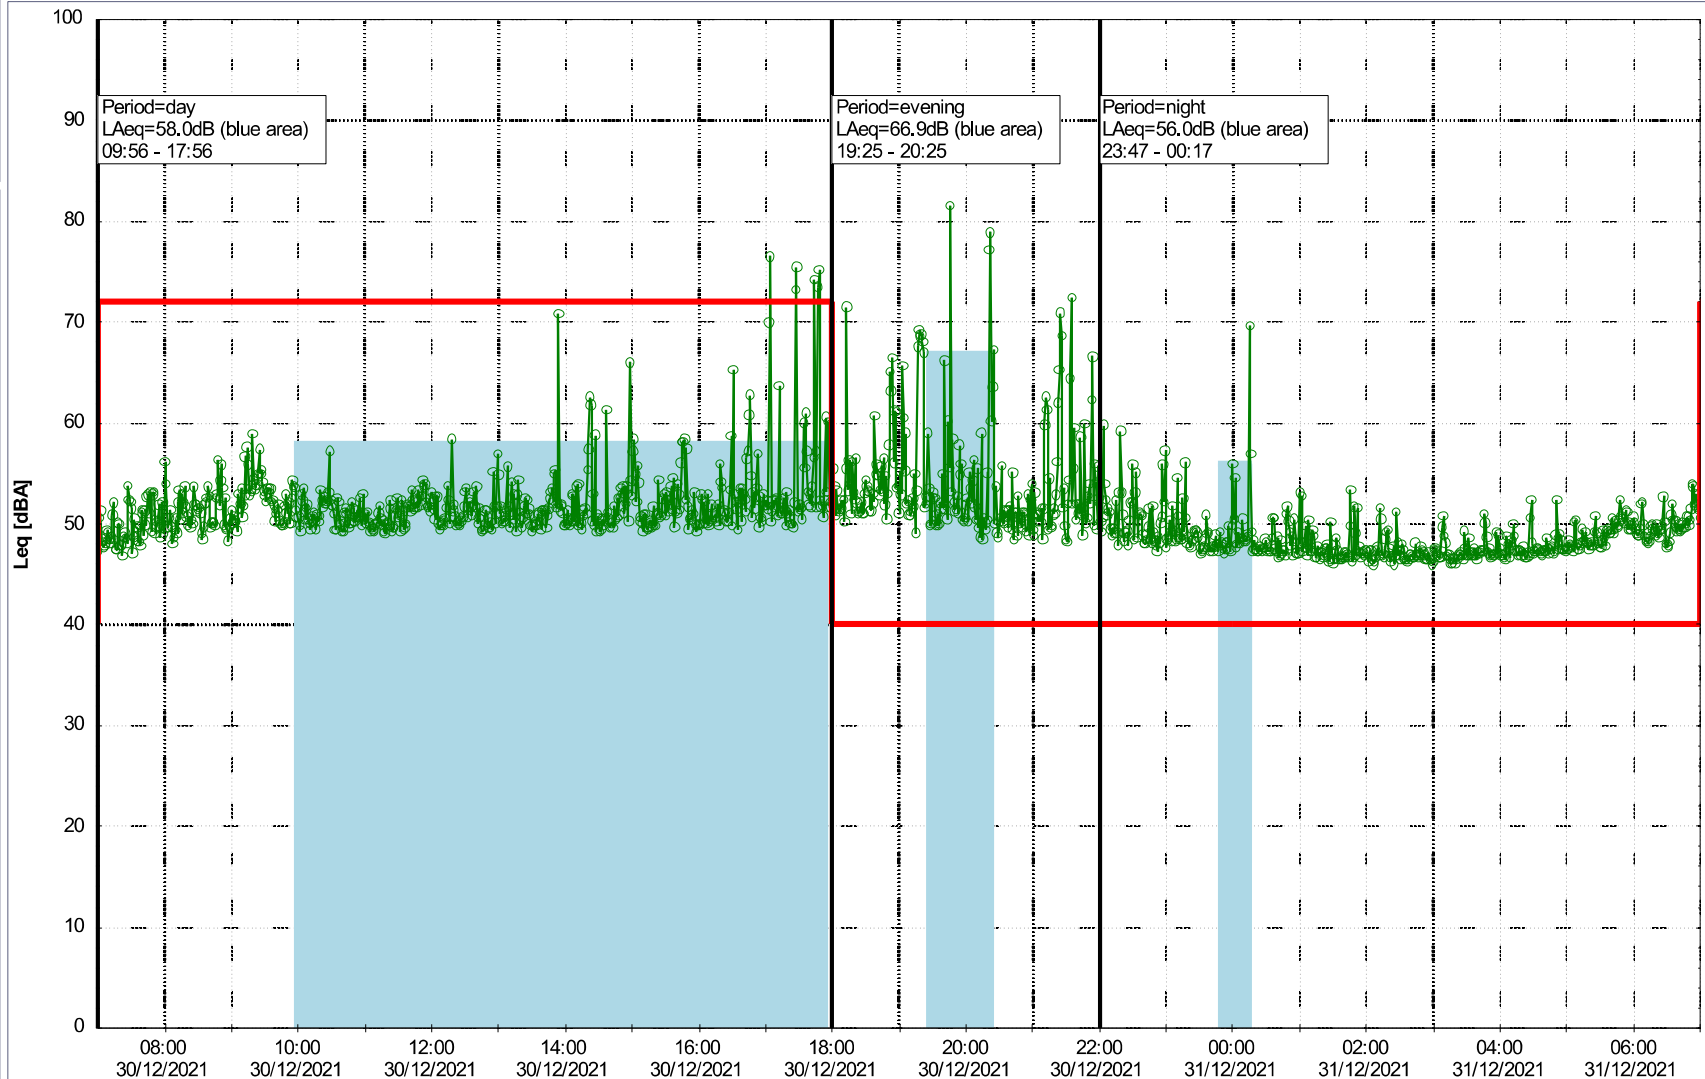

Remarks

...

Noise Time Related Diagram

29/12/2021
30/12/2021

○○○○ MOP_NS01

Project: Kronos Sydhavnen
Construction: Mozarts Plads
Location: N-V

Plan View

Remarks

...

Noise Time Related Diagram

30/12/2021
31/12/2021

○○○○ MOP_NS01

Project: Kronos Sydhavnen
Construction: Mozarts Plads
Location: N-V

Plan View

Remarks

...

Noise Time Related Diagram

31/12/2021
01/01/2022

○○○○ MOP_NS01

Project: Kronos Sydhavnen
Construction: Mozarts Plads
Location: N-V

Plan View

Remarks

...

Noise Time Related Diagram