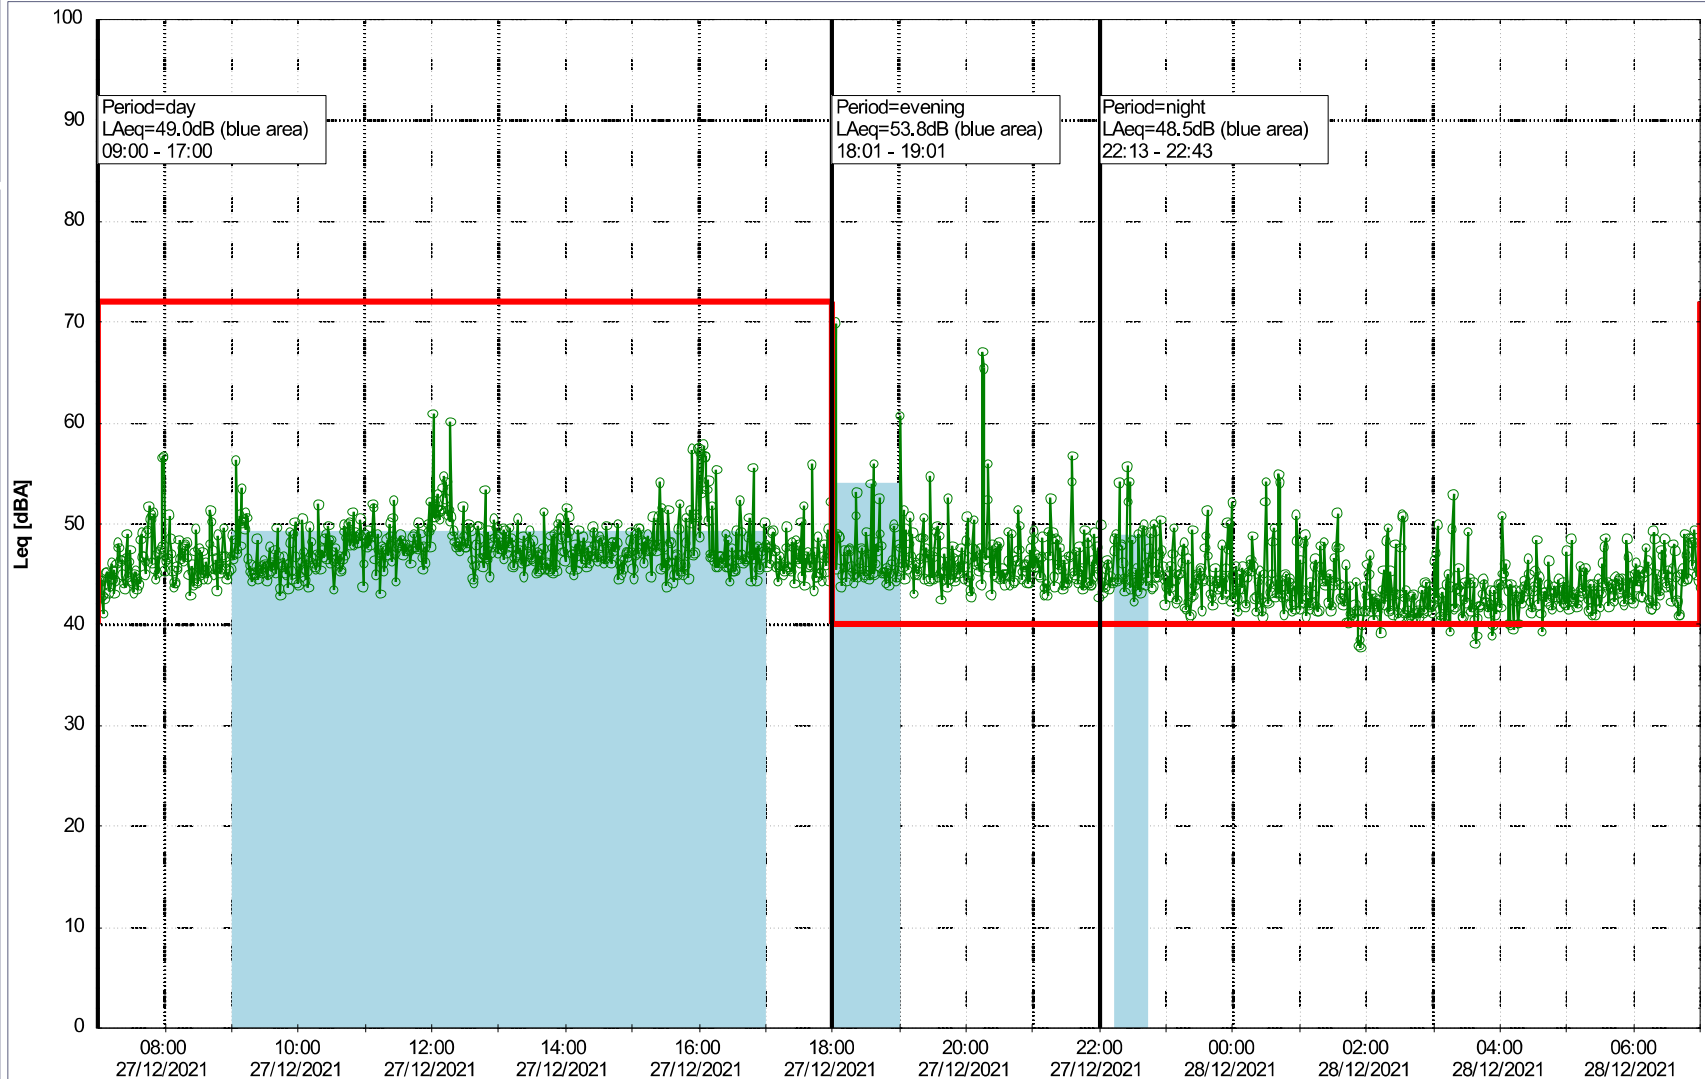

Project: Kronos Sydhavnen
Construction: Mozarts Plads
Location: N-V

Plan View

Remarks

...

Noise Time Related Diagram

27/12/2021
28/12/2021

○○○○ MOP_NS01

Project: Kronos Sydhavnen
Construction: Mozarts Plads
Location: N-V

Plan View

Remarks

...

Noise Time Related Diagram

28/12/2021
29/12/2021

○○○○ MOP_NS01

Project: Kronos Sydhavnen
Construction: Mozarts Plads
Location: N-V

Plan View

Remarks

...

Noise Time Related Diagram

29/12/2021
30/12/2021

○○○○ MOP_NS01

Project: Kronos Sydhavnen
Construction: Mozarts Plads
Location: N-V

Plan View

Remarks

Noise Time Related Diagram

31/12/2021
01/01/2022

○○○○ MOP_NS01

Project: Kronos Sydhavnen
Construction: Mozarts Plads
Location: N-V

Plan View

Remarks

...

Noise Time Related Diagram