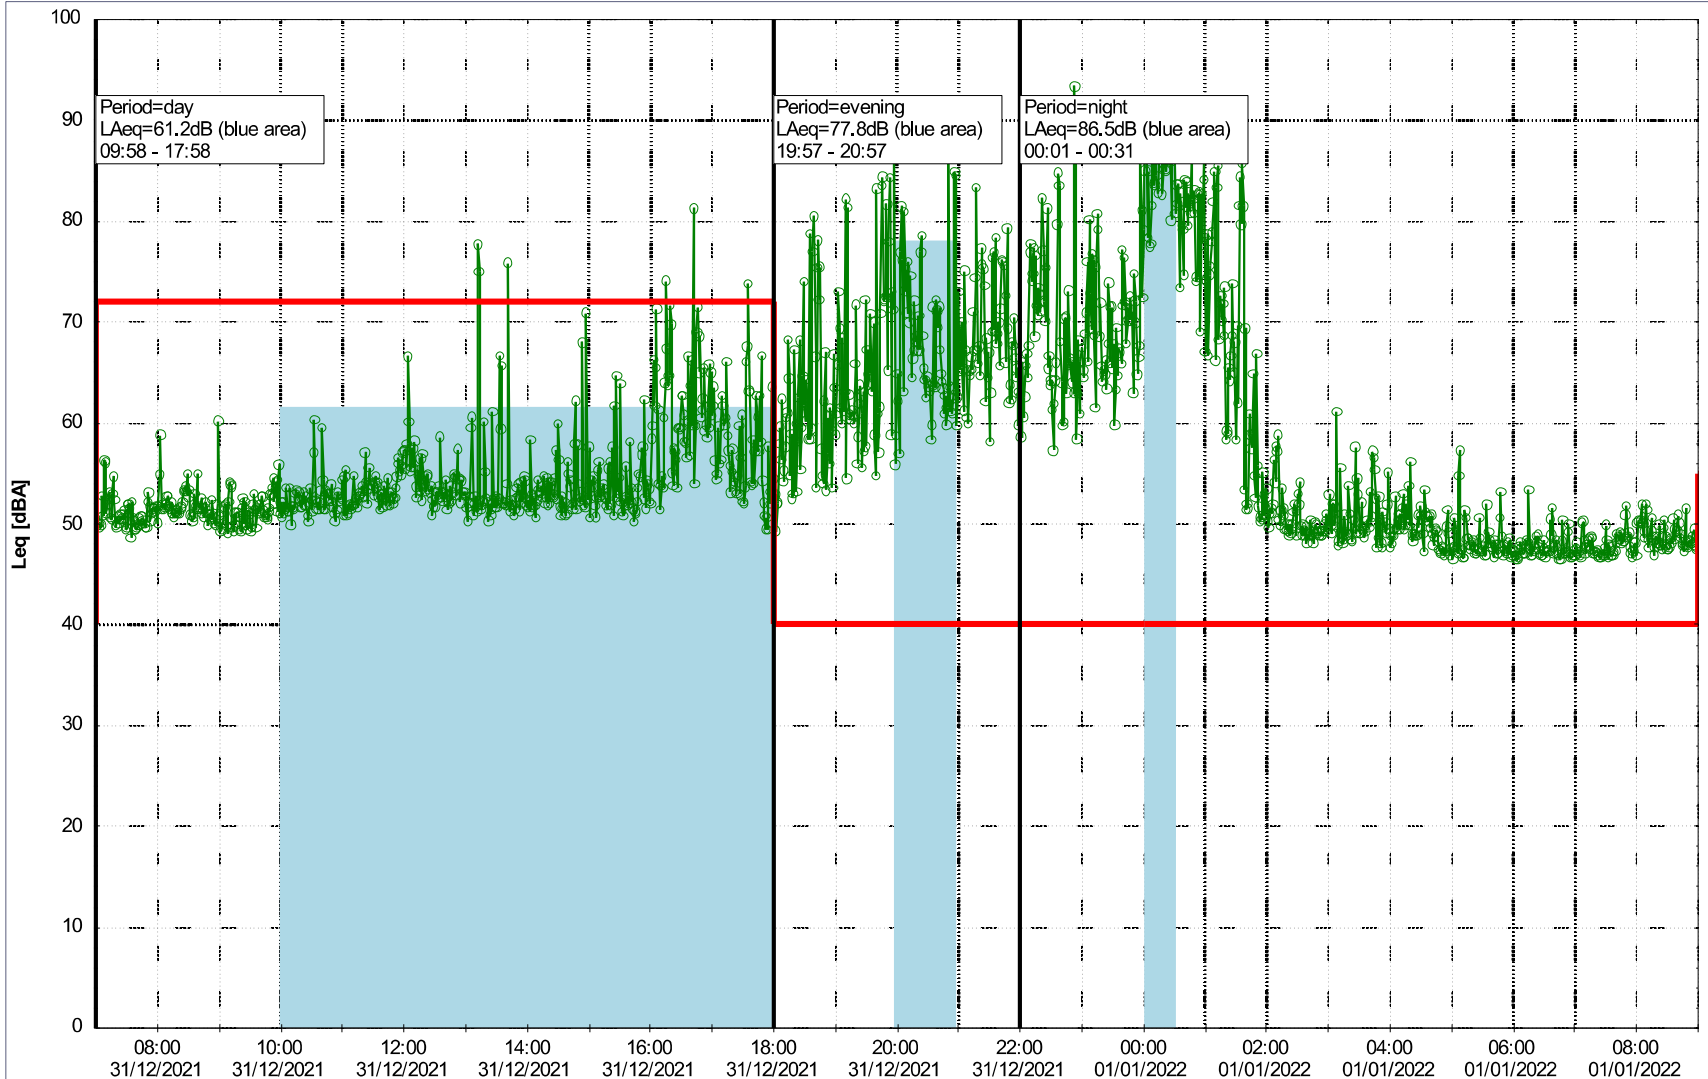

...

Noise Time Related Diagram

30/12/2021
31/12/2021

○○○○ MOP_NS01

Project: Kronos Sydhavnen
Construction: Mozarts Plads
Location: N-V

Plan View

Remarks

...

Noise Time Related Diagram

31/12/2021
01/01/2022

○○○○ MOP_NS01

Project: Kronos Sydhavnen
Construction: Mozarts Plads
Location: N-V

Plan View

Remarks

...

Noise Time Related Diagram