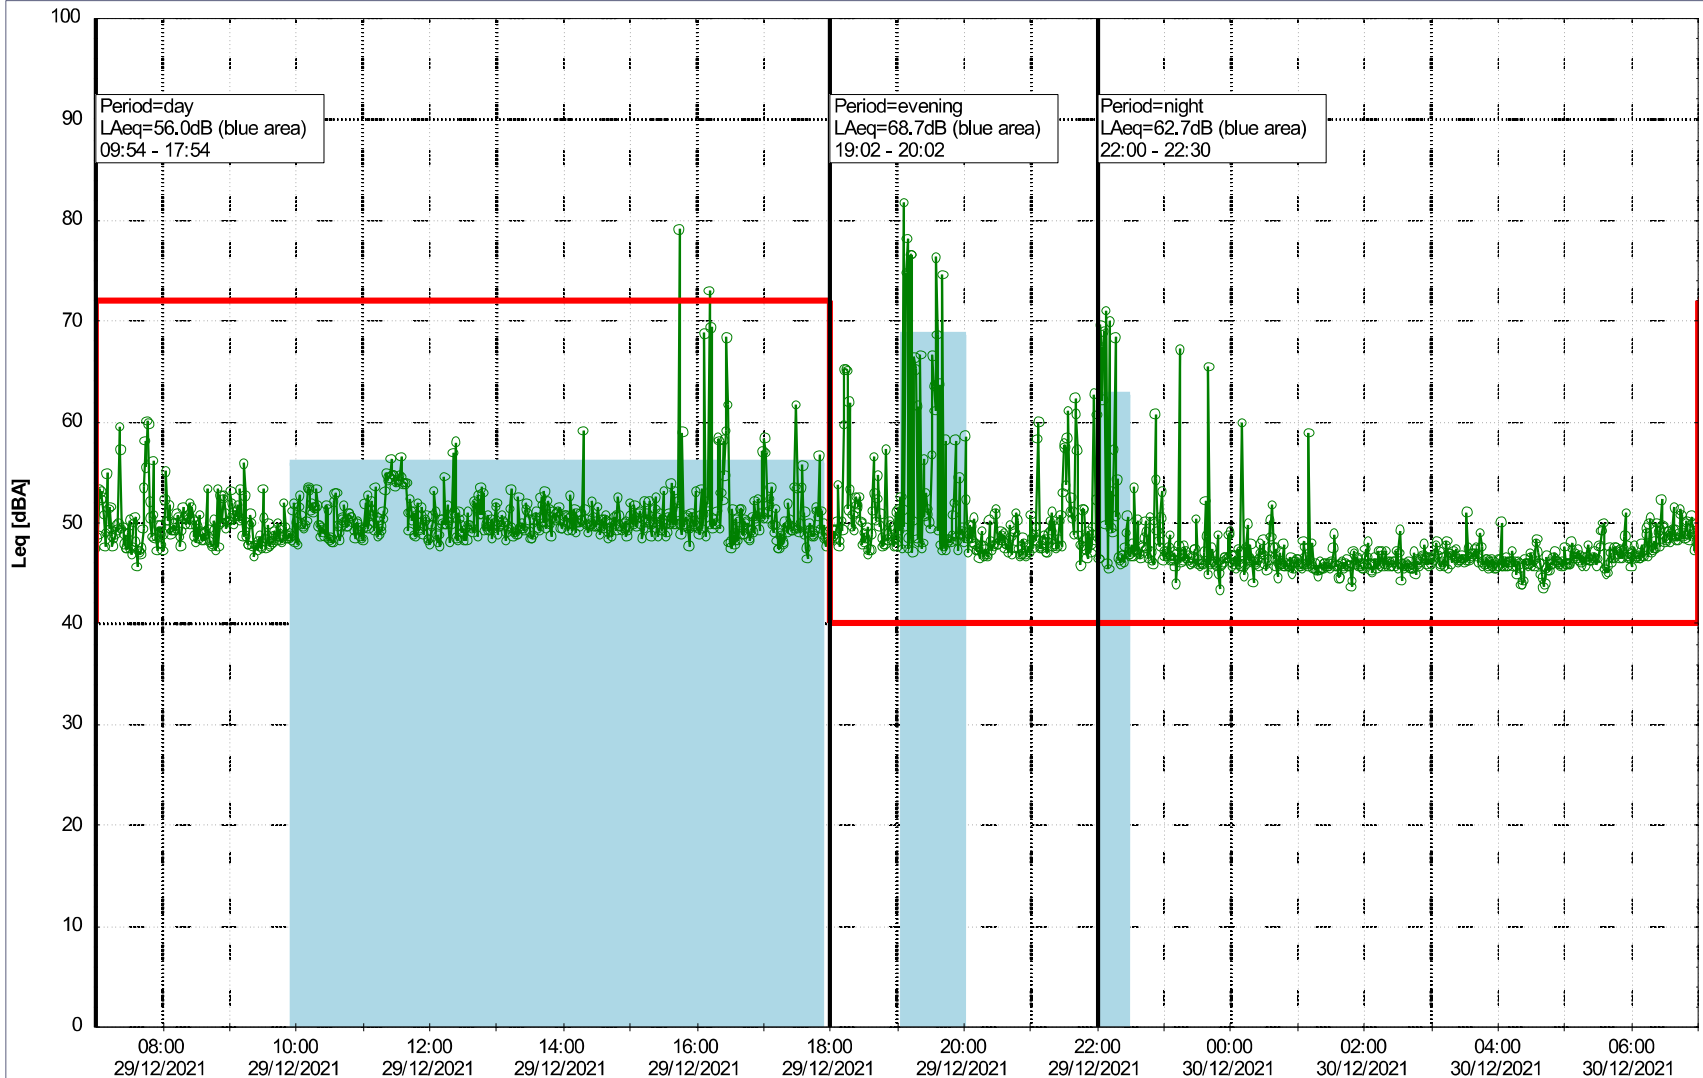

Plan View

Remarks

...

Noise Time Related Diagram

28/12/2021
29/12/2021

○○○○ MOP_NS01

Project: Kronos Sydhavnen
Construction: Mozarts Plads
Location: N-V

Plan View

Remarks

...

Noise Time Related Diagram

29/12/2021
30/12/2021

○○○○ MOP_NS01

Project: Kronos Sydhavnen
Construction: Mozarts Plads
Location: N-V

Plan View

Remarks

...

Noise Time Related Diagram

30/12/2021
31/12/2021

○○○○ MOP_NS01

Project: Kronos Sydhavnen
Construction: Mozarts Plads
Location: N-V

Plan View

Remarks

...

Noise Time Related Diagram

31/12/2021
01/01/2022

○○○○ MOP_NS01

Project: Kronos Sydhavnen
Construction: Mozarts Plads
Location: N-V

Plan View

Remarks

...

Noise Time Related Diagram