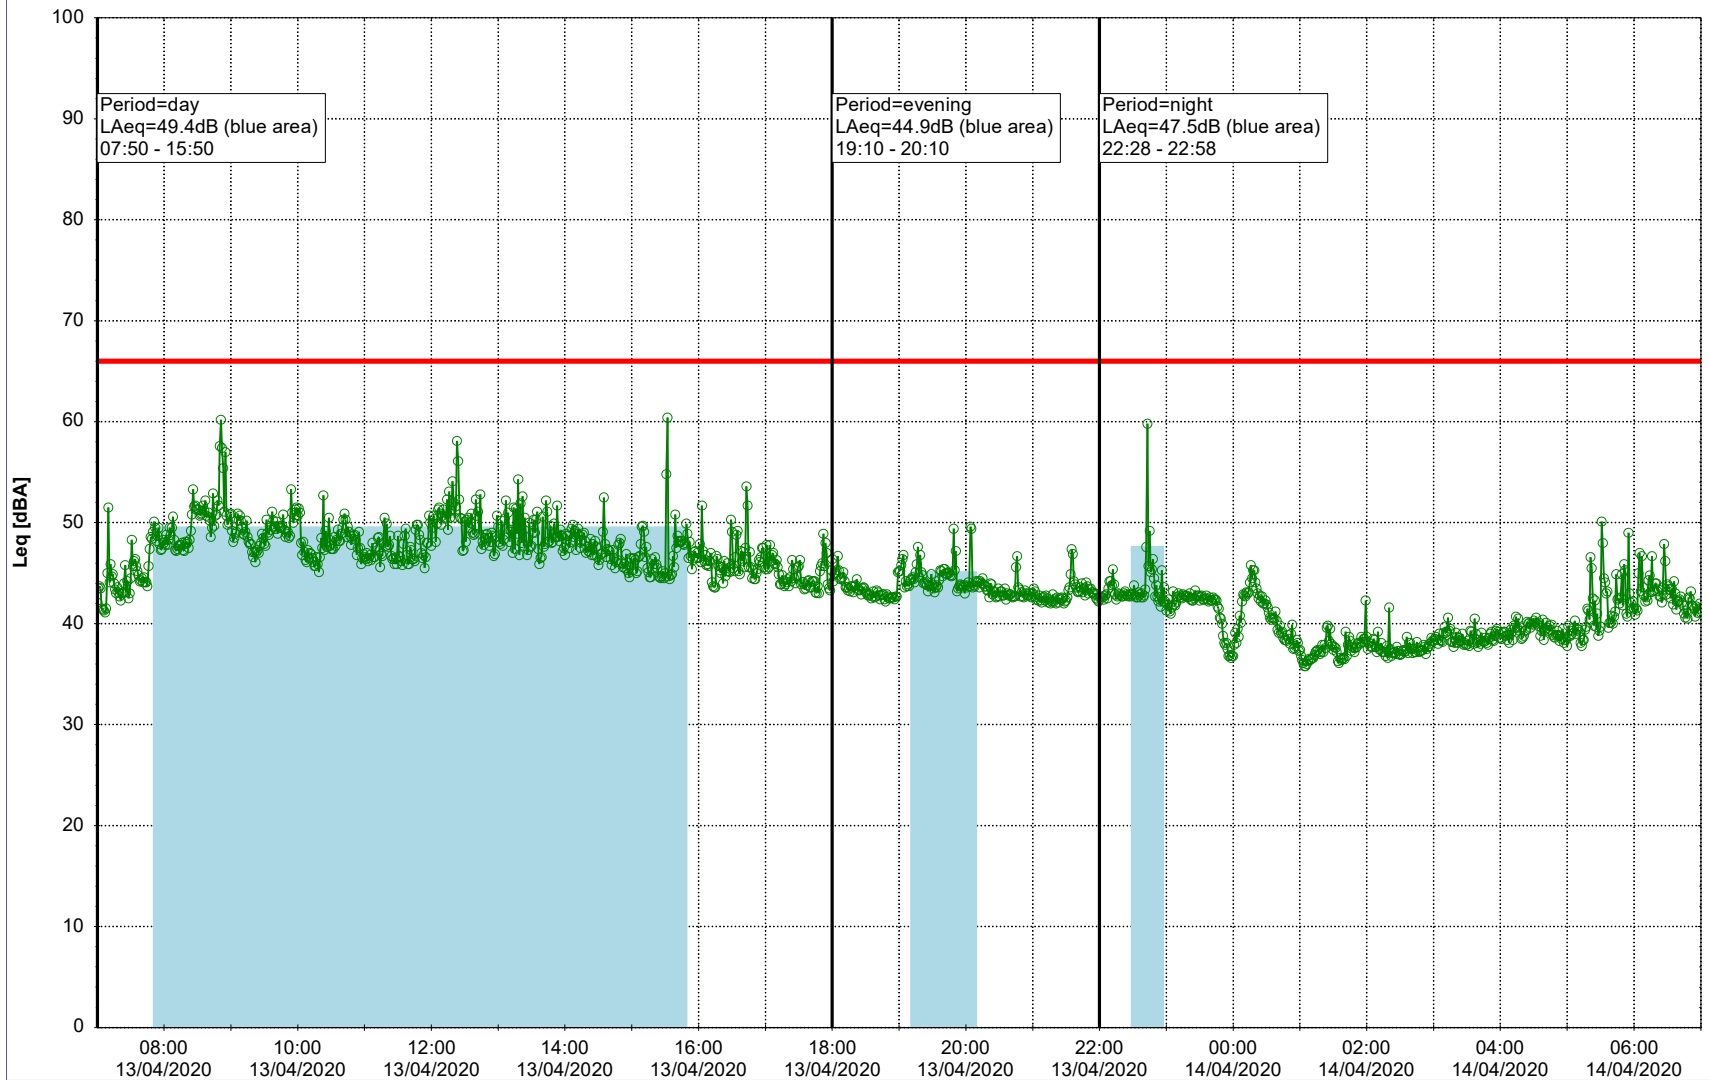

Project: Kronos Sydhavnen  
Construction: Enghave Brygge  
Location: N-V

Plan View

Remarks

...

### Noise Time Related Diagram

13/04/2020  
14/04/2020

○○○ EBR-OVK\_NS01

**Project:** Kronos Sydhavnen  
**Construction:** Enghave Brygge  
**Location:** N-V

Plan View

Remarks

...