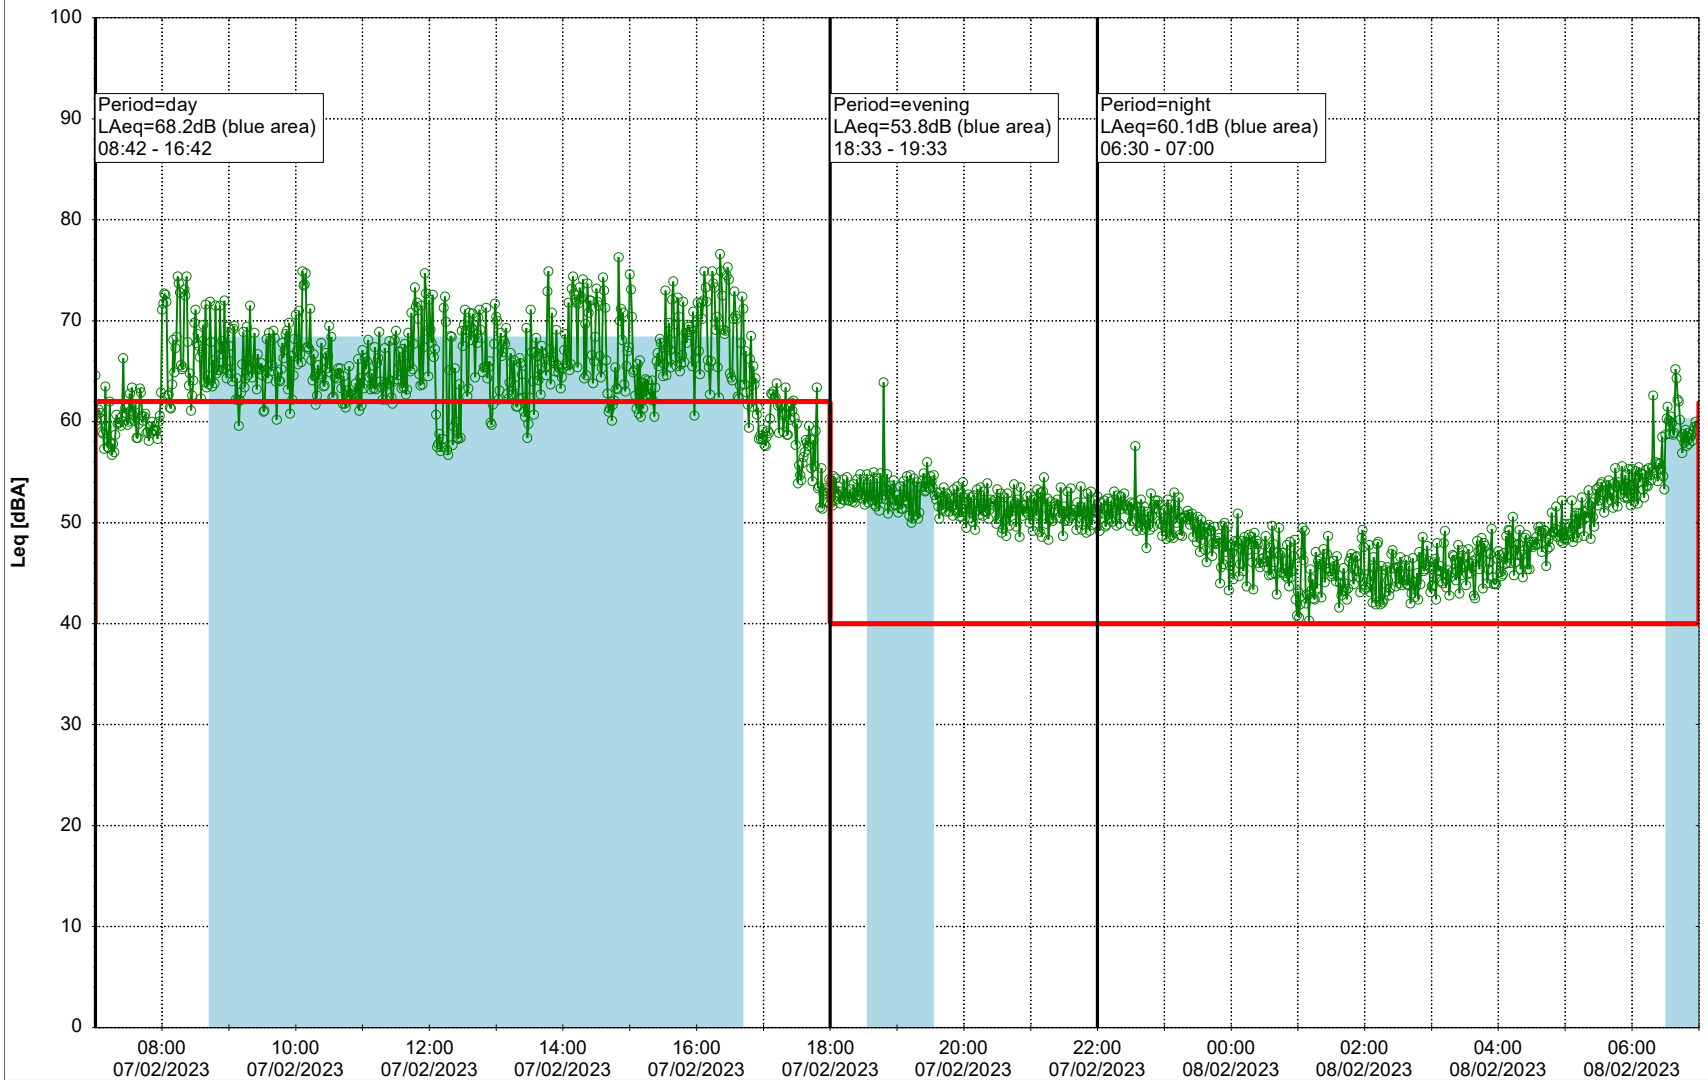

Plan View

Remarks

...

Noise Time Related Diagram

07/02/2023
08/02/2023

○○○○ SLU_NS01

Project: Kronos Sydhavnen
Construction: Sluseholmen
Location: N-V

Plan View

0 5 10 15 20 [m]

Remarks

...

Noise Time Related Diagram

08/02/2023
09/02/2023

○○○○ SLU_NS01

Project: Kronos Sydhavnen
Construction: Sluseholmen
Location: N-V

Plan View

...

Noise Time Related Diagram

10/02/2023
11/02/2023

SLU_NS01

Project: Kronos Sydhavnen
Construction: Sluseholmen
Location: N-V

Plan View

0 5 10 15 20 [m]

Remarks

...

Noise Time Related Diagram

11/02/2023

12/02/2023

○○○○ SLU_NS01

Project: Kronos Sydhavnen
Construction: Sluseholmen
Location: N-V

Plan View

0 5 10 15 20 [m]