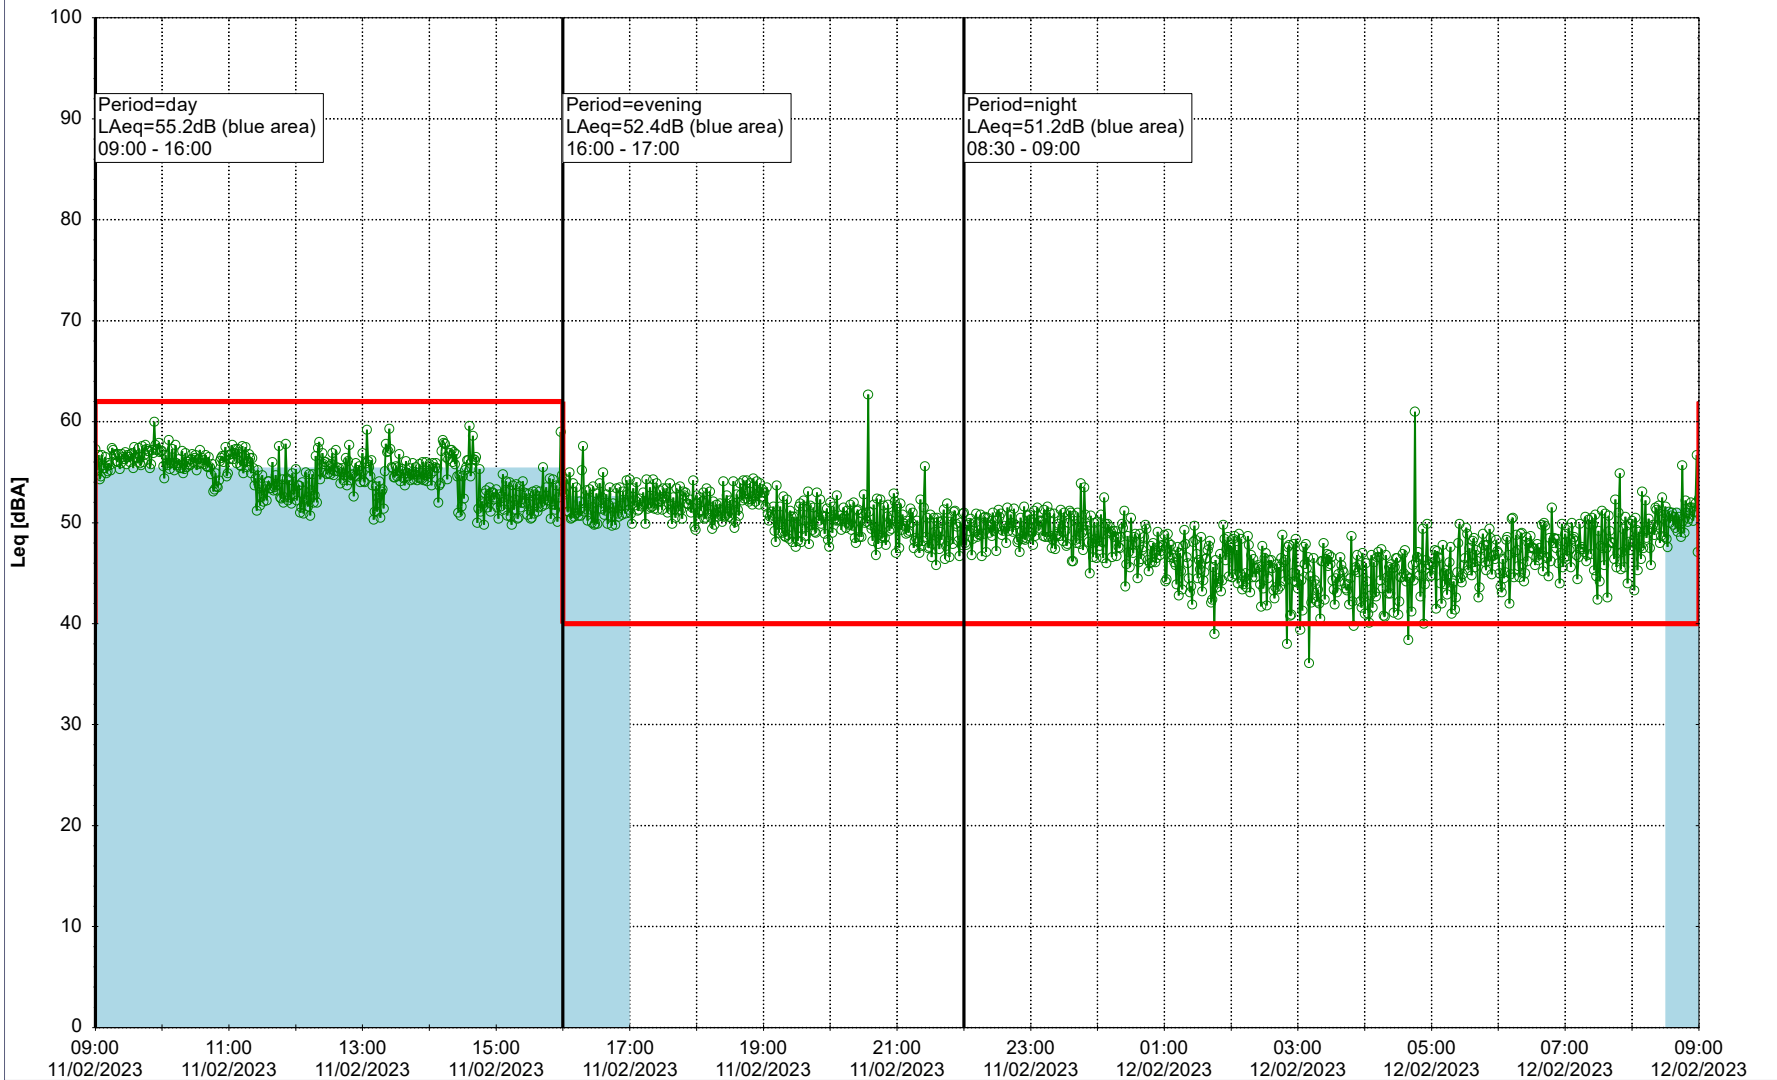

...

Noise Time Related Diagram

10/02/2023
11/02/2023

SLU_NS01

Project: Kronos Sydhavnen
Construction: Sluseholmen
Location: N-V

Plan View

0 5 10 15 20 [m]

Remarks

...

Noise Time Related Diagram

11/02/2023

12/02/2023

○○○○ SLU_NS01

Project: Kronos Sydhavnen
Construction: Sluseholmen
Location: N-V

Plan View

0 5 10 15 20 [m]