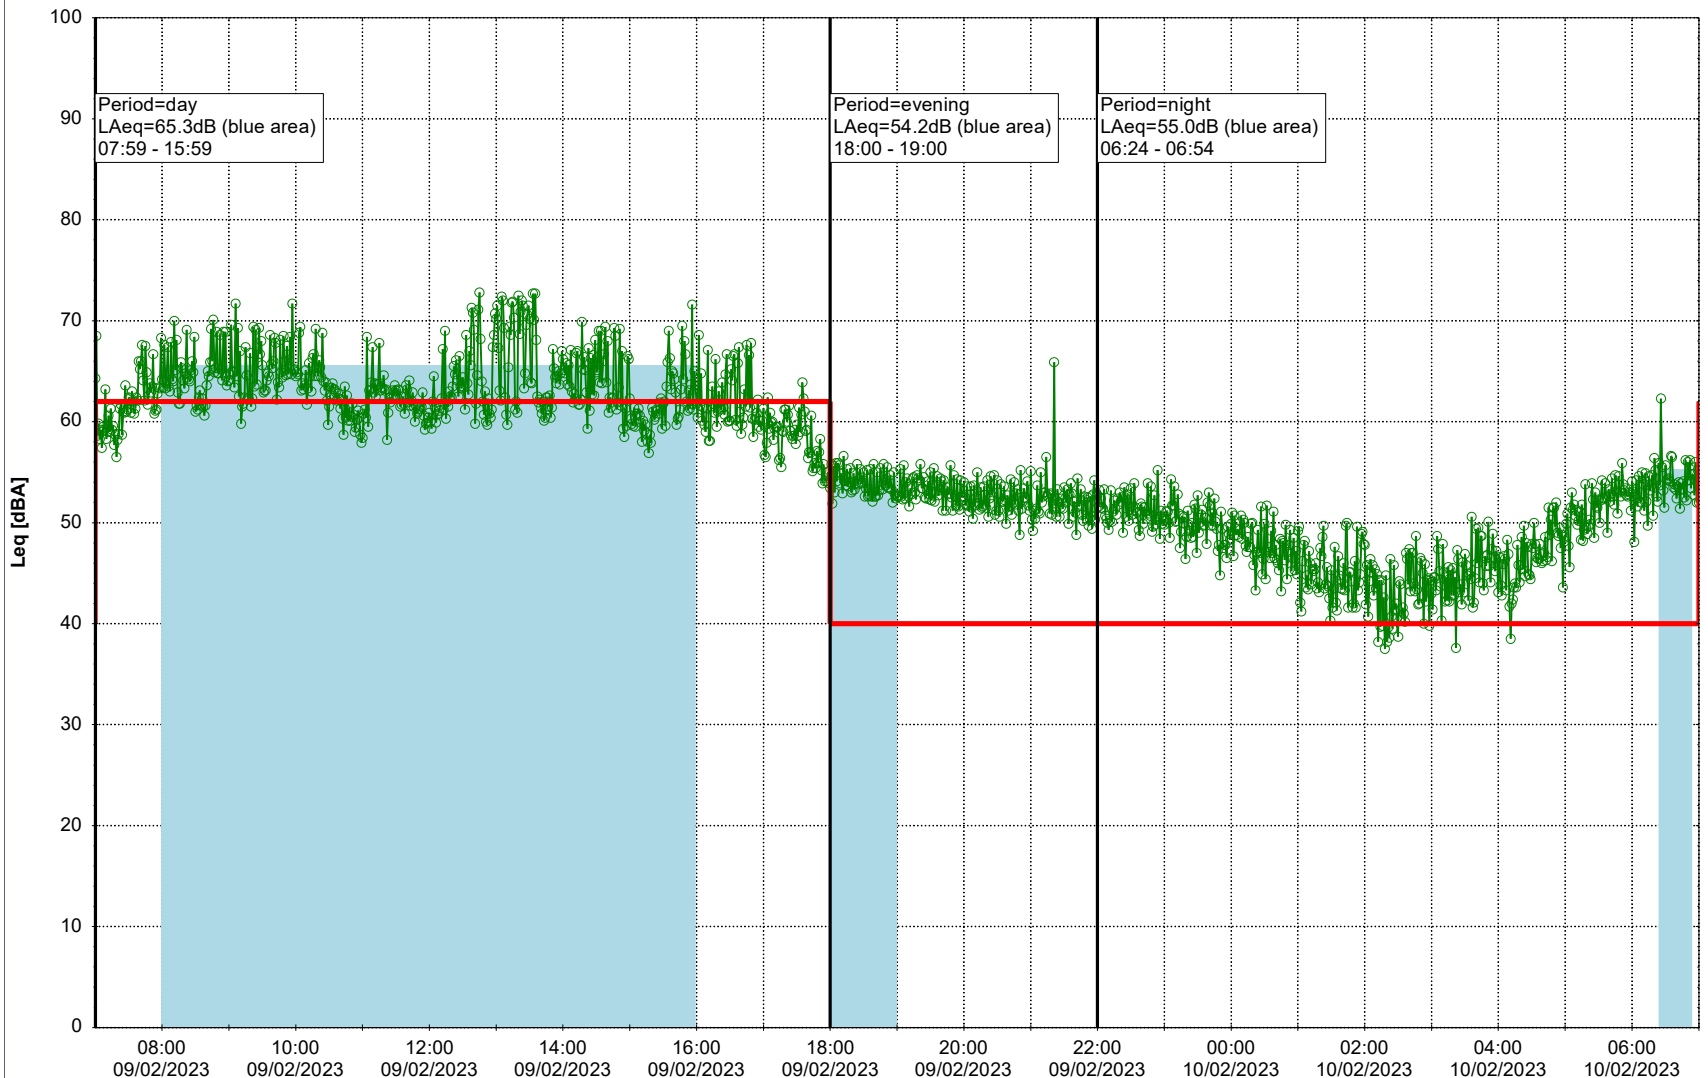

0 5 10 15 20 [m]

Remarks

...

Noise Time Related Diagram

08/02/2023
09/02/2023

○○○○ SLU_NS01

Project: Kronos Sydhavnen
Construction: Sluseholmen
Location: N-V

Plan View

Remarks

...

Noise Time Related Diagram

09/02/2023
10/02/2023

○○○○ SLU_NS01

Project: Kronos Sydhavnen
Construction: Sluseholmen
Location: N-V

Plan View

Remarks

...

Noise Time Related Diagram

10/02/2023
11/02/2023

SLU_NS01

Project: Kronos Sydhavnen
Construction: Sluseholmen
Location: N-V

Plan View

0 5 10 15 20 [m]

Remarks

...

Noise Time Related Diagram

11/02/2023

12/02/2023

○○○○ SLU_NS01

Project: Kronos Sydhavnen
Construction: Sluseholmen
Location: N-V

Plan View

0 5 10 15 20 [m]