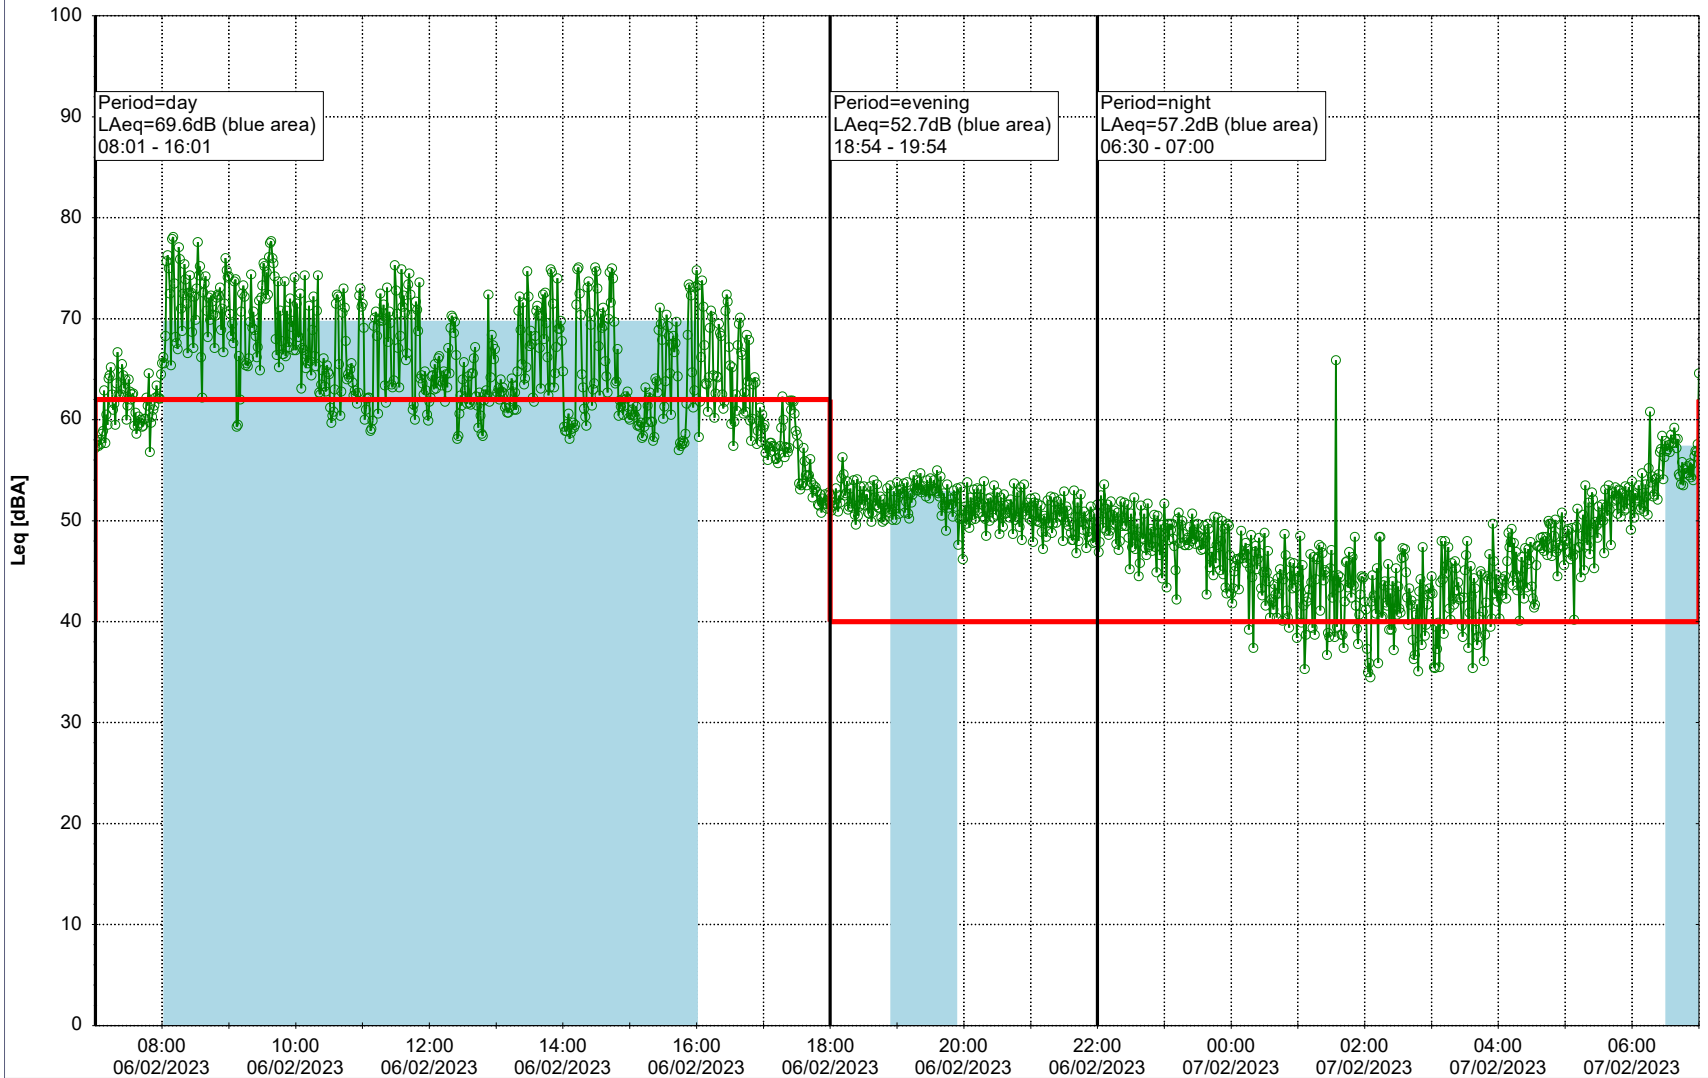

Project: Kronos Sydhavnen
Construction: Sluseholmen
Location: N-V

Plan View

Remarks

...

Noise Time Related Diagram

06/02/2023
07/02/2023

SLU_NS01

Project: Kronos Sydhavnen
Construction: Sluseholmen
Location: N-V

Plan View

Remarks

...

Noise Time Related Diagram

07/02/2023
08/02/2023

○○○○ SLU_NS01

Project: Kronos Sydhavnen
Construction: Sluseholmen
Location: N-V

Plan View

...

Noise Time Related Diagram

10/02/2023
11/02/2023

SLU_NS01

Project: Kronos Sydhavnen
Construction: Sluseholmen
Location: N-V

Plan View

0 5 10 15 20 [m]

Remarks

...

Noise Time Related Diagram

11/02/2023

12/02/2023

○○○○ SLU_NS01

Project: Kronos Sydhavnen
Construction: Sluseholmen
Location: N-V

Plan View

0 5 10 15 20 [m]