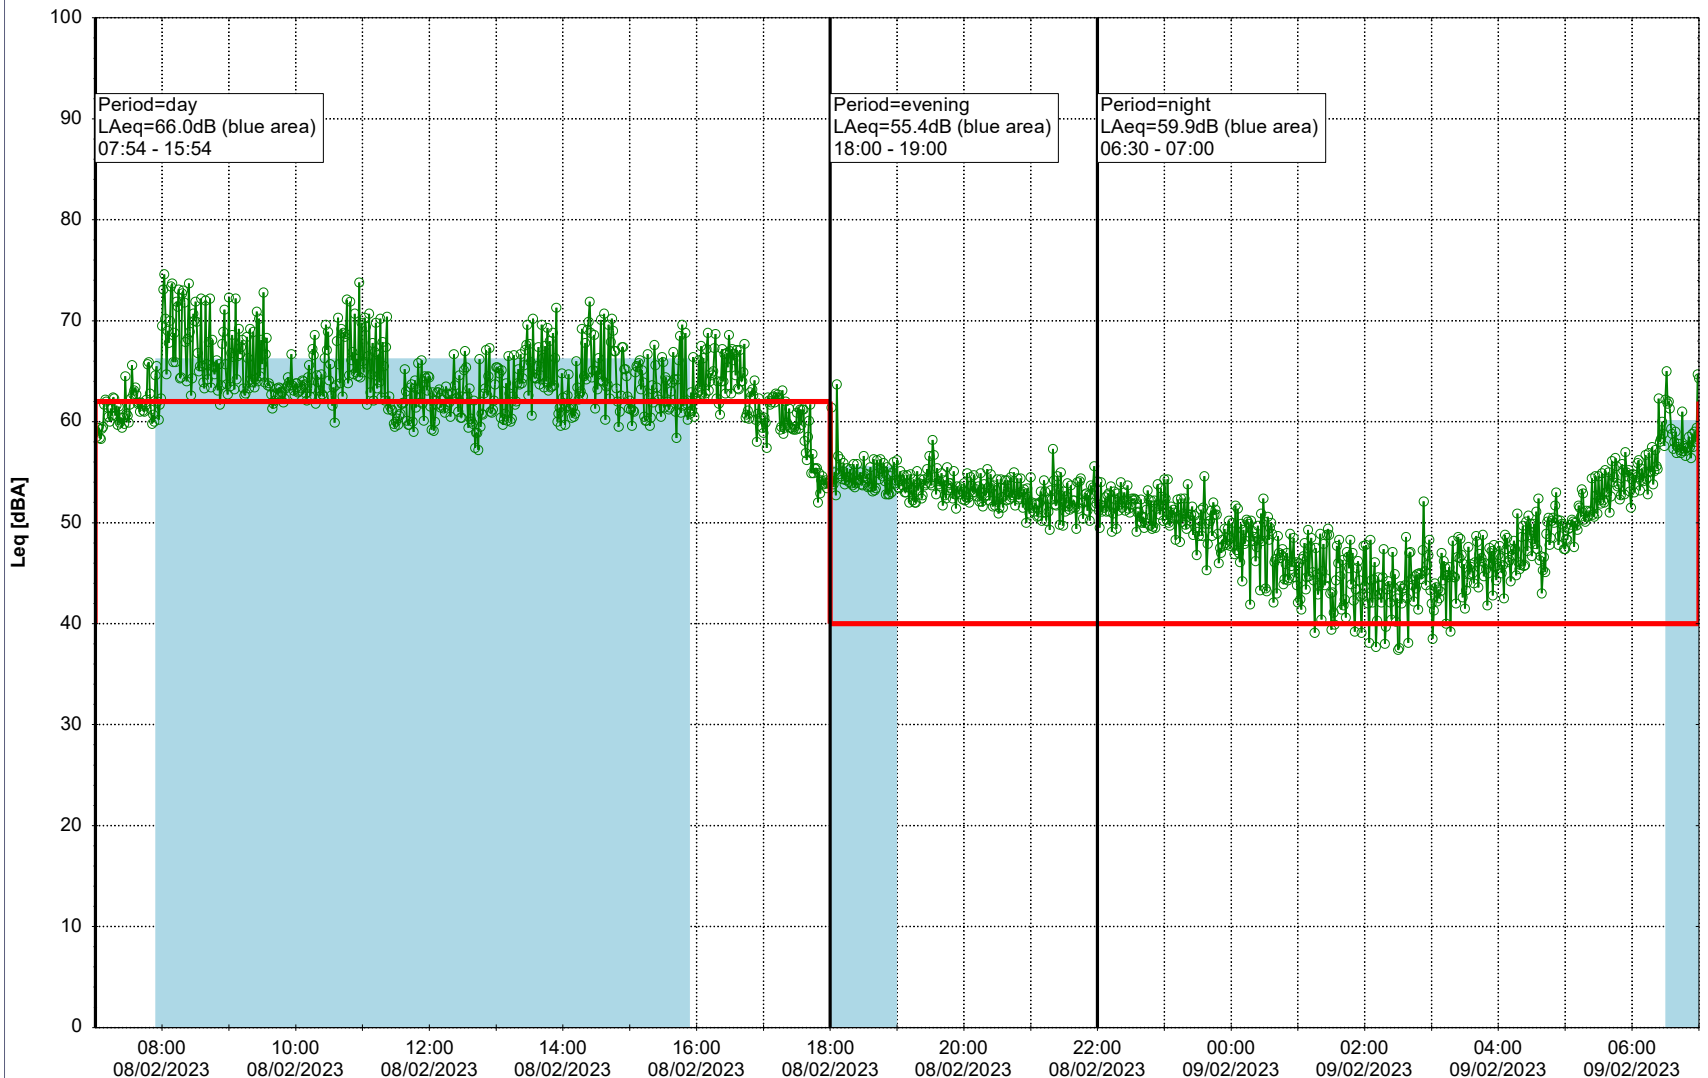

0 5 10 15 20 [m]

Remarks

...

Noise Time Related Diagram

08/02/2023
09/02/2023

○○○○ SLU_NS01

Project: Kronos Sydhavnen
Construction: Sluseholmen
Location: N-V

Plan View

Remarks

...

Noise Time Related Diagram

09/02/2023
10/02/2023

○○○○ SLU_NS01

Project: Kronos Sydhavnen
Construction: Sluseholmen
Location: N-V

Plan View

Remarks

...

Noise Time Related Diagram

10/02/2023
11/02/2023

SLU_NS01

Project: Kronos Sydhavnen
Construction: Sluseholmen
Location: N-V

Plan View

0 5 10 15 20 [m]

Remarks

...

Noise Time Related Diagram

11/02/2023

12/02/2023

○○○○ SLU_NS01

Project: Kronos Sydhavnen
Construction: Sluseholmen
Location: N-V

Plan View

0 5 10 15 20 [m]