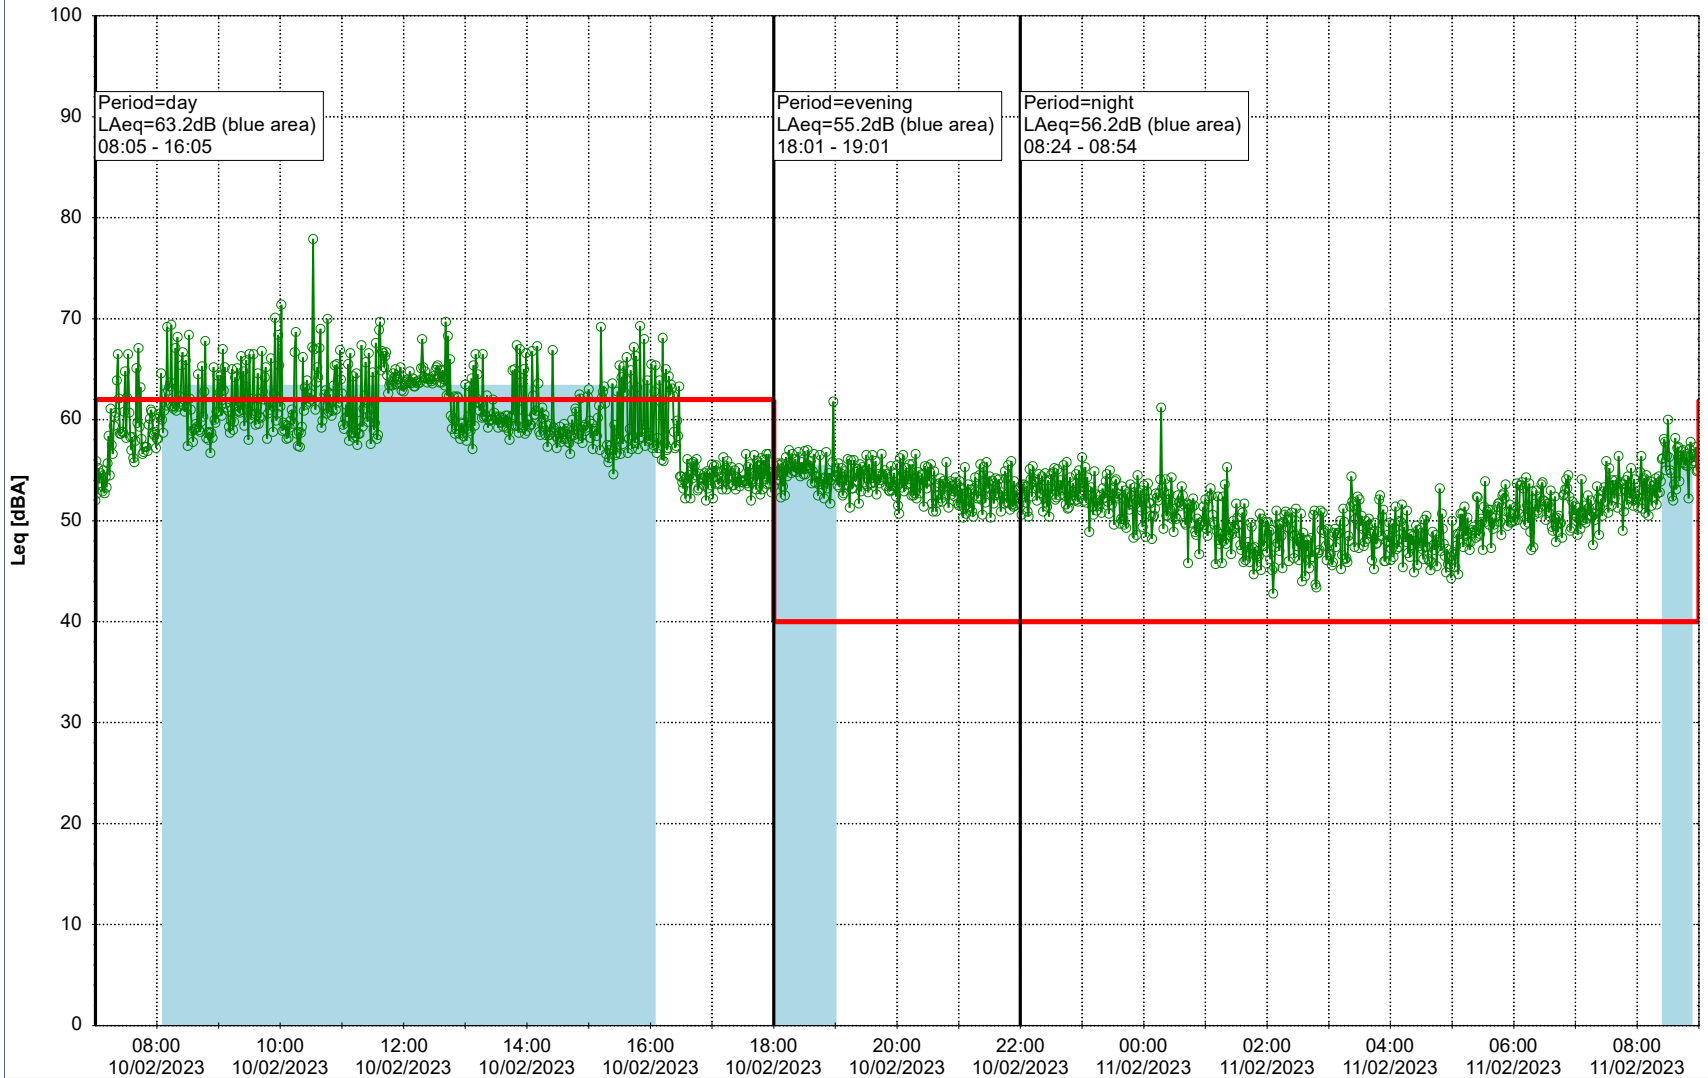

Remarks

...

Noise Time Related Diagram

09/02/2023
10/02/2023

○○○○ SLU_NS01

Project: Kronos Sydhavnen
Construction: Sluseholmen
Location: N-V

Plan View

Remarks

...

Noise Time Related Diagram

10/02/2023
11/02/2023

SLU_NS01

Project: Kronos Sydhavnen
Construction: Sluseholmen
Location: N-V

Plan View

0 5 10 15 20 [m]

Remarks

...

Noise Time Related Diagram

11/02/2023

12/02/2023

○○○○ SLU_NS01

Project: Kronos Sydhavnen
Construction: Sluseholmen
Location: N-V

Plan View

0 5 10 15 20 [m]