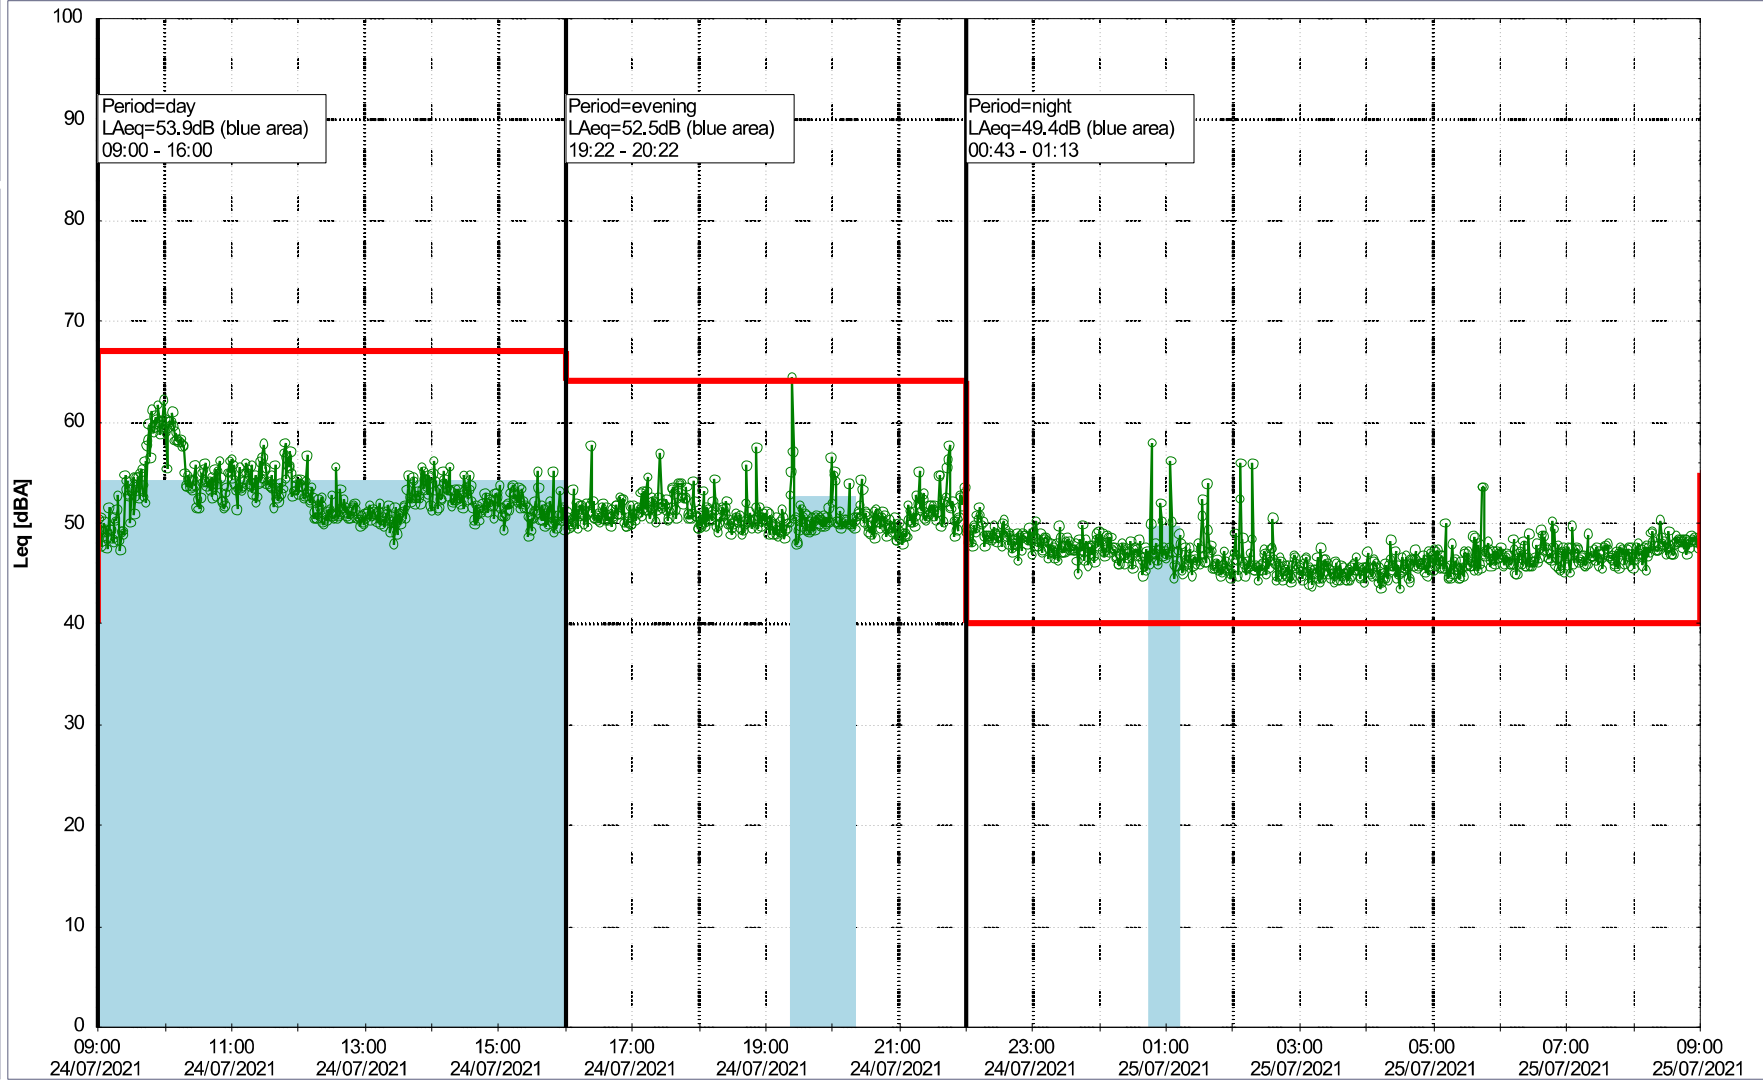

**Noise Time Related Diagram**

23/07/2021  
24/07/2021

SLU\_NS01

Remarks

...

Project: Kronos Sydhavnen  
Construction: Sluseholmen  
Location: N-V

Plan View

Remarks

### Noise Time Related Diagram

24/07/2021  
25/07/2021

○○○○ SLU\_NS01

Project: Kronos Sydhavnen  
Construction: Sluseholmen  
Location: N-V

Plan View

Remarks

### Noise Time Related Diagram

25/07/2021  
26/07/2021

○○○ SLU\_NS01