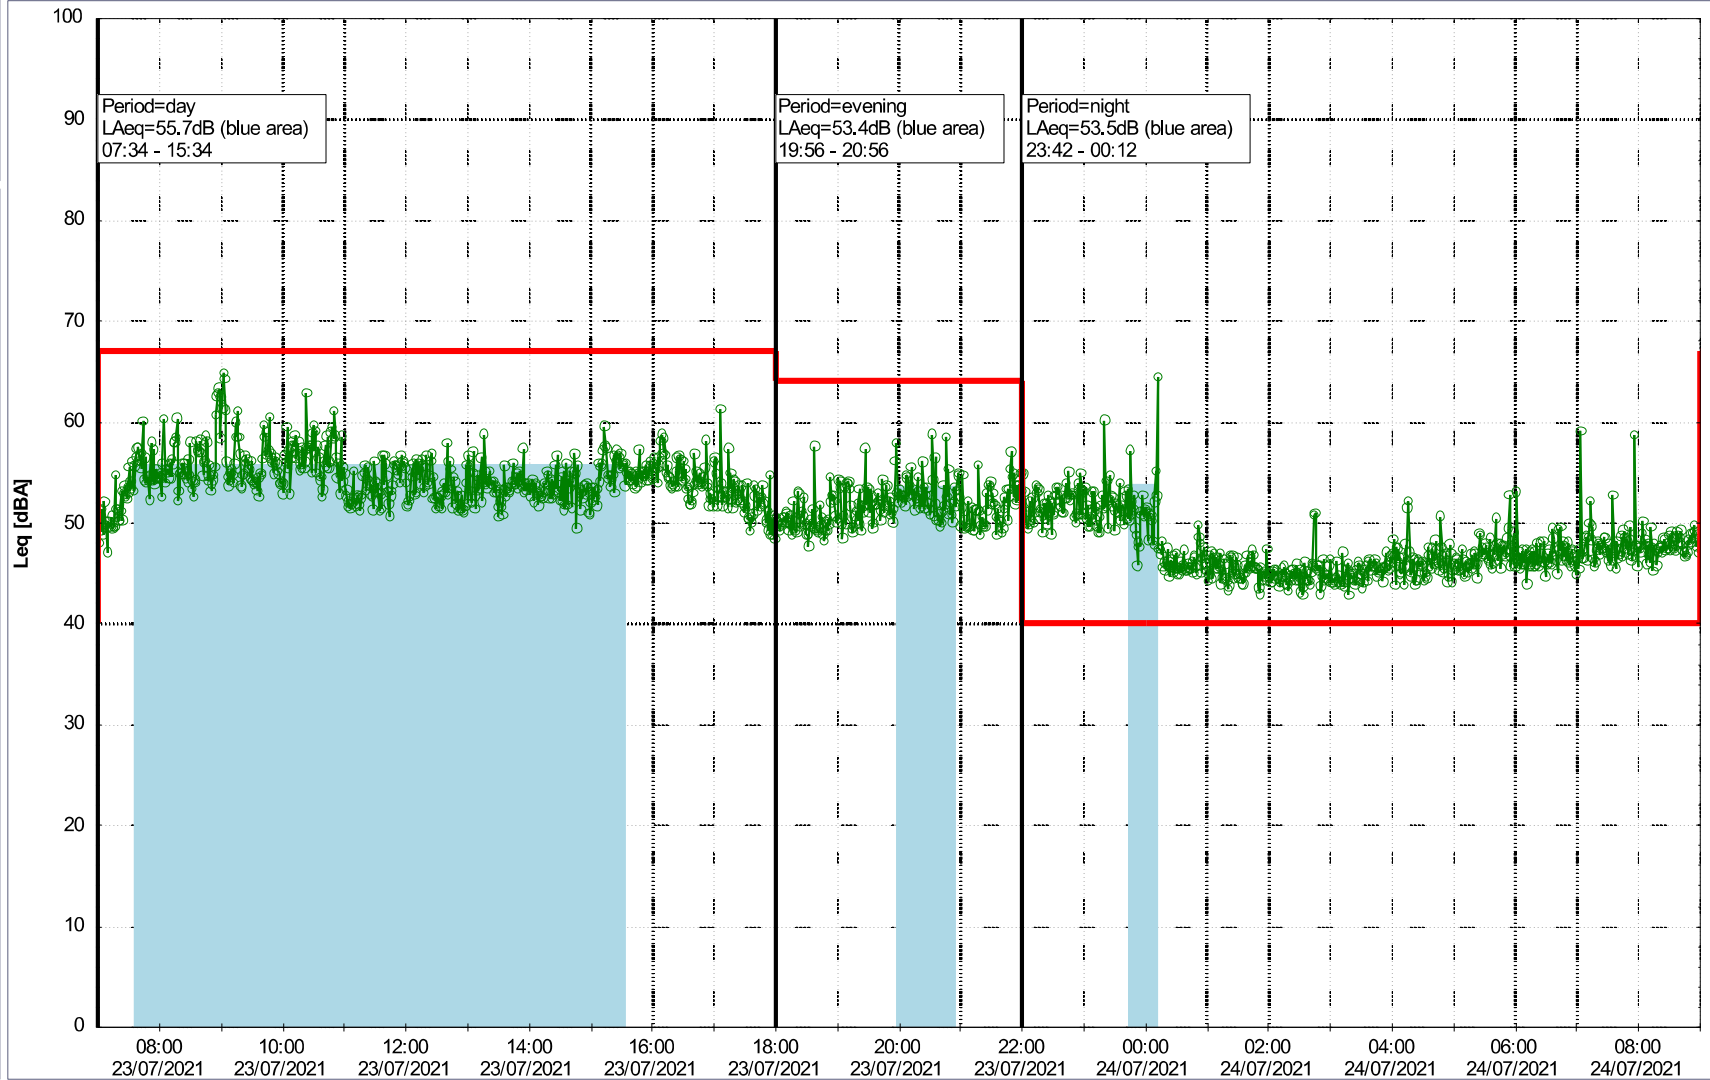

**Noise Time Related Diagram**

23/07/2021  
24/07/2021

SLU\_NS01

Remarks

...

Project: Kronos Sydhavnen  
Construction: Sluseholmen  
Location: N-V

Plan View

Remarks

### Noise Time Related Diagram

24/07/2021  
25/07/2021

○○○○ SLU\_NS01

Project: Kronos Sydhavnen  
Construction: Sluseholmen  
Location: N-V

Plan View

Remarks

### Noise Time Related Diagram

25/07/2021  
26/07/2021

○○○ SLU\_NS01