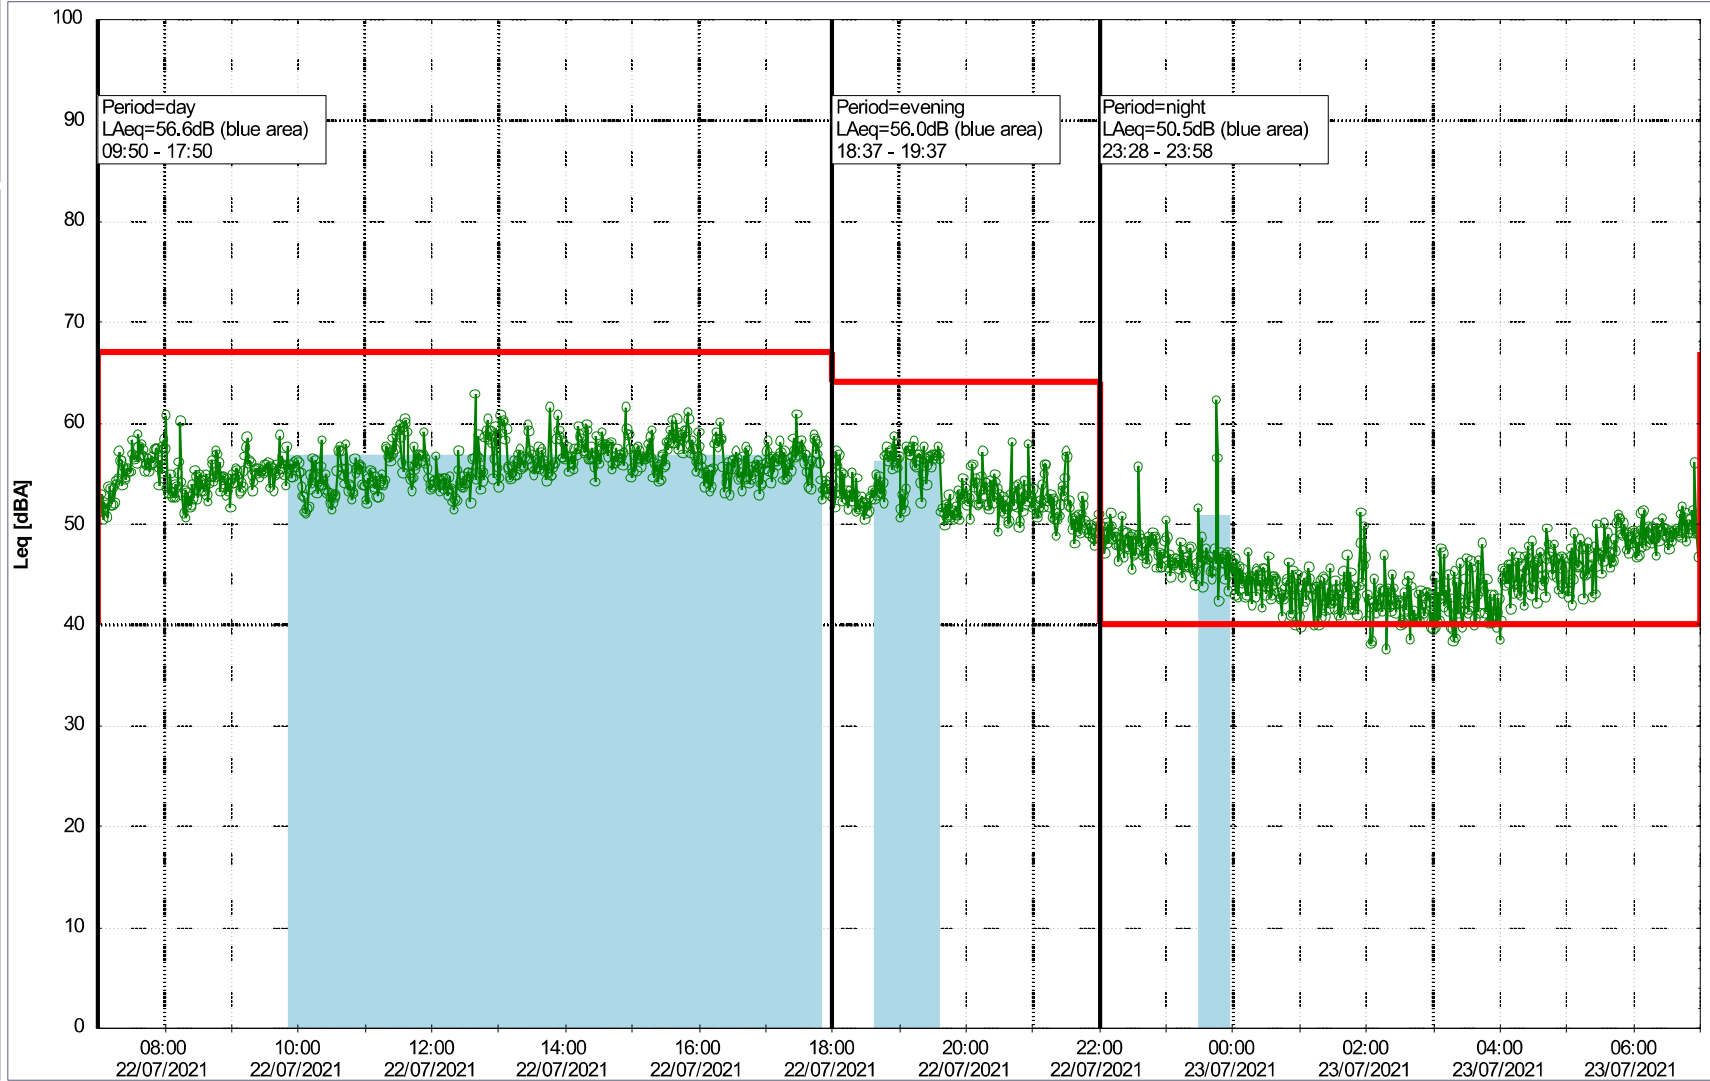

**Noise Time Related Diagram**

22/07/2021  
23/07/2021

○○○○ SLU\_NS01

0 5 10 15 20 [m]

Remarks

...

**Project:** Kronos Sydhavnen  
**Construction:** Sluseholmen  
**Location:** N-V

Plan View

**Noise Time Related Diagram**

23/07/2021  
24/07/2021

SLU\_NS01

Remarks

...

Project: Kronos Sydhavnen  
Construction: Sluseholmen  
Location: N-V

Plan View

Remarks

### Noise Time Related Diagram

24/07/2021  
25/07/2021

○○○○ SLU\_NS01

Project: Kronos Sydhavnen  
Construction: Sluseholmen  
Location: N-V

Plan View

Remarks