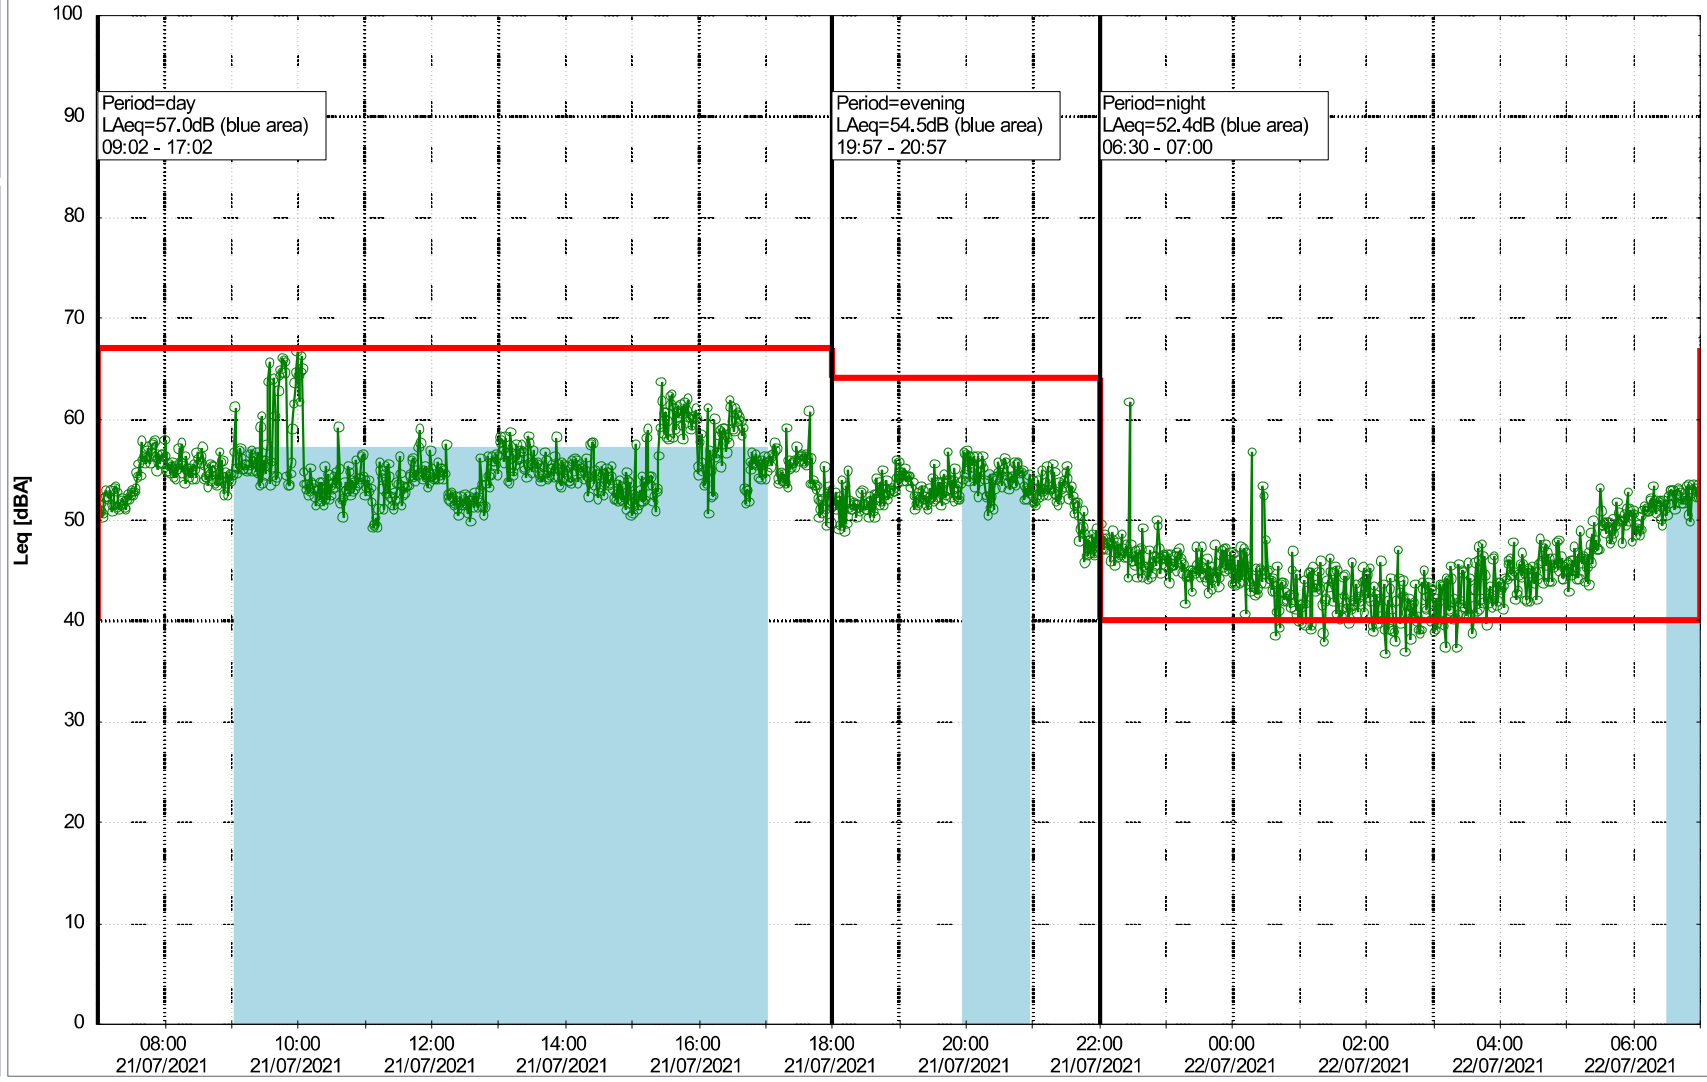

Plan View

**Noise Time Related Diagram**

21/07/2021  
22/07/2021

○○○○ SLU\_NS01

Remarks

...

**Project:** Kronos Sydhavnen  
**Construction:** Sluseholmen  
**Location:** N-V

Plan View

**Noise Time Related Diagram**

22/07/2021  
23/07/2021

○○○○ SLU\_NS01

0 5 10 15 20 [m]

Remarks

...

**Project:** Kronos Sydhavnen  
**Construction:** Sluseholmen  
**Location:** N-V

Plan View

**Noise Time Related Diagram**

23/07/2021  
24/07/2021

SLU\_NS01

Remarks

...

Project: Kronos Sydhavnen  
Construction: Sluseholmen  
Location: N-V

Plan View

Remarks

### Noise Time Related Diagram

24/07/2021  
25/07/2021

○○○○ SLU\_NS01

Project: Kronos Sydhavnen  
Construction: Sluseholmen  
Location: N-V

Plan View

Remarks