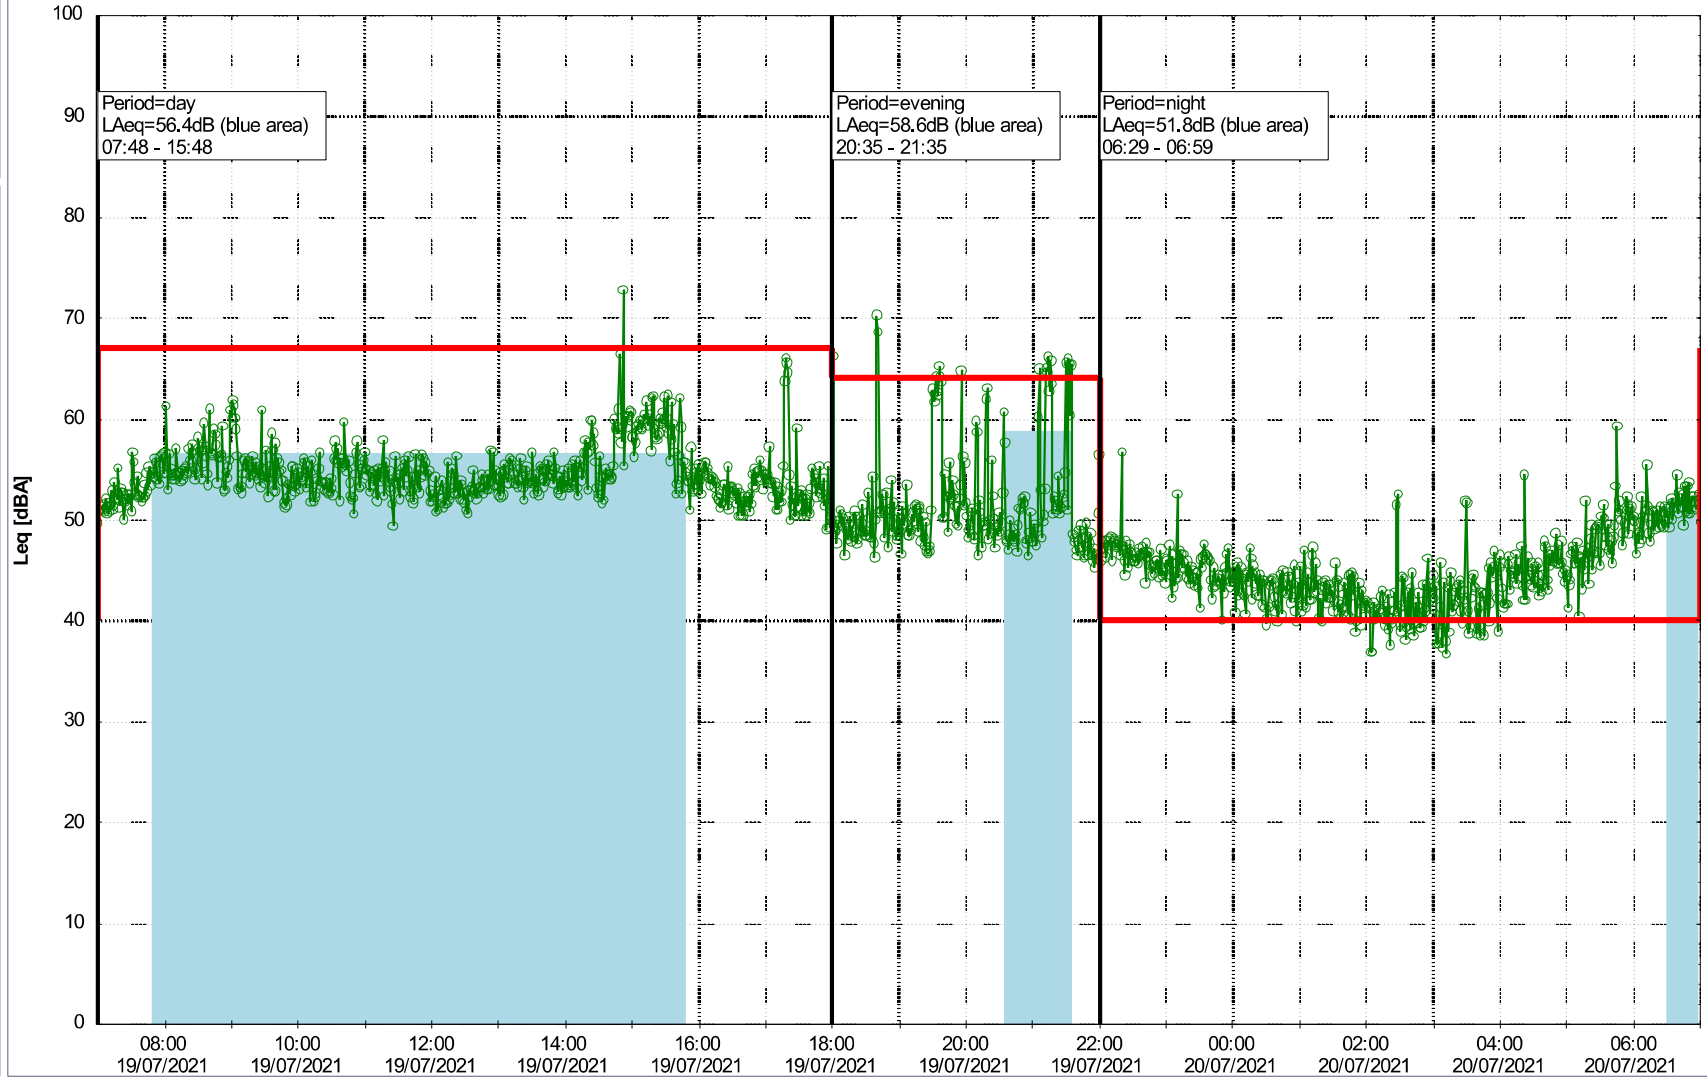

**Project:** Kronos Sydhavnen  
**Construction:** Sluseholmen  
**Location:** N-V

Plan View

**Noise Time Related Diagram**

19/07/2021  
20/07/2021

○○○○ SLU\_NS01

Remarks

...

**Project:** Kronos Sydhavnen  
**Construction:** Sluseholmen  
**Location:** N-V

Plan View

**Noise Time Related Diagram**

20/07/2021  
21/07/2021

○○○○ SLU\_NS01

0 5 10 15 20 [m]

Remarks

...

**Project:** Kronos Sydhavnen  
**Construction:** Sluseholmen  
**Location:** N-V

**Noise Time Related Diagram**

23/07/2021  
24/07/2021

SLU\_NS01

Remarks

...

Project: Kronos Sydhavnen  
Construction: Sluseholmen  
Location: N-V

Plan View

Remarks

### Noise Time Related Diagram

24/07/2021  
25/07/2021

○○○○ SLU\_NS01

Project: Kronos Sydhavnen  
Construction: Sluseholmen  
Location: N-V

Plan View

Remarks