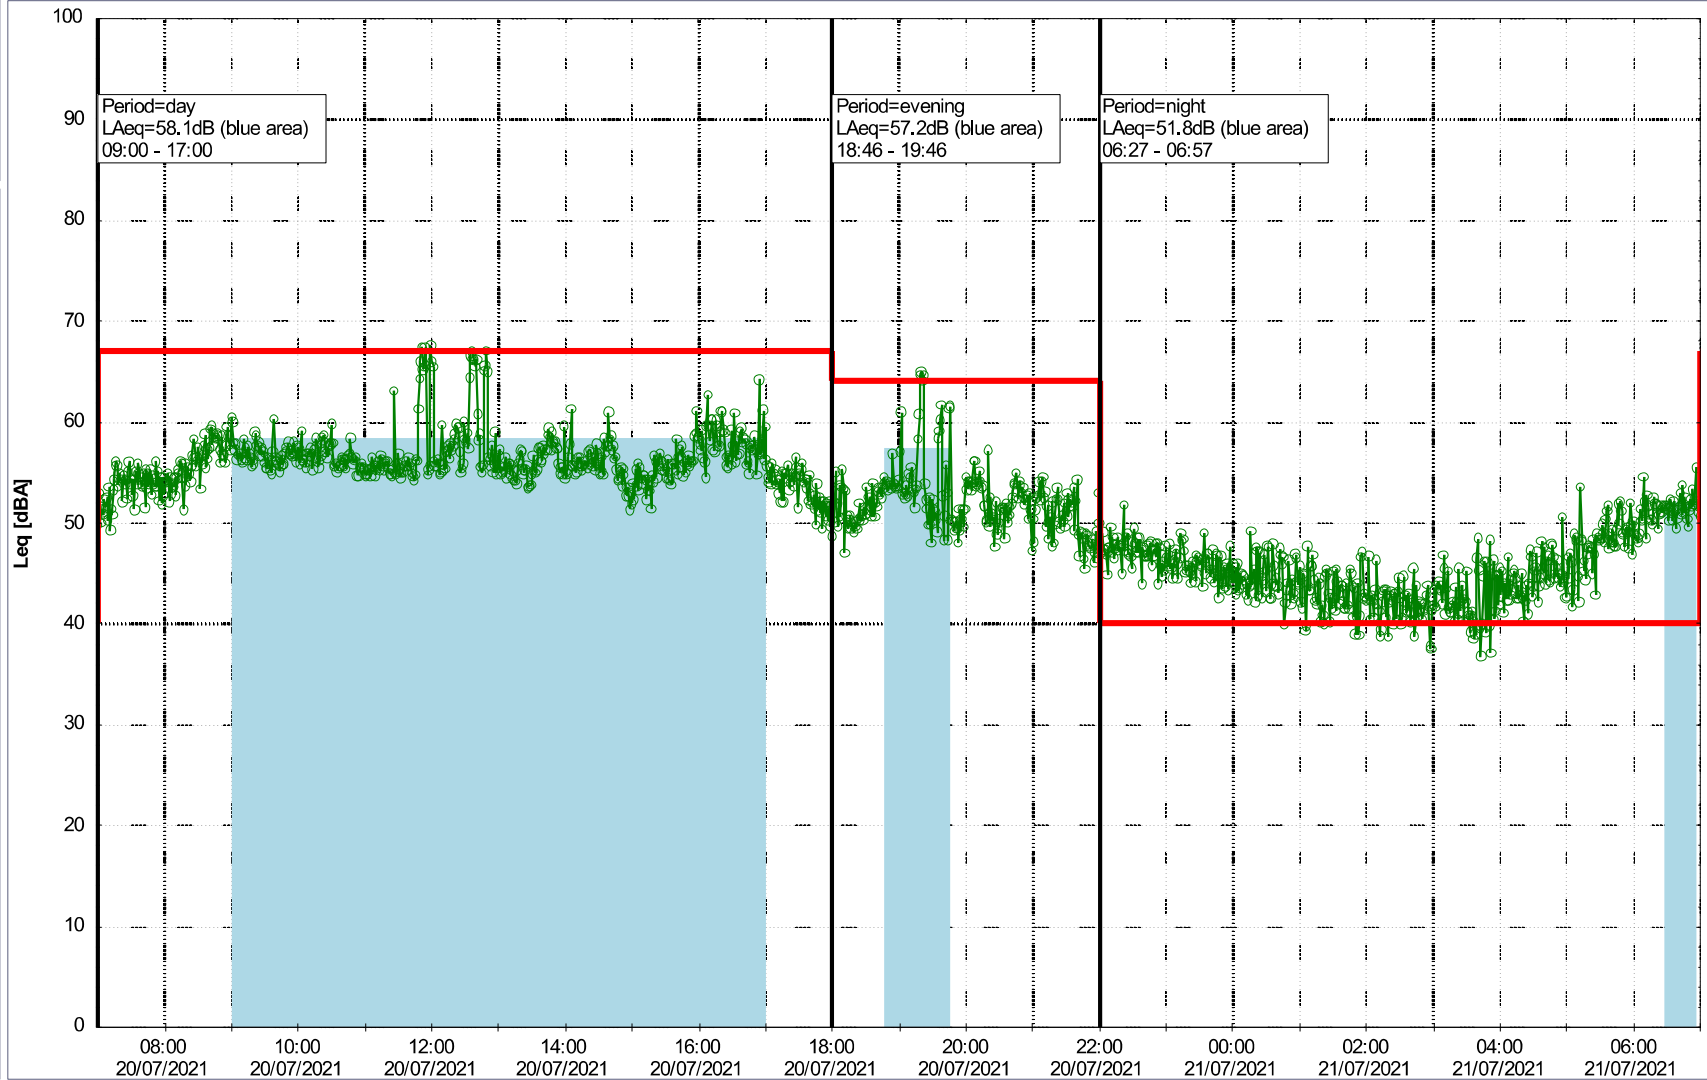

Plan View

**Noise Time Related Diagram**

20/07/2021  
21/07/2021

○○○○ SLU\_NS01

0 5 10 15 20 [m]

Remarks

...

**Project:** Kronos Sydhavnen  
**Construction:** Sluseholmen  
**Location:** N-V

Plan View

**Noise Time Related Diagram**

21/07/2021  
22/07/2021

○○○○ SLU\_NS01

Remarks

...

**Project:** Kronos Sydhavnen  
**Construction:** Sluseholmen  
**Location:** N-V

Plan View

**Noise Time Related Diagram**

22/07/2021  
23/07/2021

○○○○ SLU\_NS01

0 5 10 15 20 [m]

Remarks

...

**Project:** Kronos Sydhavnen  
**Construction:** Sluseholmen  
**Location:** N-V

Plan View

### Noise Time Related Diagram

24/07/2021  
25/07/2021

○○○○ SLU\_NS01

Project: Kronos Sydhavnen  
Construction: Sluseholmen  
Location: N-V

Plan View

Remarks