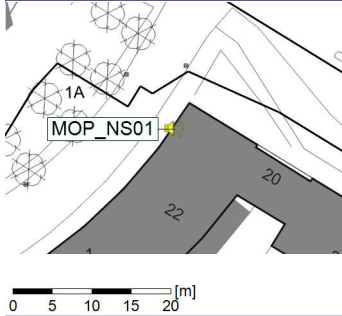

Project: Kronos Sydhavnen
Construction: Mozarts Plads
Location: N-V

Plan View

Remarks

...

Noise Time Related Diagram

02/08/2021
03/08/2021

○○○○ MOP_NS01

Project: Kronos Sydhavnen
Construction: Mozarts Plads
Location: N-V