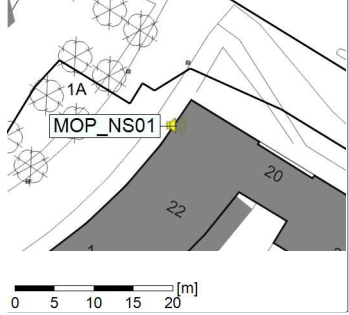

Project: Kronos Sydhavnen
Construction: Mozarts Plads
Location: N-V

03/08/2021
04/08/2021

Plan View