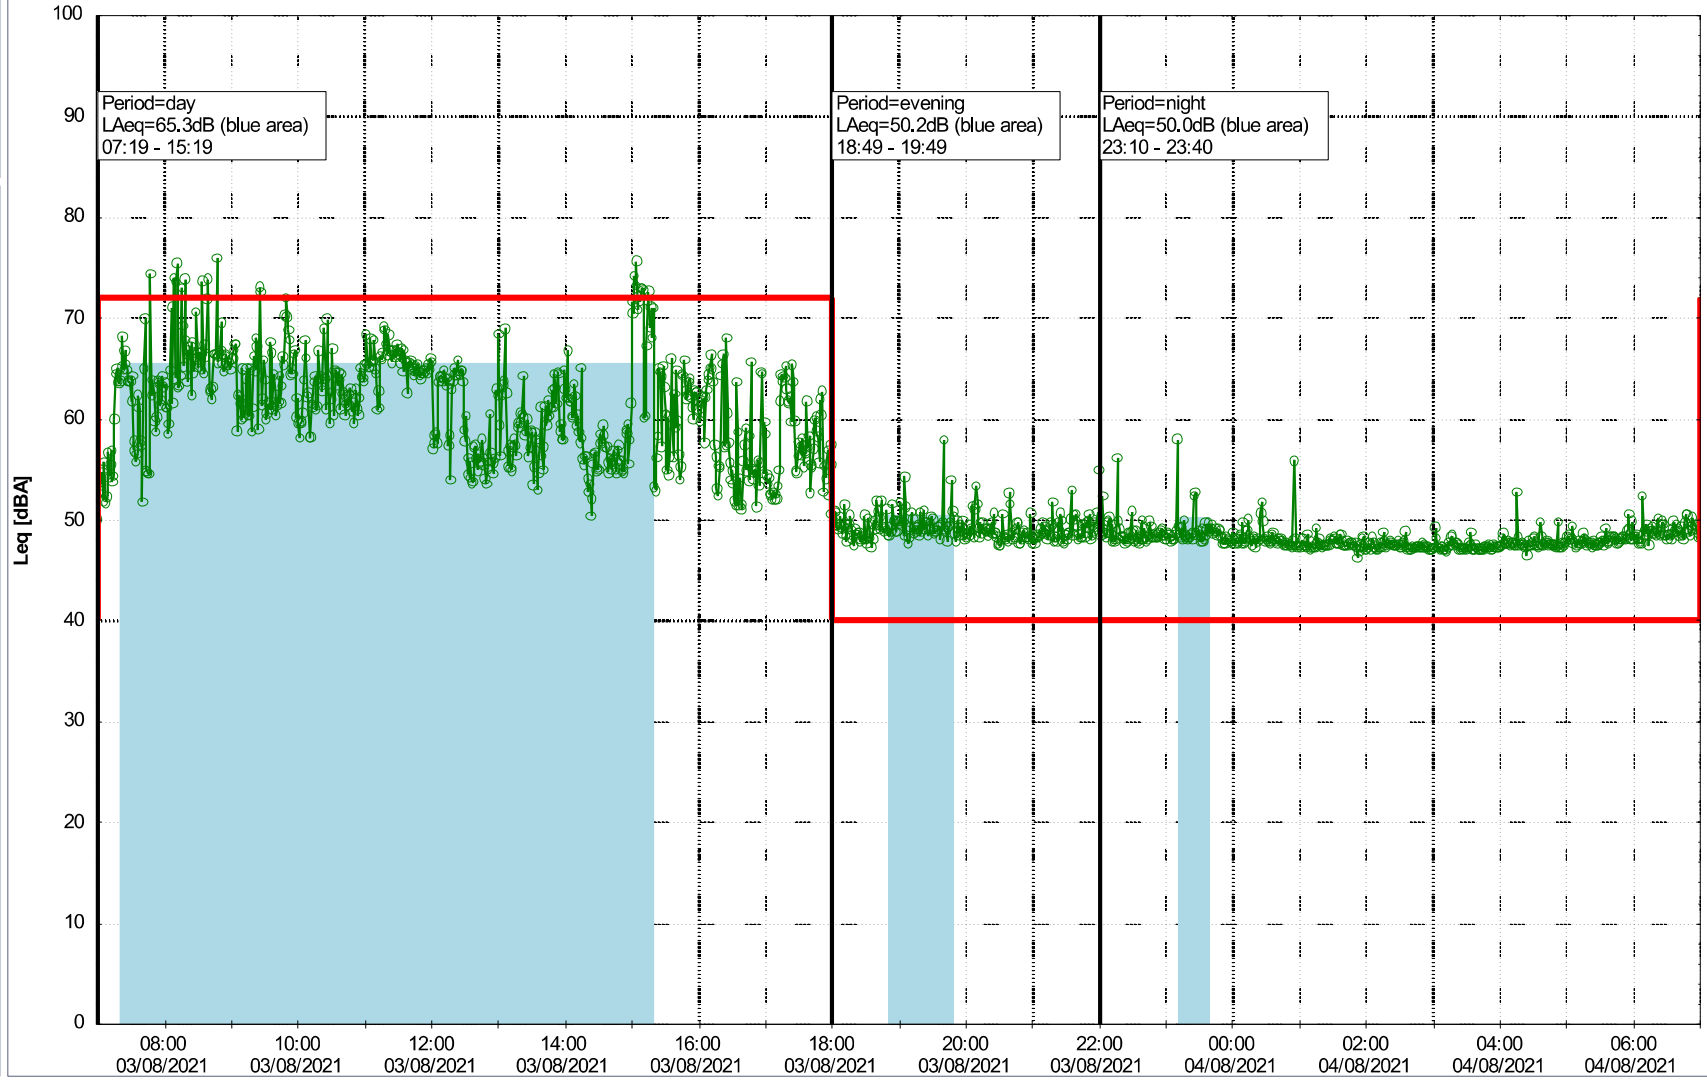

Noise Time Related Diagram

○○○○ MOP_NS01