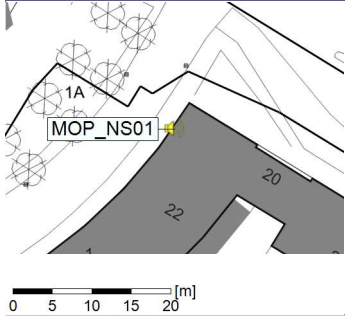

06/08/2021
07/08/2021

○○○○ MOP_NS01

Project: Kronos Sydhavnen
Construction: Mozarts Plads
Location: N-V

Plan View

Remarks

...

Noise Time Related Diagram

07/08/2021
08/08/2021