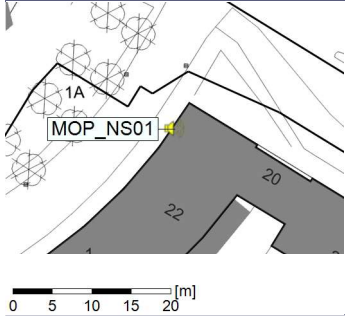

Project: Kronos Sydhavnen
Construction: Mozarts Plads
Location: N-V

Plan View