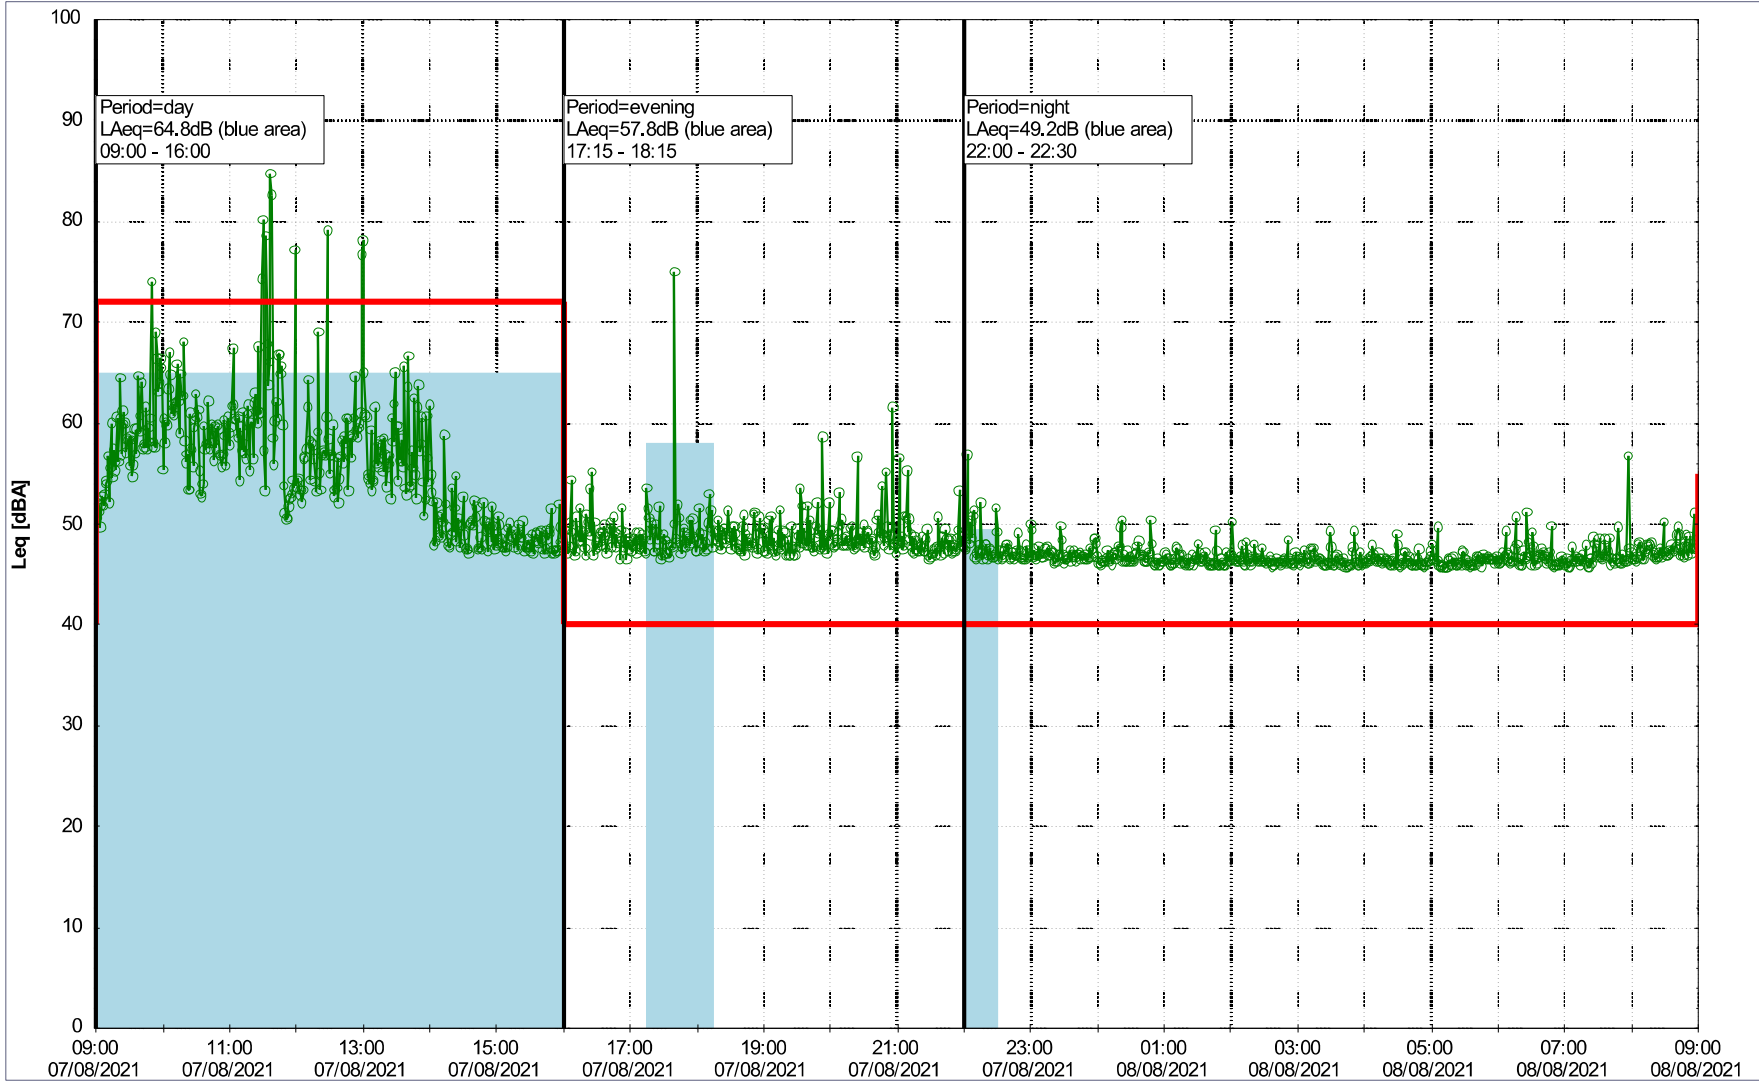

06/08/2021
07/08/2021

○○○○ MOP_NS01

Project: Kronos Sydhavnen
Construction: Mozarts Plads
Location: N-V

Plan View

Remarks

...

Noise Time Related Diagram

07/08/2021
08/08/2021

○○○○ MOP_NS01

Project: Kronos Sydhavnen
Construction: Mozarts Plads
Location: N-V

Plan View

Remarks

...

Noise Time Related Diagram

08/08/2021
09/08/2021

○○○○ MOP_NS01