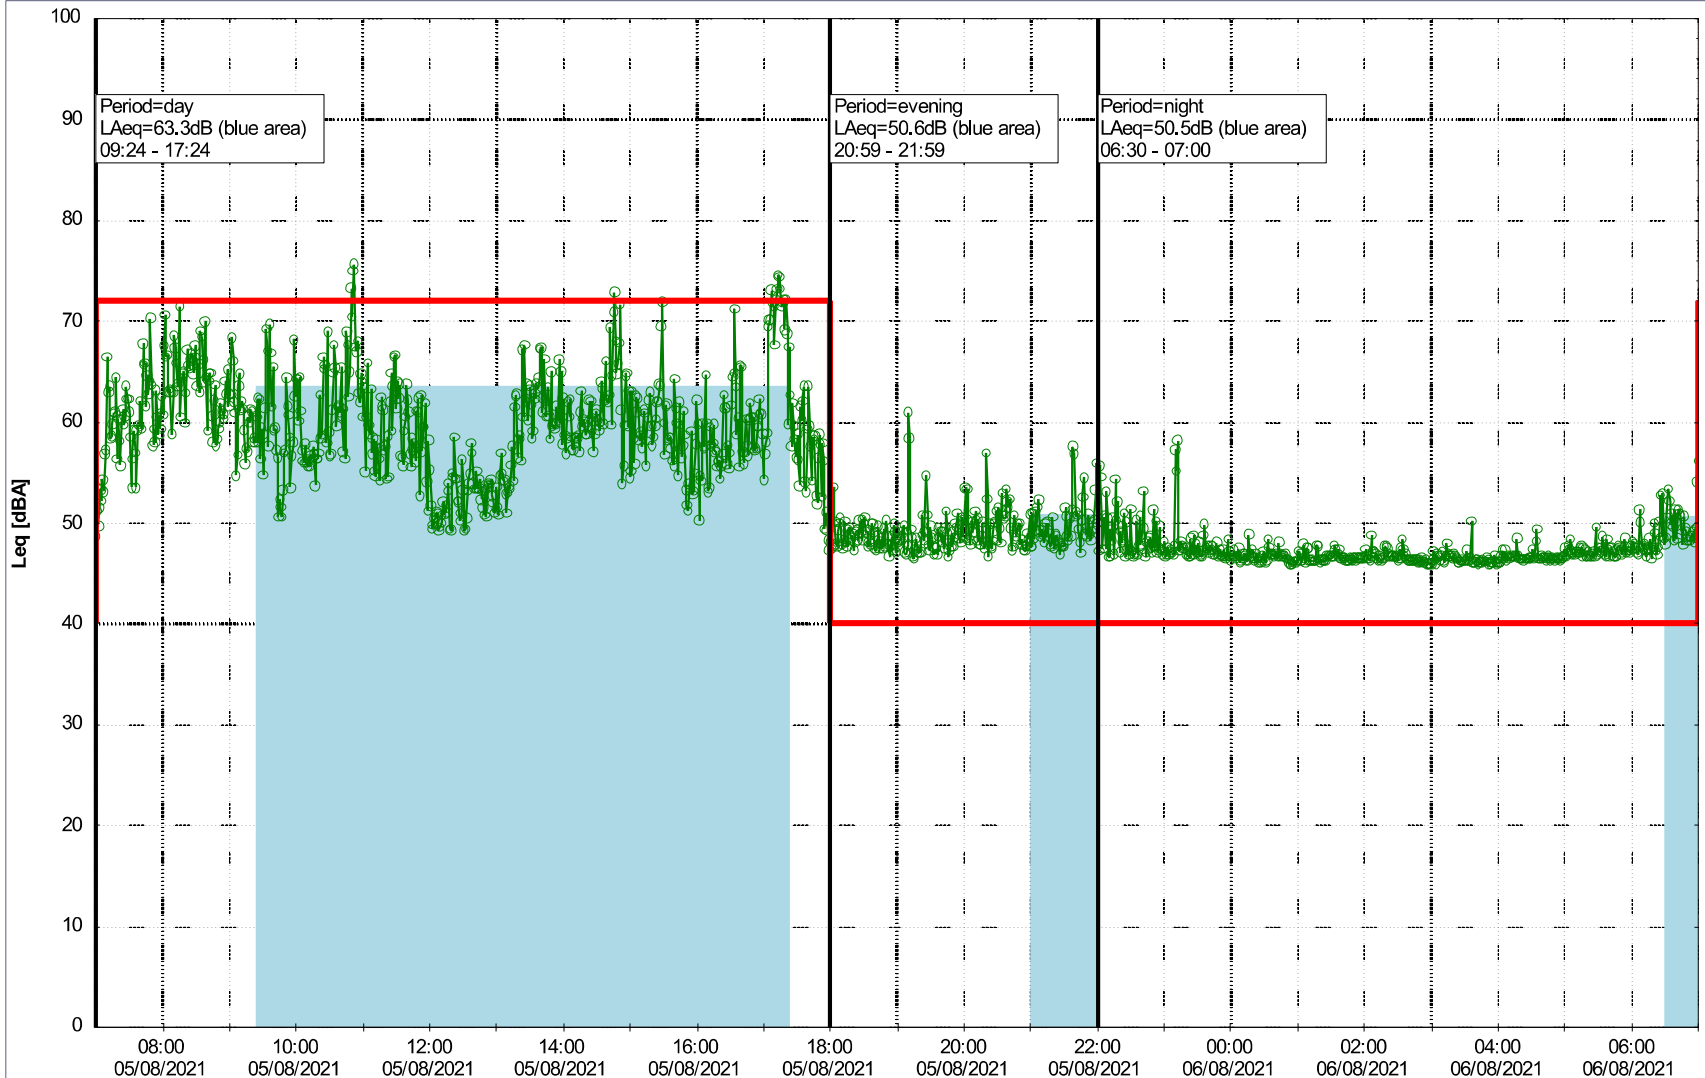

Remarks

Noise Time Related Diagram

04/08/2021
05/08/2021

○○○○ MOP_NS01

Project: Kronos Sydhavnen
Construction: Mozarts Plads
Location: N-V

Plan View

Remarks

...

Noise Time Related Diagram

05/08/2021
06/08/2021

○○○○ MOP_NS01

Project: Kronos Sydhavnen
Construction: Mozarts Plads
Location: N-V

Plan View

Remarks

...

Noise Time Related Diagram