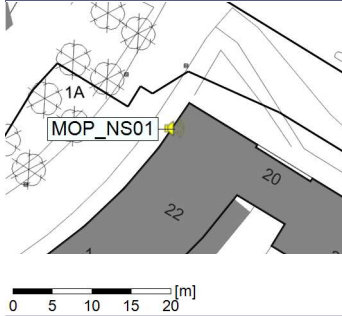

03/08/2021
04/08/2021

Plan View

Noise Time Related Diagram

○○○○ MOP_NS01

Remarks

...

Project: Kronos Sydhavnen
Construction: Mozarts Plads
Location: N-V

Plan View