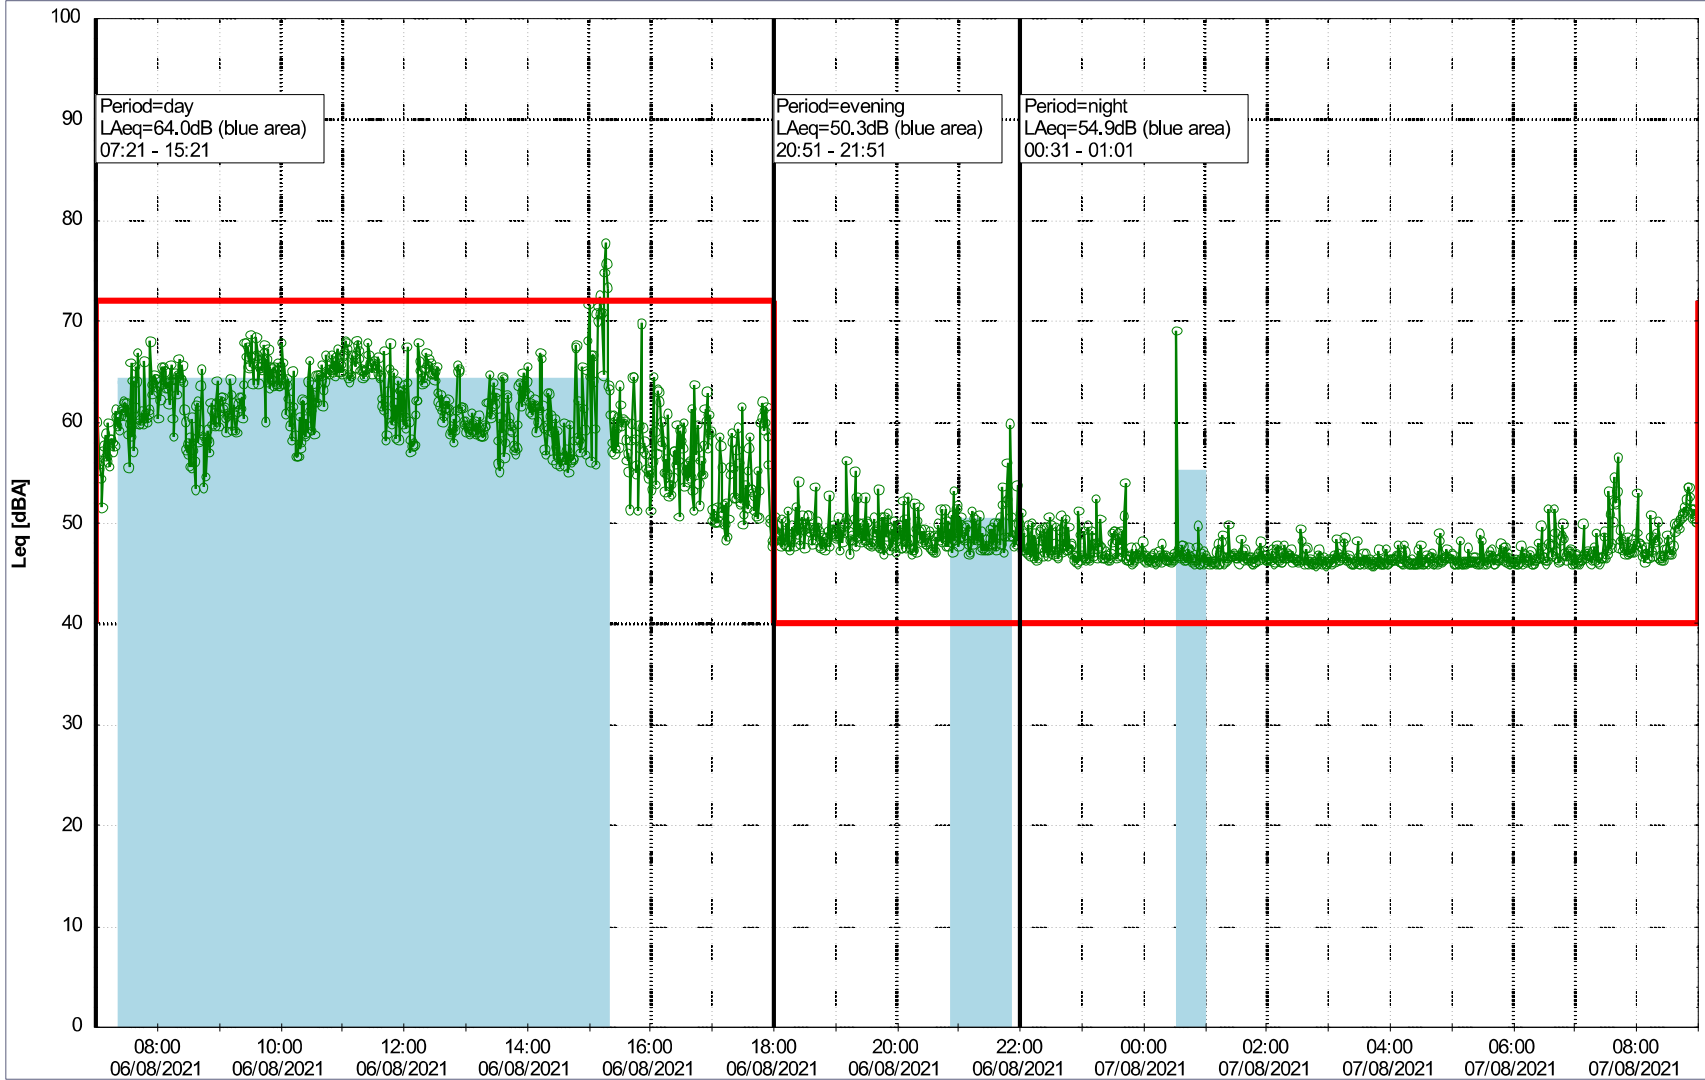

Noise Time Related Diagram

05/08/2021
06/08/2021

○○○○ MOP_NS01

Project: Kronos Sydhavnen
Construction: Mozarts Plads
Location: N-V

Plan View

Remarks

...

Noise Time Related Diagram

06/08/2021
07/08/2021

○○○○ MOP_NS01

Project: Kronos Sydhavnen
Construction: Mozarts Plads
Location: N-V

Plan View

Remarks

...

Noise Time Related Diagram

07/08/2021
08/08/2021