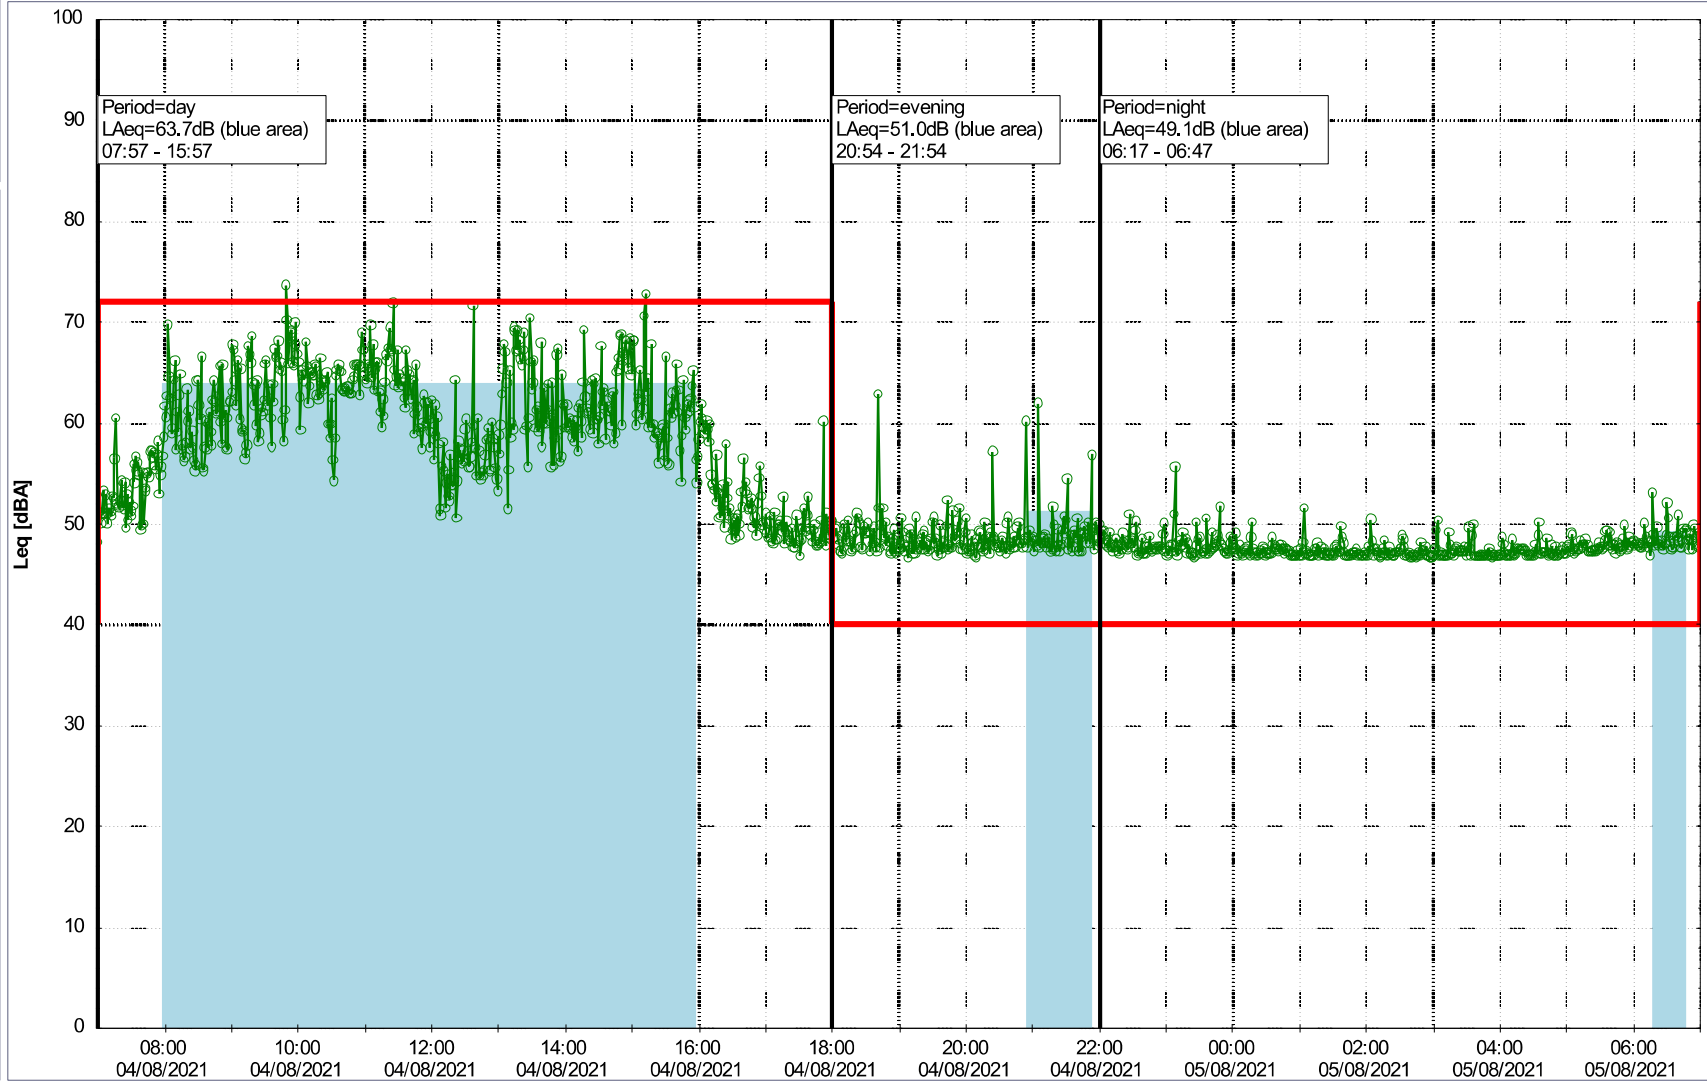

03/08/2021
04/08/2021

Plan View

Noise Time Related Diagram

○○○○ MOP_NS01

Remarks

...

Project: Kronos Sydhavnen
Construction: Mozarts Plads
Location: N-V

Plan View

Remarks

Noise Time Related Diagram

04/08/2021
05/08/2021

○○○○ MOP_NS01

Project: Kronos Sydhavnen
Construction: Mozarts Plads
Location: N-V

Plan View

Remarks

...

Noise Time Related Diagram

05/08/2021
06/08/2021

○○○○ MOP_NS01

Project: Kronos Sydhavnen
Construction: Mozarts Plads
Location: N-V

Plan View

Remarks

...

Noise Time Related Diagram

○○○○ MOP_NS01

Project: Kronos Sydhavnen
Construction: Mozarts Plads
Location: N-V

Plan View

Remarks

...

Noise Time Related Diagram

08/08/2021
09/08/2021

○○○○ MOP_NS01