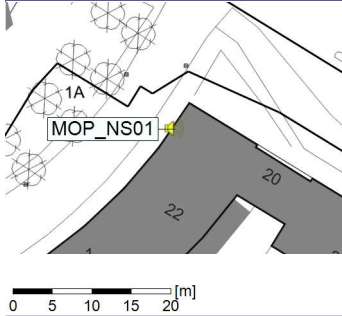

○○○○ MOP_NS01

Project: Kronos Sydhavnen
Construction: Mozarts Plads
Location: N-V

Plan View

Remarks

...

Noise Time Related Diagram

08/08/2021
09/08/2021

○○○○ MOP_NS01