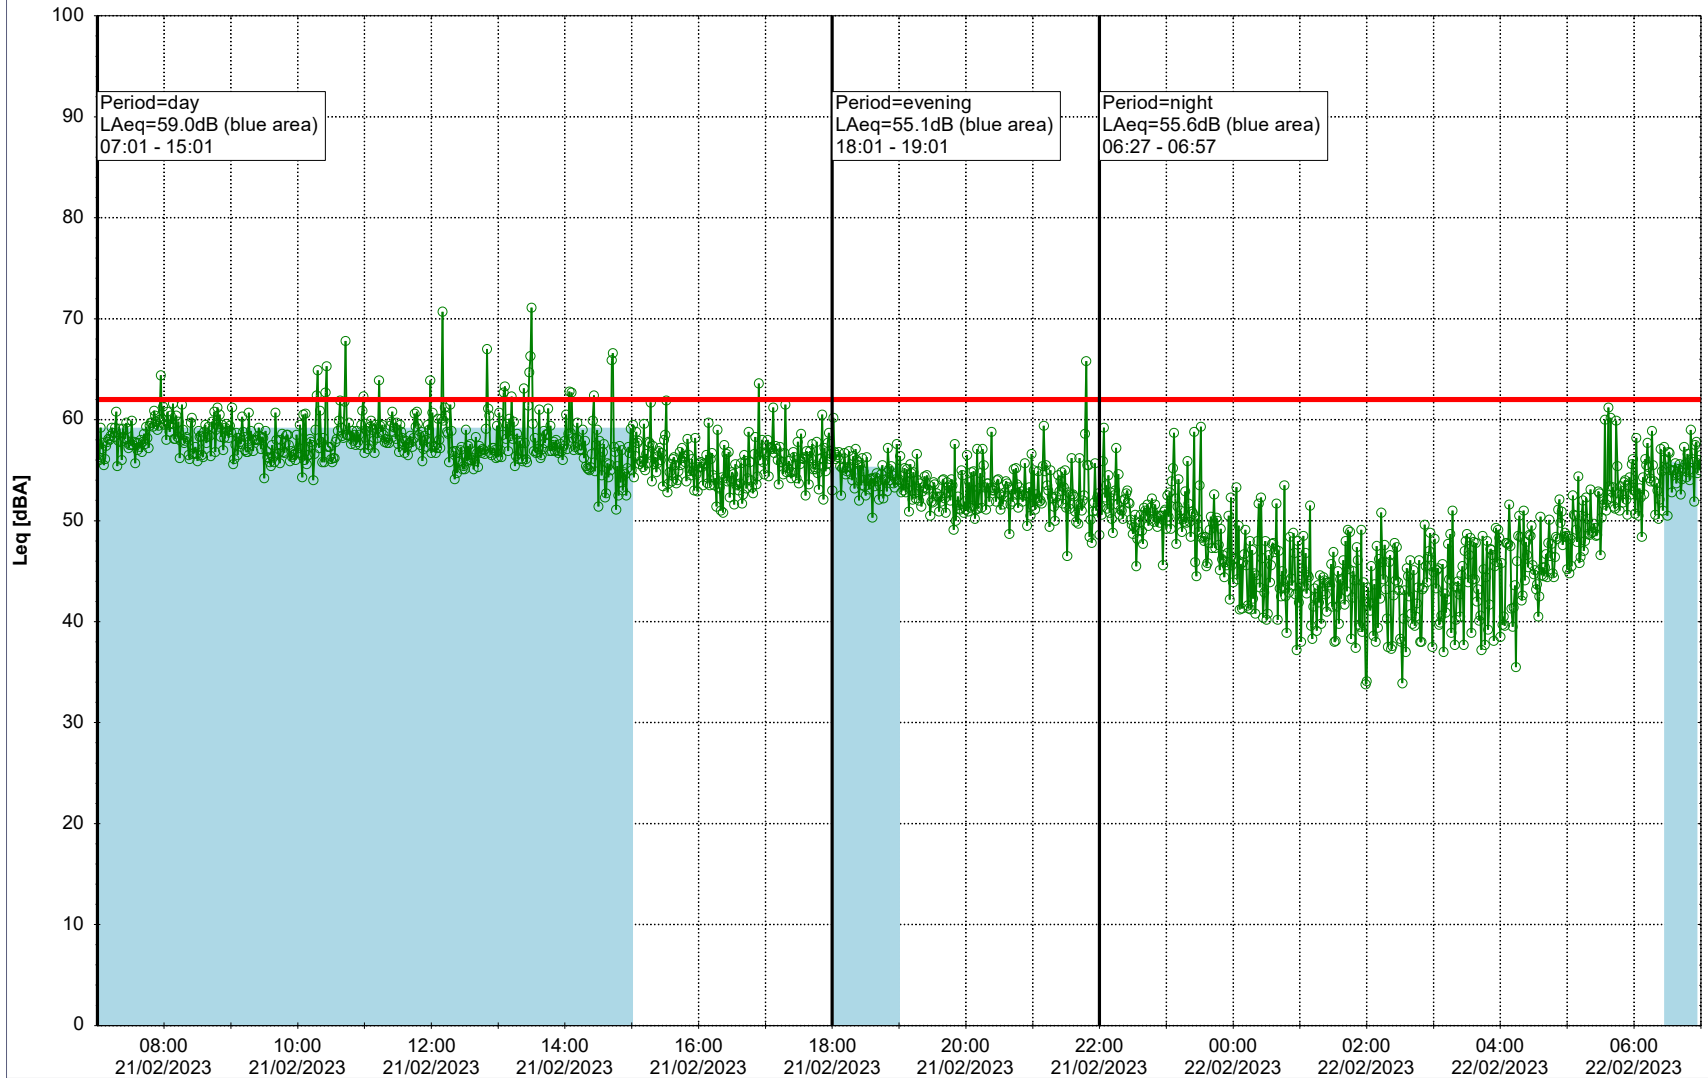

21/02/2023
22/02/2023

Plan View

Remarks

...

Noise Time Related Diagram

○○○ GAB_NS01

Project: Kronos Sydhavnen
Construction: Gåsebæk
Location: N-V

Plan View

Remarks

...

Noise Time Related Diagram

22/02/2023
23/02/2023

○○○ GAB_NS01

Project: Kronos Sydhavnen
Construction: Gåsebæk
Location: N-V

23/02/2023
24/02/2023

Remarks

...

Noise Time Related Diagram

○○○ GAB_NS01

Project: Kronos Sydhavnen
Construction: Gåsebæk
Location: N-V

Plan View

Remarks

...

Noise Time Related Diagram

24/02/2023
25/02/2023

○○○○ GAB_NS01

Project: Kronos Sydhavnen
Construction: Gåsebæk
Location: N-V

25/02/2023
26/02/2023

Plan View

Remarks

...

Noise Time Related Diagram