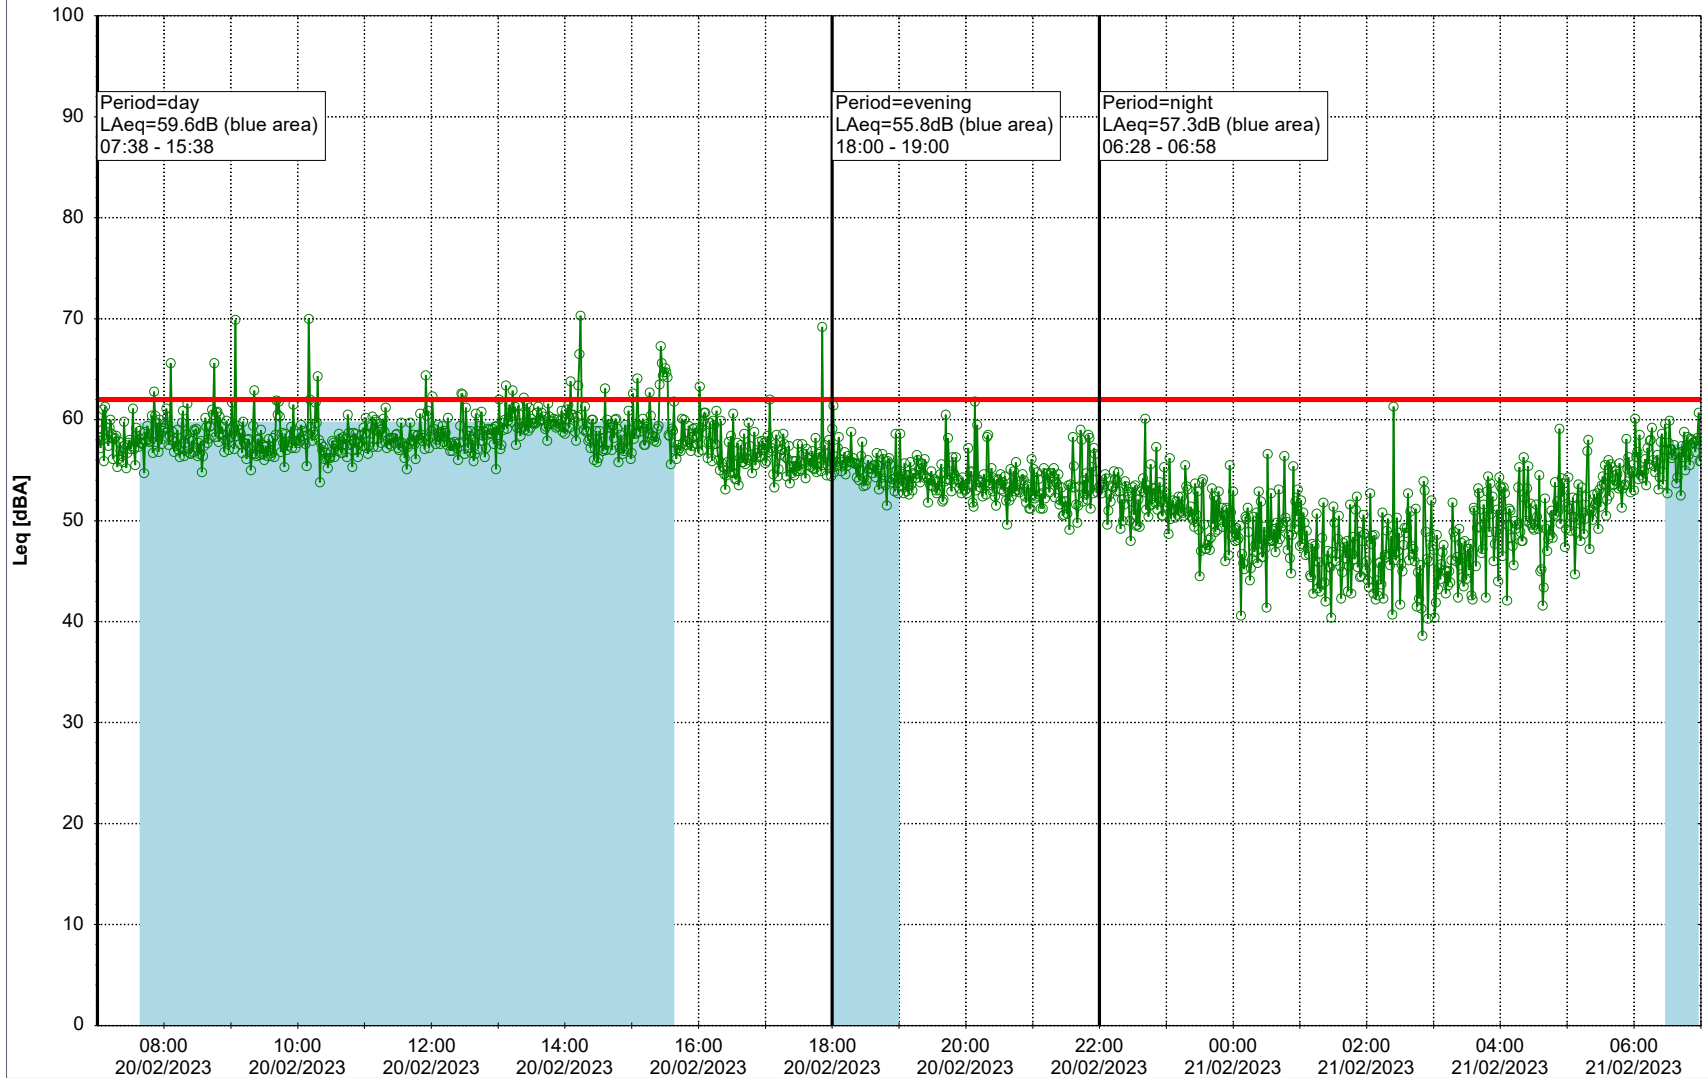

Project: Kronos Sydhavnen
Construction: Gåsebæk
Location: N-V

Plan View

Remarks

...

Noise Time Related Diagram

20/02/2023
21/02/2023

○○○ GAB_NS01

Project: Kronos Sydhavnen
Construction: Gåsebæk
Location: N-V

21/02/2023
22/02/2023

Plan View

Remarks

...

Noise Time Related Diagram

○○○ GAB_NS01

Project: Kronos Sydhavnen
Construction: Gåsebæk
Location: N-V

Plan View

...

Noise Time Related Diagram

○○○ GAB_NS01

Project: Kronos Sydhavnen
Construction: Gåsebæk
Location: N-V

Plan View

Remarks

...

Noise Time Related Diagram

24/02/2023
25/02/2023

○○○○ GAB_NS01

Project: Kronos Sydhavnen
Construction: Gåsebæk
Location: N-V

25/02/2023
26/02/2023

Plan View

Remarks

...

Noise Time Related Diagram