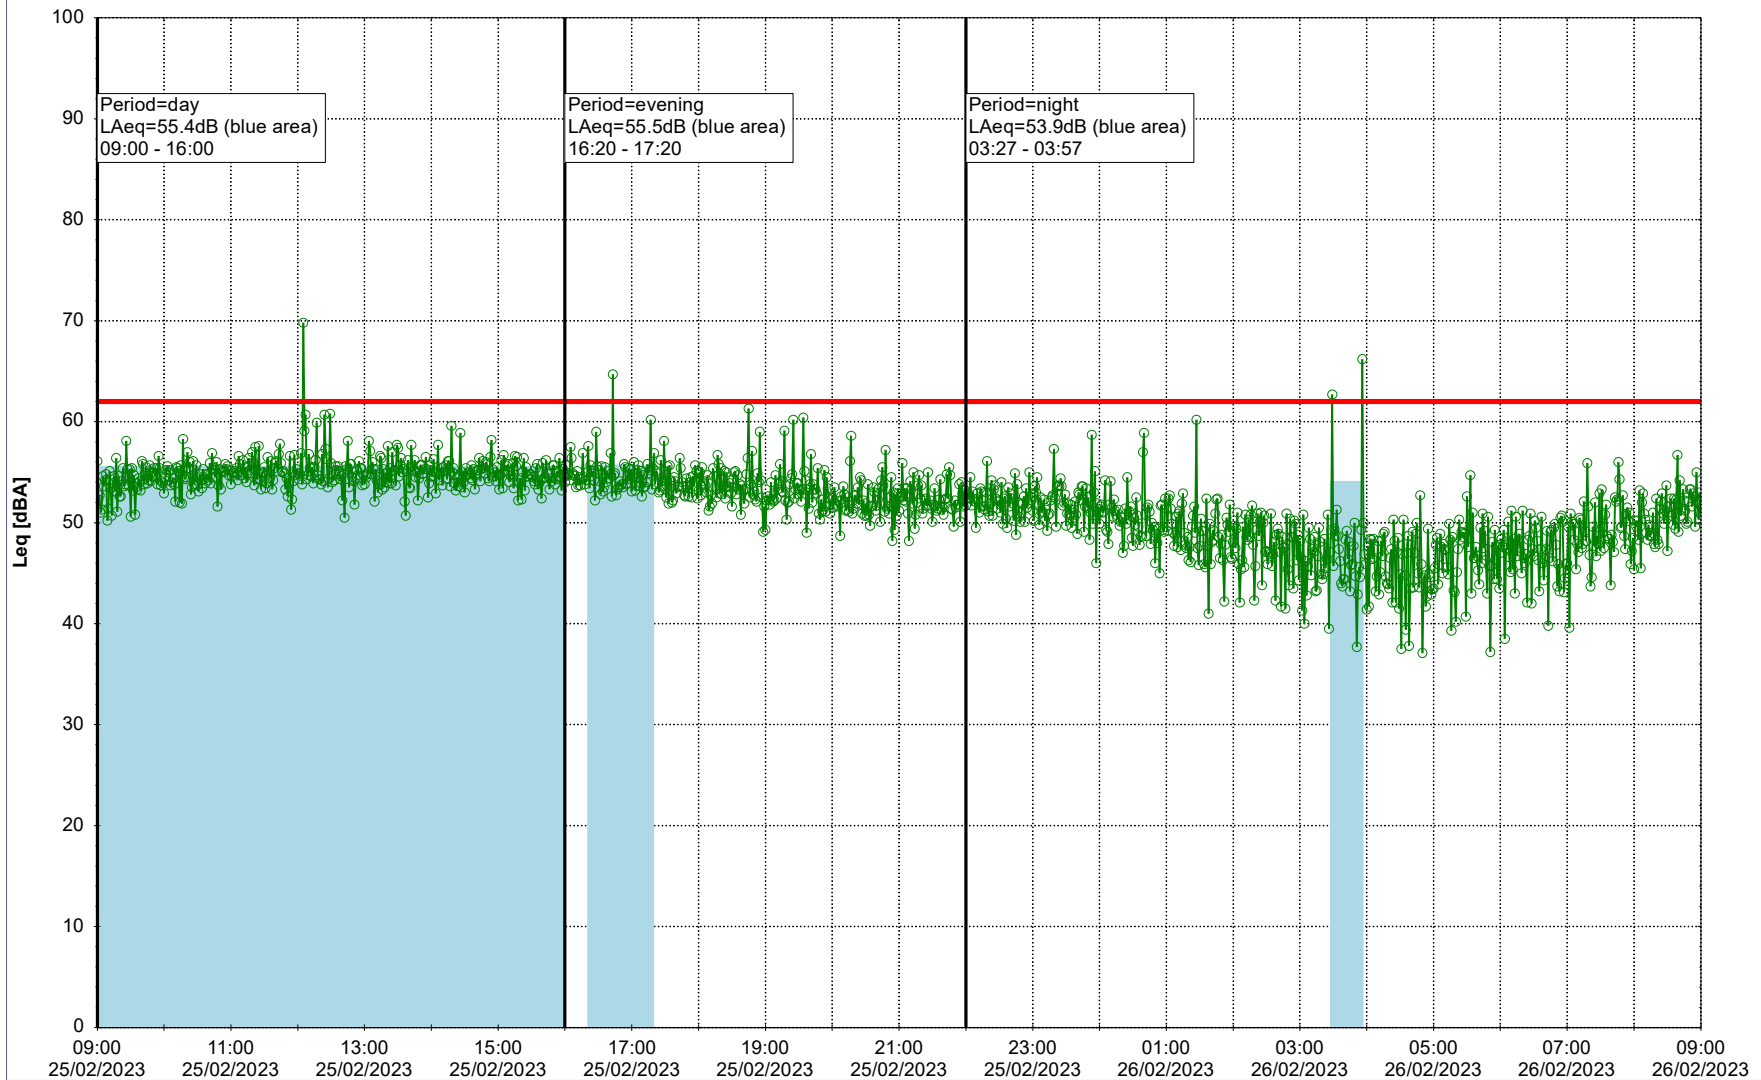

...

Noise Time Related Diagram

○○○ GAB_NS01

Project: Kronos Sydhavnen
Construction: Gåsebæk
Location: N-V

Plan View

Remarks

...

Noise Time Related Diagram

24/02/2023
25/02/2023

○○○○ GAB_NS01

Project: Kronos Sydhavnen
Construction: Gåsebæk
Location: N-V

25/02/2023
26/02/2023

Plan View

Remarks

...

Noise Time Related Diagram

○○○ GAB_NS01

Project: Kronos Sydhavnen
Construction: Gåsebæk
Location: N-V

26/02/2023
27/02/2023

Plan View

Remarks

...

Noise Time Related Diagram

○○○ GAB_NS01