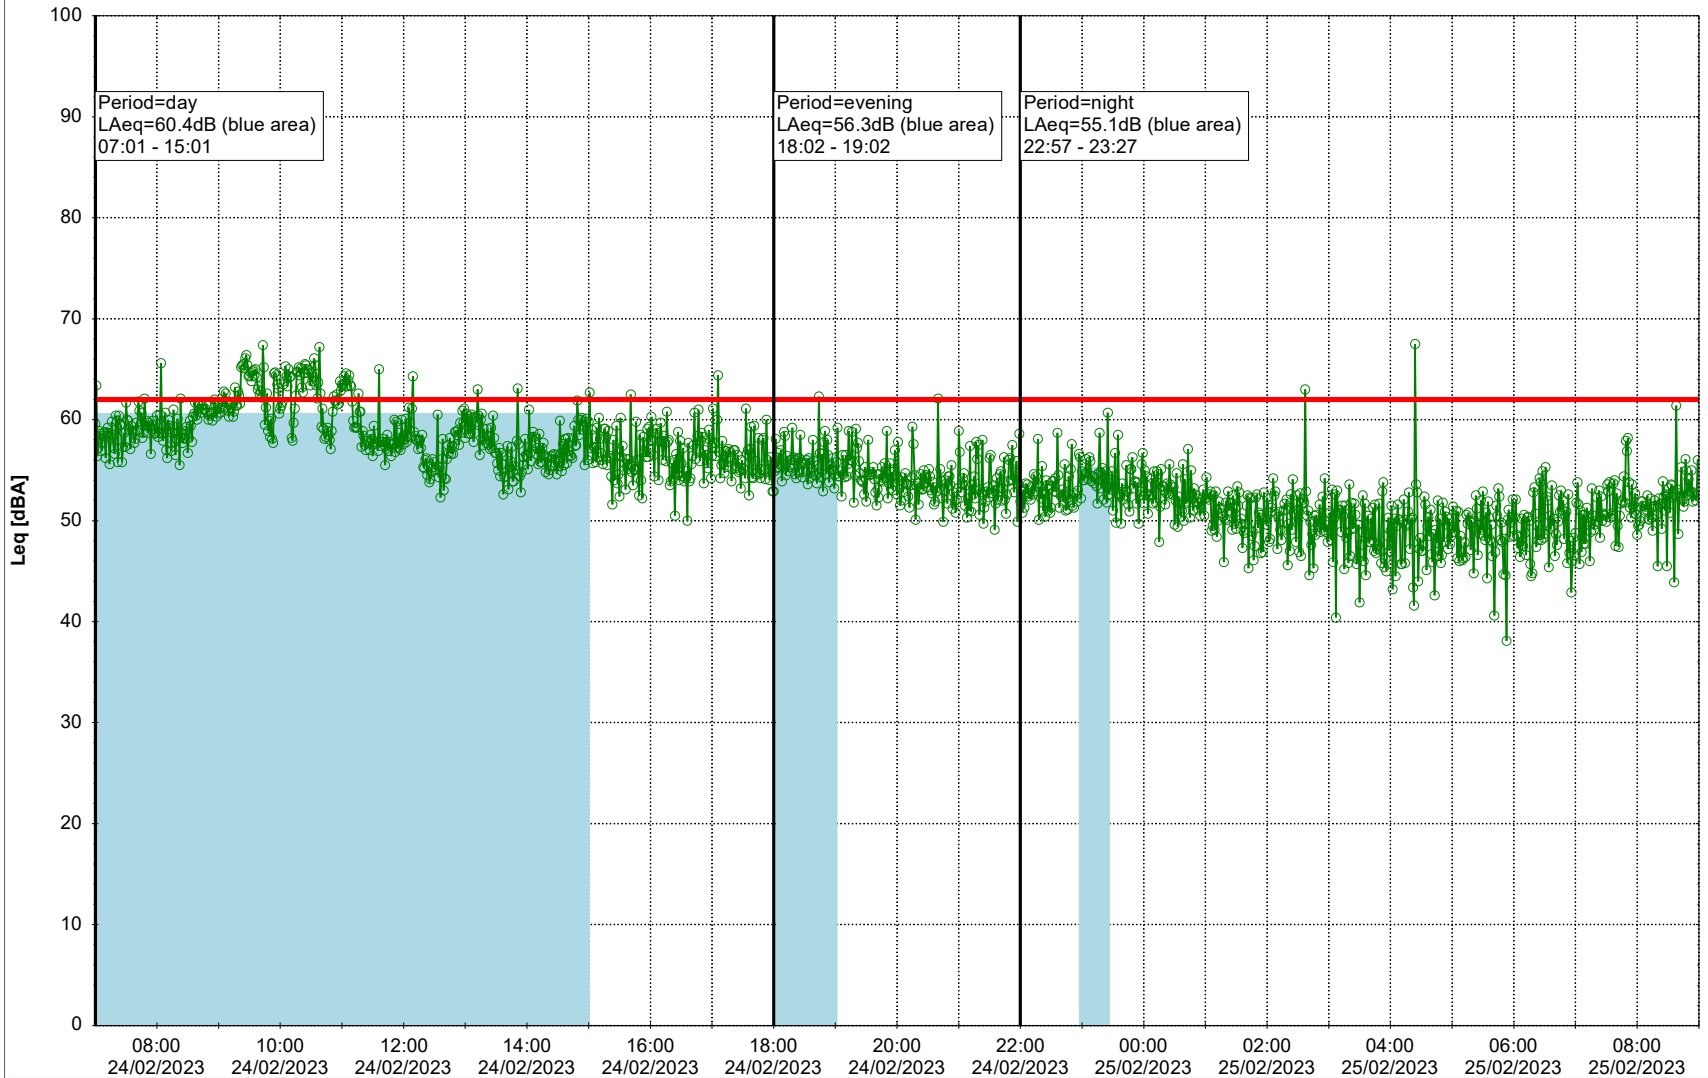

...

Noise Time Related Diagram

○○○ GAB_NS01

Project: Kronos Sydhavnen
Construction: Gåsebæk
Location: N-V

Plan View

Remarks

...

Noise Time Related Diagram

24/02/2023
25/02/2023

○○○○ GAB_NS01

Project: Kronos Sydhavnen
Construction: Gåsebæk
Location: N-V

25/02/2023
26/02/2023

Plan View

Remarks

...

Noise Time Related Diagram

○○○ GAB_NS01

Project: Kronos Sydhavnen
Construction: Gåsebæk
Location: N-V

26/02/2023
27/02/2023

Plan View

Remarks

...

Noise Time Related Diagram

○○○ GAB_NS01