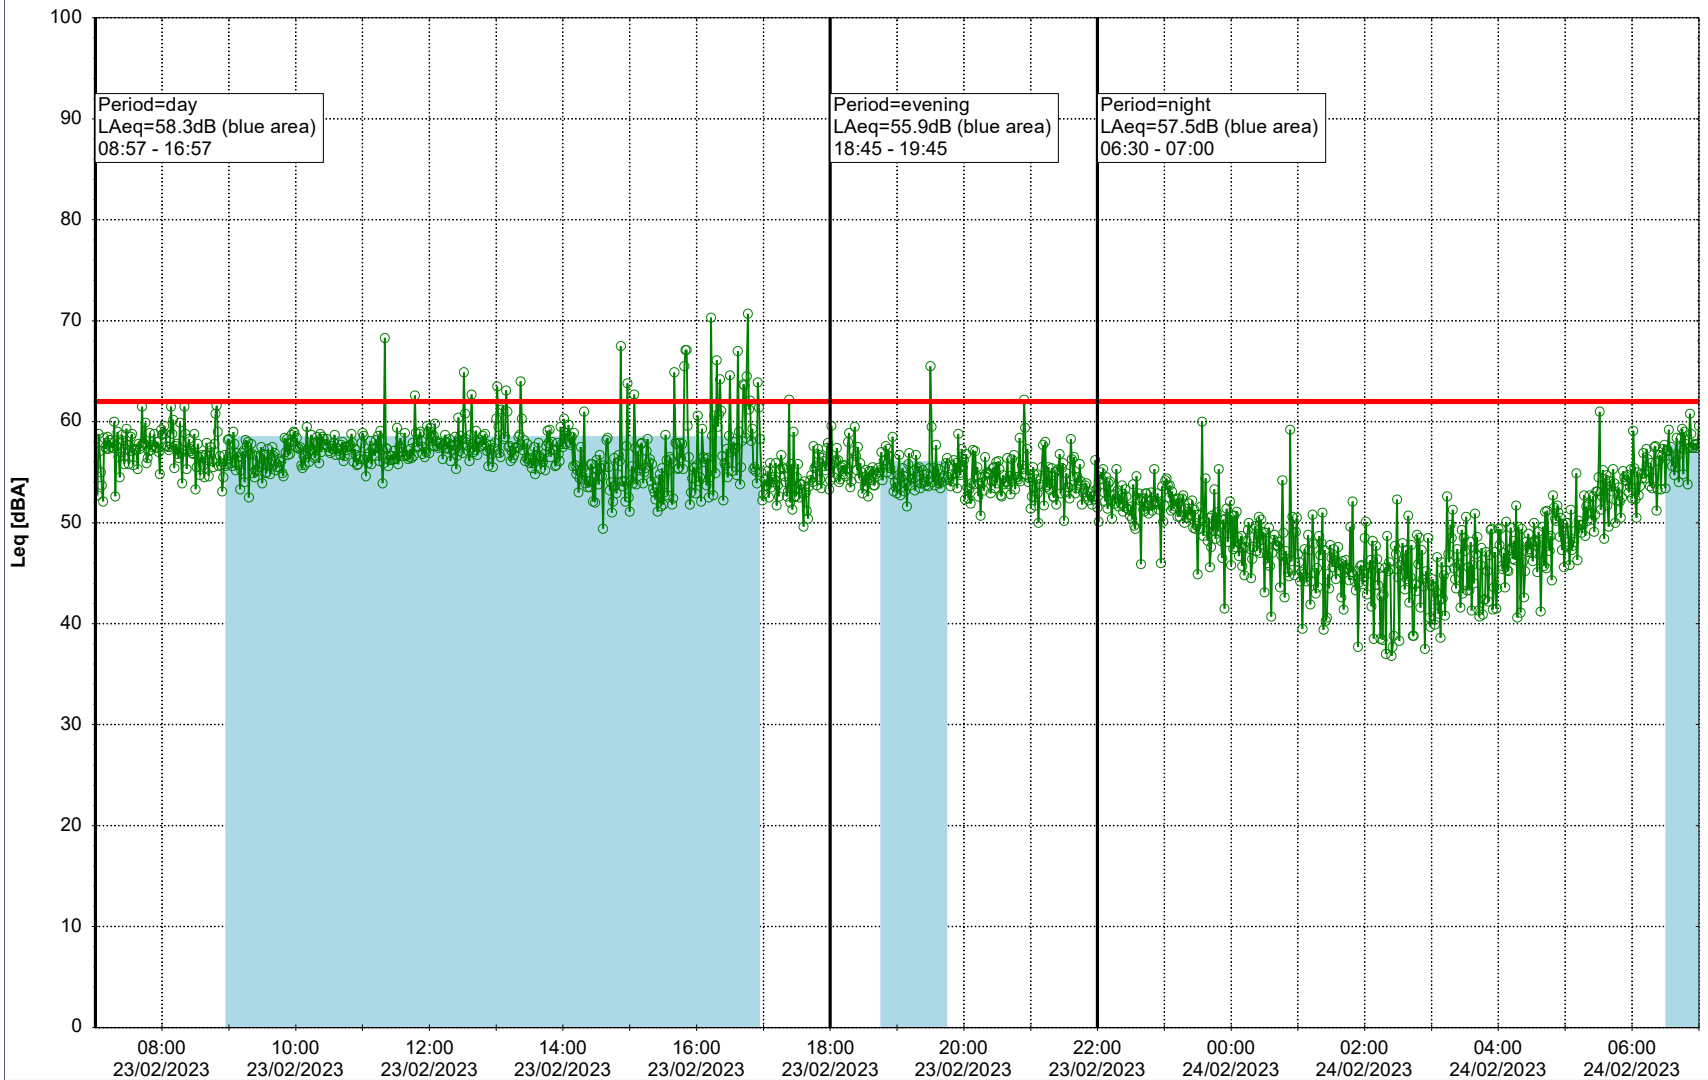

Remarks

...

Noise Time Related Diagram

22/02/2023
23/02/2023

○○○ GAB_NS01

Project: Kronos Sydhavnen
Construction: Gåsebæk
Location: N-V

23/02/2023
24/02/2023

Remarks

...

Noise Time Related Diagram

○○○ GAB_NS01

Project: Kronos Sydhavnen
Construction: Gåsebæk
Location: N-V

Plan View

Remarks

...

Noise Time Related Diagram

24/02/2023
25/02/2023

○○○○ GAB_NS01

Project: Kronos Sydhavnen
Construction: Gåsebæk
Location: N-V

25/02/2023
26/02/2023

Plan View

Remarks

...

Noise Time Related Diagram

○○○ GAB_NS01

Project: Kronos Sydhavnen
Construction: Gåsebæk
Location: N-V

26/02/2023
27/02/2023

Plan View

Remarks

...

Noise Time Related Diagram

○○○ GAB_NS01