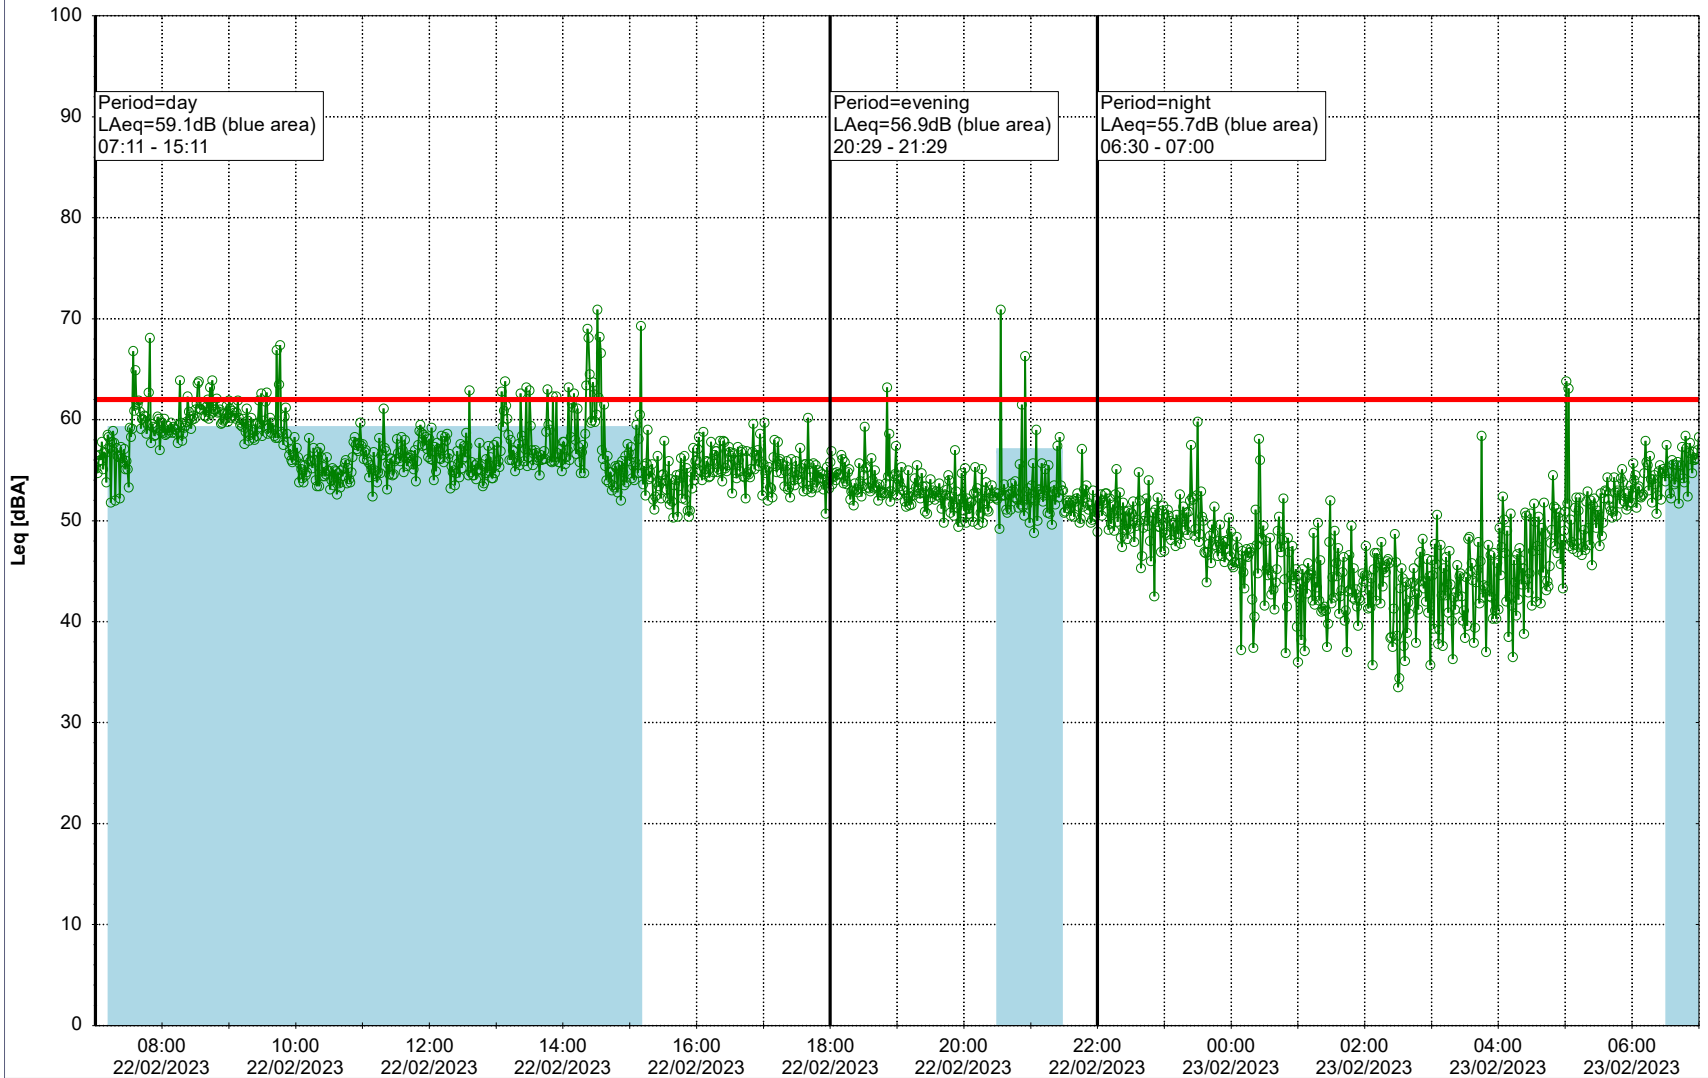

21/02/2023
22/02/2023

Plan View

Remarks

...

Noise Time Related Diagram

○○○ GAB_NS01

Project: Kronos Sydhavnen
Construction: Gåsebæk
Location: N-V

Plan View

Remarks

...

Noise Time Related Diagram

22/02/2023
23/02/2023

○○○ GAB_NS01

Project: Kronos Sydhavnen
Construction: Gåsebæk
Location: N-V

23/02/2023
24/02/2023

Remarks

...

Noise Time Related Diagram

○○○ GAB_NS01

Project: Kronos Sydhavnen
Construction: Gåsebæk
Location: N-V

Plan View

Remarks

...

Noise Time Related Diagram

24/02/2023
25/02/2023

○○○○ GAB_NS01

Project: Kronos Sydhavnen
Construction: Gåsebæk
Location: N-V

25/02/2023
26/02/2023

Plan View

Remarks

...

Noise Time Related Diagram