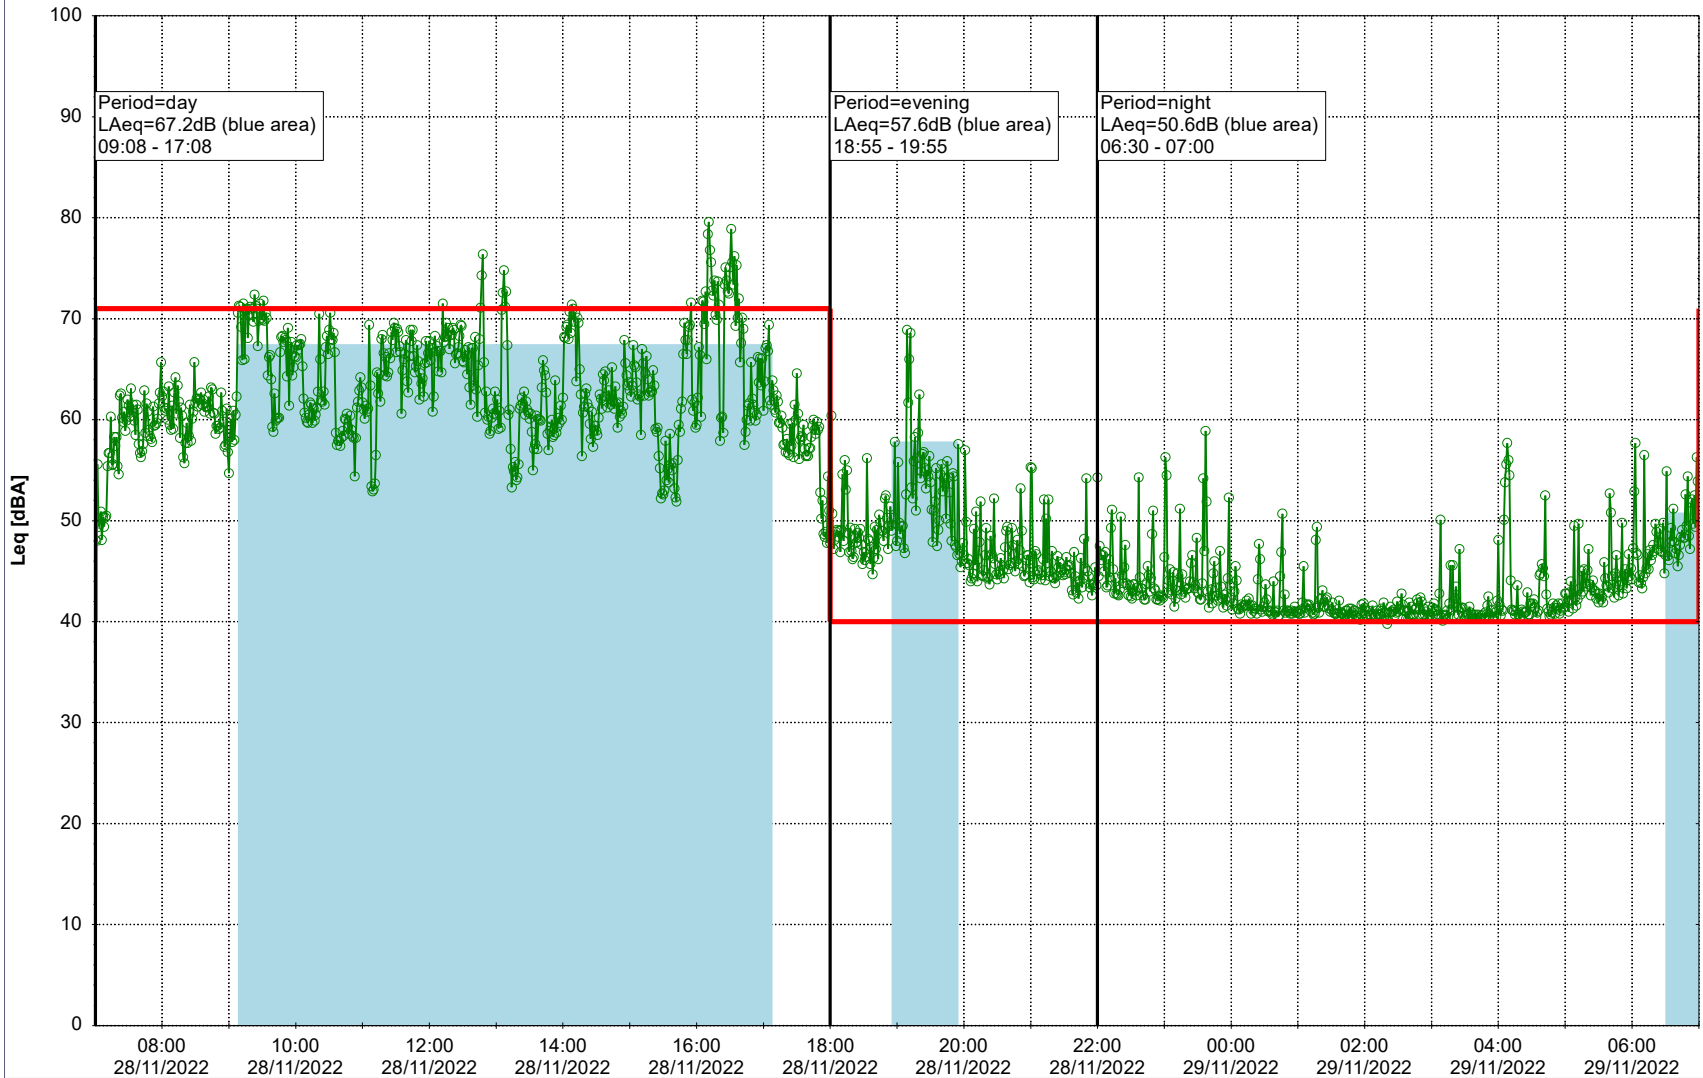

Project: Kronos Sydhavnen
Construction: Ny Ellebjerg
Location: N-V

Plan View

Remarks

...

Noise Time Related Diagram

28/11/2022
29/11/2022

○ ○ ○ ○ NEL_NS01

Project: Kronos Sydhavnen
Construction: Ny Ellebjerg
Location: N-V

29/11/2022
30/11/2022

Plan View

Remarks

...

Noise Time Related Diagram

○○○ NEL_NS01

Project: Kronos Sydhavnen
Construction: Ny Ellebjerg
Location: N-V

Plan View

Remarks

...

Noise Time Related Diagram

30/11/2022
01/12/2022

○○○ NEL_NS01

Project: Kronos Sydhavnen
Construction: Ny Ellebjerg
Location: N-V

Plan View

Remarks

...

Noise Time Related Diagram

○○○ NEL_NS01

Project: Kronos Sydhavnen
Construction: Ny Ellebjerg
Location: N-V

04/12/2022
05/12/2022

Noise Time Related Diagram

○○○○ NEL_NS01

Remarks