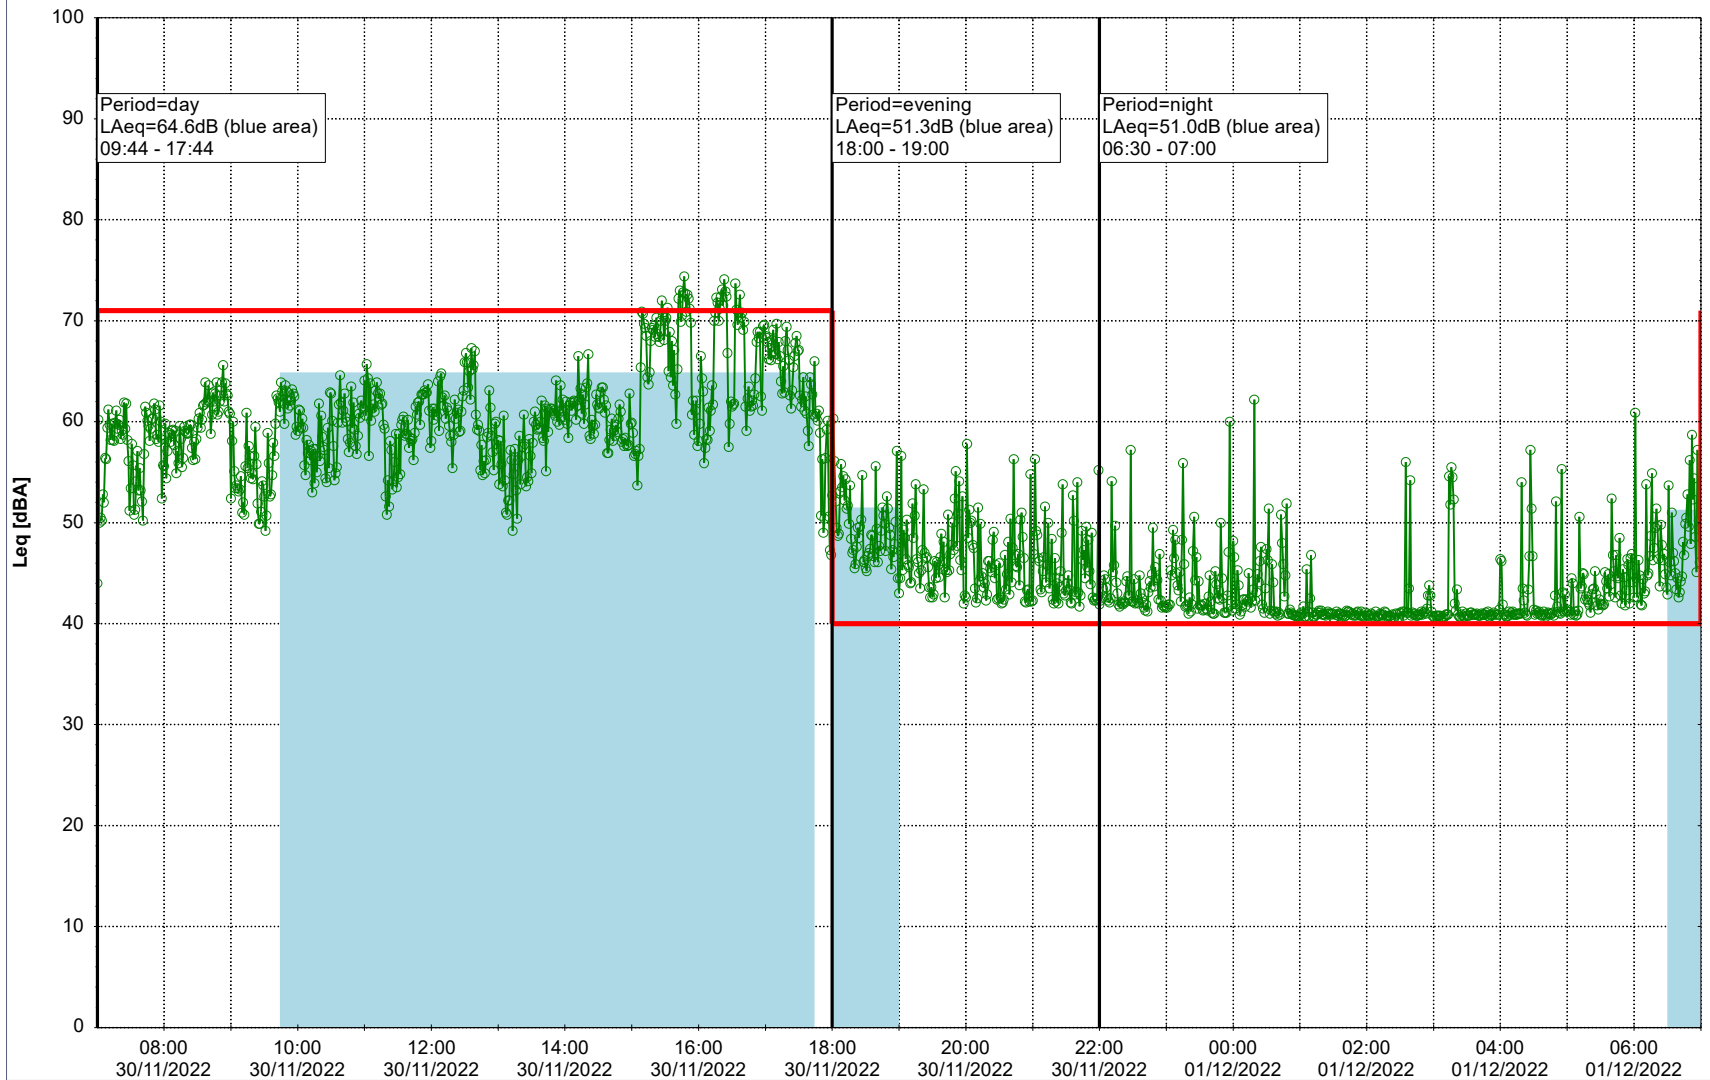

29/11/2022
30/11/2022

Plan View

Remarks

...

Noise Time Related Diagram

○○○ NEL_NS01

Project: Kronos Sydhavnen
Construction: Ny Ellebjerg
Location: N-V

Plan View

Remarks

...

Noise Time Related Diagram

30/11/2022
01/12/2022

○○○ NEL_NS01

Project: Kronos Sydhavnen
Construction: Ny Ellebjerg
Location: N-V

Plan View

Remarks

...

Noise Time Related Diagram

02/12/2022
03/12/2022

○○○ NEL_NS01

Project: Kronos Sydhavnen
Construction: Ny Ellebjerg
Location: N-V

03/12/2022
04/12/2022

Plan View

Remarks

...

Noise Time Related Diagram

○○○ NEL_NS01

Project: Kronos Sydhavnen
Construction: Ny Ellebjerg
Location: N-V

04/12/2022
05/12/2022

Noise Time Related Diagram

○○○○ NEL_NS01

Remarks