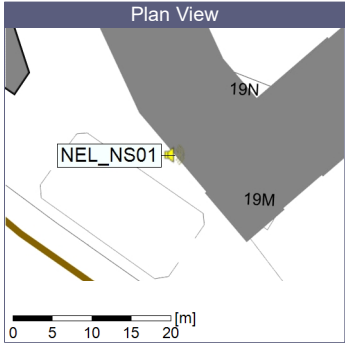

...

Noise Time Related Diagram

○○○ NEL_NS01

Project: Kronos Sydhavnen
Construction: Ny Ellebjerg
Location: N-V

04/12/2022
05/12/2022

Noise Time Related Diagram

○○○○ NEL_NS01

Remarks