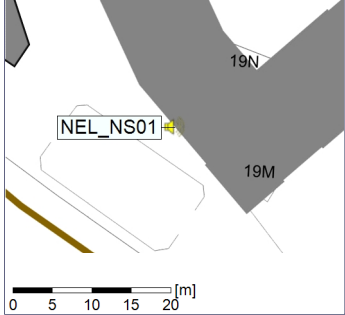

Project: Kronos Sydhavnen
Construction: Ny Ellebjerg
Location: N-V

Plan View

Remarks

...

Noise Time Related Diagram

28/11/2022
29/11/2022

○ ○ ○ ○ NEL_NS01

Project: Kronos Sydhavnen
Construction: Ny Ellebjerg
Location: N-V

29/11/2022
30/11/2022

Plan View

Remarks

...

Noise Time Related Diagram

○○○ NEL_NS01

Project: Kronos Sydhavnen
Construction: Ny Ellebjerg
Location: N-V

Plan View