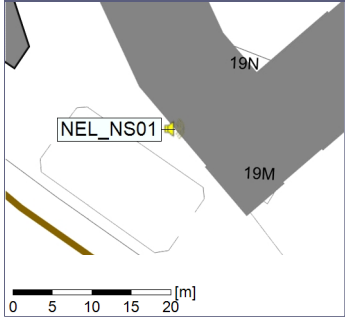

...

Noise Time Related Diagram

02/12/2022
03/12/2022

○○○ NEL_NS01

Project: Kronos Sydhavnen
Construction: Ny Ellebjerg
Location: N-V

03/12/2022
04/12/2022

Plan View

Remarks