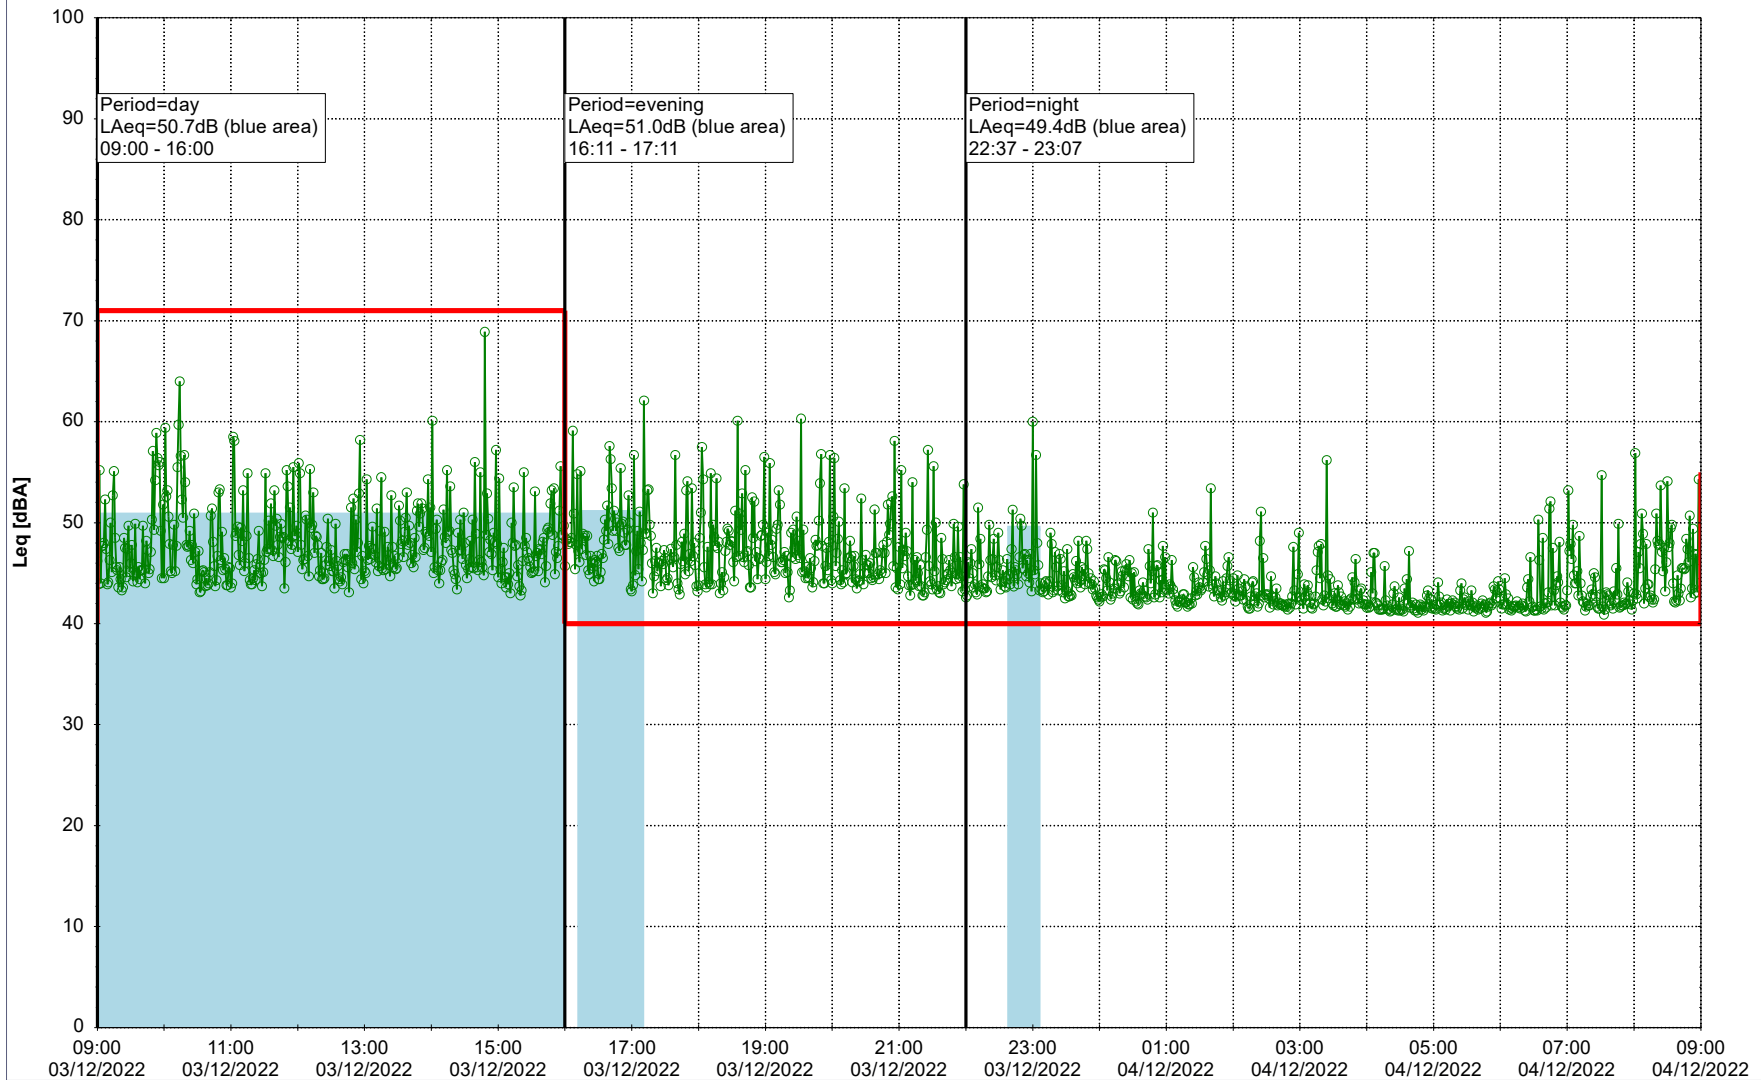

...

Noise Time Related Diagram

02/12/2022
03/12/2022

○○○ NEL_NS01

Project: Kronos Sydhavnen
Construction: Ny Ellebjerg
Location: N-V

03/12/2022
04/12/2022

Plan View

Remarks

...

Noise Time Related Diagram

○○○ NEL_NS01

Project: Kronos Sydhavnen
Construction: Ny Ellebjerg
Location: N-V

04/12/2022
05/12/2022

Noise Time Related Diagram

○○○○ NEL_NS01

Remarks