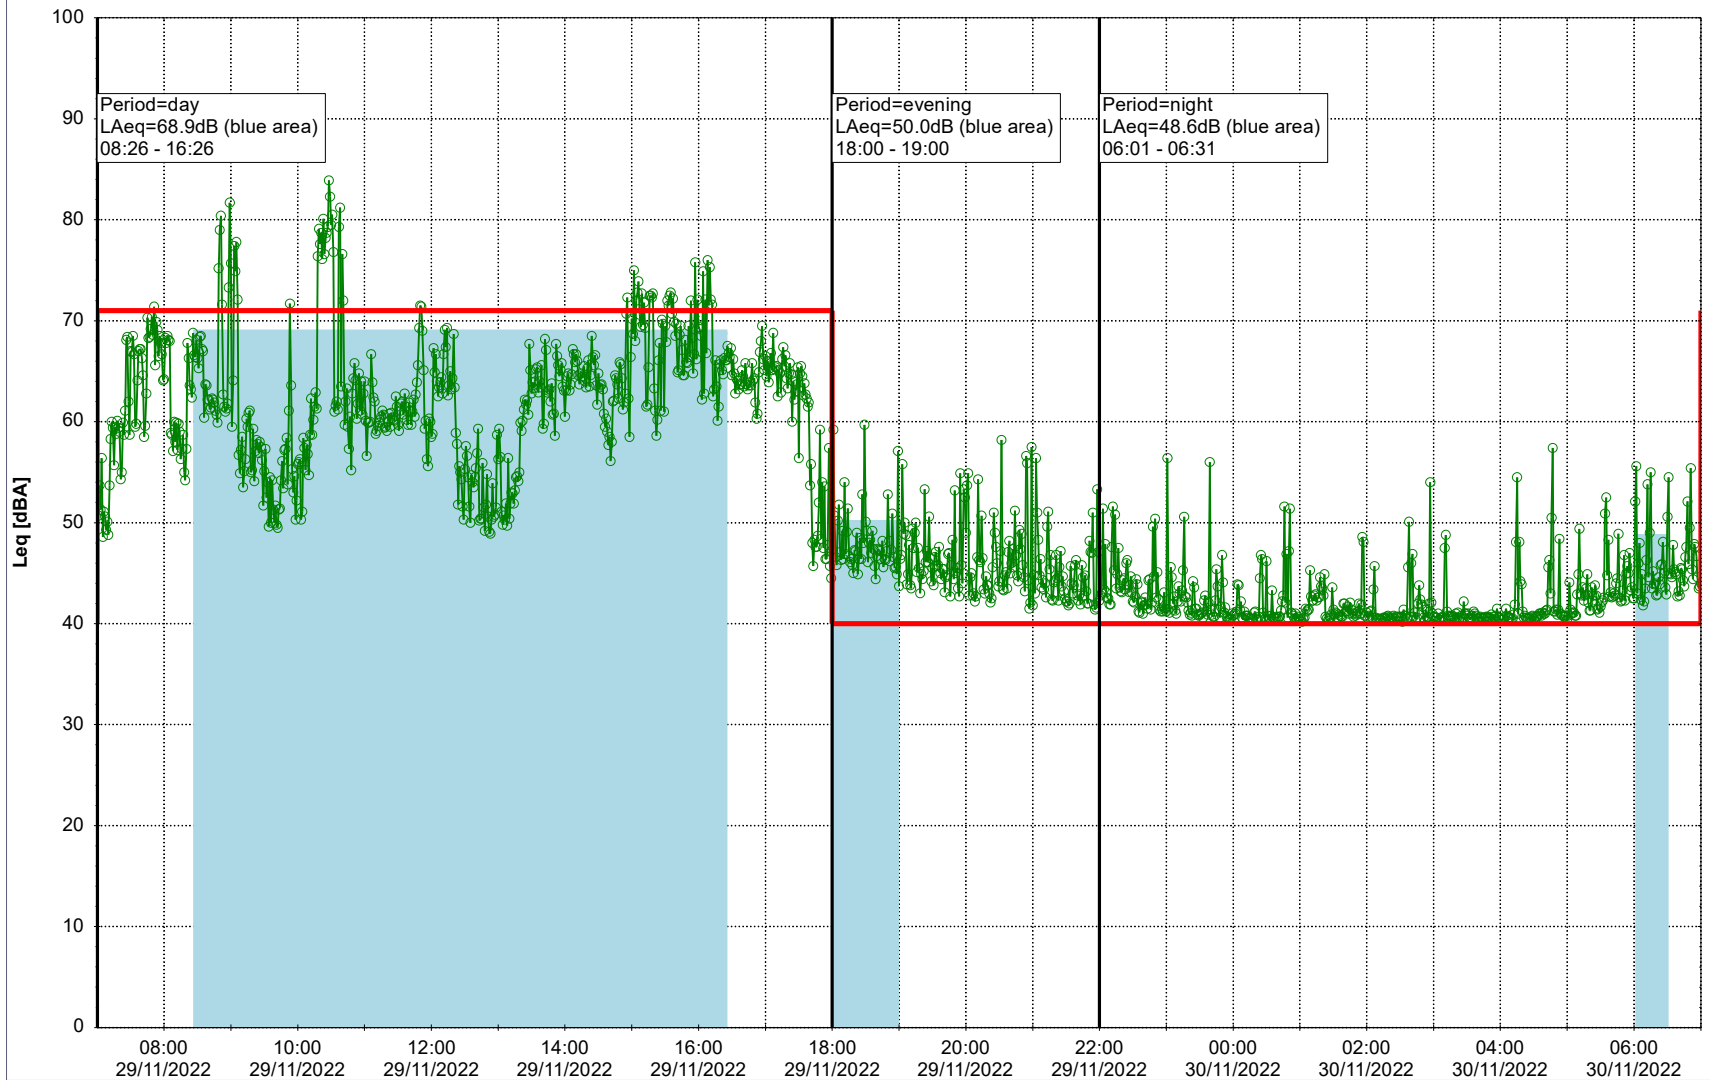

29/11/2022
30/11/2022

Plan View

Remarks

...

Noise Time Related Diagram

○○○ NEL_NS01

Project: Kronos Sydhavnen
Construction: Ny Ellebjerg
Location: N-V

Plan View

Remarks

...

Noise Time Related Diagram

30/11/2022
01/12/2022

○○○ NEL_NS01

Project: Kronos Sydhavnen
Construction: Ny Ellebjerg
Location: N-V

Plan View

Remarks

...

Noise Time Related Diagram

01/12/2022

02/12/2022

○ ○ ○ ○ NEL_NS01

Project: Kronos Sydhavnen
Construction: Ny Ellebjerg
Location: N-V

Plan View

Remarks

...

Noise Time Related Diagram

○○○ NEL_NS01

Project: Kronos Sydhavnen
Construction: Ny Ellebjerg
Location: N-V

04/12/2022
05/12/2022

Noise Time Related Diagram

○○○○ NEL_NS01

Remarks