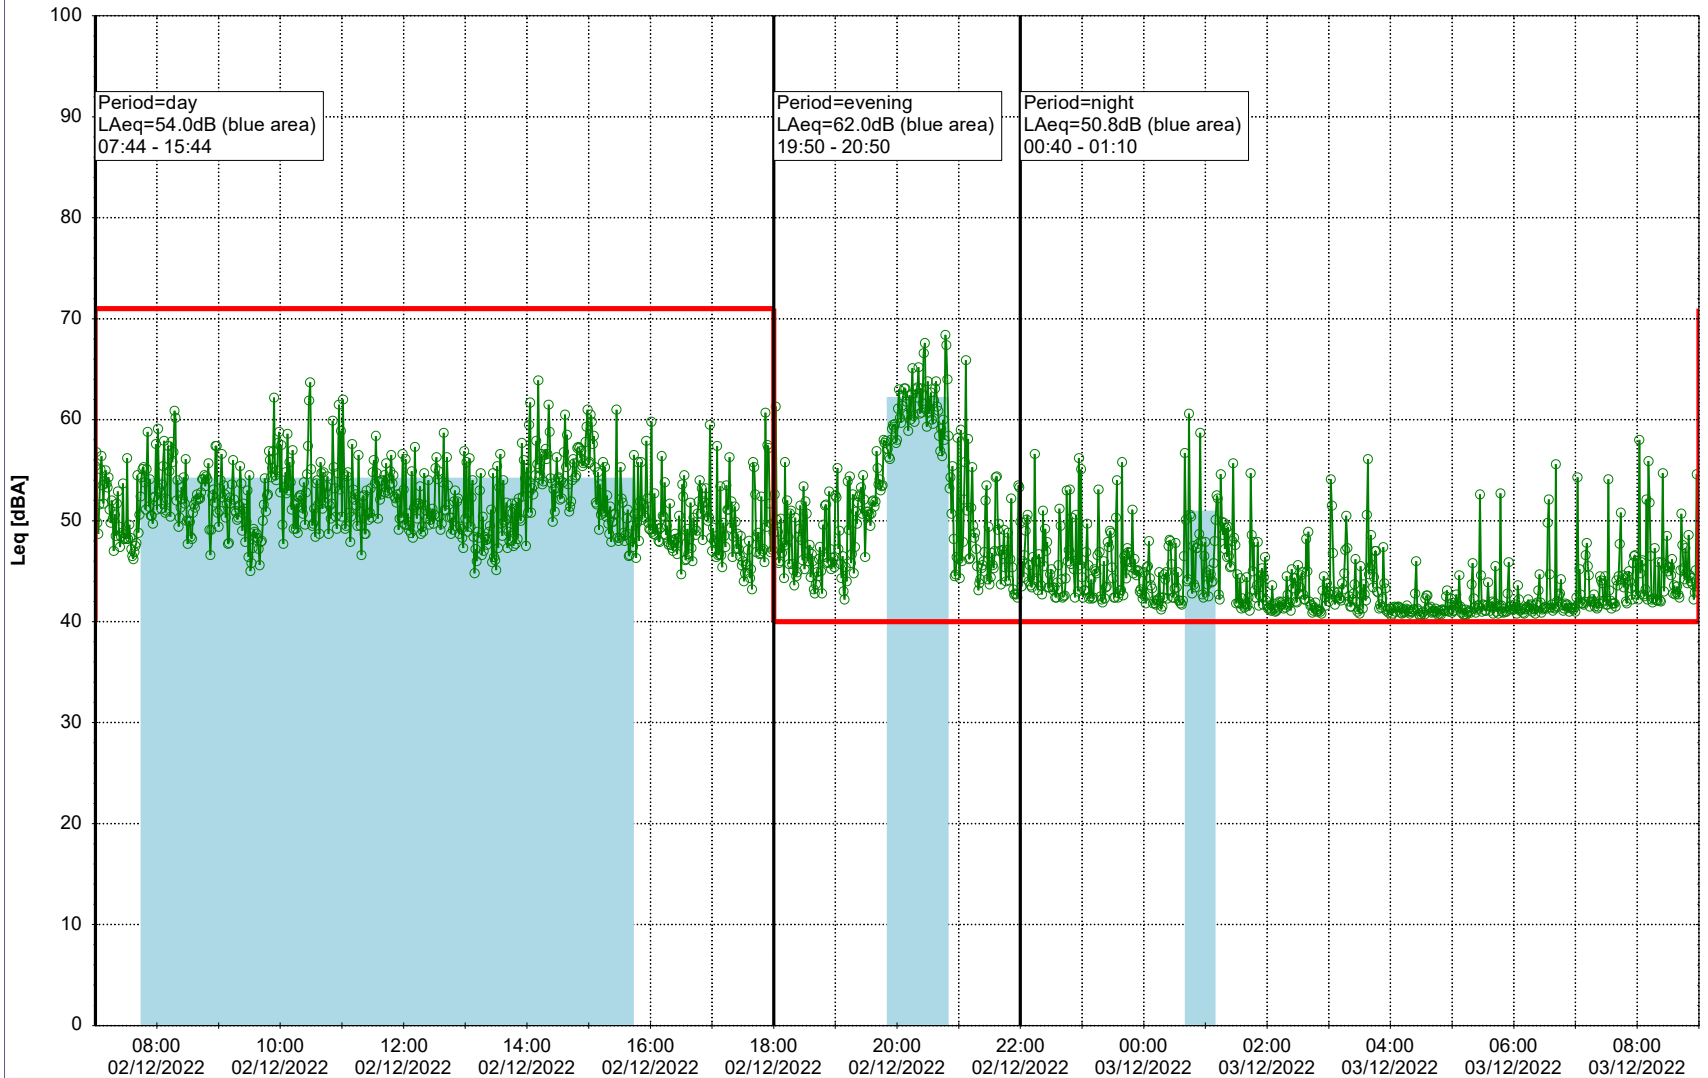

...

Noise Time Related Diagram

01/12/2022

02/12/2022

○ ○ ○ ○ NEL_NS01

Project: Kronos Sydhavnen
Construction: Ny Ellebjerg
Location: N-V

Plan View

Remarks

...

Noise Time Related Diagram

02/12/2022
03/12/2022

○○○ NEL_NS01

Project: Kronos Sydhavnen
Construction: Ny Ellebjerg
Location: N-V

03/12/2022
04/12/2022

Plan View

Remarks

...

Noise Time Related Diagram

○○○ NEL_NS01

Project: Kronos Sydhavnen
Construction: Ny Ellebjerg
Location: N-V

04/12/2022
05/12/2022

Noise Time Related Diagram

○○○○ NEL_NS01

Remarks