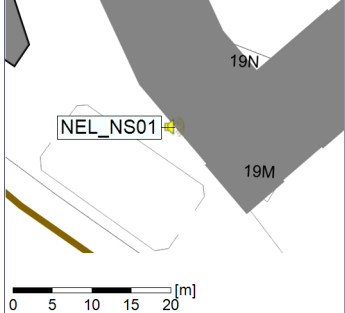

Remarks

...

Noise Time Related Diagram

30/11/2022
01/12/2022

○○○ NEL_NS01

Project: Kronos Sydhavnen
Construction: Ny Ellebjerg
Location: N-V

Plan View

Remarks