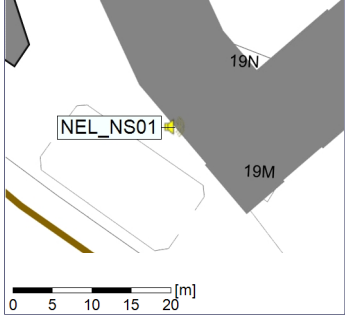

...

Noise Time Related Diagram

01/12/2022

02/12/2022

○ ○ ○ ○ NEL_NS01

Project: Kronos Sydhavnen
Construction: Ny Ellebjerg
Location: N-V

Plan View

Remarks