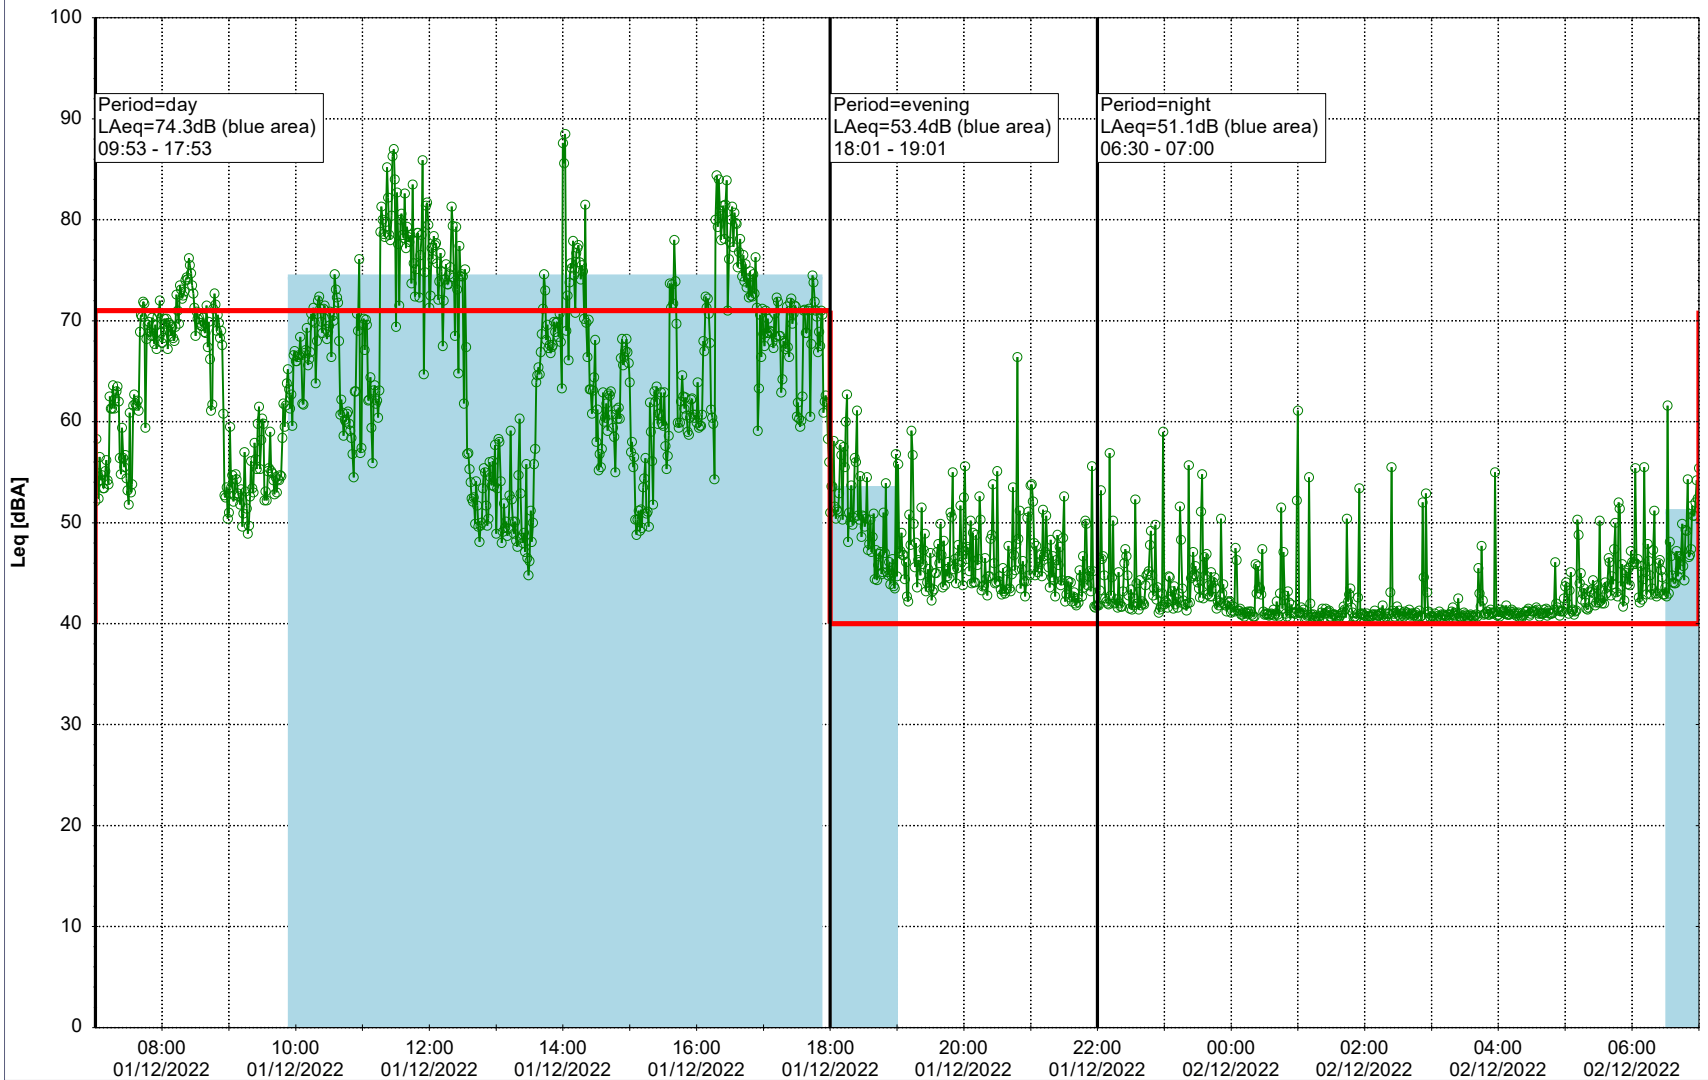

Remarks

...

Noise Time Related Diagram

30/11/2022
01/12/2022

○○○ NEL_NS01

Project: Kronos Sydhavnen
Construction: Ny Ellebjerg
Location: N-V

Plan View

Remarks

...

Noise Time Related Diagram

01/12/2022

02/12/2022

○ ○ ○ ○ NEL_NS01

Project: Kronos Sydhavnen
Construction: Ny Ellebjerg
Location: N-V

Plan View

Remarks

...

Noise Time Related Diagram

02/12/2022
03/12/2022

○○○ NEL_NS01

Project: Kronos Sydhavnen
Construction: Ny Ellebjerg
Location: N-V

03/12/2022
04/12/2022

Plan View

Remarks

...

Noise Time Related Diagram

○○○ NEL_NS01

Project: Kronos Sydhavnen
Construction: Ny Ellebjerg
Location: N-V

04/12/2022
05/12/2022

Noise Time Related Diagram

○○○○ NEL_NS01

Remarks