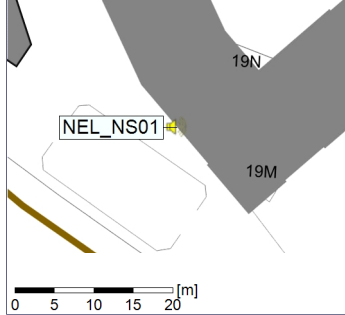

29/11/2022
30/11/2022

Plan View

Remarks

...

Noise Time Related Diagram

○○○ NEL_NS01

Project: Kronos Sydhavnen
Construction: Ny Ellebjerg
Location: N-V

Plan View