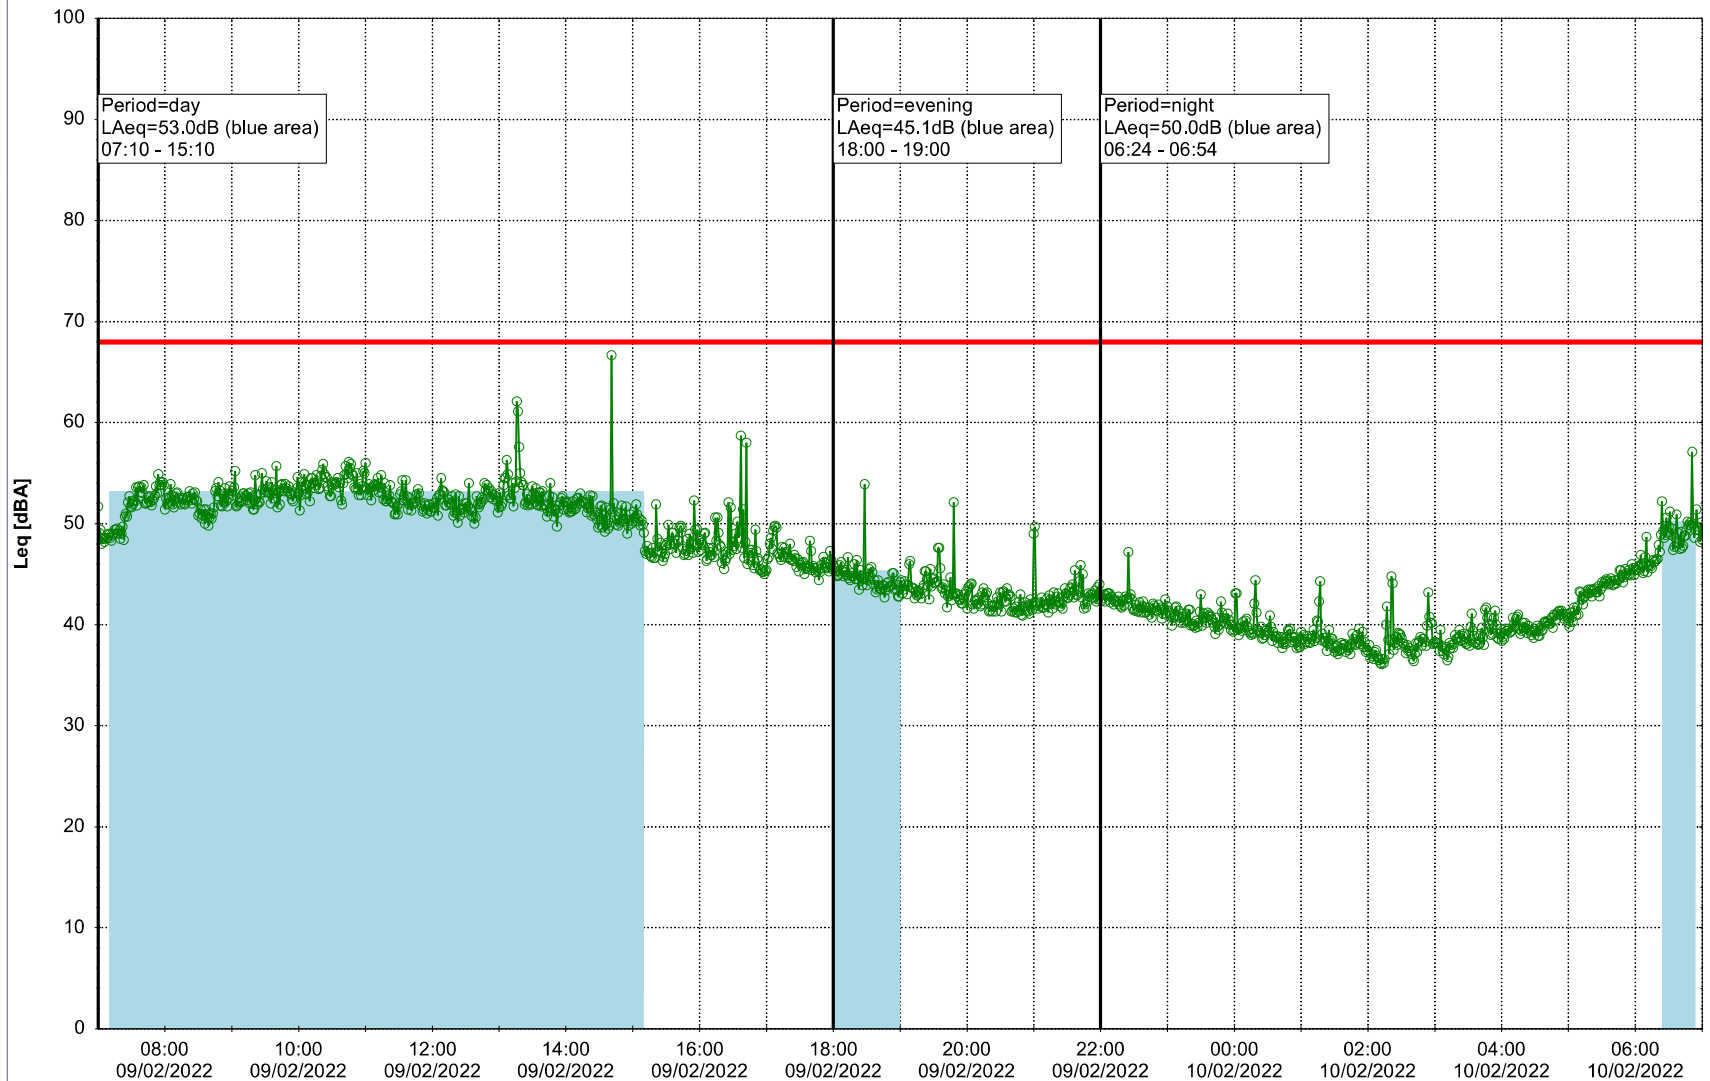

Plan View

Remarks

...

Noise Time Related Diagram

08/02/2022
09/02/2022

○○○○ EBR-OVK_NS02

Project: Kronos Sydhavnen
Construction: Enghave Brygge
Location: N-V

Plan View

Remarks

...

Noise Time Related Diagram

09/02/2022
10/02/2022

○○○○ EBR-OVK_NS02

Project: Kronos Sydhavnen
Construction: Enghave Brygge
Location: N-V

Plan View

Remarks

- Ørsted Værket

Noise Time Related Diagram

10/02/2022
11/02/2022

○○○ EBR-OVK_NS02

Project: Kronos Sydhavnen
Construction: Enghave Brygge
Location: N-V

Plan View

Noise Time Related Diagram

11/02/2022
12/02/2022