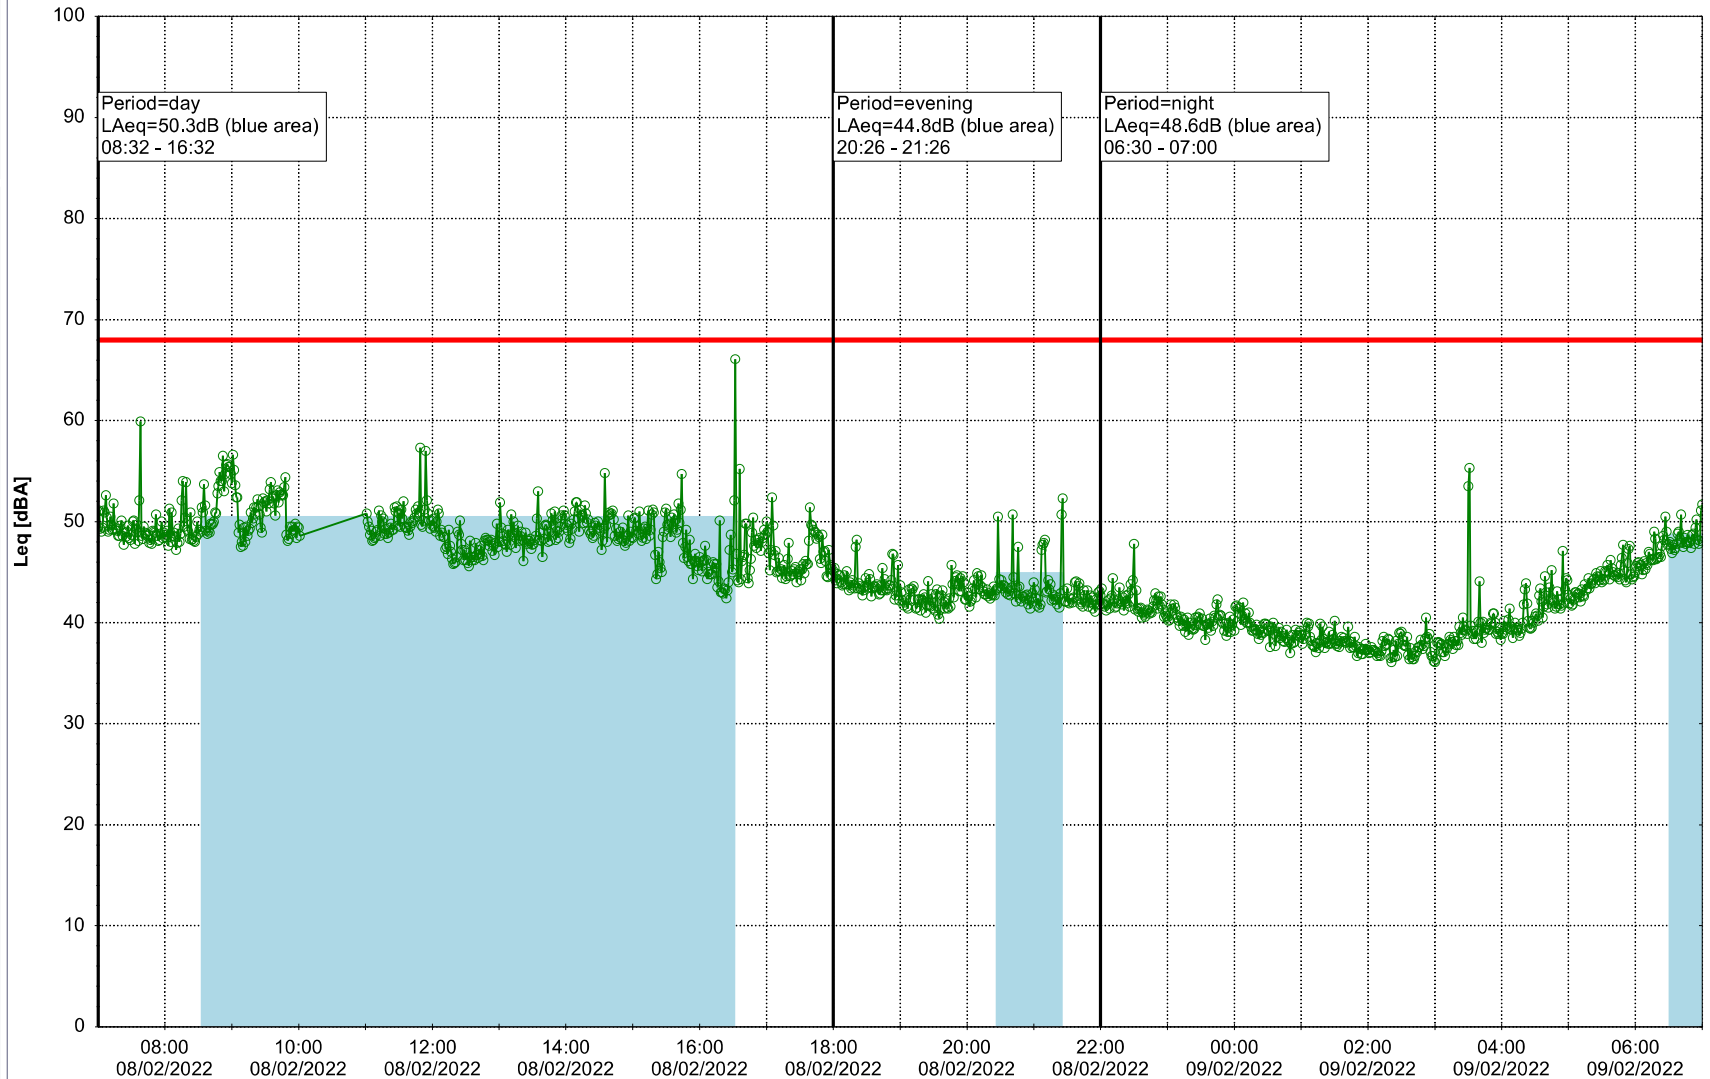

Plan View

Remarks

...

Noise Time Related Diagram

08/02/2022
09/02/2022

○○○○ EBR-OVK_NS02

Project: Kronos Sydhavnen
Construction: Enghave Brygge
Location: N-V

Plan View

Remarks

...

Noise Time Related Diagram

09/02/2022
10/02/2022

○○○○ EBR-OVK_NS02

Project: Kronos Sydhavnen
Construction: Enghave Brygge
Location: N-V

Plan View

Remarks

- Ørsted Værket

Noise Time Related Diagram

10/02/2022
11/02/2022

○○○ EBR-OVK_NS02

Project: Kronos Sydhavnen
Construction: Enghave Brygge
Location: N-V

Plan View

Noise Time Related Diagram

11/02/2022
12/02/2022