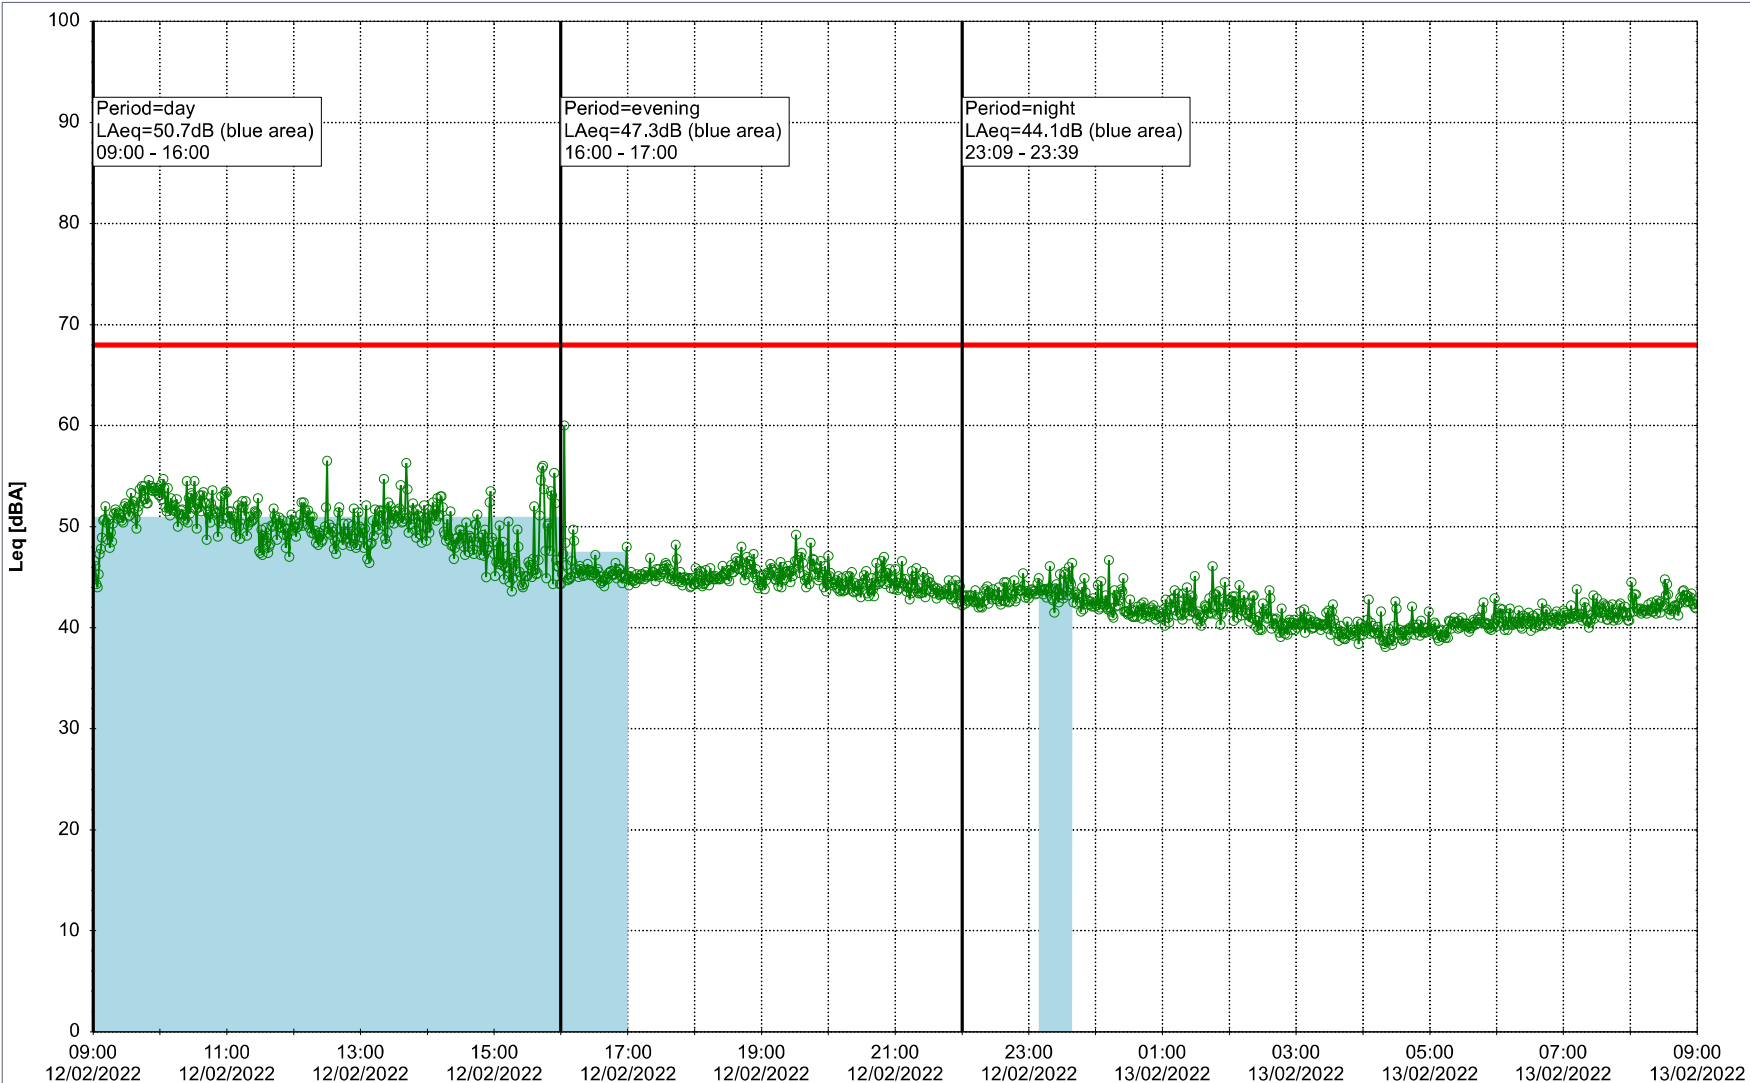

- Ørsted Værket

Noise Time Related Diagram

10/02/2022
11/02/2022

○○○ EBR-OVK_NS02

Project: Kronos Sydhavnen
Construction: Enghave Brygge
Location: N-V

Plan View

Noise Time Related Diagram

11/02/2022
12/02/2022

○○○○ EBR-OVK_NS02

Remarks

- Ørsted Værket

Project: Kronos Sydhavnen
Construction: Enghave Brygge
Location: N-V

Plan View

Noise Time Related Diagram

12/02/2022
13/02/2022

○○○ EBR-OVK_NS02

Remarks

- Ørsted Værket

Project: Kronos Sydhavnen
Construction: Enghave Brygge
Location: N-V

Plan View

Noise Time Related Diagram

13/02/2022
14/02/2022

○○○ EBR-OVK_NS02

Remarks