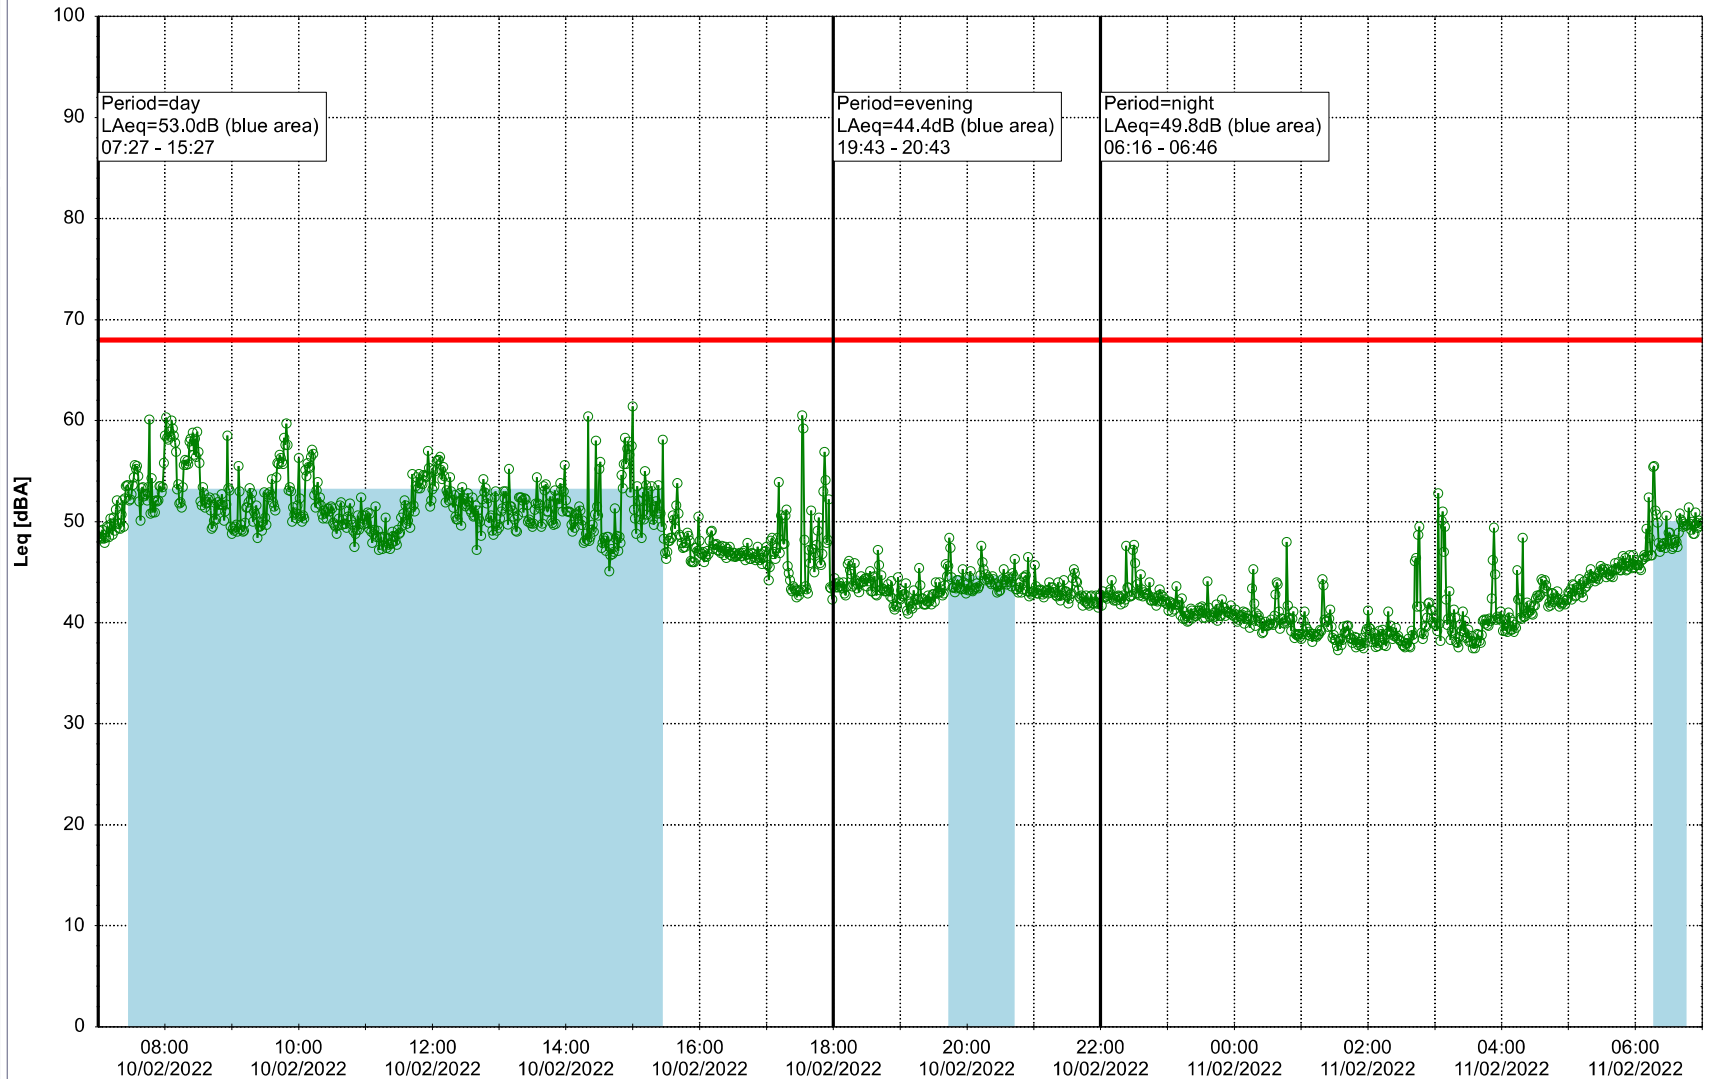

Remarks

...

Noise Time Related Diagram

09/02/2022
10/02/2022

○○○○ EBR-OVK_NS02

Project: Kronos Sydhavnen
Construction: Enghave Brygge
Location: N-V

Plan View

Remarks

- Ørsted Værket

Noise Time Related Diagram

10/02/2022
11/02/2022

○○○ EBR-OVK_NS02

Project: Kronos Sydhavnen
Construction: Enghave Brygge
Location: N-V

Plan View

Noise Time Related Diagram

11/02/2022
12/02/2022