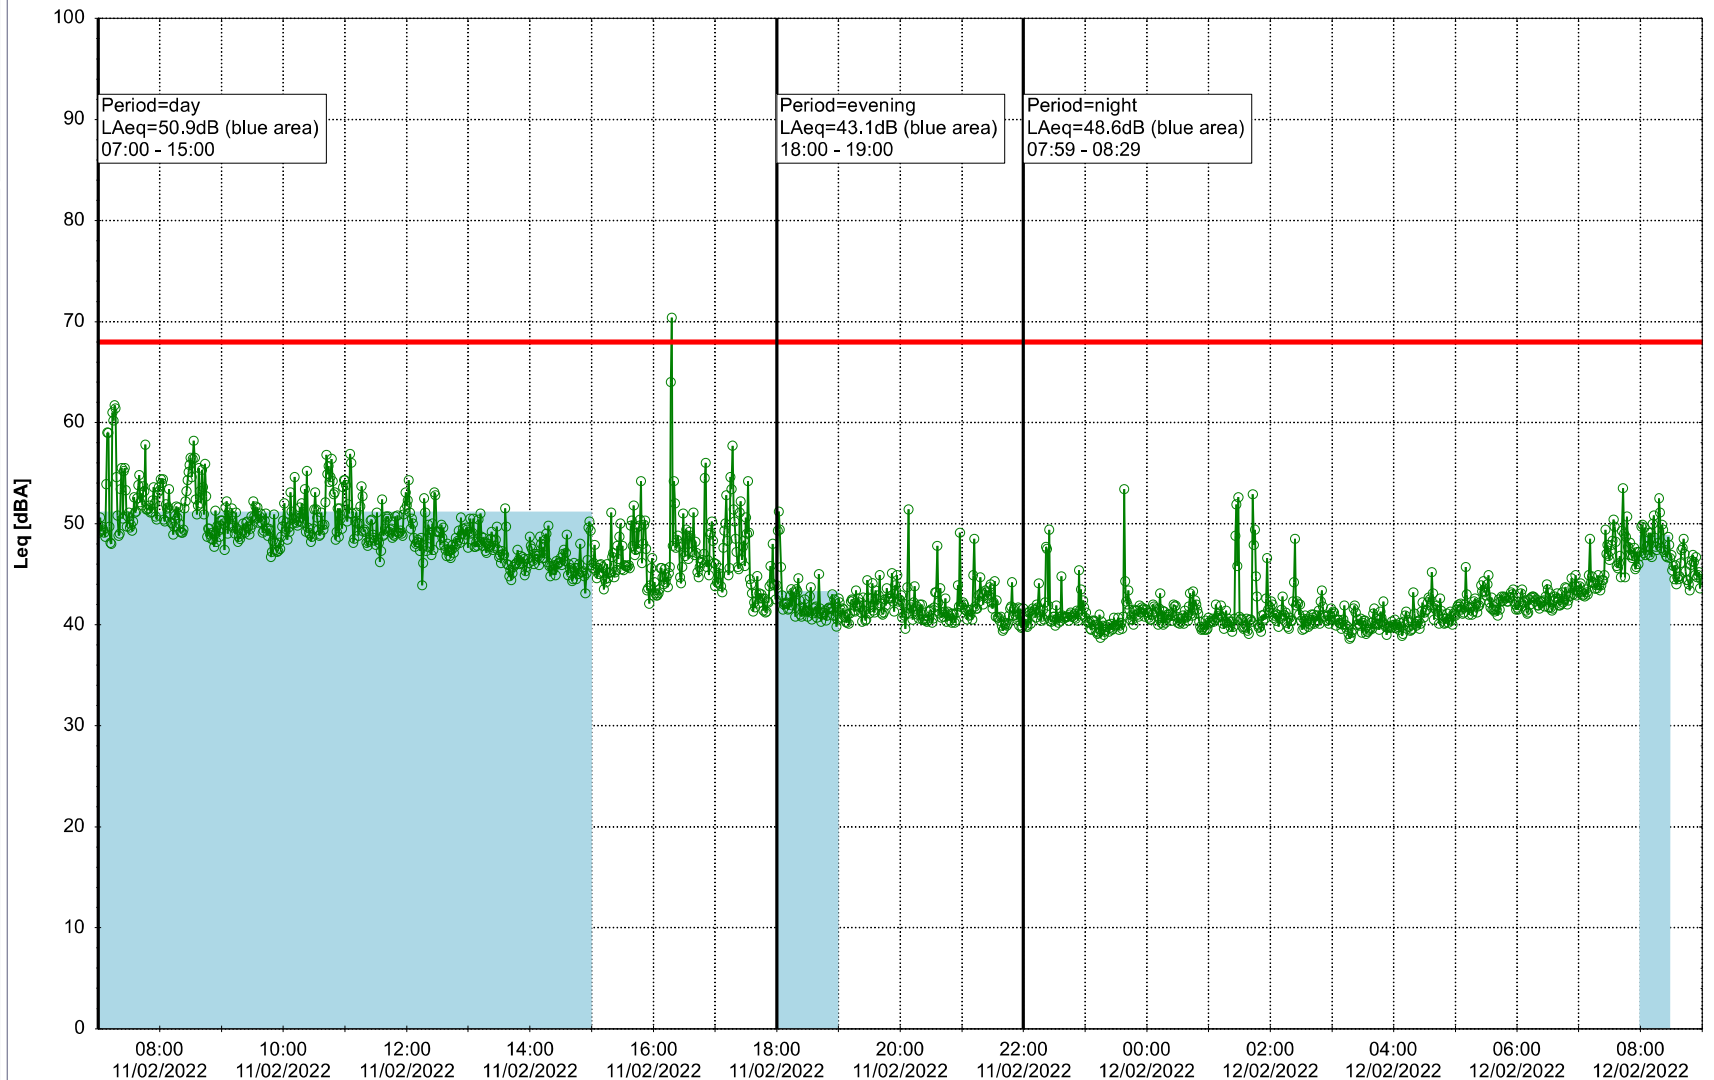

- Ørsted Værket

Noise Time Related Diagram

10/02/2022
11/02/2022

○○○ EBR-OVK_NS02

Project: Kronos Sydhavnen
Construction: Enghave Brygge
Location: N-V

Plan View

Noise Time Related Diagram

11/02/2022
12/02/2022

○○○○ EBR-OVK_NS02

Remarks

- Ørsted Værket

Project: Kronos Sydhavnen
Construction: Enghave Brygge
Location: N-V

Plan View

Noise Time Related Diagram

12/02/2022
13/02/2022

○○○ EBR-OVK_NS02

Remarks

- Ørsted Værket

Project: Kronos Sydhavnen
Construction: Enghave Brygge
Location: N-V

Plan View

Noise Time Related Diagram

13/02/2022
14/02/2022

○○○ EBR-OVK_NS02

Remarks