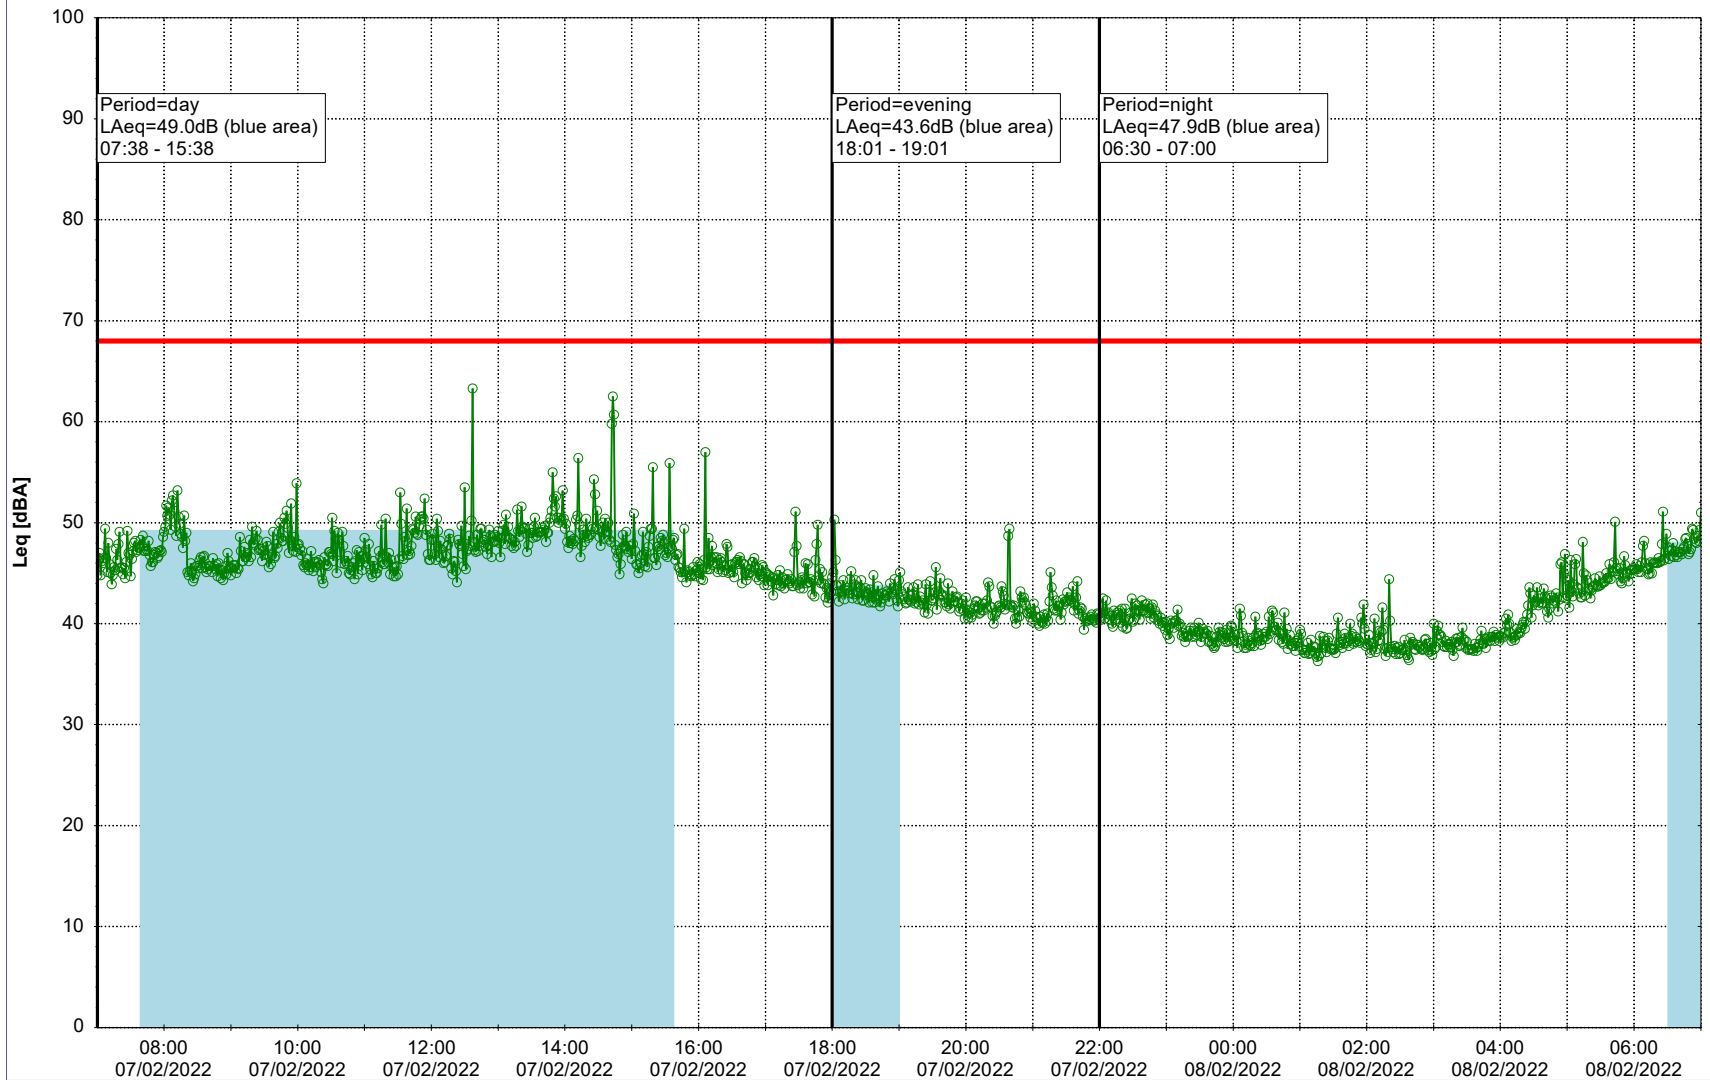

Project: Kronos Sydhavnen
Construction: Enghave Brygge
Location: N-V

Plan View

Remarks

...

Noise Time Related Diagram

07/02/2022
08/02/2022

○○○○ EBR-OVK_NS02

Project: Kronos Sydhavnen
Construction: Enghave Brygge
Location: N-V

Plan View

Remarks

...

Noise Time Related Diagram

08/02/2022
09/02/2022

○○○○ EBR-OVK_NS02

Project: Kronos Sydhavnen
Construction: Enghave Brygge
Location: N-V

Plan View

Remarks

...

Noise Time Related Diagram

09/02/2022
10/02/2022

○○○○ EBR-OVK_NS02

Project: Kronos Sydhavnen
Construction: Enghave Brygge
Location: N-V

Plan View

Remarks

- Ørsted Værket

Noise Time Related Diagram

10/02/2022
11/02/2022

○○○ EBR-OVK_NS02

Project: Kronos Sydhavnen
Construction: Enghave Brygge
Location: N-V

Plan View

Noise Time Related Diagram

11/02/2022
12/02/2022