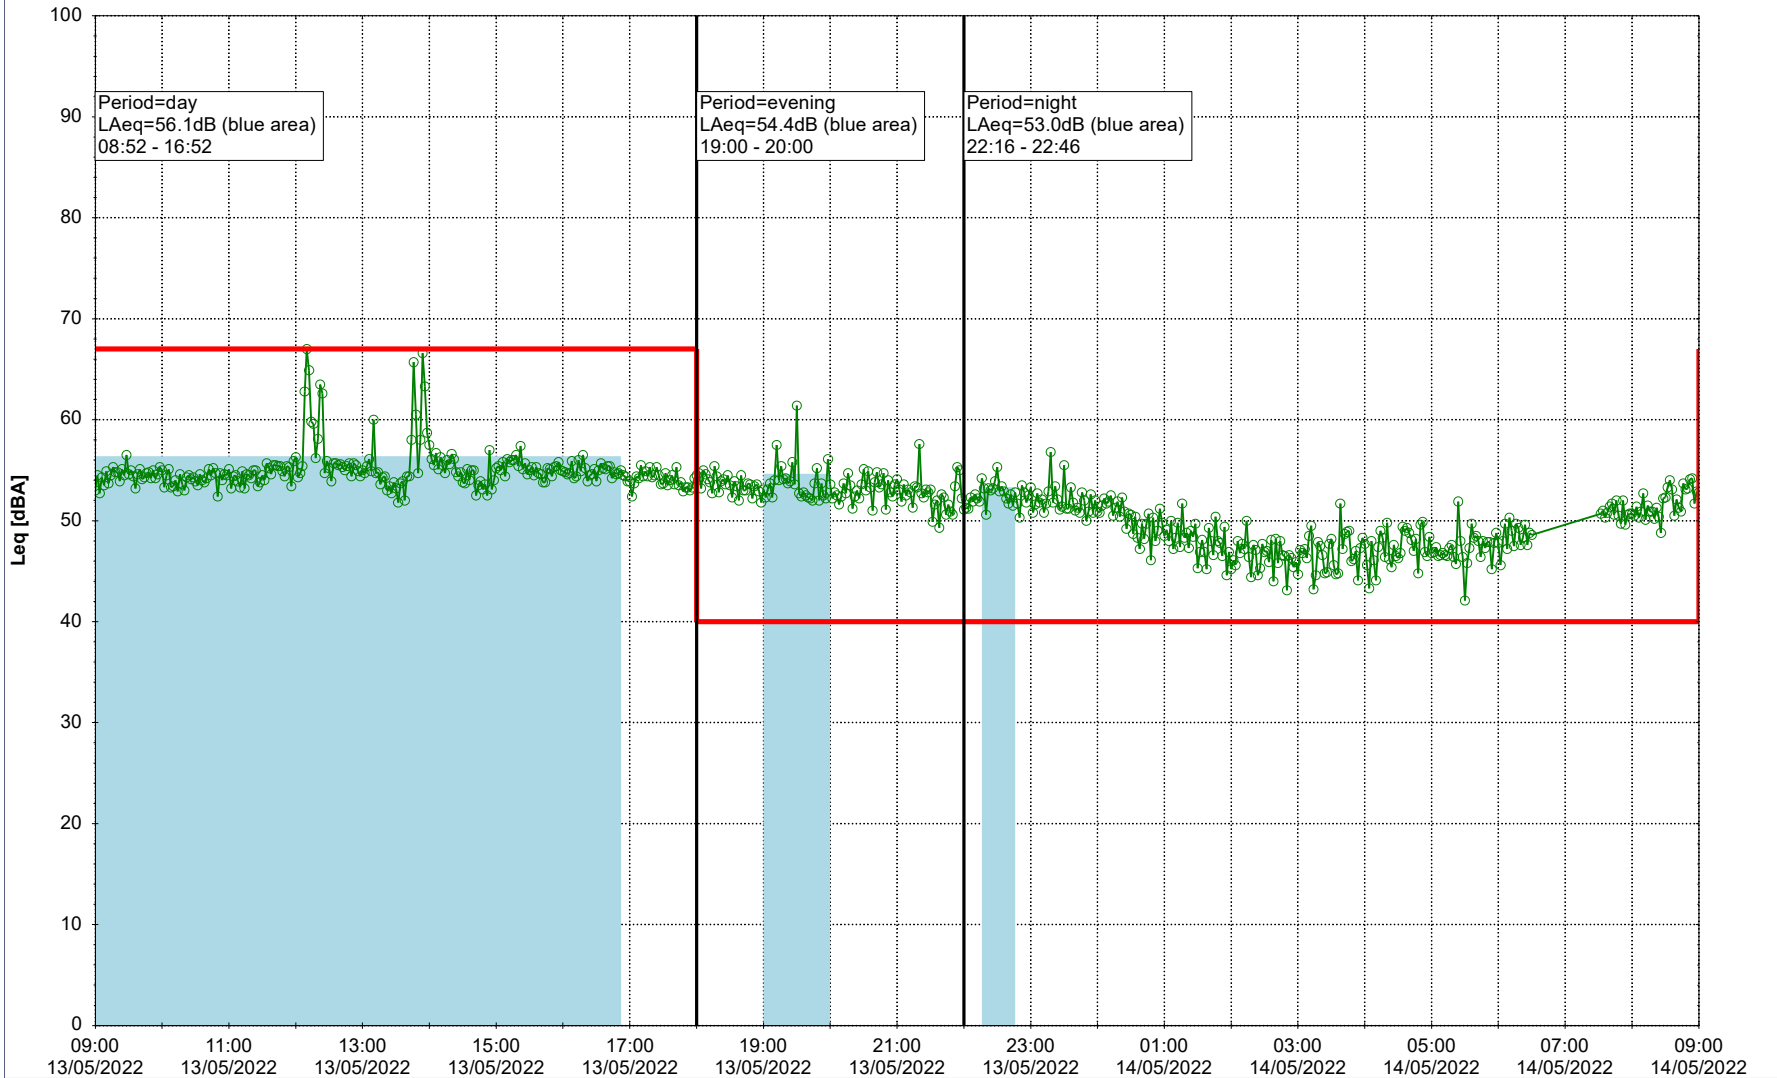

Remarks

...

Noise Time Related Diagram

12/05/2022
13/05/2022

○○○○ SLU_NS01

Project: Kronos Sydhavnen
Construction: Sluseholmen
Location: N-V

Plan View

Remarks

...

Noise Time Related Diagram

13/05/2022
14/05/2022

○○○○ SLU_NS01

Project: Kronos Sydhavnen
Construction: Sluseholmen
Location: N-V

Plan View

Remarks

...

Noise Time Related Diagram

14/05/2022
15/05/2022

○○○ SLU_NS01

Project: Kronos Sydhavnen
Construction: Sluseholmen
Location: N-V

Plan View

Remarks

...

Noise Time Related Diagram