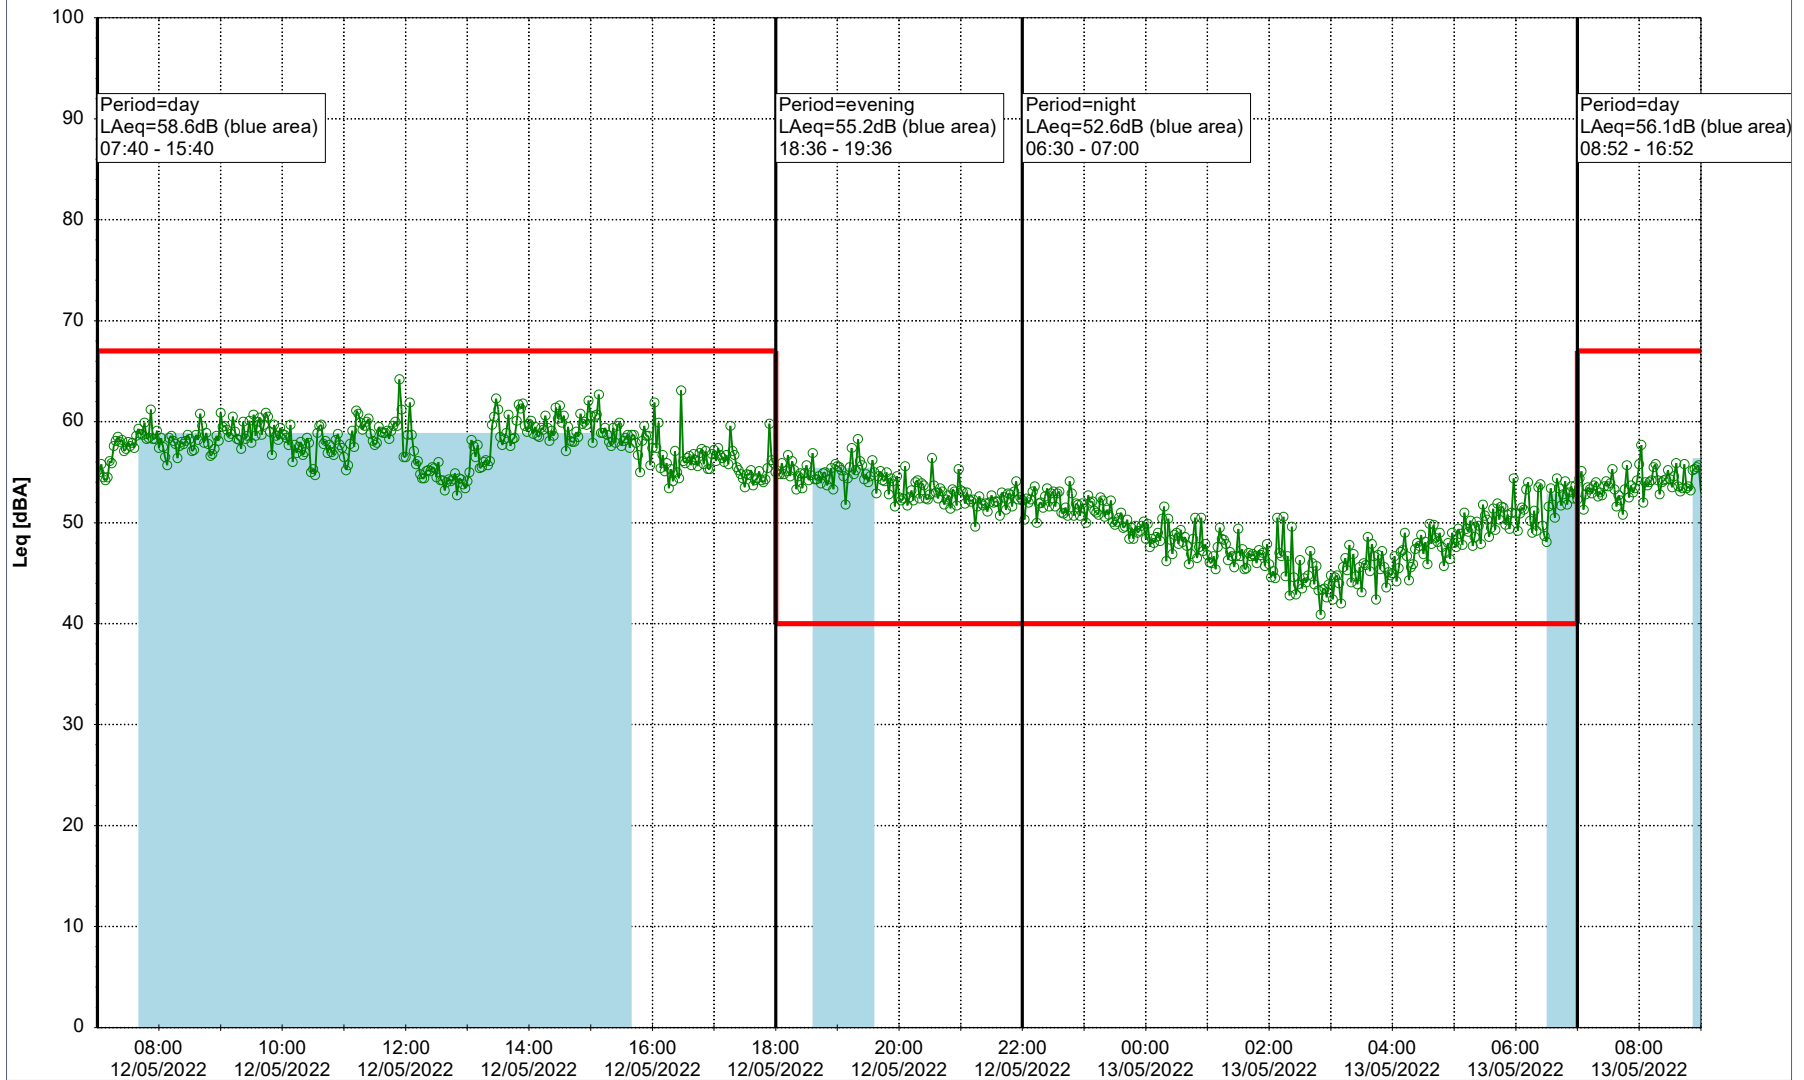

Plan View

Remarks

...

Noise Time Related Diagram

11/05/2022
12/05/2022

○○○ SLU_NS01

Project: Kronos Sydhavnen
Construction: Sluseholmen
Location: N-V

Plan View

Remarks

...

Noise Time Related Diagram

12/05/2022
13/05/2022

○○○○ SLU_NS01

Project: Kronos Sydhavnen
Construction: Sluseholmen
Location: N-V

Plan View

Remarks

...

Noise Time Related Diagram

13/05/2022
14/05/2022

○○○○ SLU_NS01

Project: Kronos Sydhavnen
Construction: Sluseholmen
Location: N-V

Plan View

Remarks

...

Noise Time Related Diagram

14/05/2022
15/05/2022

○○○ SLU_NS01

Project: Kronos Sydhavnen
Construction: Sluseholmen
Location: N-V

Plan View

Remarks

...

Noise Time Related Diagram