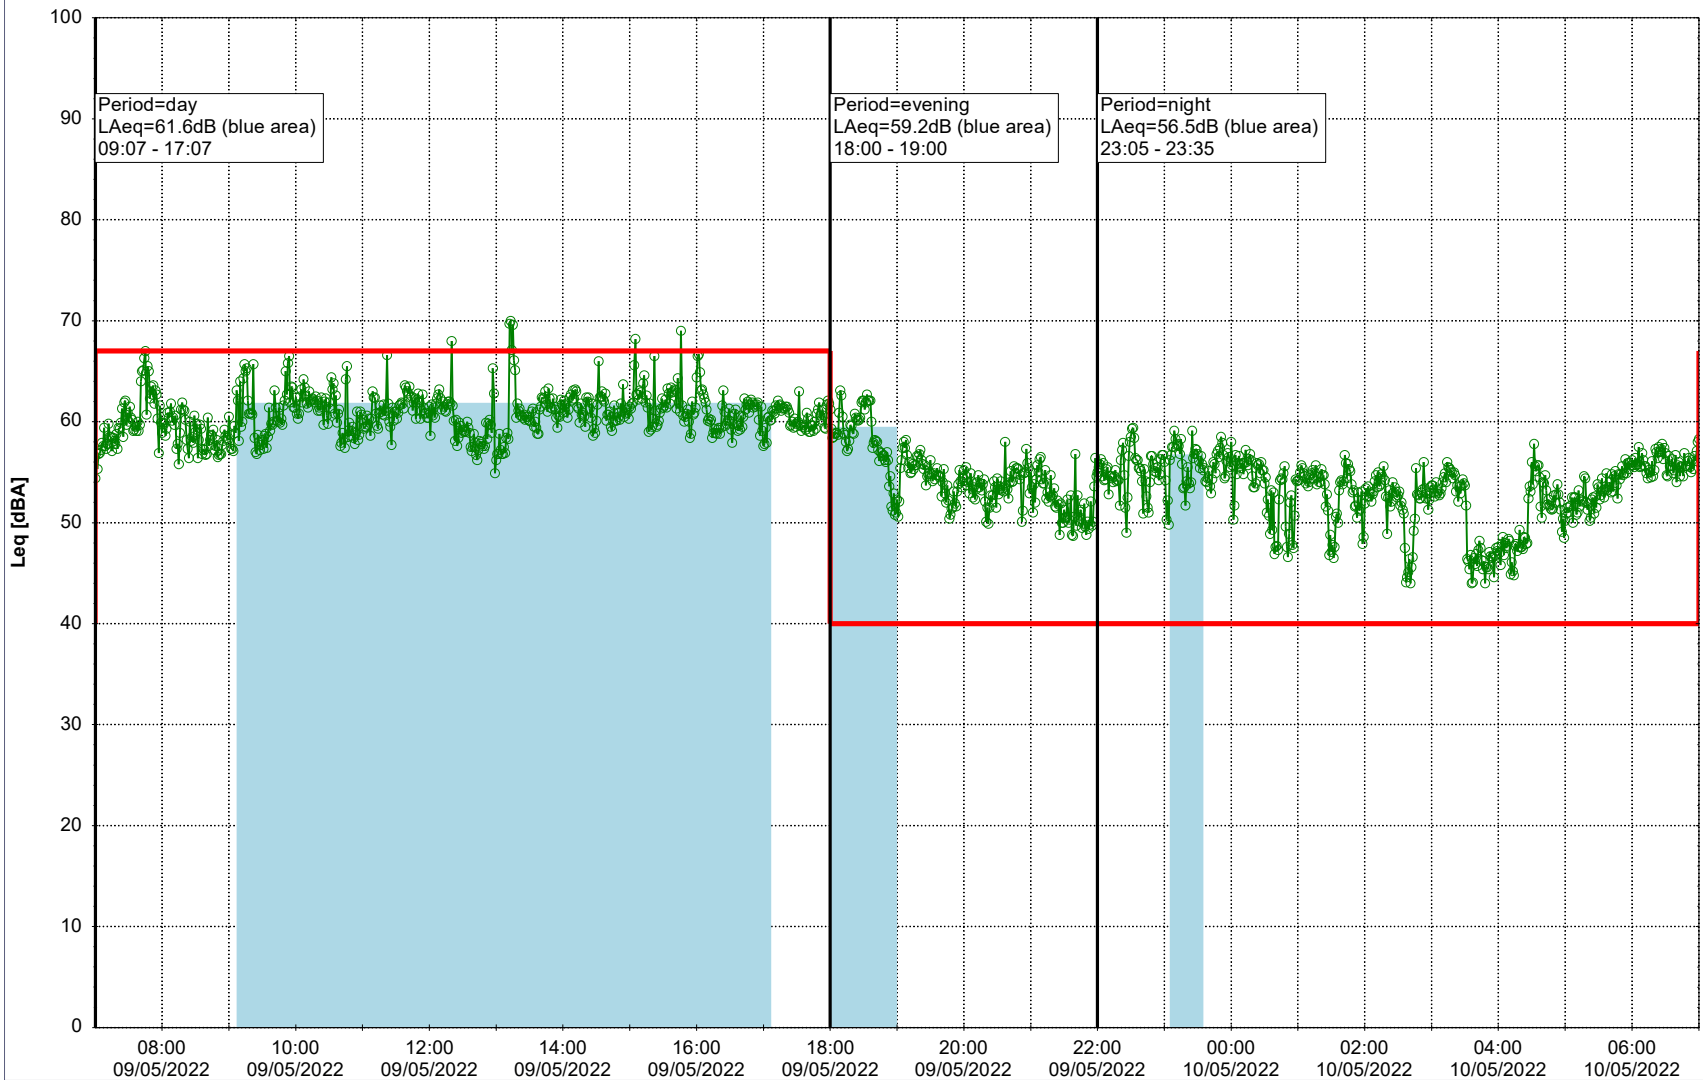

Project: Kronos Sydhavnen
Construction: Sluseholmen
Location: N-V

Plan View

Remarks

...

Noise Time Related Diagram

09/05/2022
10/05/2022

○○○○ SLU_NS01

Project: Kronos Sydhavnen
Construction: Sluseholmen
Location: N-V

Plan View

0 5 10 15 20 [m]

Remarks

...

Noise Time Related Diagram

10/05/2022
11/05/2022

○○○○ SLU_NS01

Project: Kronos Sydhavnen
Construction: Sluseholmen
Location: N-V

Plan View

Remarks

...

Noise Time Related Diagram

11/05/2022
12/05/2022

○○○ SLU_NS01

Project: Kronos Sydhavnen
Construction: Sluseholmen
Location: N-V

Plan View

...

Noise Time Related Diagram

13/05/2022
14/05/2022

○○○○ SLU_NS01

Project: Kronos Sydhavnen
Construction: Sluseholmen
Location: N-V

Plan View

Remarks

...