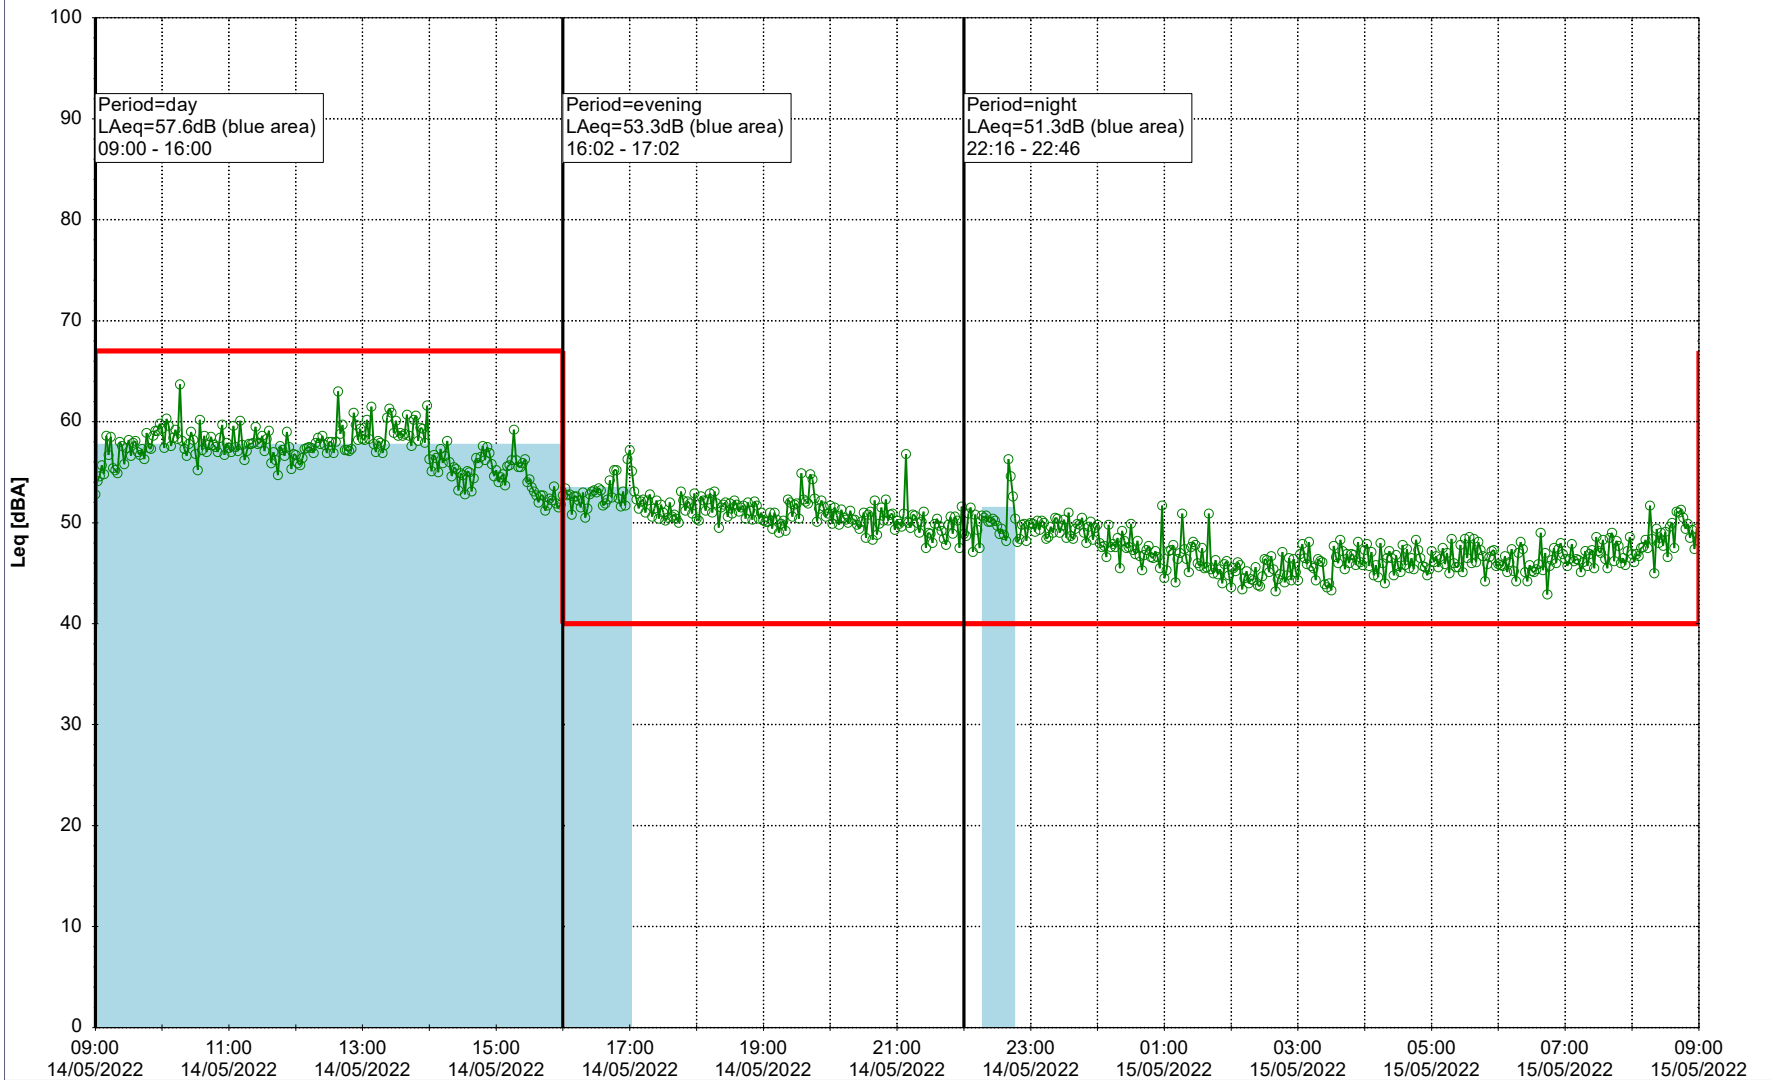

...

Noise Time Related Diagram

13/05/2022
14/05/2022

○○○○ SLU_NS01

Project: Kronos Sydhavnen
Construction: Sluseholmen
Location: N-V

Plan View

Remarks

...

Noise Time Related Diagram

14/05/2022
15/05/2022

○○○ SLU_NS01

Project: Kronos Sydhavnen
Construction: Sluseholmen
Location: N-V

Plan View

Remarks

...

Noise Time Related Diagram