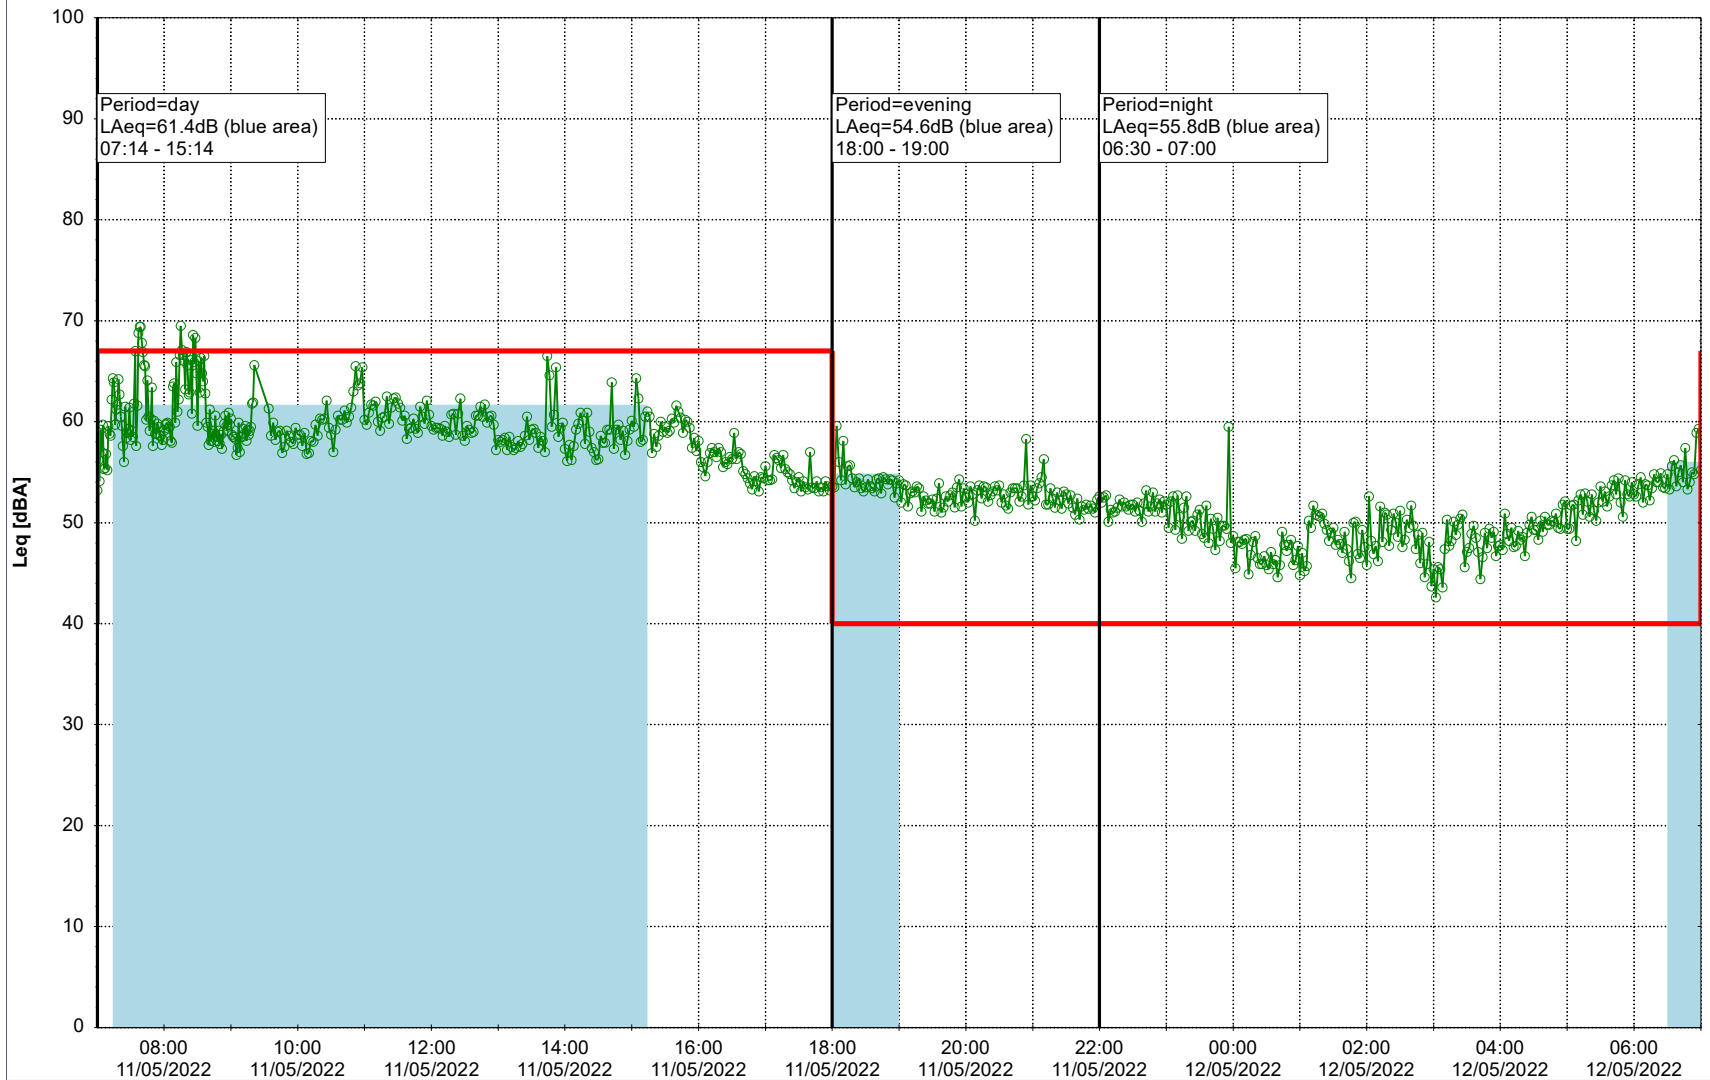

Plan View

Remarks

...

Noise Time Related Diagram

11/05/2022
12/05/2022

○○○ SLU_NS01

Project: Kronos Sydhavnen
Construction: Sluseholmen
Location: N-V

Plan View

Remarks

...

Noise Time Related Diagram

12/05/2022
13/05/2022

○○○○ SLU_NS01

Project: Kronos Sydhavnen
Construction: Sluseholmen
Location: N-V

Plan View

Remarks

...

Noise Time Related Diagram

13/05/2022
14/05/2022

○○○○ SLU_NS01

Project: Kronos Sydhavnen
Construction: Sluseholmen
Location: N-V

Plan View

Remarks

...

Noise Time Related Diagram

14/05/2022
15/05/2022

○○○ SLU_NS01

Project: Kronos Sydhavnen
Construction: Sluseholmen
Location: N-V

Plan View

Remarks

...

Noise Time Related Diagram