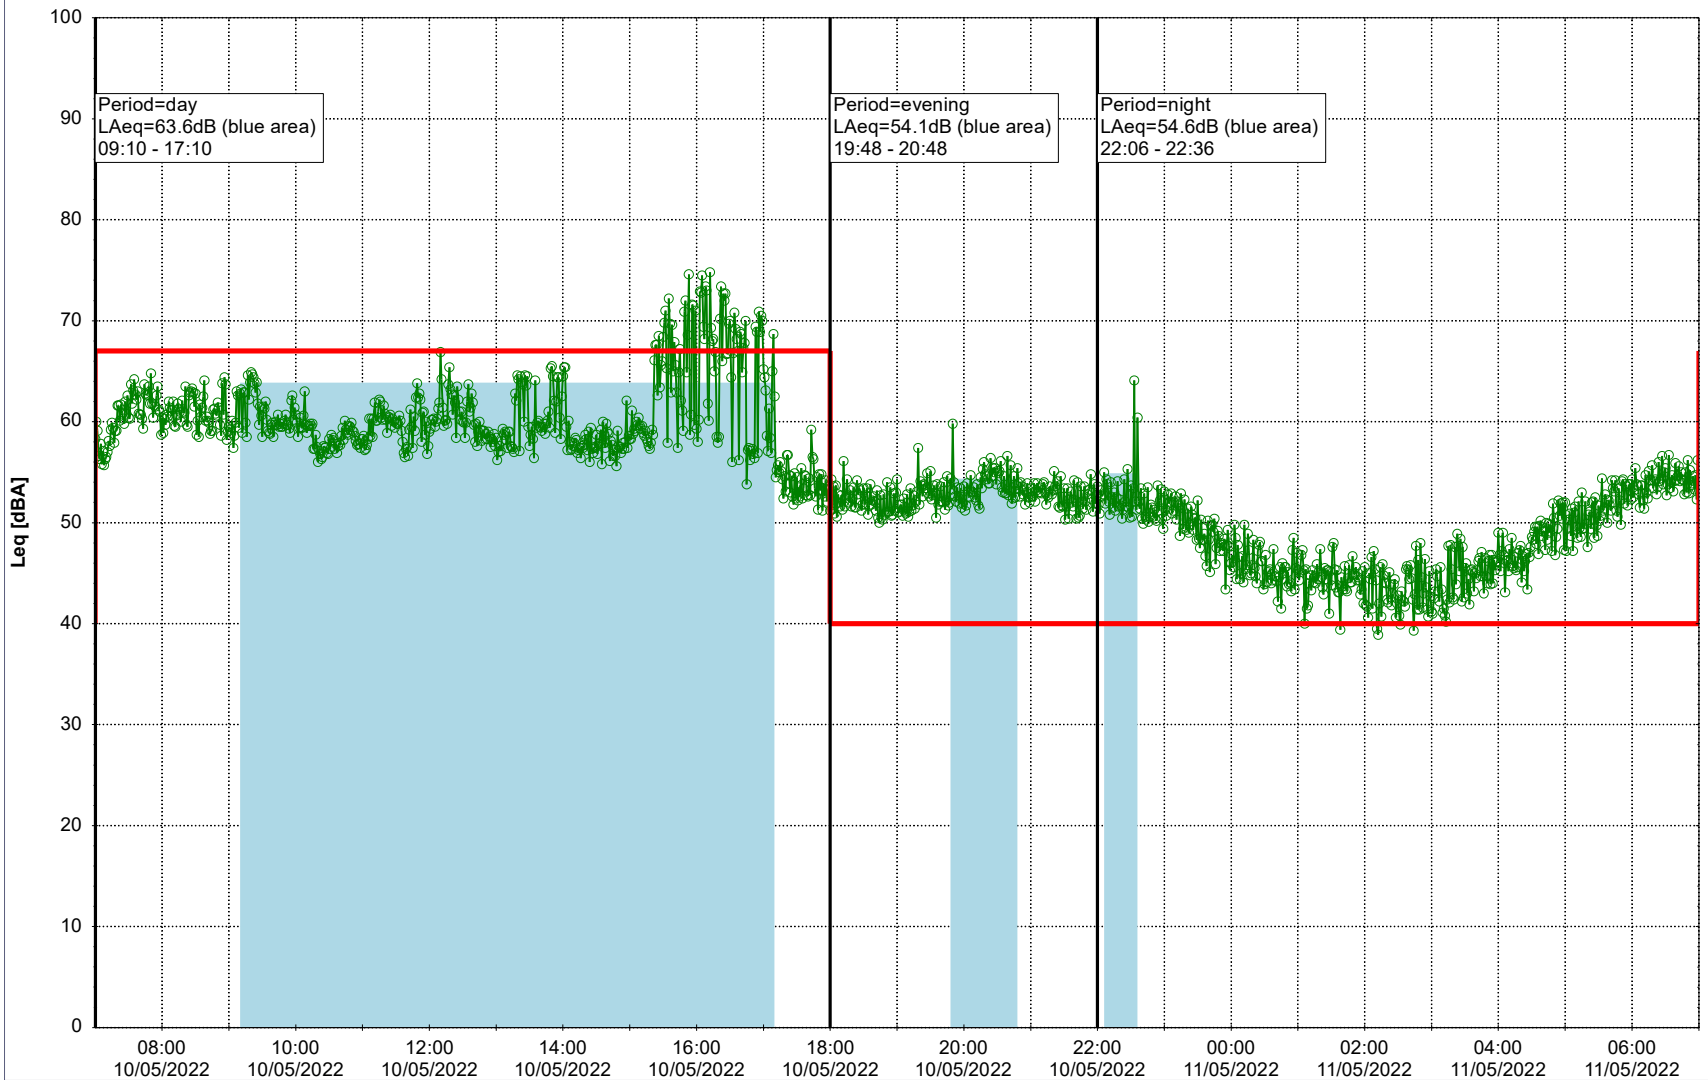

Plan View

0 5 10 15 20 [m]

Remarks

...

Noise Time Related Diagram

10/05/2022
11/05/2022

○○○○ SLU_NS01

Project: Kronos Sydhavnen
Construction: Sluseholmen
Location: N-V

Plan View

Remarks

...

Noise Time Related Diagram

11/05/2022
12/05/2022

○○○ SLU_NS01

Project: Kronos Sydhavnen
Construction: Sluseholmen
Location: N-V

Plan View

...

Noise Time Related Diagram

13/05/2022
14/05/2022

○○○○ SLU_NS01

Project: Kronos Sydhavnen
Construction: Sluseholmen
Location: N-V

Plan View

Remarks

...

Noise Time Related Diagram

14/05/2022
15/05/2022

○○○ SLU_NS01

Project: Kronos Sydhavnen
Construction: Sluseholmen
Location: N-V

Plan View

Remarks

...

Noise Time Related Diagram