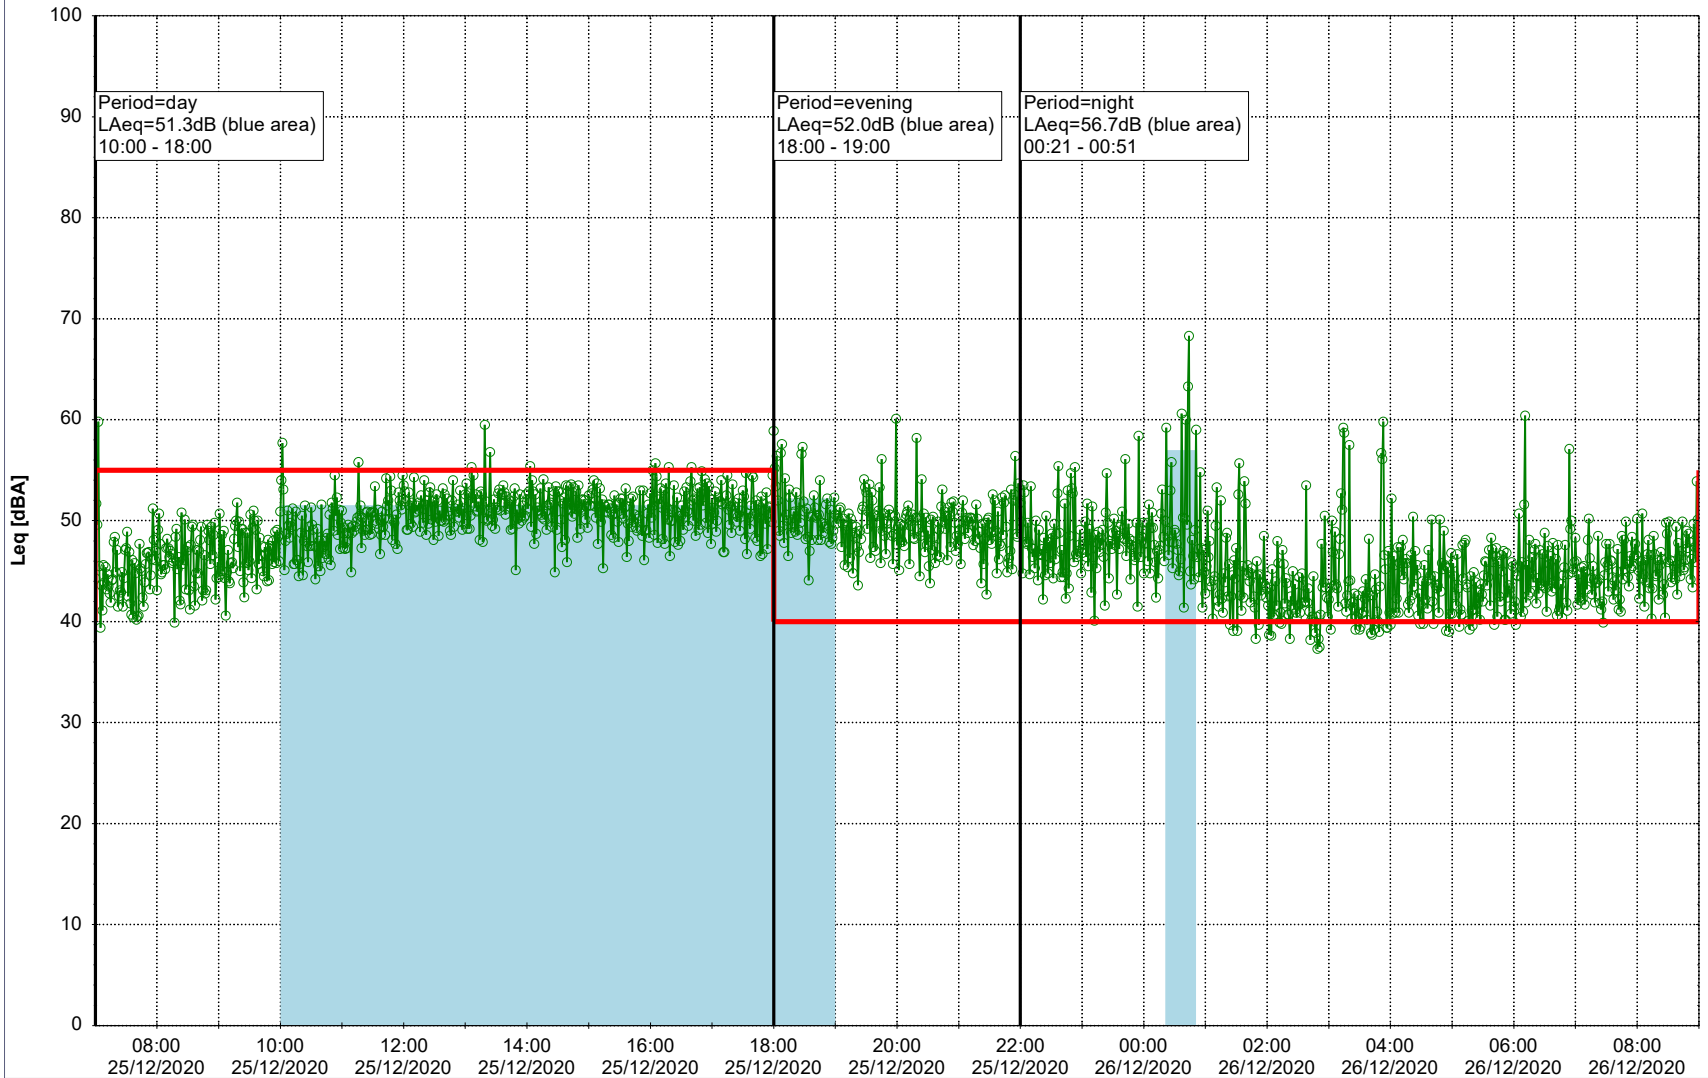

...

Noise Time Related Diagram

24/12/2020
25/12/2020

○ ○ ○ ○ HOL_NS01

Project: Kronos Sydhavnen
Construction: Havneholmen
Location: N-V

Plan View

Remarks

...

Noise Time Related Diagram

25/12/2020
26/12/2020

○ ○ ○ ○ HOL_NS01

Project: Kronos Sydhavnen
Construction: Havneholmen
Location: N-V

Plan View

Remarks

...

Noise Time Related Diagram

26/12/2020
27/12/2020

○ ○ ○ ○ HOL_NS01

Project: Kronos Sydhavnen
Construction: Havneholmen
Location: N-V

Plan View

Remarks

...

Noise Time Related Diagram

27/12/2020
28/12/2020