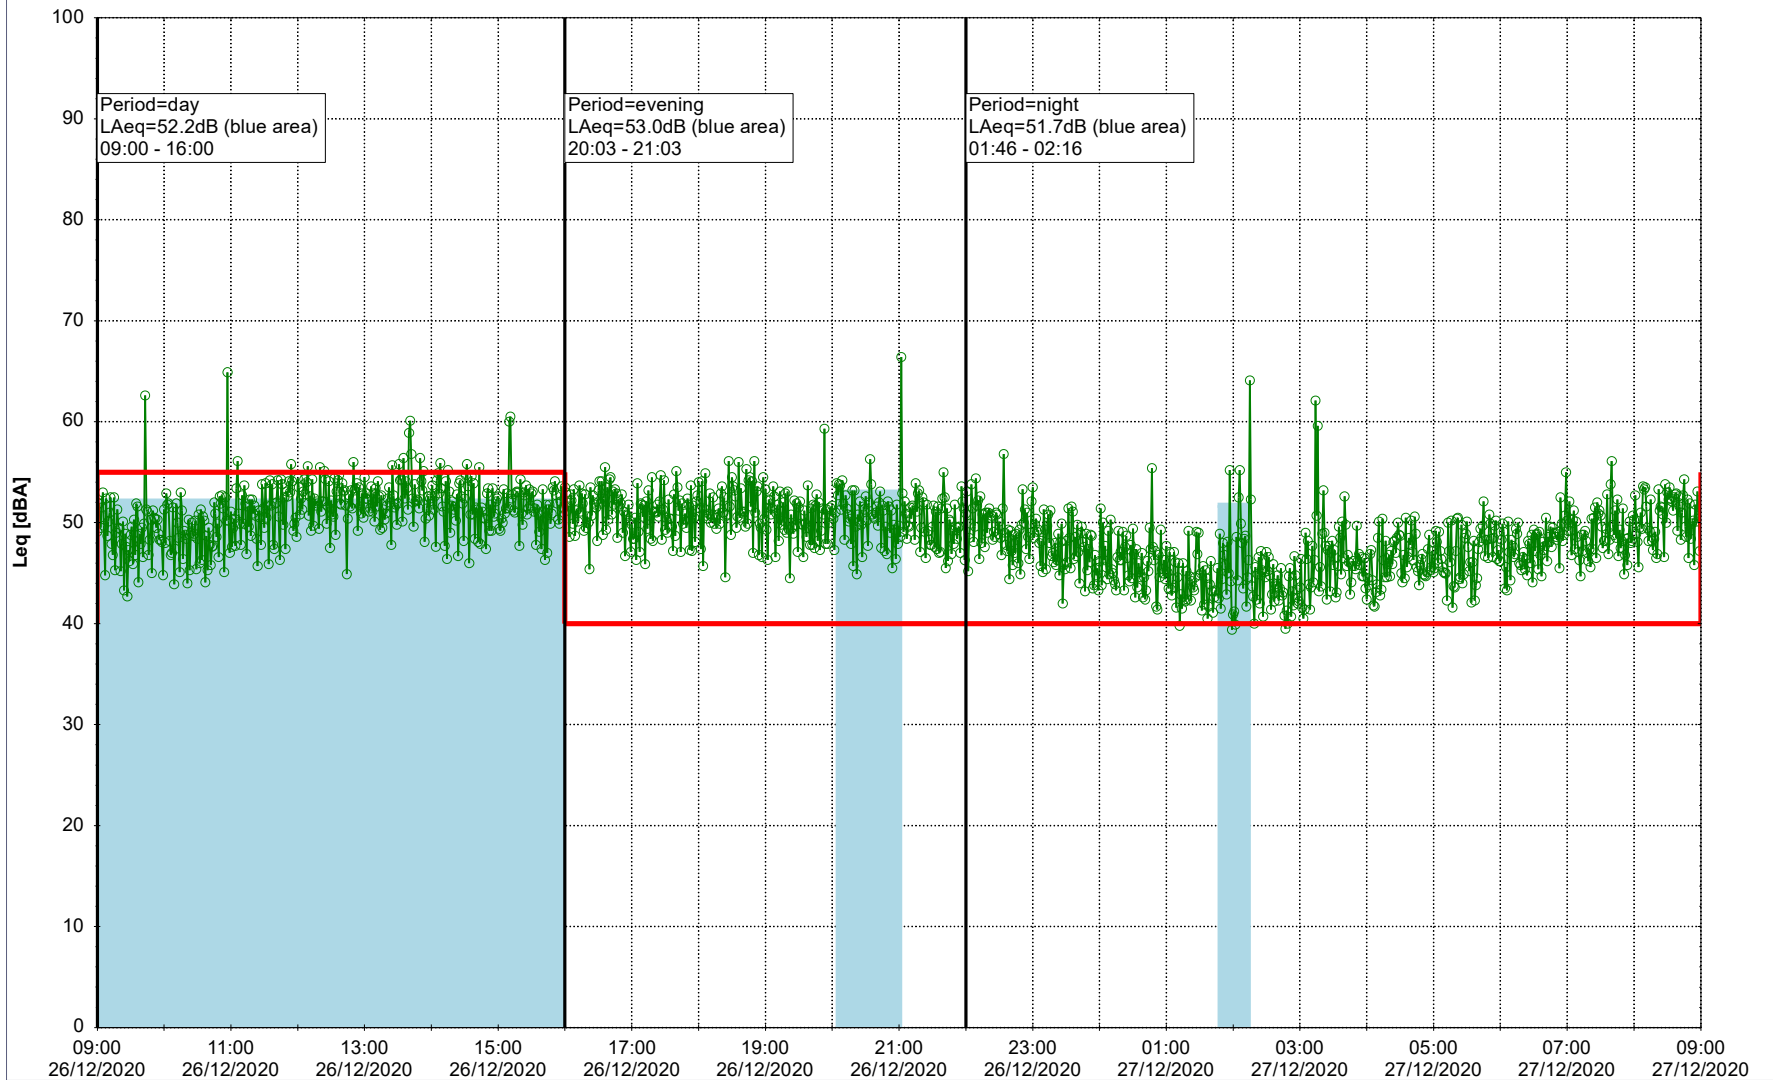

Noise Time Related Diagram

25/12/2020
26/12/2020

○ ○ ○ ○ HOL_NS01

Project: Kronos Sydhavnen
Construction: Havneholmen
Location: N-V

Plan View

Remarks

...

Noise Time Related Diagram

26/12/2020
27/12/2020

○ ○ ○ ○ HOL_NS01

Project: Kronos Sydhavnen
Construction: Havneholmen
Location: N-V

Plan View

Remarks

...

Noise Time Related Diagram

27/12/2020
28/12/2020