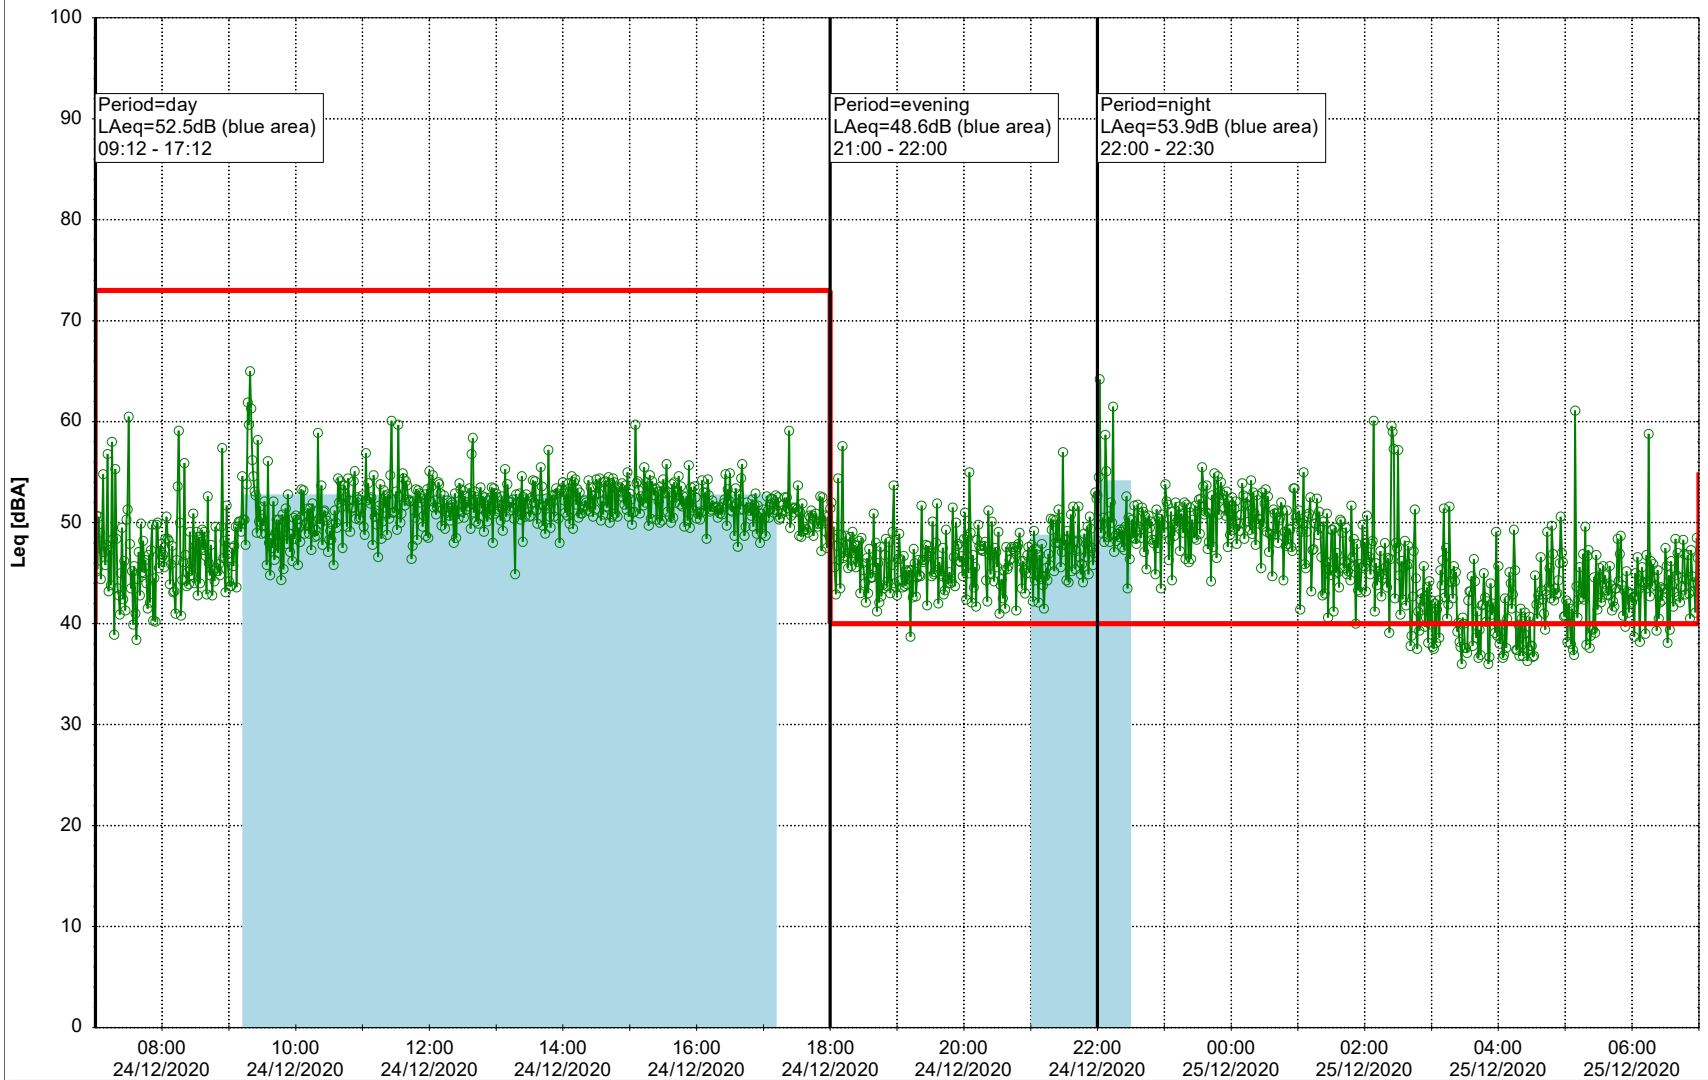

Remarks

...

Noise Time Related Diagram

23/12/2020
24/12/2020

○ ○ ○ ○ HOL_NS01

Project: Kronos Sydhavnen
Construction: Havneholmen
Location: N-V

Plan View

Remarks

...

Noise Time Related Diagram

24/12/2020
25/12/2020

○ ○ ○ ○ HOL_NS01

Project: Kronos Sydhavnen
Construction: Havneholmen
Location: N-V

Plan View

Remarks

...

Noise Time Related Diagram

25/12/2020
26/12/2020

○ ○ ○ ○ HOL_NS01

Project: Kronos Sydhavnen
Construction: Havneholmen
Location: N-V

Plan View

Remarks

...

Noise Time Related Diagram

26/12/2020
27/12/2020

○ ○ ○ ○ HOL_NS01

Project: Kronos Sydhavnen
Construction: Havneholmen
Location: N-V

Plan View

Remarks

...

Noise Time Related Diagram

27/12/2020
28/12/2020