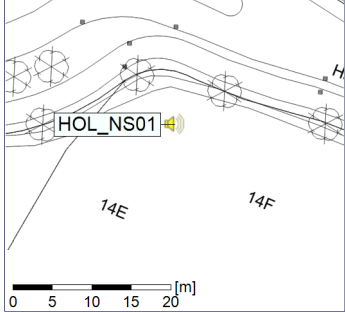

Project: Kronos Sydhavnen
Construction: Havneholmen
Location: N-V

Plan View

Remarks

...

Noise Time Related Diagram

21/12/2020
22/12/2020

○ ○ ○ ○ HOL_NS01

Project: Kronos Sydhavnen
Construction: Havneholmen
Location: N-V

22/12/2020
23/12/2020

Plan View

Remarks

...

Noise Time Related Diagram

○ ○ ○ ○ HOL_NS01

Project: Kronos Sydhavnen
Construction: Havneholmen
Location: N-V

Plan View

Noise Time Related Diagram

25/12/2020
26/12/2020

○ ○ ○ ○ HOL_NS01

Project: Kronos Sydhavnen
Construction: Havneholmen
Location: N-V

Plan View

Remarks

...

Noise Time Related Diagram

26/12/2020
27/12/2020

○ ○ ○ ○ HOL_NS01

Project: Kronos Sydhavnen
Construction: Havneholmen
Location: N-V

Plan View

Remarks

...

Noise Time Related Diagram

27/12/2020
28/12/2020