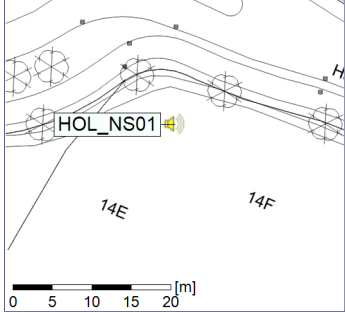

22/12/2020
23/12/2020

Plan View

Remarks

...

Noise Time Related Diagram

○ ○ ○ ○ HOL_NS01

Project: Kronos Sydhavnen
Construction: Havneholmen
Location: N-V

Plan View