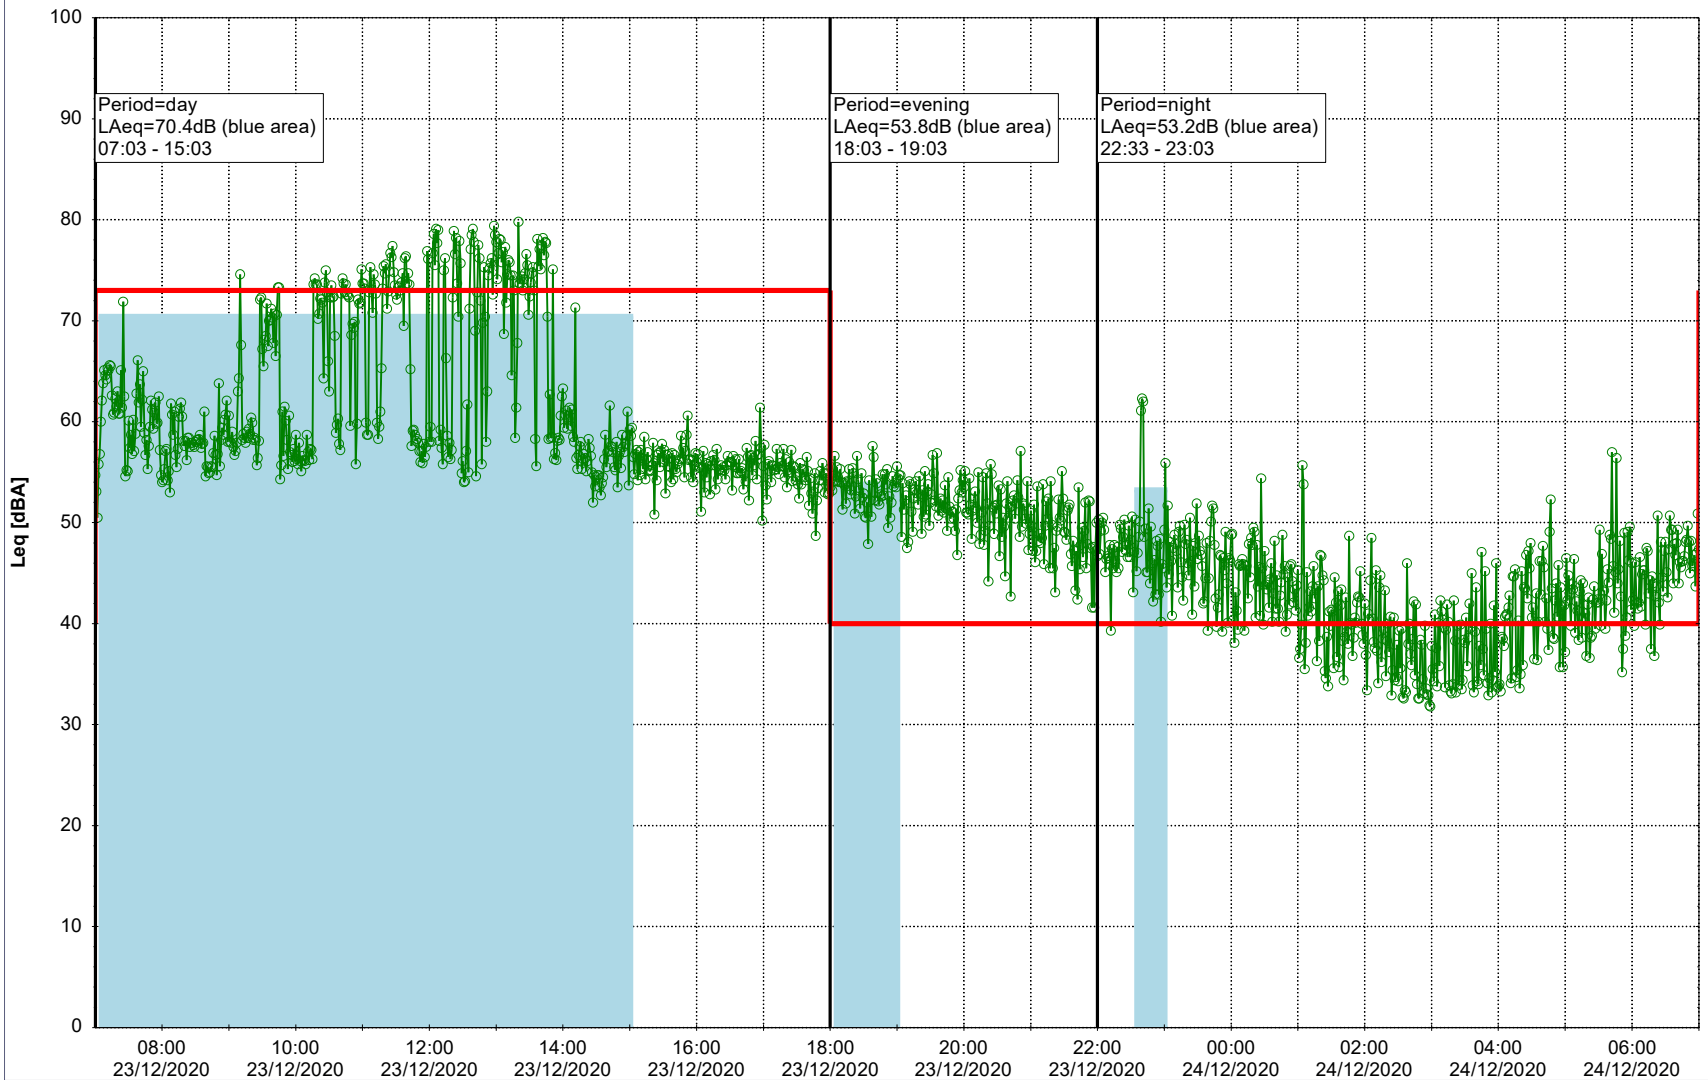

22/12/2020
23/12/2020

Plan View

Remarks

...

Noise Time Related Diagram

○ ○ ○ ○ HOL_NS01

Project: Kronos Sydhavnen
Construction: Havneholmen
Location: N-V

Plan View

Remarks

...

Noise Time Related Diagram

23/12/2020
24/12/2020

○ ○ ○ ○ HOL_NS01

Project: Kronos Sydhavnen
Construction: Havneholmen
Location: N-V

Plan View

Remarks

...

Noise Time Related Diagram

24/12/2020
25/12/2020

○ ○ ○ ○ HOL_NS01

Project: Kronos Sydhavnen
Construction: Havneholmen
Location: N-V

Plan View

Remarks

...

Noise Time Related Diagram

25/12/2020
26/12/2020

○ ○ ○ ○ HOL_NS01

Project: Kronos Sydhavnen
Construction: Havneholmen
Location: N-V

Plan View

Remarks

...

Noise Time Related Diagram