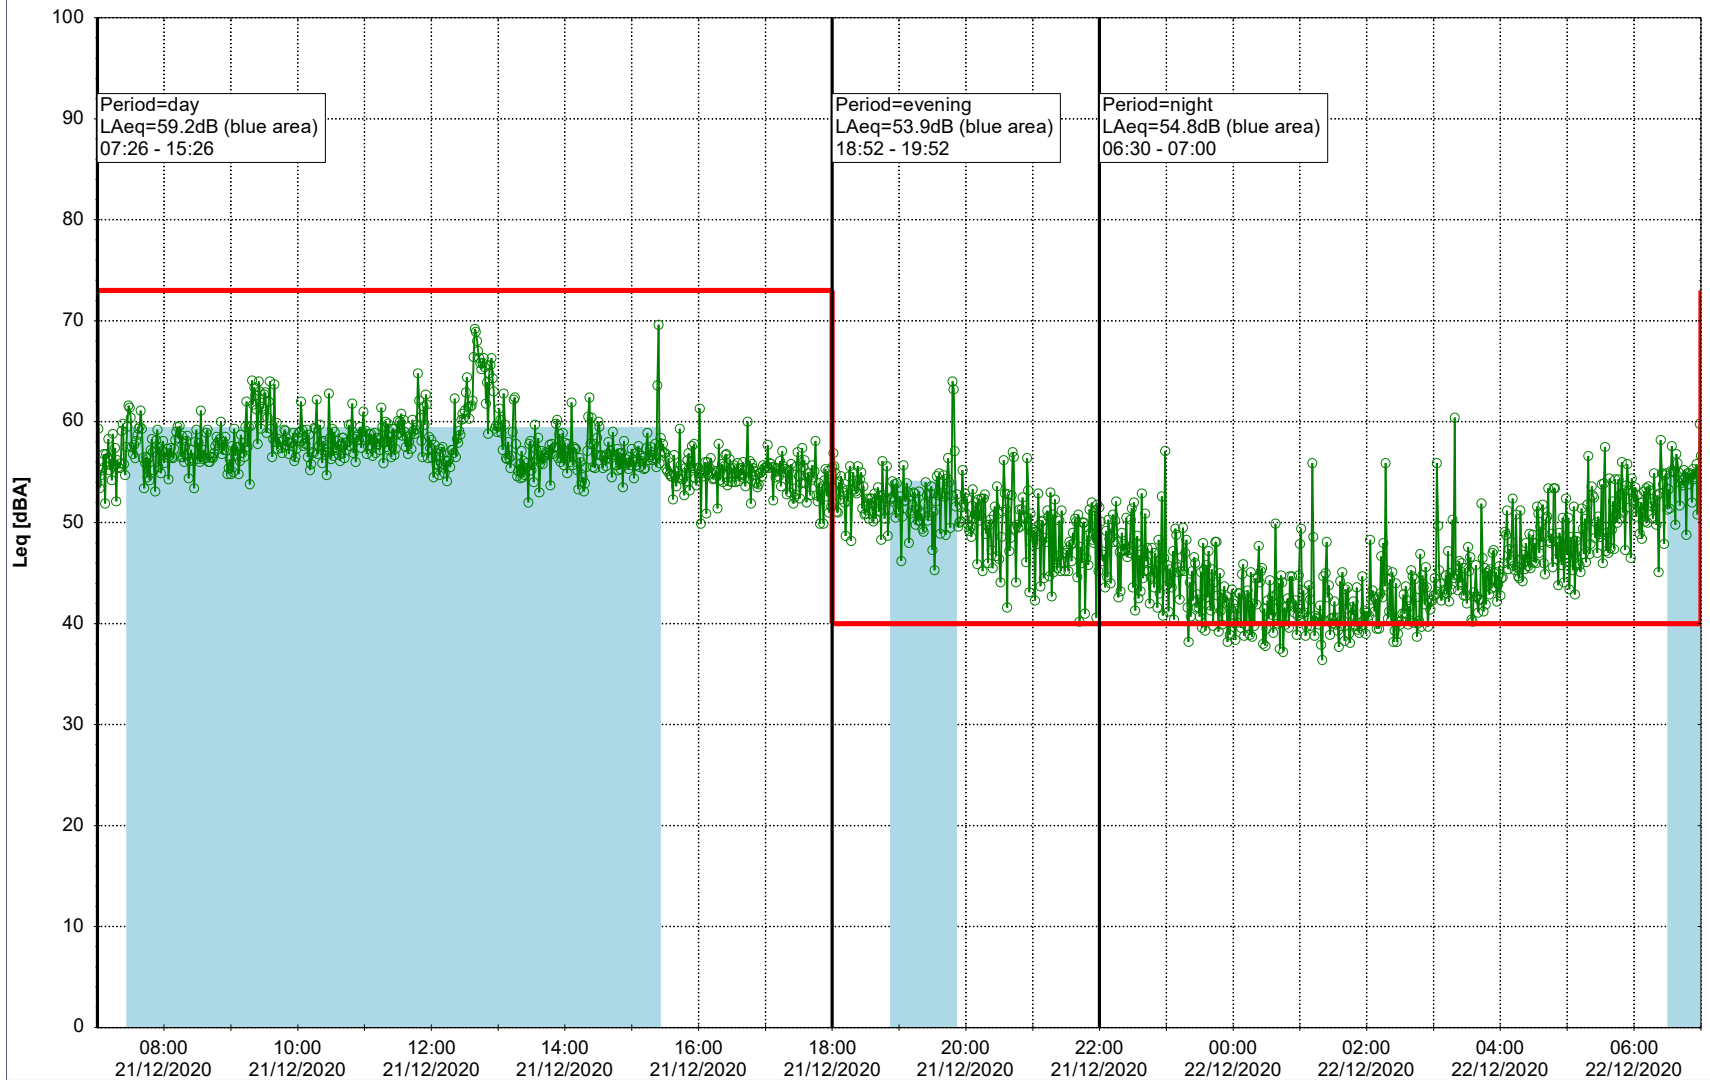

Project: Kronos Sydhavnen
Construction: Havneholmen
Location: N-V

Plan View

Remarks

...

Noise Time Related Diagram

21/12/2020
22/12/2020

○ ○ ○ ○ HOL_NS01

Project: Kronos Sydhavnen
Construction: Havneholmen
Location: N-V

22/12/2020
23/12/2020

Plan View

Remarks

...

Noise Time Related Diagram

○ ○ ○ ○ HOL_NS01

Project: Kronos Sydhavnen
Construction: Havneholmen
Location: N-V

Plan View

Remarks

...

Noise Time Related Diagram

23/12/2020
24/12/2020

○ ○ ○ ○ HOL_NS01

Project: Kronos Sydhavnen
Construction: Havneholmen
Location: N-V

Plan View

Remarks

Noise Time Related Diagram

25/12/2020
26/12/2020

○ ○ ○ ○ HOL_NS01

Project: Kronos Sydhavnen
Construction: Havneholmen
Location: N-V

Plan View

Remarks

...

Noise Time Related Diagram