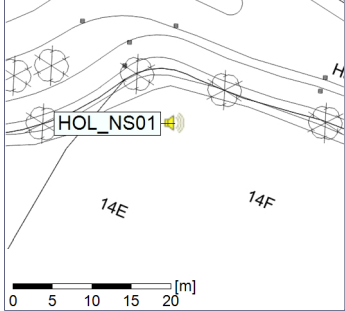

Noise Time Related Diagram

25/12/2020
26/12/2020

○ ○ ○ ○ HOL_NS01

Project: Kronos Sydhavnen
Construction: Havneholmen
Location: N-V

Plan View

Remarks

...

Noise Time Related Diagram

26/12/2020
27/12/2020

○ ○ ○ ○ HOL_NS01

Project: Kronos Sydhavnen
Construction: Havneholmen
Location: N-V

Plan View

Remarks

...

Noise Time Related Diagram

27/12/2020
28/12/2020