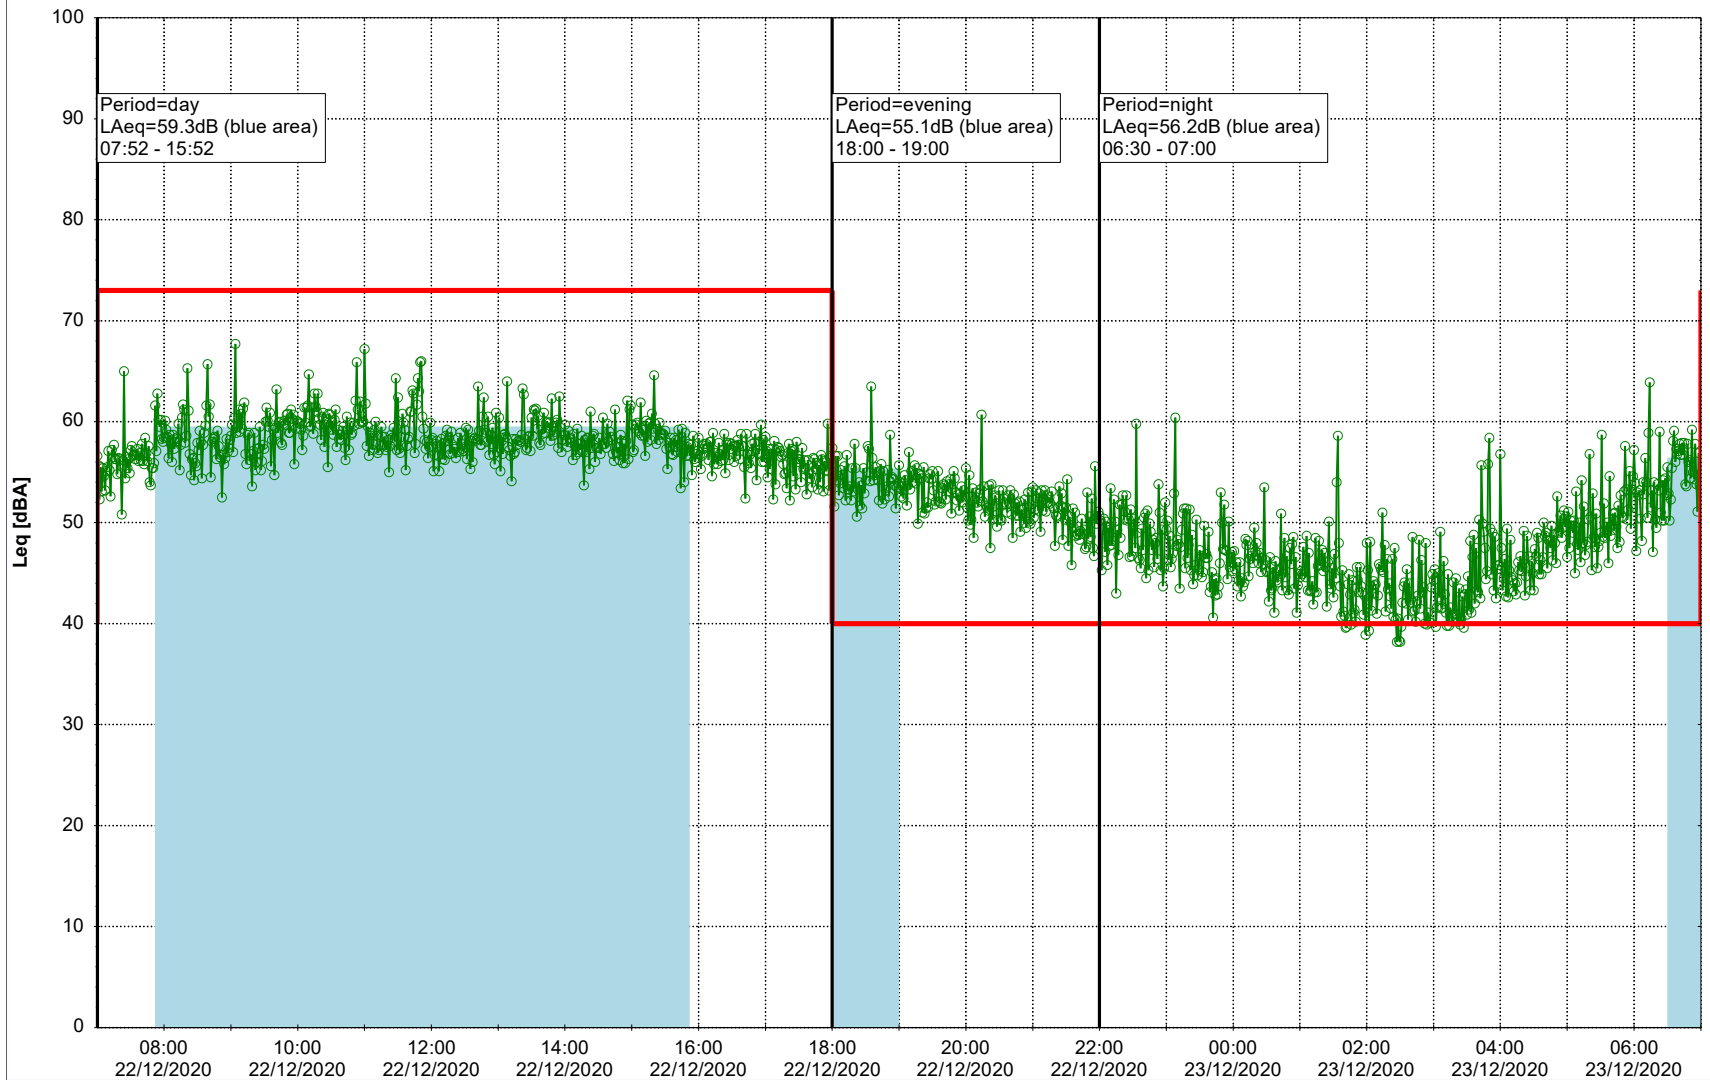

22/12/2020
23/12/2020

Plan View

Remarks

...

Noise Time Related Diagram

○ ○ ○ ○ HOL_NS01

Project: Kronos Sydhavnen
Construction: Havneholmen
Location: N-V

Plan View

Remarks

...

Noise Time Related Diagram

23/12/2020
24/12/2020

○ ○ ○ ○ HOL_NS01

Project: Kronos Sydhavnen
Construction: Havneholmen
Location: N-V

Plan View

Remarks

...

Noise Time Related Diagram

24/12/2020
25/12/2020

○ ○ ○ ○ HOL_NS01

Project: Kronos Sydhavnen
Construction: Havneholmen
Location: N-V

Plan View

Remarks

...

Noise Time Related Diagram

25/12/2020
26/12/2020

○ ○ ○ ○ HOL_NS01

Project: Kronos Sydhavnen
Construction: Havneholmen
Location: N-V

Plan View

Remarks

...

Noise Time Related Diagram