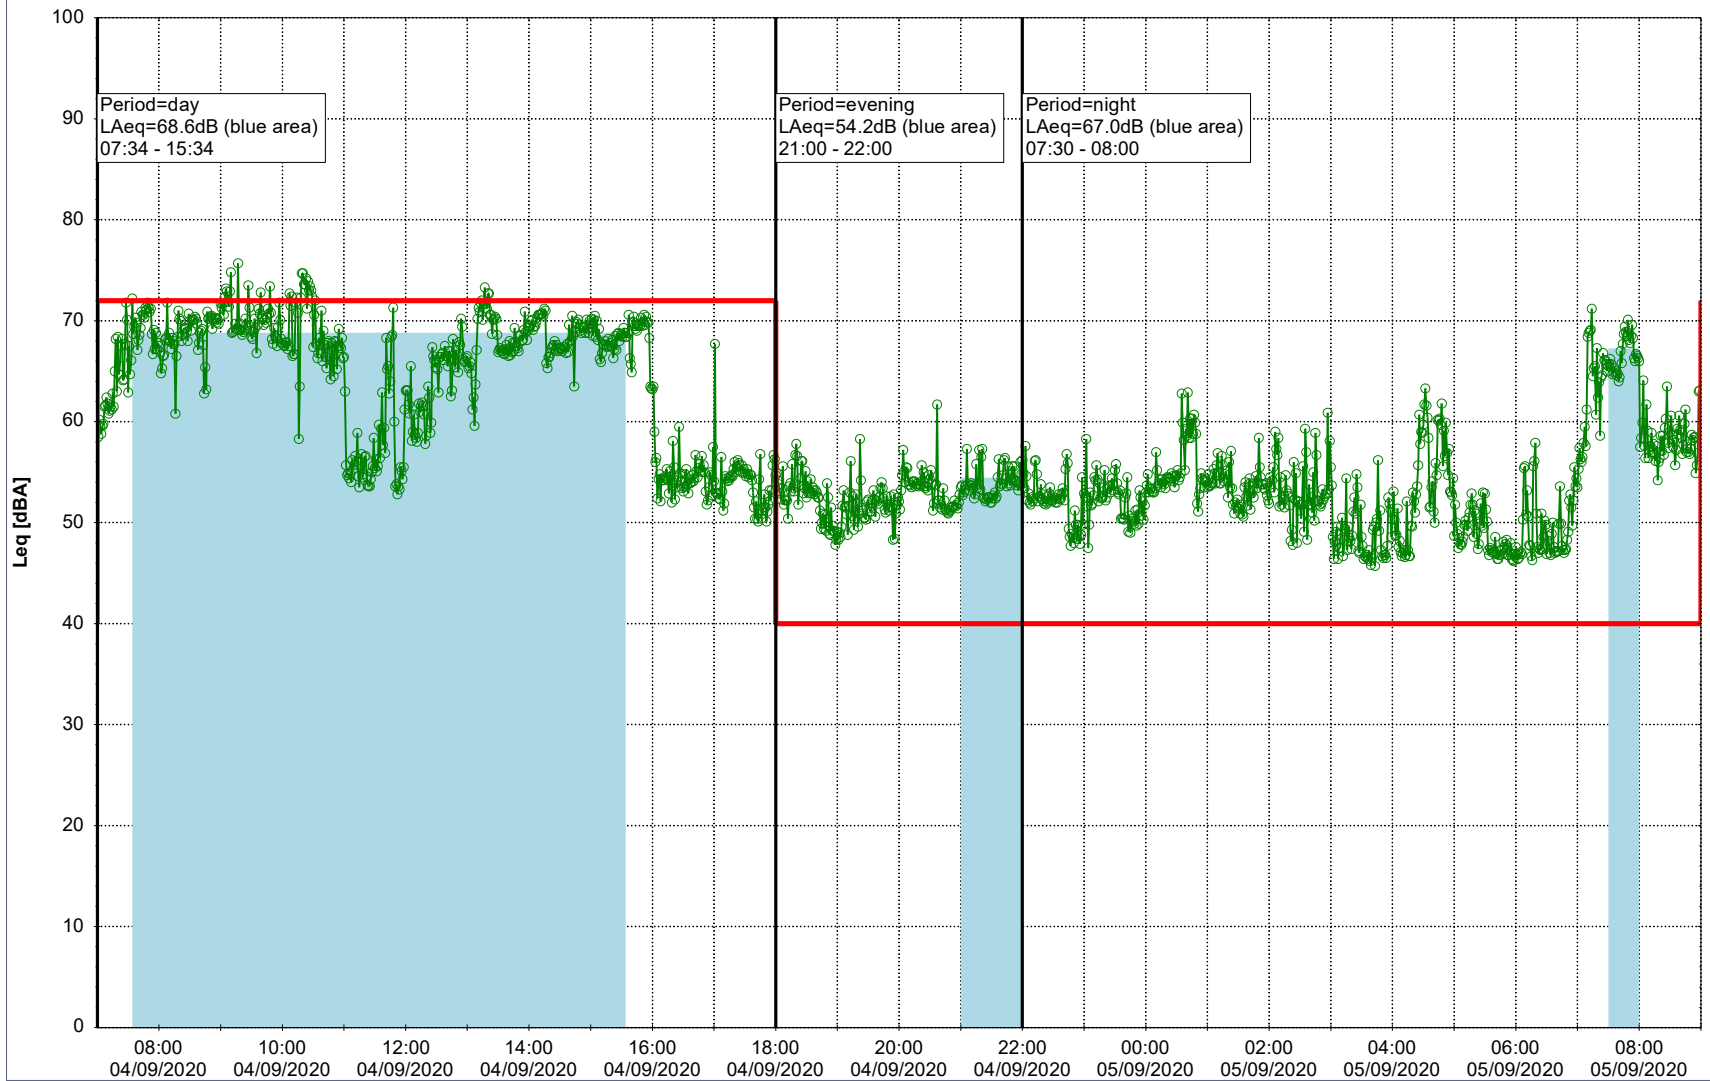

Remarks

...

Noise Time Related Diagram

○○○ MOP_NS01

Project: Kronos Sydhavnen
Construction: Mozarts Plads
Location: N-V

Plan View

Remarks

...

Noise Time Related Diagram

04/09/2020
05/09/2020

○○○○ MOP_NS01

Project: Kronos Sydhavnen
Construction: Mozarts Plads
Location: N-V

05/09/2020
06/09/2020

Plan View

Remarks

...

Noise Time Related Diagram

○○○ MOP_NS01

Project: Kronos Sydhavnen
Construction: Mozarts Plads
Location: N-V

Plan View

Remarks

...

Noise Time Related Diagram

06/09/2020
07/09/2020