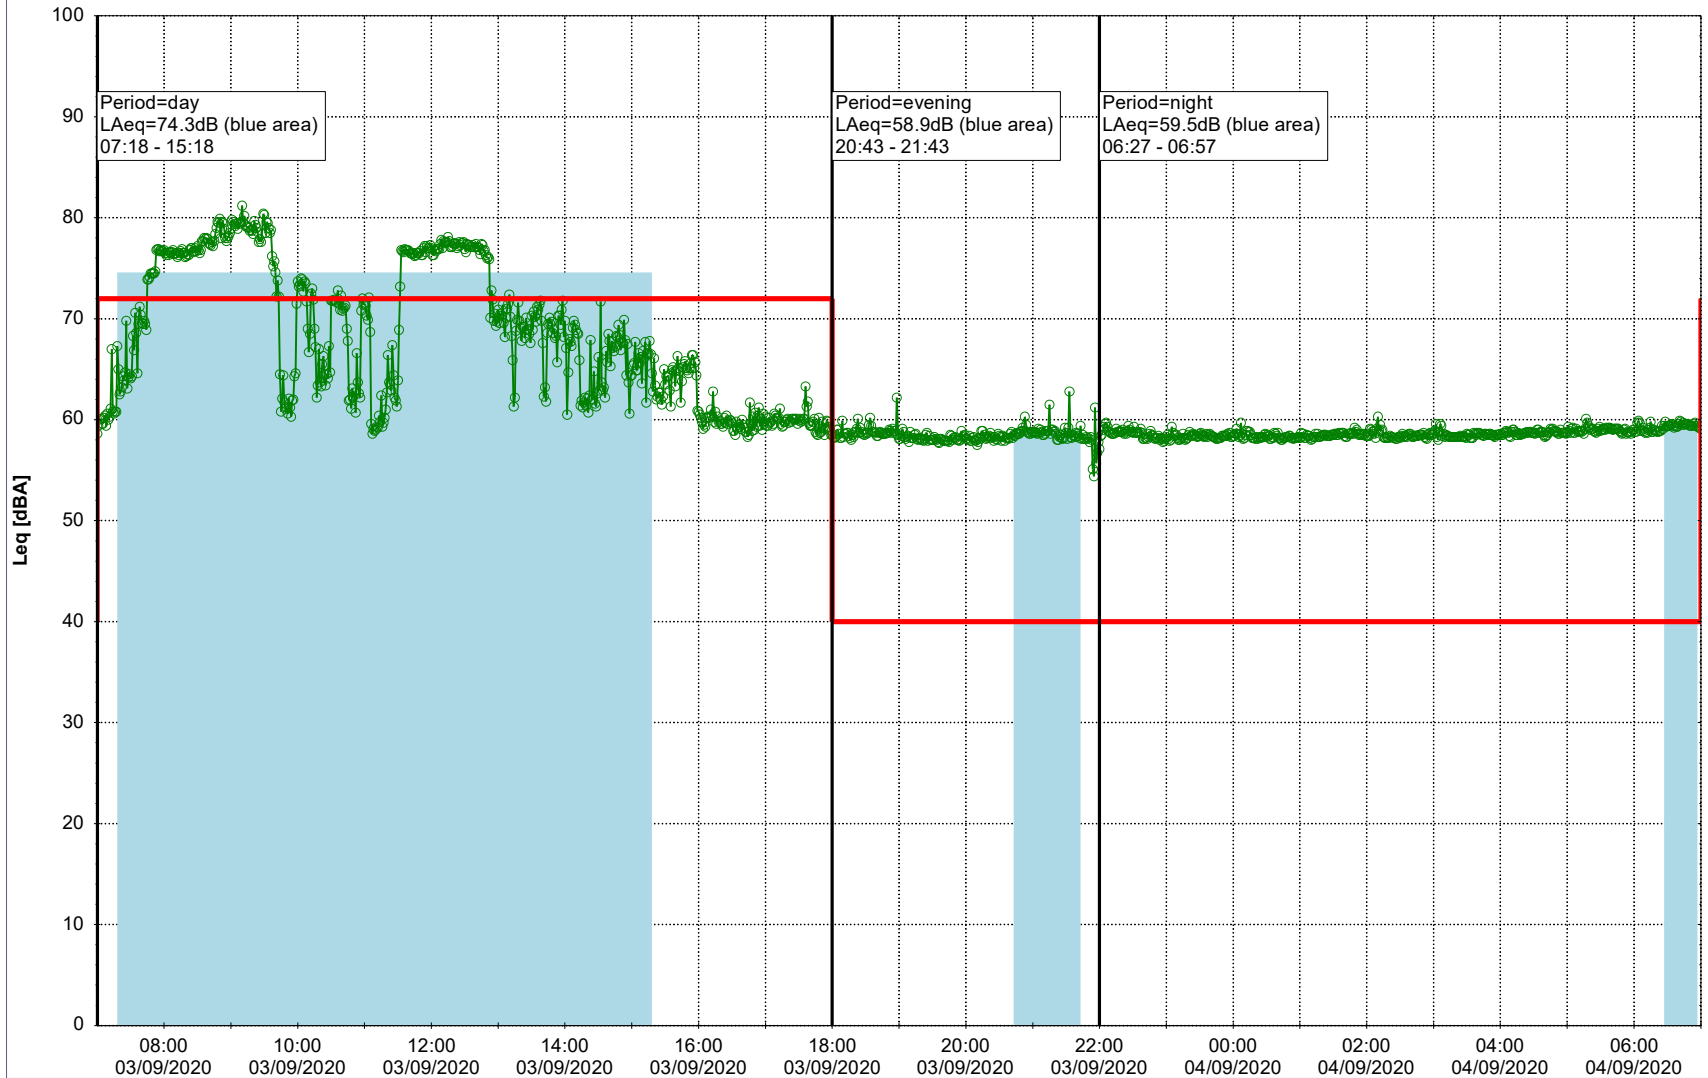

Plan View

Remarks

...

Noise Time Related Diagram

○○○○ MOP_NS01

Project: Kronos Sydhavnen
Construction: Mozarts Plads
Location: N-V

03/09/2020
04/09/2020

Plan View

Remarks

...

Noise Time Related Diagram

○○○ MOP_NS01

Project: Kronos Sydhavnen
Construction: Mozarts Plads
Location: N-V

Plan View

Remarks

...

Noise Time Related Diagram

○○○ MOP_NS01

Project: Kronos Sydhavnen
Construction: Mozarts Plads
Location: N-V

Plan View

Remarks

...

Noise Time Related Diagram

06/09/2020
07/09/2020