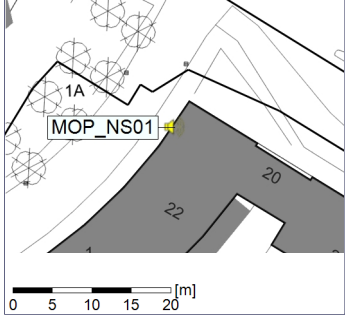

Project: Kronos Sydhavnen
Construction: Mozarts Plads
Location: N-V

02/09/2020
03/09/2020

Plan View