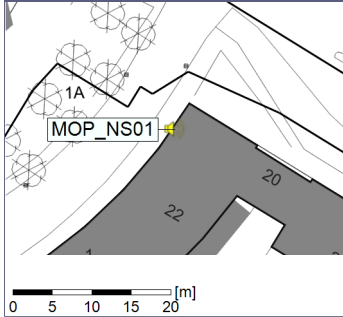

Project: Kronos Sydhavnen
Construction: Mozarts Plads
Location: N-V

31/08/2020
01/09/2020

Plan View

Remarks

...

Noise Time Related Diagram

○○○ MOP_NS01

Project: Kronos Sydhavnen
Construction: Mozarts Plads
Location: N-V