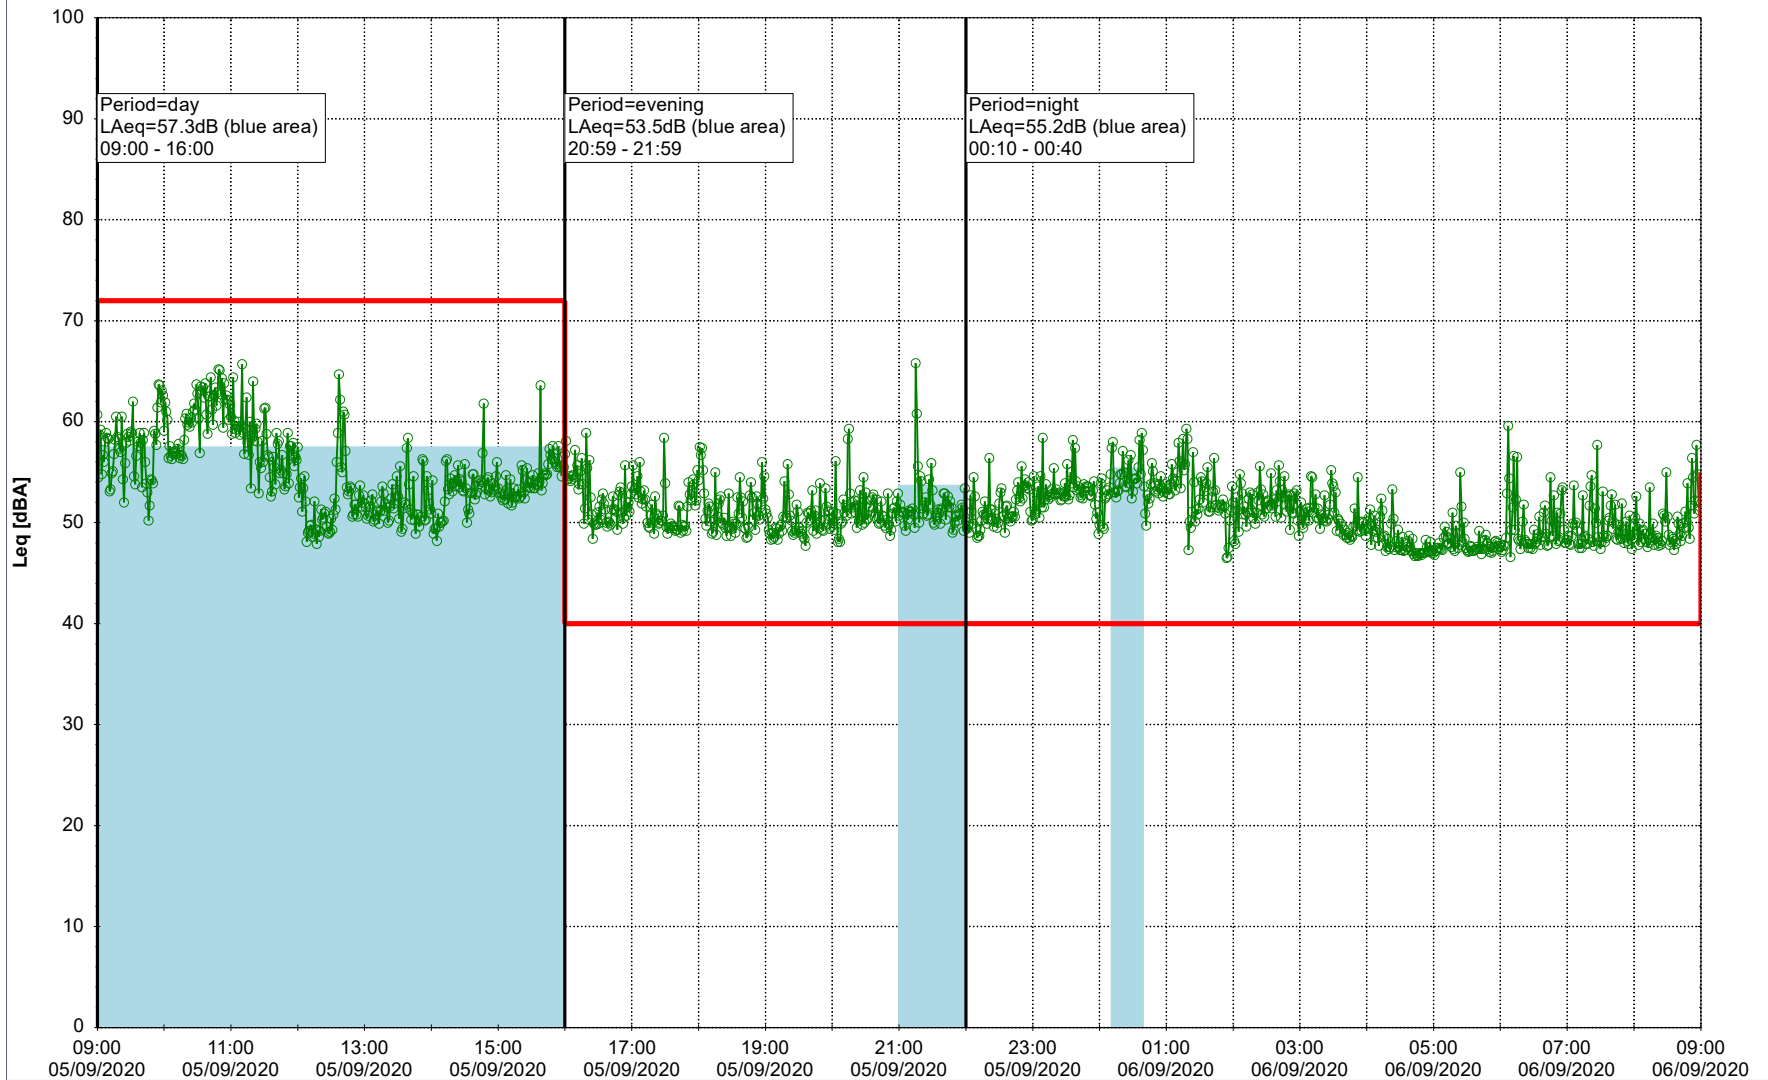

Noise Time Related Diagram

04/09/2020
05/09/2020

○○○○ MOP_NS01

Project: Kronos Sydhavnen
Construction: Mozarts Plads
Location: N-V

05/09/2020
06/09/2020

Plan View

Remarks

...

Noise Time Related Diagram

○○○ MOP_NS01

Project: Kronos Sydhavnen
Construction: Mozarts Plads
Location: N-V

Plan View

Remarks

...

Noise Time Related Diagram

06/09/2020
07/09/2020