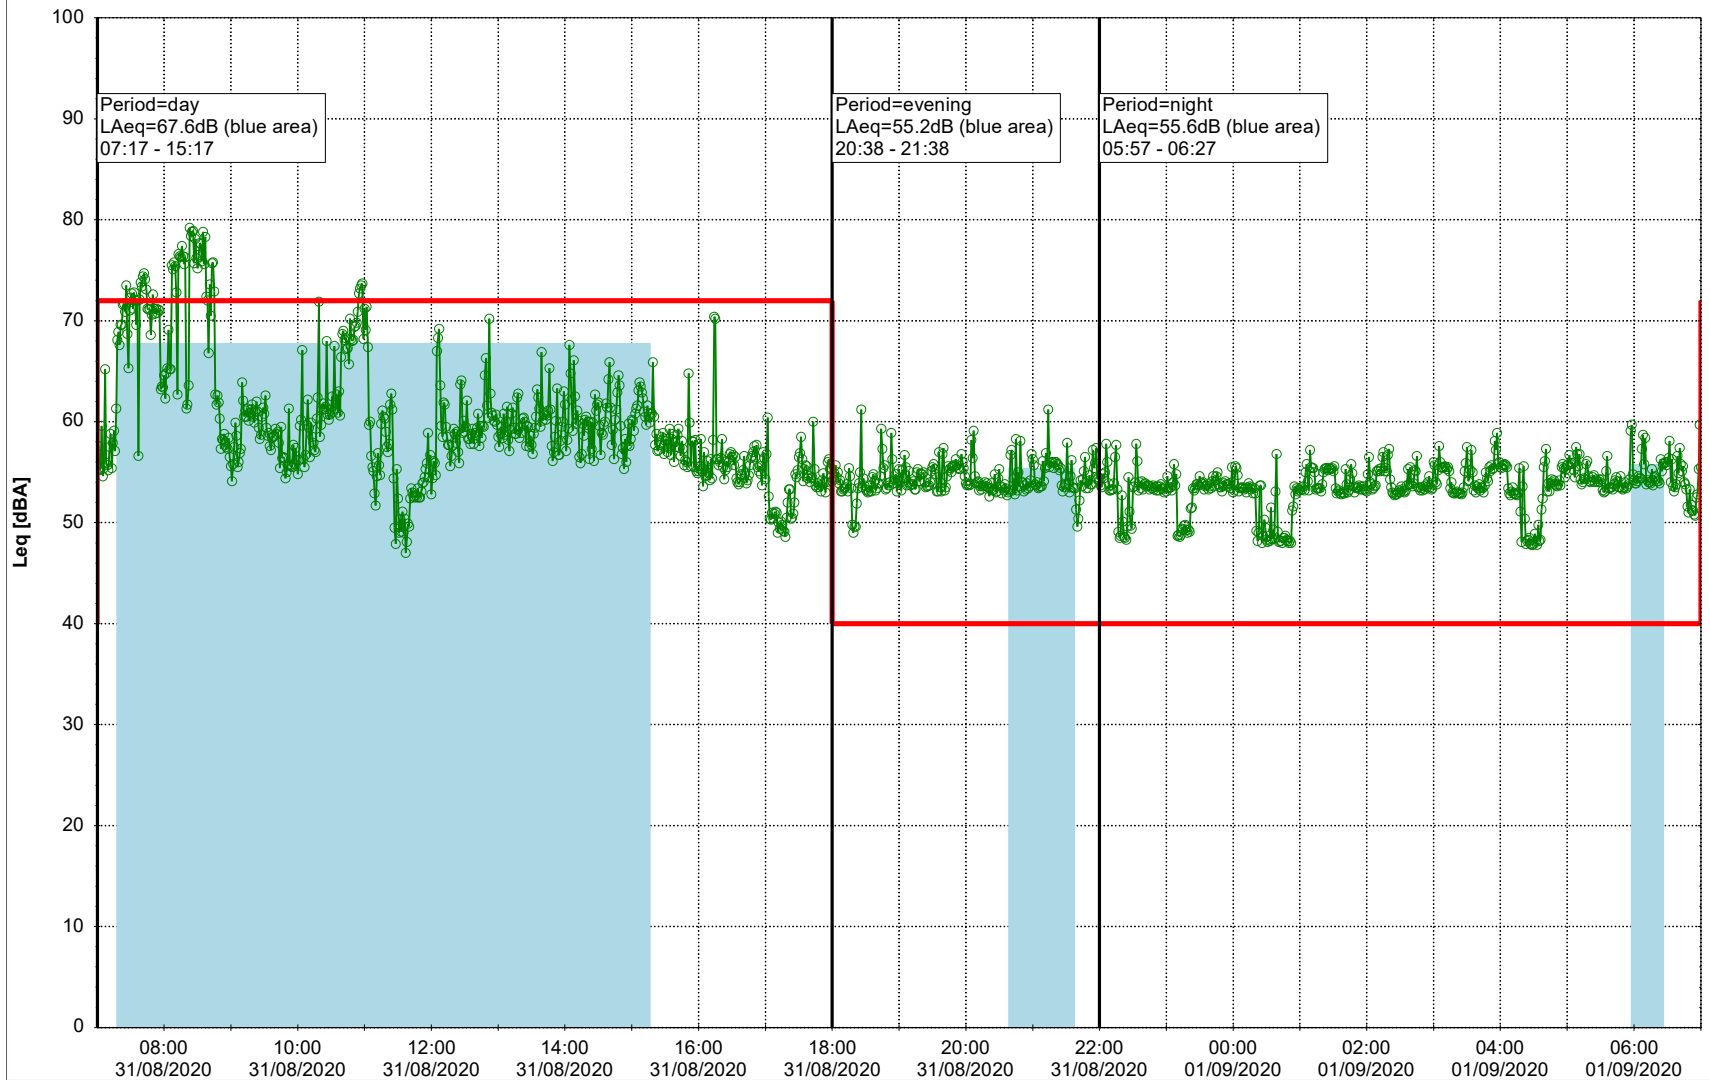

Project: Kronos Sydhavnen
Construction: Mozarts Plads
Location: N-V

31/08/2020
01/09/2020

Plan View

Remarks

...

Noise Time Related Diagram

○○○ MOP_NS01

Project: Kronos Sydhavnen
Construction: Mozarts Plads
Location: N-V

Plan View

Remarks

...

Noise Time Related Diagram

01/09/2020
02/09/2020

○○○ MOP_NS01

Project: Kronos Sydhavnen
Construction: Mozarts Plads
Location: N-V

02/09/2020
03/09/2020

Plan View

Remarks

...

Noise Time Related Diagram

○○○○ MOP_NS01

Project: Kronos Sydhavnen
Construction: Mozarts Plads
Location: N-V

03/09/2020
04/09/2020

Plan View

Remarks

...

Noise Time Related Diagram

○○○ MOP_NS01

Project: Kronos Sydhavnen
Construction: Mozarts Plads
Location: N-V

Plan View

Remarks

...