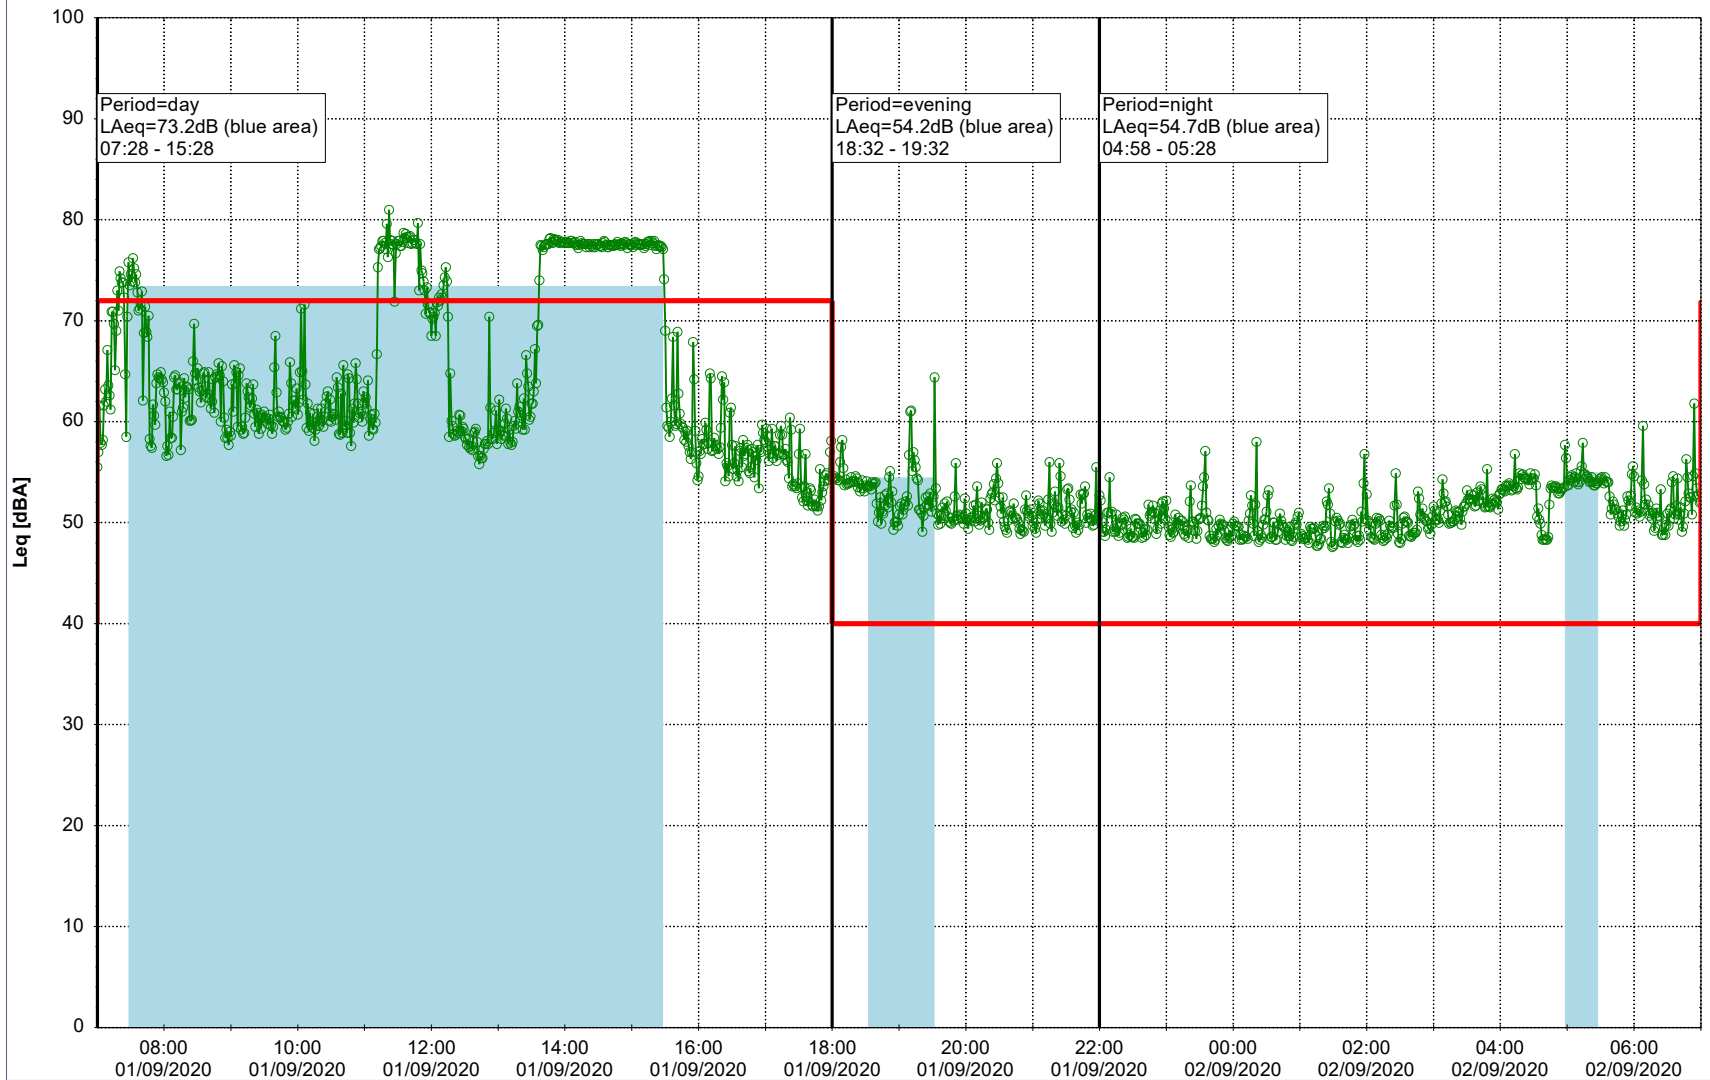

Plan View

Remarks

...

Noise Time Related Diagram

01/09/2020
02/09/2020

○○○ MOP_NS01

Project: Kronos Sydhavnen
Construction: Mozarts Plads
Location: N-V

02/09/2020
03/09/2020

Plan View

Remarks

...

Noise Time Related Diagram

○○○○ MOP_NS01

Project: Kronos Sydhavnen
Construction: Mozarts Plads
Location: N-V

03/09/2020
04/09/2020

Plan View

Remarks

...

Noise Time Related Diagram

○○○ MOP_NS01

Project: Kronos Sydhavnen
Construction: Mozarts Plads
Location: N-V

Plan View

Remarks

...