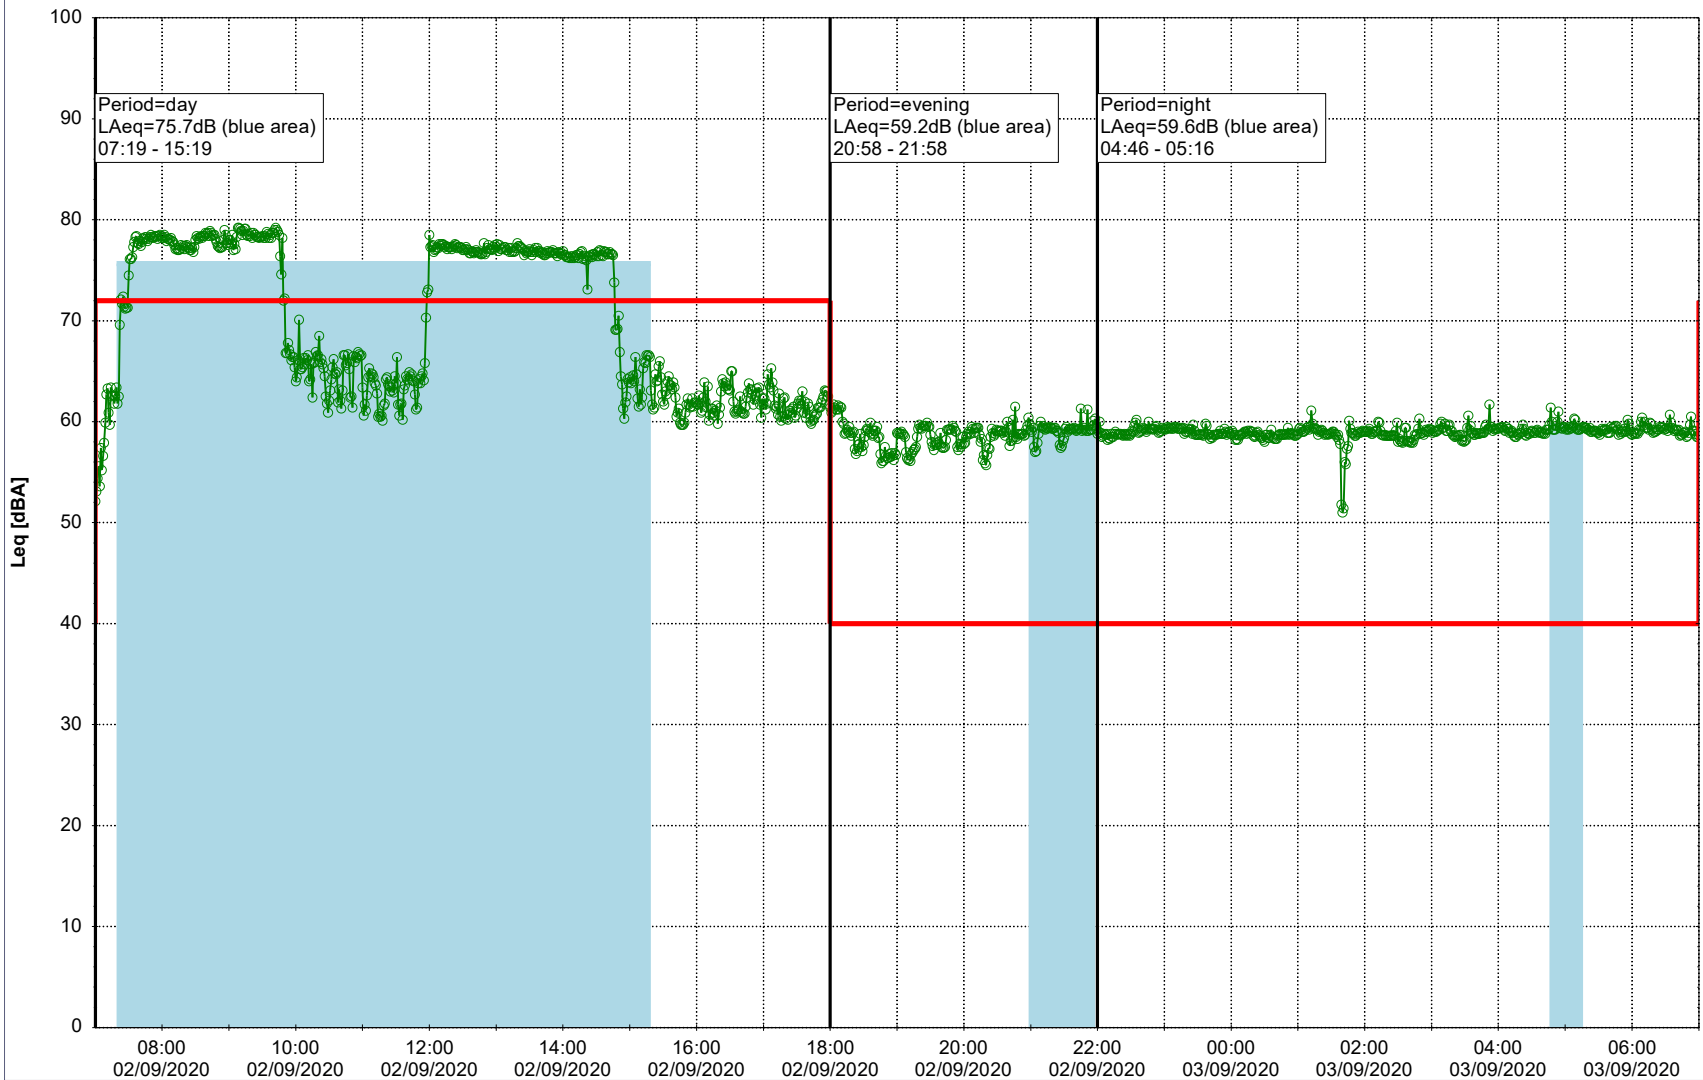

Plan View

Remarks

...

Noise Time Related Diagram

○○○○ MOP_NS01

Project: Kronos Sydhavnen
Construction: Mozarts Plads
Location: N-V

03/09/2020
04/09/2020

Plan View

Remarks

...

Noise Time Related Diagram

○○○ MOP_NS01

Project: Kronos Sydhavnen
Construction: Mozarts Plads
Location: N-V

Plan View

Remarks

...

Noise Time Related Diagram

04/09/2020
05/09/2020

○○○○ MOP_NS01

Project: Kronos Sydhavnen
Construction: Mozarts Plads
Location: N-V

05/09/2020
06/09/2020

Plan View

Remarks

...

Noise Time Related Diagram

○○○ MOP_NS01

Project: Kronos Sydhavnen
Construction: Mozarts Plads
Location: N-V

Plan View

Remarks

...

Noise Time Related Diagram

06/09/2020
07/09/2020