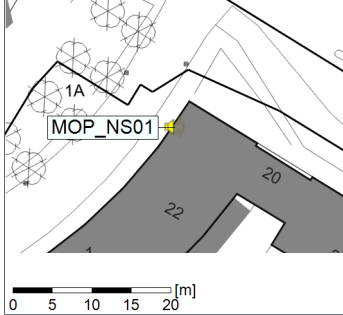

Project: Kronos Sydhavnen
Construction: Mozarts Plads
Location: N-V

05/09/2020
06/09/2020

Plan View