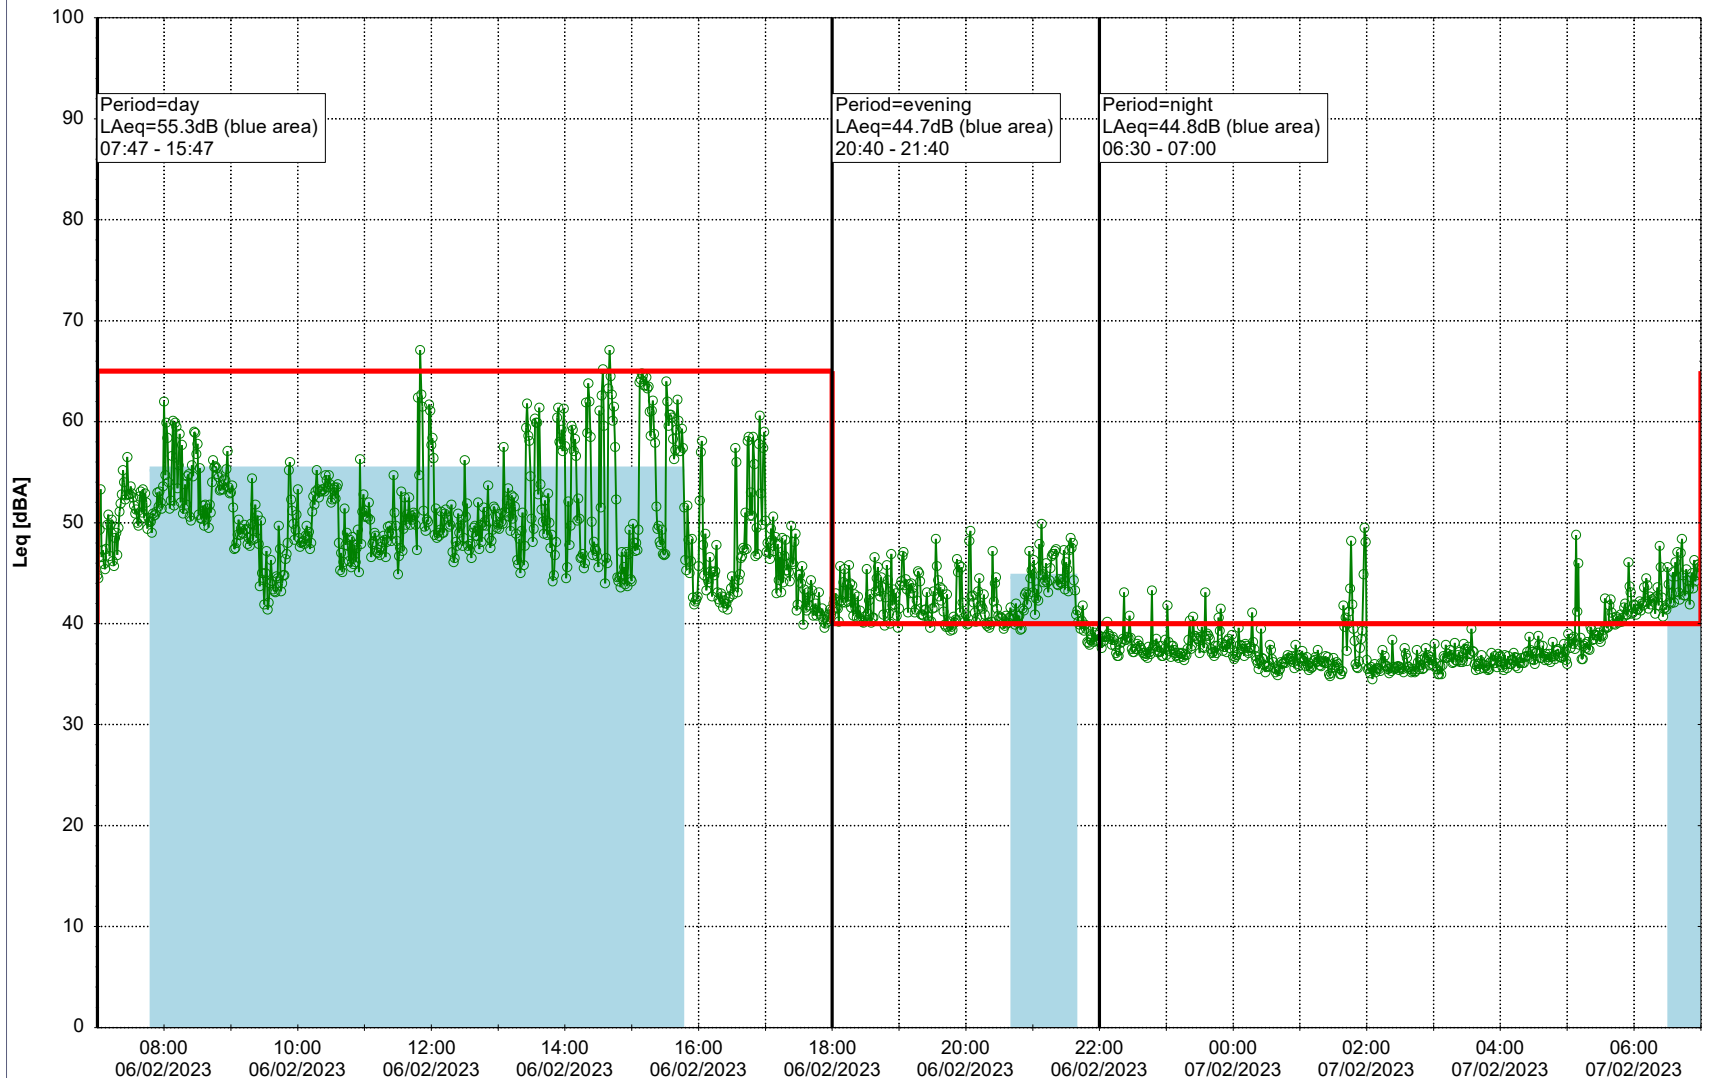

Project: Kronos Sydhavnen  
Construction: Enghave Brygge  
Location: N-V

Plan View

EBR-OVK\_NS02

Remarks

...

### Noise Time Related Diagram

06/02/2023  
07/02/2023

○○○○ EBR-OVK\_NS02

**Project:** Kronos Sydhavnen  
**Construction:** Enghave Brygge  
**Location:** N-V

Plan View

EBR-OVK\_NS02

Remarks

...