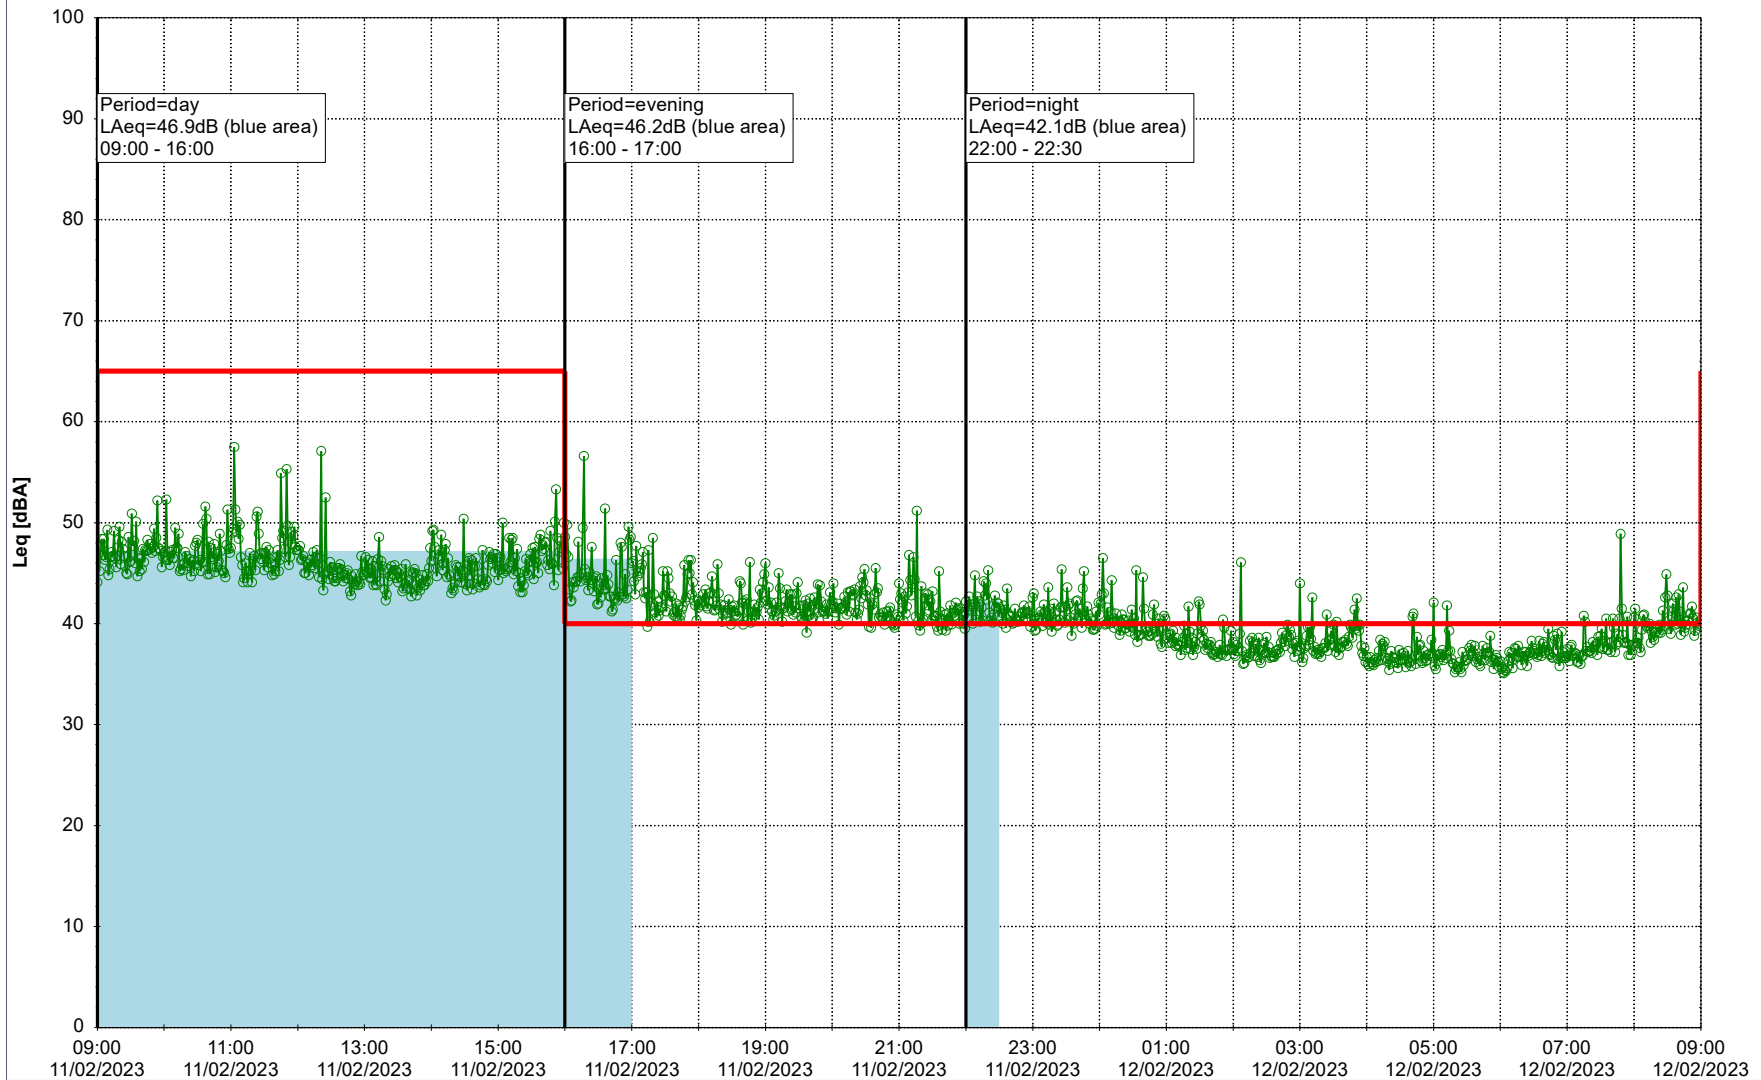

### Noise Time Related Diagram

10/02/2023  
11/02/2023

○○○ EBR-OVK\_NS02

**Project:** Kronos Sydhavnen  
**Construction:** Enghave Brygge  
**Location:** N-V

Plan View

Remarks

...

### Noise Time Related Diagram

11/02/2023  
12/02/2023

○○○ EBR-OVK\_NS02

Project: Kronos Sydhavnen  
Construction: Enghave Brygge  
Location: N-V

Plan View

EBR-OVK\_NS02

Remarks

...