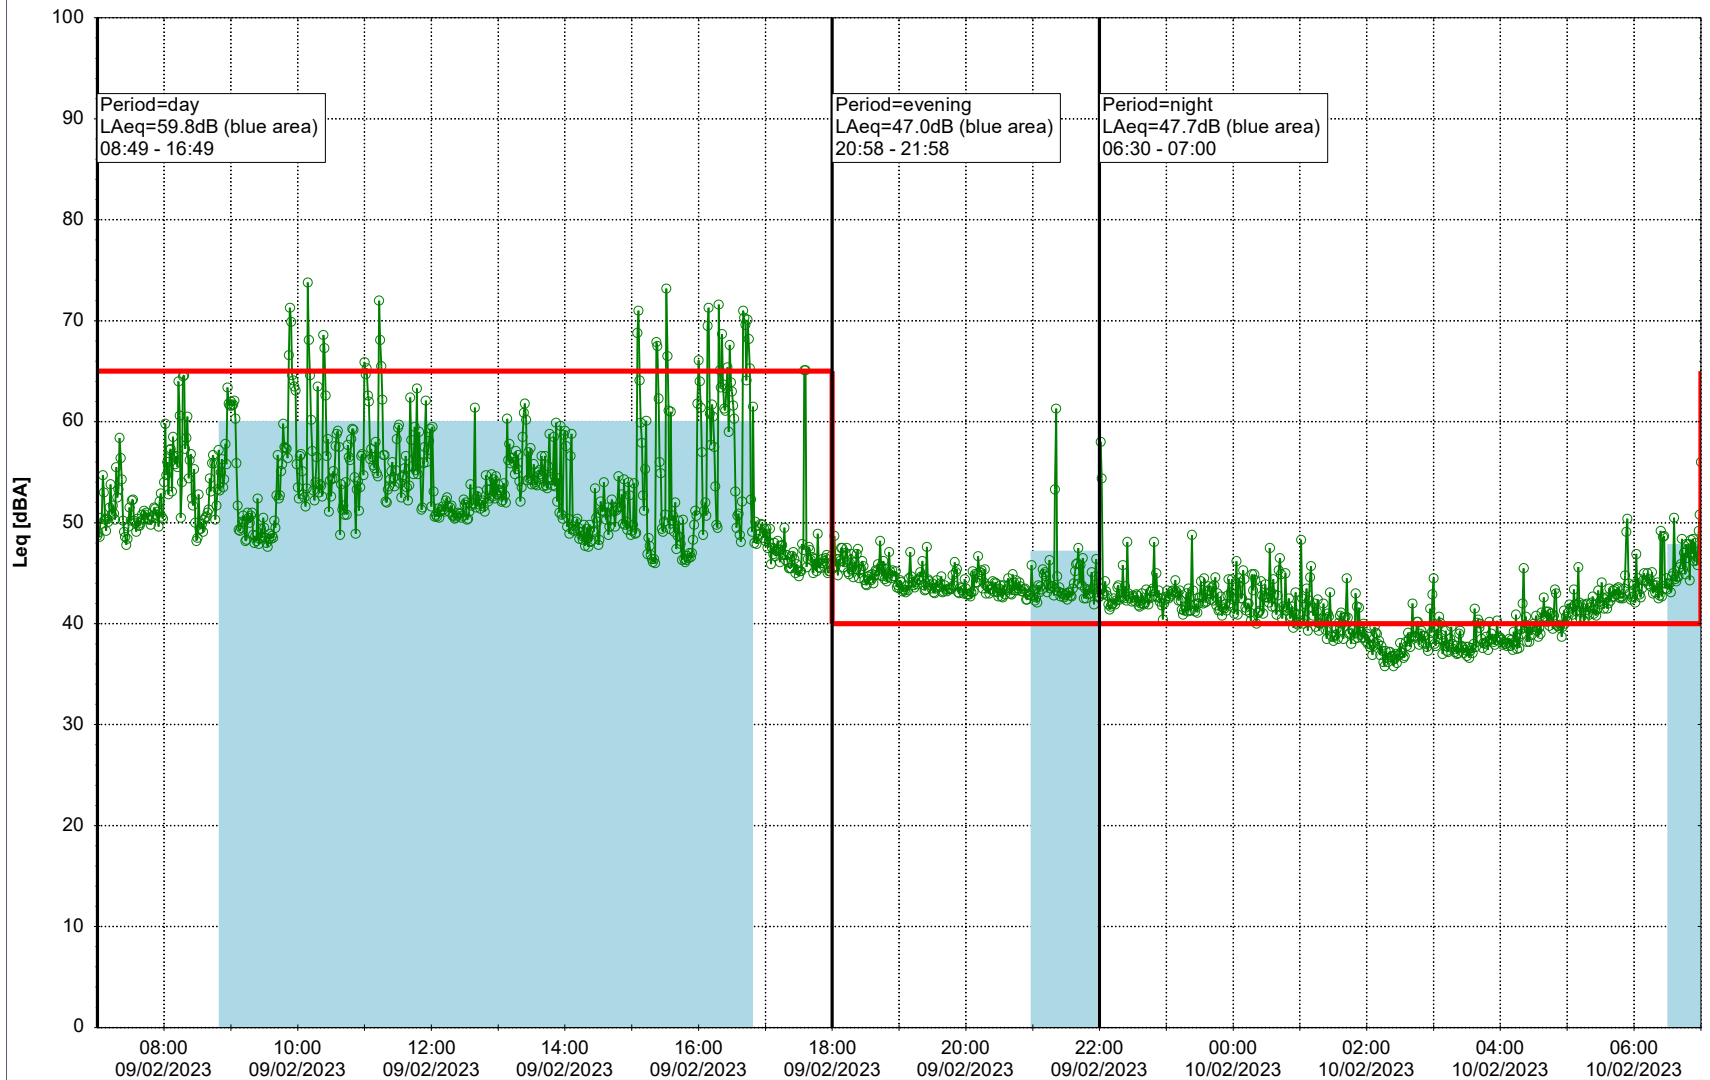

Noise Time Related Diagram

09/02/2023
10/02/2023

○○○ EBR-OVK_NS02