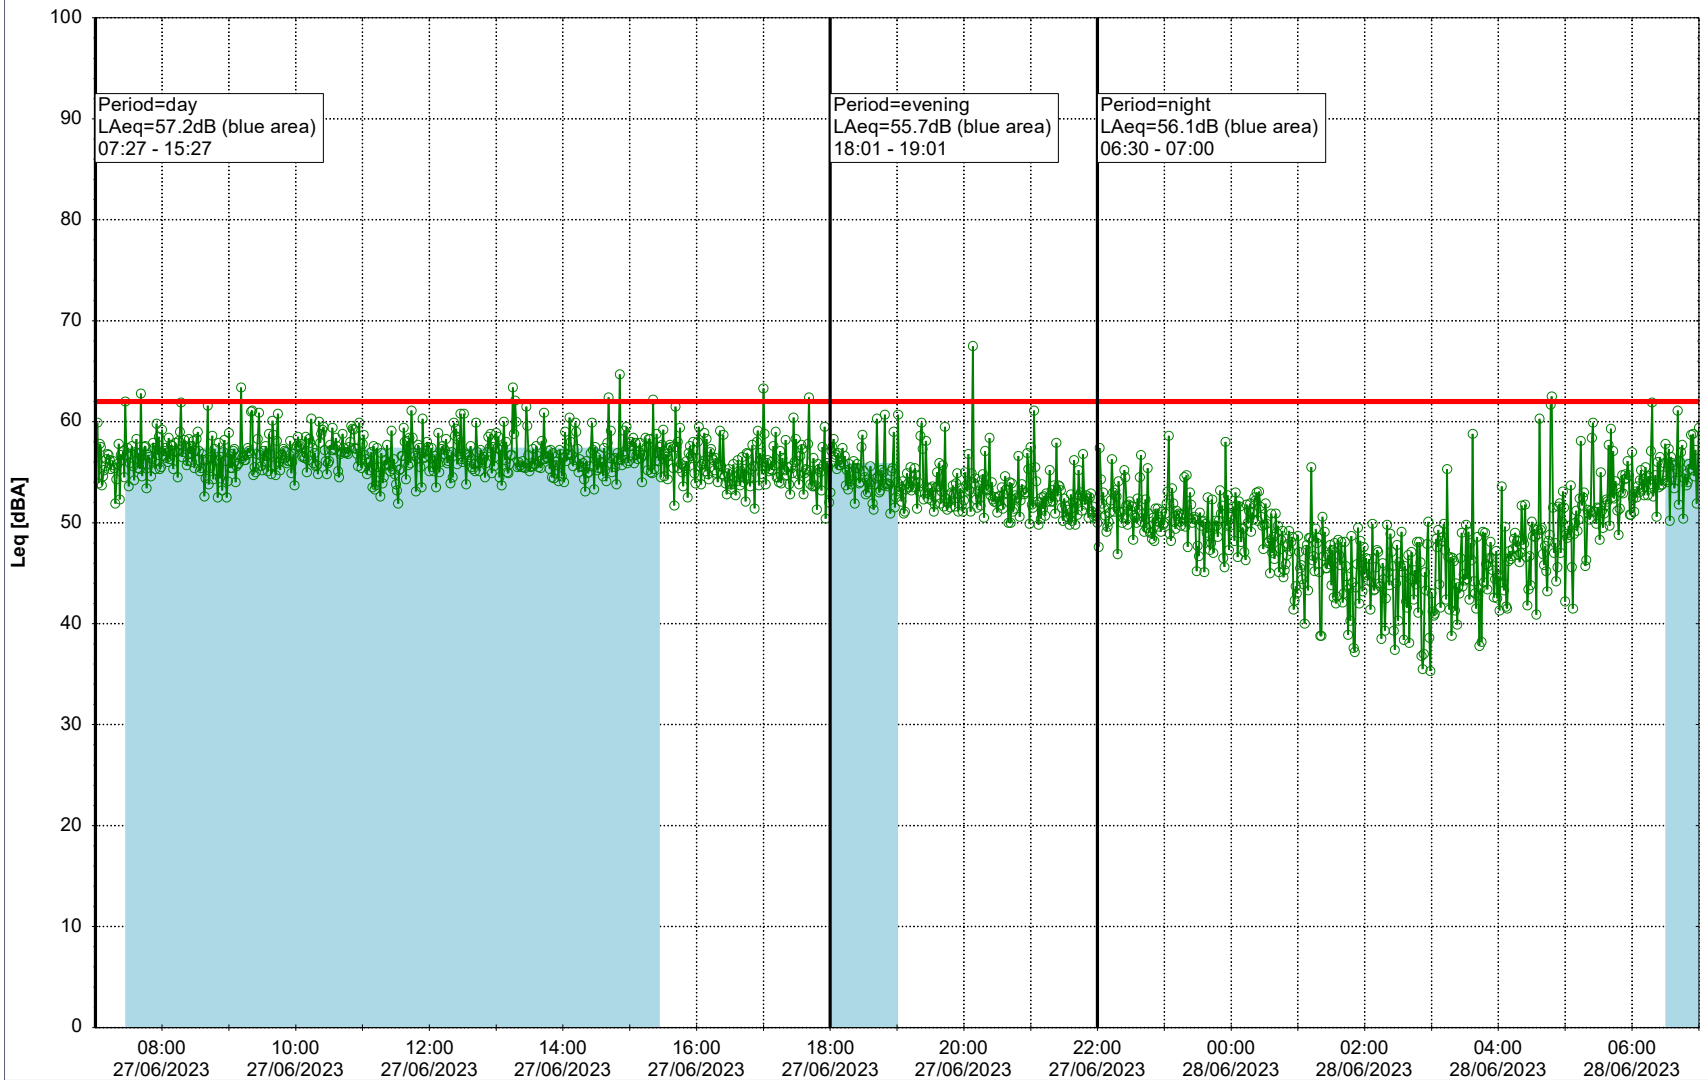

Noise Time Related Diagram

○○○○ GAB_NS01