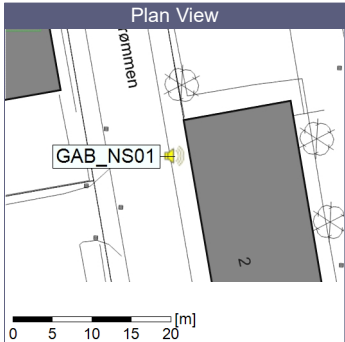

Noise Time Related Diagram

○○○ GAB_NS01

Project: Kronos Sydhavnen
Construction: Gåsebæk
Location: N-V

29/06/2023
30/06/2023

Remarks

...

Noise Time Related Diagram

○○○ GAB_NS01