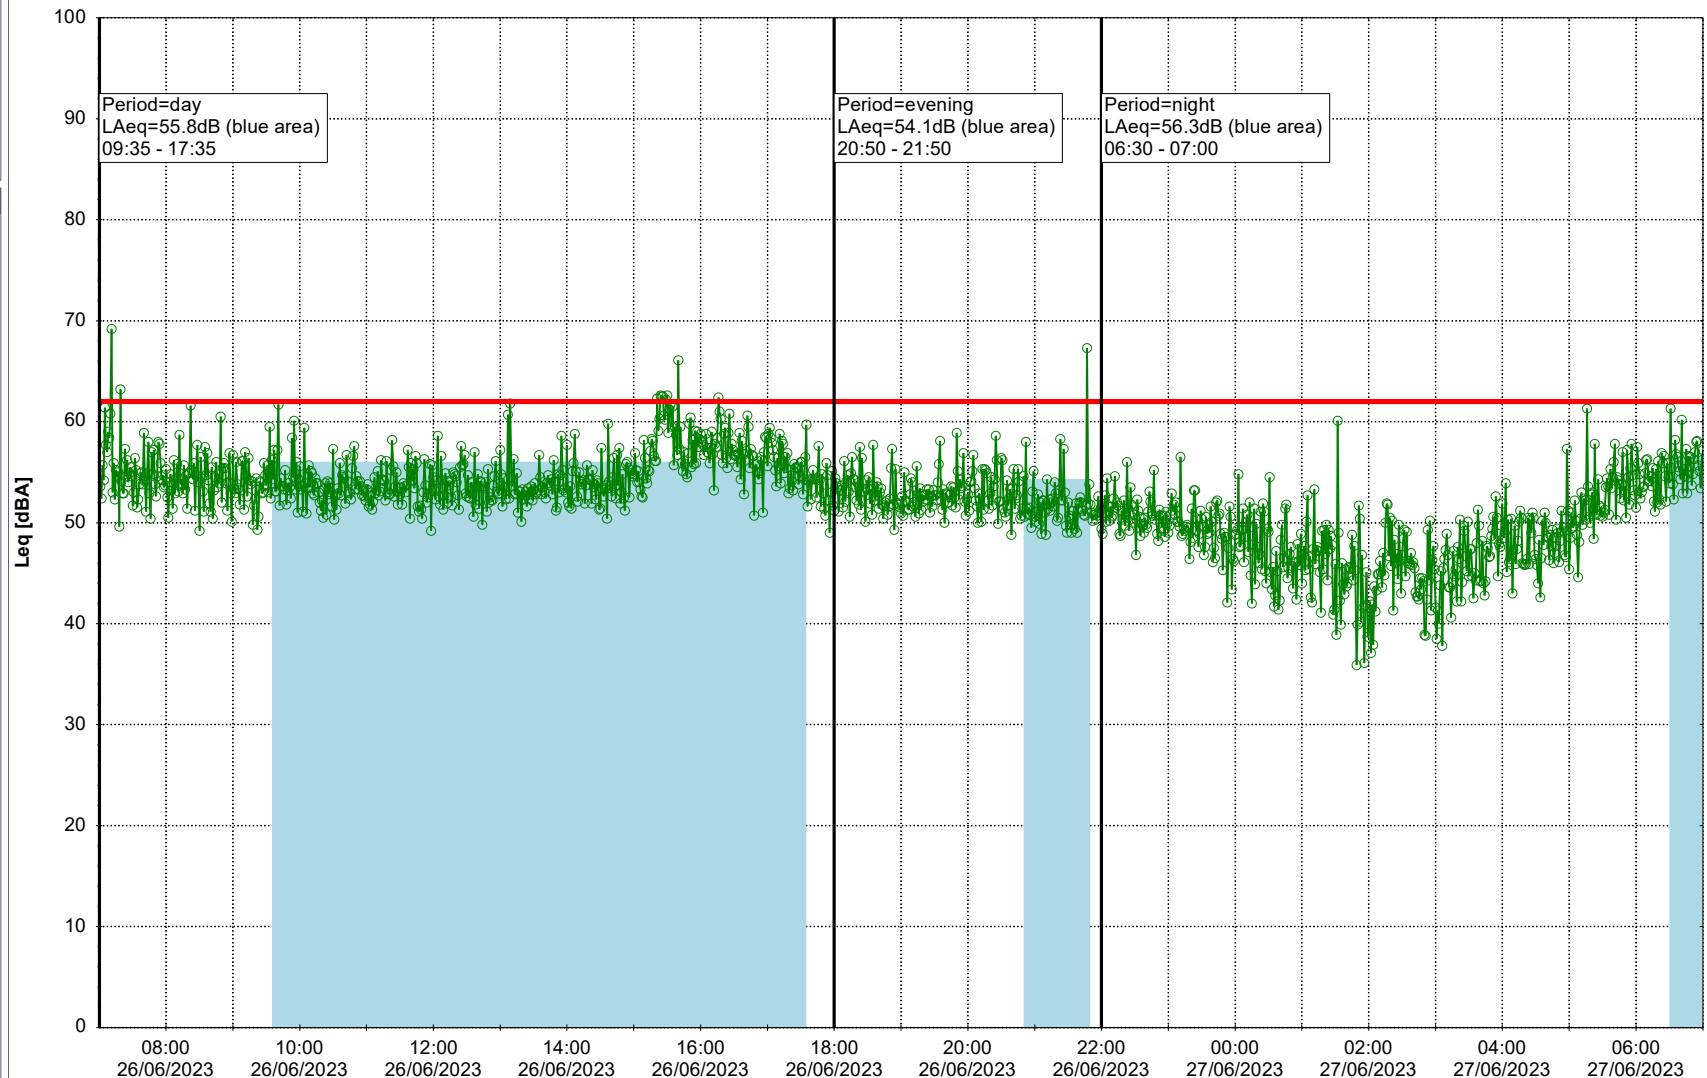

Noise Time Related Diagram

○○○ GAB_NS01