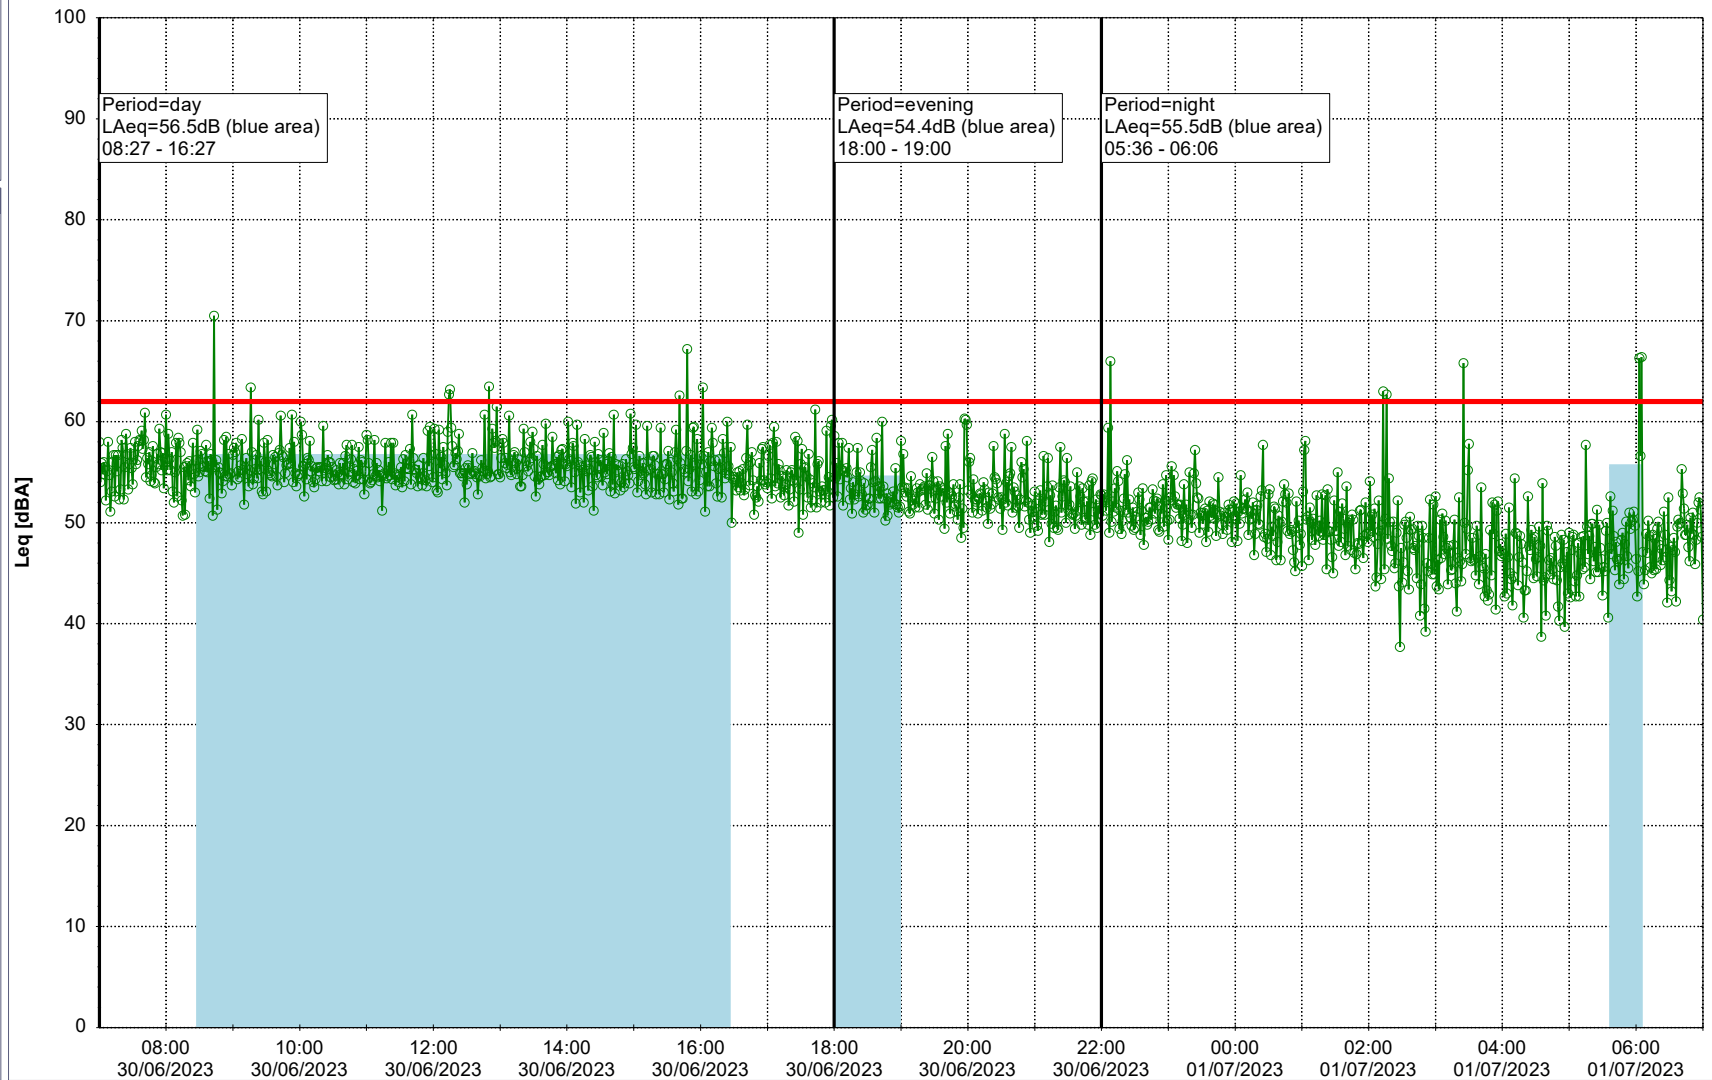

Noise Time Related Diagram

○○○ GAB_NS01

Project: Kronos Sydhavnen
Construction: Gåsebæk
Location: N-V

29/06/2023
30/06/2023

Remarks

...

Noise Time Related Diagram

○○○ GAB_NS01

Project: Kronos Sydhavnen
Construction: Gåsebæk
Location: N-V

30/06/2023
01/07/2023

Remarks

...

Noise Time Related Diagram

○○○ GAB_NS01

Project: Kronos Sydhavnen
Construction: Gåsebæk
Location: N-V

Remarks

...

Noise Time Related Diagram

01/07/2023
02/07/2023

○○○ GAB_NS01

Project: Kronos Sydhavnen
Construction: Gåsebæk
Location: N-V

02/07/2023
03/07/2023

Remarks

...

Noise Time Related Diagram

○○○ GAB_NS01