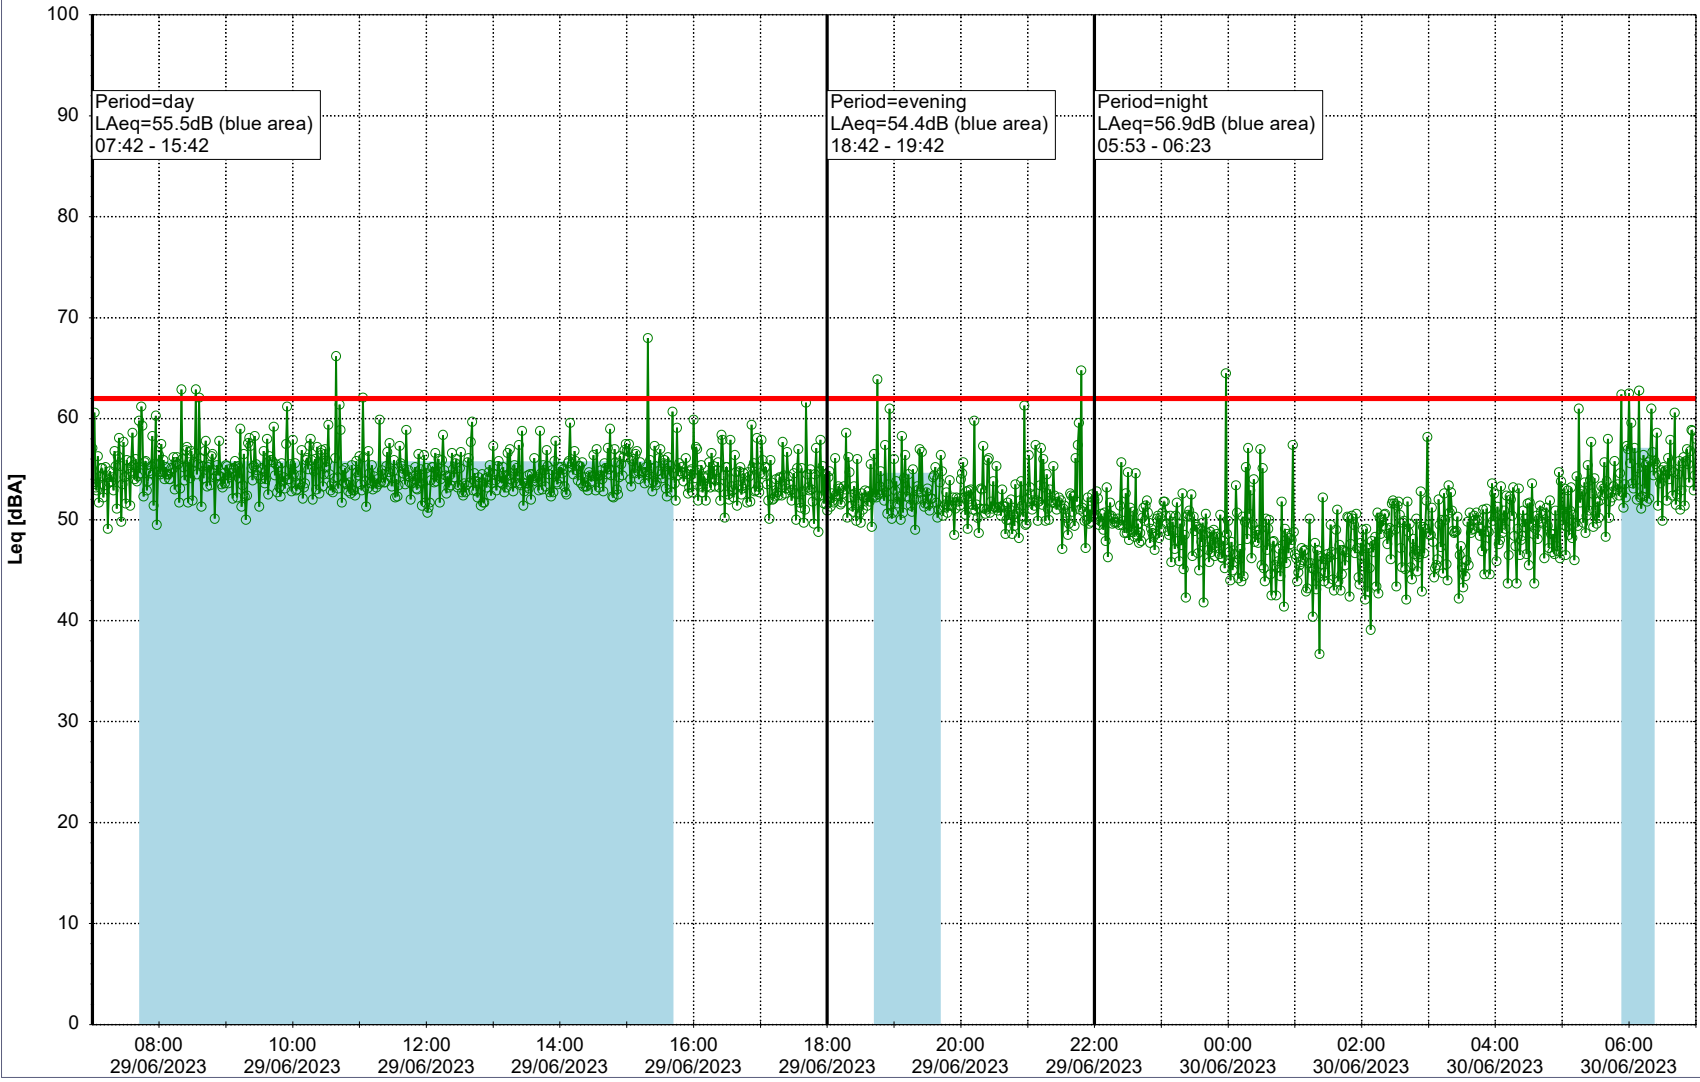

Noise Time Related Diagram

○○○ GAB_NS01

Project: Kronos Sydhavnen
Construction: Gåsebæk
Location: N-V

29/06/2023
30/06/2023

Remarks

...

Noise Time Related Diagram

○○○ GAB_NS01

Project: Kronos Sydhavnen
Construction: Gåsebæk
Location: N-V

30/06/2023
01/07/2023

Remarks

...

Noise Time Related Diagram

○○○ GAB_NS01

Project: Kronos Sydhavnen
Construction: Gåsebæk
Location: N-V

Remarks

...

Noise Time Related Diagram

01/07/2023
02/07/2023

○○○ GAB_NS01

Project: Kronos Sydhavnen
Construction: Gåsebæk
Location: N-V

02/07/2023
03/07/2023

Remarks

...