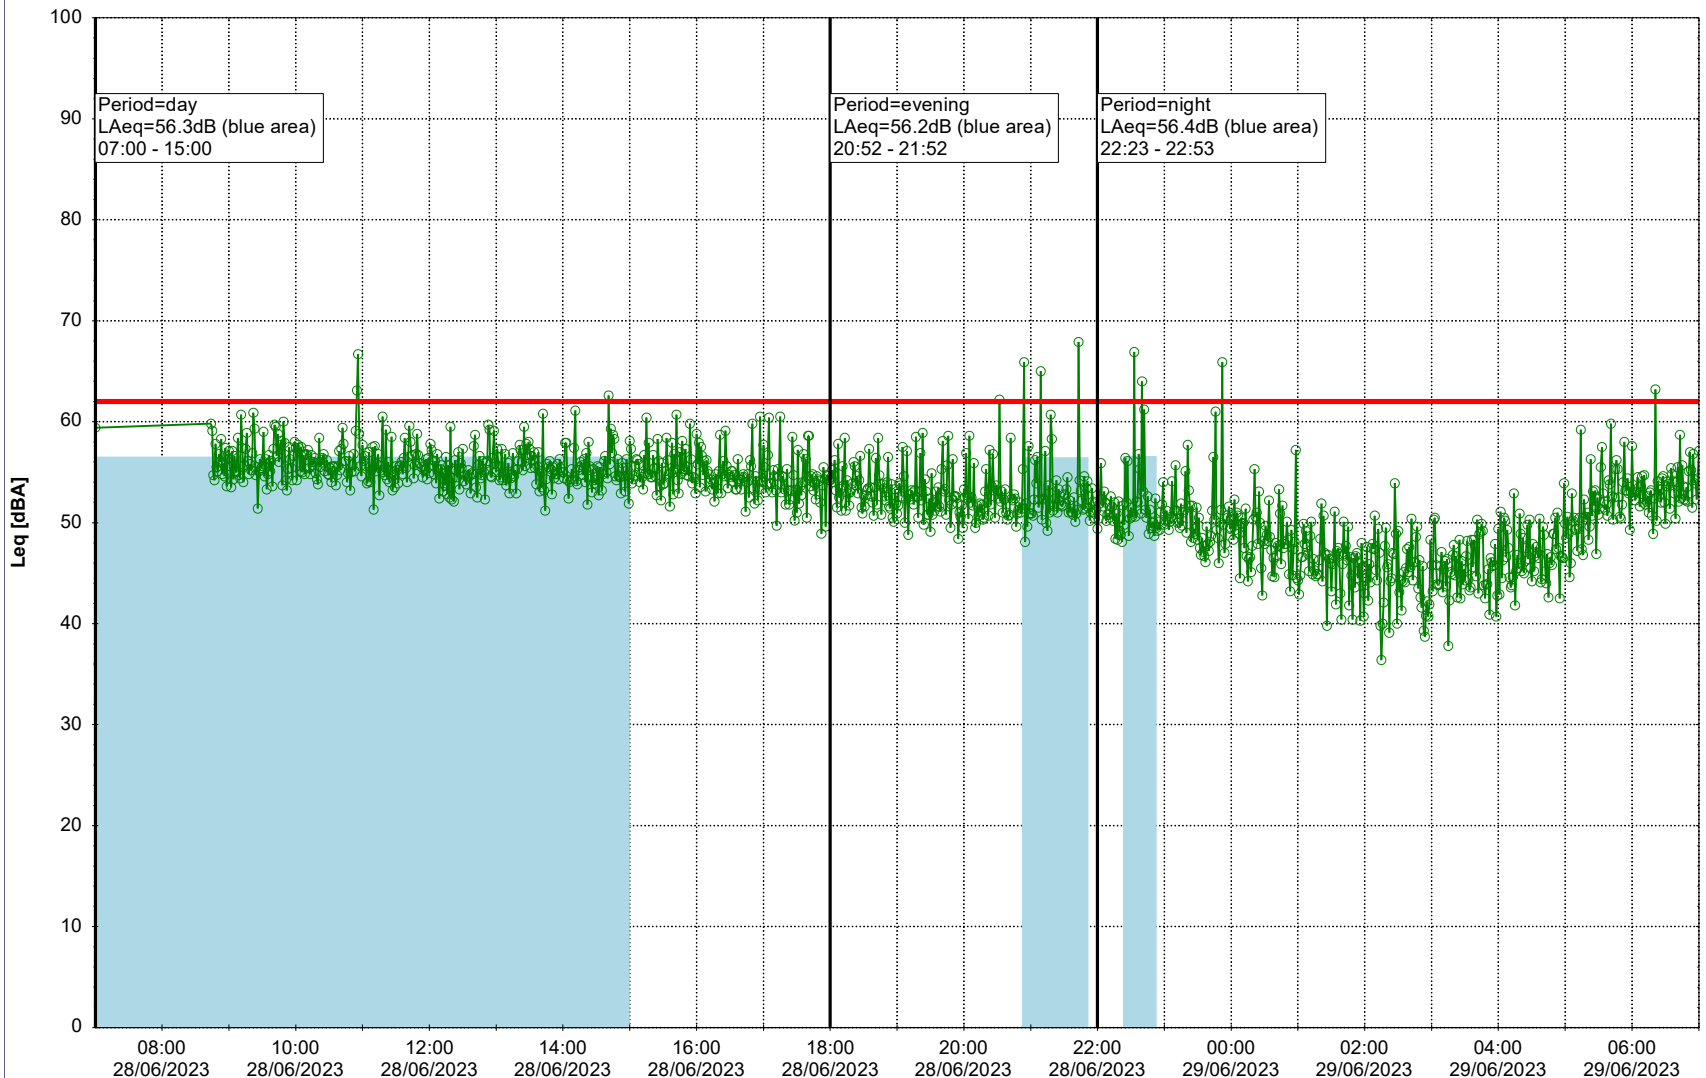

Remarks

...

Noise Time Related Diagram

○○○○ GAB_NS01

Project: Kronos Sydhavnen
Construction: Gåsebæk
Location: N-V

28/06/2023
29/06/2023

Remarks

...

Noise Time Related Diagram

○○○ GAB_NS01

Project: Kronos Sydhavnen
Construction: Gåsebæk
Location: N-V

29/06/2023
30/06/2023

Remarks

...

Noise Time Related Diagram

○○○ GAB_NS01

Project: Kronos Sydhavnen
Construction: Gåsebæk
Location: N-V

30/06/2023
01/07/2023

Remarks

...

Noise Time Related Diagram

○○○ GAB_NS01

Project: Kronos Sydhavnen
Construction: Gåsebæk
Location: N-V

Remarks

...

Noise Time Related Diagram

01/07/2023
02/07/2023

○○○ GAB_NS01

Project: Kronos Sydhavnen
Construction: Gåsebæk
Location: N-V

02/07/2023
03/07/2023

Remarks

...