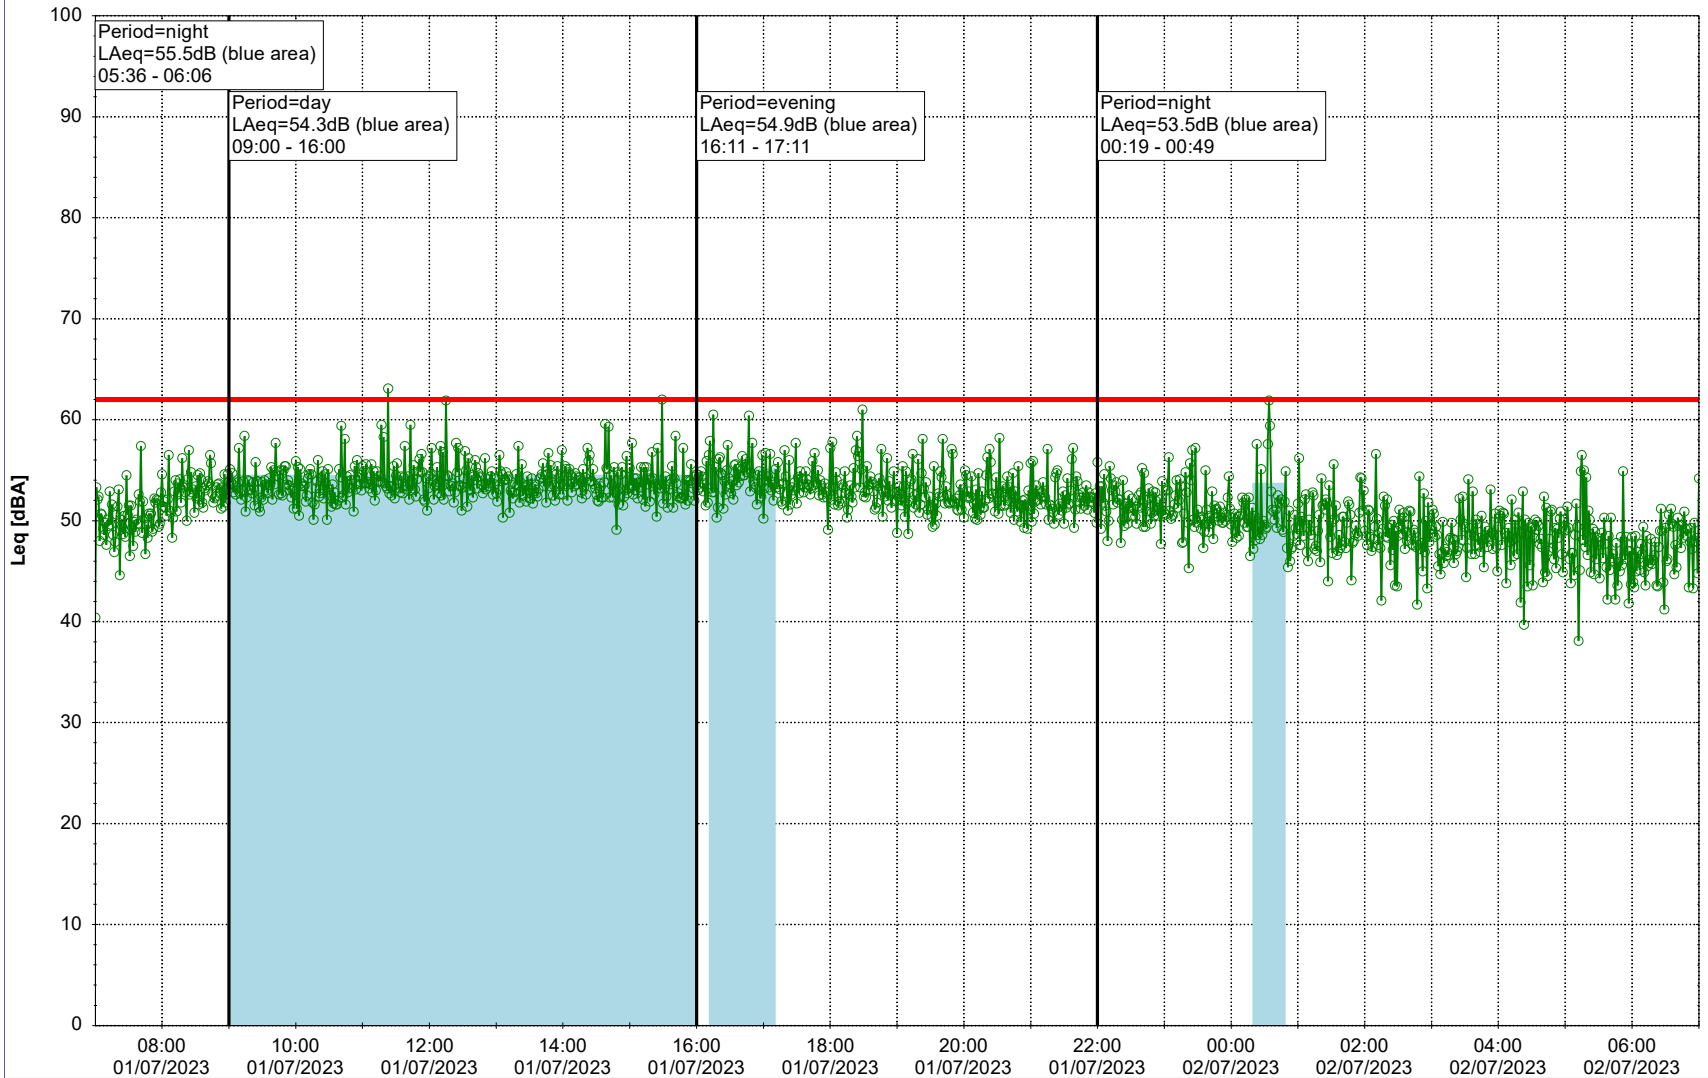

Project: Kronos Sydhavnen
Construction: Gåsebæk
Location: N-V

30/06/2023
01/07/2023

Remarks

...

Noise Time Related Diagram

○○○ GAB_NS01

Project: Kronos Sydhavnen
Construction: Gåsebæk
Location: N-V

Remarks

...

Noise Time Related Diagram

01/07/2023
02/07/2023

○○○ GAB_NS01

Project: Kronos Sydhavnen
Construction: Gåsebæk
Location: N-V

02/07/2023
03/07/2023

Remarks

...