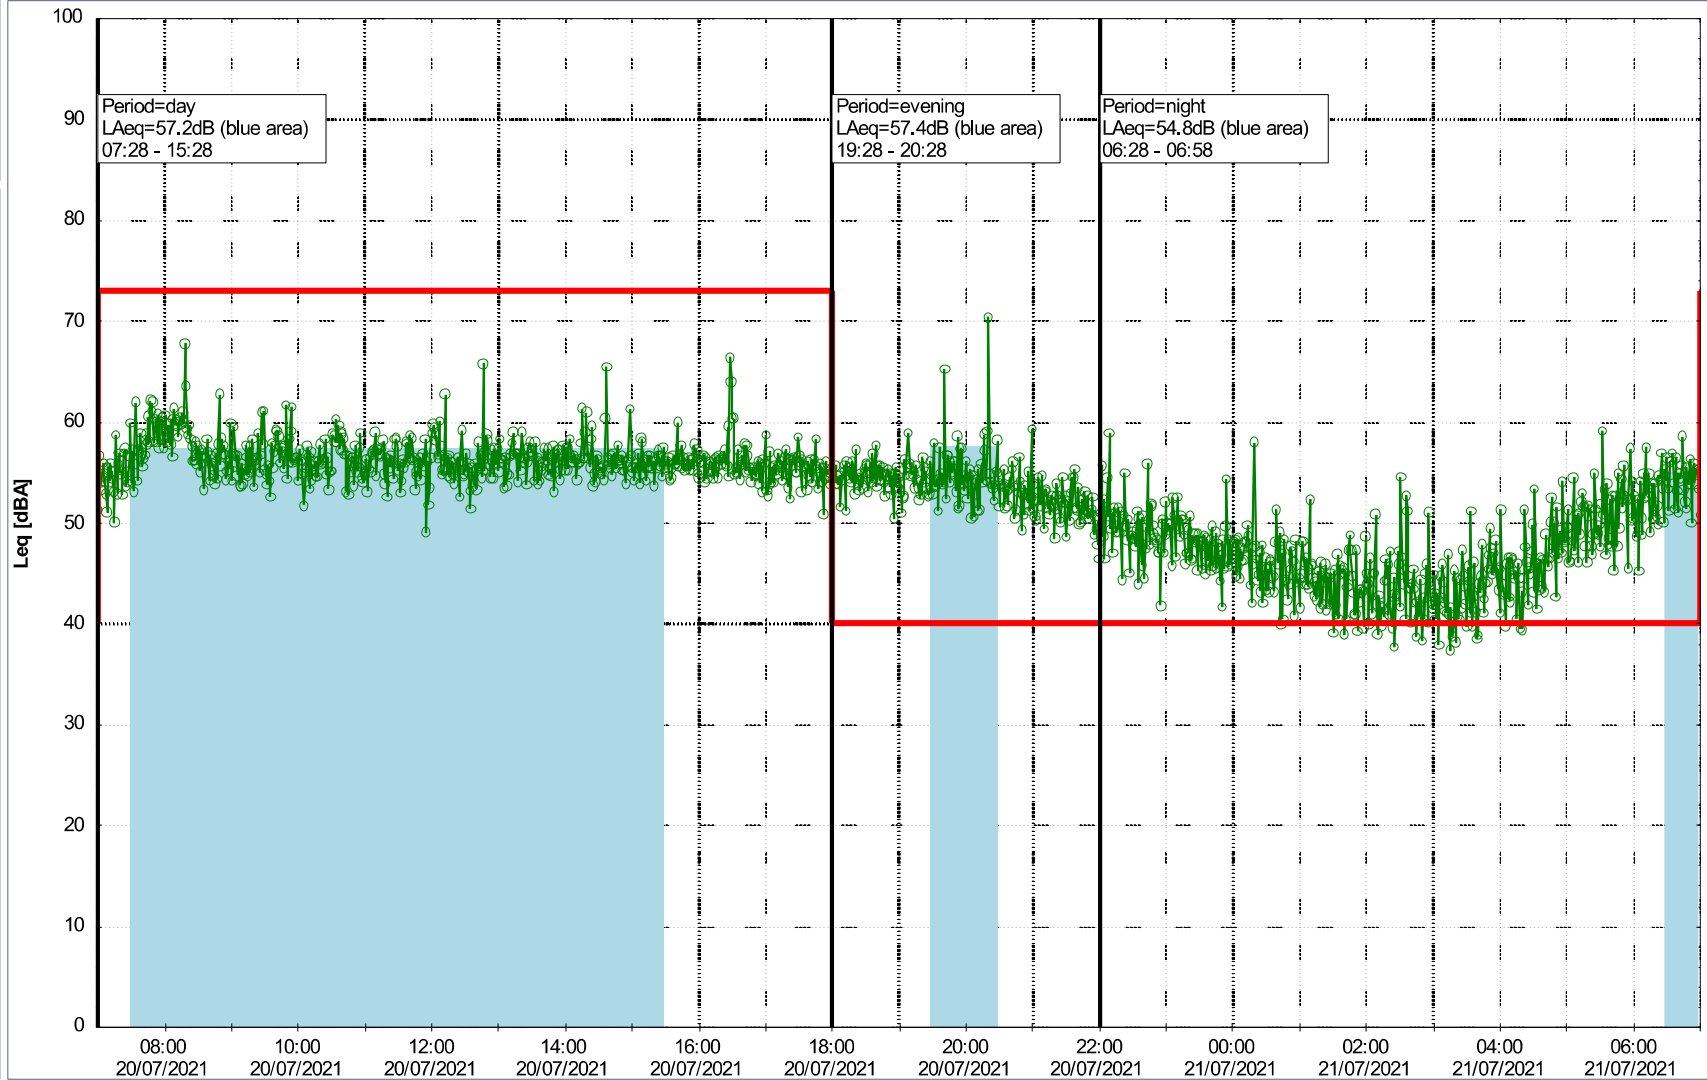

Plan View

Remarks

Noise Time Related Diagram

20/07/2021
21/07/2021

o o o o HOL_NS01

Project: Kronos Sydhavnen
Construction: Havneholmen
Location: N-V

Plan View

Remarks

...

Noise Time Related Diagram

21/07/2021
22/07/2021

o o o o HOL_NS01

Project: Kronos Sydhavnen
Construction: Havneholmen
Location: N-V

Plan View

Remarks

Noise Time Related Diagram

22/07/2021
23/07/2021

o o o o HOL_NS01

Project: Kronos Sydhavnen
Construction: Havneholmen
Location: N-V

Plan View

Remarks

Noise Time Related Diagram

23/07/2021
24/07/2021

○○○○ HOL_NS01

Project: Kronos Sydhavnen
Construction: Havneholmen
Location: N-V

Plan View

Remarks

Noise Time Related Diagram

24/07/2021
25/07/2021

o o o o HOL_NS01

Project: Kronos Sydhavnen
Construction: Havneholmen
Location: N-V