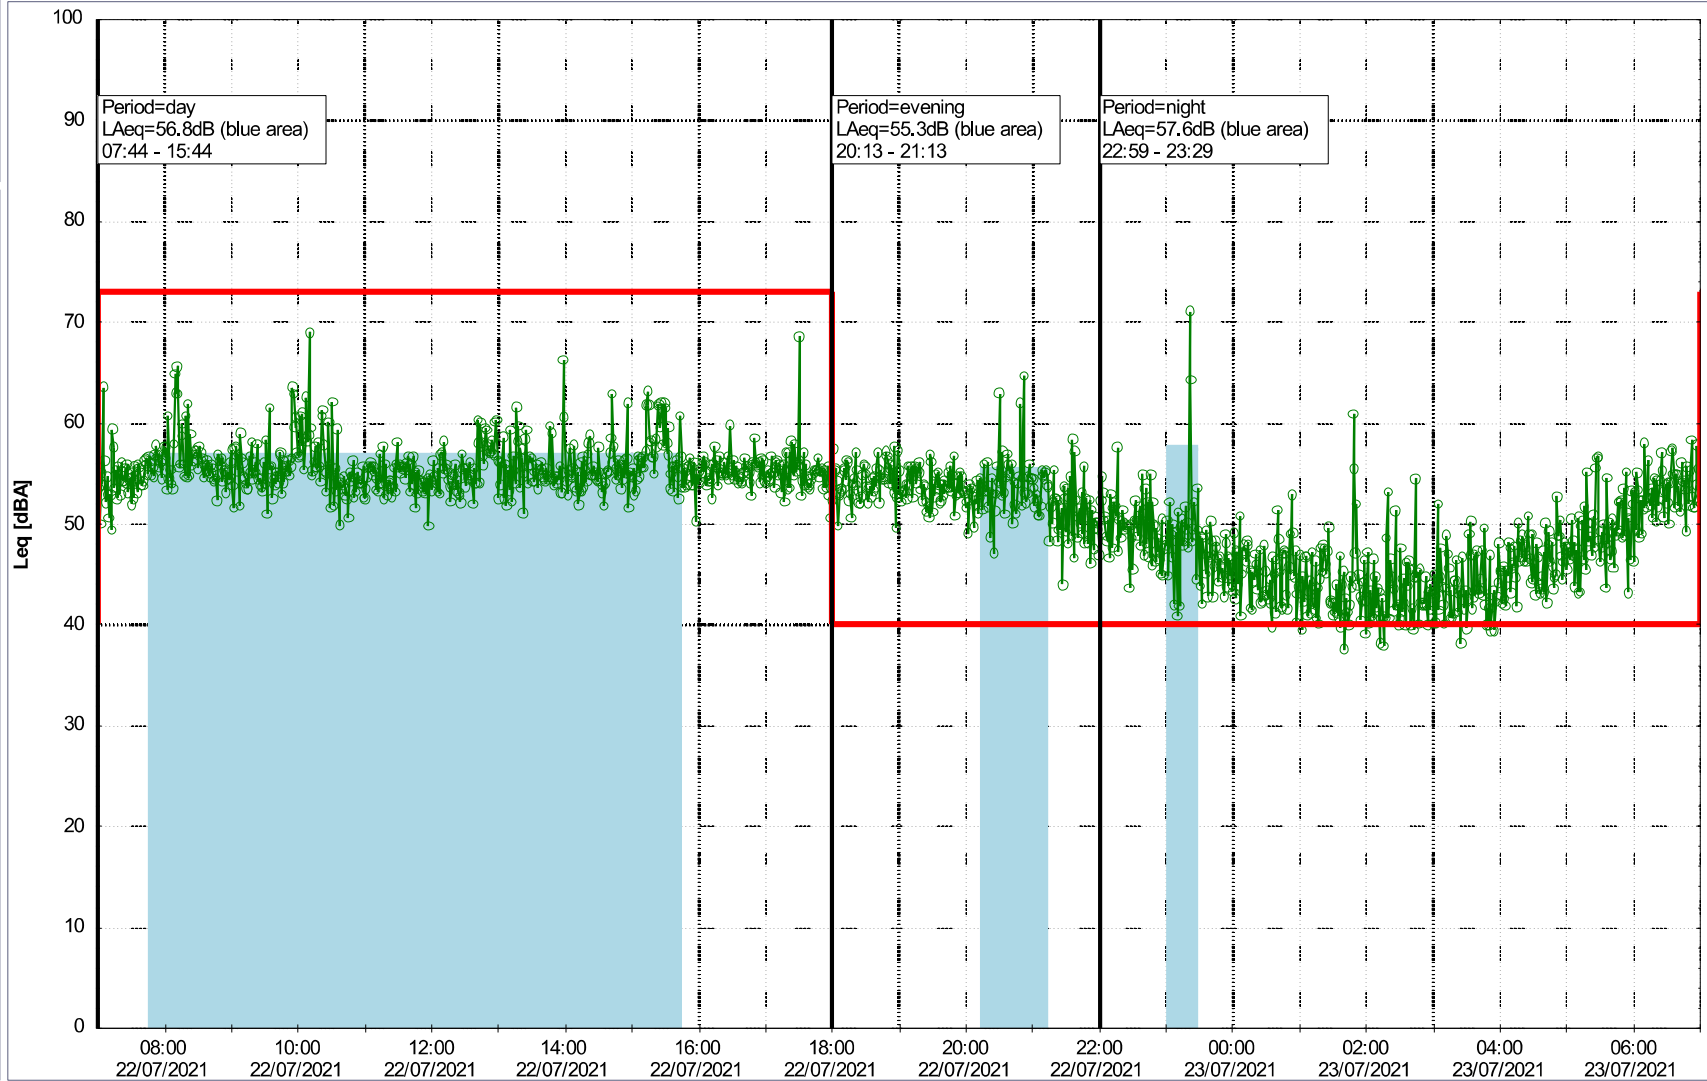

...

Noise Time Related Diagram

21/07/2021
22/07/2021

o o o o HOL_NS01

Project: Kronos Sydhavnen
Construction: Havneholmen
Location: N-V

Plan View

Remarks

Noise Time Related Diagram

22/07/2021
23/07/2021

o o o o HOL_NS01

Project: Kronos Sydhavnen
Construction: Havneholmen
Location: N-V

Plan View

Remarks

Noise Time Related Diagram

23/07/2021
24/07/2021

○○○○ HOL_NS01

Project: Kronos Sydhavnen
Construction: Havneholmen
Location: N-V

Plan View

Remarks

Noise Time Related Diagram

24/07/2021
25/07/2021

o o o o HOL_NS01

Project: Kronos Sydhavnen
Construction: Havneholmen
Location: N-V