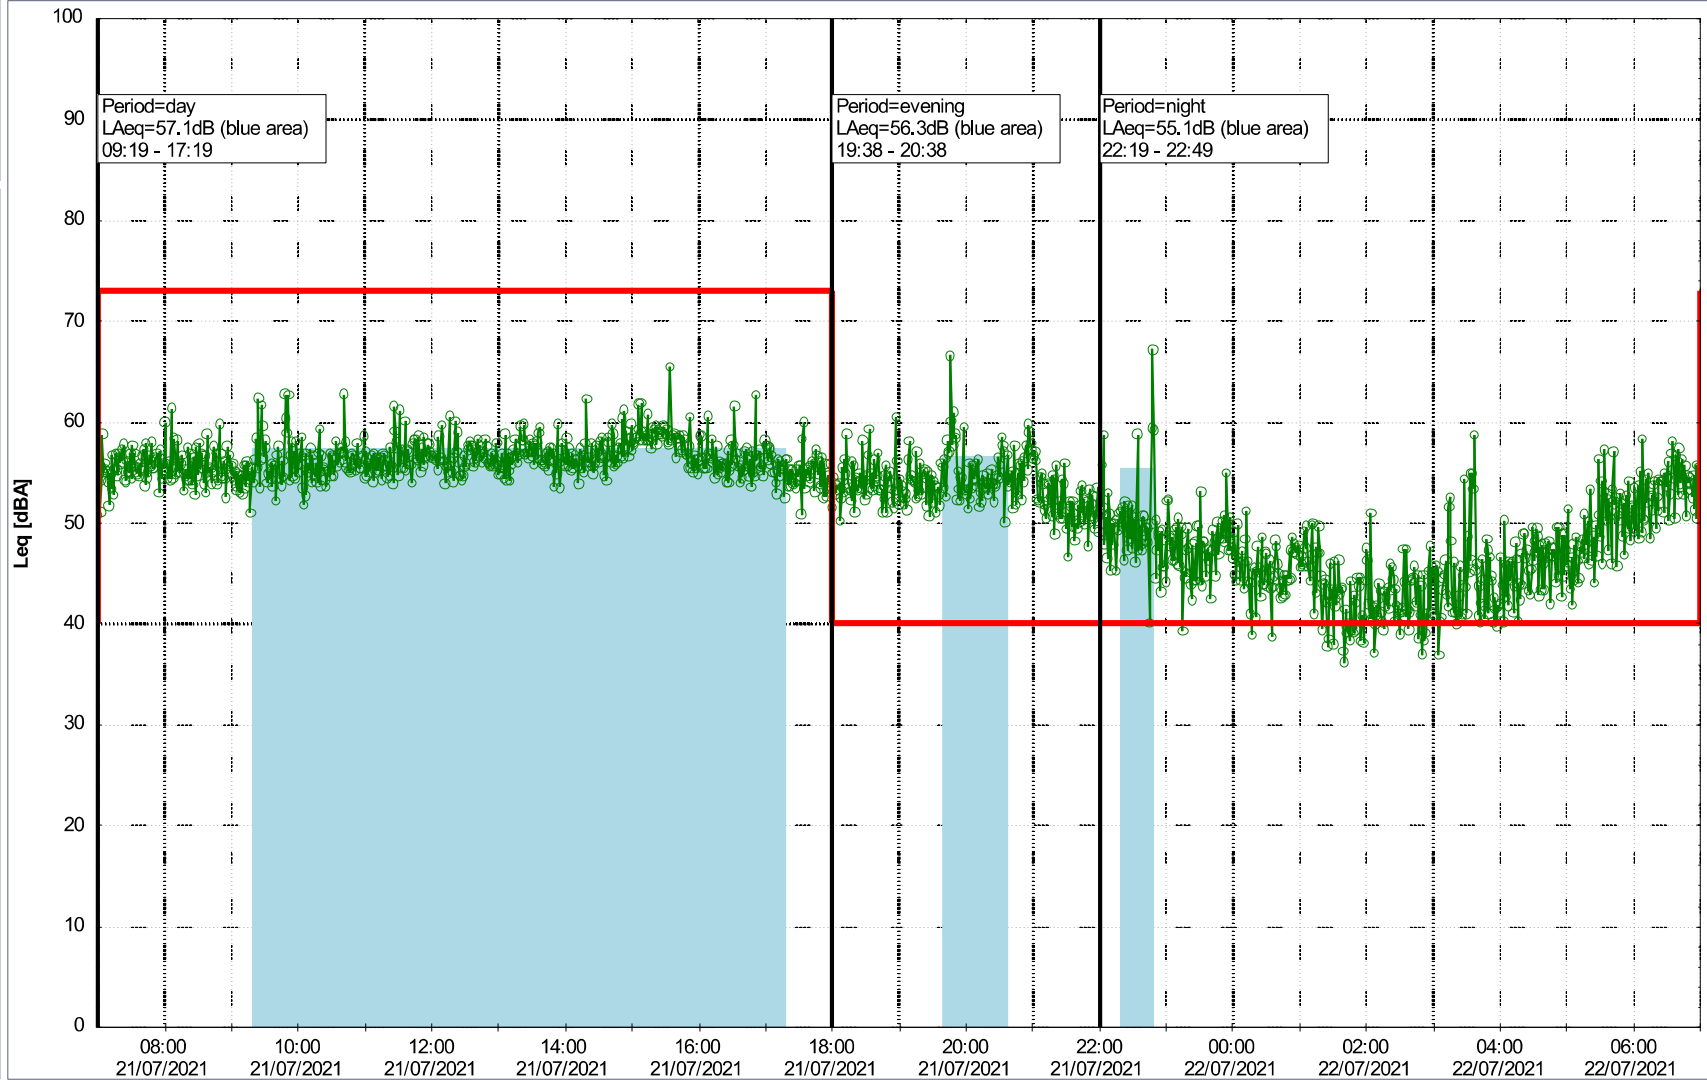

Plan View

Remarks

Noise Time Related Diagram

20/07/2021
21/07/2021

o o o o HOL_NS01

Project: Kronos Sydhavnen
Construction: Havneholmen
Location: N-V

Plan View

Remarks

...

Noise Time Related Diagram

21/07/2021
22/07/2021

o o o o HOL_NS01

Project: Kronos Sydhavnen
Construction: Havneholmen
Location: N-V

Plan View

Remarks

Noise Time Related Diagram

22/07/2021
23/07/2021

o o o o HOL_NS01

Project: Kronos Sydhavnen
Construction: Havneholmen
Location: N-V

Plan View

Remarks

Noise Time Related Diagram

23/07/2021
24/07/2021

○○○○ HOL_NS01

Project: Kronos Sydhavnen
Construction: Havneholmen
Location: N-V

Plan View

Remarks

Noise Time Related Diagram

24/07/2021
25/07/2021

o o o o HOL_NS01

Project: Kronos Sydhavnen
Construction: Havneholmen
Location: N-V