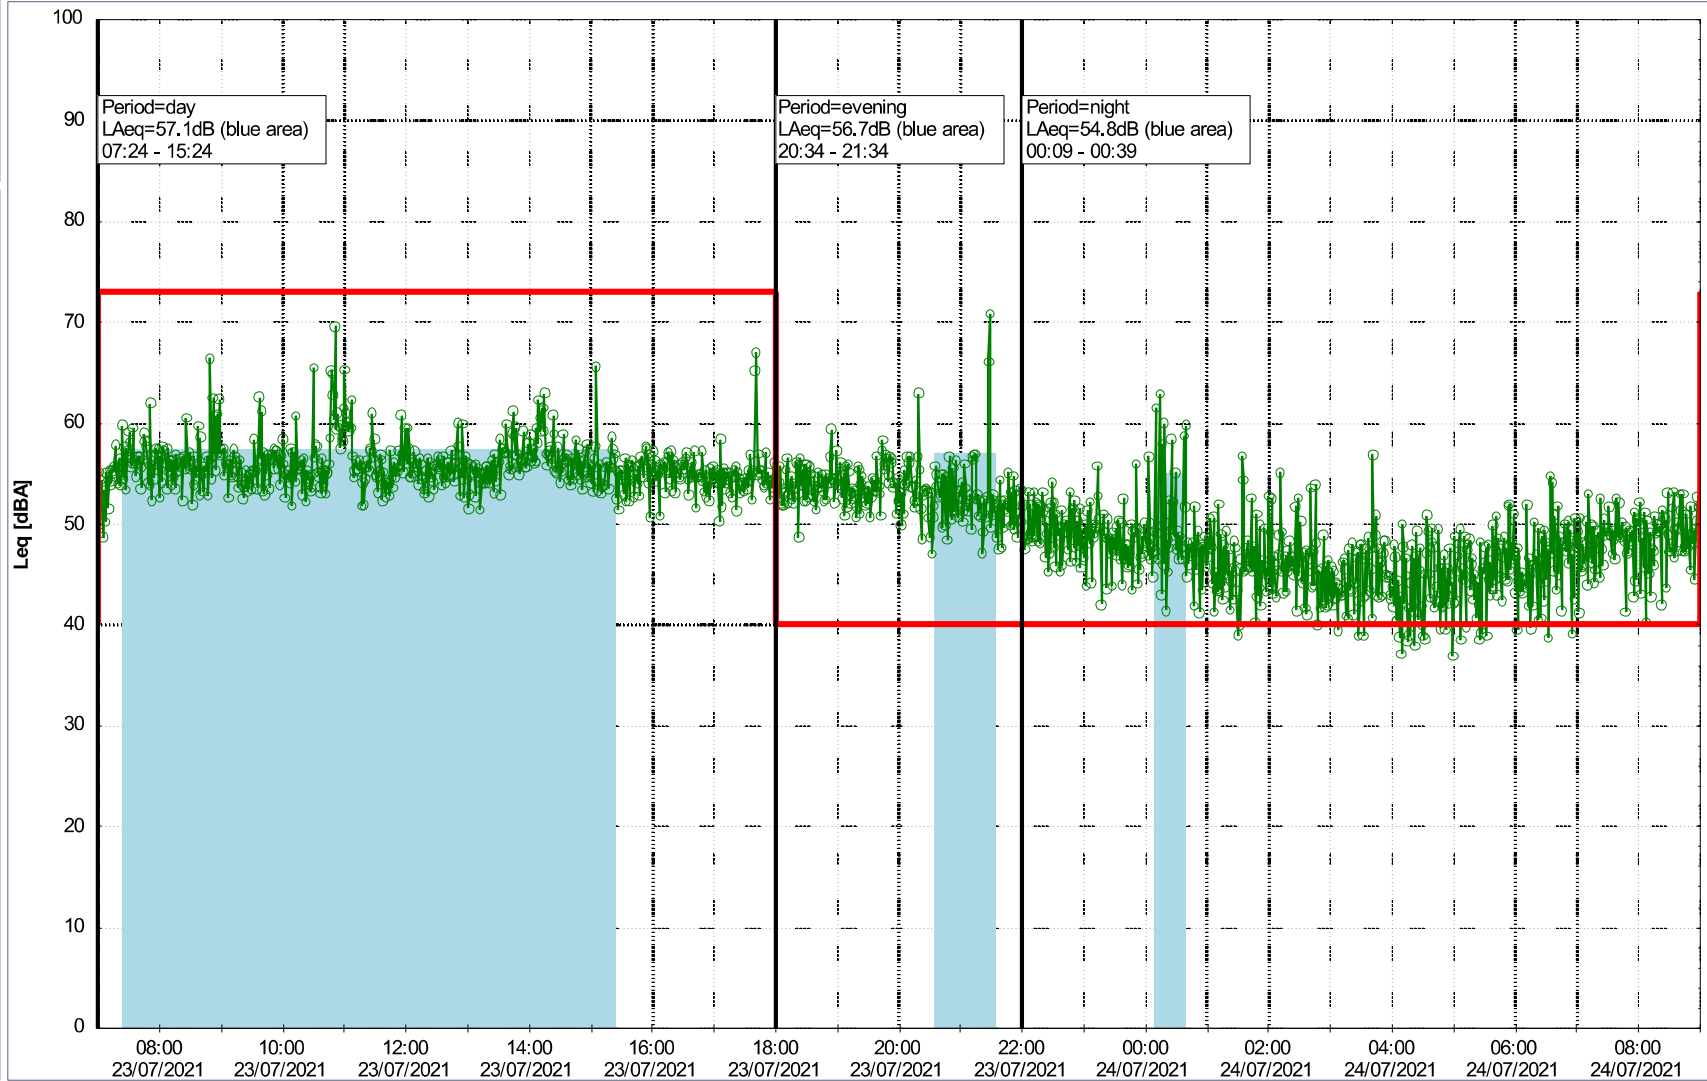

...

Noise Time Related Diagram

21/07/2021
22/07/2021

o o o o HOL_NS01

Project: Kronos Sydhavnen
Construction: Havneholmen
Location: N-V

Plan View

Remarks

Noise Time Related Diagram

22/07/2021
23/07/2021

o o o o HOL_NS01

Project: Kronos Sydhavnen
Construction: Havneholmen
Location: N-V

Plan View

Remarks

Noise Time Related Diagram

23/07/2021
24/07/2021

○○○○ HOL_NS01

Project: Kronos Sydhavnen
Construction: Havneholmen
Location: N-V

Plan View

Remarks

Noise Time Related Diagram

24/07/2021
25/07/2021

o o o o HOL_NS01

Project: Kronos Sydhavnen
Construction: Havneholmen
Location: N-V