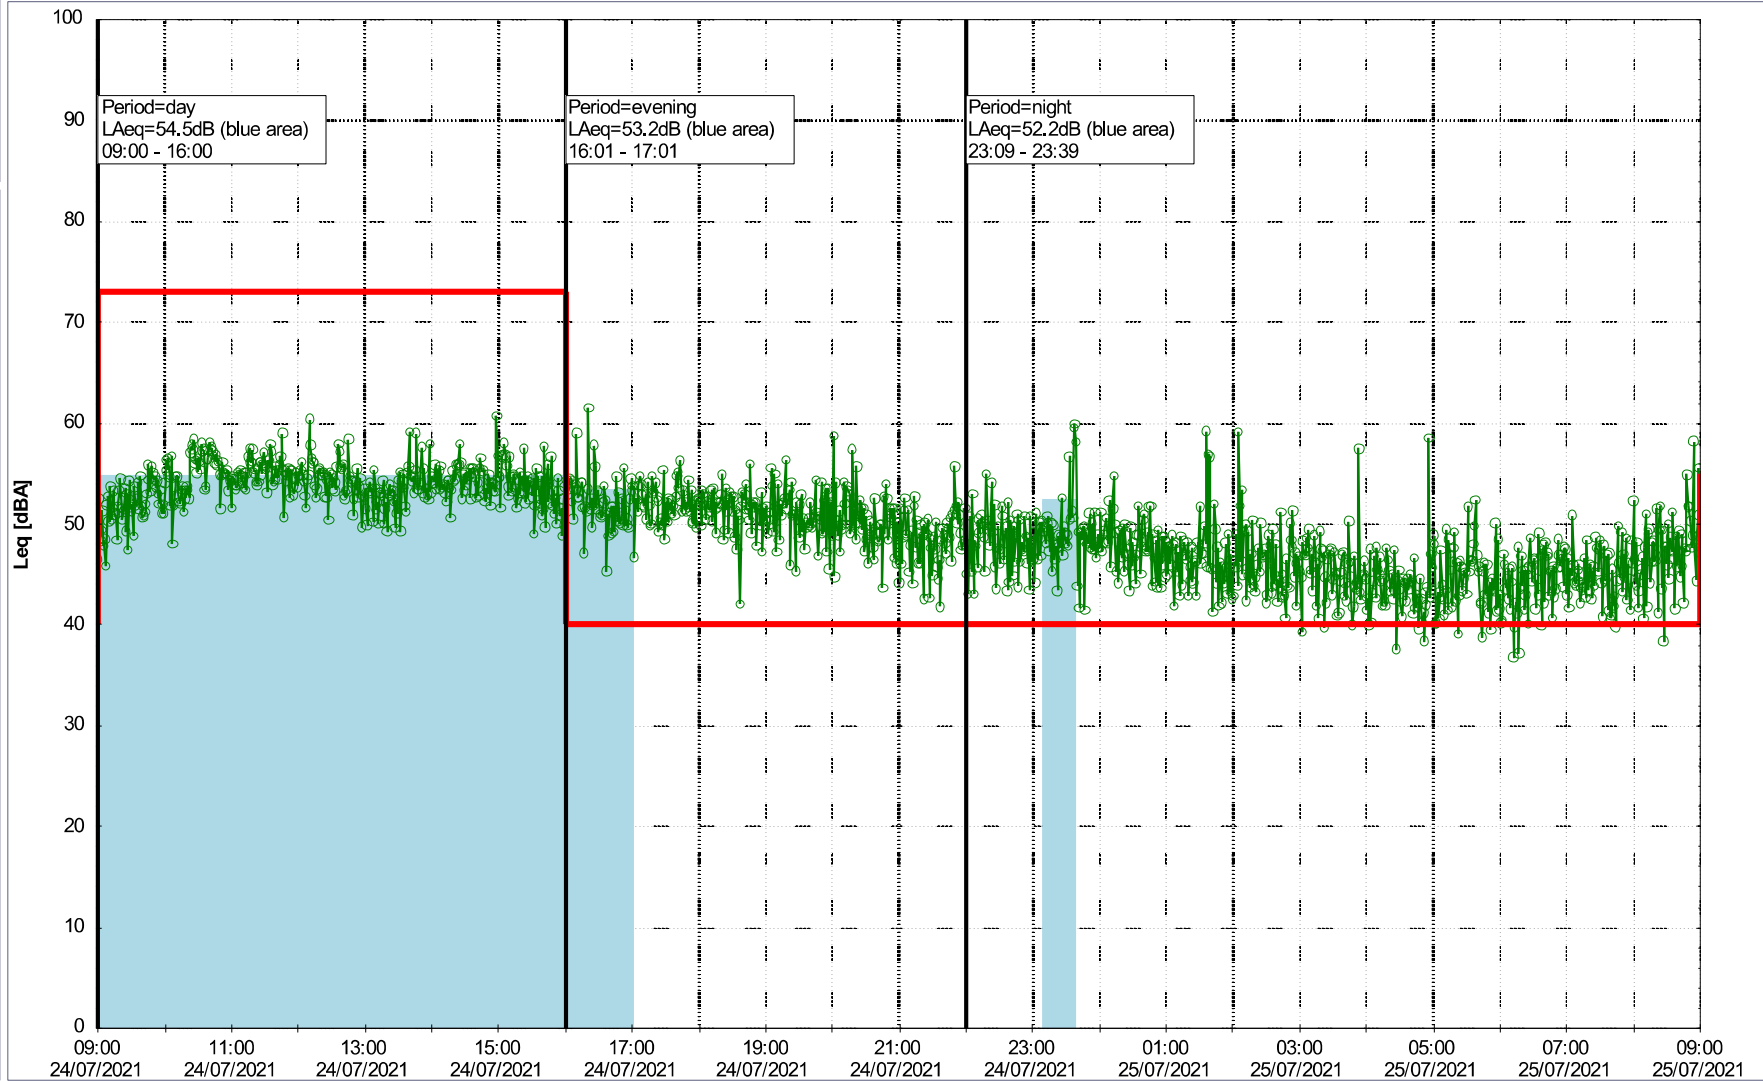

Project: Kronos Sydhavnen
Construction: Havneholmen
Location: N-V

Plan View

Remarks

Noise Time Related Diagram

24/07/2021
25/07/2021

o o o o HOL_NS01

Project: Kronos Sydhavnen
Construction: Havneholmen
Location: N-V

Plan View

Remarks

...

Noise Time Related Diagram

25/07/2021
26/07/2021

o o o o HOL_NS01