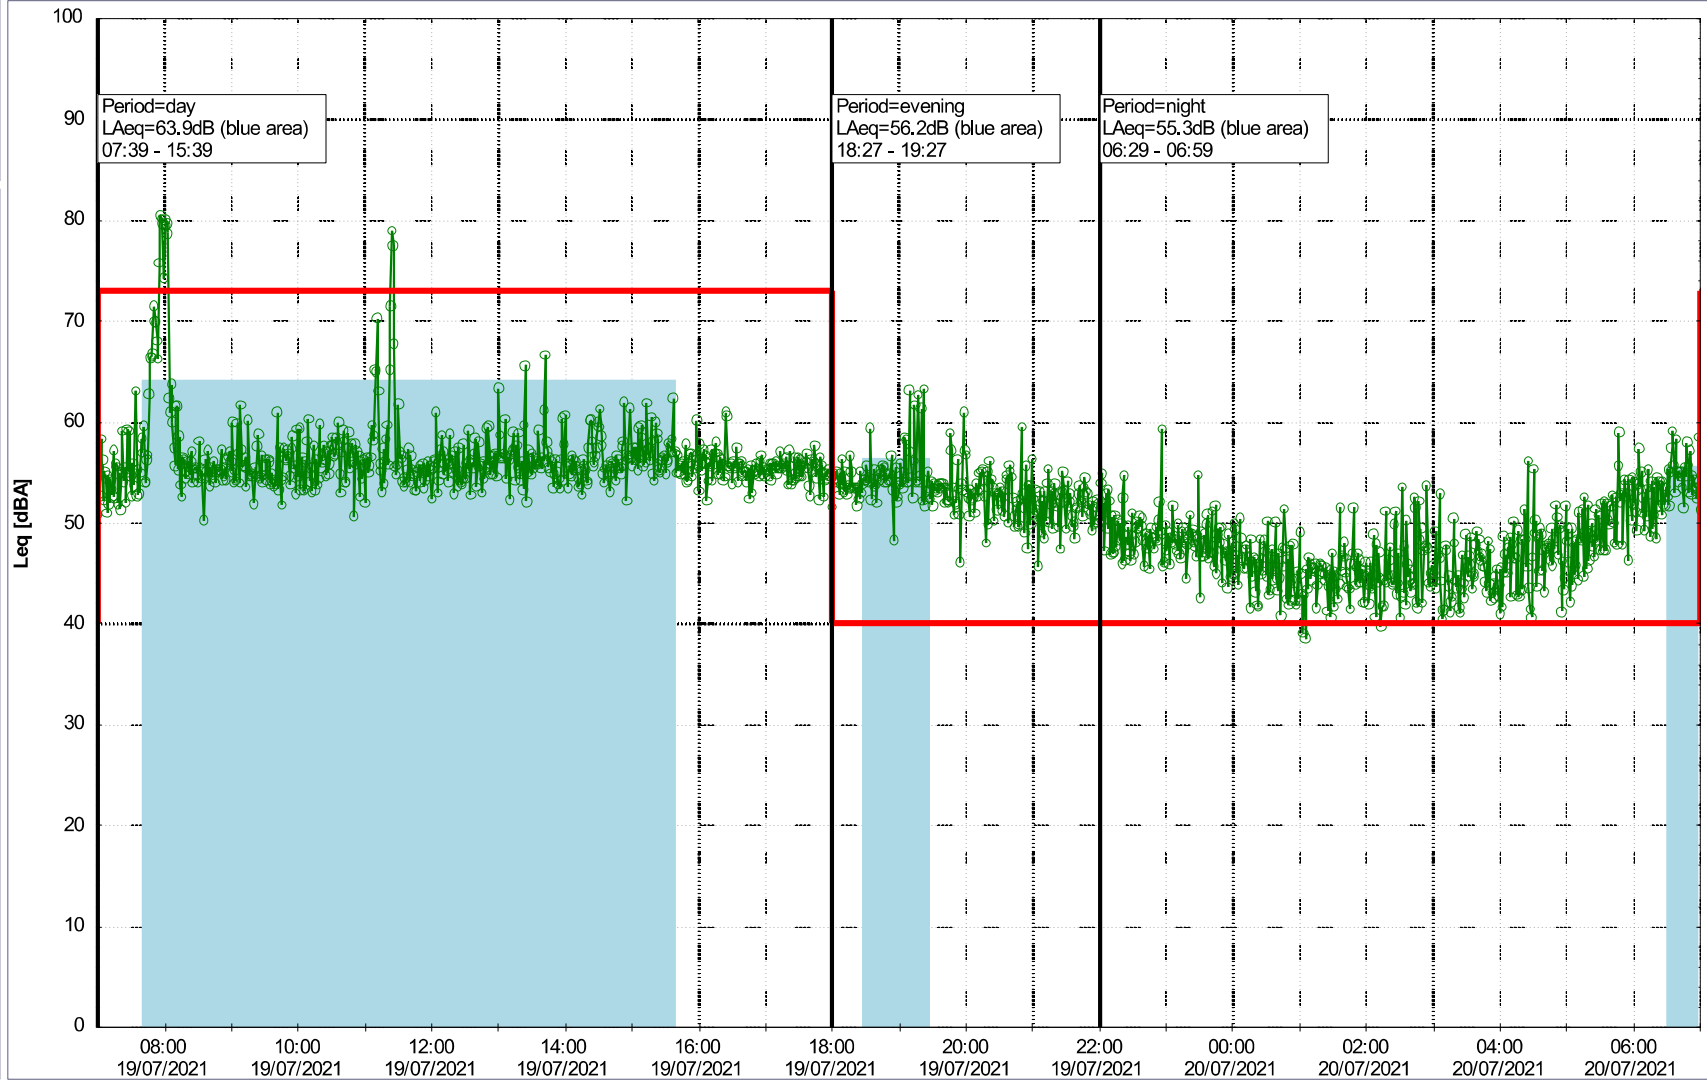

Noise Time Related Diagram

19/07/2021
20/07/2021

o o o o HOL_NS01