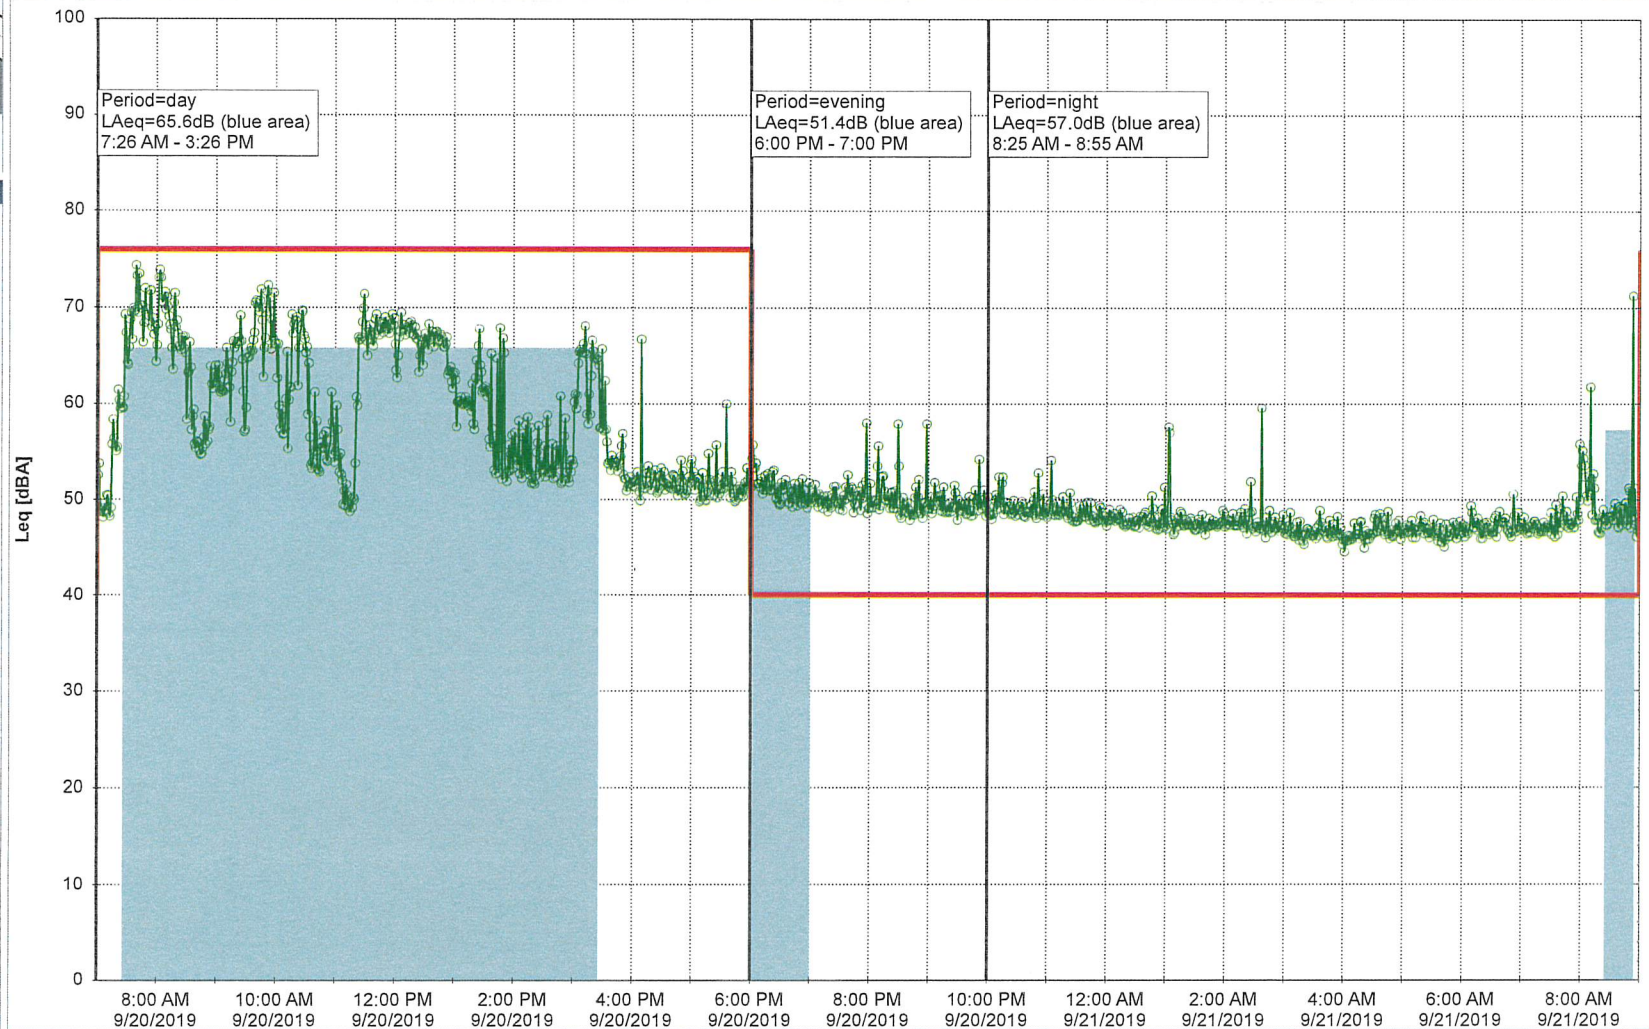

Project: Kronos Sydhavnen
Construction: Mozarts Plads
Location: N-V

9/20/2019
9/21/2019

Noise Time Related Diagram

Remarks

...

MOP_NS01