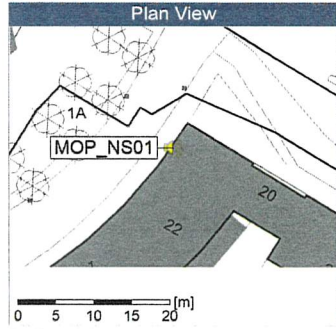

### Noise Time Related Diagram

Remarks

...

MOP\_NS01

Project: Kronos Sydhavnen  
Construction: Mozarts Plads  
Location: N-V

9/21/2019  
9/22/2019

Remarks

...