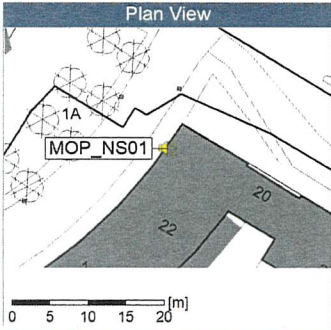

Project: Kronos Sydhavnen
Construction: Mozarts Plads
Location: N-V

9/17/2019
9/18/2019

Noise Time Related Diagram

Remarks

...

MOP_NS01