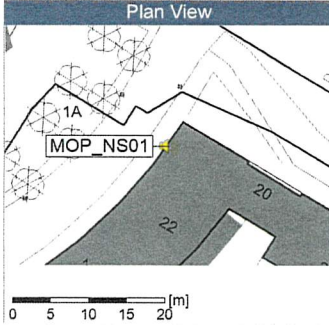

Project: Kronos Sydhavnen
Construction: Mozarts Plads
Location: N-V

Noise Time Related Diagram

9/16/2019
9/17/2019

Remarks

...

MOP_NS01