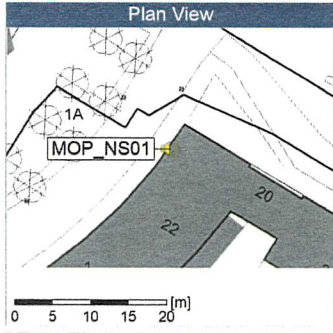

Project: Kronos Sydhavnen
Construction: Mozarts Plads
Location: N-V

9/20/2019
9/21/2019

Noise Time Related Diagram

Remarks

...

MOP_NS01