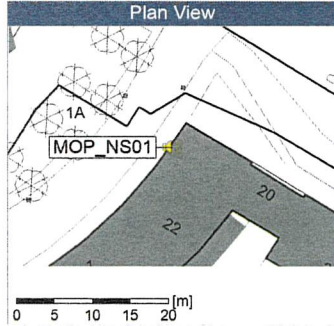

### Noise Time Related Diagram

Remarks

...

MOP\_NS01

Project: Kronos Sydhavnen  
Construction: Mozarts Plads  
Location: N-V

9/19/2019  
9/20/2019

Remarks

...