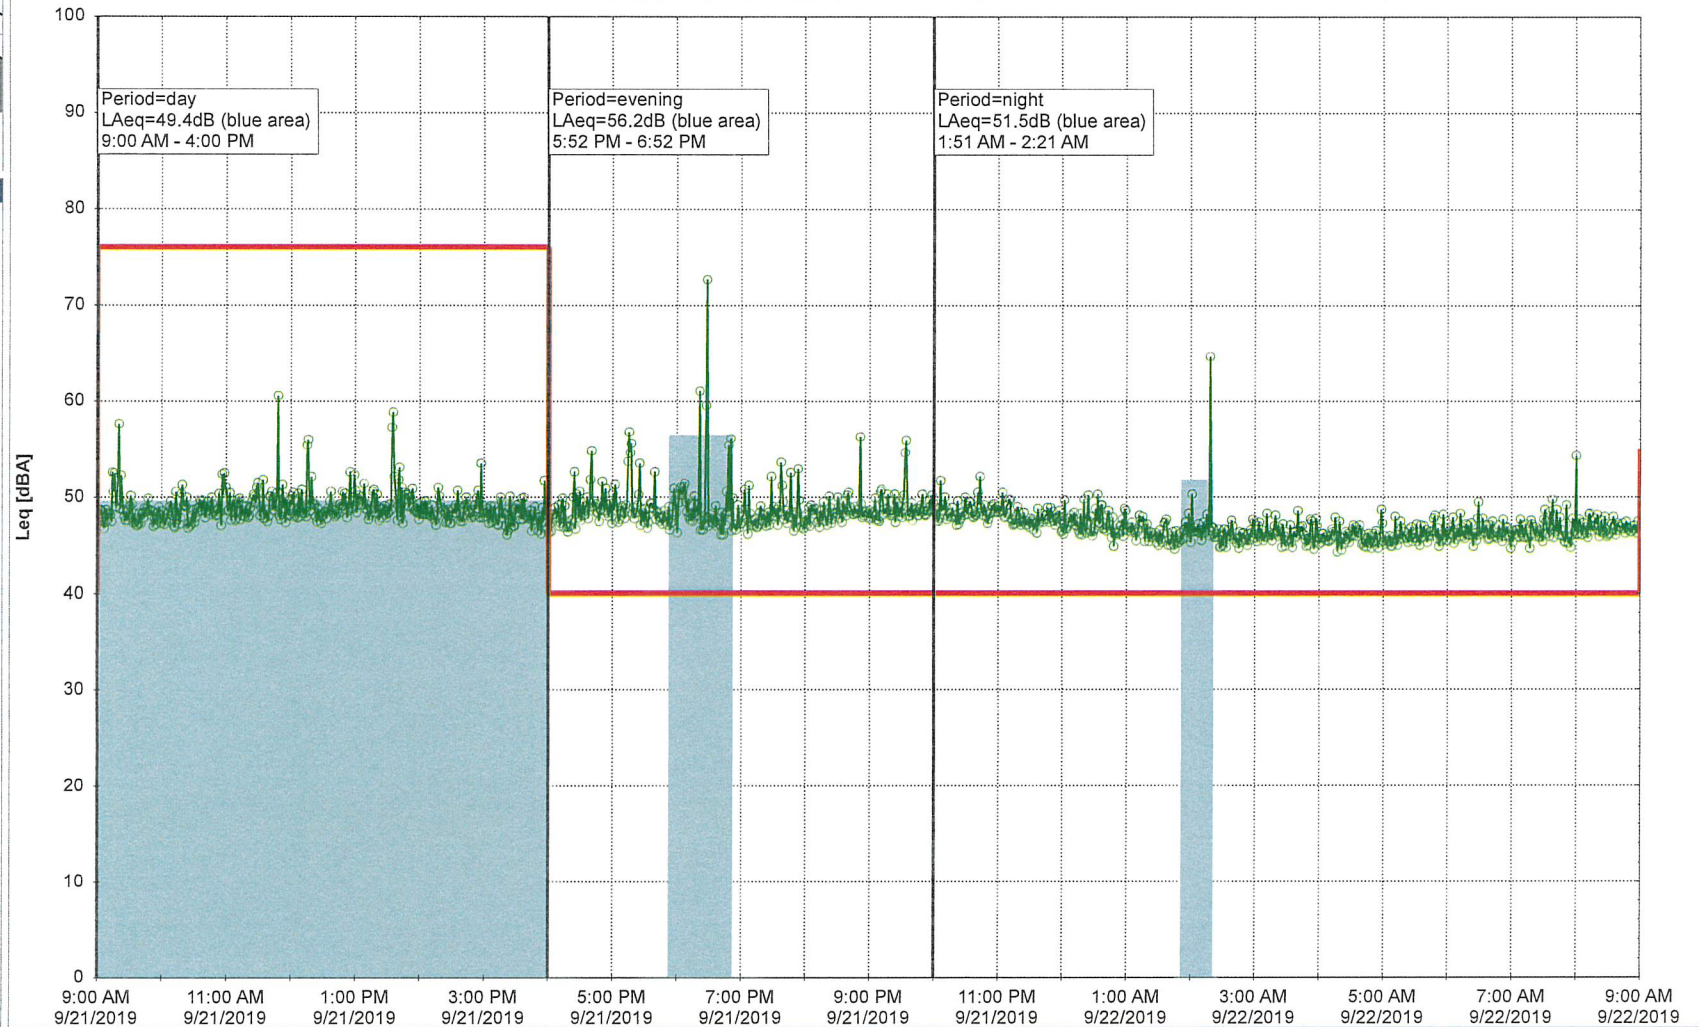

Noise Time Related Diagram

MOP_NS01