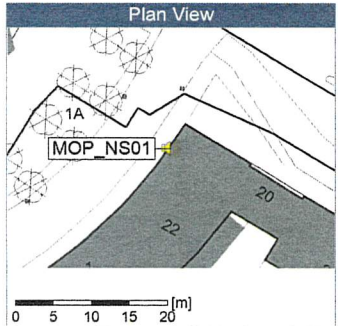

### Noise Time Related Diagram

MOP\_NS01

Project: Kronos Sydhavnen  
Construction: Mozarts Plads  
Location: N-V

9/22/2019  
9/23/2019

Remarks

...