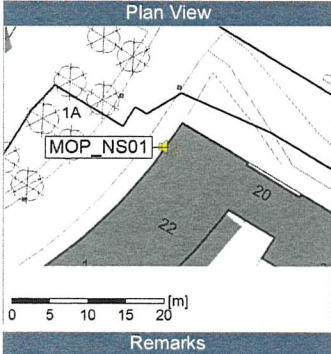

Project: Kronos Sydhavnen
Construction: Mozarts Plads
Location: N-V

9/18/2019
9/19/2019

Noise Time Related Diagram

Remarks

...

MOP_NS01