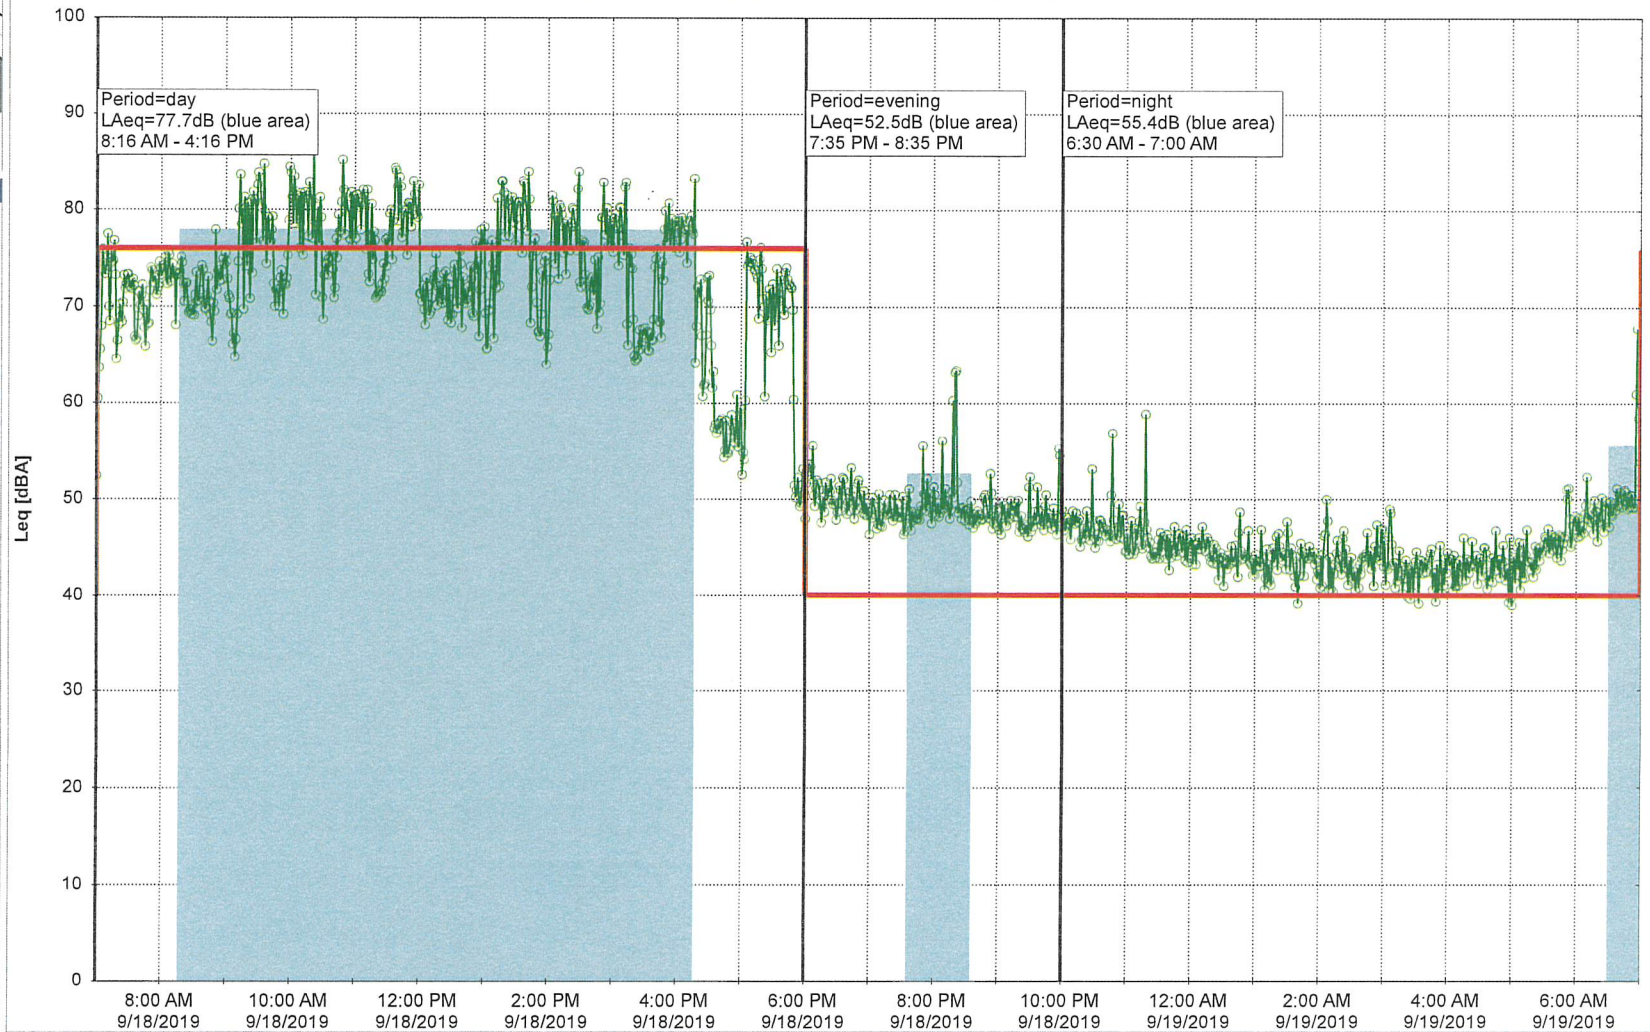

Project: Kronos Sydhavnen
Construction: Mozarts Plads
Location: N-V

9/18/2019
9/19/2019

Noise Time Related Diagram

Remarks

...

MOP_NS01