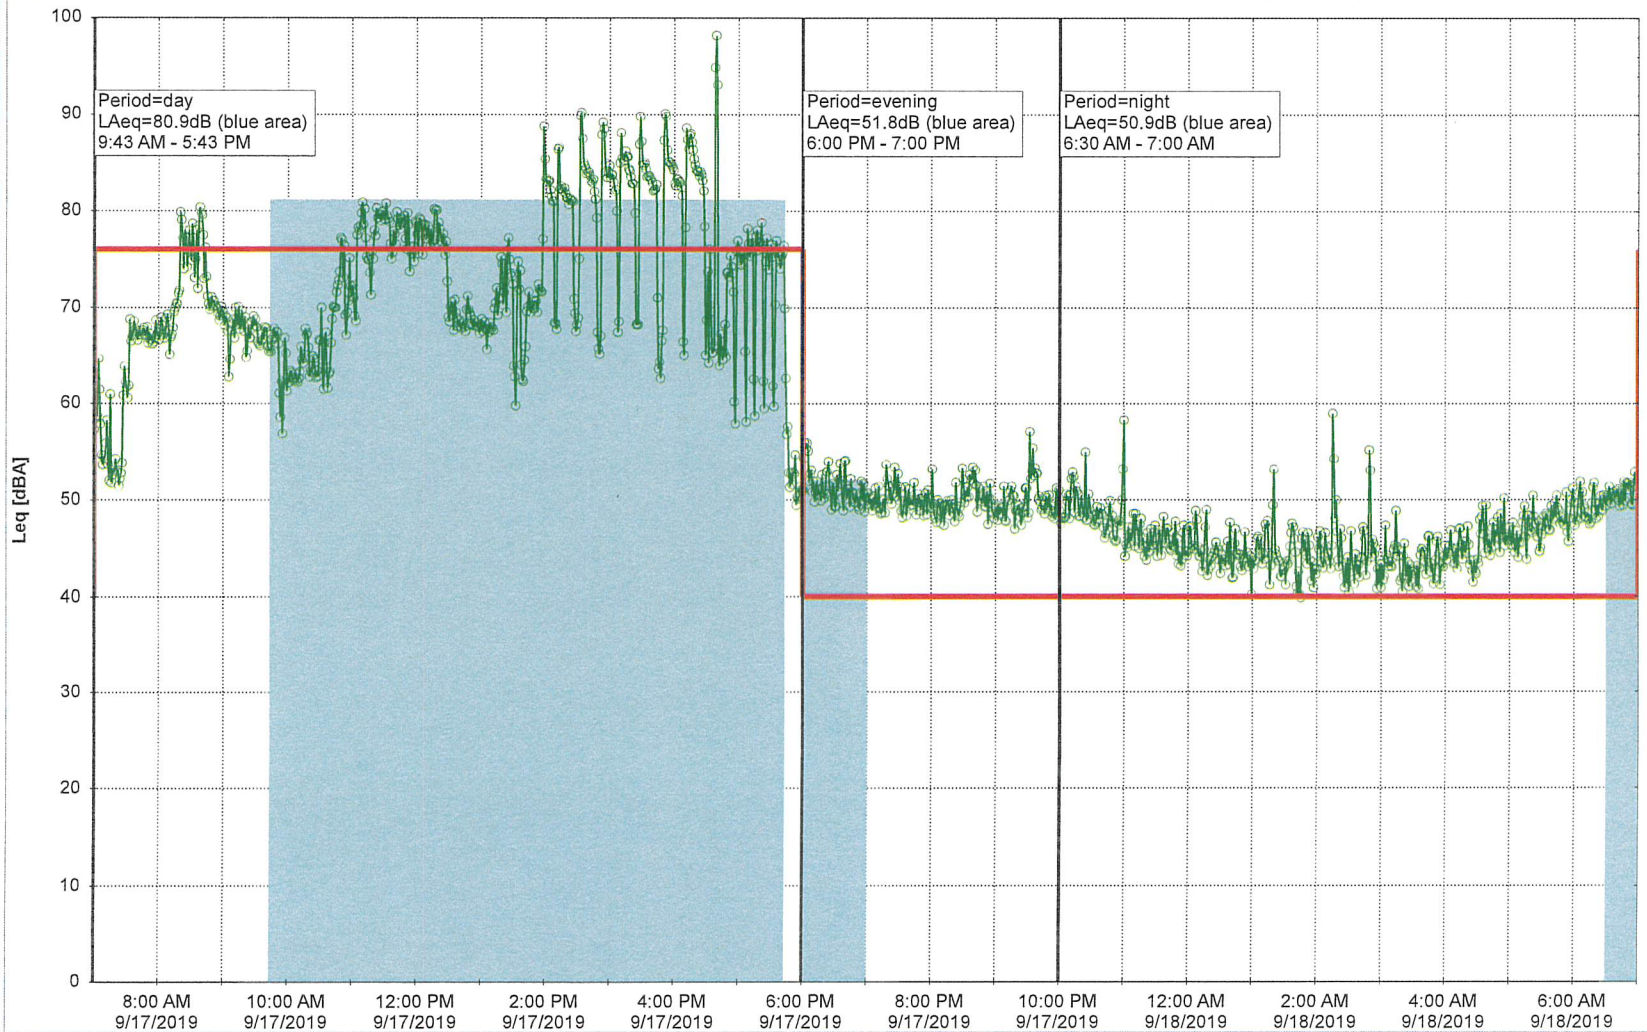

Project: Kronos Sydhavnen
Construction: Mozarts Plads
Location: N-V

9/17/2019
9/18/2019

Noise Time Related Diagram

Remarks

...

MOP_NS01