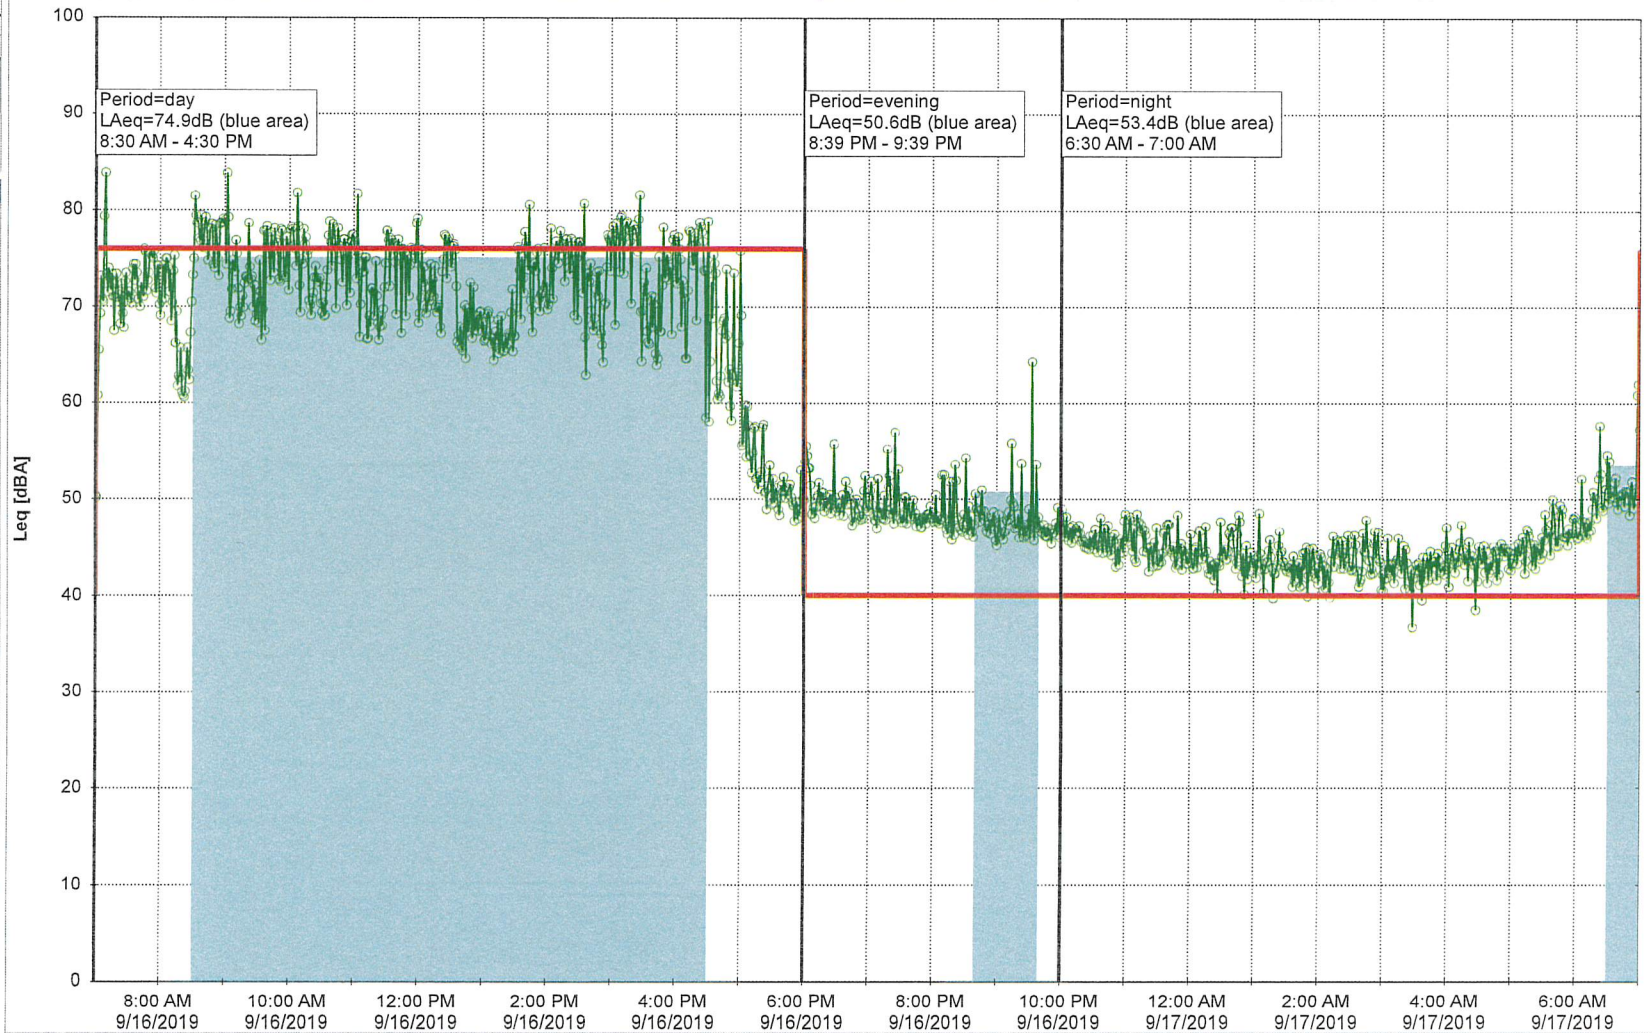

### Noise Time Related Diagram

9/16/2019  
9/17/2019

Remarks

...

MOP\_NS01

Project: Kronos Sydhavnen  
Construction: Mozarts Plads  
Location: N-V

9/17/2019  
9/18/2019