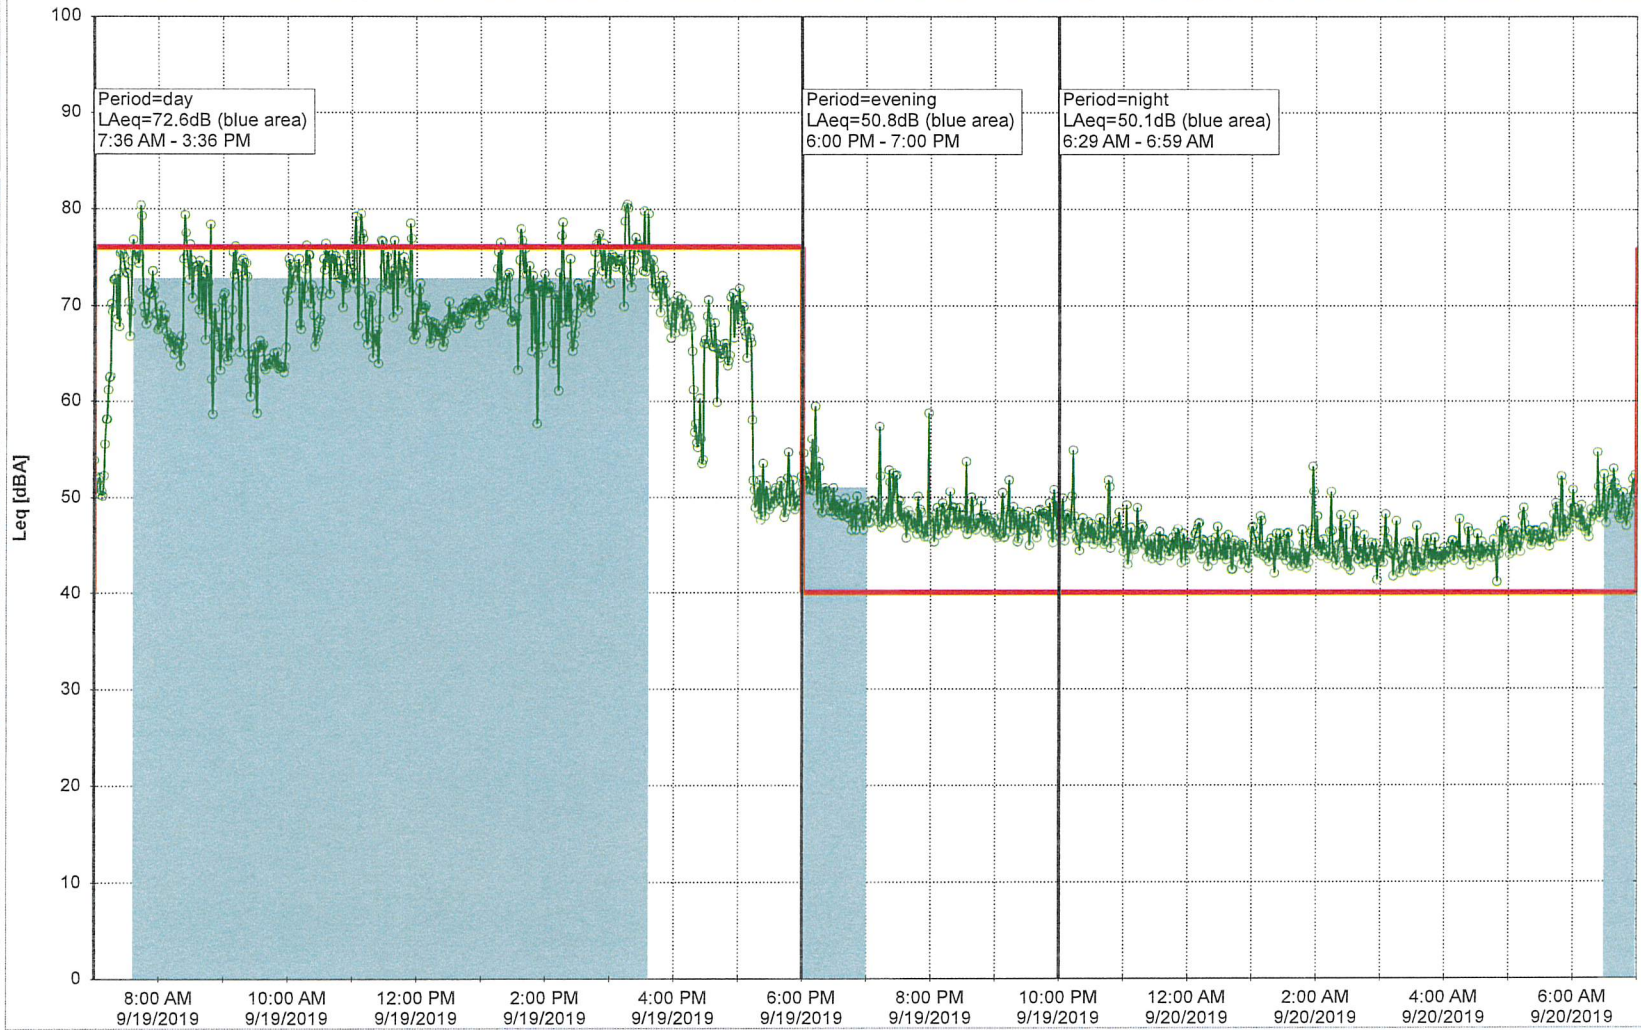

Noise Time Related Diagram

MOP_NS01