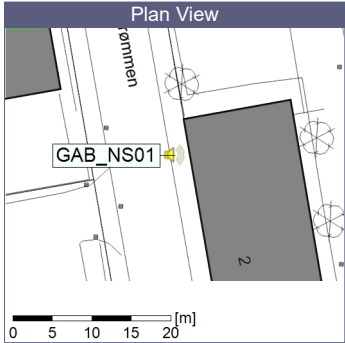

Project: Kronos Sydhavnen
Construction: Gåsebæk
Location: N-V

18/12/2019
19/12/2019