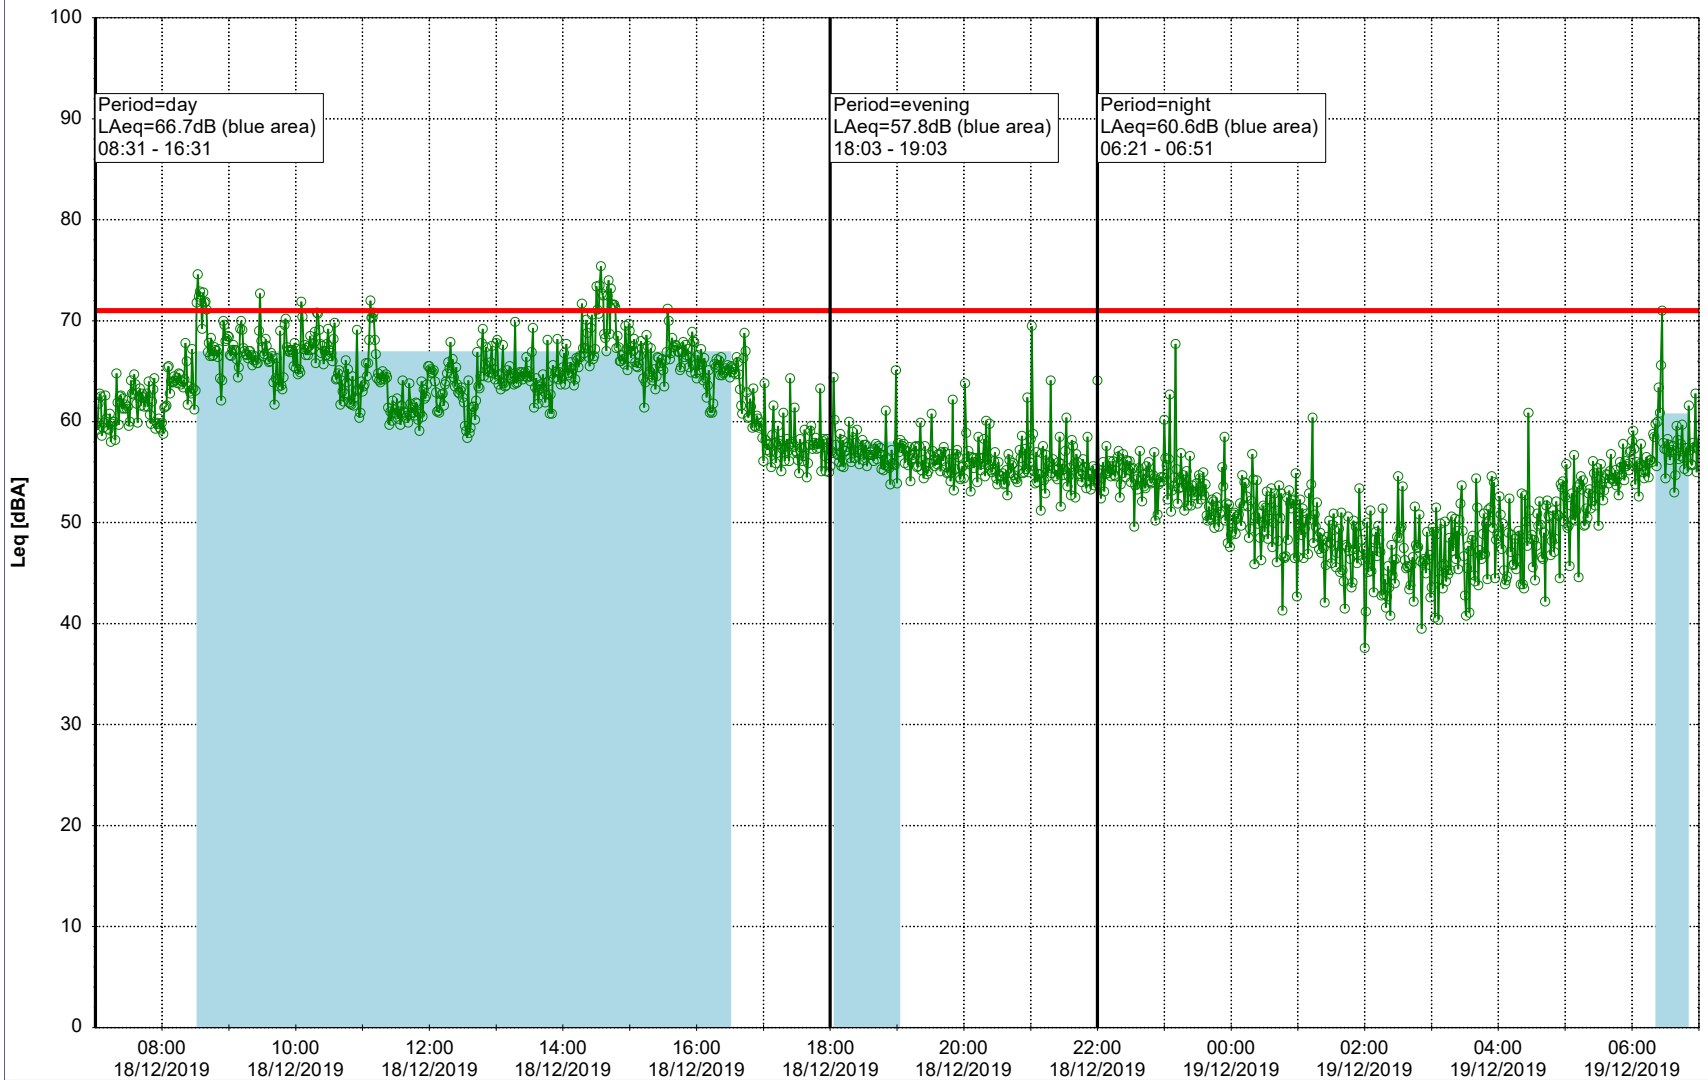

Project: Kronos Sydhavnen  
Construction: Gåsebæk  
Location: N-V

18/12/2019  
19/12/2019

Remarks

...

### Noise Time Related Diagram

○○○ GAB\_NS01

Project: Kronos Sydhavnen  
Construction: Gåsebæk  
Location: N-V

Plan View

Remarks

...

### Noise Time Related Diagram

19/12/2019  
20/12/2019

○○○○ GAB\_NS01