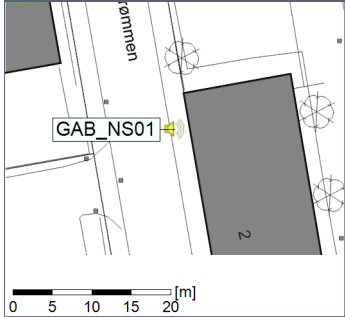

### Noise Time Related Diagram

○○○ GAB\_NS01

Project: Kronos Sydhavnen  
Construction: Gåsebæk  
Location: N-V

Plan View

Remarks

...