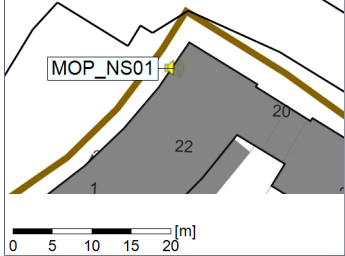

Plan View

Remarks

...

Noise Time Related Diagram

04/04/2023
05/04/2023

○○○○ MOP_NS01

Project: Kronos Sydhavnen
Construction: Mozarts Plads
Location: N-V

Plan View