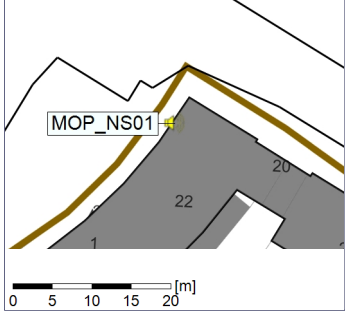

Remarks

...

Noise Time Related Diagram

05/04/2023
06/04/2023

○○○○ MOP_NS01

Project: Kronos Sydhavnen
Construction: Mozarts Plads
Location: N-V

Plan View

Remarks