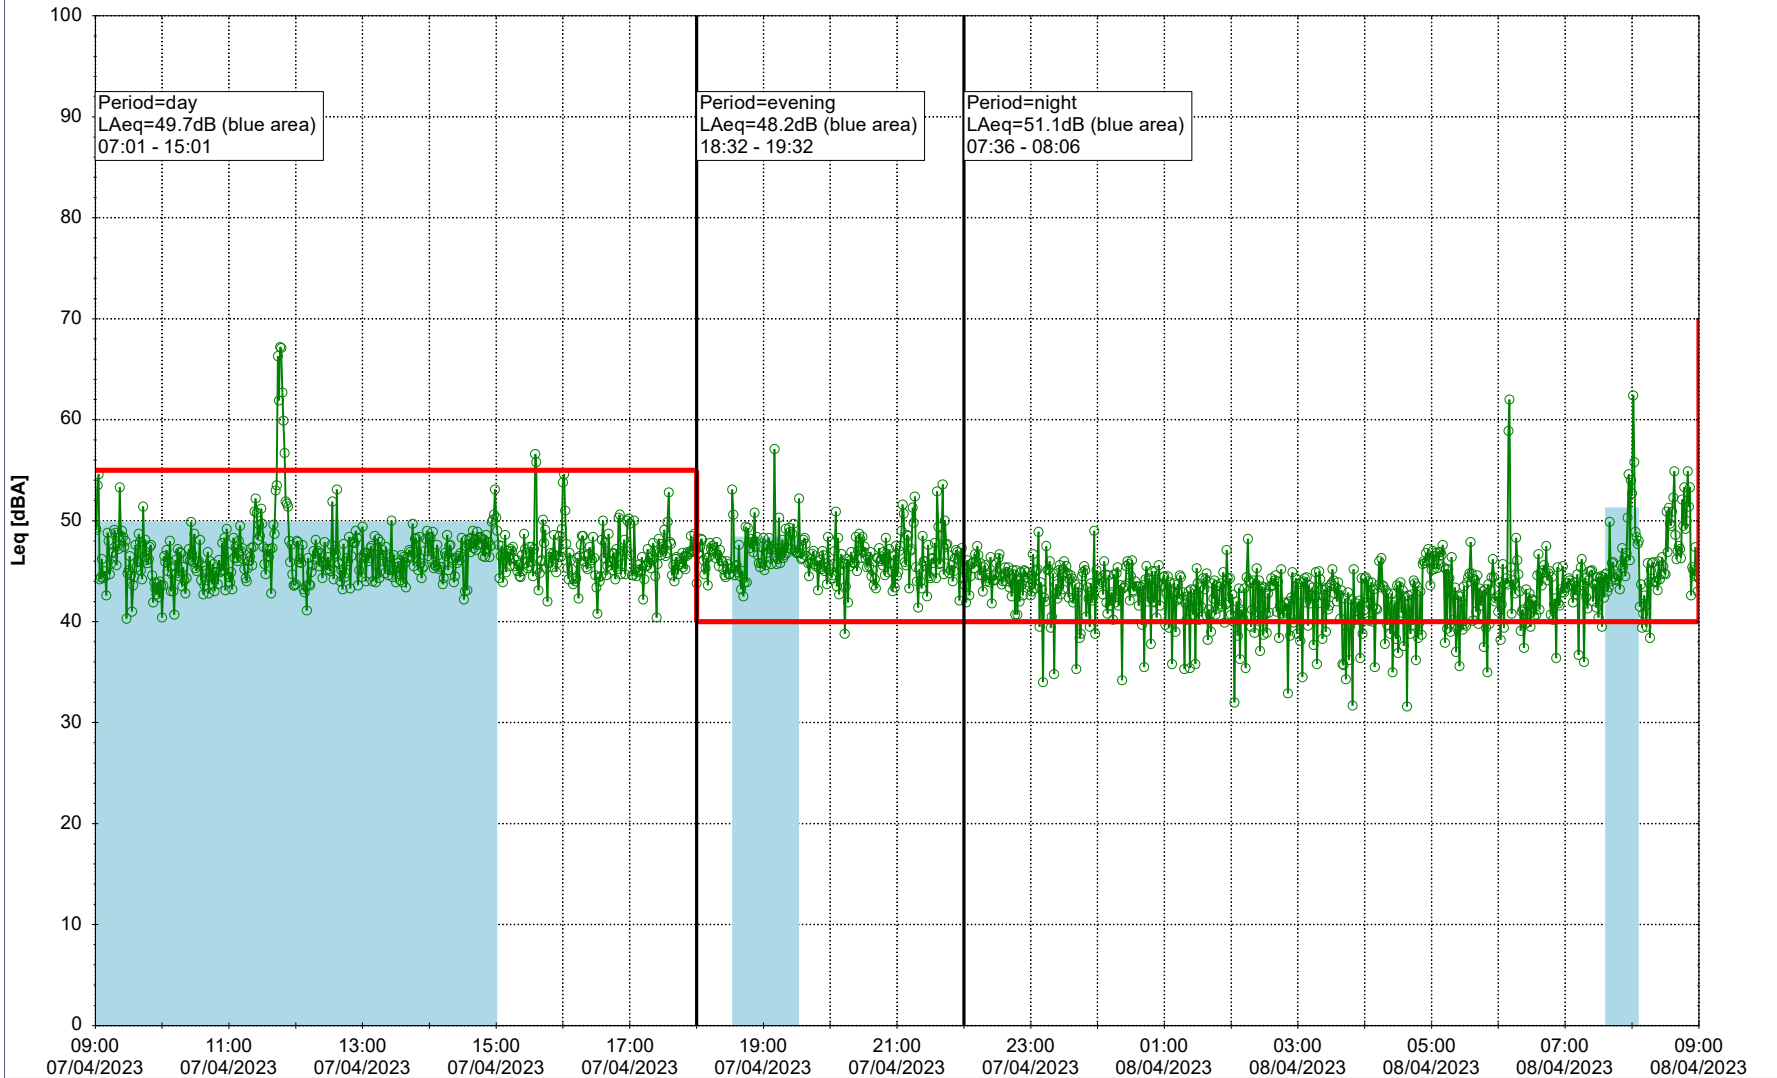

...

Noise Time Related Diagram

06/04/2023
07/04/2023

○○○○ MOP_NS01

Project: Kronos Sydhavnen
Construction: Mozarts Plads
Location: N-V

Plan View

Remarks

...

Noise Time Related Diagram

07/04/2023
08/04/2023

○○○○ MOP_NS01

Project: Kronos Sydhavnen
Construction: Mozarts Plads
Location: N-V

Plan View

Remarks

...

Noise Time Related Diagram