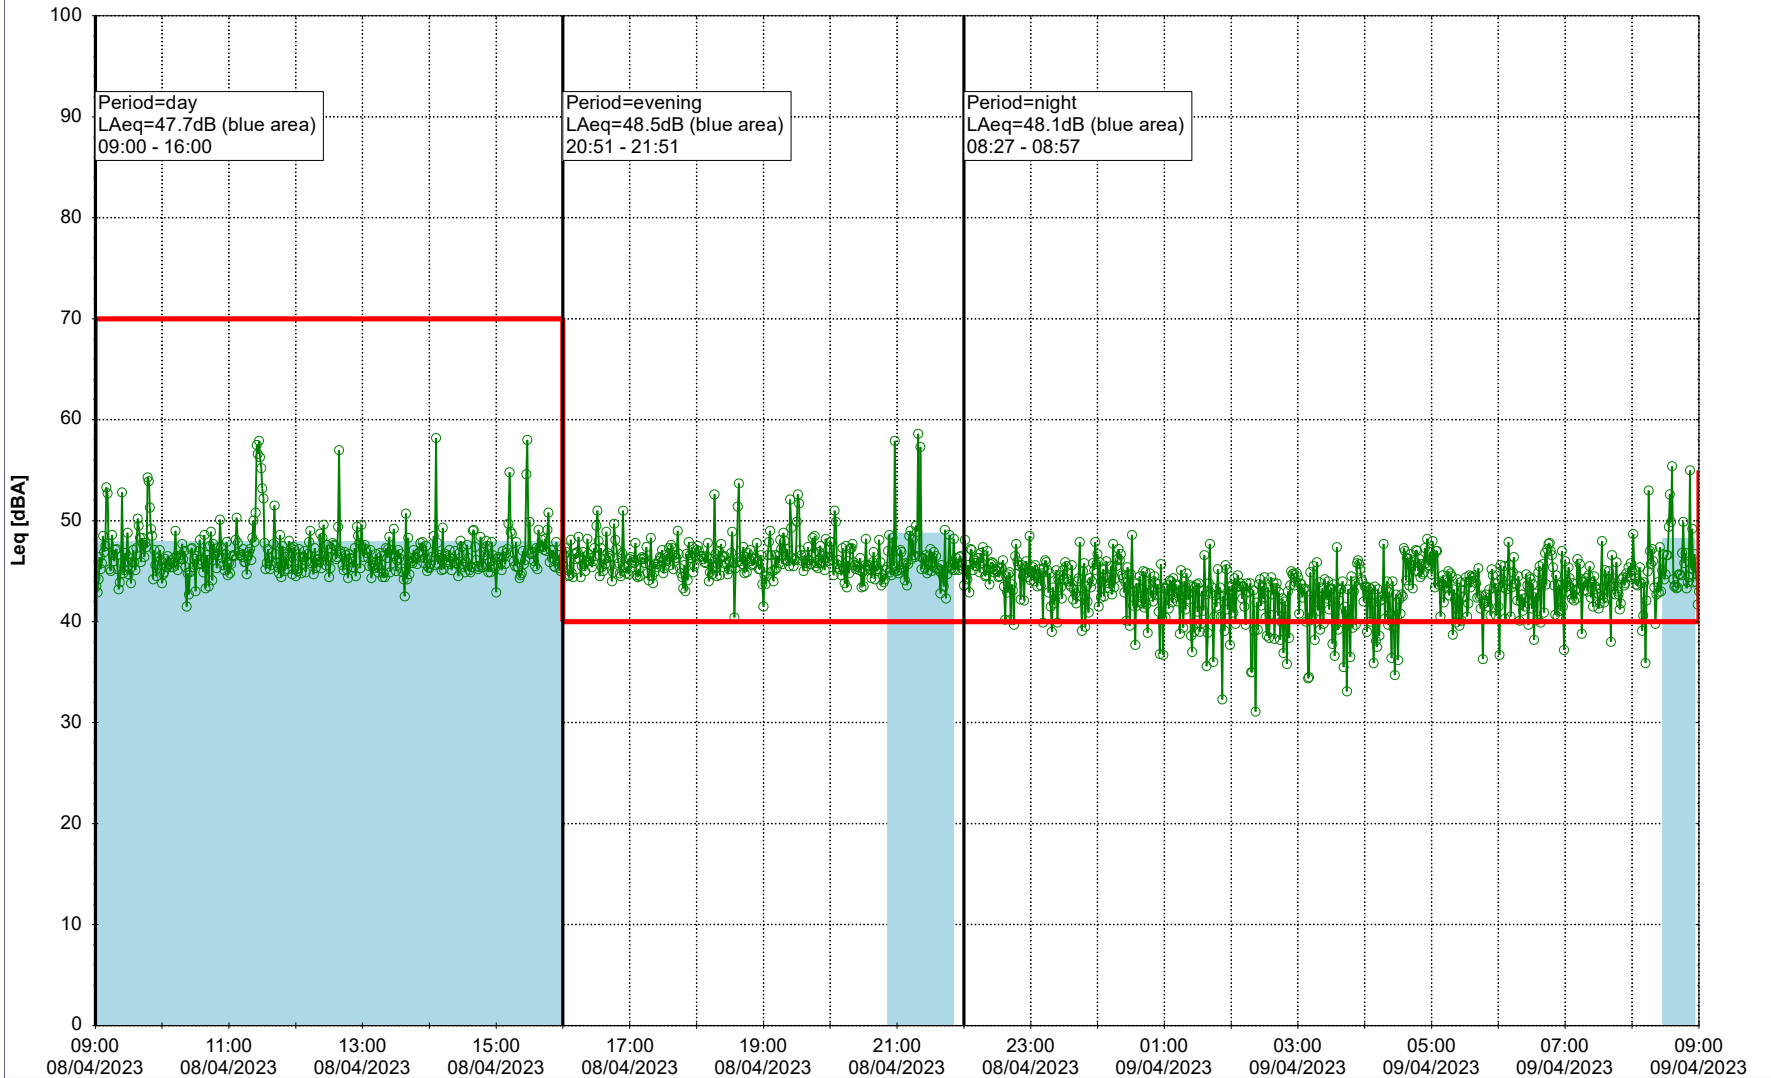

Noise Time Related Diagram

08/04/2023
09/04/2023

○○○○ MOP_NS01