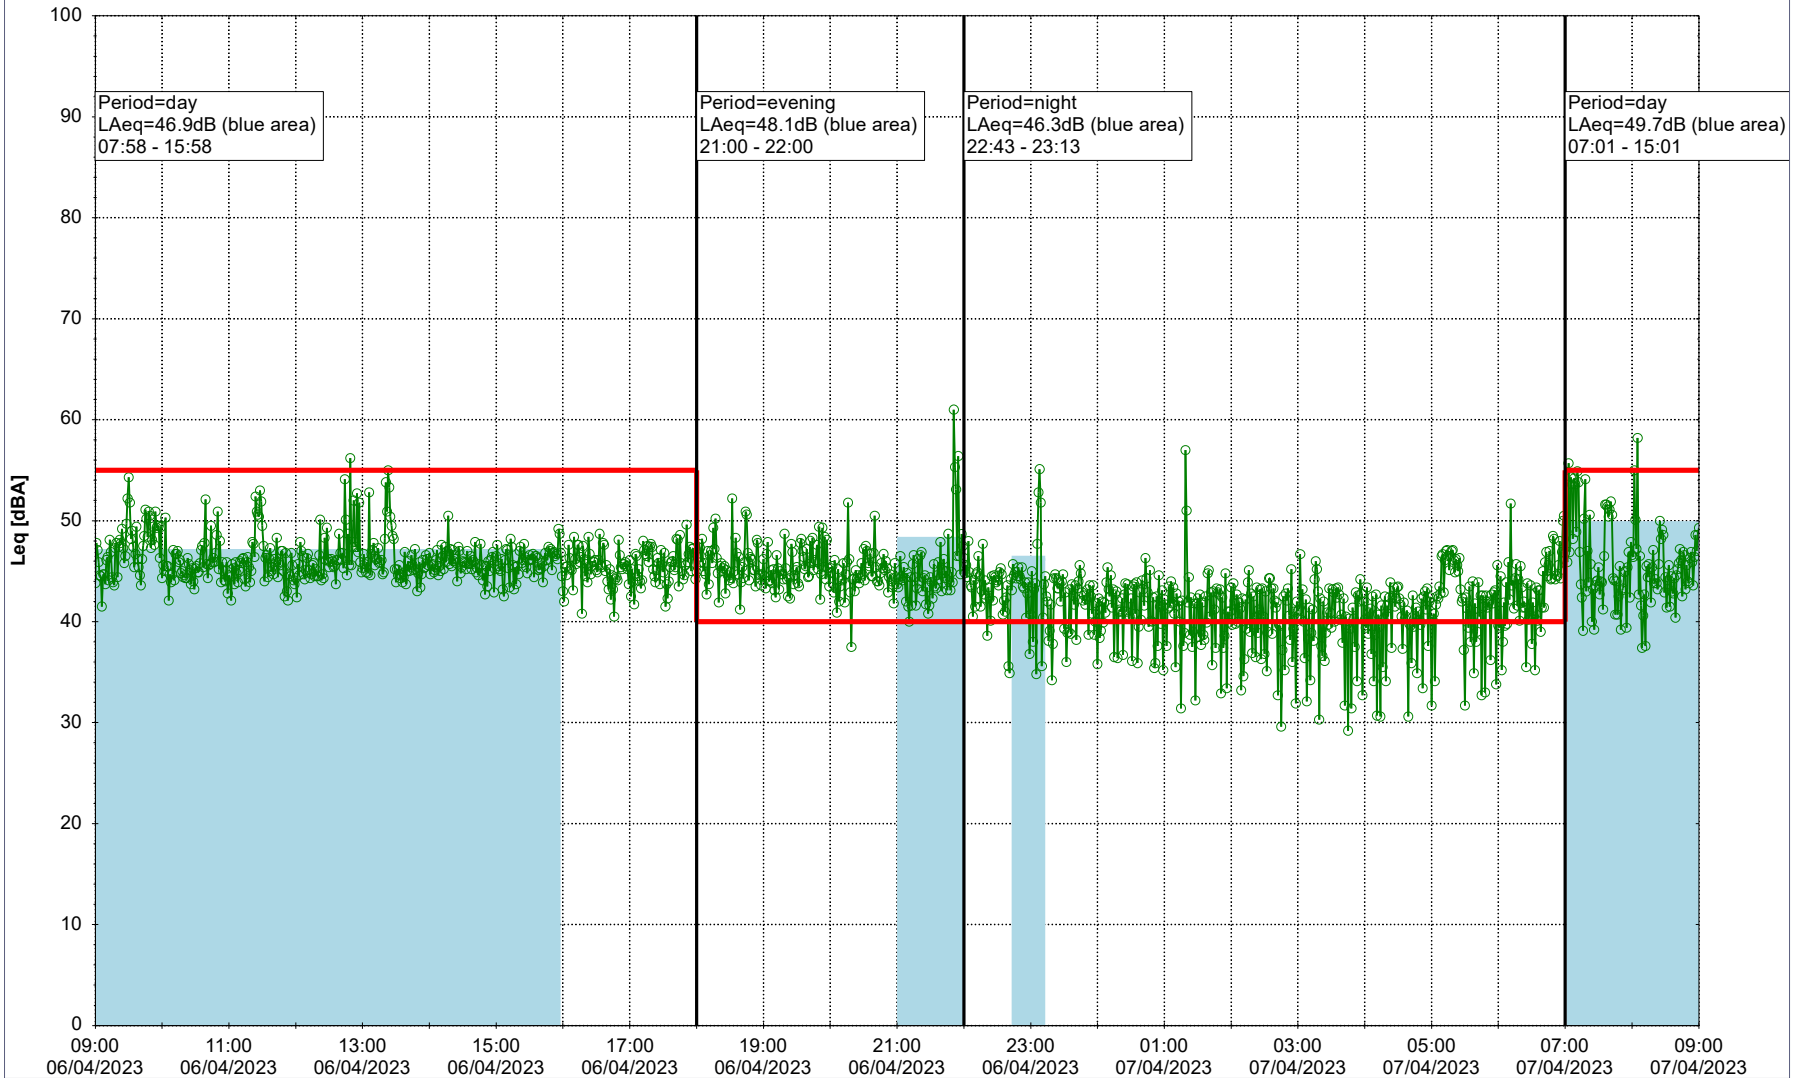

Noise Time Related Diagram

06/04/2023
07/04/2023

○○○○ MOP_NS01