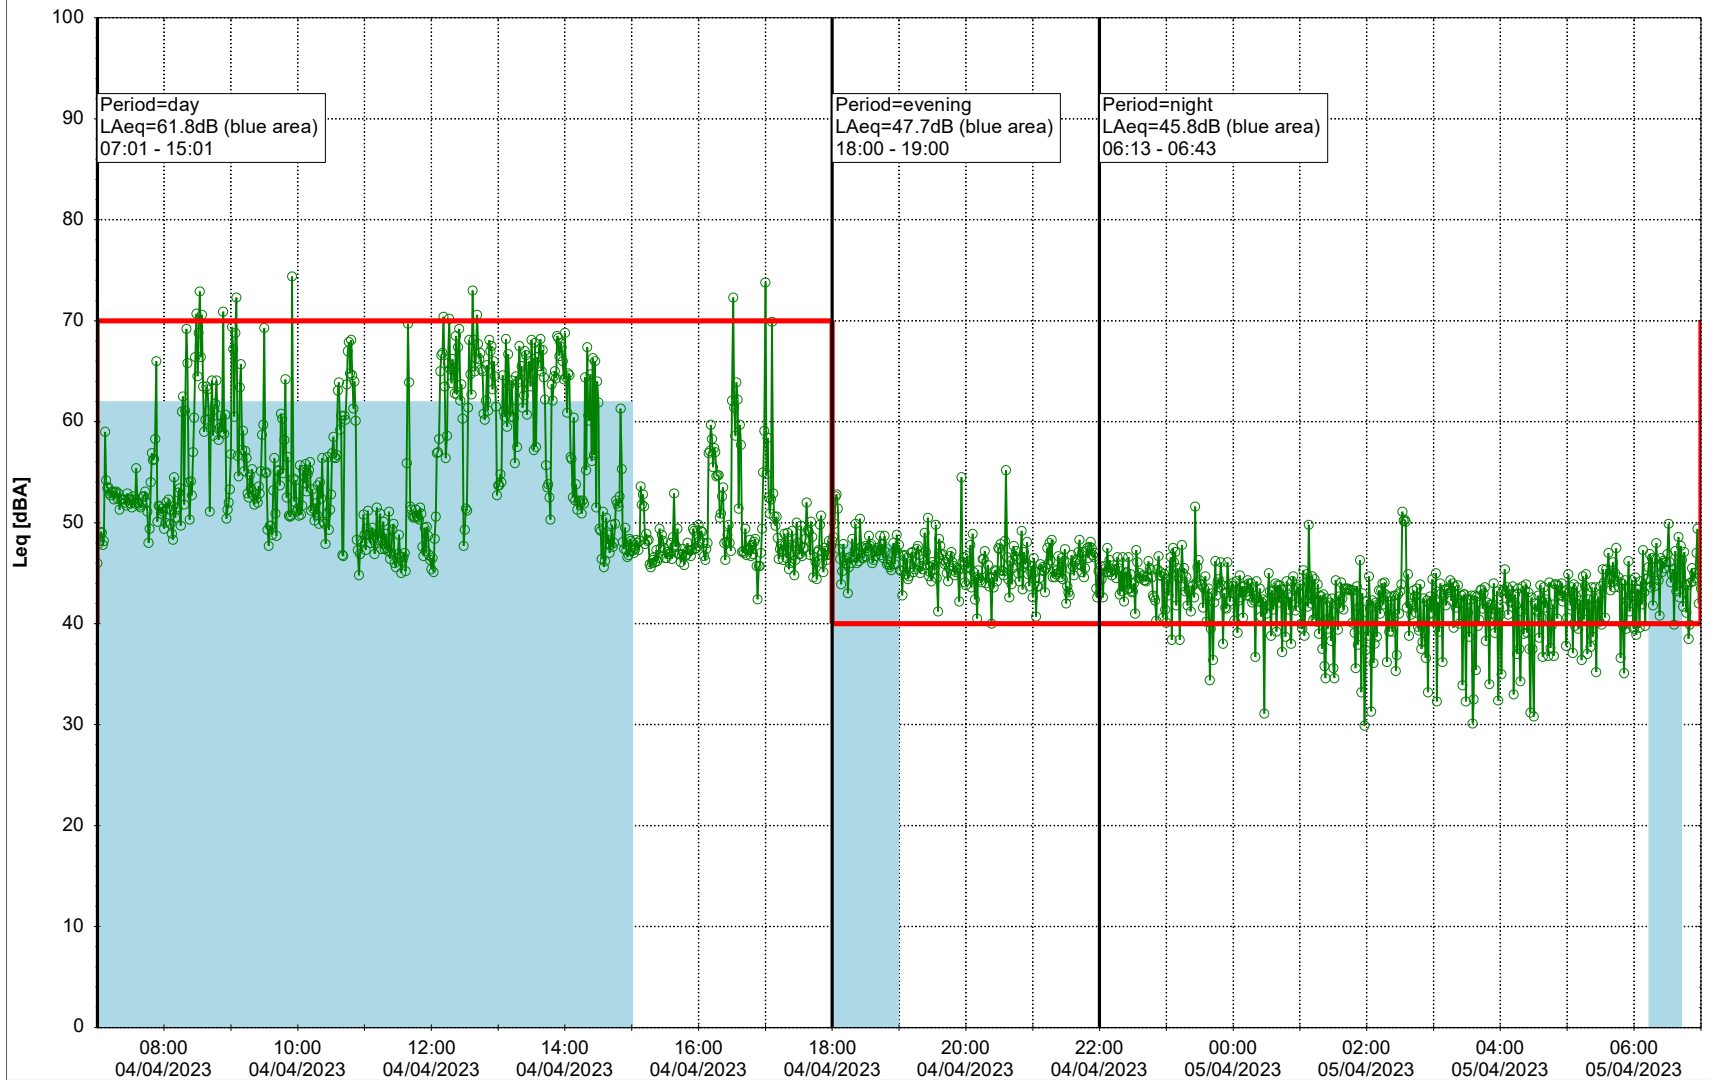

Plan View

Remarks

...

Noise Time Related Diagram

04/04/2023
05/04/2023

○○○○ MOP_NS01

Project: Kronos Sydhavnen
Construction: Mozarts Plads
Location: N-V

Plan View