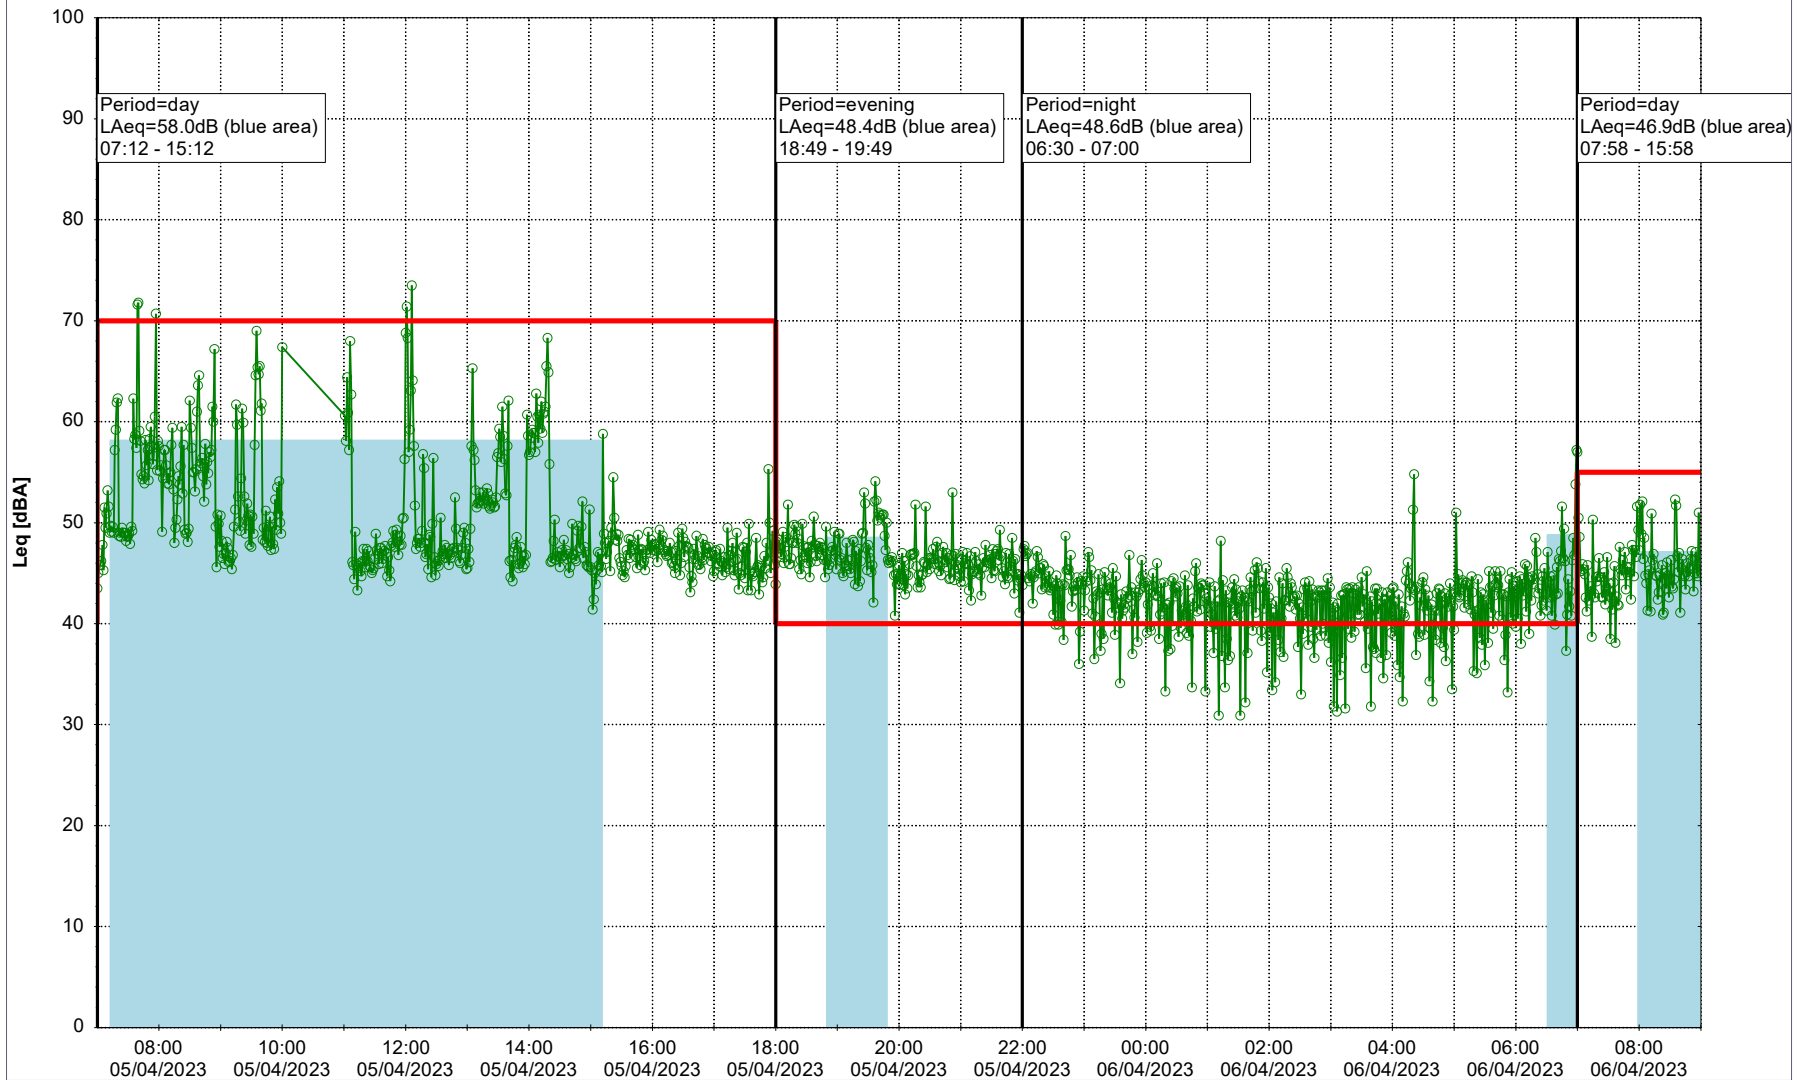

Noise Time Related Diagram

05/04/2023
06/04/2023

○○○○ MOP_NS01