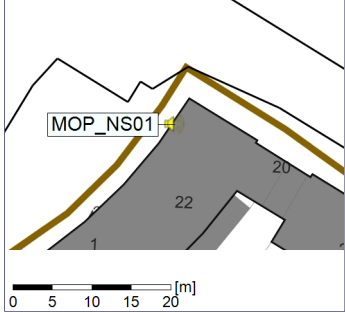

...

Noise Time Related Diagram

06/04/2023
07/04/2023

○○○○ MOP_NS01

Project: Kronos Sydhavnen
Construction: Mozarts Plads
Location: N-V

Plan View

Remarks

...