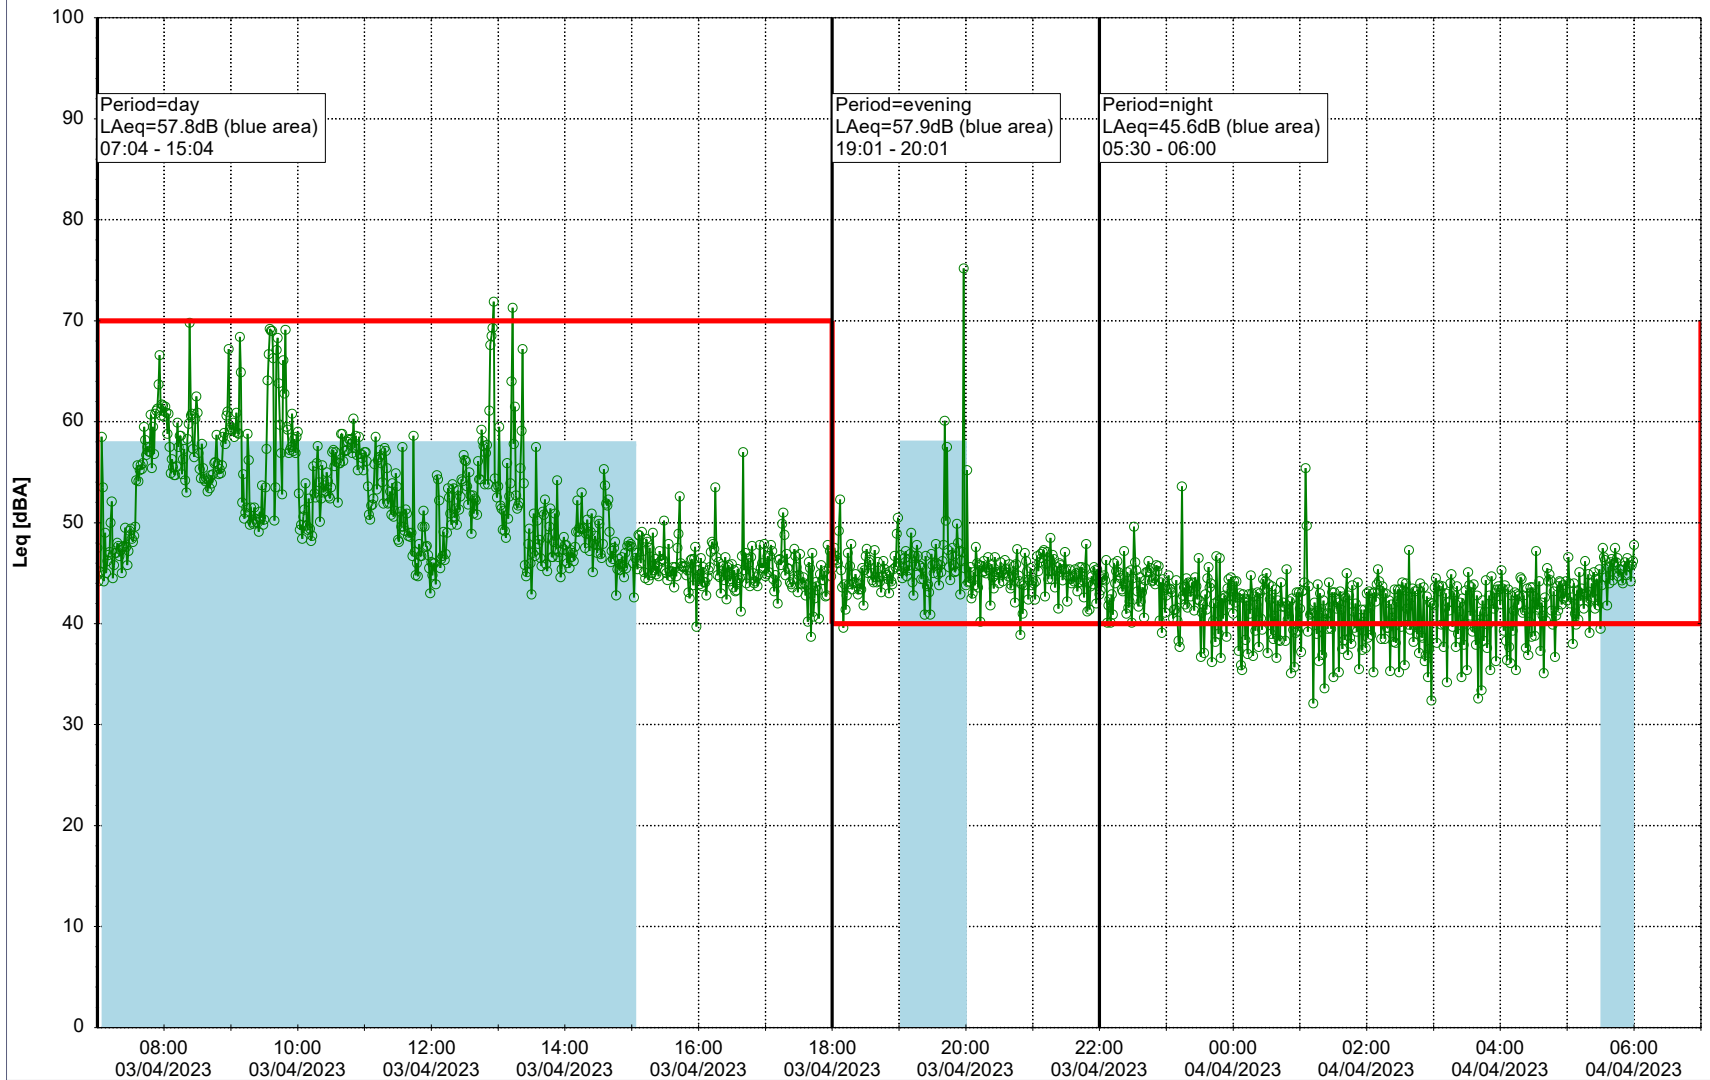

Project: Kronos Sydhavnen
Construction: Mozarts Plads
Location: N-V

Plan View

Remarks

...

Noise Time Related Diagram

03/04/2023
04/04/2023

○○○○ MOP_NS01

Project: Kronos Sydhavnen
Construction: Mozarts Plads
Location: N-V

Plan View

Remarks

...

Noise Time Related Diagram

04/04/2023
05/04/2023

○○○○ MOP_NS01

Project: Kronos Sydhavnen
Construction: Mozarts Plads
Location: N-V

Plan View