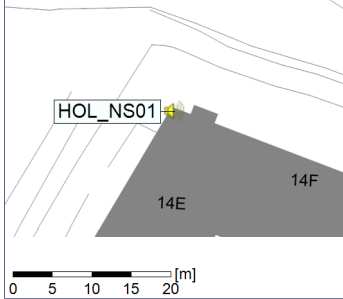

Plan View

Remarks

...

Noise Time Related Diagram

27/12/2022
28/12/2022

○○○ HOL_NS01

Project: Kronos Sydhavnen
Construction: Havneholmen
Location: N-V

Plan View