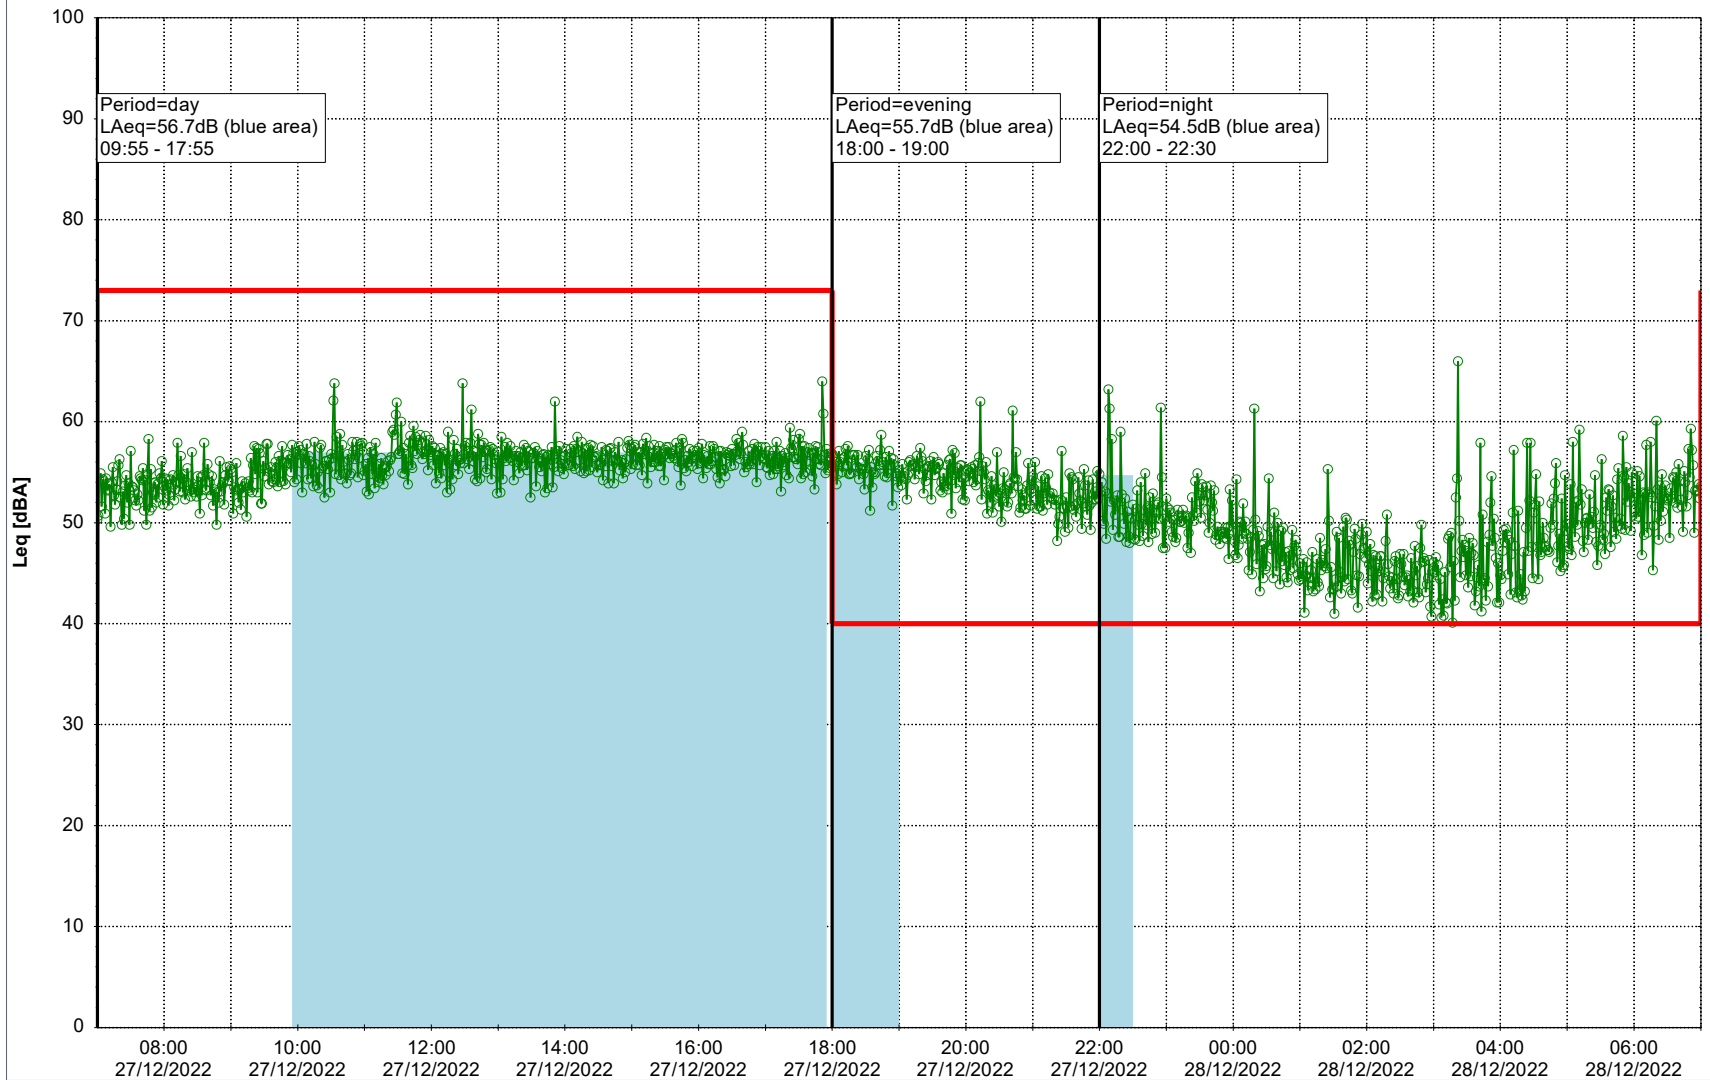

Plan View

Remarks

...

Noise Time Related Diagram

27/12/2022
28/12/2022

○○○ HOL_NS01

Project: Kronos Sydhavnen
Construction: Havneholmen
Location: N-V

Plan View

Remarks

...

Noise Time Related Diagram

28/12/2022
29/12/2022

○○○ HOL_NS01

Project: Kronos Sydhavnen
Construction: Havneholmen
Location: N-V

Plan View

Remarks

...

Noise Time Related Diagram

29/12/2022
30/12/2022

○ ○ ○ ○ HOL_NS01

Project: Kronos Sydhavnen
Construction: Havneholmen
Location: N-V

Plan View

Remarks

...

Noise Time Related Diagram

30/12/2022
31/12/2022

○ ○ ○ ○ HOL_NS01

Project: Kronos Sydhavnen
Construction: Havneholmen
Location: N-V

Plan View

Remarks

...

Noise Time Related Diagram