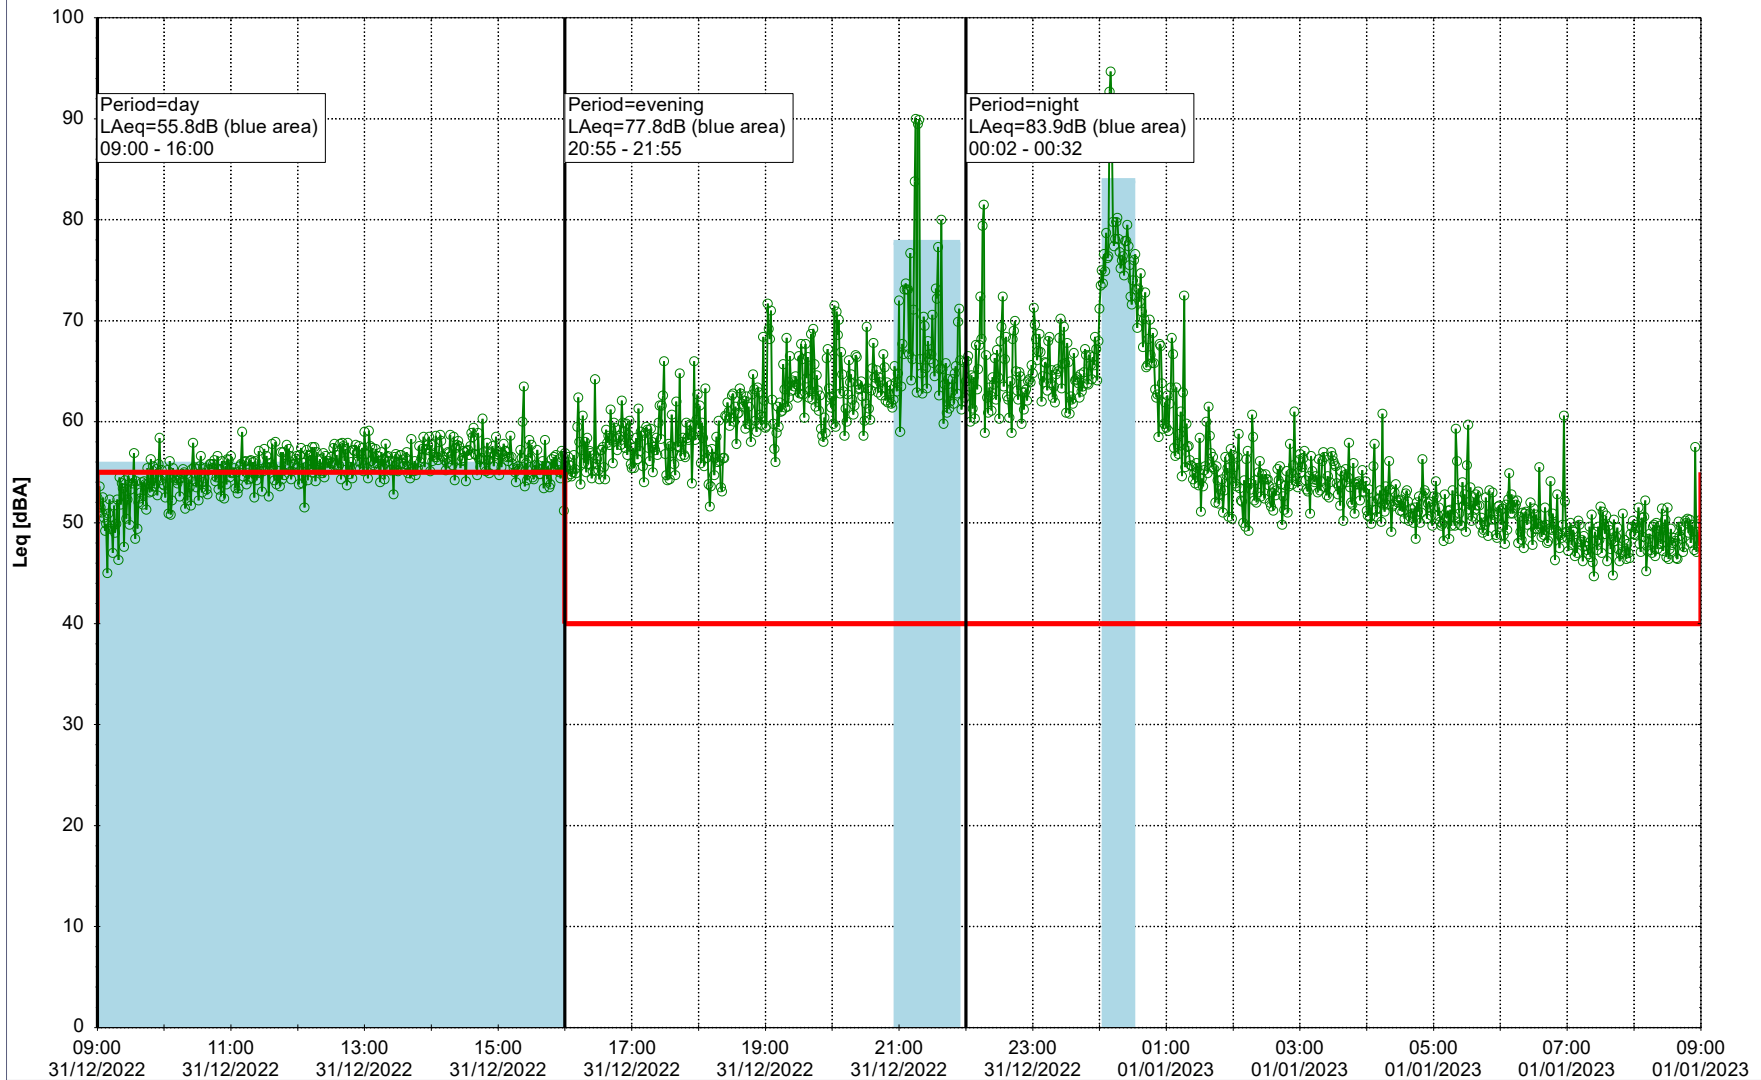

Noise Time Related Diagram

30/12/2022
31/12/2022

○ ○ ○ ○ HOL_NS01

Project: Kronos Sydhavnen
Construction: Havneholmen
Location: N-V

Plan View

Remarks

...

Noise Time Related Diagram

31/12/2022
01/01/2023

○ ○ ○ ○ HOL_NS01

Project: Kronos Sydhavnen
Construction: Havneholmen
Location: N-V

Plan View

Remarks

...

Noise Time Related Diagram

01/01/2023
02/01/2023