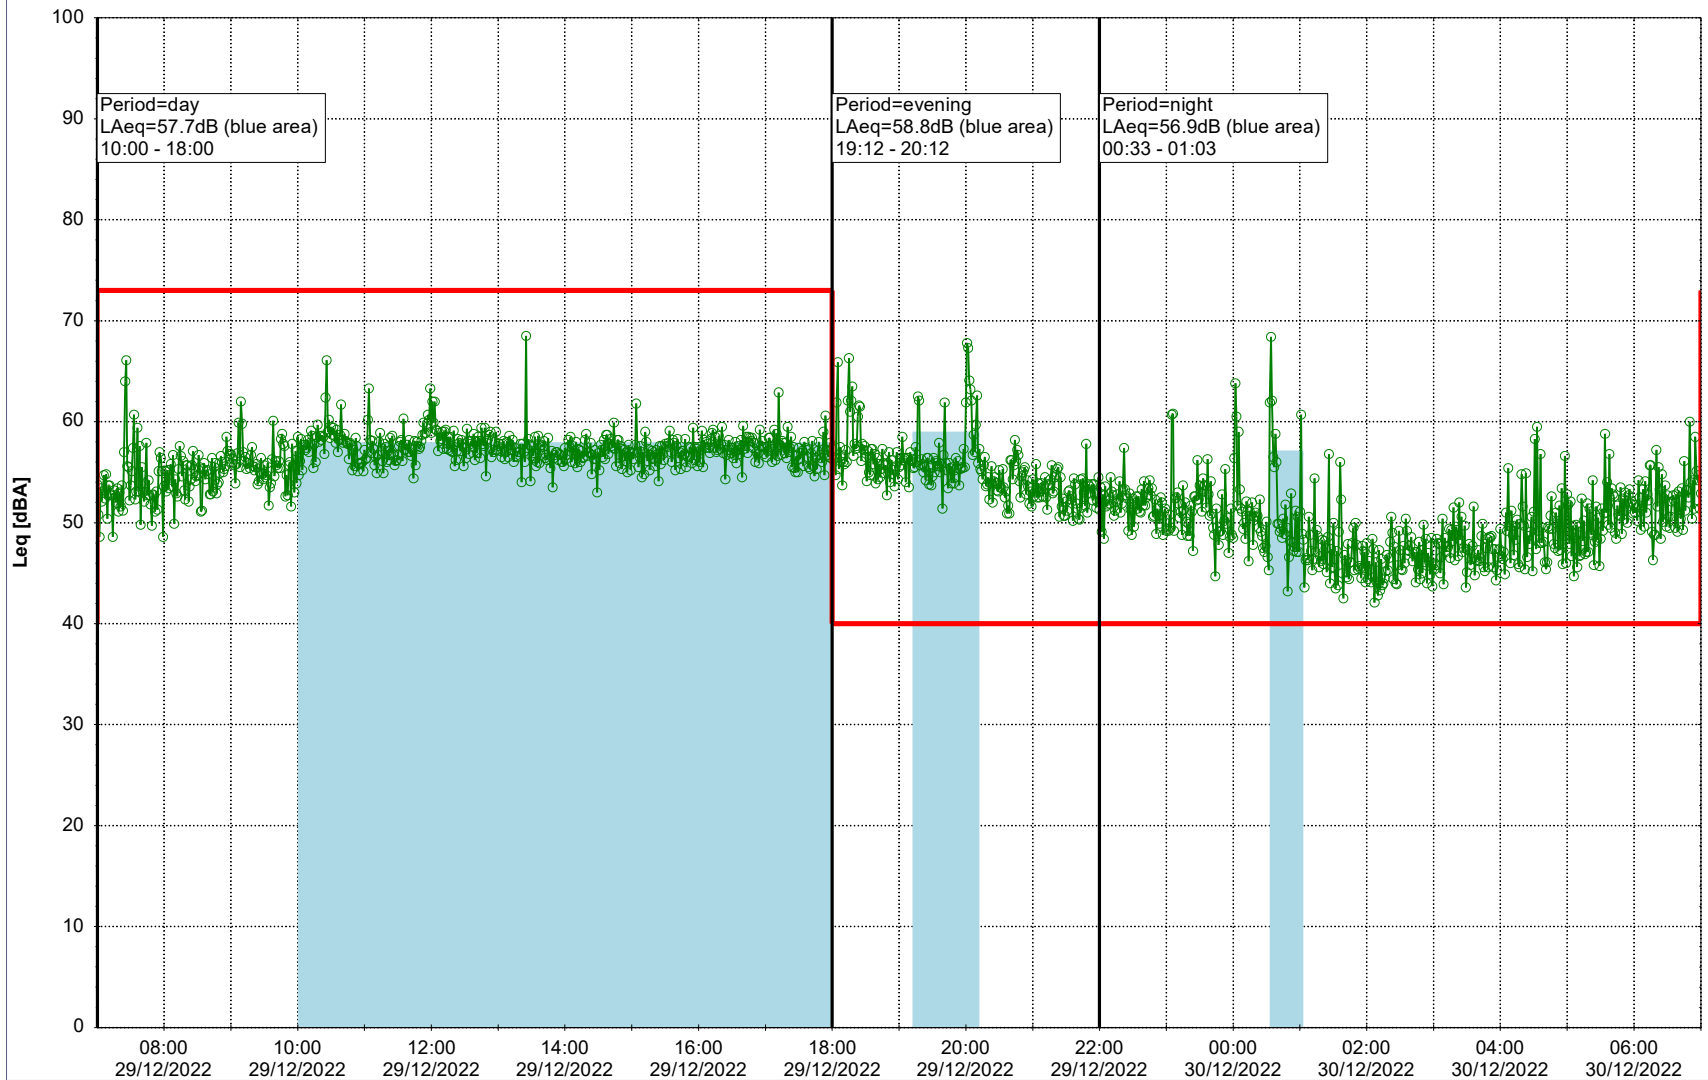

Remarks

...

Noise Time Related Diagram

28/12/2022
29/12/2022

○○○ HOL_NS01

Project: Kronos Sydhavnen
Construction: Havneholmen
Location: N-V

Plan View

Remarks

...

Noise Time Related Diagram

29/12/2022
30/12/2022

○ ○ ○ ○ HOL_NS01

Project: Kronos Sydhavnen
Construction: Havneholmen
Location: N-V

Plan View

Remarks

...

Noise Time Related Diagram

30/12/2022
31/12/2022

○ ○ ○ ○ HOL_NS01

Project: Kronos Sydhavnen
Construction: Havneholmen
Location: N-V

Plan View

Remarks

...

Noise Time Related Diagram

31/12/2022
01/01/2023

○ ○ ○ ○ HOL_NS01

Project: Kronos Sydhavnen
Construction: Havneholmen
Location: N-V

Plan View

Remarks

...

Noise Time Related Diagram

01/01/2023
02/01/2023