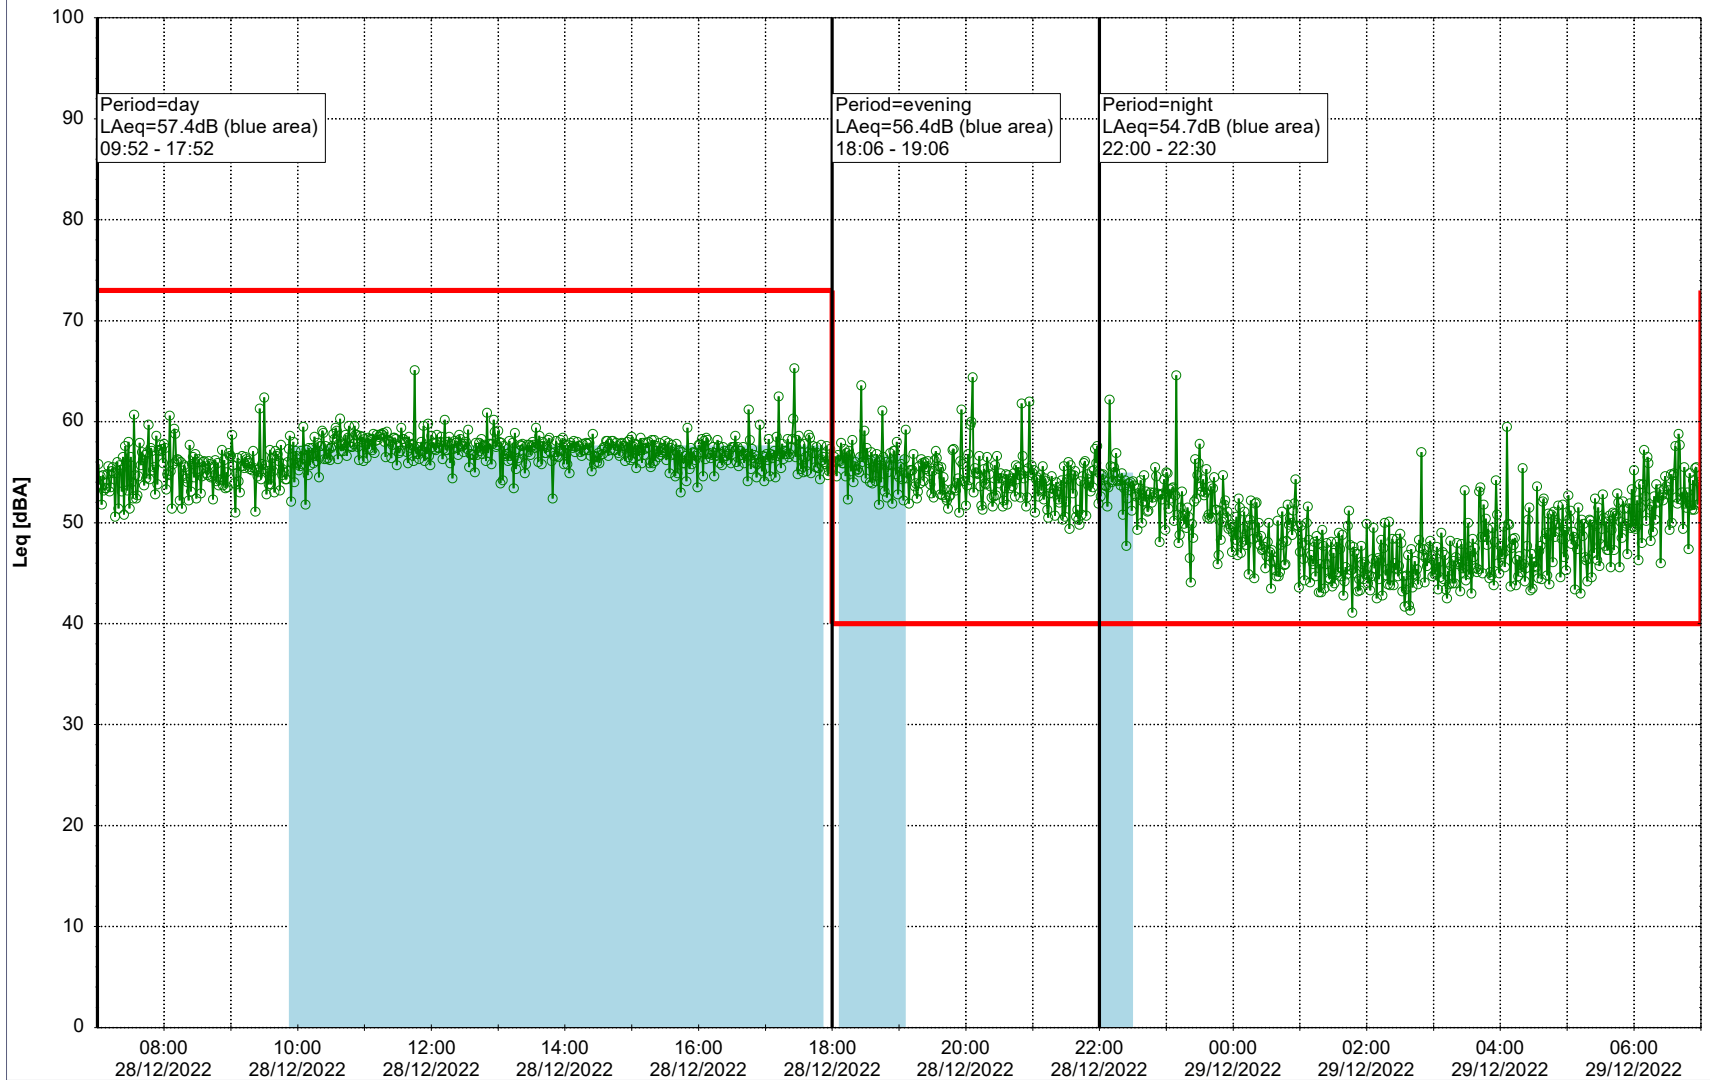

Plan View

Remarks

...

Noise Time Related Diagram

27/12/2022
28/12/2022

○○○ HOL_NS01

Project: Kronos Sydhavnen
Construction: Havneholmen
Location: N-V

Plan View

Remarks

...

Noise Time Related Diagram

28/12/2022
29/12/2022

○○○ HOL_NS01

Project: Kronos Sydhavnen
Construction: Havneholmen
Location: N-V

Plan View

Remarks

...

Noise Time Related Diagram

29/12/2022
30/12/2022

○ ○ ○ ○ HOL_NS01

Project: Kronos Sydhavnen
Construction: Havneholmen
Location: N-V

Plan View

Remarks

...

Noise Time Related Diagram

30/12/2022
31/12/2022

○ ○ ○ ○ HOL_NS01

Project: Kronos Sydhavnen
Construction: Havneholmen
Location: N-V

Plan View

Remarks

...

Noise Time Related Diagram