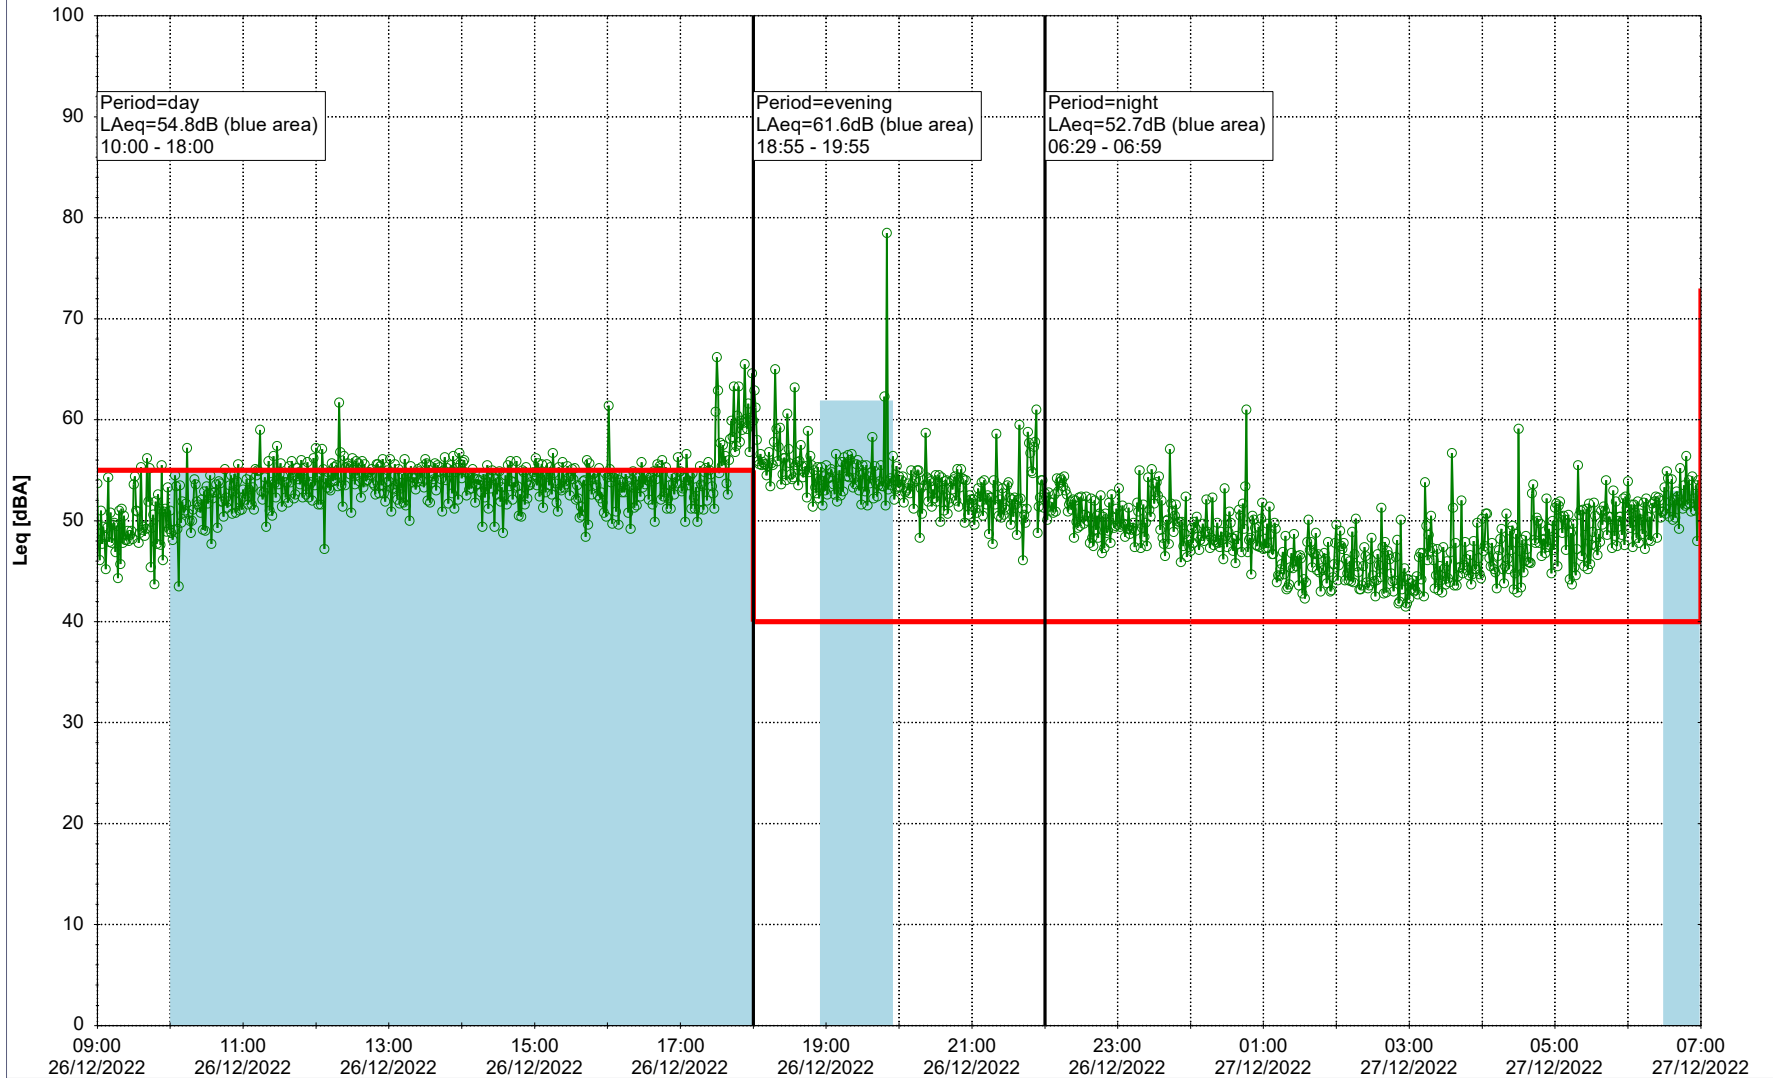

Project: Kronos Sydhavnen
Construction: Havneholmen
Location: N-V

Plan View

Remarks

...

Noise Time Related Diagram

26/12/2022
27/12/2022

○○○○ HOL_NS01

Project: Kronos Sydhavnen
Construction: Havneholmen
Location: N-V

Plan View

Remarks

...

Noise Time Related Diagram

27/12/2022
28/12/2022

○○○ HOL_NS01

Project: Kronos Sydhavnen
Construction: Havneholmen
Location: N-V

Plan View

Remarks

...

Noise Time Related Diagram

28/12/2022
29/12/2022

○○○ HOL_NS01

Project: Kronos Sydhavnen
Construction: Havneholmen
Location: N-V

Plan View

Remarks

Noise Time Related Diagram

30/12/2022
31/12/2022

○ ○ ○ ○ HOL_NS01

Project: Kronos Sydhavnen
Construction: Havneholmen
Location: N-V

Plan View

Remarks

...

Noise Time Related Diagram