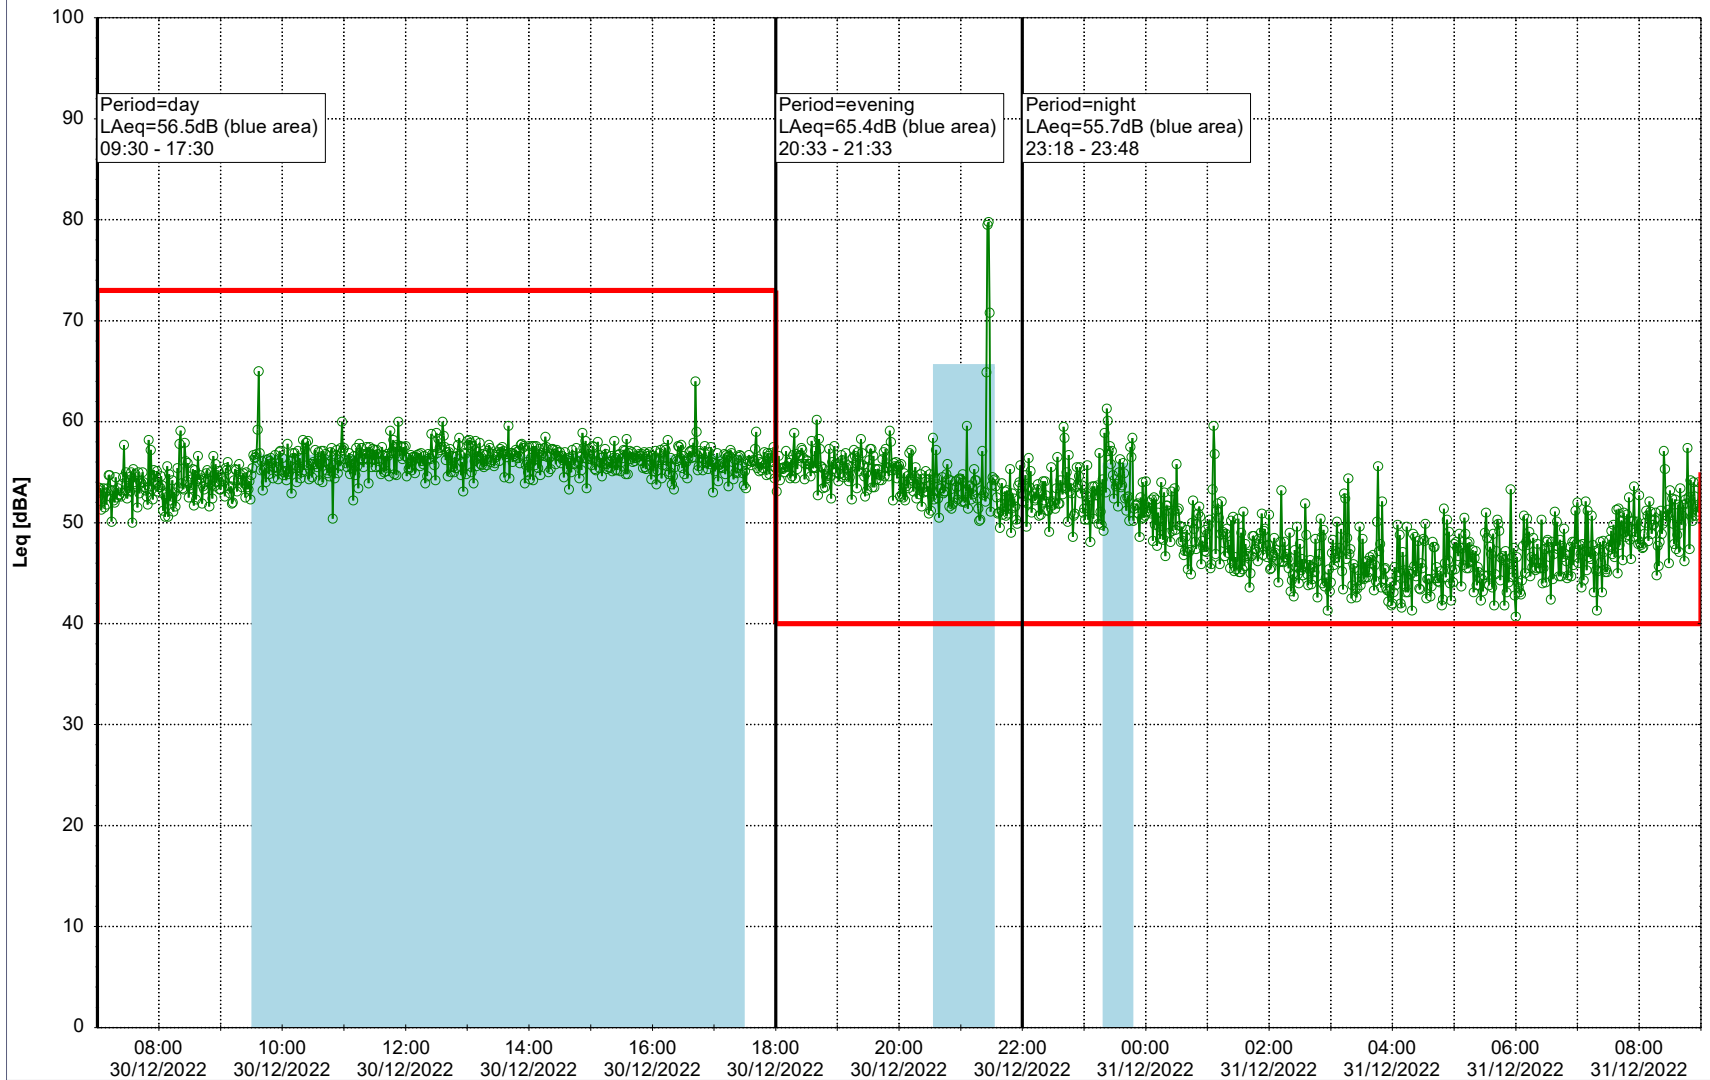

...

Noise Time Related Diagram

29/12/2022
30/12/2022

○ ○ ○ ○ HOL_NS01

Project: Kronos Sydhavnen
Construction: Havneholmen
Location: N-V

Plan View

Remarks

...

Noise Time Related Diagram

30/12/2022
31/12/2022

○ ○ ○ ○ HOL_NS01

Project: Kronos Sydhavnen
Construction: Havneholmen
Location: N-V

Plan View

Remarks

...

Noise Time Related Diagram

31/12/2022
01/01/2023

○ ○ ○ ○ HOL_NS01

Project: Kronos Sydhavnen
Construction: Havneholmen
Location: N-V

Plan View

Remarks

...

Noise Time Related Diagram

01/01/2023
02/01/2023