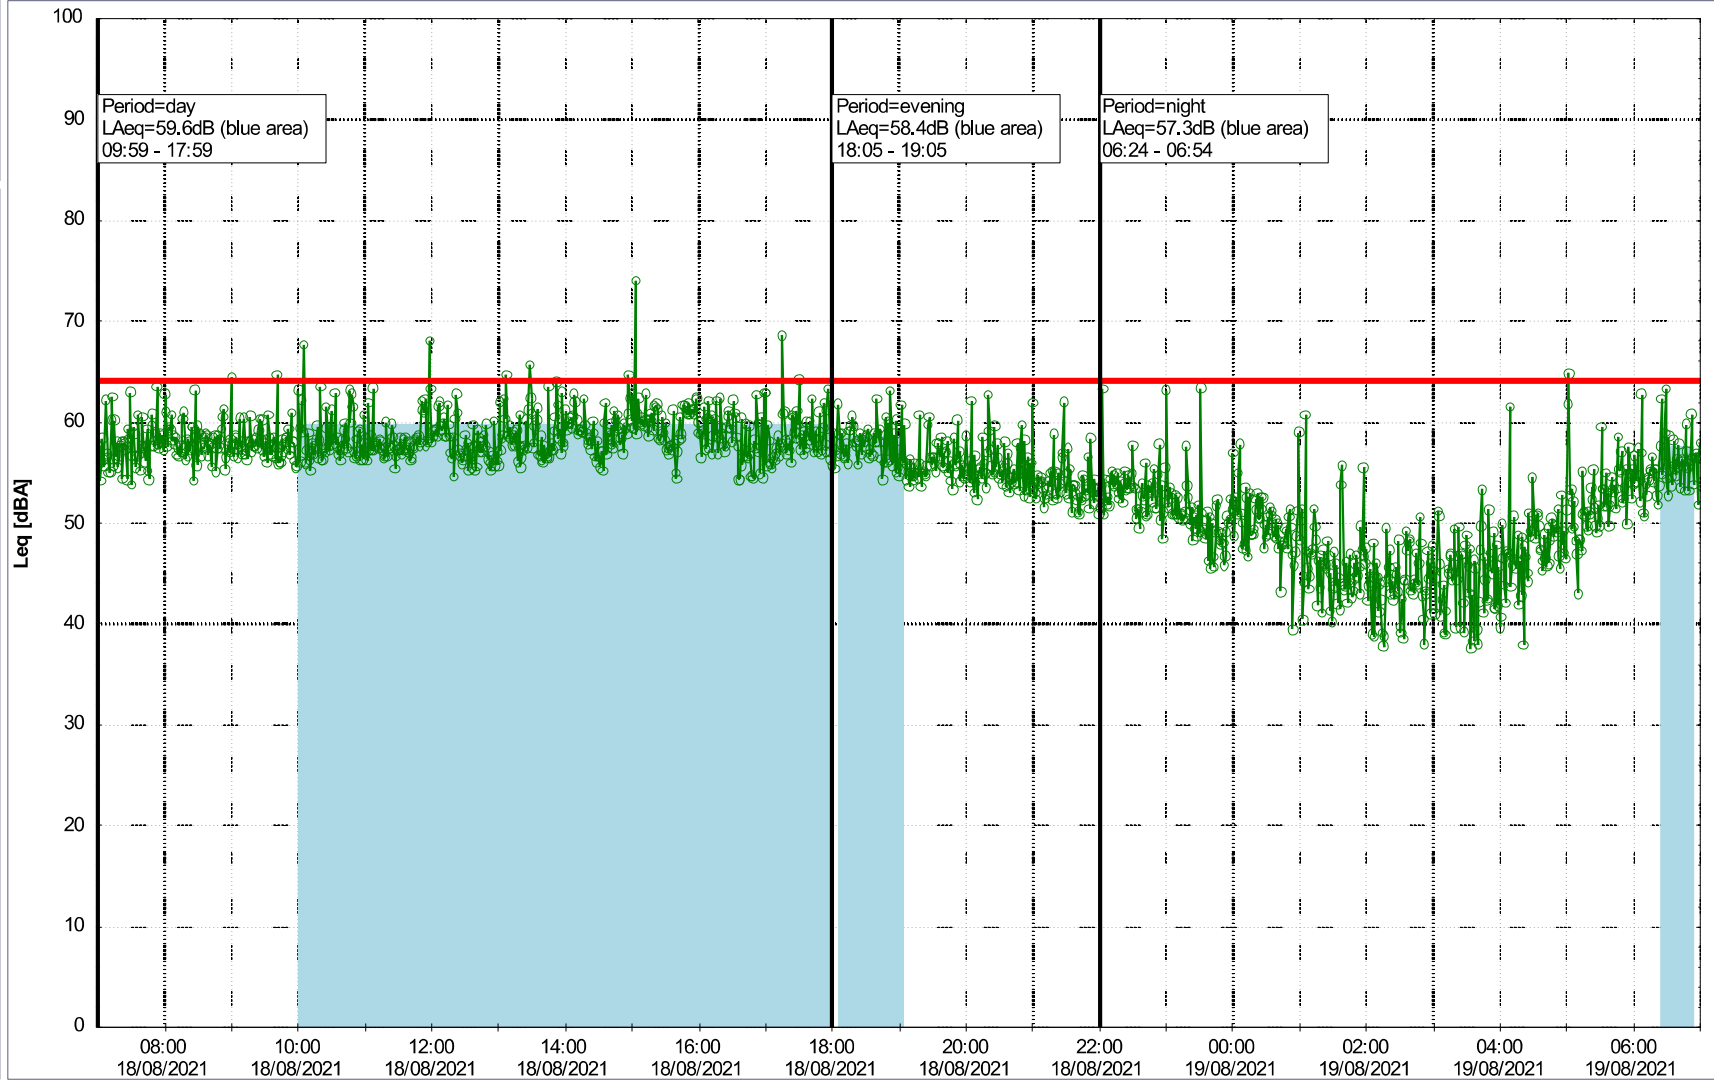

### Noise Time Related Diagram

17/08/2021  
18/08/2021

Project: Kronos Sydhavnen  
Construction: Gåsebæk  
Location: N-V

18/08/2021  
19/08/2021

Remarks

...

### Noise Time Related Diagram

○○○○ GAB\_NS01

Project: Kronos Sydhavnen  
Construction: Gåsebæk  
Location: N-V

Plan View

○○○○ GAB\_NS01

### Noise Time Related Diagram

19/08/2021  
20/08/2021

Project: Kronos Sydhavnen  
Construction: Gåsebæk  
Location: N-V

20/08/2021  
21/08/2021

Remarks

...

### Noise Time Related Diagram

○○○○ GAB\_NS01

Project: Kronos Sydhavnen  
Construction: Gåsebæk  
Location: N-V

Plan View

Remarks

...