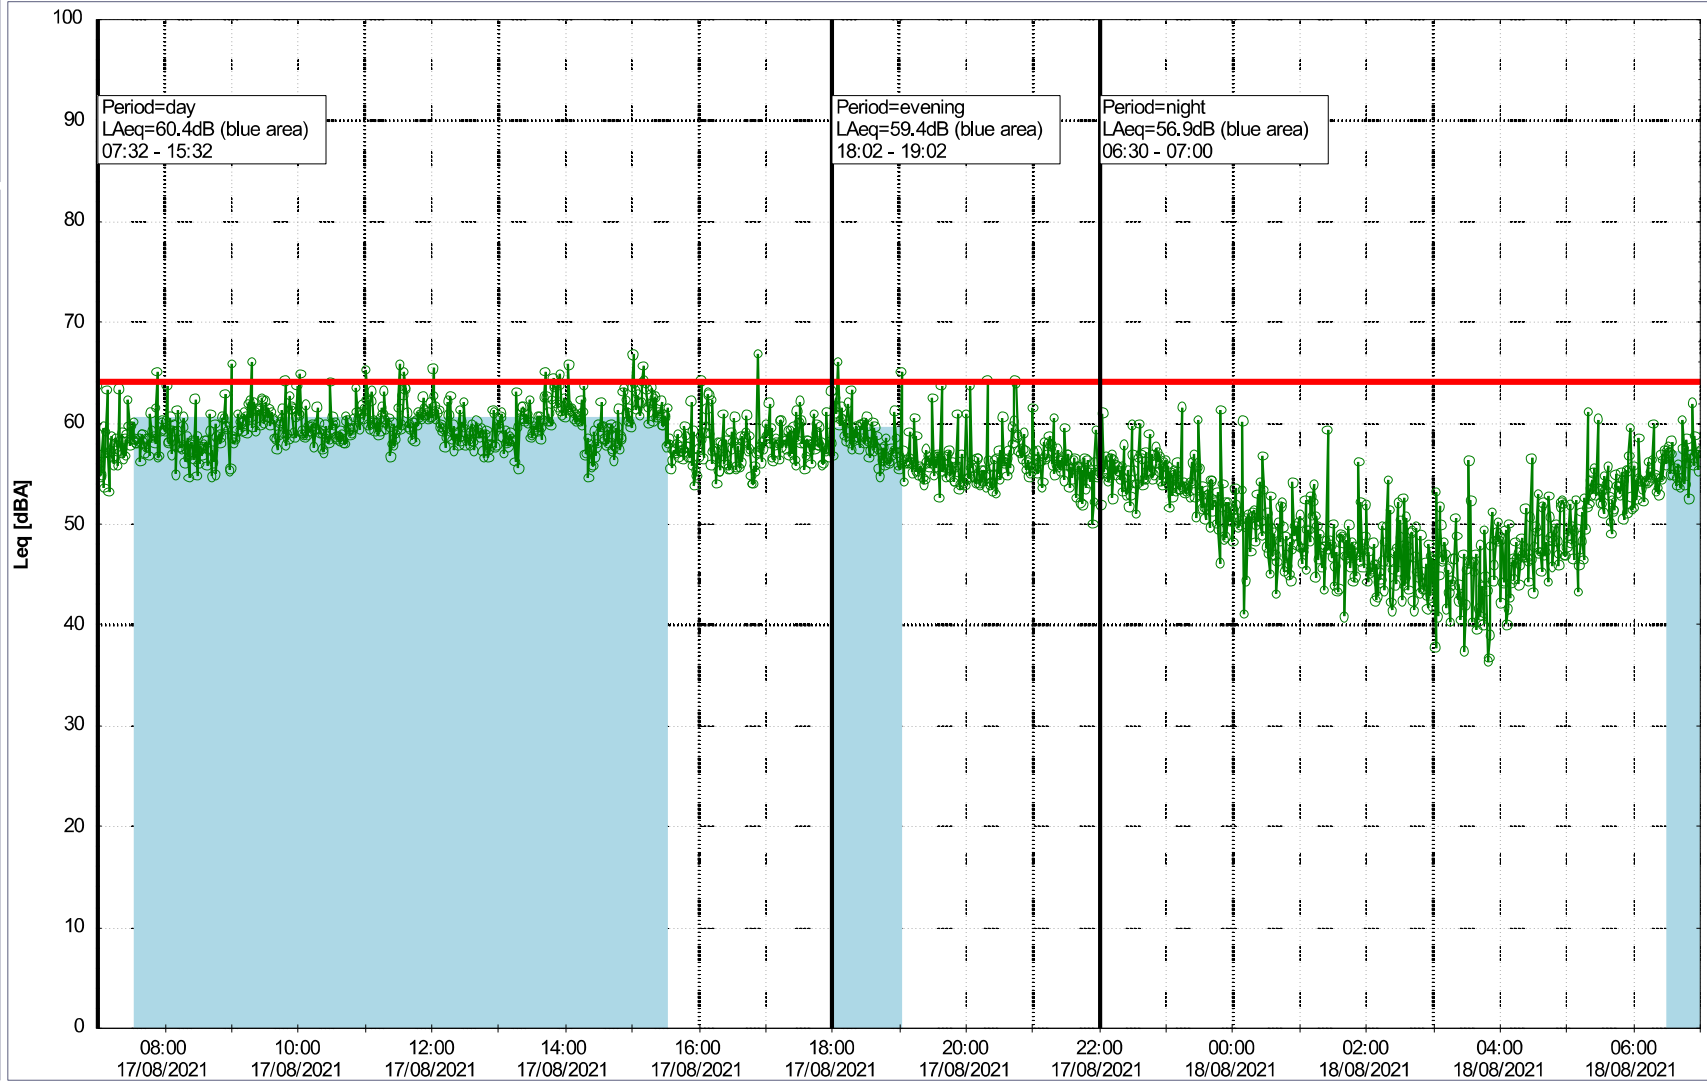

**Project:** Kronos Sydhavnen  
**Construction:** Gåsebæk  
**Location:** N-V

16/08/2021  
17/08/2021

Remarks

...

**Noise Time Related Diagram**

○○○○ GAB\_NS01

Project: Kronos Sydhavnen  
Construction: Gåsebæk  
Location: N-V

### Noise Time Related Diagram

17/08/2021  
18/08/2021

Project: Kronos Sydhavnen  
Construction: Gåsebæk  
Location: N-V

18/08/2021  
19/08/2021

Remarks

...

### Noise Time Related Diagram

○○○○ GAB\_NS01

Project: Kronos Sydhavnen  
Construction: Gåsebæk  
Location: N-V

Plan View

○○○○ GAB\_NS01

### Noise Time Related Diagram

19/08/2021  
20/08/2021

Project: Kronos Sydhavnen  
Construction: Gåsebæk  
Location: N-V

20/08/2021  
21/08/2021

Remarks

...