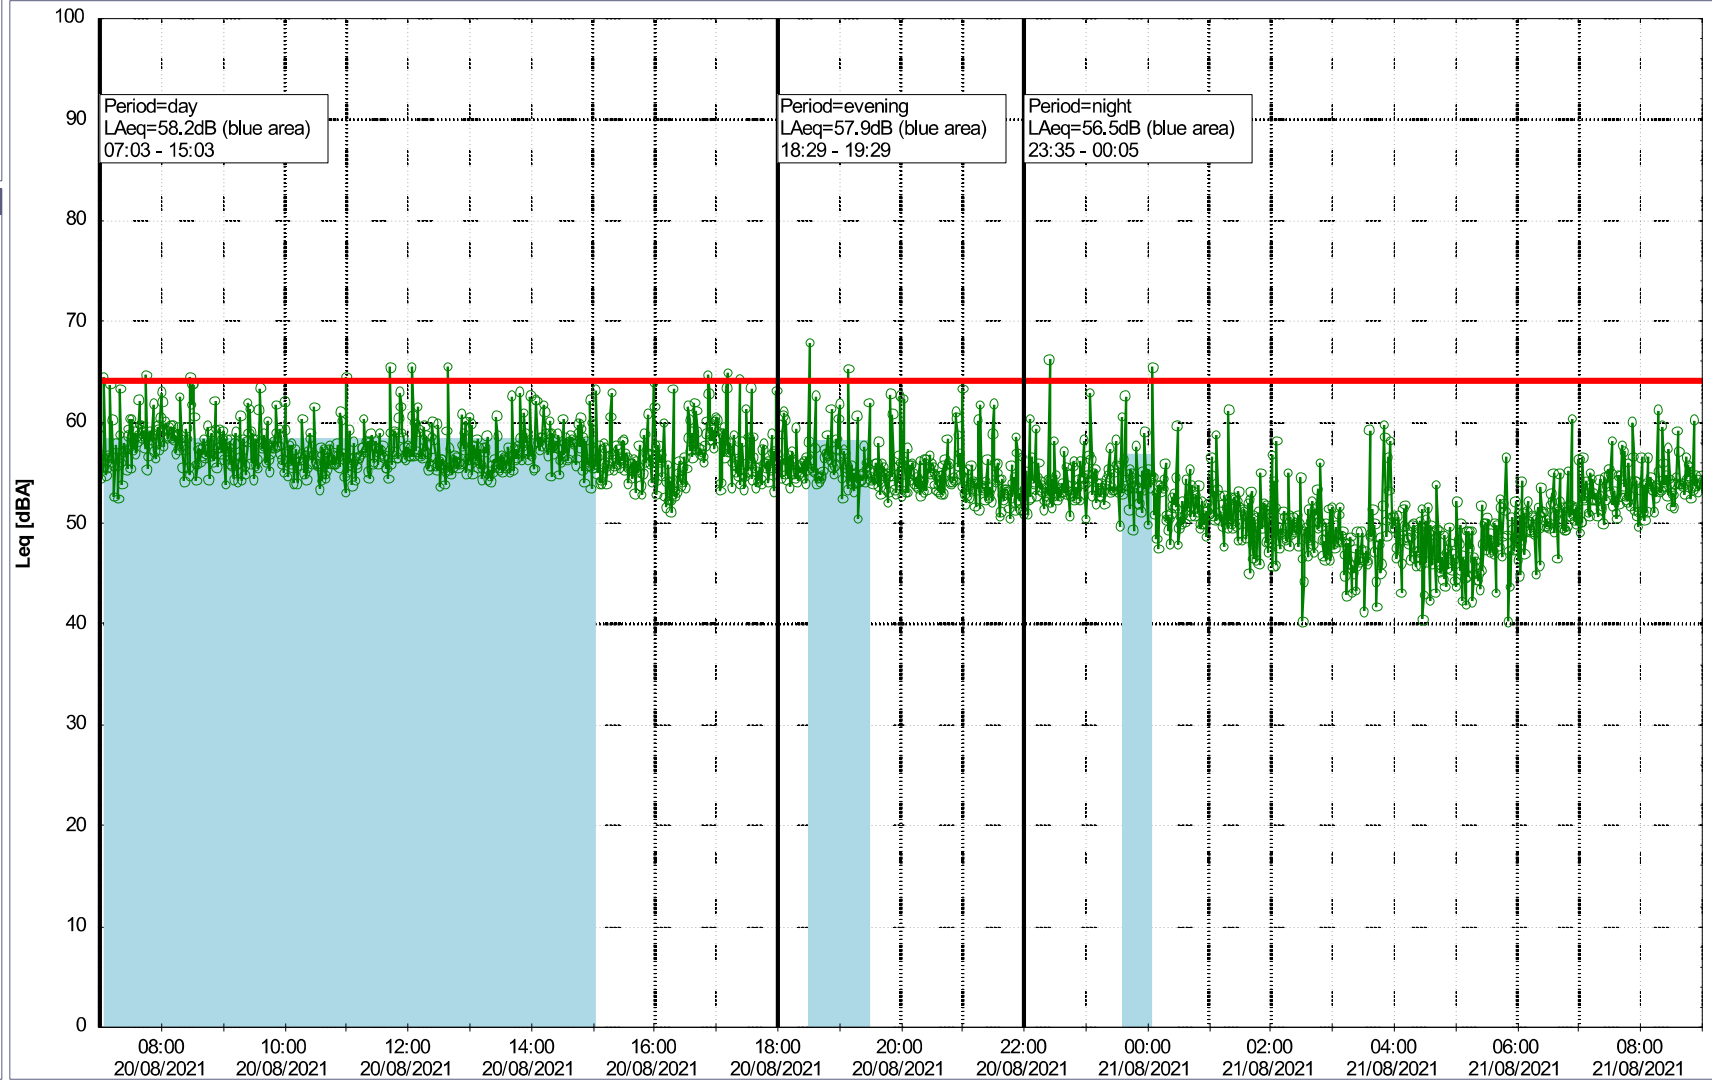

### Noise Time Related Diagram

19/08/2021  
20/08/2021

Project: Kronos Sydhavnen  
Construction: Gåsebæk  
Location: N-V

20/08/2021  
21/08/2021

Remarks

...

### Noise Time Related Diagram

○○○○ GAB\_NS01

Project: Kronos Sydhavnen  
Construction: Gåsebæk  
Location: N-V

Plan View

Remarks

...

### Noise Time Related Diagram

21/08/2021  
22/08/2021

○○○○ GAB\_NS01

Project: Kronos Sydhavnen  
Construction: Gåsebæk  
Location: N-V

Plan View

Remarks

...