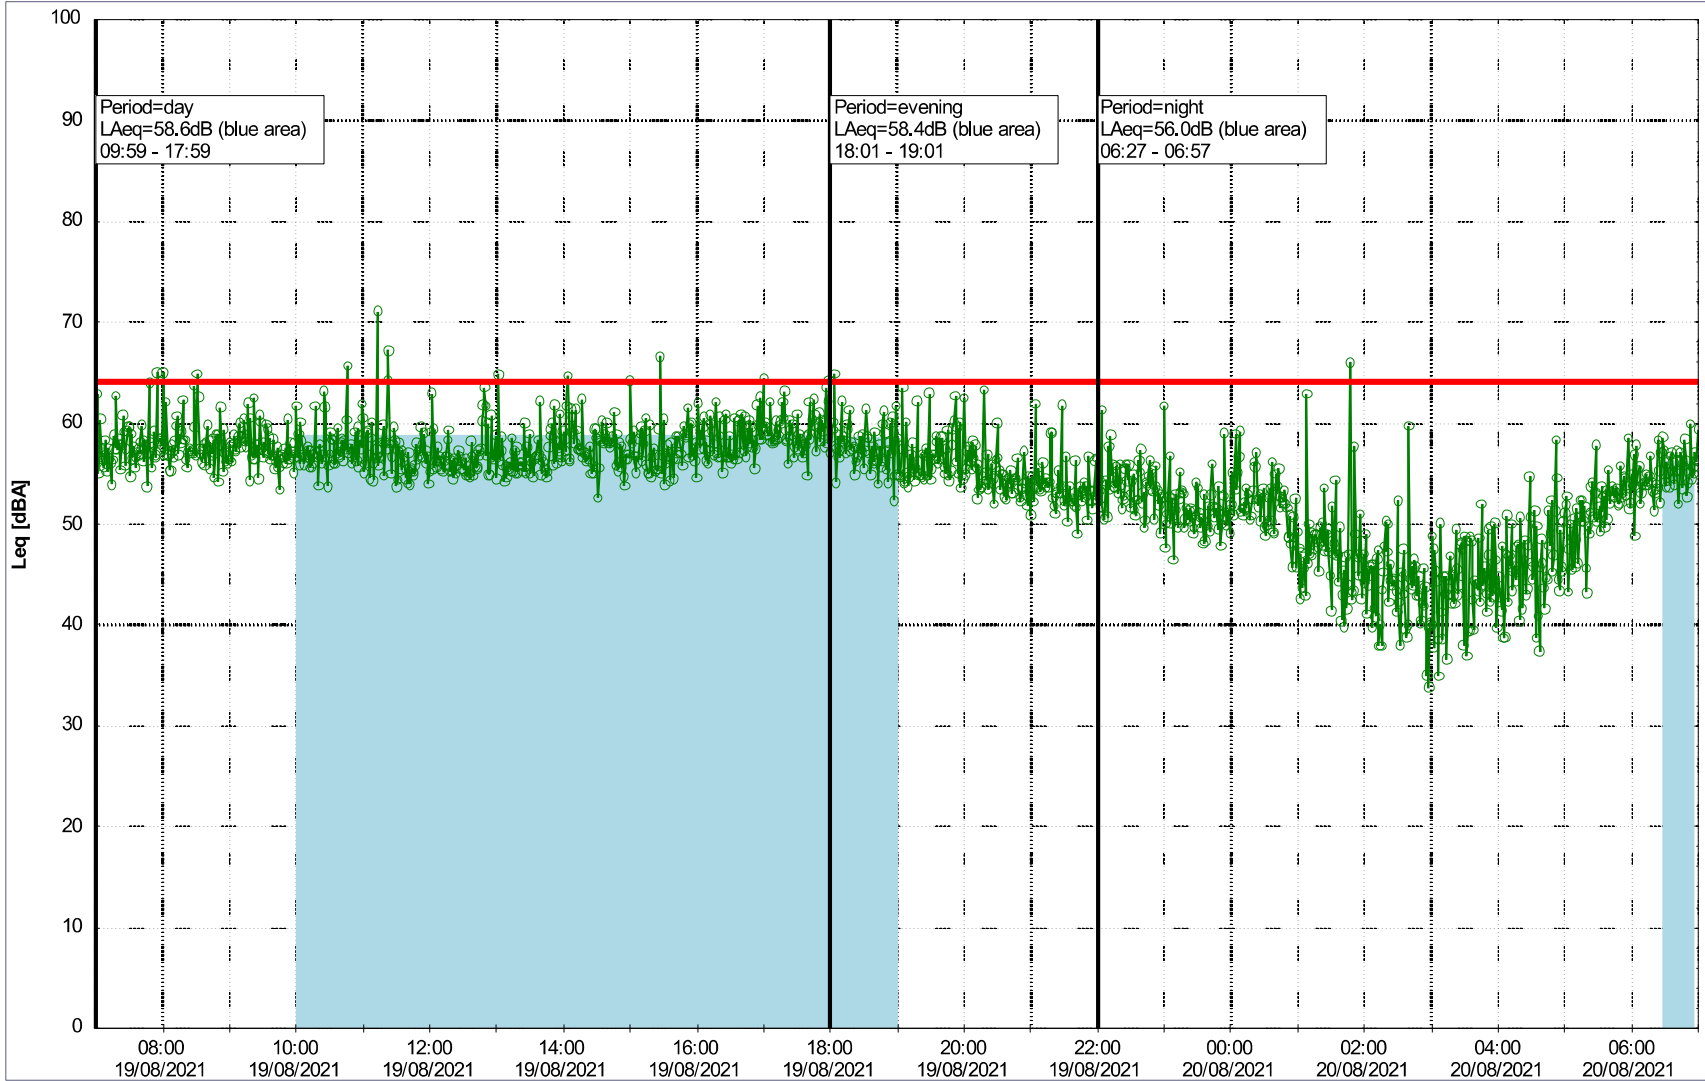

### Noise Time Related Diagram

○○○○ GAB\_NS01

Project: Kronos Sydhavnen  
Construction: Gåsebæk  
Location: N-V

Plan View

○○○○ GAB\_NS01

### Noise Time Related Diagram

19/08/2021  
20/08/2021

Project: Kronos Sydhavnen  
Construction: Gåsebæk  
Location: N-V

20/08/2021  
21/08/2021

Remarks

...

### Noise Time Related Diagram

○○○○ GAB\_NS01

Project: Kronos Sydhavnen  
Construction: Gåsebæk  
Location: N-V

Plan View

Remarks

...