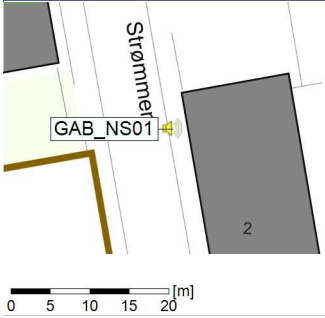

### Noise Time Related Diagram

○○○○ GAB\_NS01

Project: Kronos Sydhavnen  
Construction: Gåsebæk  
Location: N-V

Plan View

Remarks

...