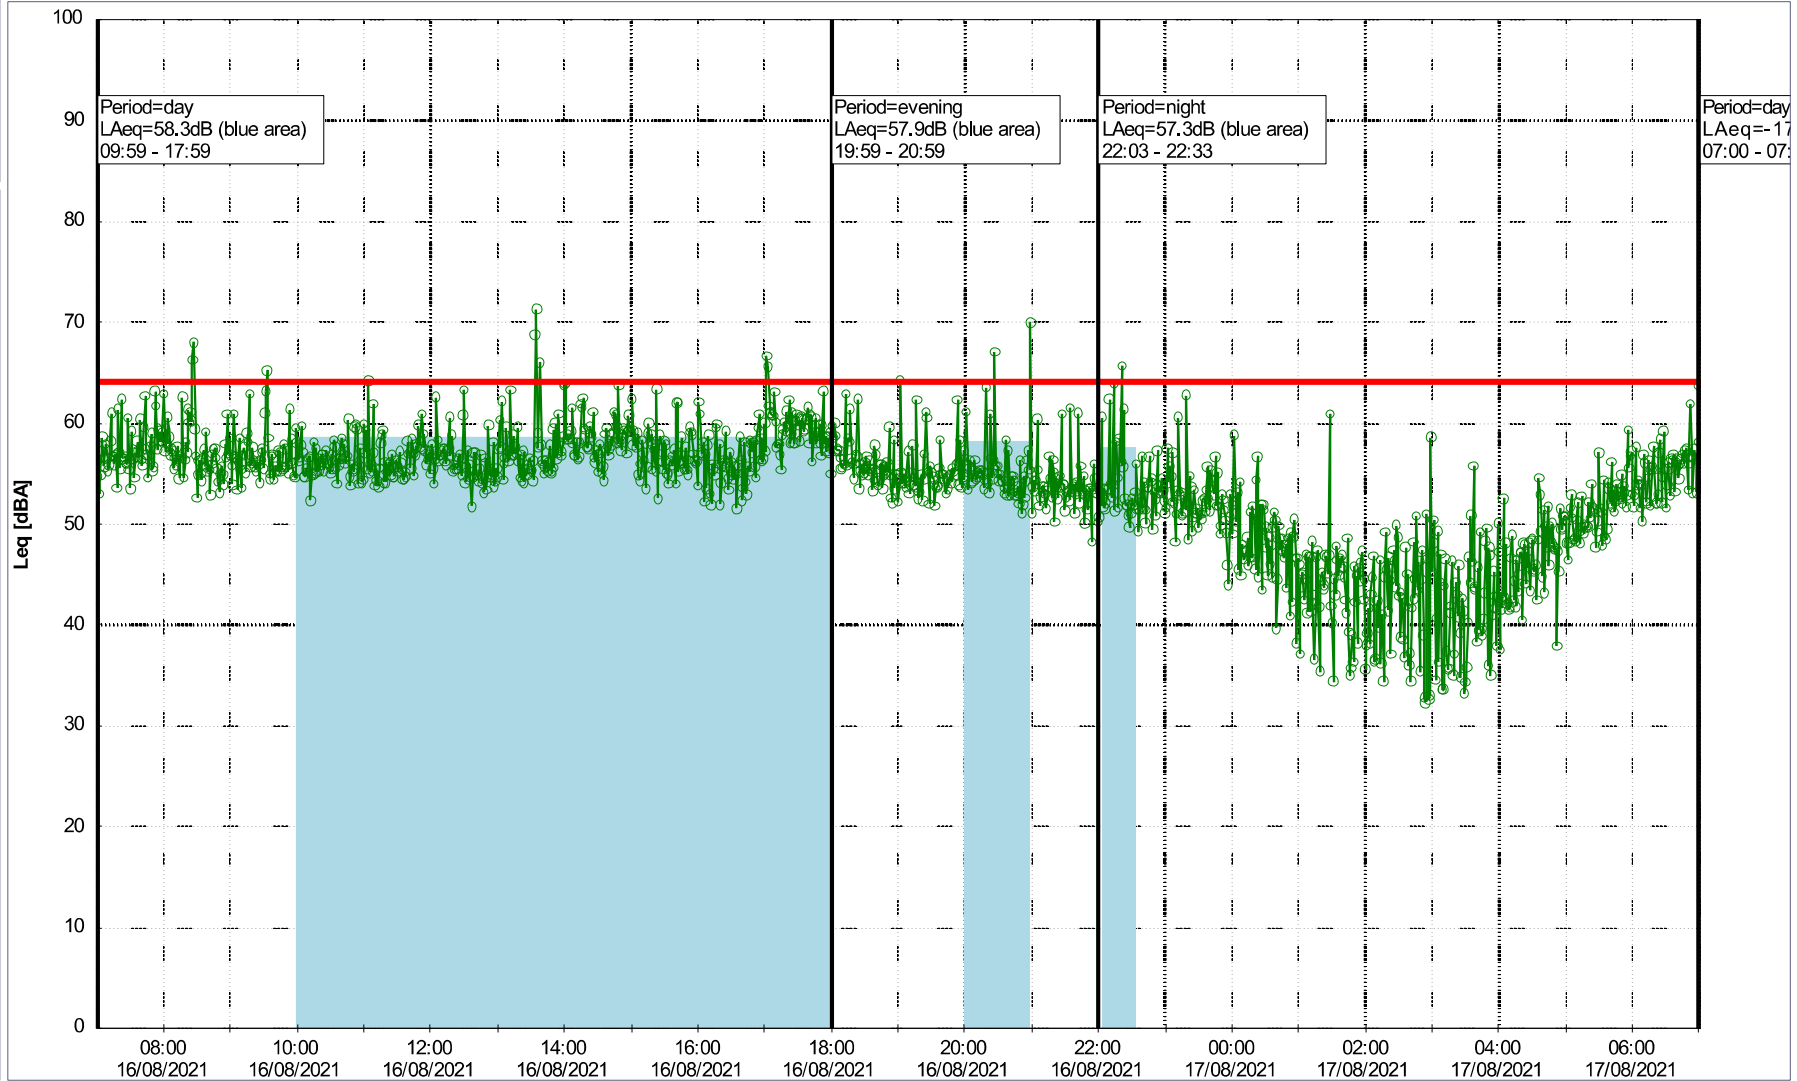

**Project:** Kronos Sydhavnen  
**Construction:** Gåsebæk  
**Location:** N-V

16/08/2021  
17/08/2021

Remarks

...

**Noise Time Related Diagram**

○○○○ GAB\_NS01

Project: Kronos Sydhavnen  
Construction: Gåsebæk  
Location: N-V

### Noise Time Related Diagram

17/08/2021  
18/08/2021

Project: Kronos Sydhavnen  
Construction: Gåsebæk  
Location: N-V

18/08/2021  
19/08/2021

Remarks

...

### Noise Time Related Diagram

○○○○ GAB\_NS01

Project: Kronos Sydhavnen  
Construction: Gåsebæk  
Location: N-V

Plan View

○○○○ GAB\_NS01

### Noise Time Related Diagram

19/08/2021  
20/08/2021

Project: Kronos Sydhavnen  
Construction: Gåsebæk  
Location: N-V

20/08/2021  
21/08/2021

Remarks

...