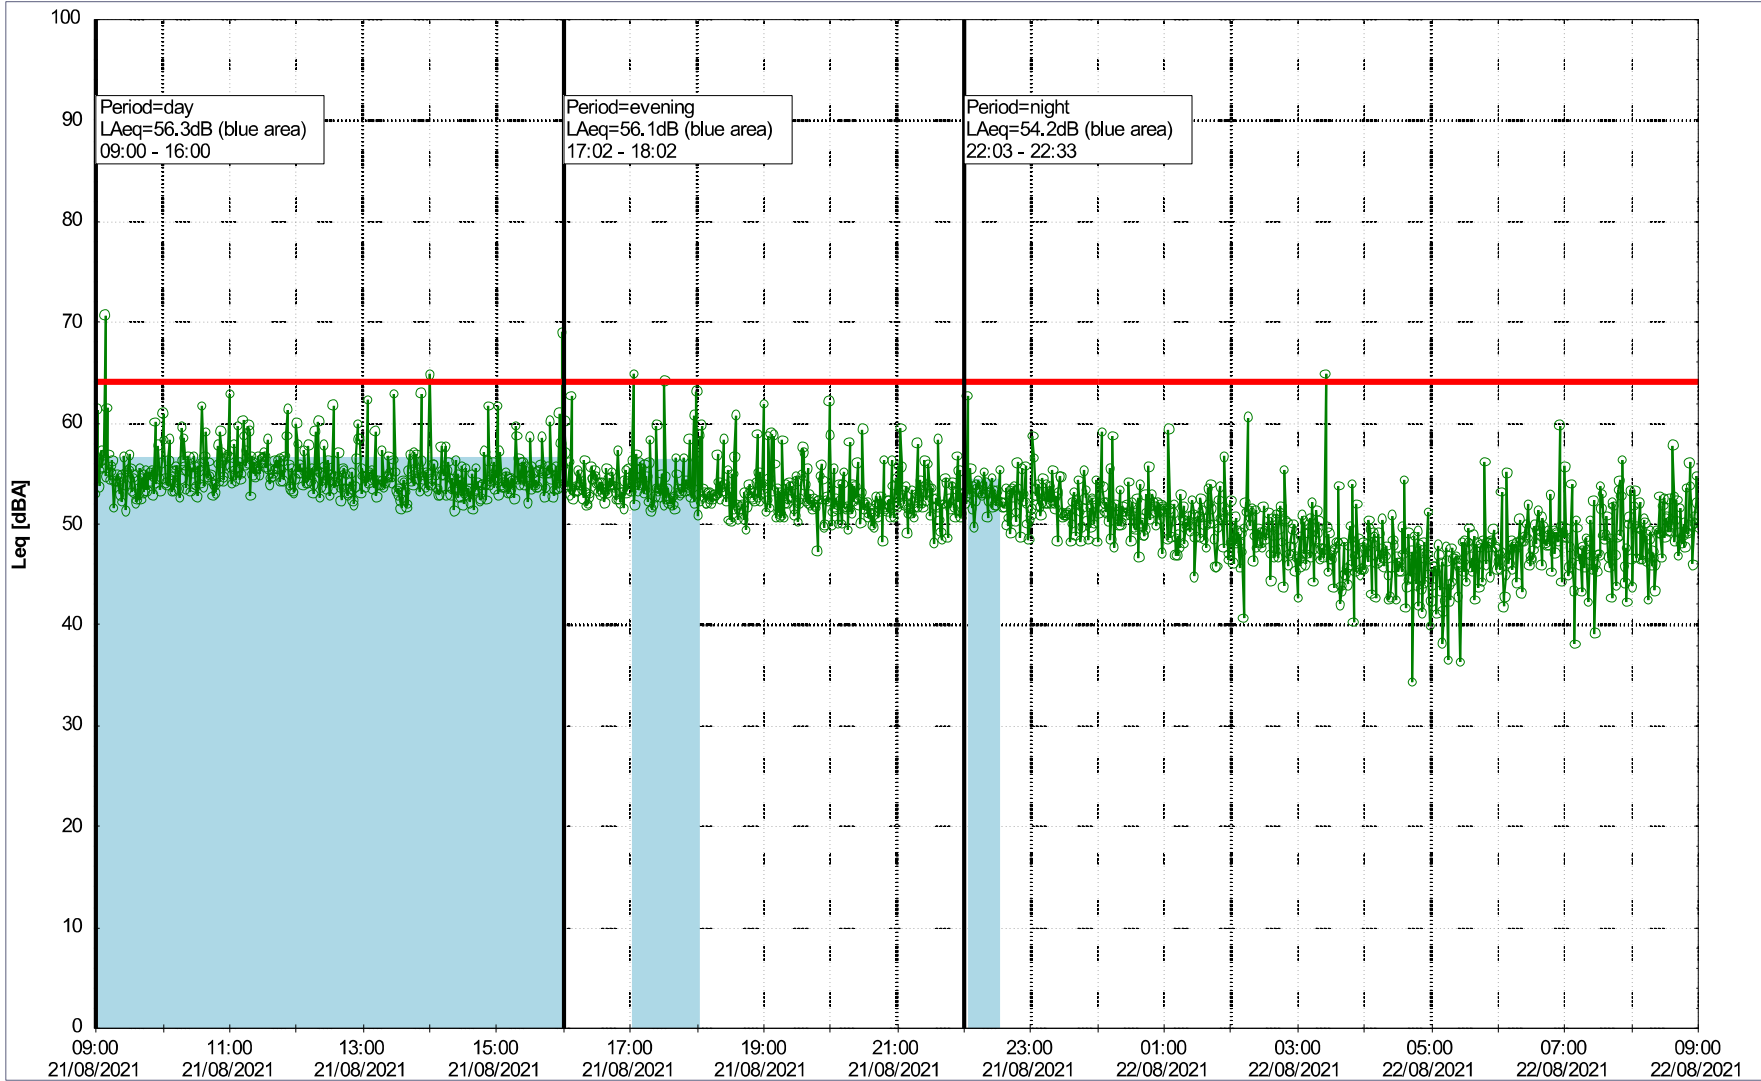

### Noise Time Related Diagram

19/08/2021  
20/08/2021

Project: Kronos Sydhavnen  
Construction: Gåsebæk  
Location: N-V

20/08/2021  
21/08/2021

Remarks

...

### Noise Time Related Diagram

○○○○ GAB\_NS01

Project: Kronos Sydhavnen  
Construction: Gåsebæk  
Location: N-V

Plan View

Remarks

...

### Noise Time Related Diagram

21/08/2021  
22/08/2021

○○○○ GAB\_NS01

Project: Kronos Sydhavnen  
Construction: Gåsebæk  
Location: N-V

Plan View

Remarks

...