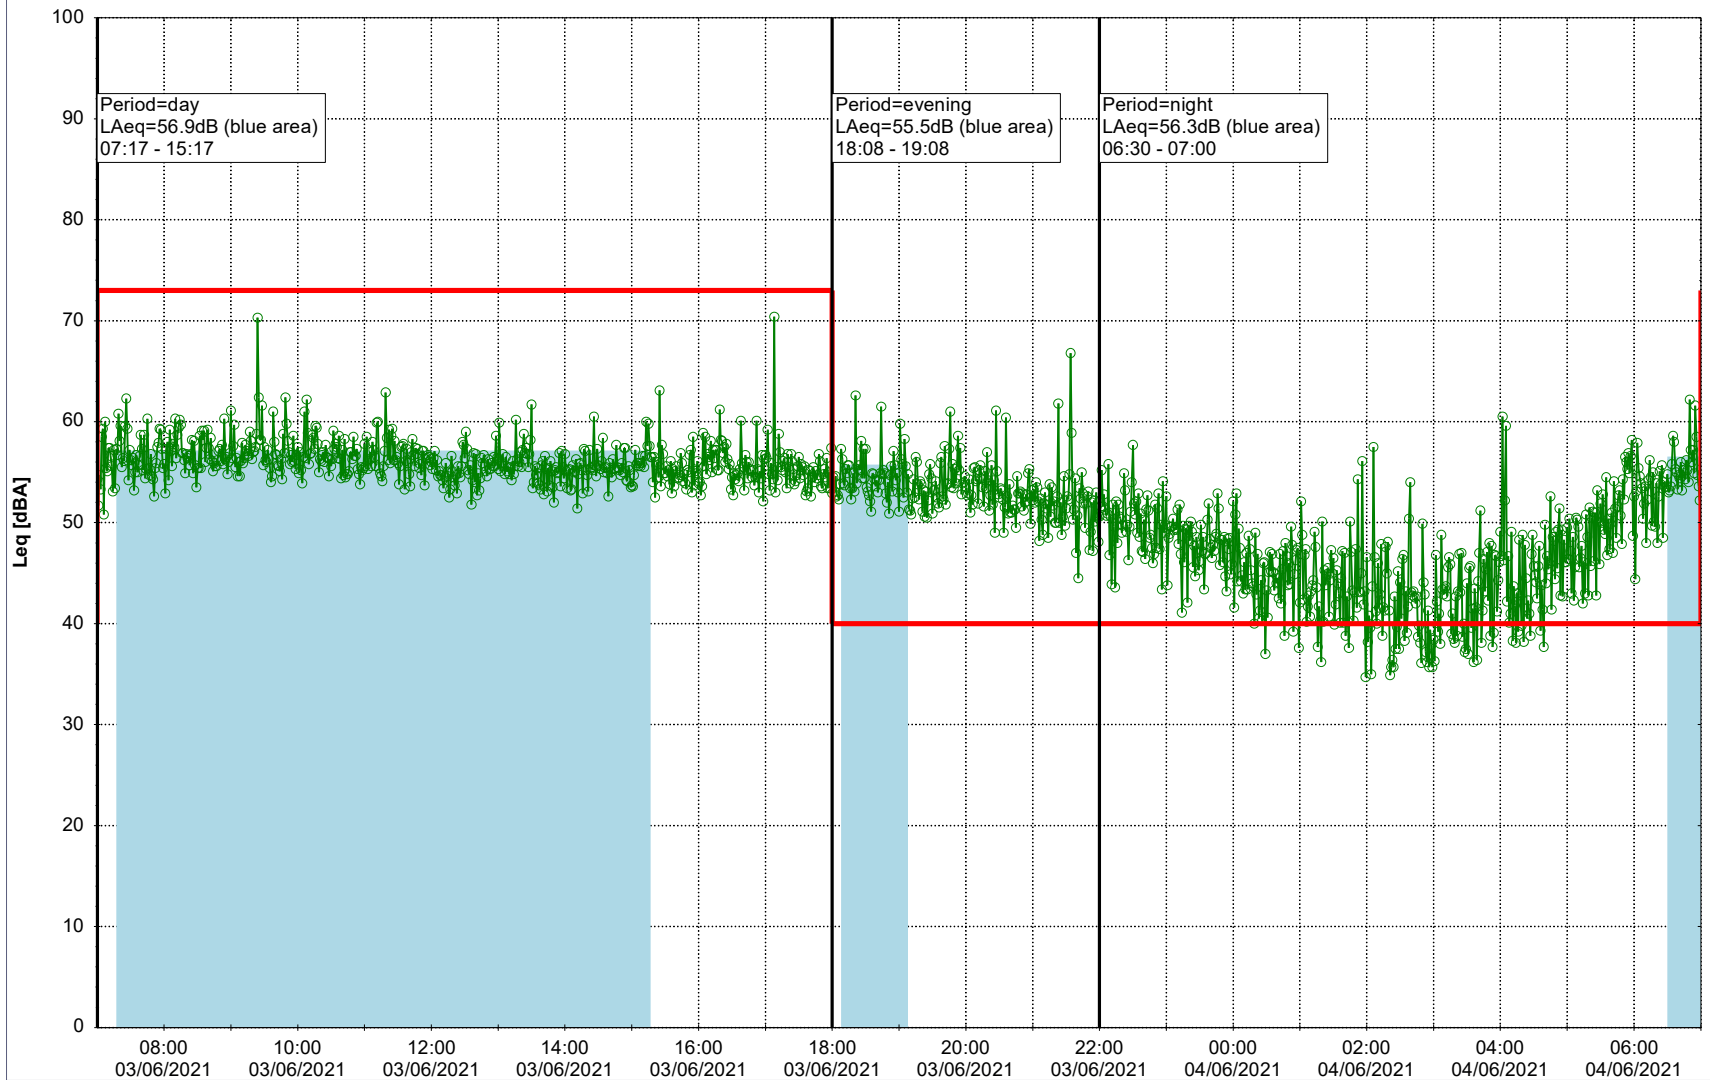

Noise Time Related Diagram

03/06/2021
04/06/2021

○ ○ ○ ○ HOL_NS01