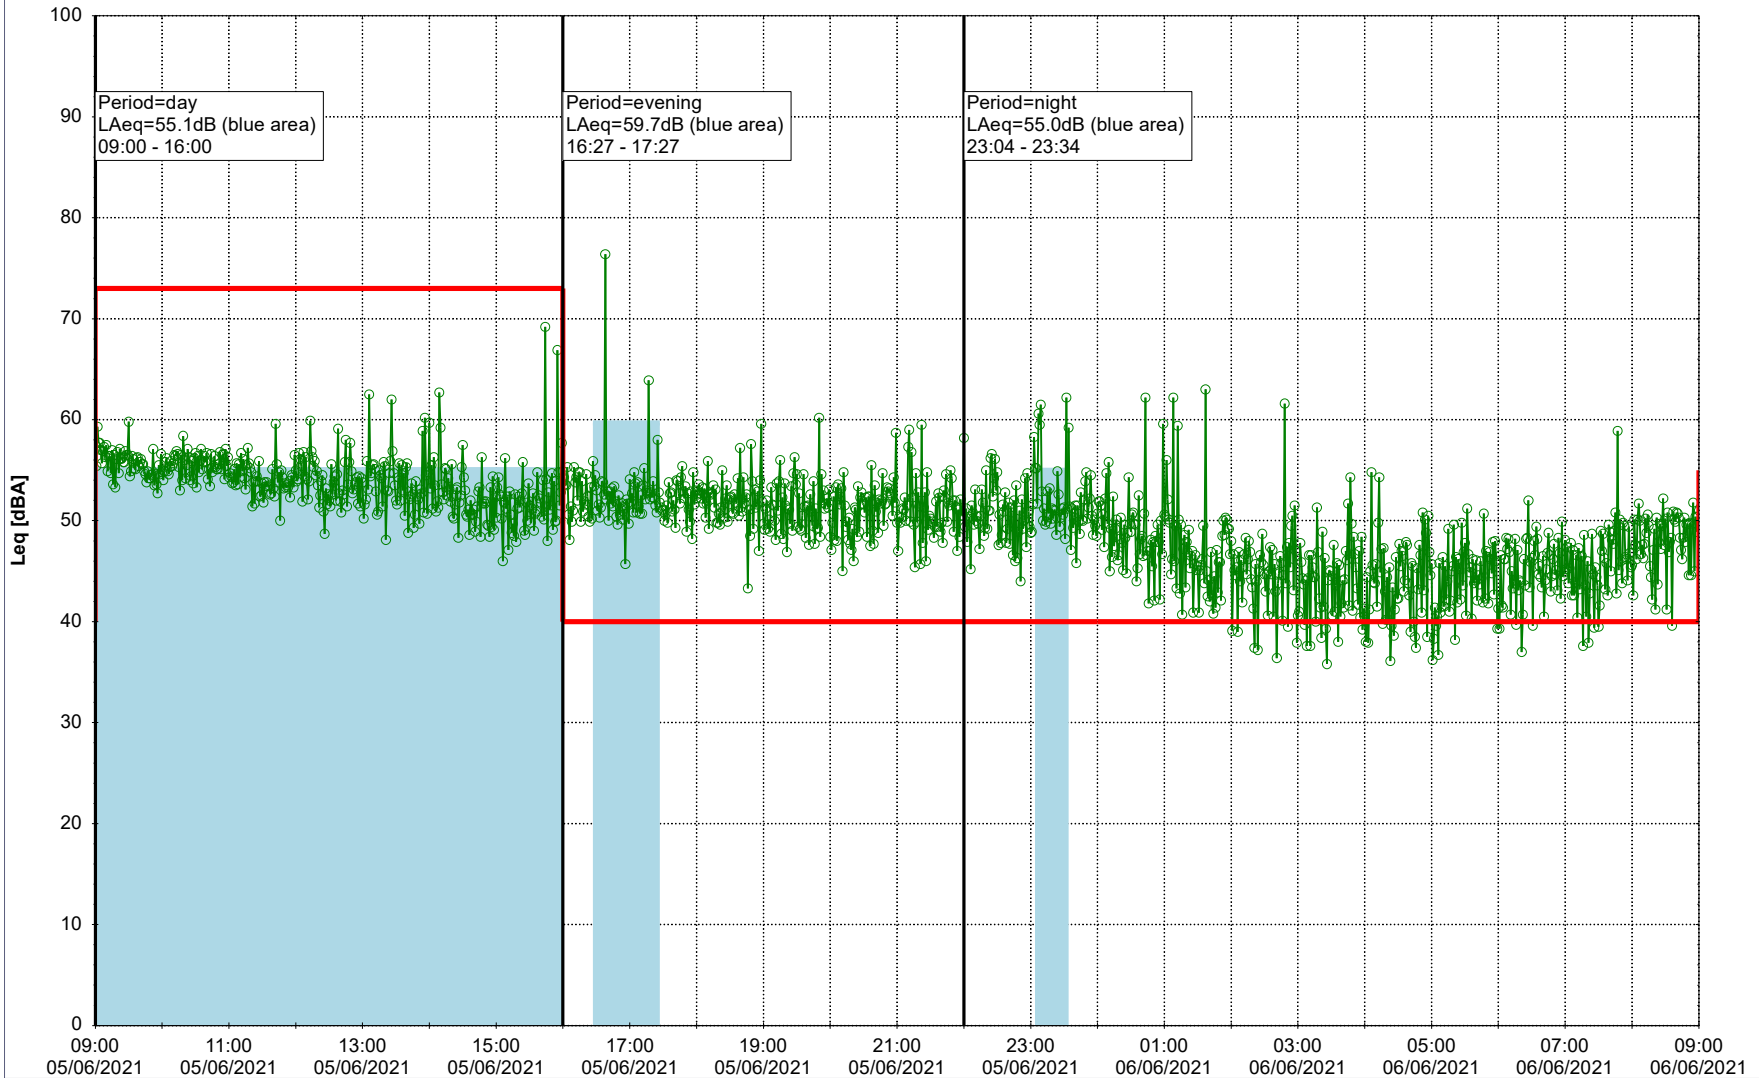

Noise Time Related Diagram

05/06/2021
06/06/2021

○ ○ ○ ○ HOL_NS01