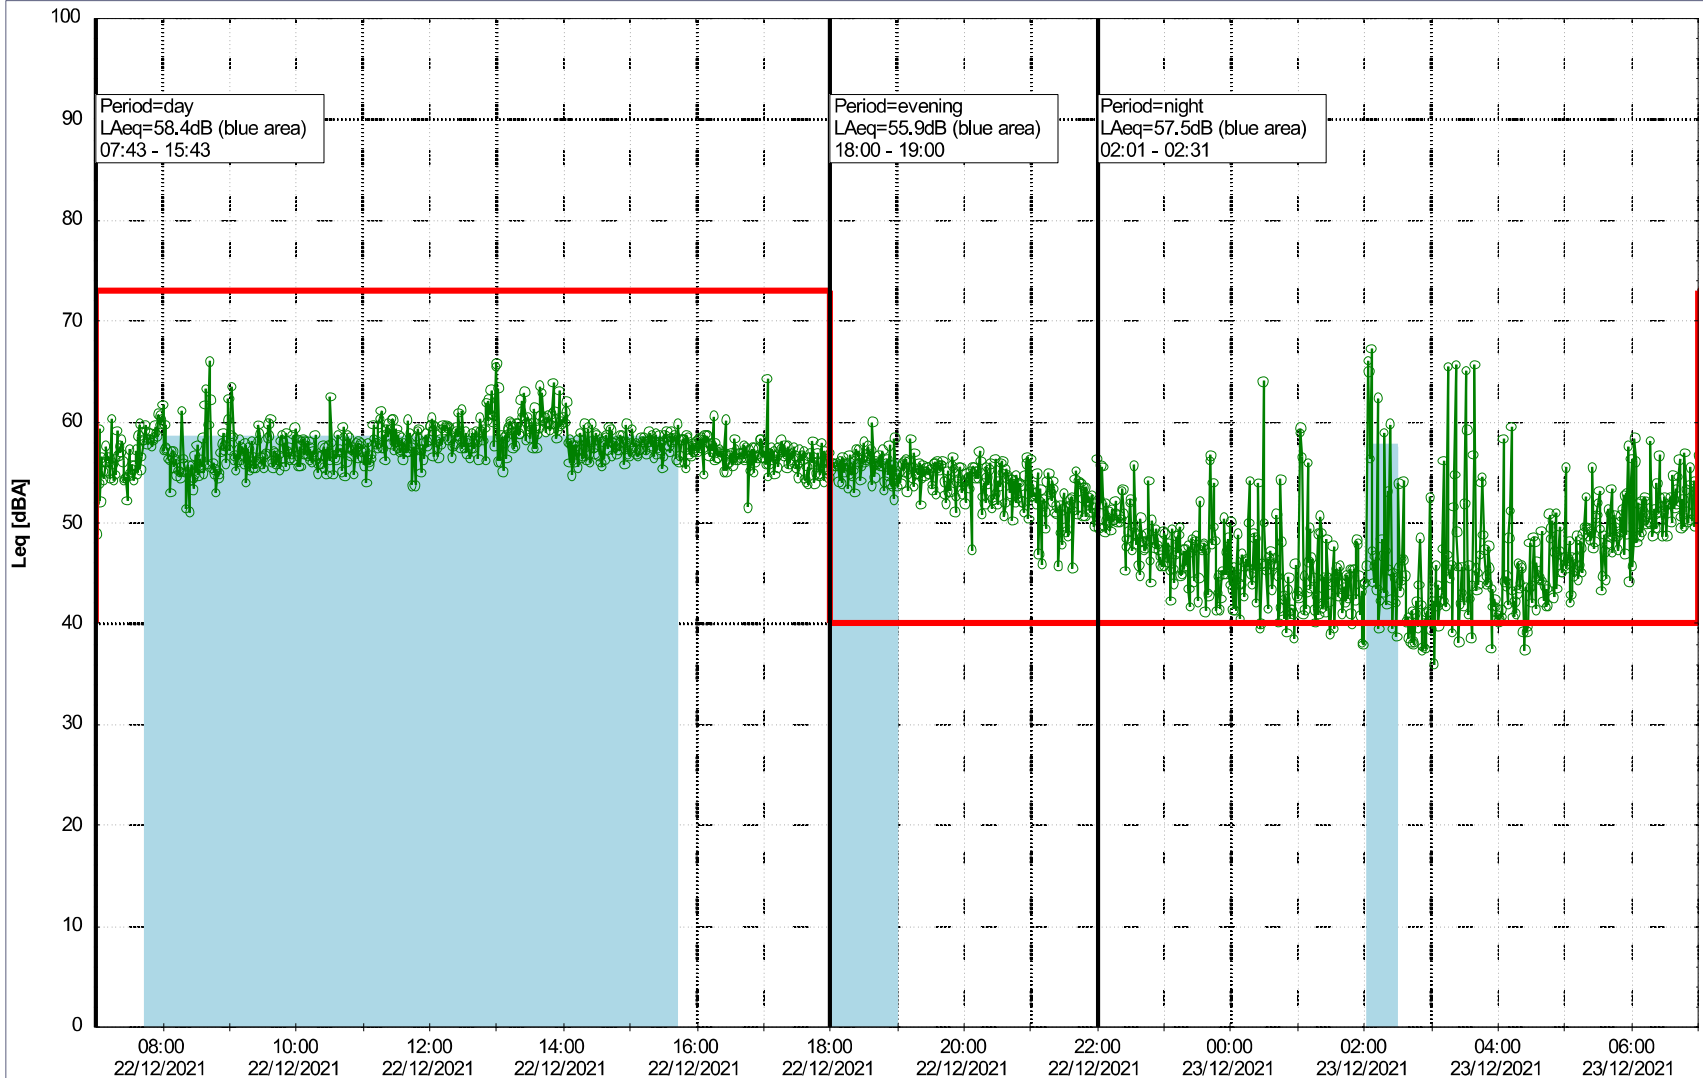

### Noise Time Related Diagram

21/12/2021  
22/12/2021

o o o o HOL\_NS01

**Project:** Kronos Sydhavnen  
**Construction:** Havneholmen  
**Location:** N-V

Plan View

Remarks

...

### Noise Time Related Diagram

22/12/2021  
23/12/2021

o o o o HOL\_NS01

Project: Kronos Sydhavnen  
Construction: Havneholmen  
Location: N-V

Plan View

Remarks

...