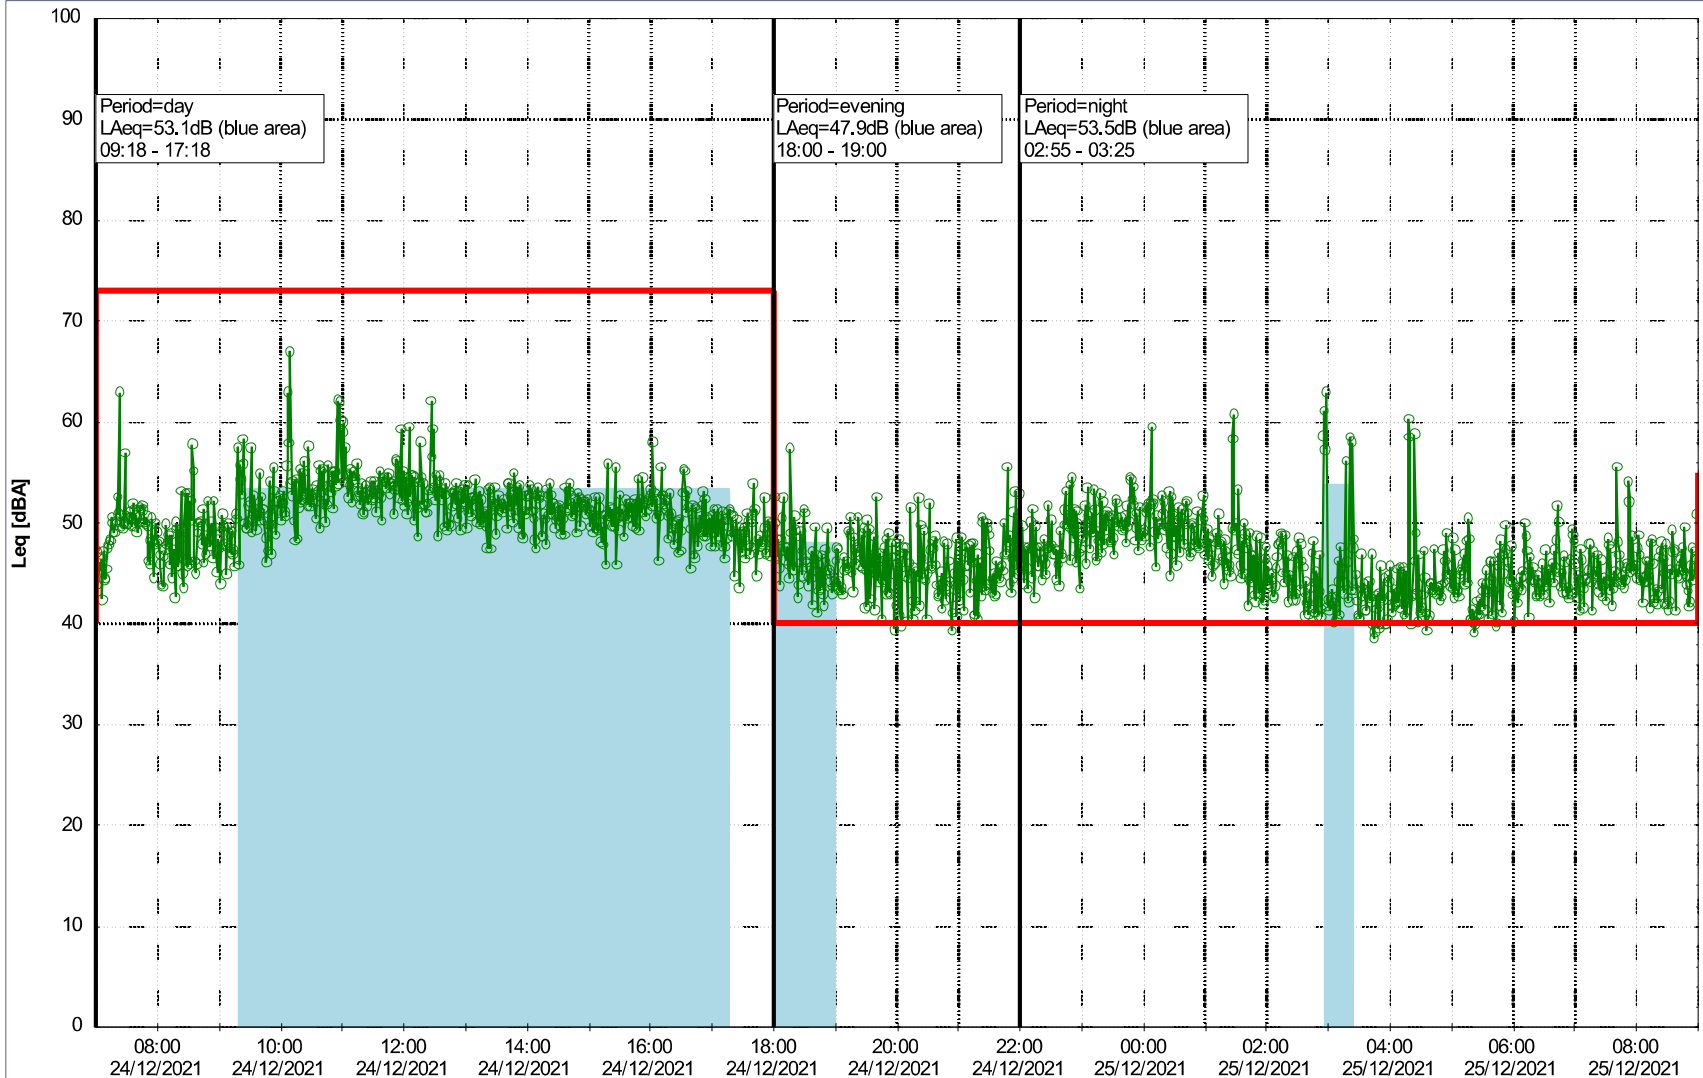

### Noise Time Related Diagram

23/12/2021  
24/12/2021

o o o o HOL\_NS01

Project: Kronos Sydhavnen  
Construction: Havneholmen  
Location: N-V

Plan View

Remarks

...

### Noise Time Related Diagram

24/12/2021  
25/12/2021

o o o o HOL\_NS01

Project: Kronos Sydhavnen  
Construction: Havneholmen  
Location: N-V

Plan View

Remarks

...