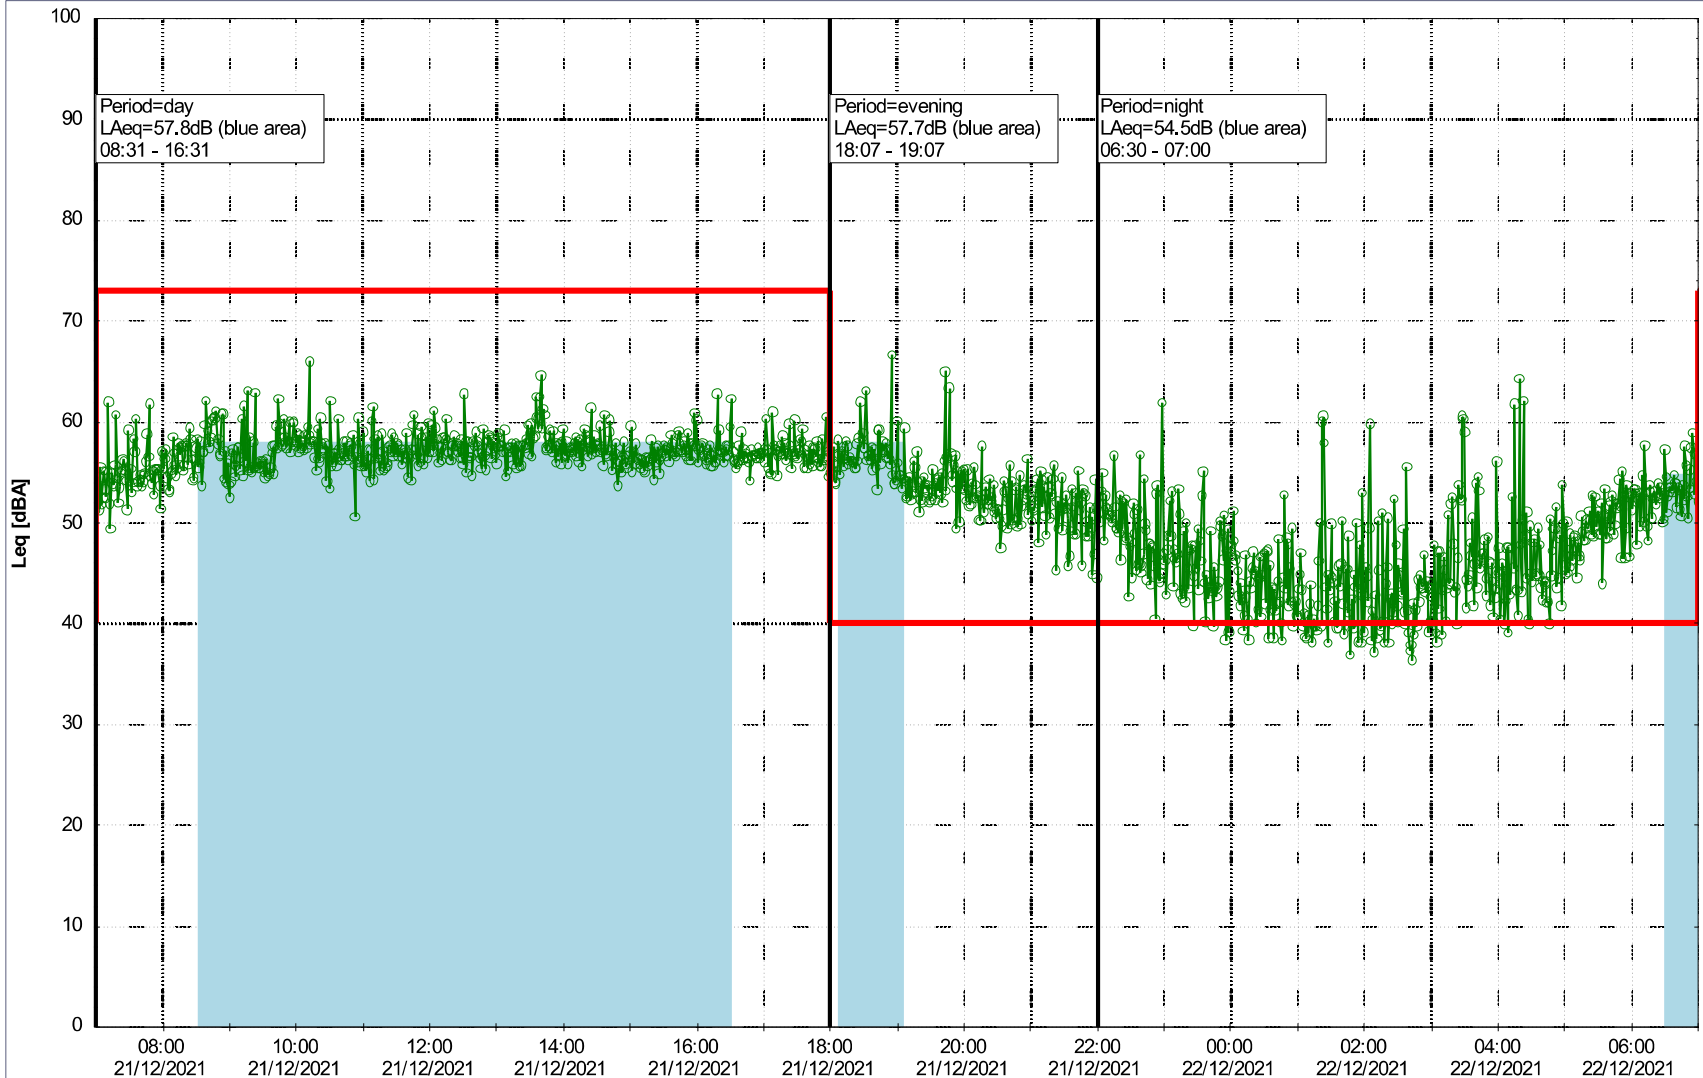

### Noise Time Related Diagram

20/12/2021  
21/12/2021

o o o o HOL\_NS01

Project: Kronos Sydhavnen  
Construction: Havneholmen  
Location: N-V

Plan View

Remarks

...

### Noise Time Related Diagram

21/12/2021  
22/12/2021

o o o o HOL\_NS01

**Project:** Kronos Sydhavnen  
**Construction:** Havneholmen  
**Location:** N-V

Plan View

Remarks

...