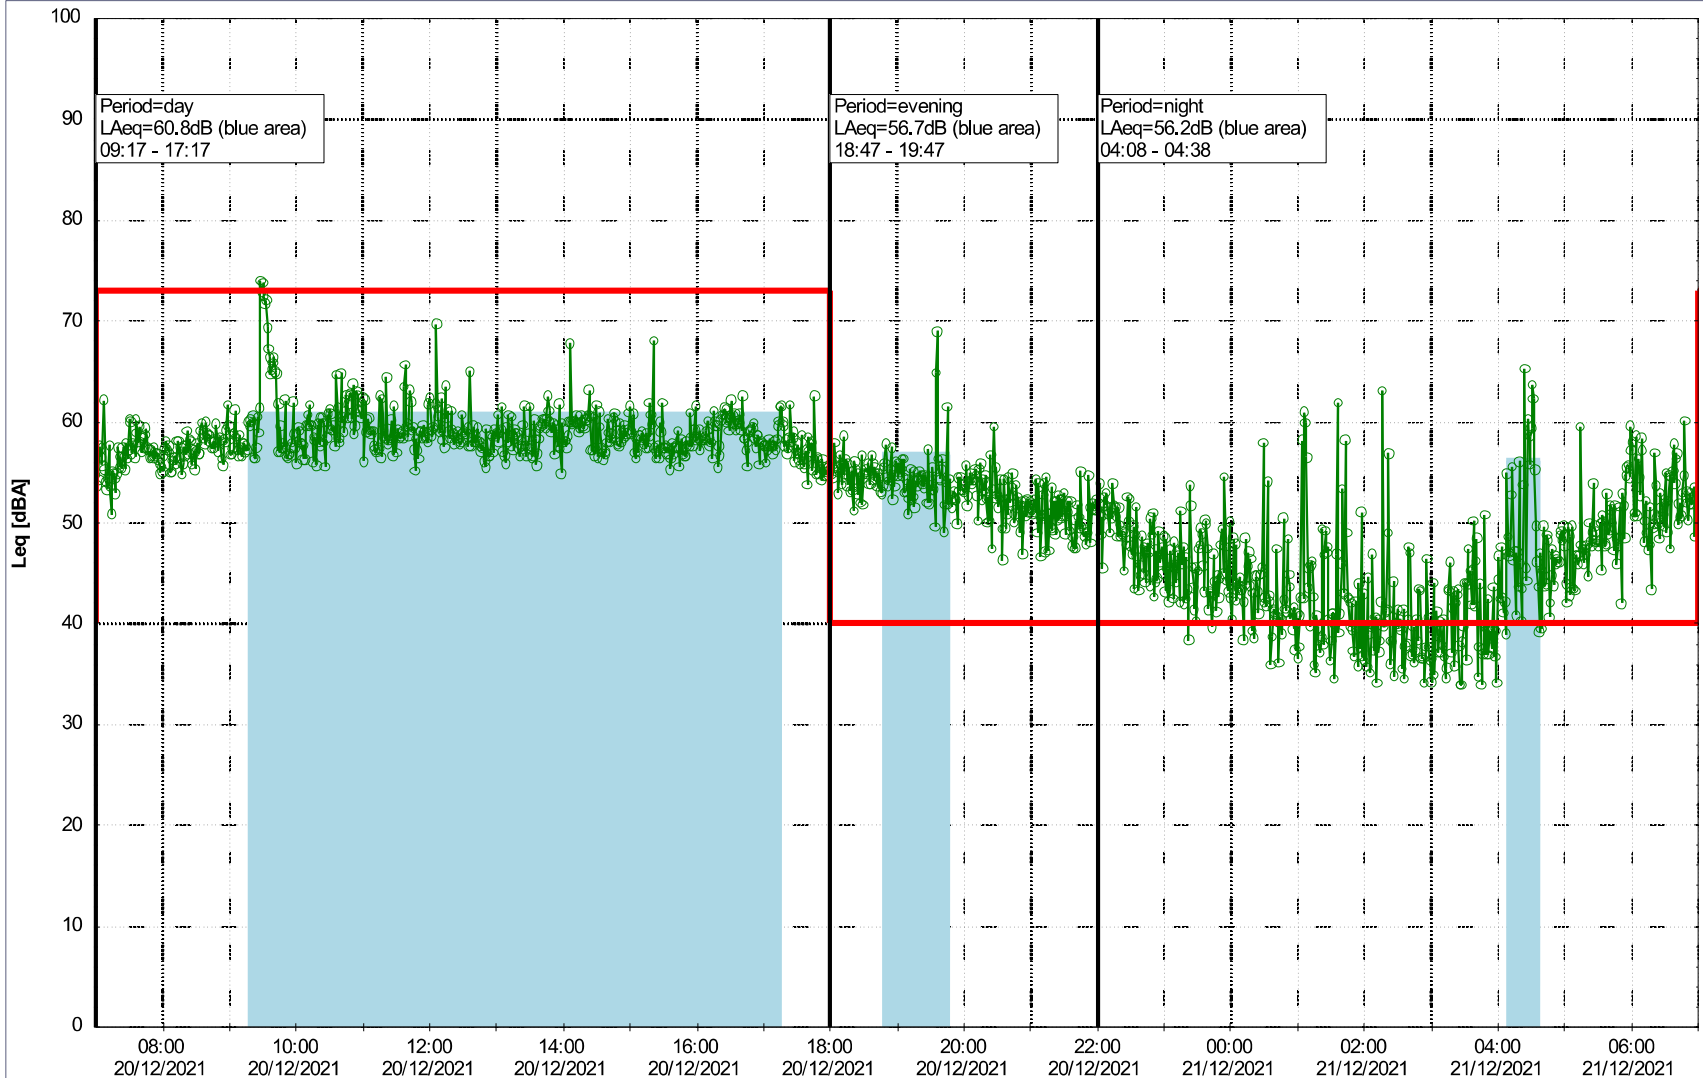

Project: Kronos Sydhavnen  
Construction: Havneholmen  
Location: N-V

Plan View

Remarks

...

### Noise Time Related Diagram

20/12/2021  
21/12/2021

o o o o HOL\_NS01

Project: Kronos Sydhavnen  
Construction: Havneholmen  
Location: N-V

Plan View

Remarks

...

### Noise Time Related Diagram

21/12/2021  
22/12/2021

o o o o HOL\_NS01

**Project:** Kronos Sydhavnen  
**Construction:** Havneholmen  
**Location:** N-V

Plan View

Remarks

...

### Noise Time Related Diagram

24/12/2021  
25/12/2021

o o o o HOL\_NS01

Project: Kronos Sydhavnen  
Construction: Havneholmen  
Location: N-V

Plan View

Remarks

...