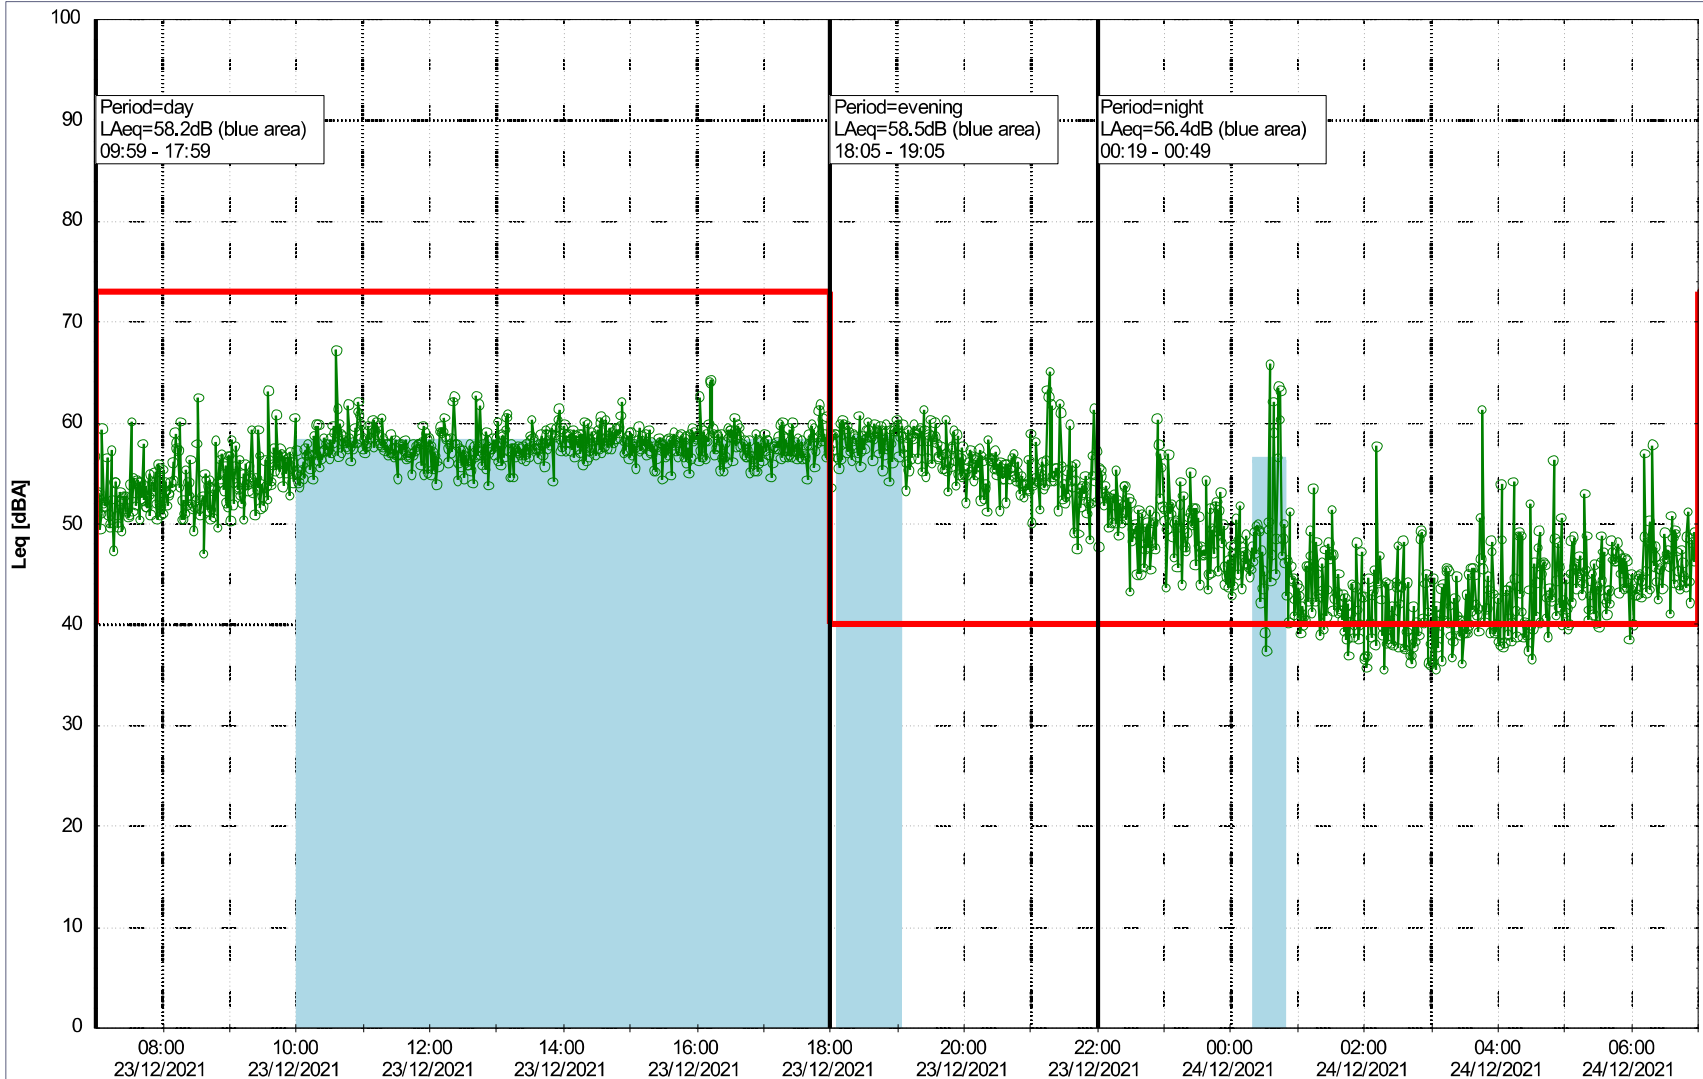

### Noise Time Related Diagram

22/12/2021  
23/12/2021

o o o o HOL\_NS01

Project: Kronos Sydhavnen  
Construction: Havneholmen  
Location: N-V

Plan View

Remarks

...

### Noise Time Related Diagram

23/12/2021  
24/12/2021

o o o o HOL\_NS01

Project: Kronos Sydhavnen  
Construction: Havneholmen  
Location: N-V

Plan View

Remarks

...