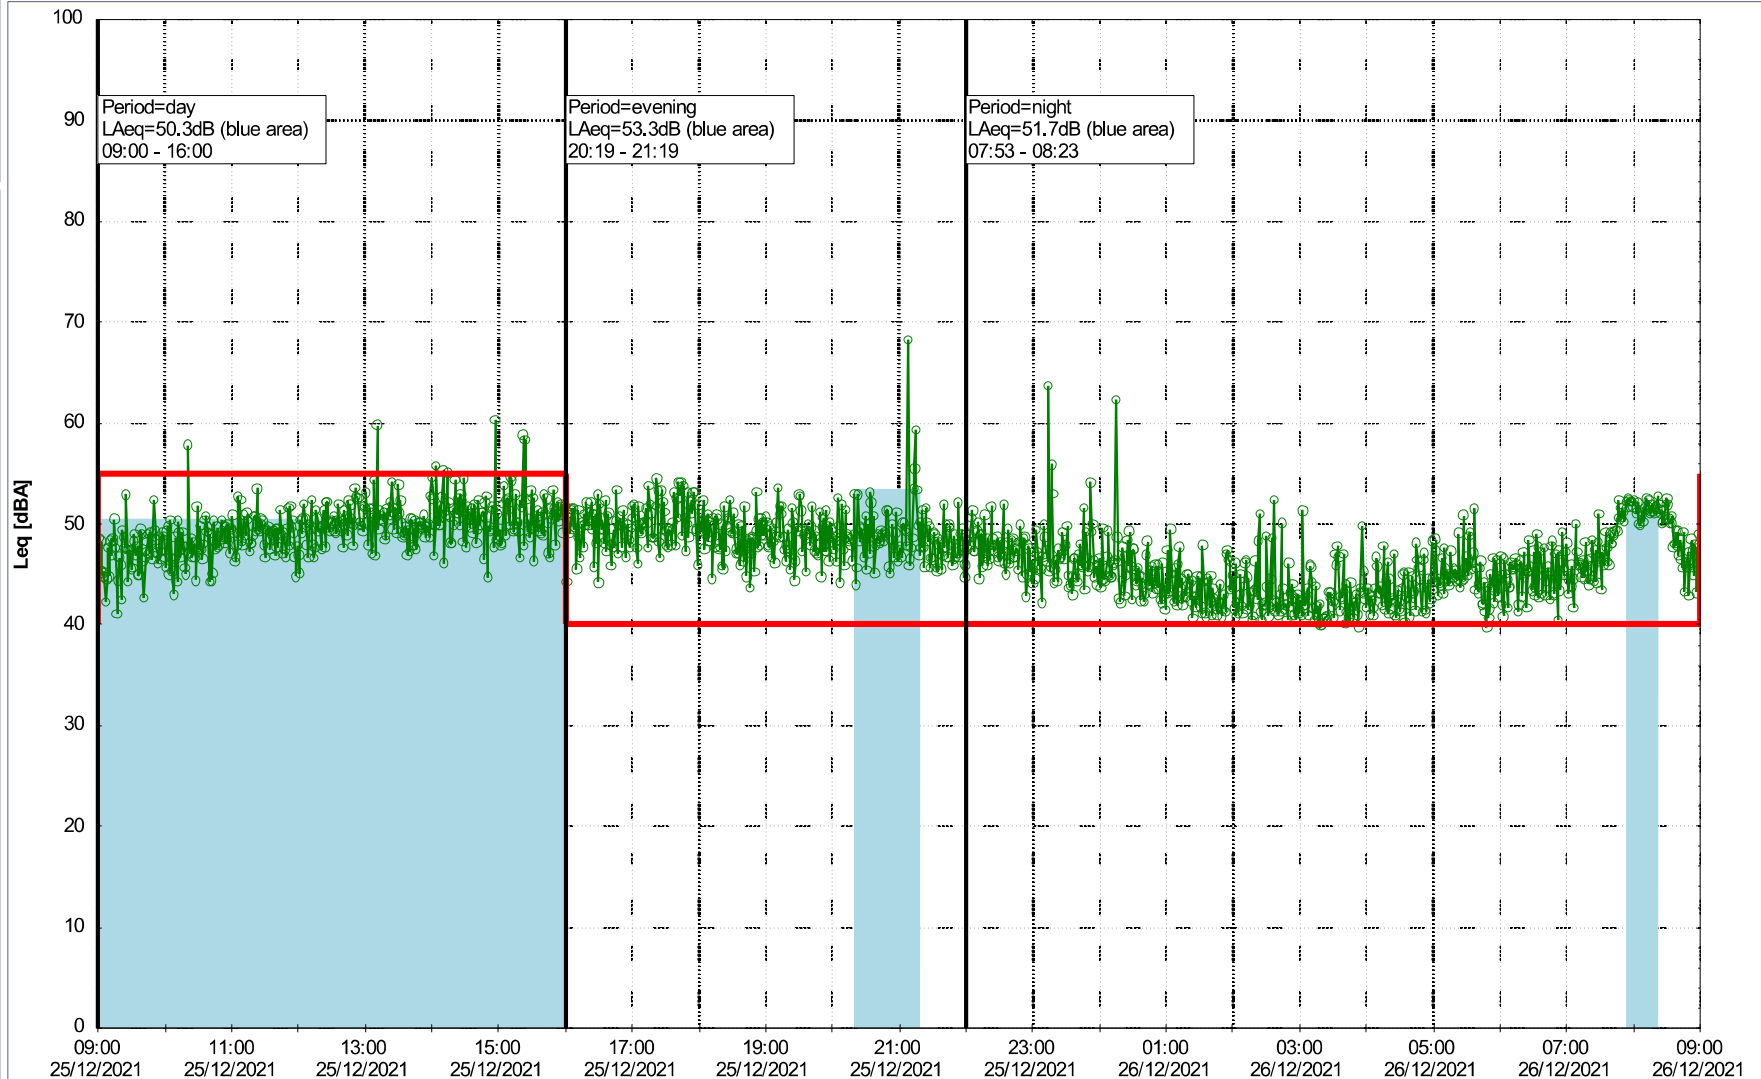

### Noise Time Related Diagram

24/12/2021  
25/12/2021

o o o o HOL\_NS01

Project: Kronos Sydhavnen  
Construction: Havneholmen  
Location: N-V

Plan View

Remarks

...

### Noise Time Related Diagram

25/12/2021  
26/12/2021

o o o o HOL\_NS01

**Project:** Kronos Sydhavnen  
**Construction:** Havneholmen  
**Location:** N-V

Plan View

Remarks

...