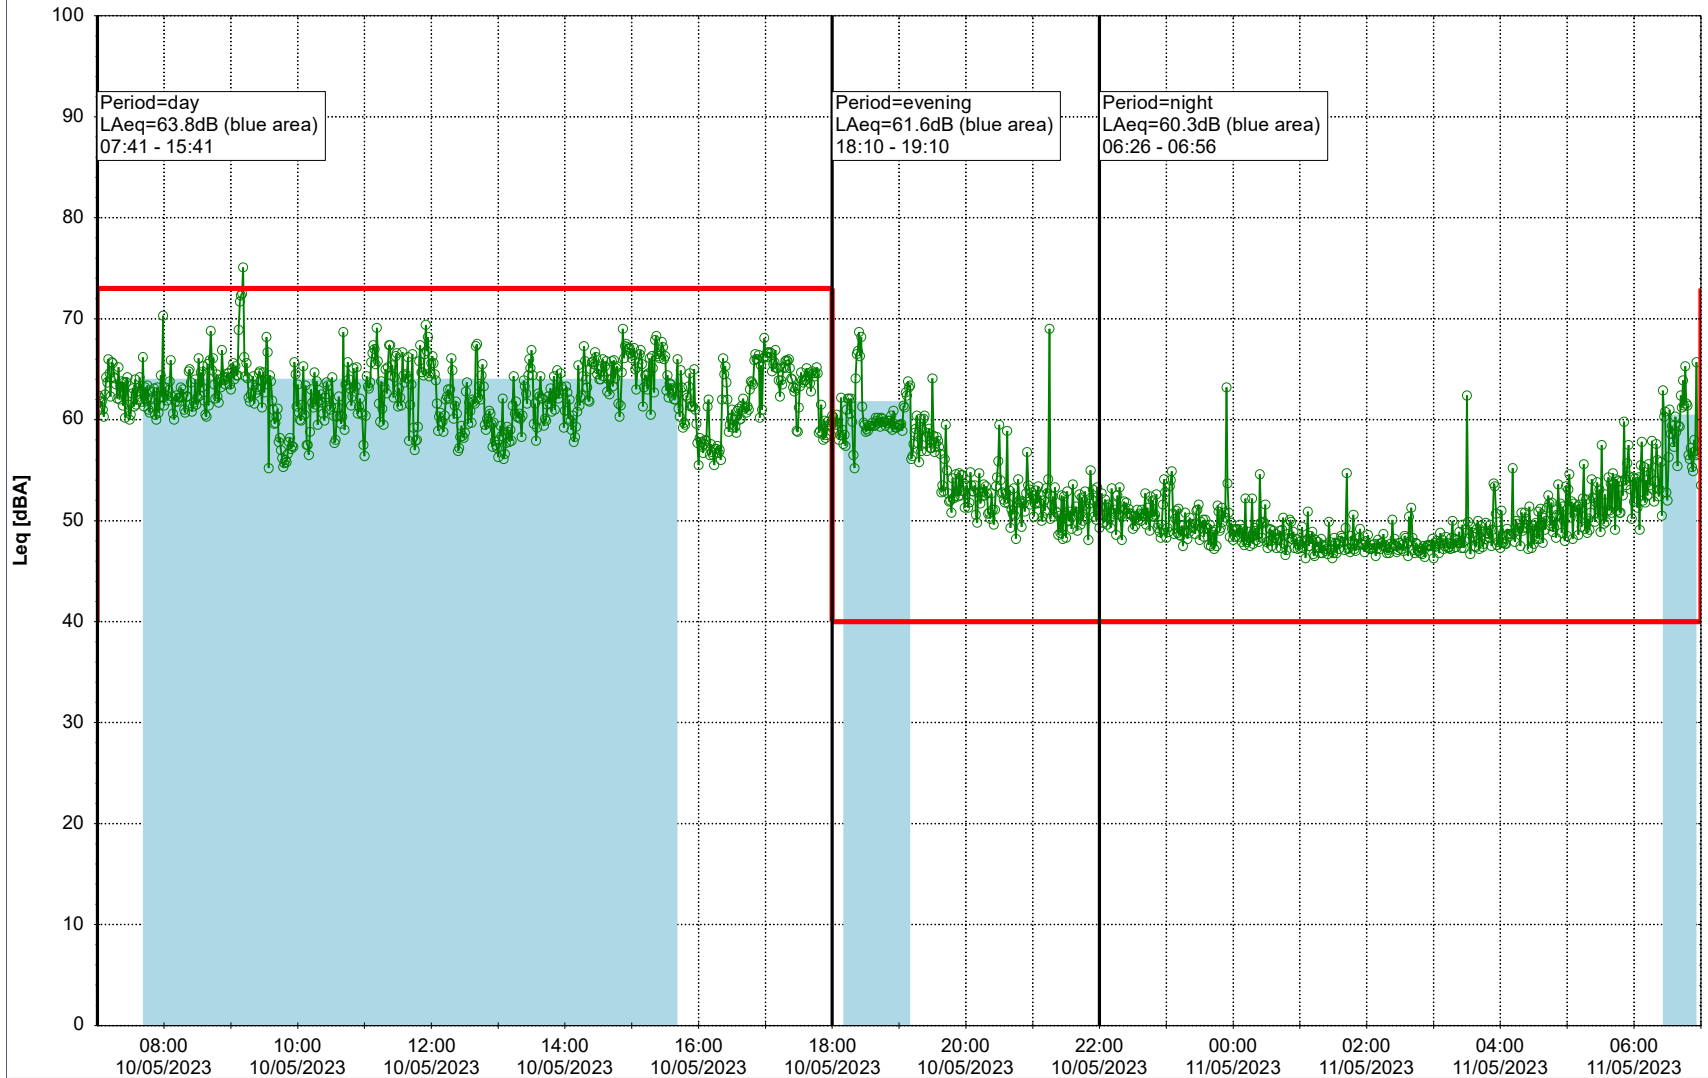

Plan View

Remarks

...

Noise Time Related Diagram

09/05/2023
10/05/2023

○○○ HOL_NS01

Project: Kronos Sydhavnen
Construction: Havneholmen
Location: N-V

Plan View

Remarks

...

Noise Time Related Diagram

10/05/2023
11/05/2023

○ ○ ○ ○ HOL_NS01

Project: Kronos Sydhavnen
Construction: Havneholmen
Location: N-V

Plan View

Remarks