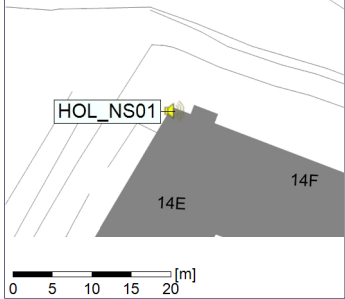

Project: Kronos Sydhavnen
Construction: Havneholmen
Location: N-V

Plan View

Remarks

...

Noise Time Related Diagram

08/05/2023
09/05/2023

○ ○ ○ ○ HOL_NS01

Project: Kronos Sydhavnen
Construction: Havneholmen
Location: N-V

Plan View

Remarks

...

Noise Time Related Diagram

09/05/2023
10/05/2023

○○○ HOL_NS01

Project: Kronos Sydhavnen
Construction: Havneholmen
Location: N-V

Plan View