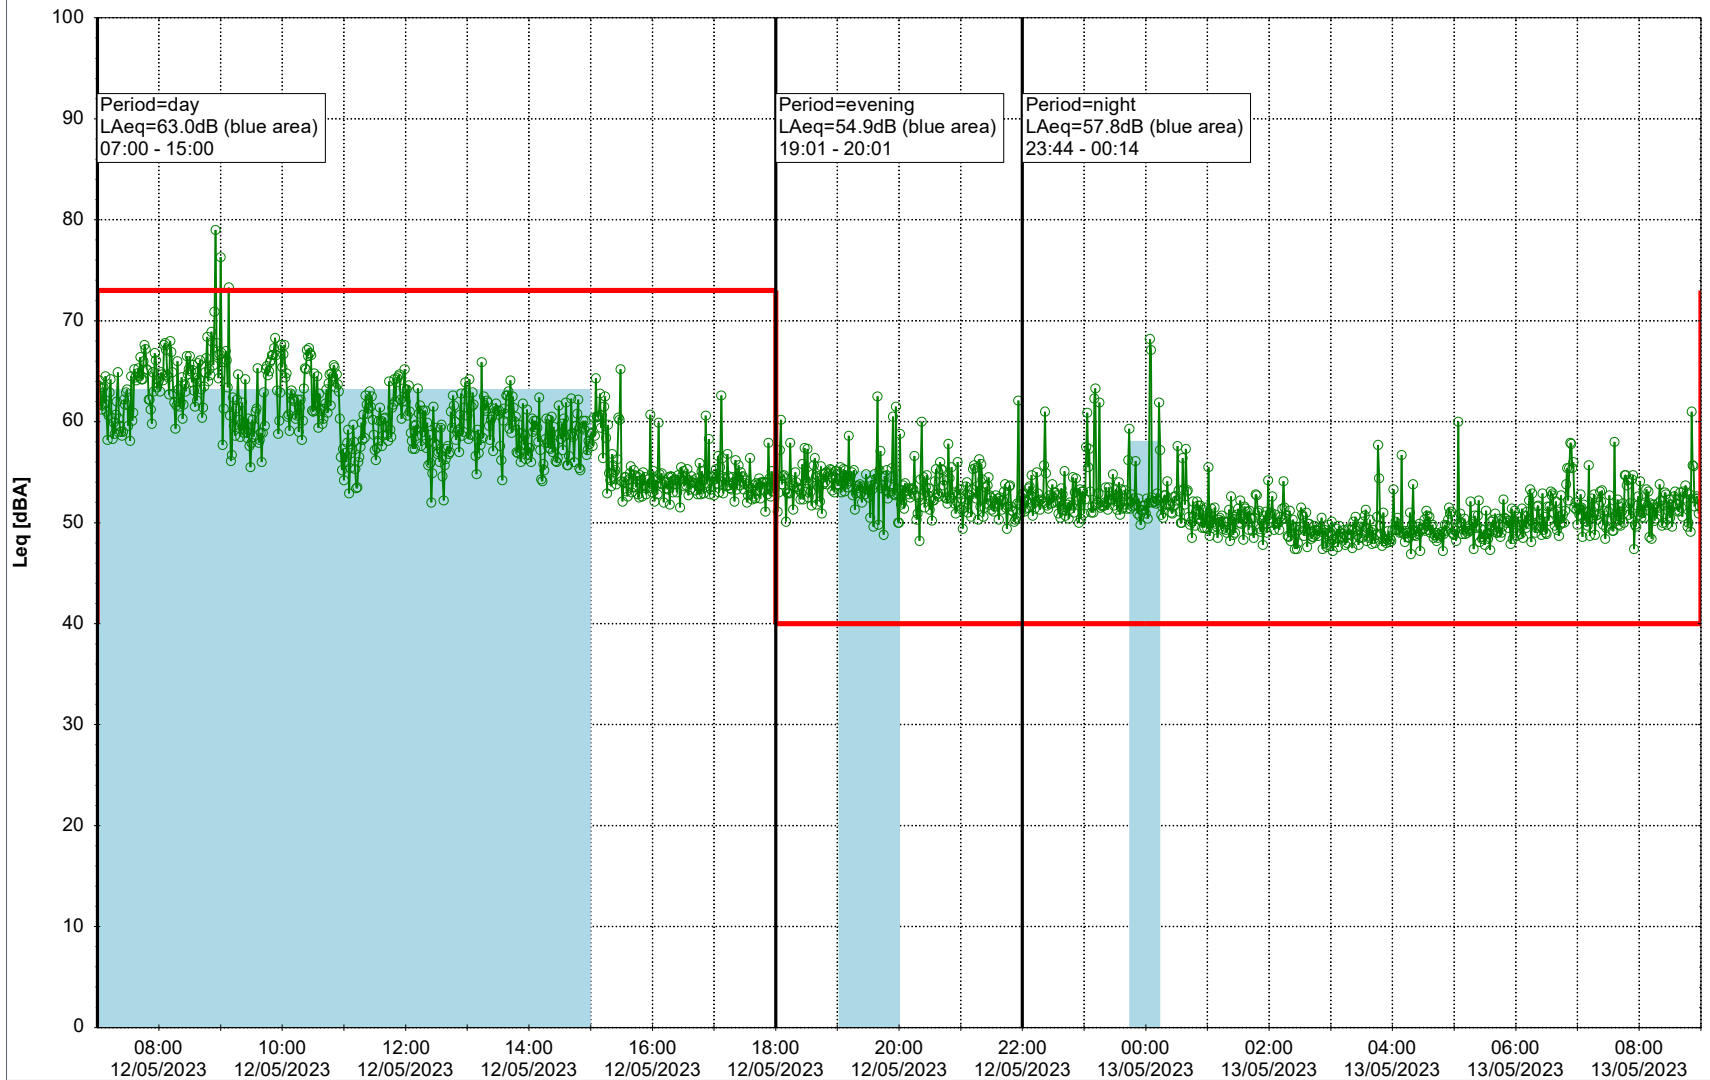

...

Noise Time Related Diagram

11/05/2023
12/05/2023

○ ○ ○ ○ HOL_NS01

Project: Kronos Sydhavnen
Construction: Havneholmen
Location: N-V

Plan View

Remarks

...

Noise Time Related Diagram

12/05/2023
13/05/2023

○○○○ HOL_NS01

Project: Kronos Sydhavnen
Construction: Havneholmen
Location: N-V

Plan View

Remarks

...

Noise Time Related Diagram