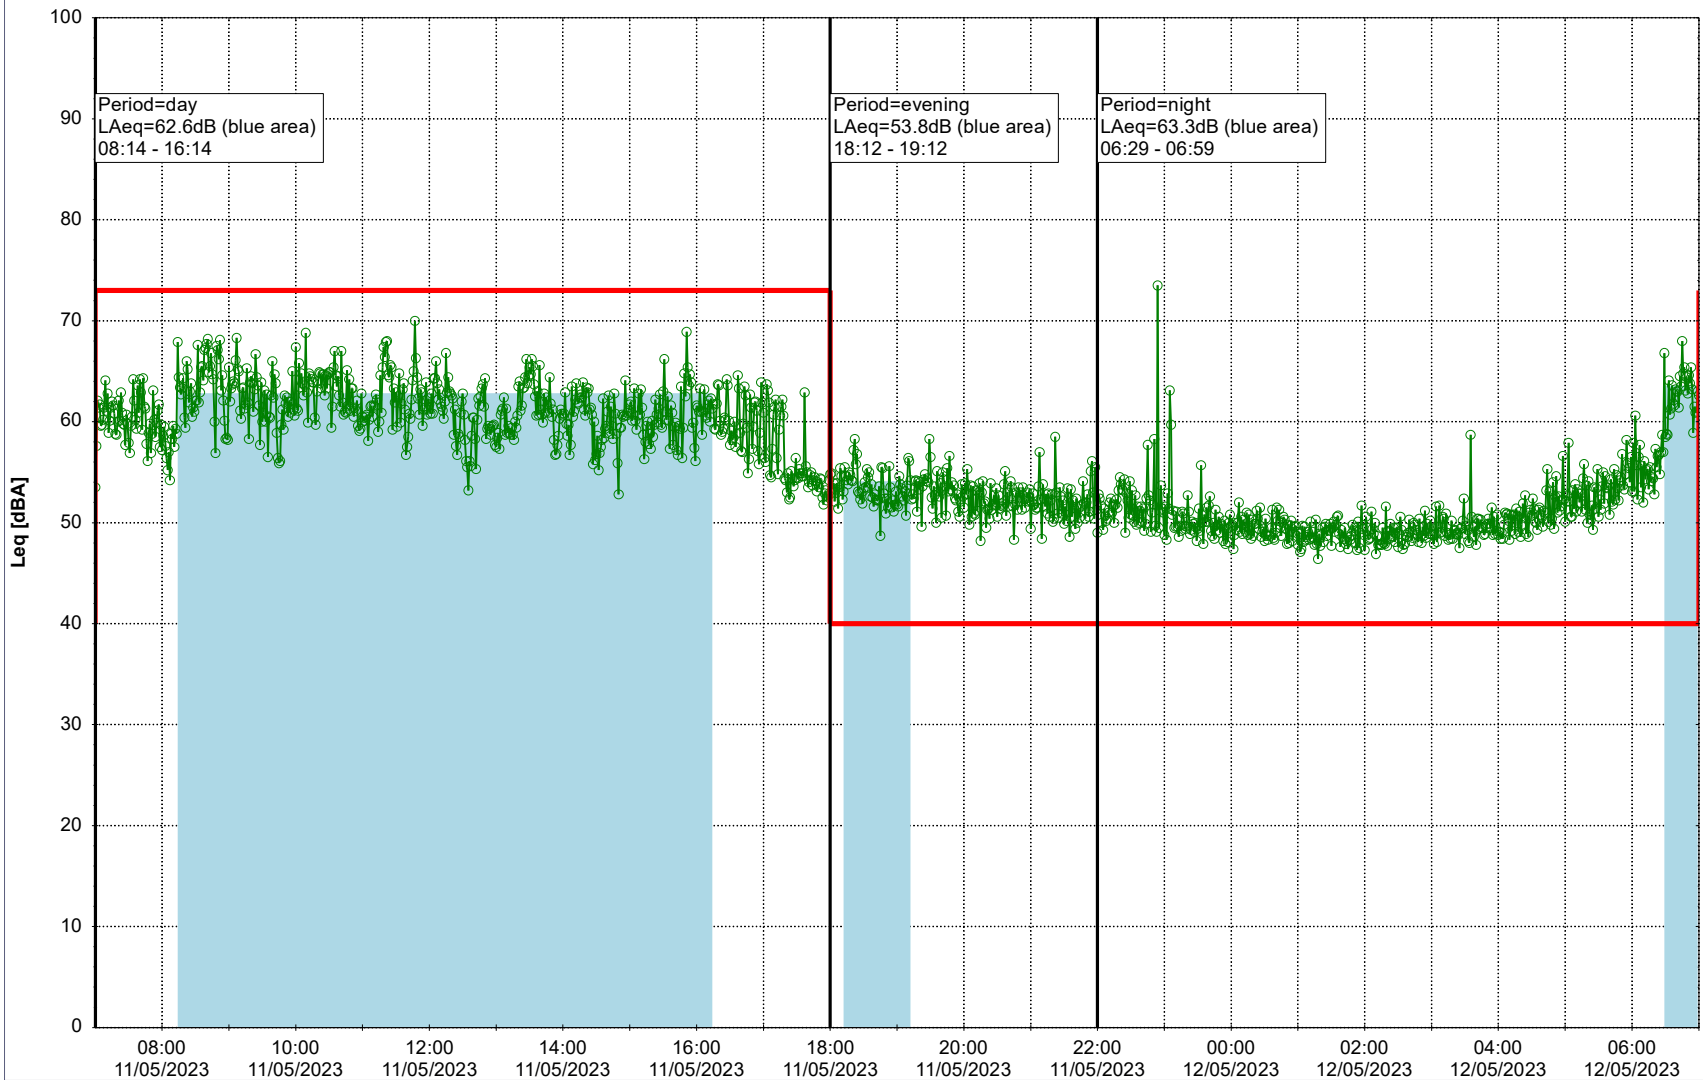

Remarks

...

Noise Time Related Diagram

10/05/2023
11/05/2023

○ ○ ○ ○ HOL_NS01

Project: Kronos Sydhavnen
Construction: Havneholmen
Location: N-V

Plan View

Remarks

...

Noise Time Related Diagram

11/05/2023
12/05/2023

○ ○ ○ ○ HOL_NS01

Project: Kronos Sydhavnen
Construction: Havneholmen
Location: N-V

Plan View

Remarks

...