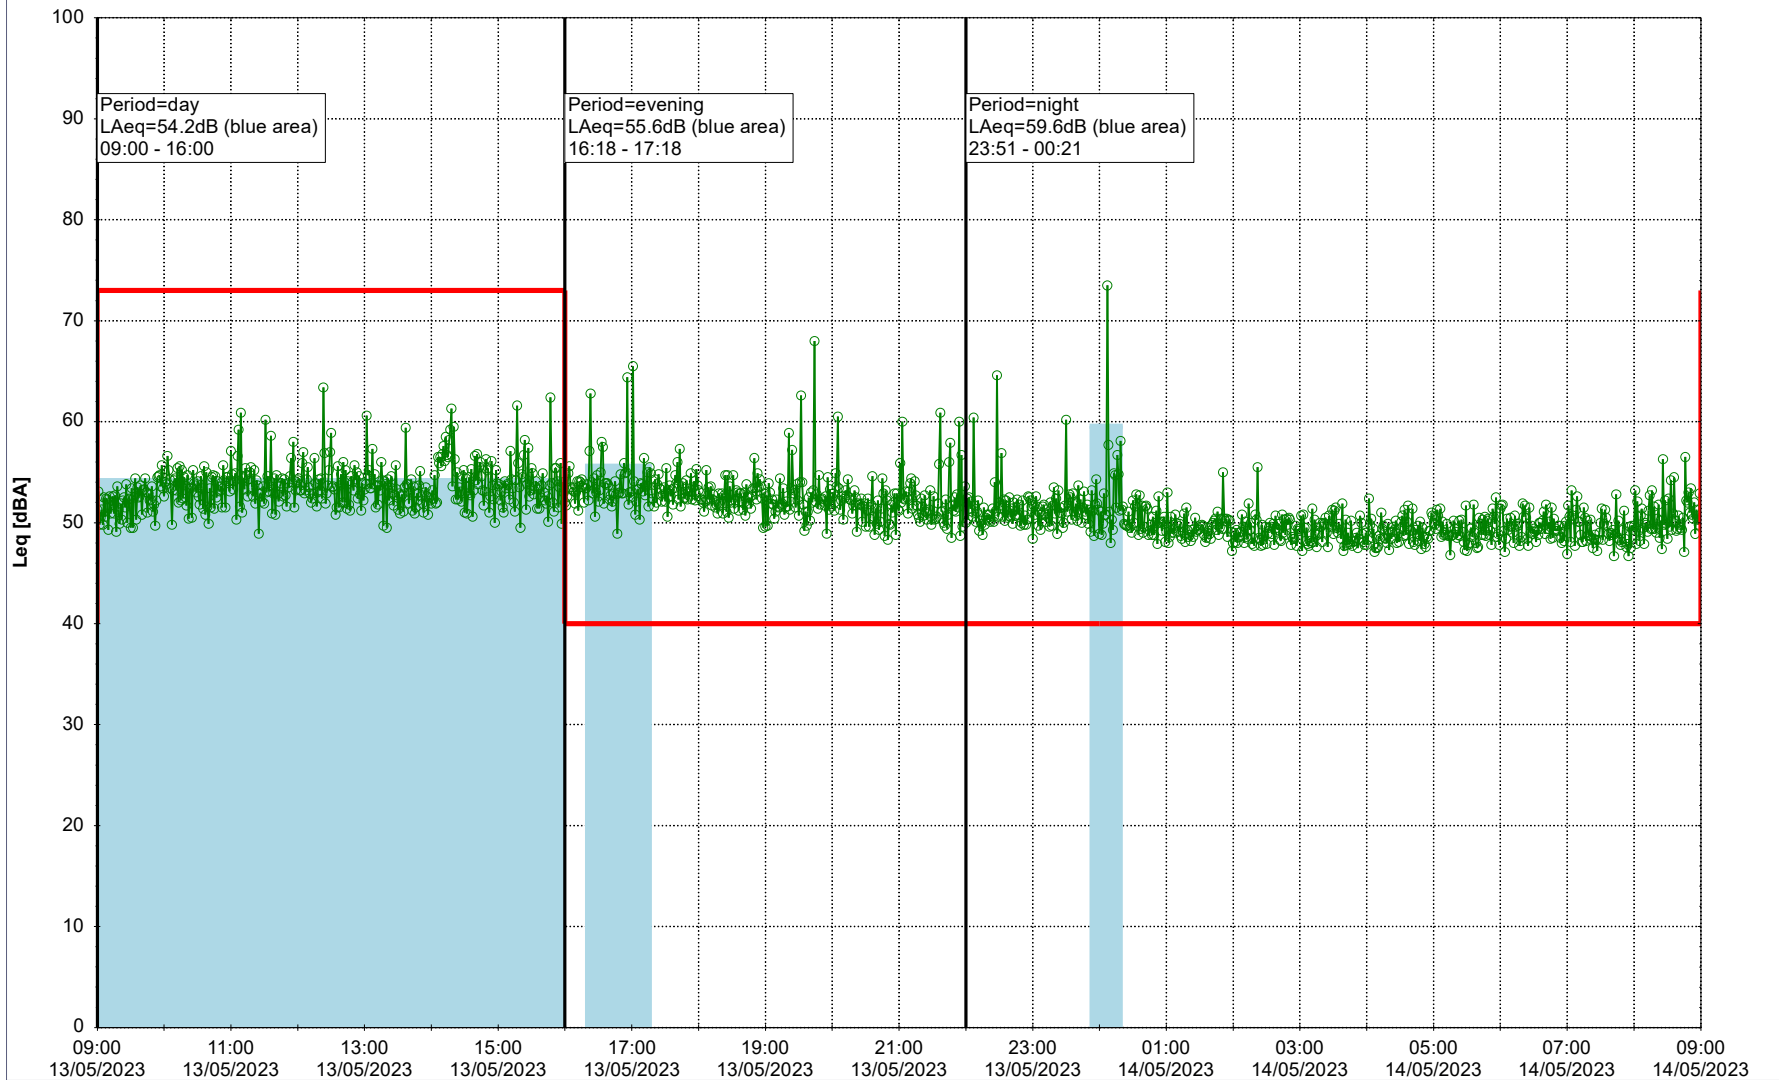

Noise Time Related Diagram

13/05/2023
14/05/2023

○○○ HOL_NS01