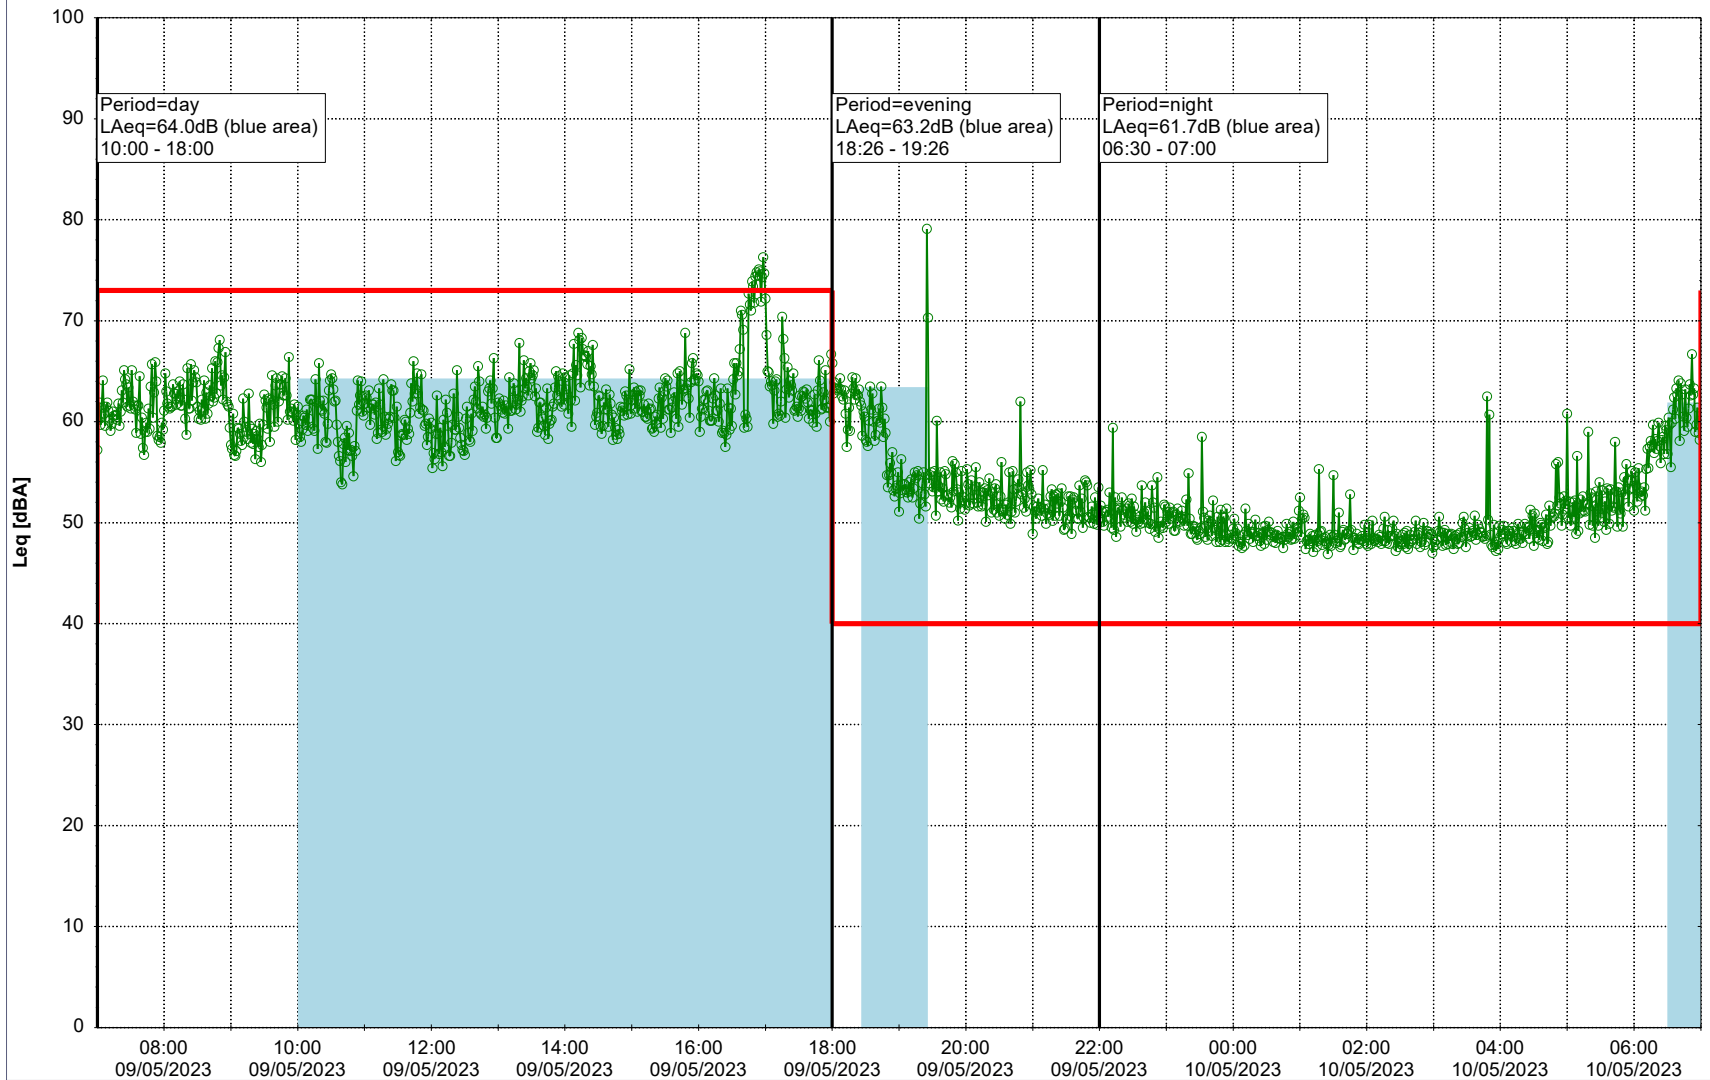

Plan View

Remarks

...

Noise Time Related Diagram

09/05/2023
10/05/2023

○○○ HOL_NS01

Project: Kronos Sydhavnen
Construction: Havneholmen
Location: N-V

Plan View

Remarks

...

Noise Time Related Diagram

10/05/2023
11/05/2023

○ ○ ○ ○ HOL_NS01

Project: Kronos Sydhavnen
Construction: Havneholmen
Location: N-V

Plan View

Remarks