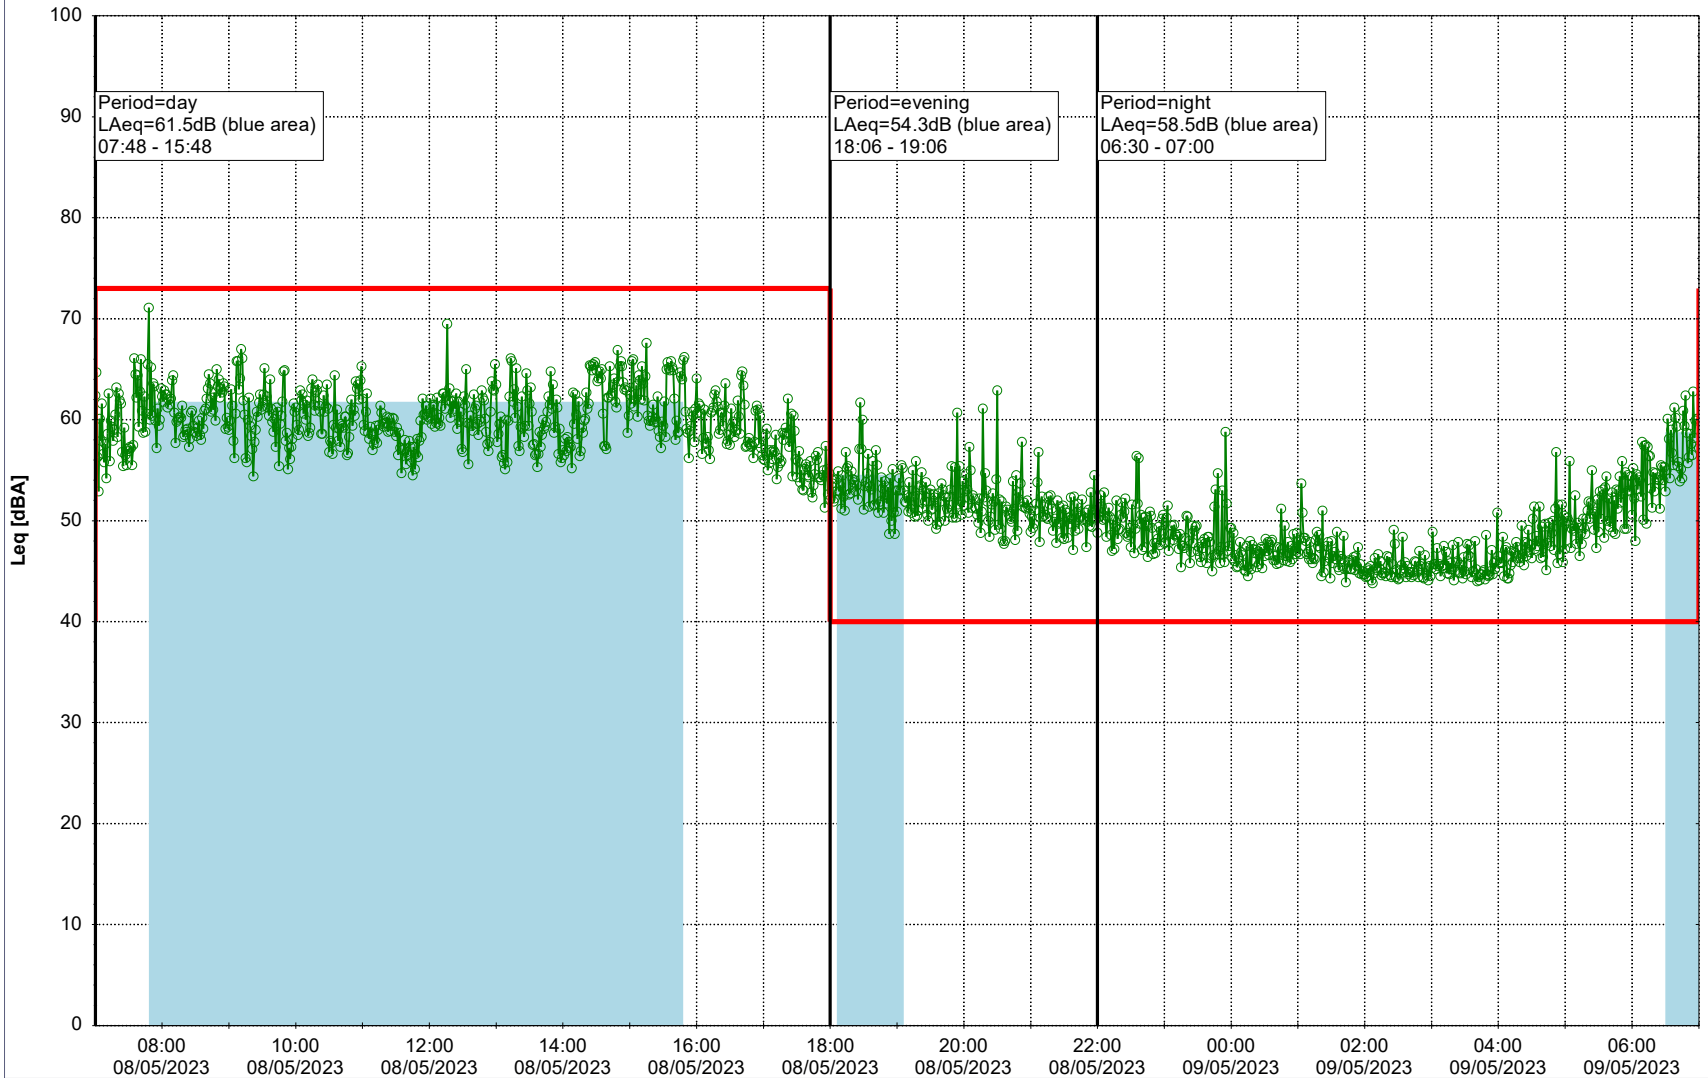

Project: Kronos Sydhavnen
Construction: Havneholmen
Location: N-V

Plan View

Remarks

...

Noise Time Related Diagram

08/05/2023
09/05/2023

○ ○ ○ ○ HOL_NS01

Project: Kronos Sydhavnen
Construction: Havneholmen
Location: N-V

Plan View

Remarks

...

Noise Time Related Diagram

09/05/2023
10/05/2023

○○○ HOL_NS01

Project: Kronos Sydhavnen
Construction: Havneholmen
Location: N-V

Plan View