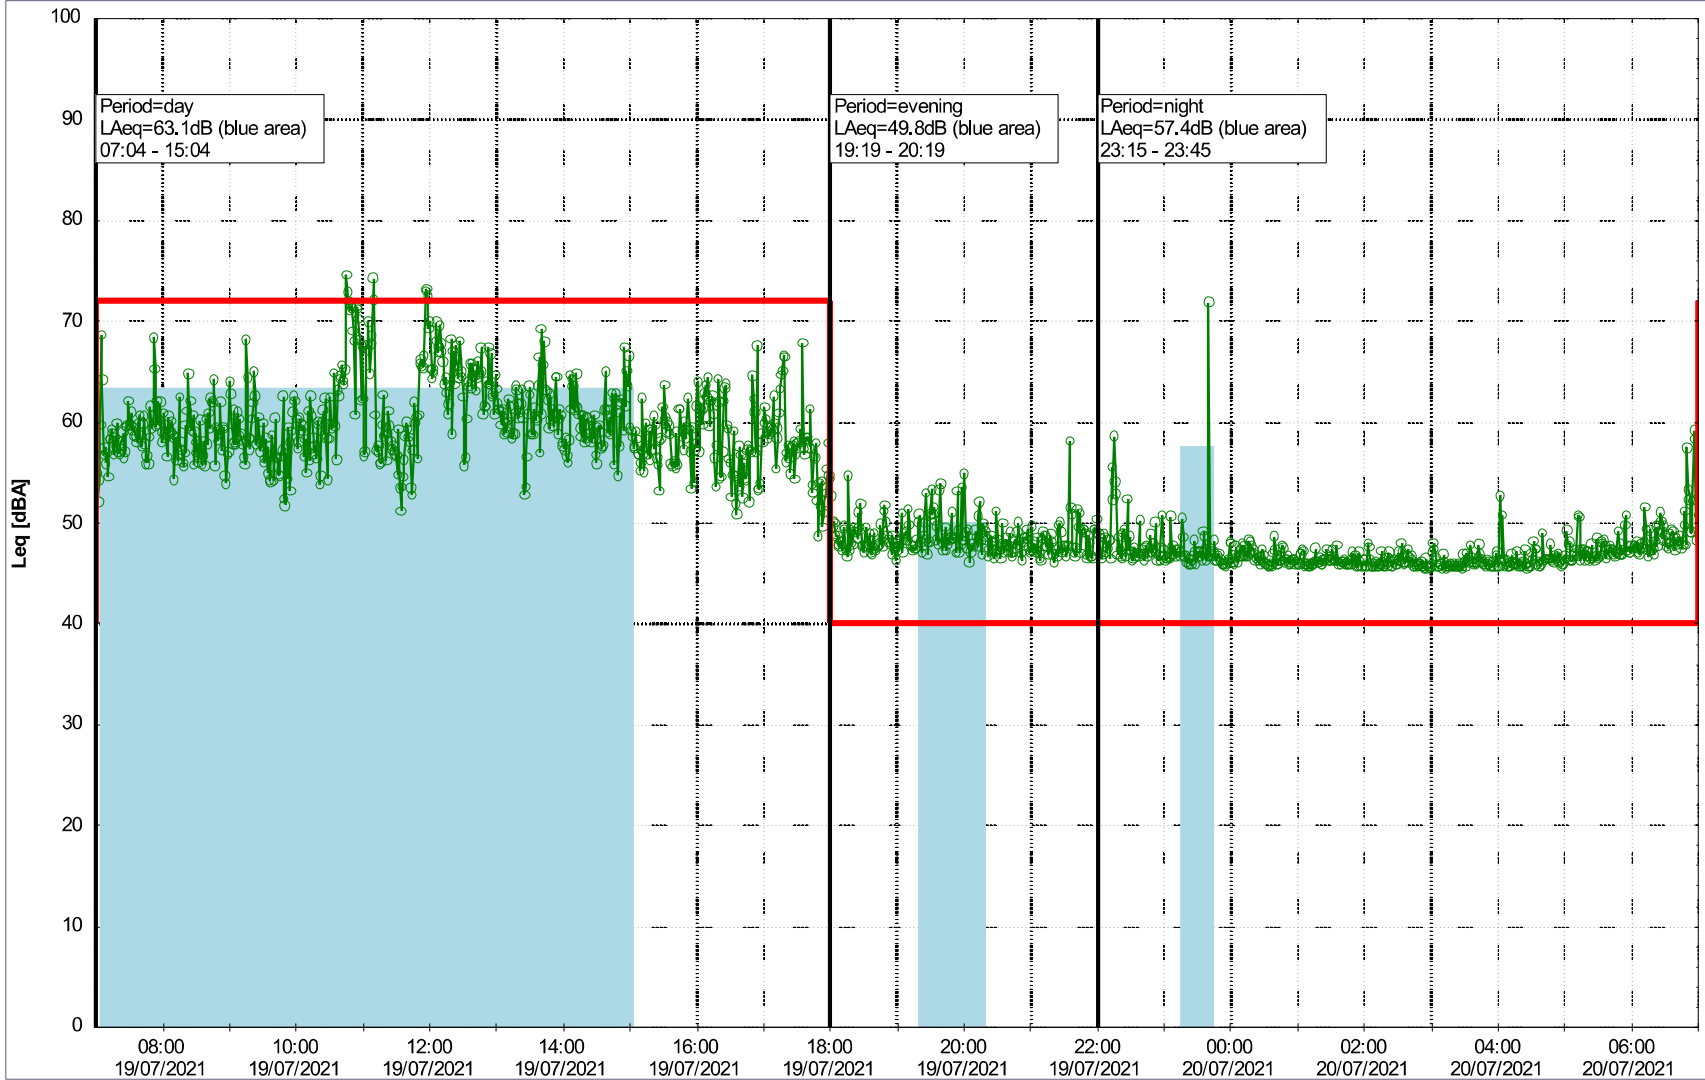

### Noise Time Related Diagram

19/07/2021  
20/07/2021

○○○○ MOP\_NS01

Project: Kronos Sydhavnen  
Construction: Mozarts Plads  
Location: N-V

Plan View

Remarks