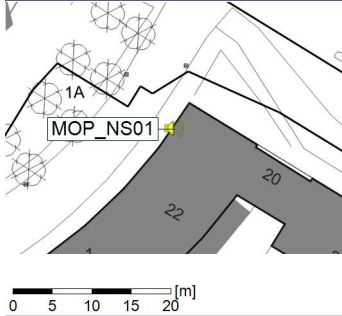

### Noise Time Related Diagram

23/07/2021  
24/07/2021

○○○○ MOP\_NS01

Project: Kronos Sydhavnen  
Construction: Mozarts Plads  
Location: N-V

Plan View

Remarks

...