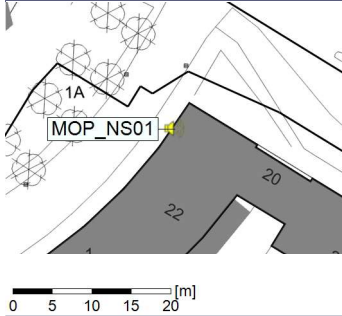

### Noise Time Related Diagram

19/07/2021  
20/07/2021

○○○○ MOP\_NS01

Project: Kronos Sydhavnen  
Construction: Mozarts Plads  
Location: N-V

Plan View

Remarks