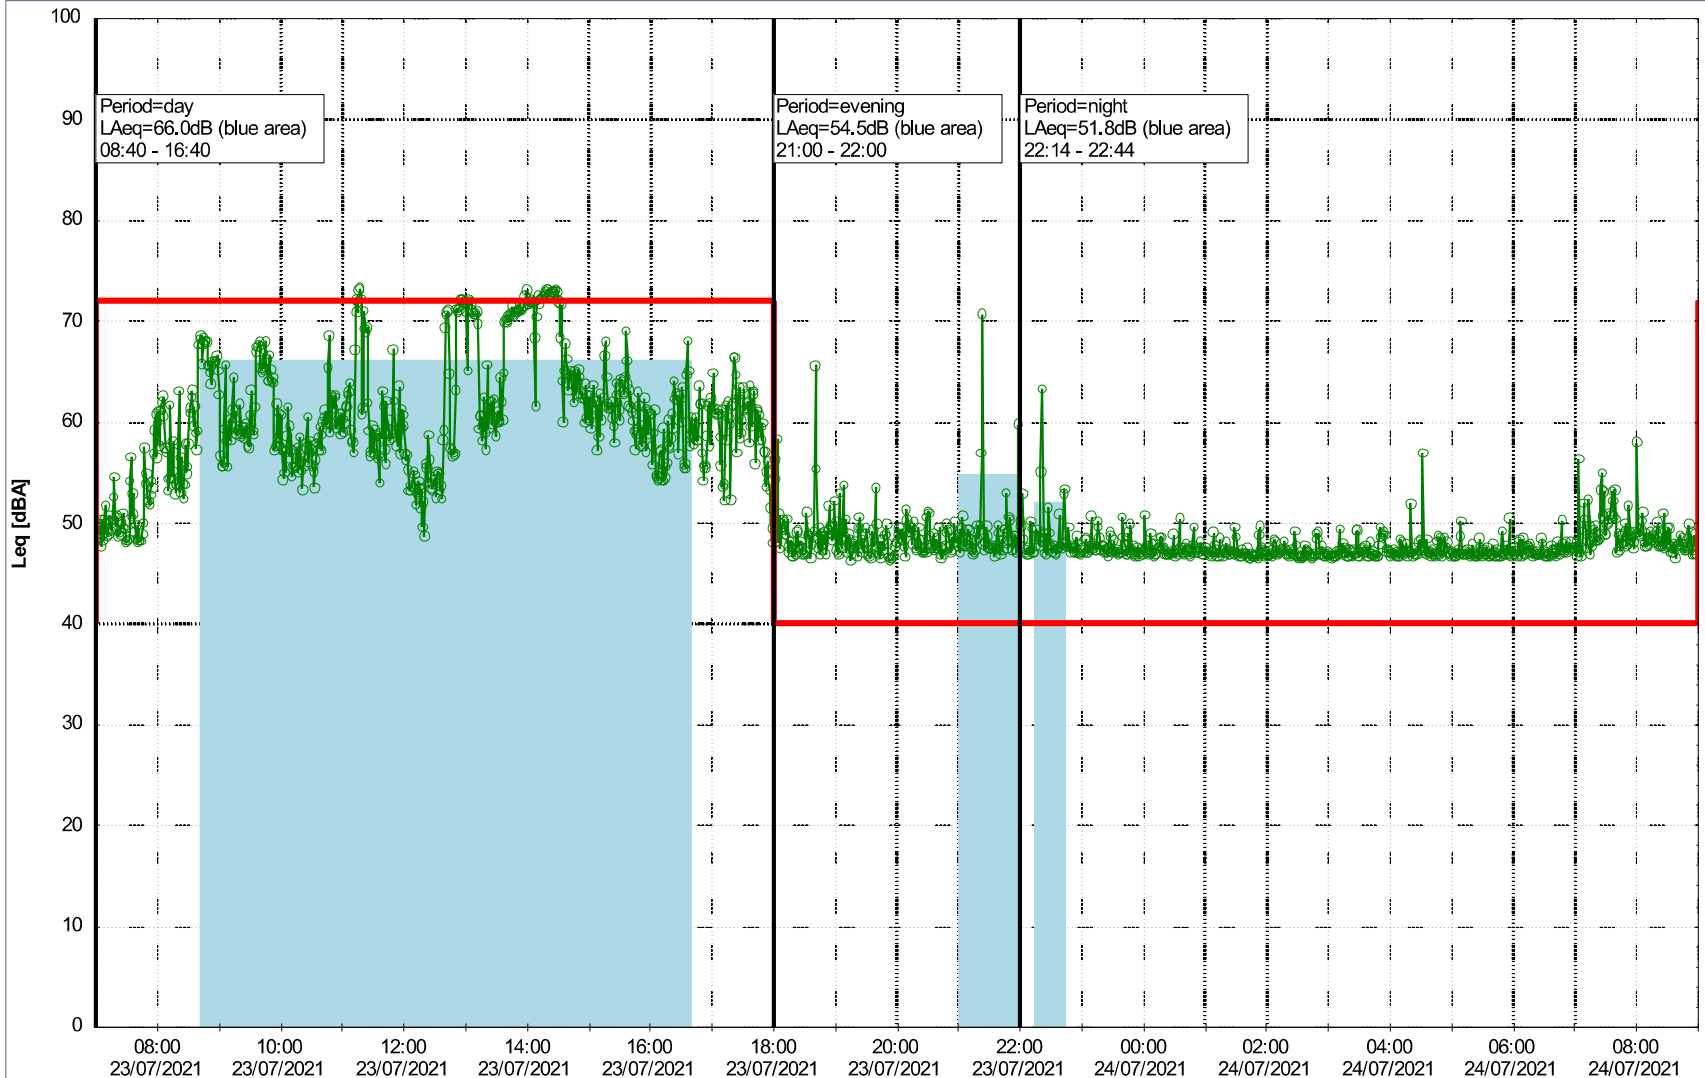

Noise Time Related Diagram

23/07/2021
24/07/2021

○○○○ MOP_NS01