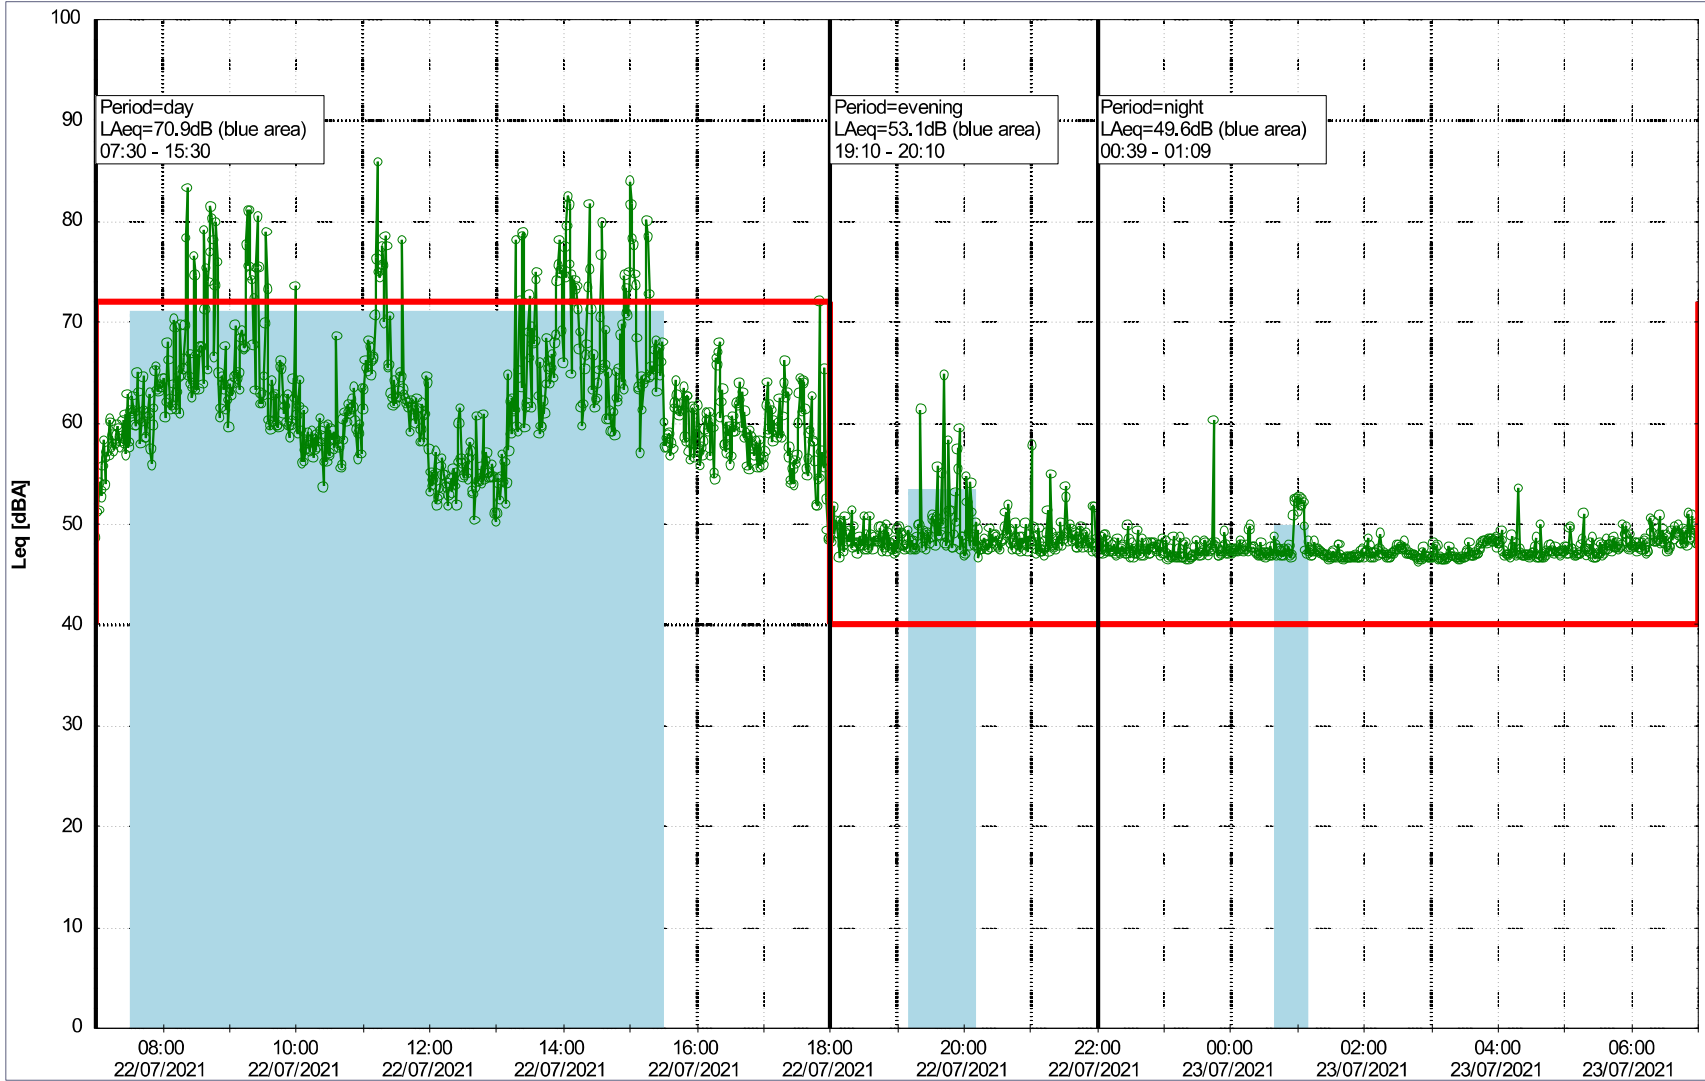

Noise Time Related Diagram

22/07/2021
23/07/2021

○○○○ MOP_NS01