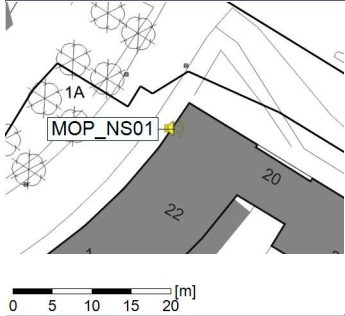

### Noise Time Related Diagram

20/07/2021  
21/07/2021

○○○○ MOP\_NS01

Project: Kronos Sydhavnen  
Construction: Mozarts Plads  
Location: N-V

Plan View

Remarks

...