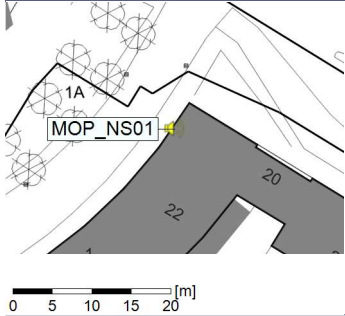

### Noise Time Related Diagram

22/07/2021  
23/07/2021

○○○○ MOP\_NS01

Project: Kronos Sydhavnen  
Construction: Mozarts Plads  
Location: N-V

Plan View

Remarks