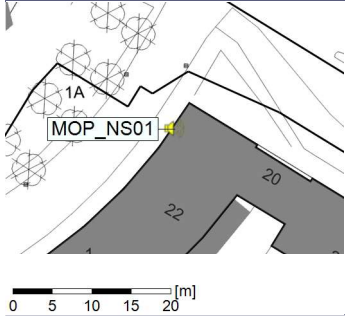

### Noise Time Related Diagram

21/07/2021  
22/07/2021

○○○○ MOP\_NS01

Project: Kronos Sydhavnen  
Construction: Mozarts Plads  
Location: N-V

Plan View

Remarks

...