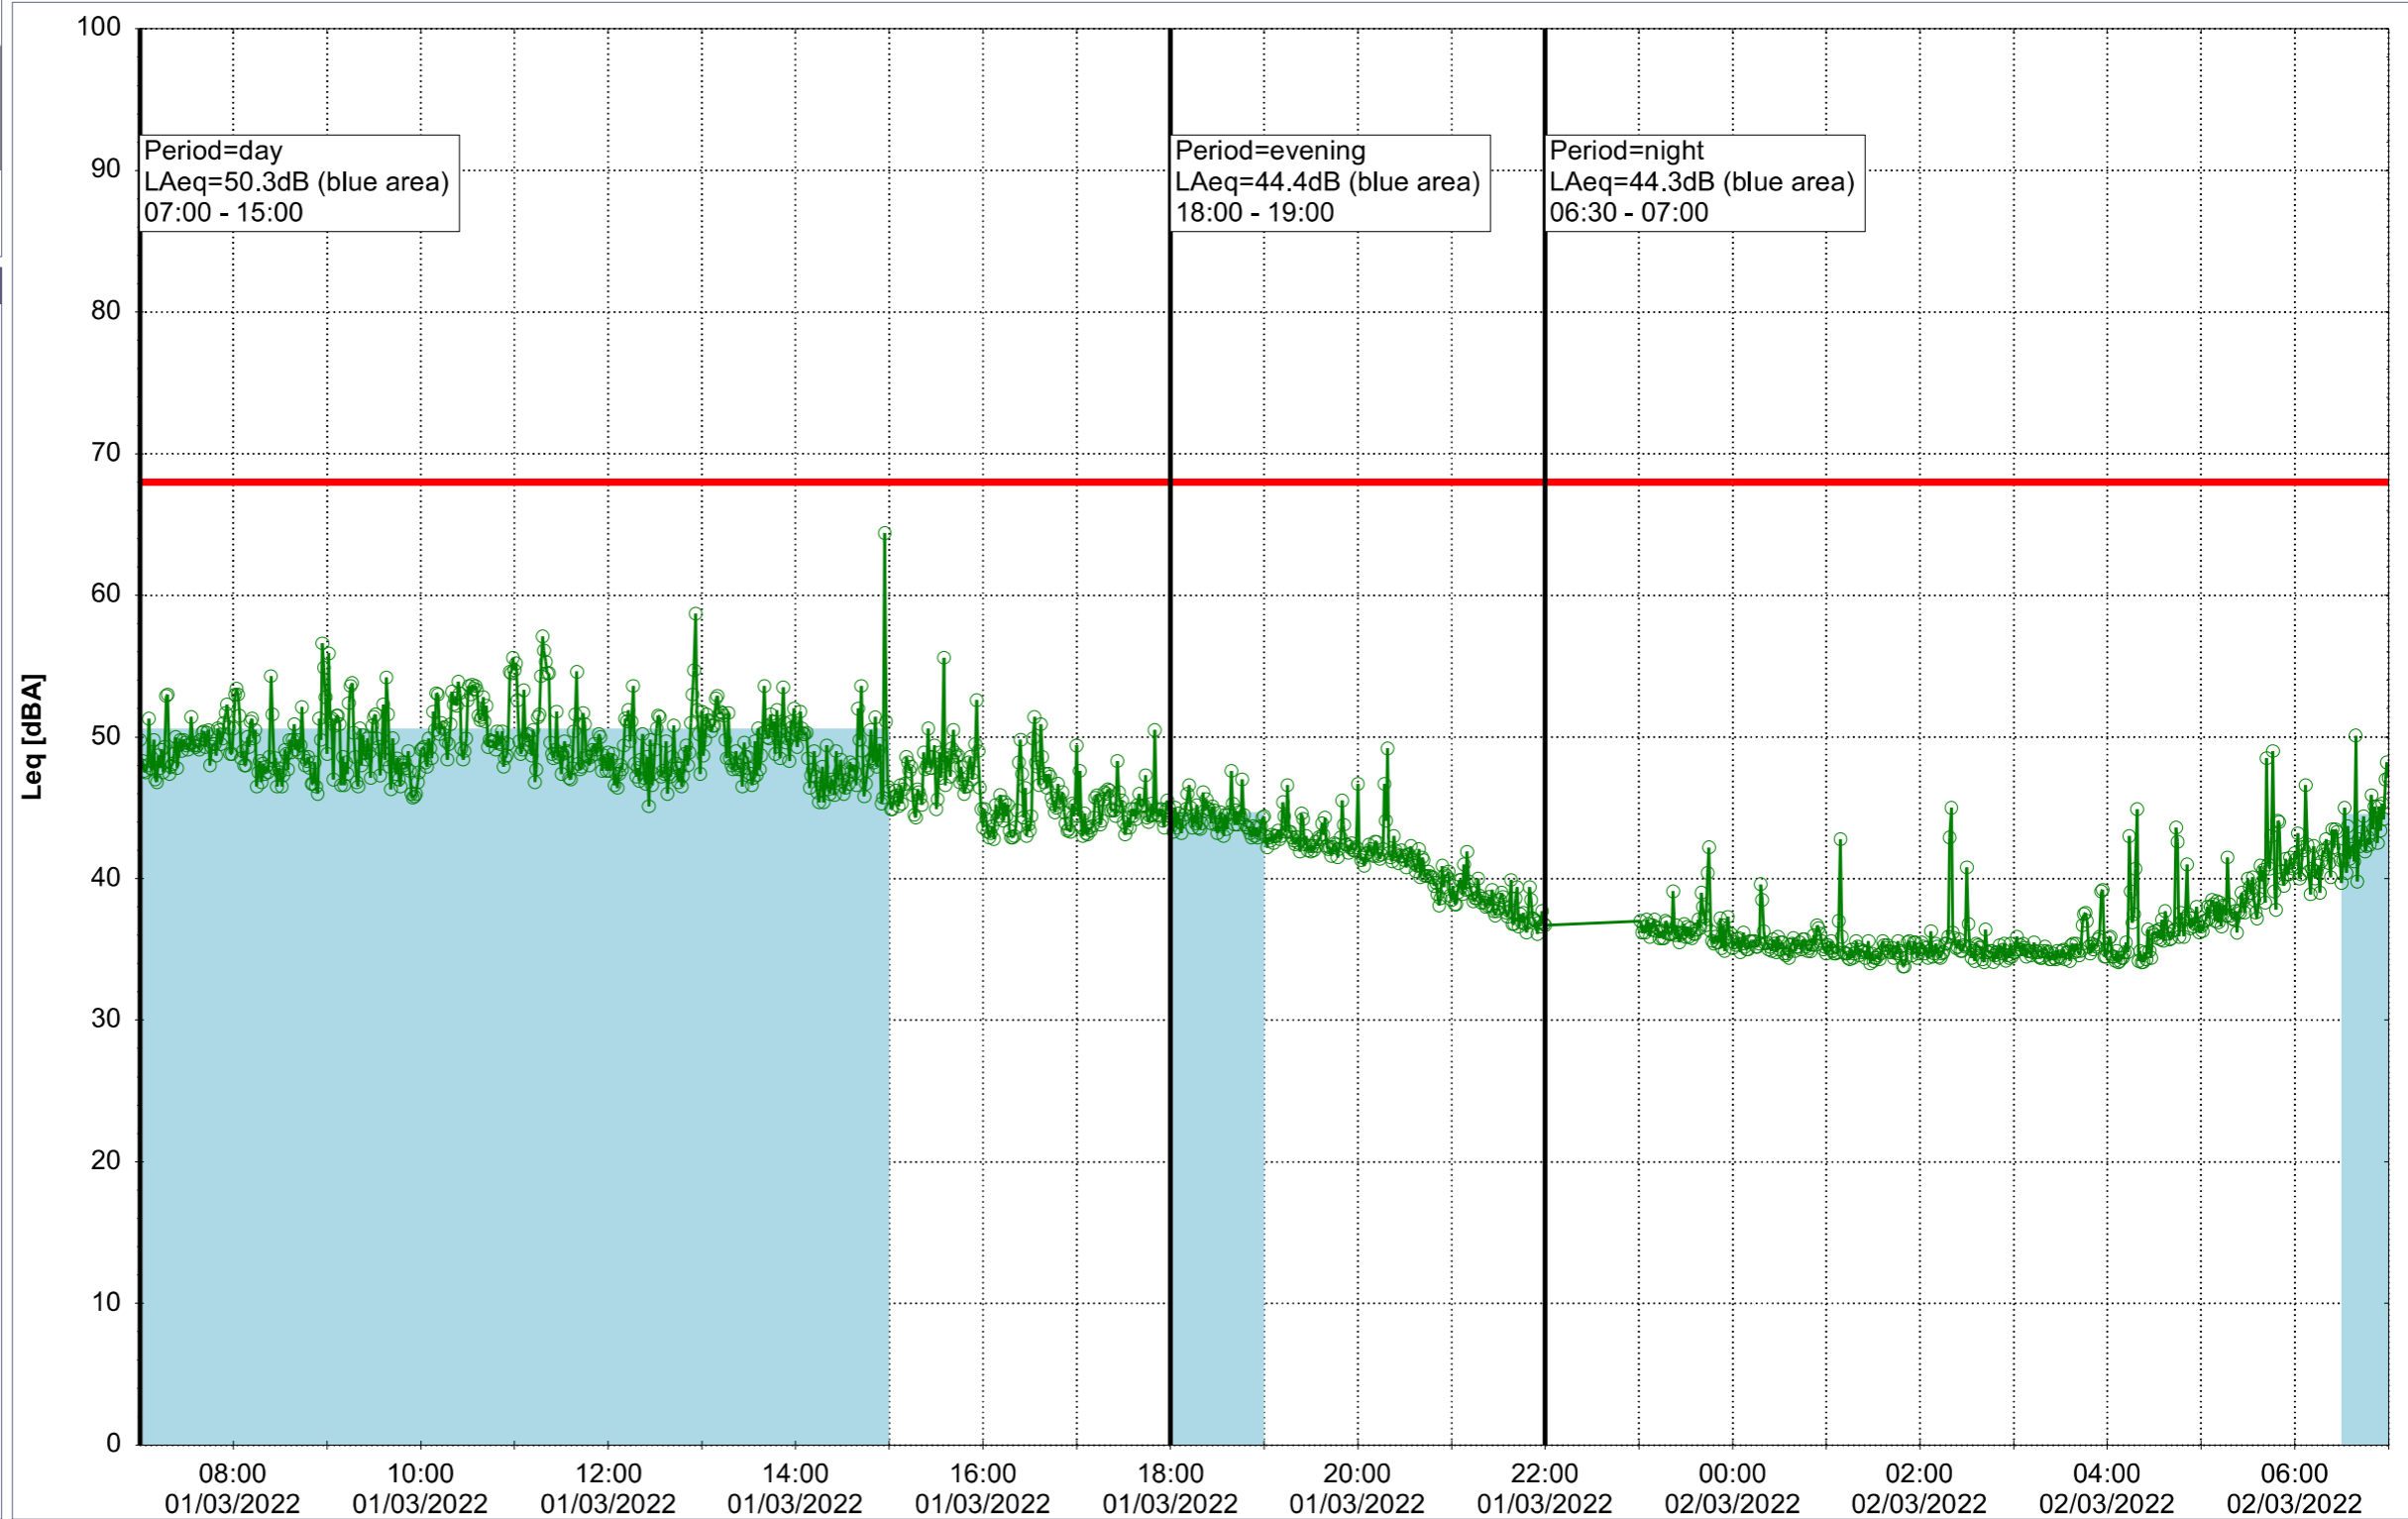

Project: Kronos Sydhavnen
Construction: Enghave Brygge
Location: N-V

Plan View

Remarks

...

Noise Time Related Diagram

28/02/2022
01/03/2022

○○○ EBR-OVK_NS02

Project: Kronos Sydhavnen
Construction: Enghave Brygge
Location: N-V

Plan View

Remarks

...

Noise Time Related Diagram

01/03/2022
02/03/2022

○○○ EBR-OVK_NS02

Project: Kronos Sydhavnen
Construction: Enghave Brygge
Location: N-V

Plan View

Remarks

...

Noise Time Related Diagram

02/03/2022
03/03/2022

○○○ EBR-OVK_NS02

Project: Kronos Sydhavnen
Construction: Enghave Brygge
Location: N-V

Plan View

Noise Time Related Diagram

Noise Time Related Diagram

05/03/2022

06/03/2022

○○○ EBR-OVK_NS02

Project: Kronos Sydhavnen
Construction: Enghave Brygge
Location: N-V

Plan View

Remarks

- Tegholmen