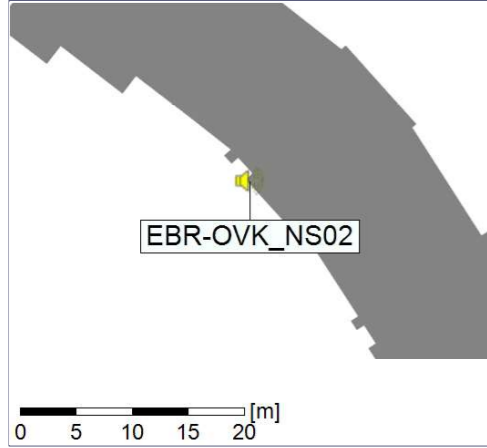

03/03/2022
04/03/2022

○○○ EBR-OVK_NS02

Remarks

...

Project: Kronos Sydhavnen
Construction: Enghave Brygge
Location: N-V

Plan View

Remarks

...