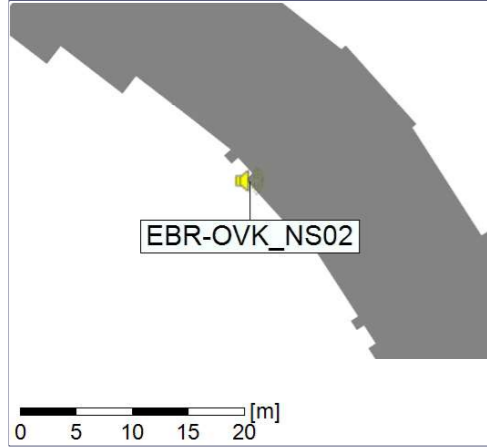

Plan View

Remarks

...

Noise Time Related Diagram

01/03/2022
02/03/2022

○○○ EBR-OVK_NS02

Project: Kronos Sydhavnen
Construction: Enghave Brygge
Location: N-V

Plan View