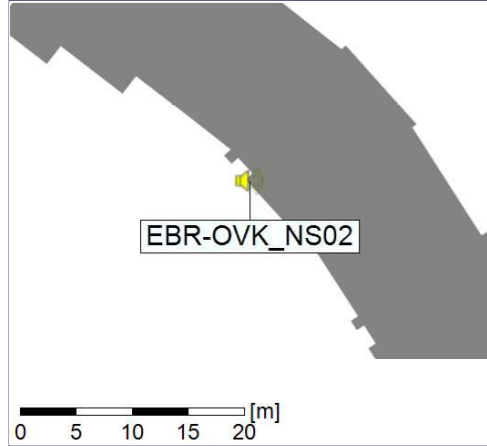

Project: Kronos Sydhavnen
Construction: Enghave Brygge
Location: N-V

Plan View

Remarks

...

Noise Time Related Diagram

28/02/2022
01/03/2022

○○○ EBR-OVK_NS02

Project: Kronos Sydhavnen
Construction: Enghave Brygge
Location: N-V