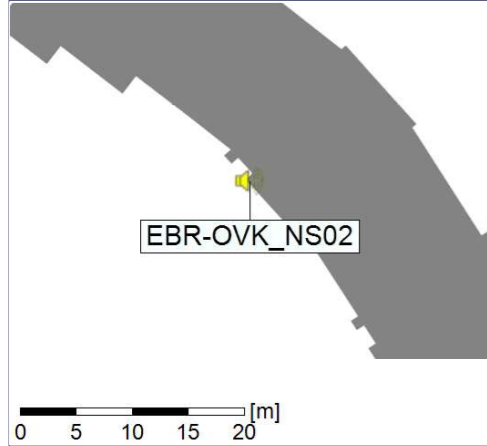

Noise Time Related Diagram

04/03/2022

05/03/2022

○○○ EBR-OVK_NS02

Project: Kronos Sydhavnen
Construction: Enghave Brygge
Location: N-V

Plan View

Remarks

...