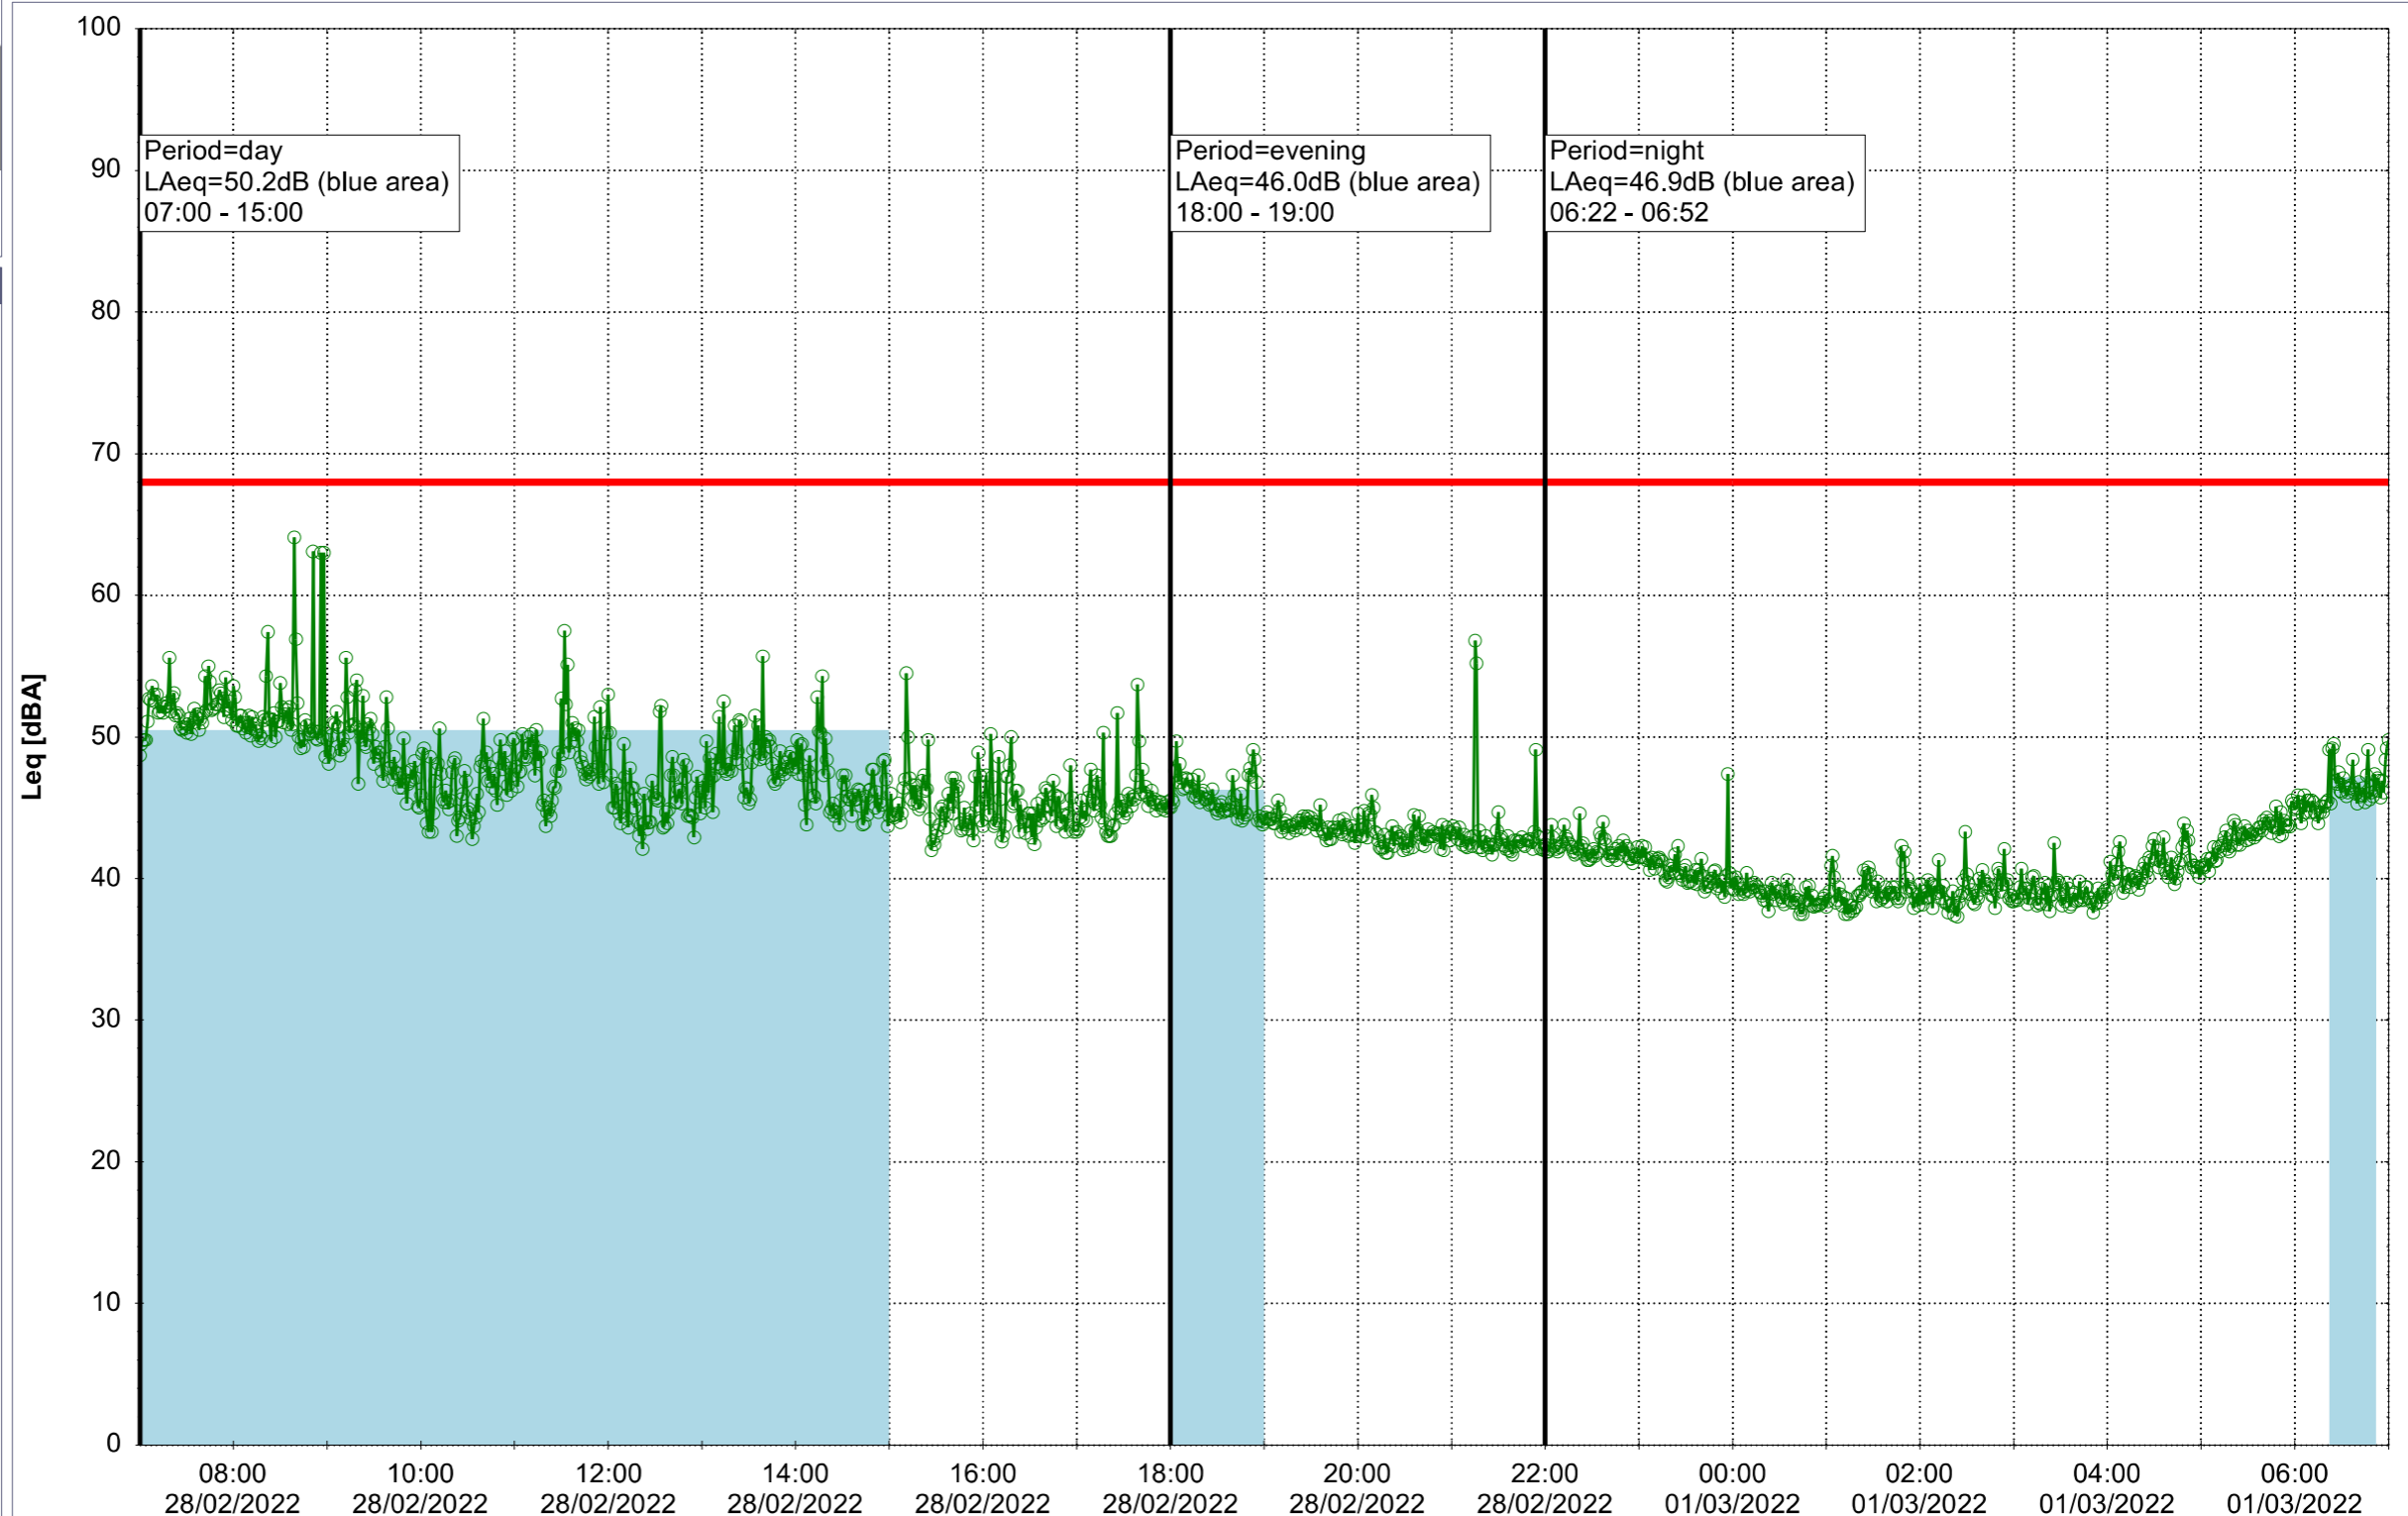

Project: Kronos Sydhavnen
Construction: Enghave Brygge
Location: N-V

Plan View

Remarks

...

Noise Time Related Diagram

28/02/2022
01/03/2022

○○○ EBR-OVK_NS02

Project: Kronos Sydhavnen
Construction: Enghave Brygge
Location: N-V

Plan View

Remarks

...

Noise Time Related Diagram

01/03/2022
02/03/2022

○○○ EBR-OVK_NS02

Project: Kronos Sydhavnen
Construction: Enghave Brygge
Location: N-V

Plan View

Remarks

...

Noise Time Related Diagram

02/03/2022
03/03/2022

○○○ EBR-OVK_NS02

Project: Kronos Sydhavnen
Construction: Enghave Brygge
Location: N-V

Plan View

Noise Time Related Diagram

Noise Time Related Diagram

05/03/2022

06/03/2022

○○○ EBR-OVK_NS02

Project: Kronos Sydhavnen
Construction: Enghave Brygge
Location: N-V

Plan View

Remarks

- Tegholmen