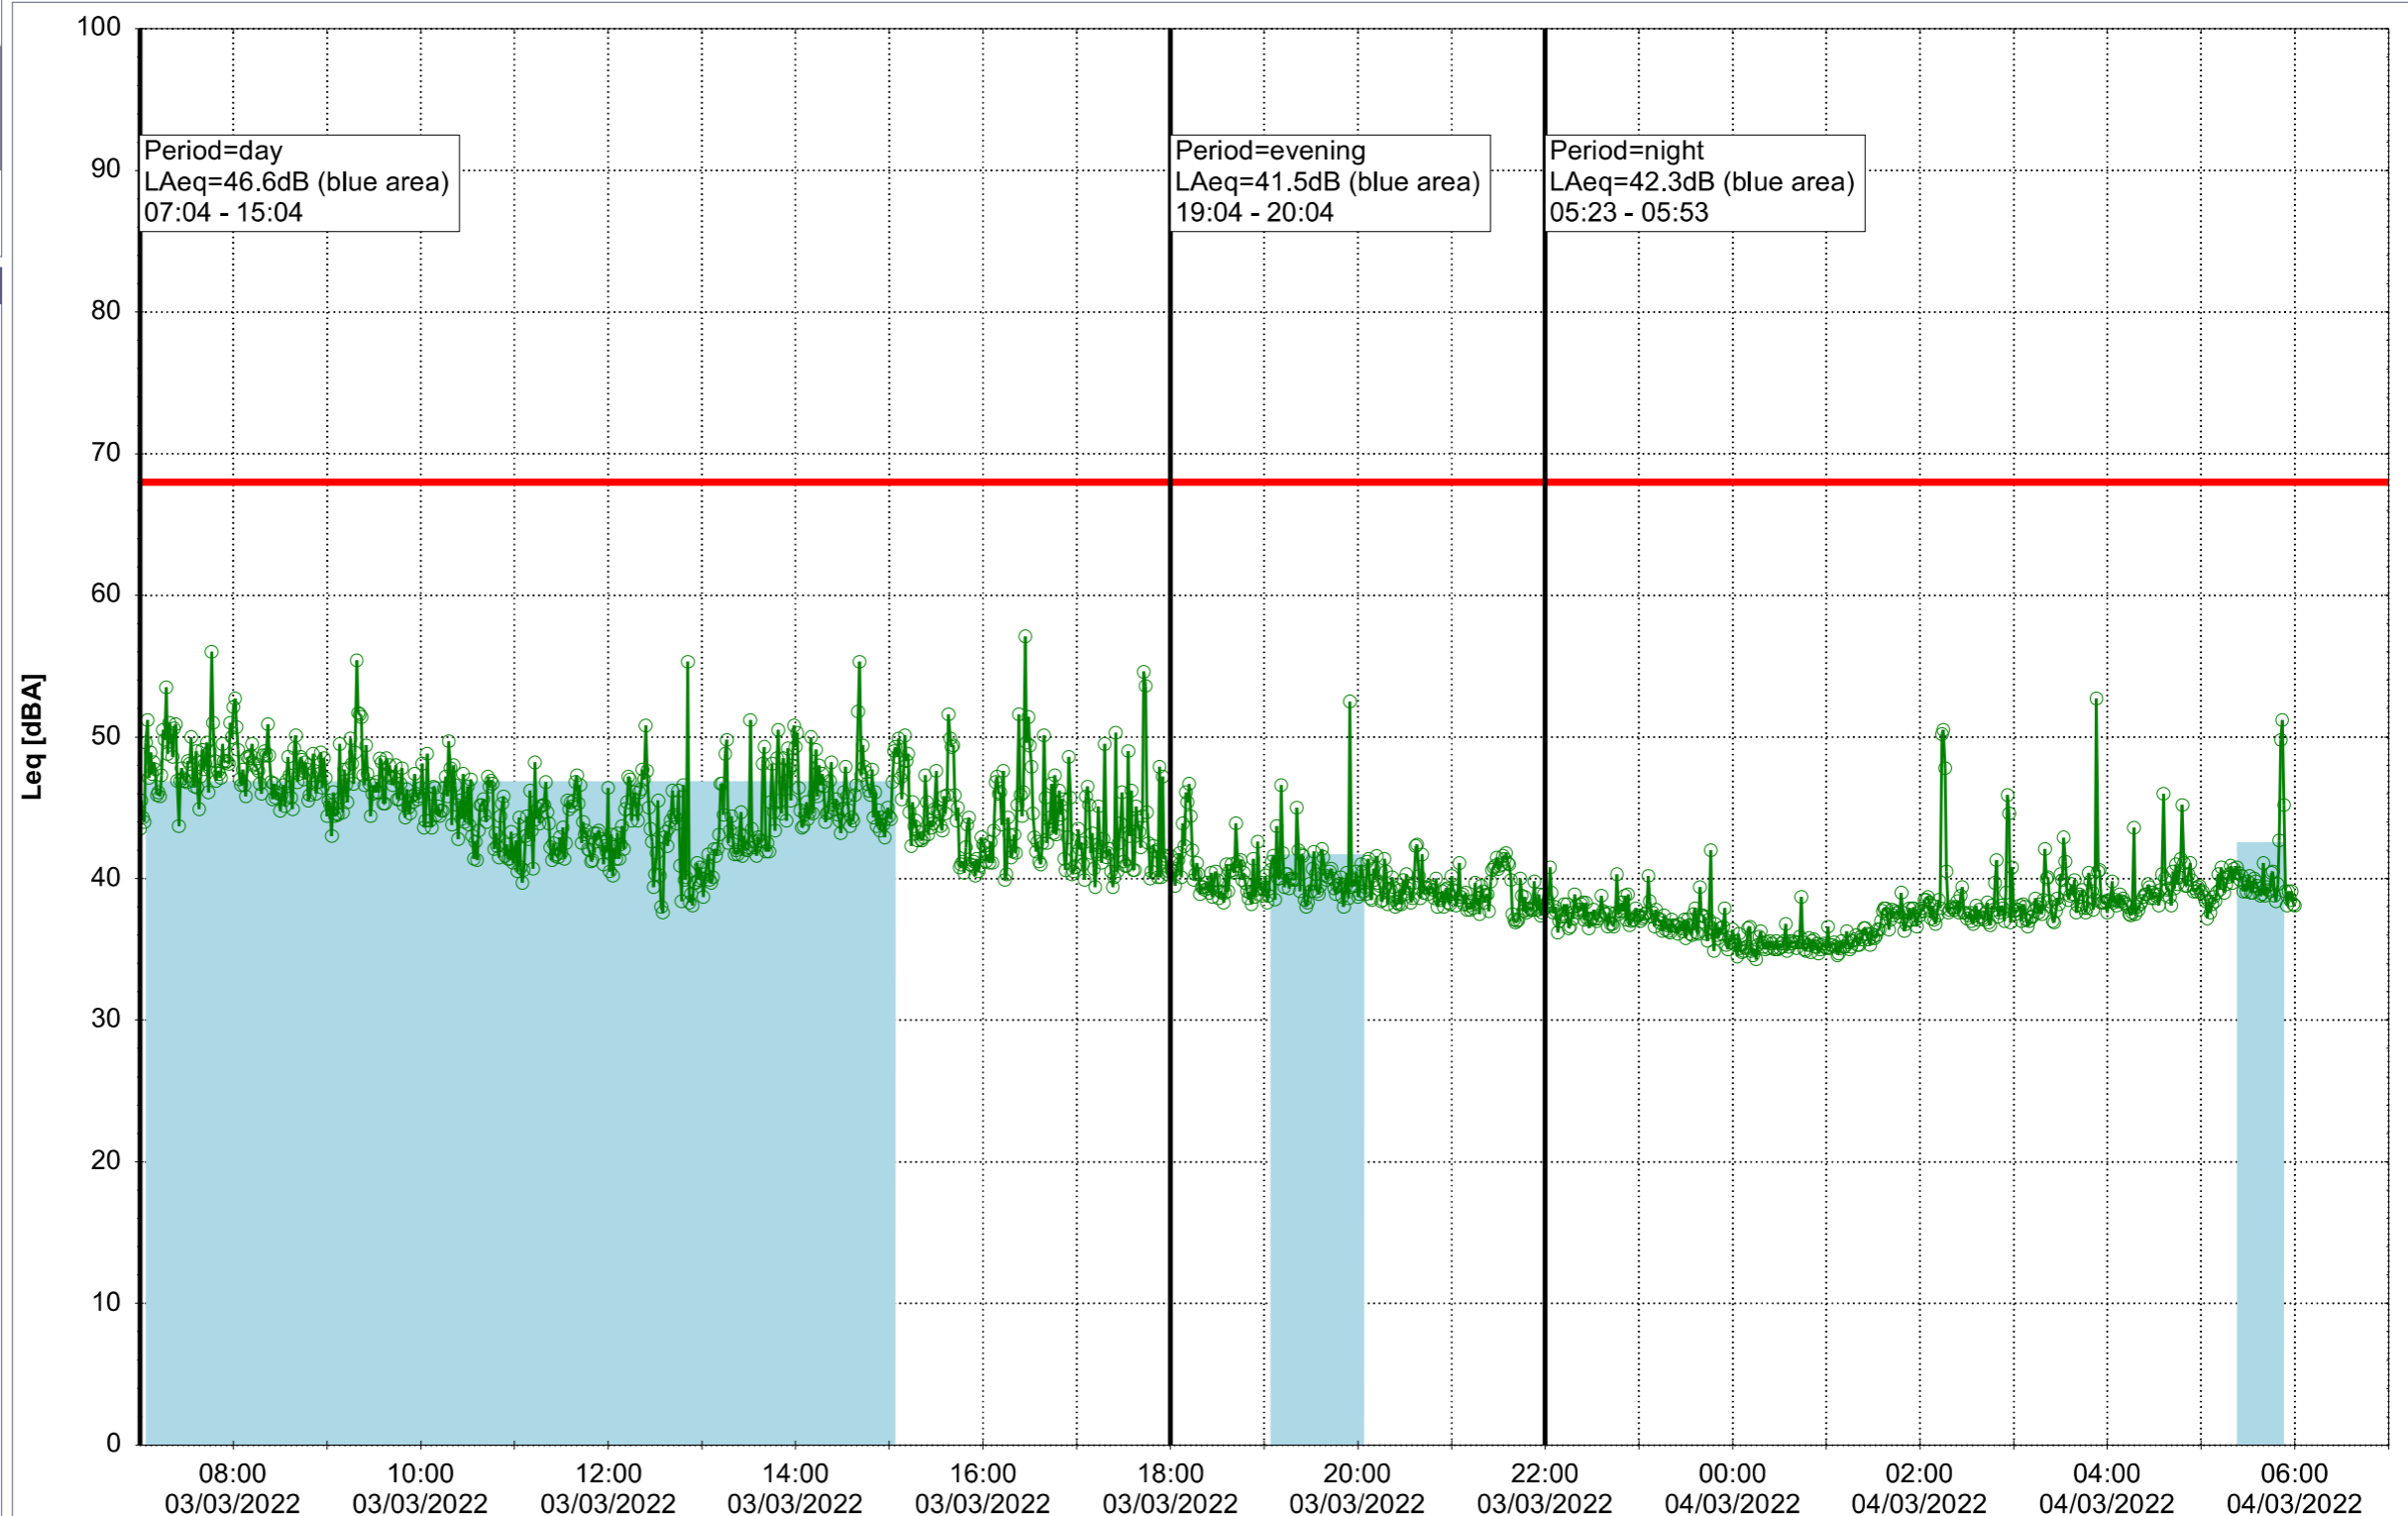

Noise Time Related Diagram

03/03/2022
04/03/2022

○○○ EBR-OVK_NS02