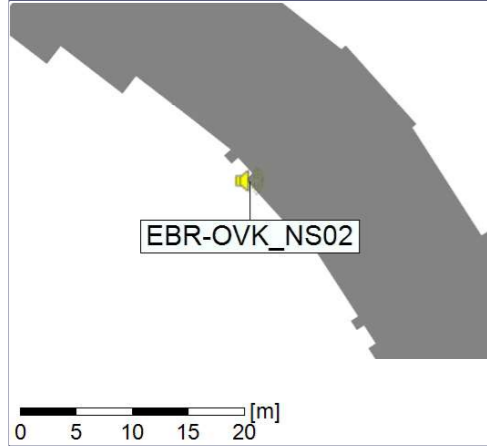

Remarks

...

Noise Time Related Diagram

02/03/2022
03/03/2022

○○○ EBR-OVK_NS02

Project: Kronos Sydhavnen
Construction: Enghave Brygge
Location: N-V

Plan View

Noise Time Related Diagram