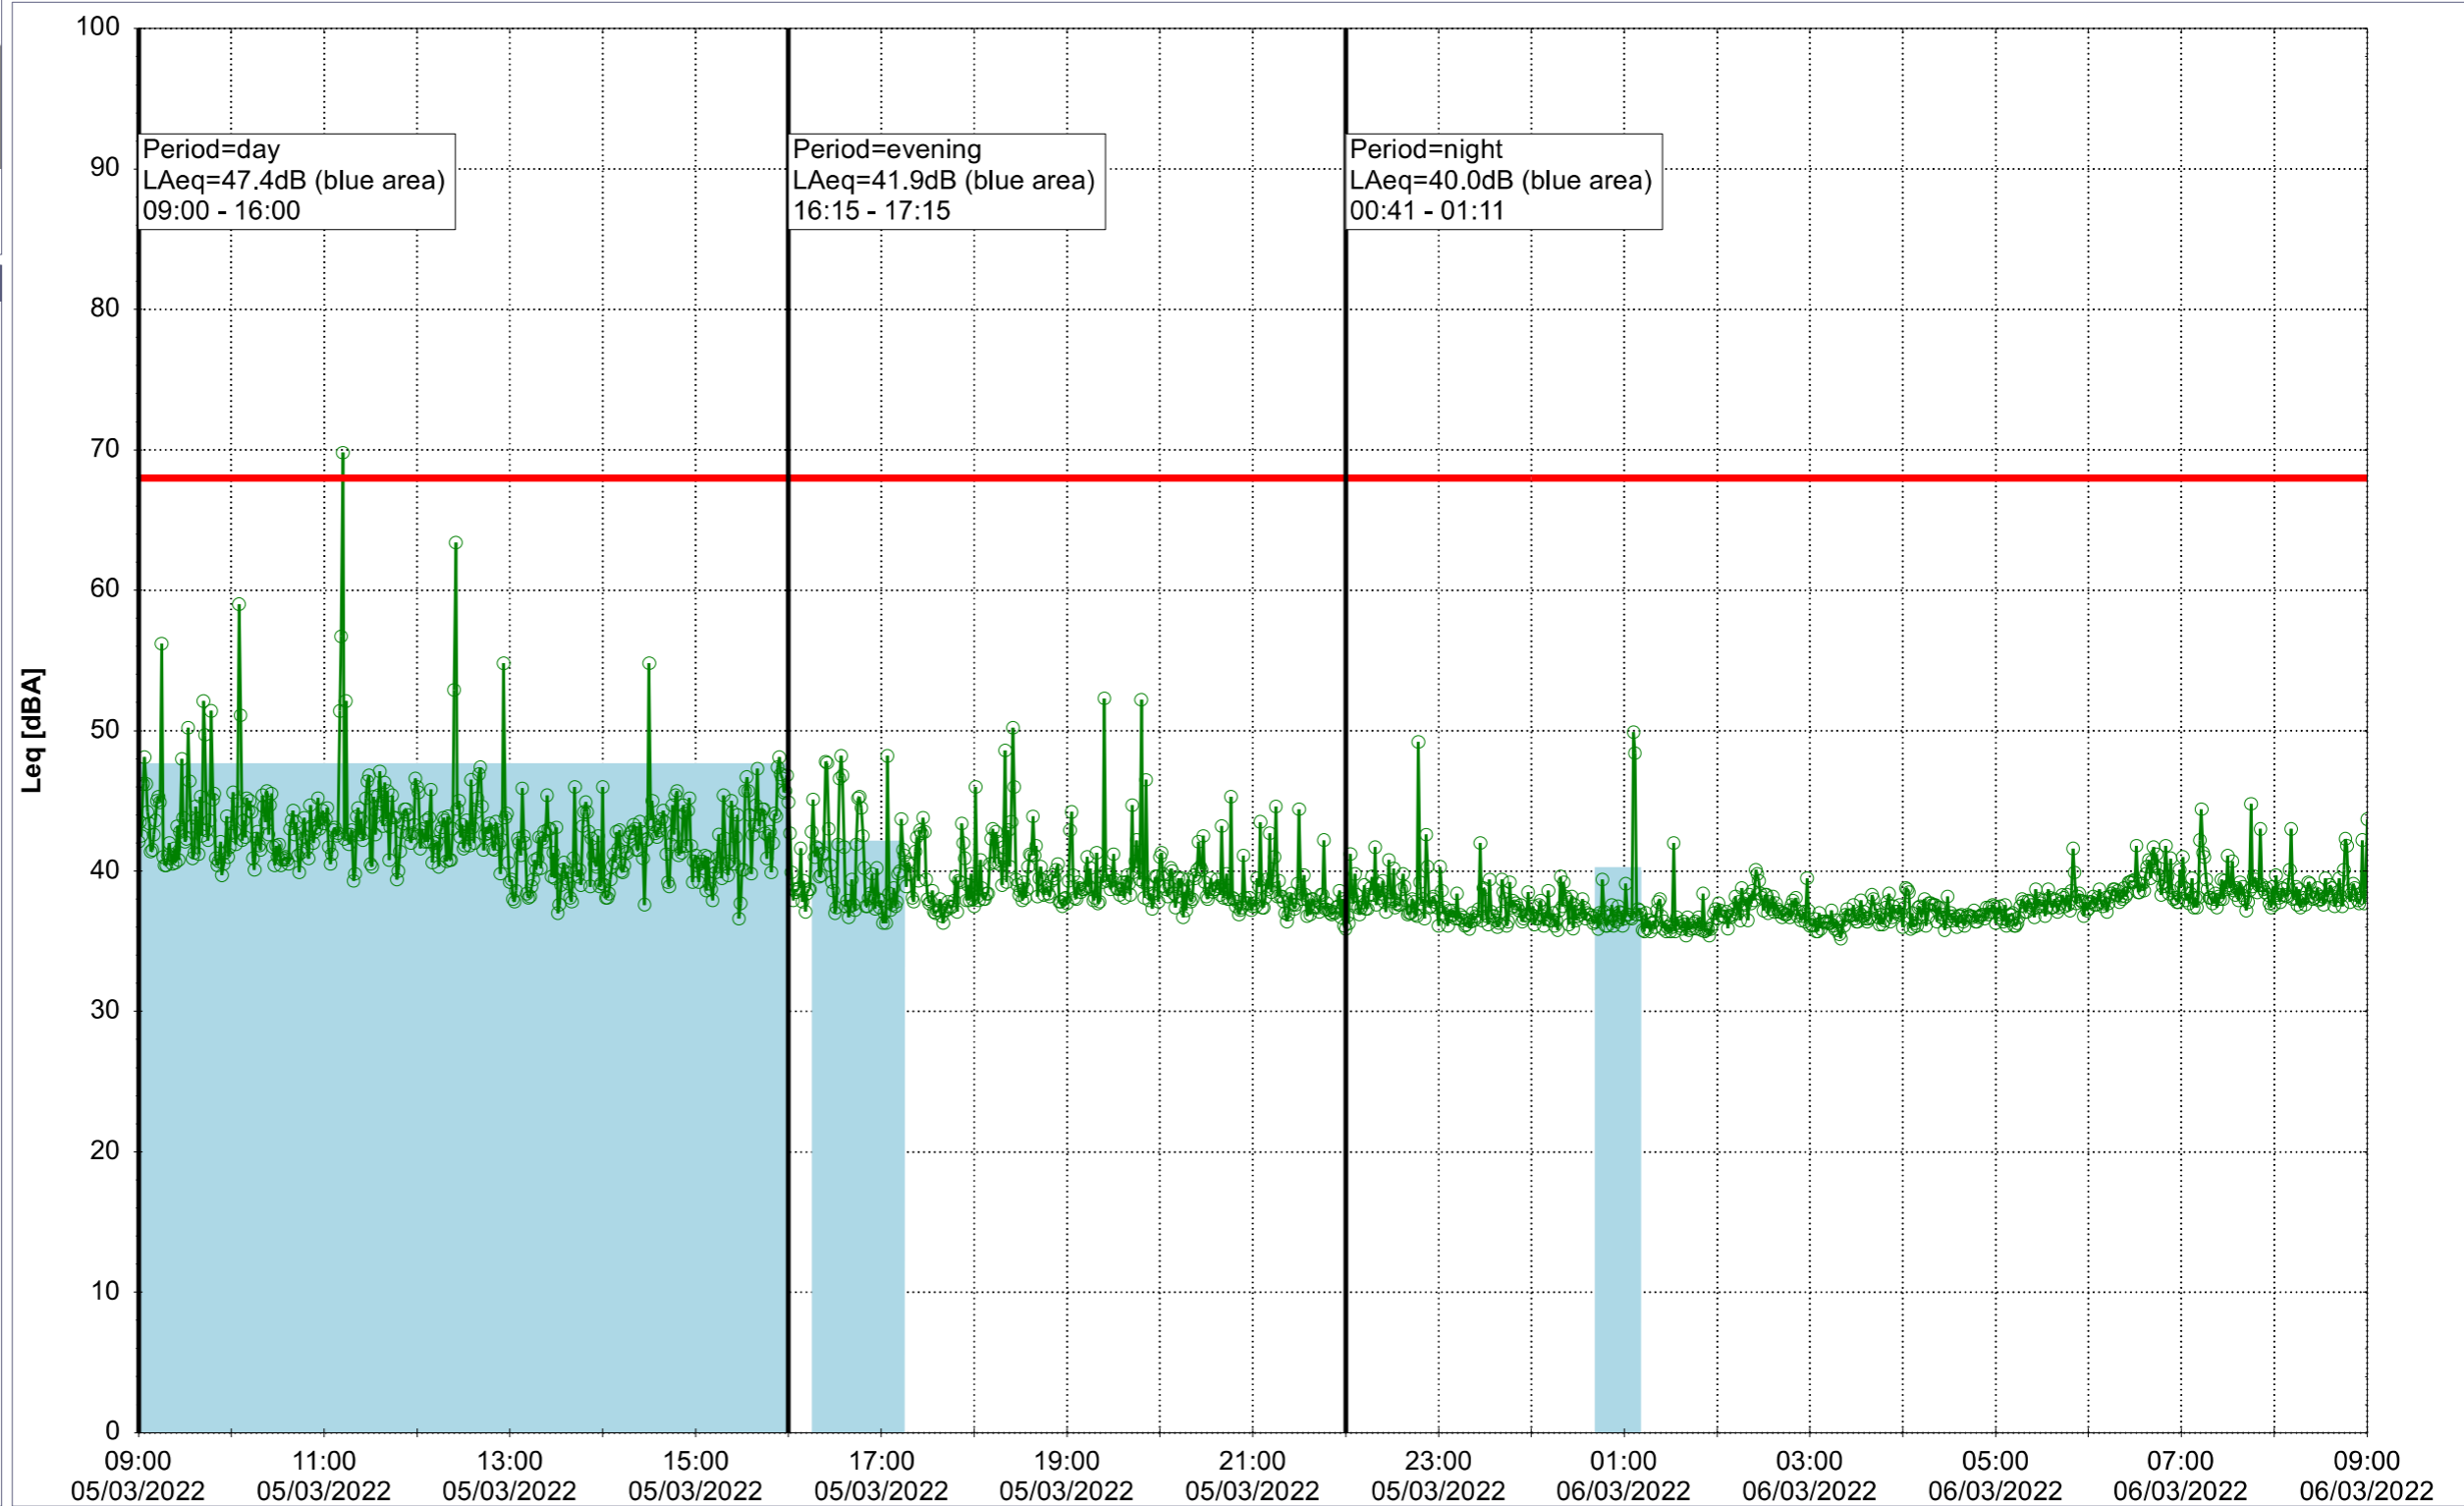

Noise Time Related Diagram

04/03/2022

05/03/2022

○○○ EBR-OVK_NS02

Project: Kronos Sydhavnen
Construction: Enghave Brygge
Location: N-V

Plan View

Remarks

...

Noise Time Related Diagram

05/03/2022

06/03/2022

○○○ EBR-OVK_NS02

Project: Kronos Sydhavnen
Construction: Enghave Brygge
Location: N-V

Plan View

Remarks

- Tegholmen