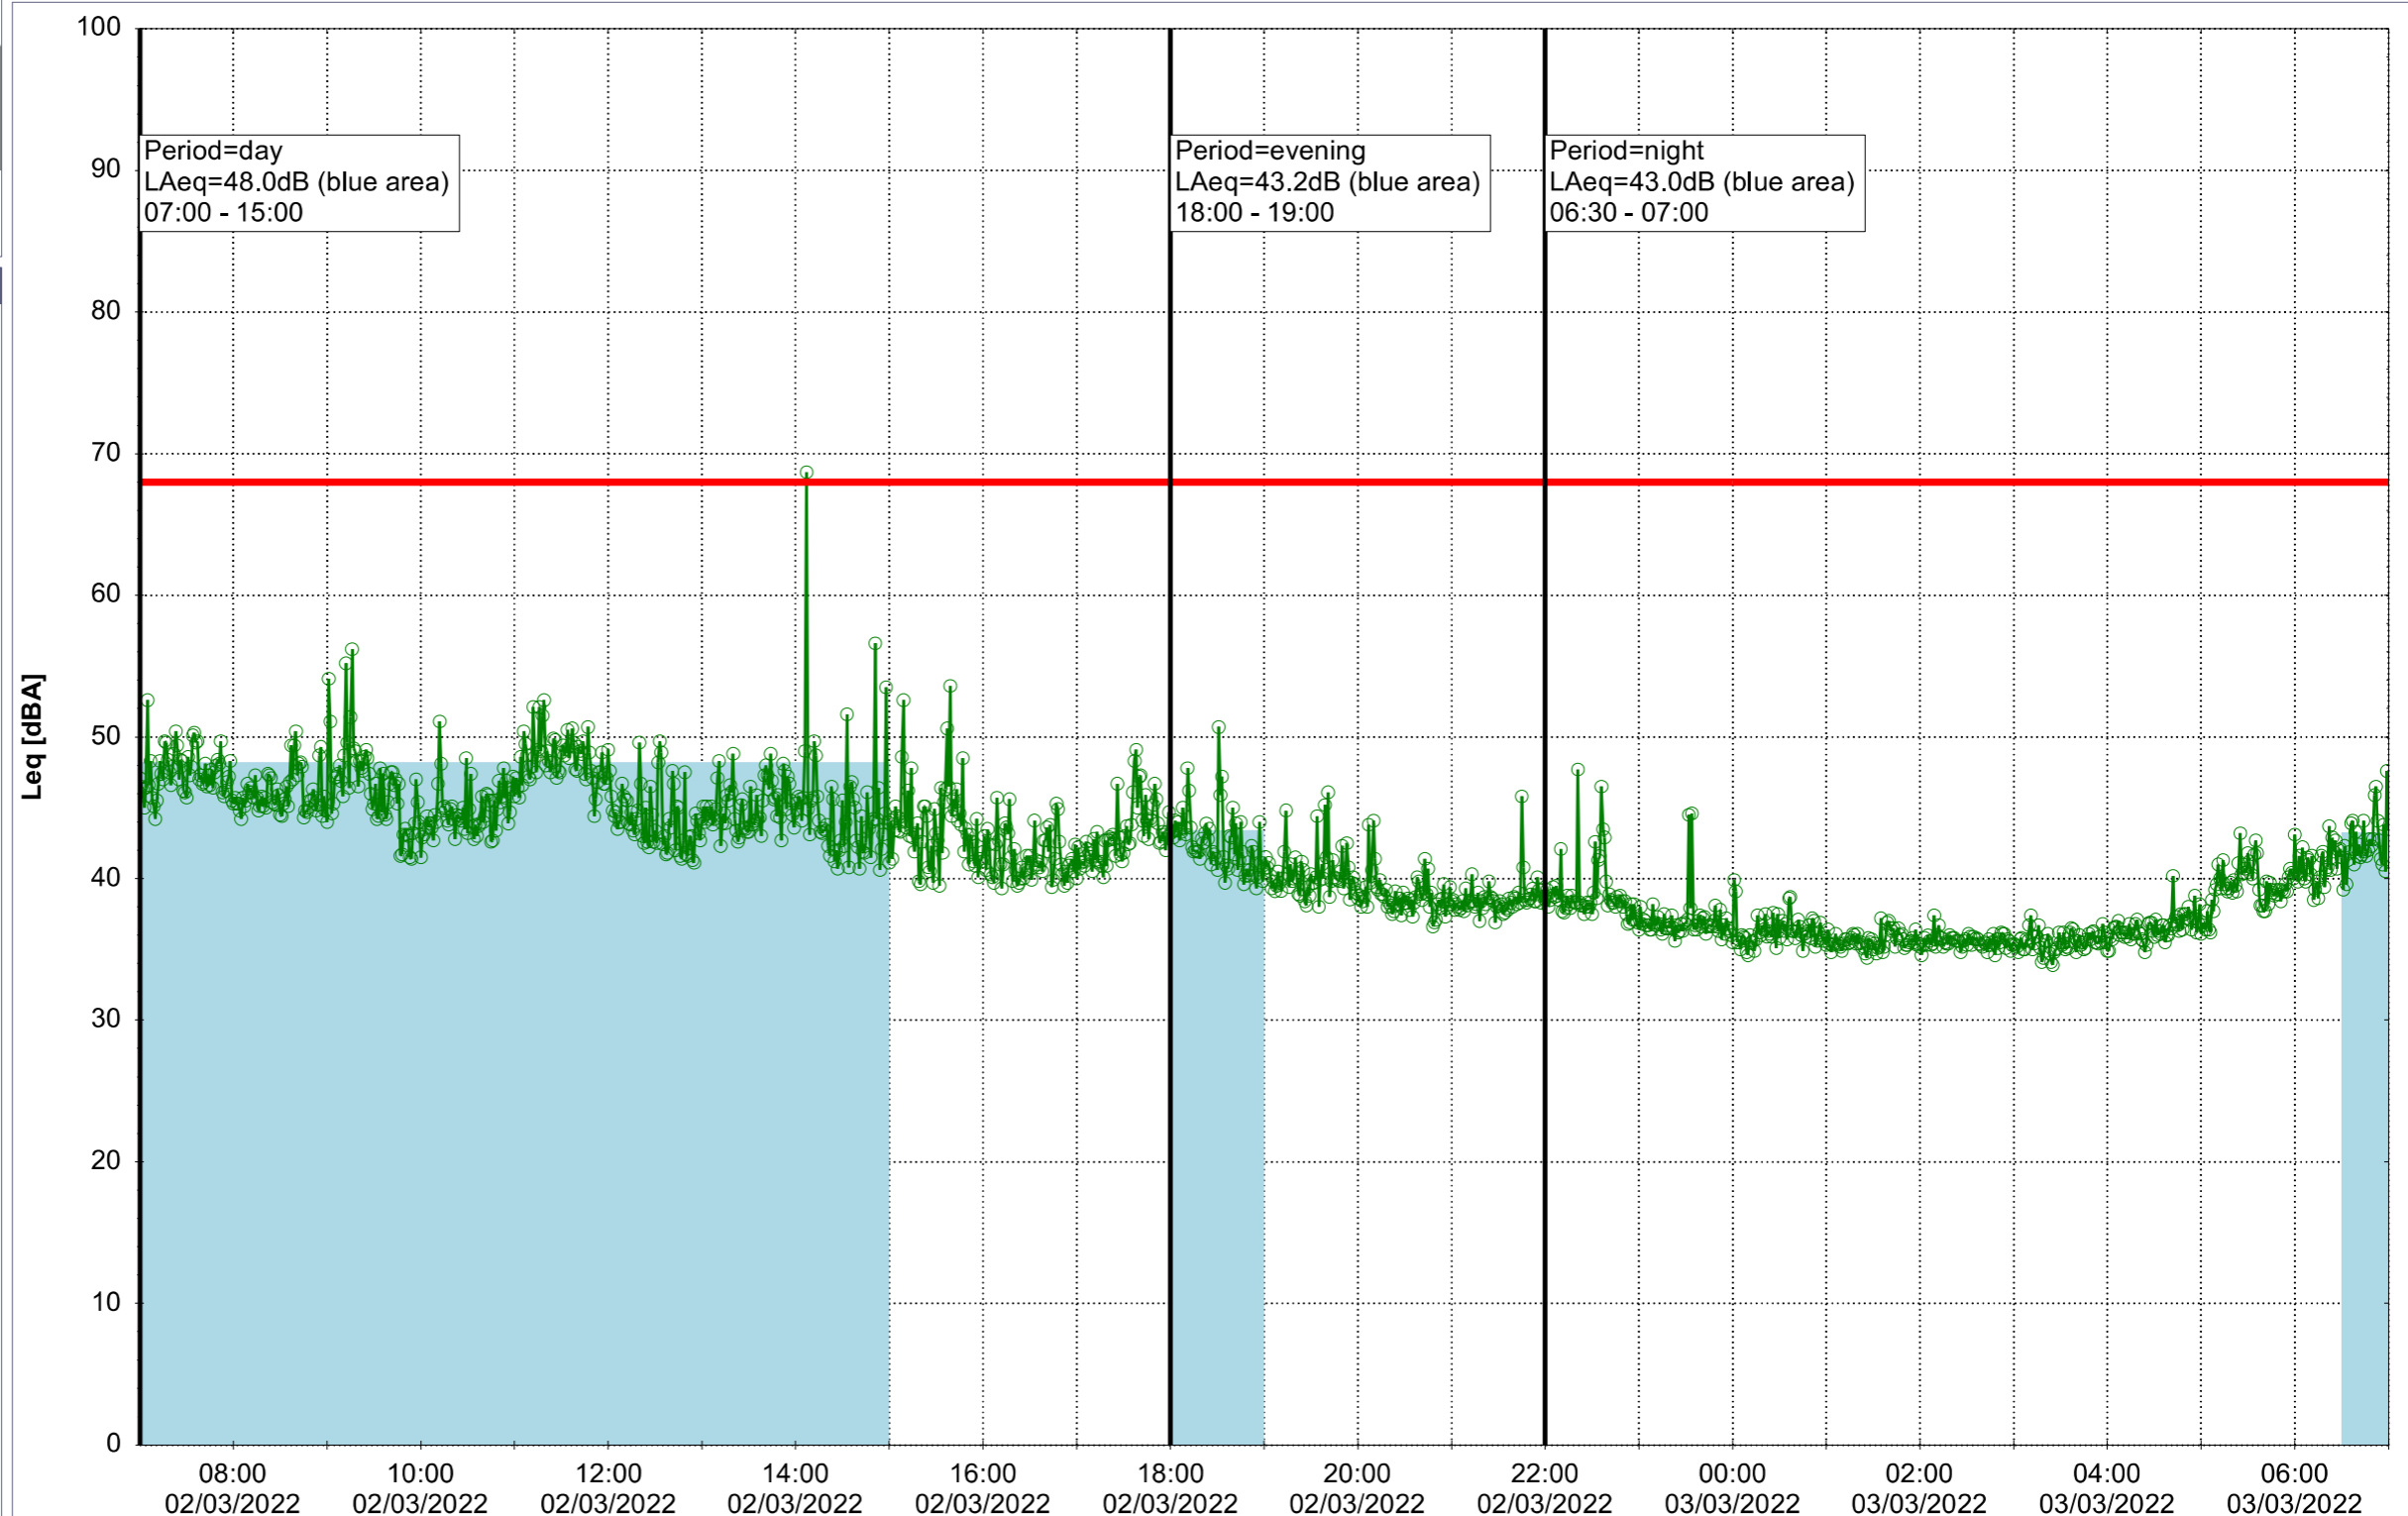

Plan View

Remarks

...

Noise Time Related Diagram

01/03/2022
02/03/2022

○○○ EBR-OVK_NS02

Project: Kronos Sydhavnen
Construction: Enghave Brygge
Location: N-V

Plan View

Remarks

...

Noise Time Related Diagram

02/03/2022
03/03/2022

○○○ EBR-OVK_NS02

Project: Kronos Sydhavnen
Construction: Enghave Brygge
Location: N-V

Plan View

Noise Time Related Diagram

Noise Time Related Diagram

05/03/2022

06/03/2022

○○○ EBR-OVK_NS02

Project: Kronos Sydhavnen
Construction: Enghave Brygge
Location: N-V

Plan View

Remarks

- Tegholmen