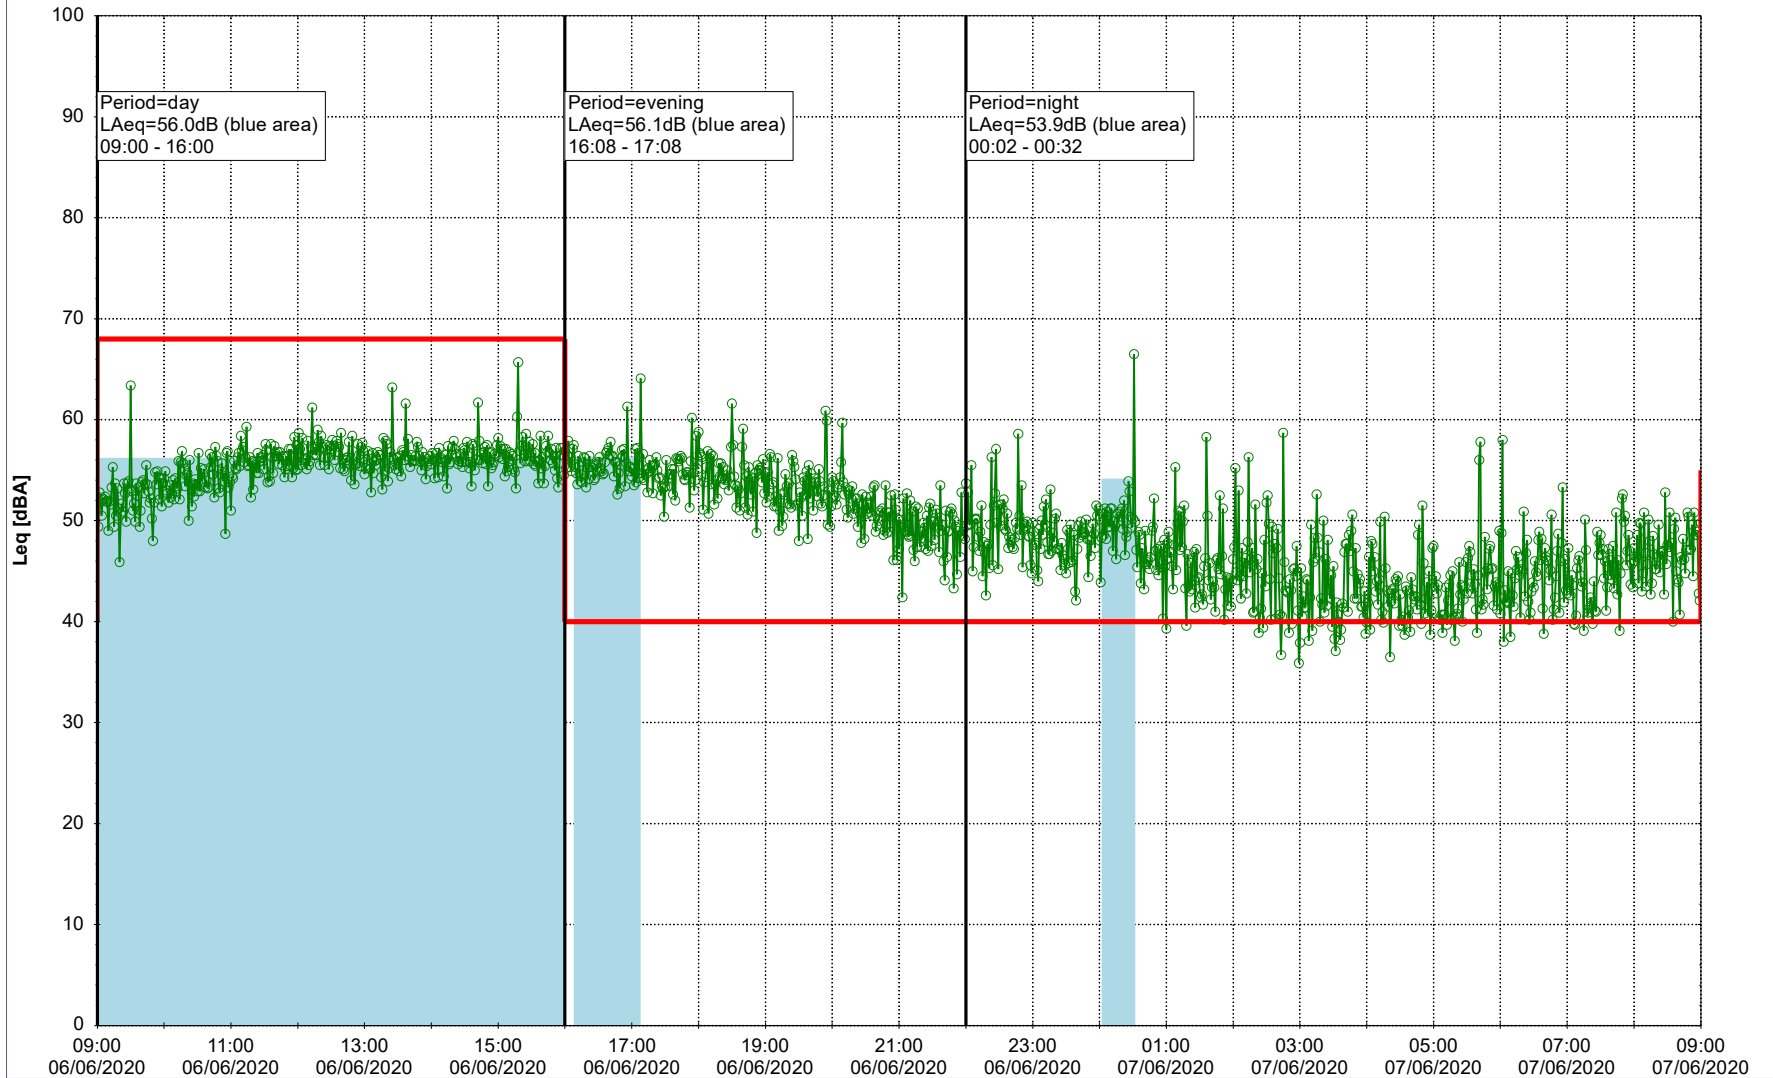

Noise Time Related Diagram

05/06/2020
06/06/2020

○ ○ ○ ○ HOL_NS01

Project: Kronos Sydhavnen
Construction: Havneholmen
Location: N-V

Plan View

Remarks

...

Noise Time Related Diagram

06/06/2020
07/06/2020

○ ○ ○ ○ HOL_NS01

Project: Kronos Sydhavnen
Construction: Havneholmen
Location: N-V

Plan View

Remarks

...

Noise Time Related Diagram

07/06/2020
08/06/2020