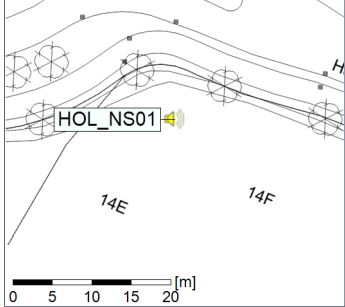

Plan View

Remarks

...

Noise Time Related Diagram

02/06/2020
03/06/2020

○ ○ ○ ○ HOL_NS01

Project: Kronos Sydhavnen
Construction: Havneholmen
Location: N-V

Plan View

Remarks

...

Noise Time Related Diagram

○ ○ ○ ○ HOL_NS01

Project: Kronos Sydhavnen
Construction: Havneholmen
Location: N-V

Plan View

Remarks

...