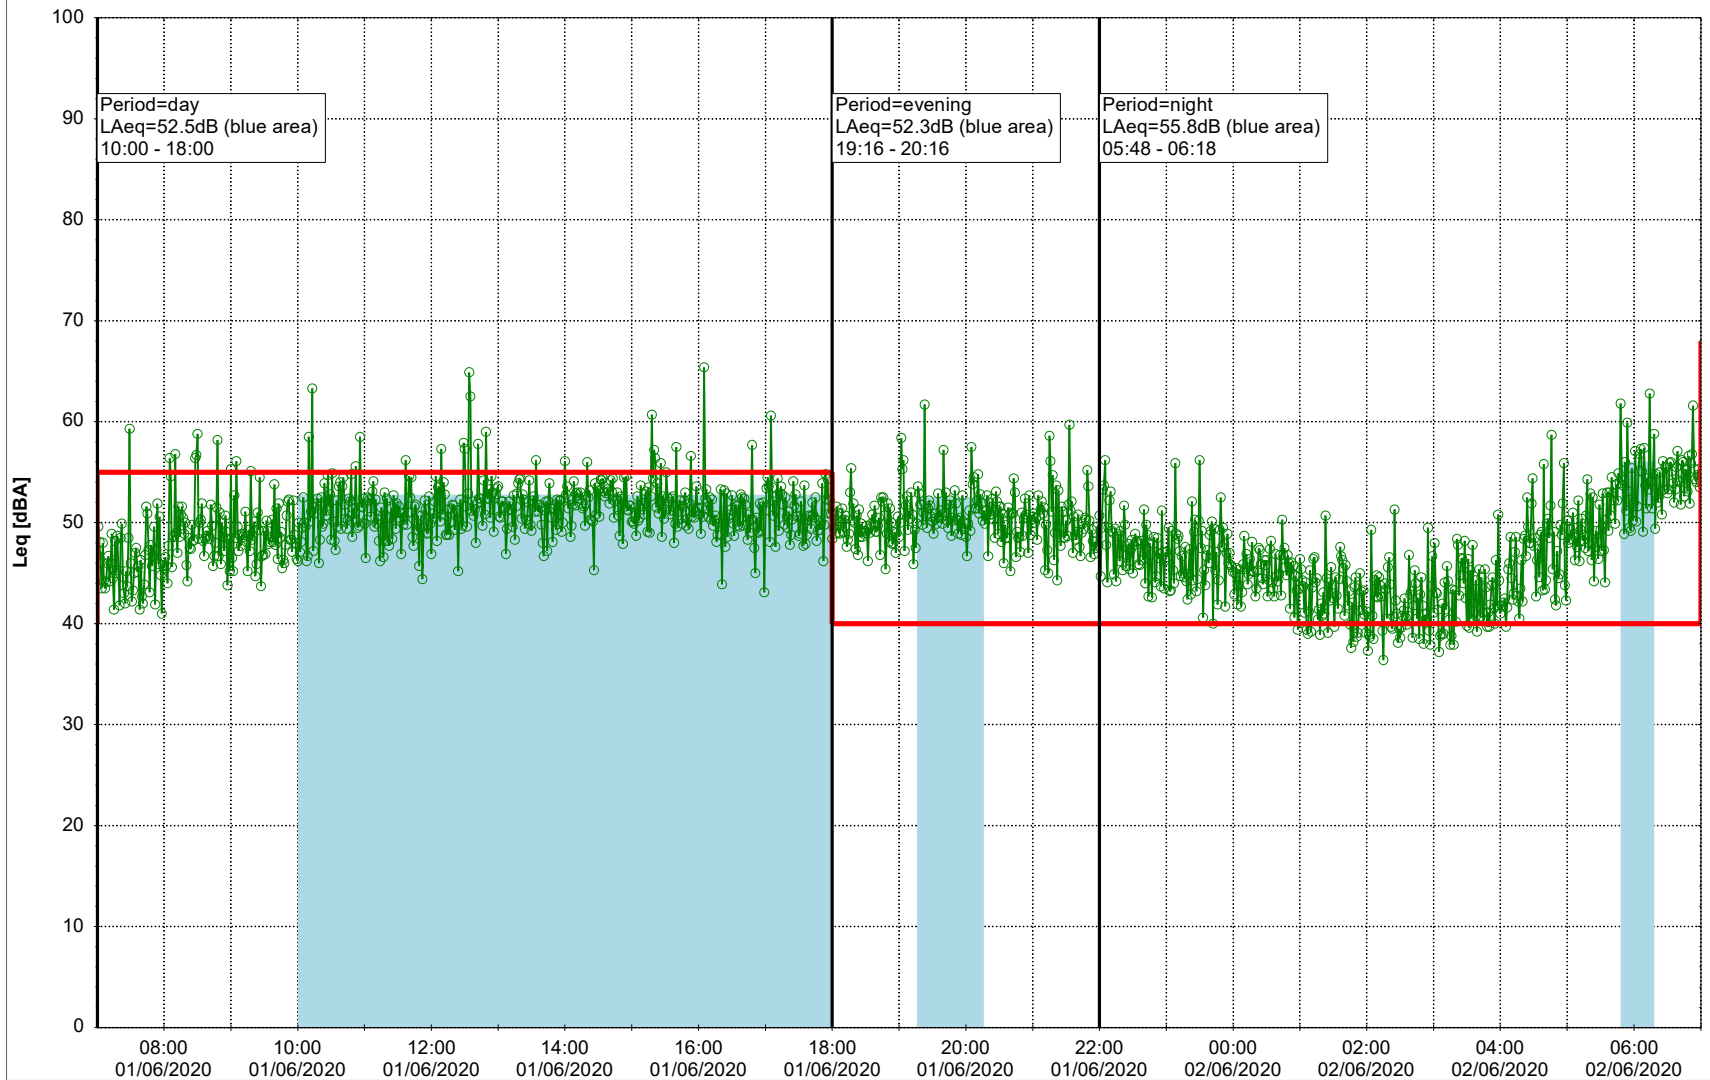

Noise Time Related Diagram

01/06/2020
02/06/2020

○ ○ ○ ○ HOL_NS01