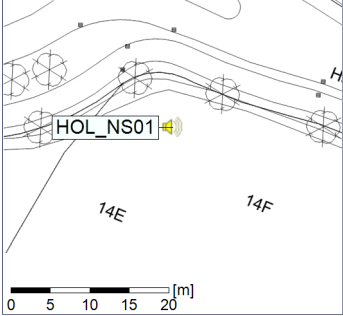

Remarks

...

Noise Time Related Diagram

○ ○ ○ ○ HOL_NS01

Project: Kronos Sydhavnen
Construction: Havneholmen
Location: N-V

Plan View

Remarks

...

Noise Time Related Diagram

05/06/2020
06/06/2020

○ ○ ○ ○ HOL_NS01

Project: Kronos Sydhavnen
Construction: Havneholmen
Location: N-V

Plan View

Remarks

...

Noise Time Related Diagram