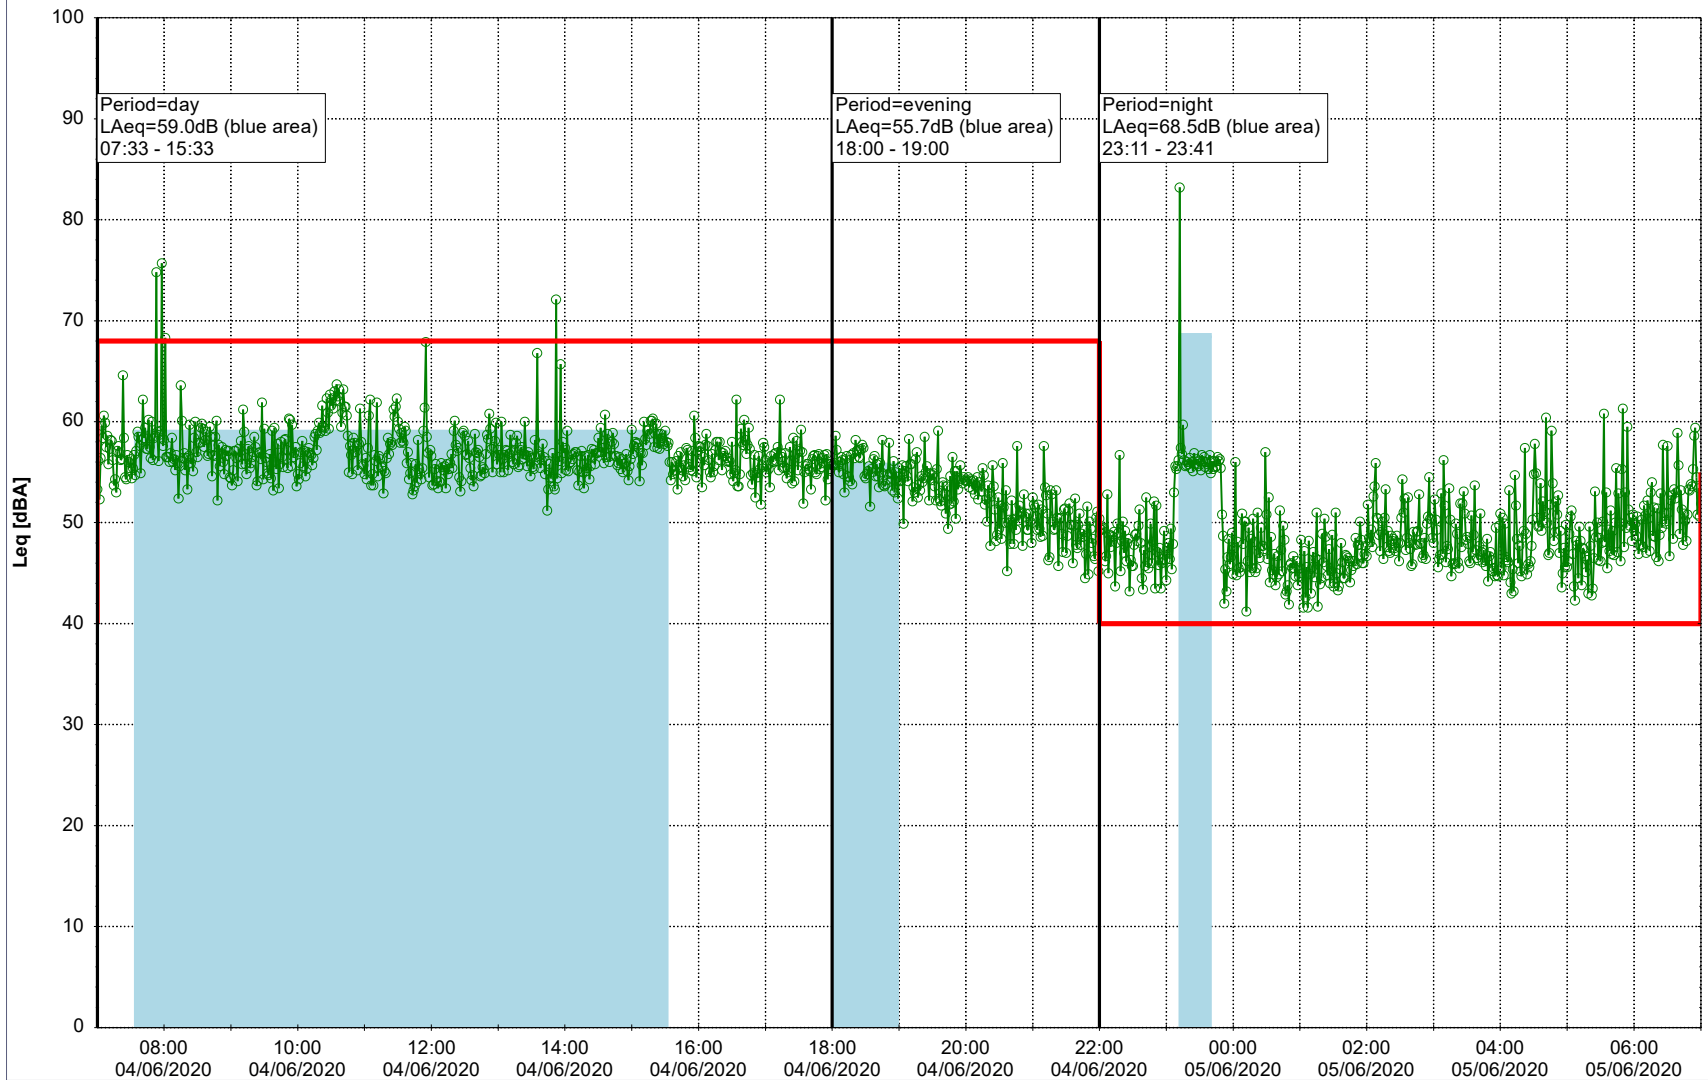

Remarks

...

Noise Time Related Diagram

03/06/2020
04/06/2020

○ ○ ○ ○ HOL_NS01

Project: Kronos Sydhavnen
Construction: Havneholmen
Location: N-V

04/06/2020
05/06/2020

Plan View

Remarks

...

Noise Time Related Diagram

○ ○ ○ ○ HOL_NS01

Project: Kronos Sydhavnen
Construction: Havneholmen
Location: N-V

Plan View

Remarks

...

Noise Time Related Diagram

05/06/2020
06/06/2020

○ ○ ○ ○ HOL_NS01

Project: Kronos Sydhavnen
Construction: Havneholmen
Location: N-V

Plan View

Remarks

...

Noise Time Related Diagram

06/06/2020
07/06/2020

○ ○ ○ ○ HOL_NS01

Project: Kronos Sydhavnen
Construction: Havneholmen
Location: N-V

Plan View

Remarks

...

Noise Time Related Diagram

07/06/2020
08/06/2020