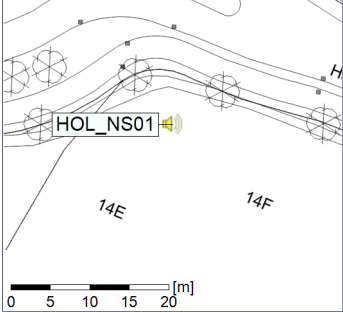

06/06/2020
07/06/2020

○ ○ ○ ○ HOL_NS01

Project: Kronos Sydhavnen
Construction: Havneholmen
Location: N-V

Plan View

Remarks

...

Noise Time Related Diagram

07/06/2020
08/06/2020