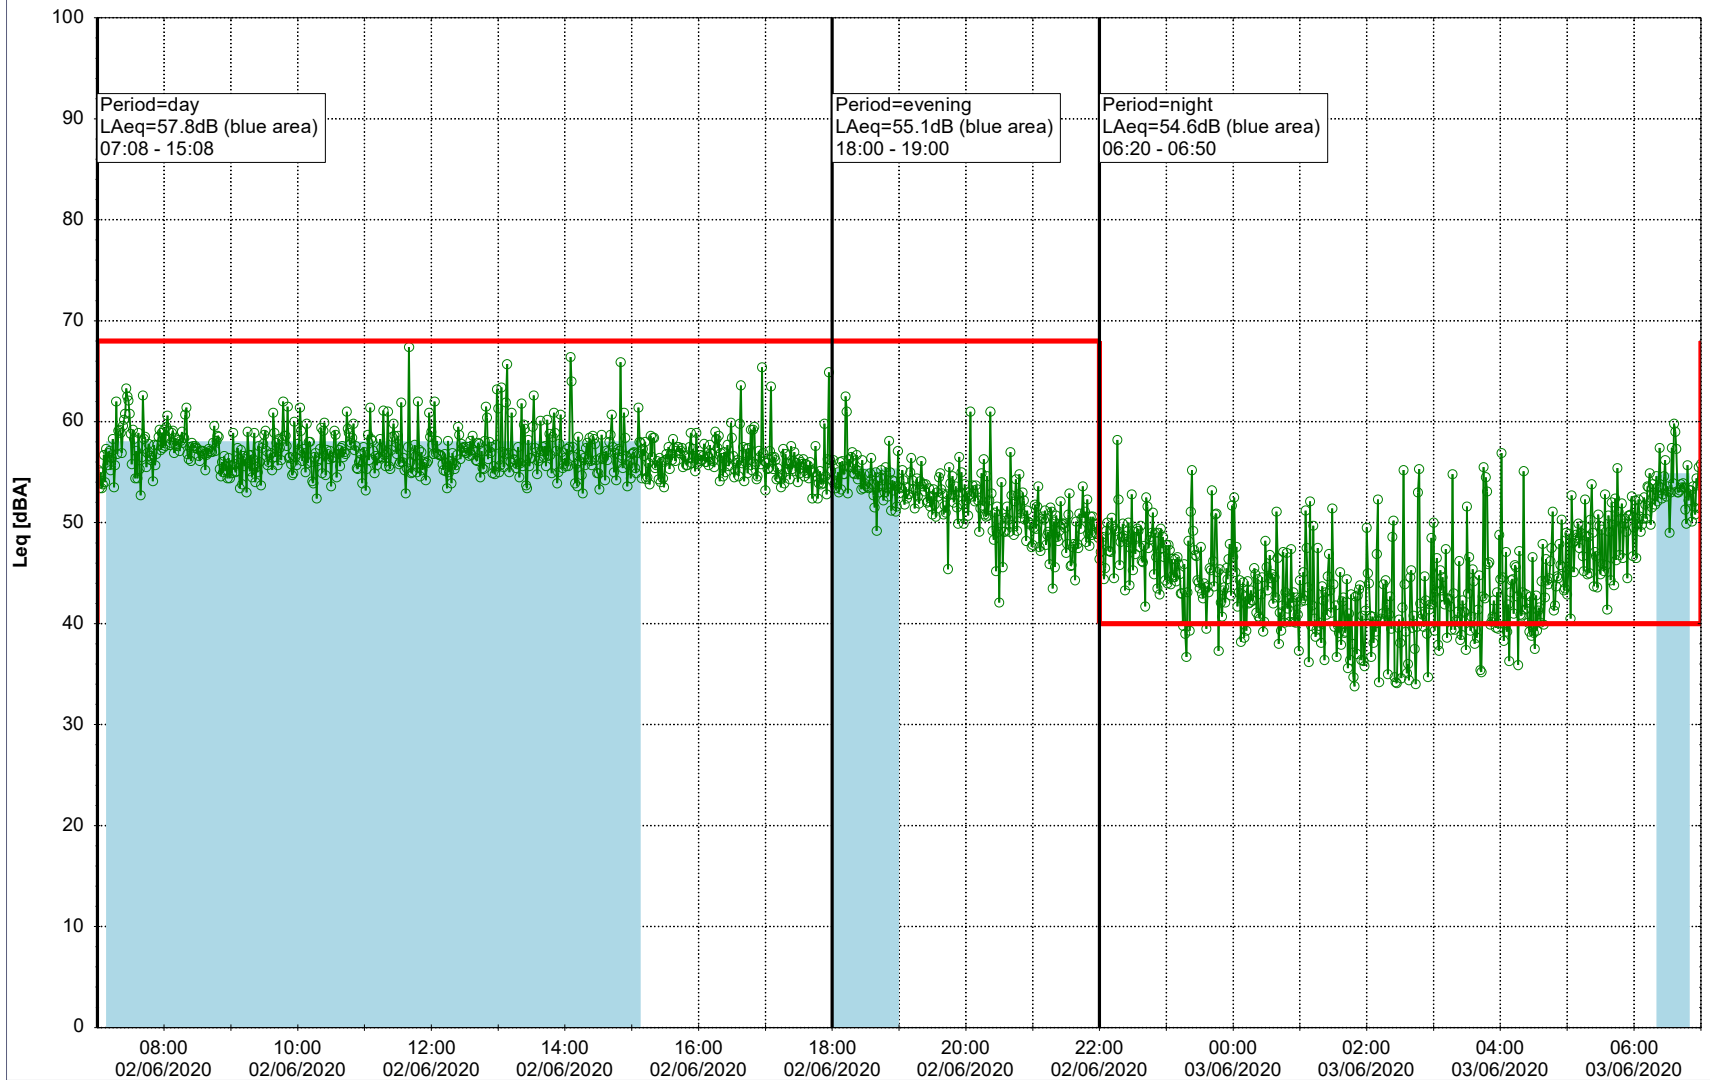

Plan View

Remarks

...

Noise Time Related Diagram

02/06/2020
03/06/2020

○ ○ ○ ○ HOL_NS01

Project: Kronos Sydhavnen
Construction: Havneholmen
Location: N-V

Plan View

Remarks

...

Noise Time Related Diagram

03/06/2020
04/06/2020

○ ○ ○ ○ HOL_NS01

Project: Kronos Sydhavnen
Construction: Havneholmen
Location: N-V

04/06/2020
05/06/2020

Plan View

Remarks

...

Noise Time Related Diagram

○ ○ ○ ○ HOL_NS01

Project: Kronos Sydhavnen
Construction: Havneholmen
Location: N-V

Plan View

Remarks

...

Noise Time Related Diagram

05/06/2020
06/06/2020

○ ○ ○ ○ HOL_NS01

Project: Kronos Sydhavnen
Construction: Havneholmen
Location: N-V

Plan View

Remarks

...

Noise Time Related Diagram