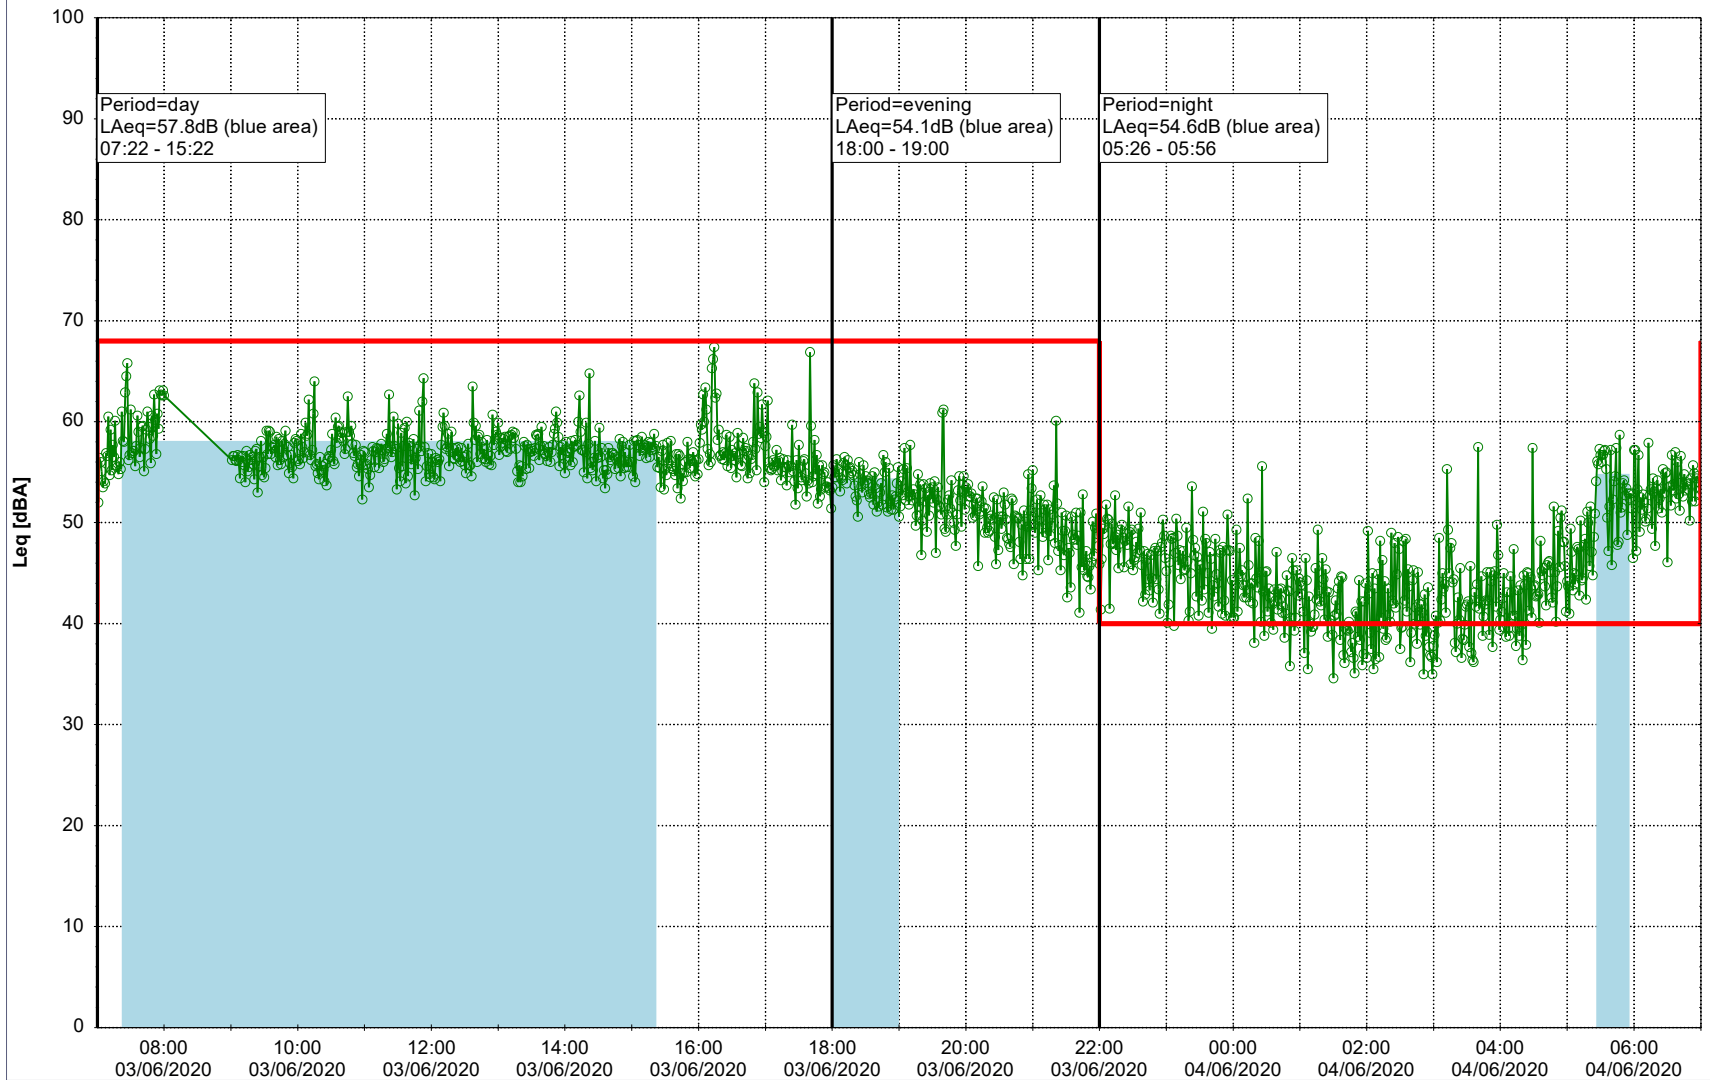

Plan View

Remarks

...

Noise Time Related Diagram

02/06/2020
03/06/2020

○ ○ ○ ○ HOL_NS01

Project: Kronos Sydhavnen
Construction: Havneholmen
Location: N-V

Plan View

Remarks

...

Noise Time Related Diagram

03/06/2020
04/06/2020

○ ○ ○ ○ HOL_NS01

Project: Kronos Sydhavnen
Construction: Havneholmen
Location: N-V

04/06/2020
05/06/2020

Plan View

Remarks

...

Noise Time Related Diagram

○ ○ ○ ○ HOL_NS01

Project: Kronos Sydhavnen
Construction: Havneholmen
Location: N-V

Plan View

Remarks

...

Noise Time Related Diagram

05/06/2020
06/06/2020

○ ○ ○ ○ HOL_NS01

Project: Kronos Sydhavnen
Construction: Havneholmen
Location: N-V

Plan View

Remarks

...

Noise Time Related Diagram