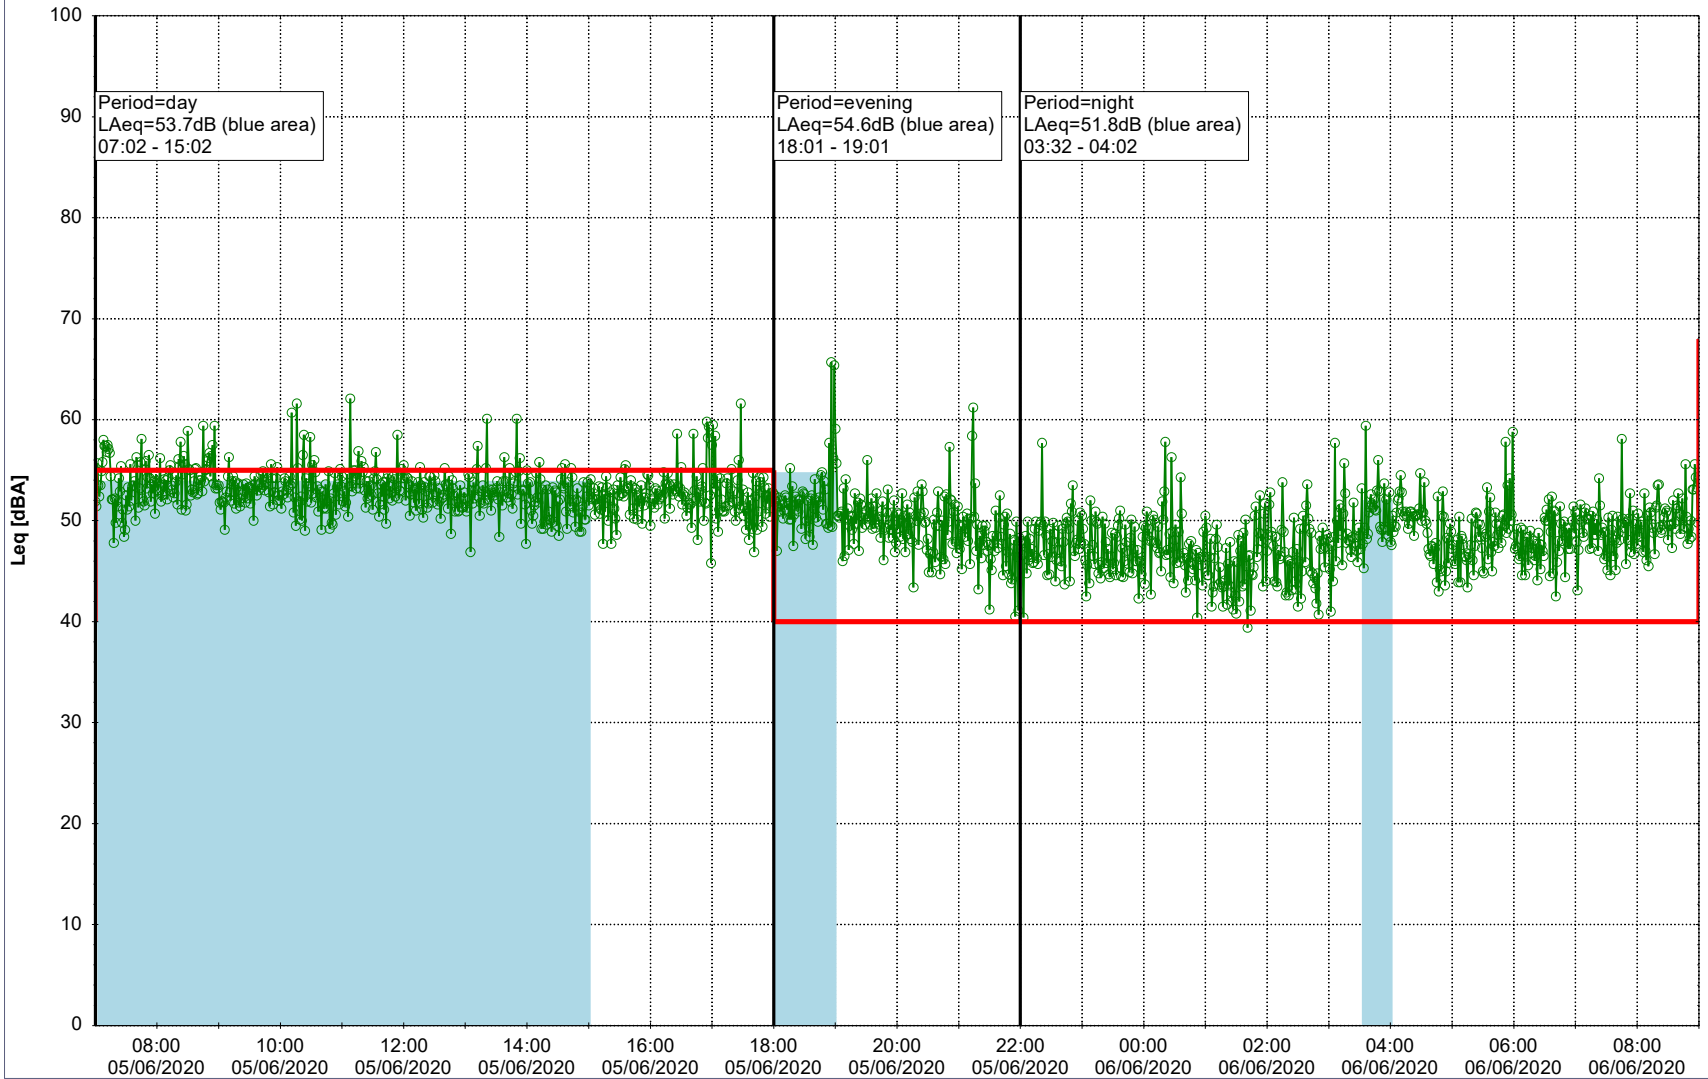

Remarks

...

Noise Time Related Diagram

○ ○ ○ ○ HOL_NS01

Project: Kronos Sydhavnen
Construction: Havneholmen
Location: N-V

Plan View

Remarks

...

Noise Time Related Diagram

05/06/2020
06/06/2020

○ ○ ○ ○ HOL_NS01

Project: Kronos Sydhavnen
Construction: Havneholmen
Location: N-V

Plan View

Remarks

...

Noise Time Related Diagram

06/06/2020
07/06/2020

○ ○ ○ ○ HOL_NS01

Project: Kronos Sydhavnen
Construction: Havneholmen
Location: N-V

Plan View

Remarks

...

Noise Time Related Diagram

07/06/2020
08/06/2020