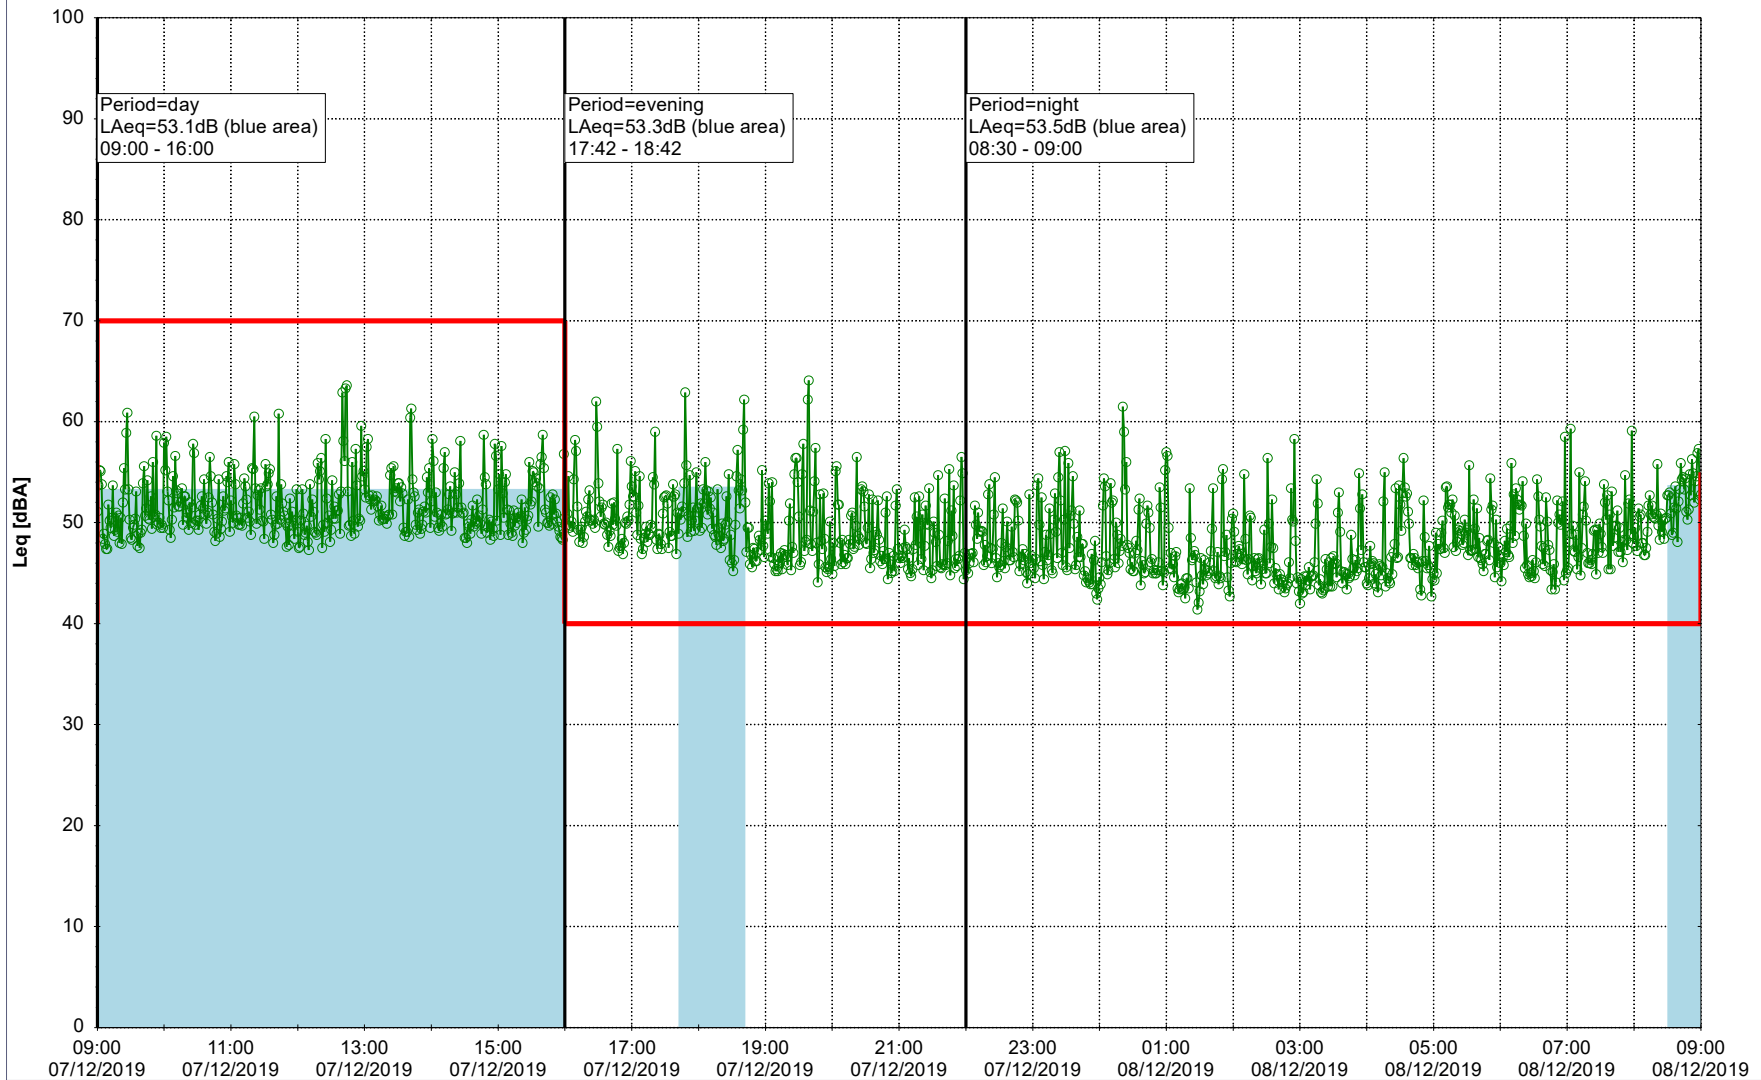

...

Noise Time Related Diagram

○○○ NEL_NS01

Project: Kronos Sydhavnen
Construction: Ny Ellebjerg
Location: N-V

Plan View

Remarks

...

Noise Time Related Diagram

07/12/2019
08/12/2019

○○○ NEL_NS01

Project: Kronos Sydhavnen
Construction: Ny Ellebjerg
Location: N-V

08/12/2019
09/12/2019

Plan View

Remarks

...

Noise Time Related Diagram