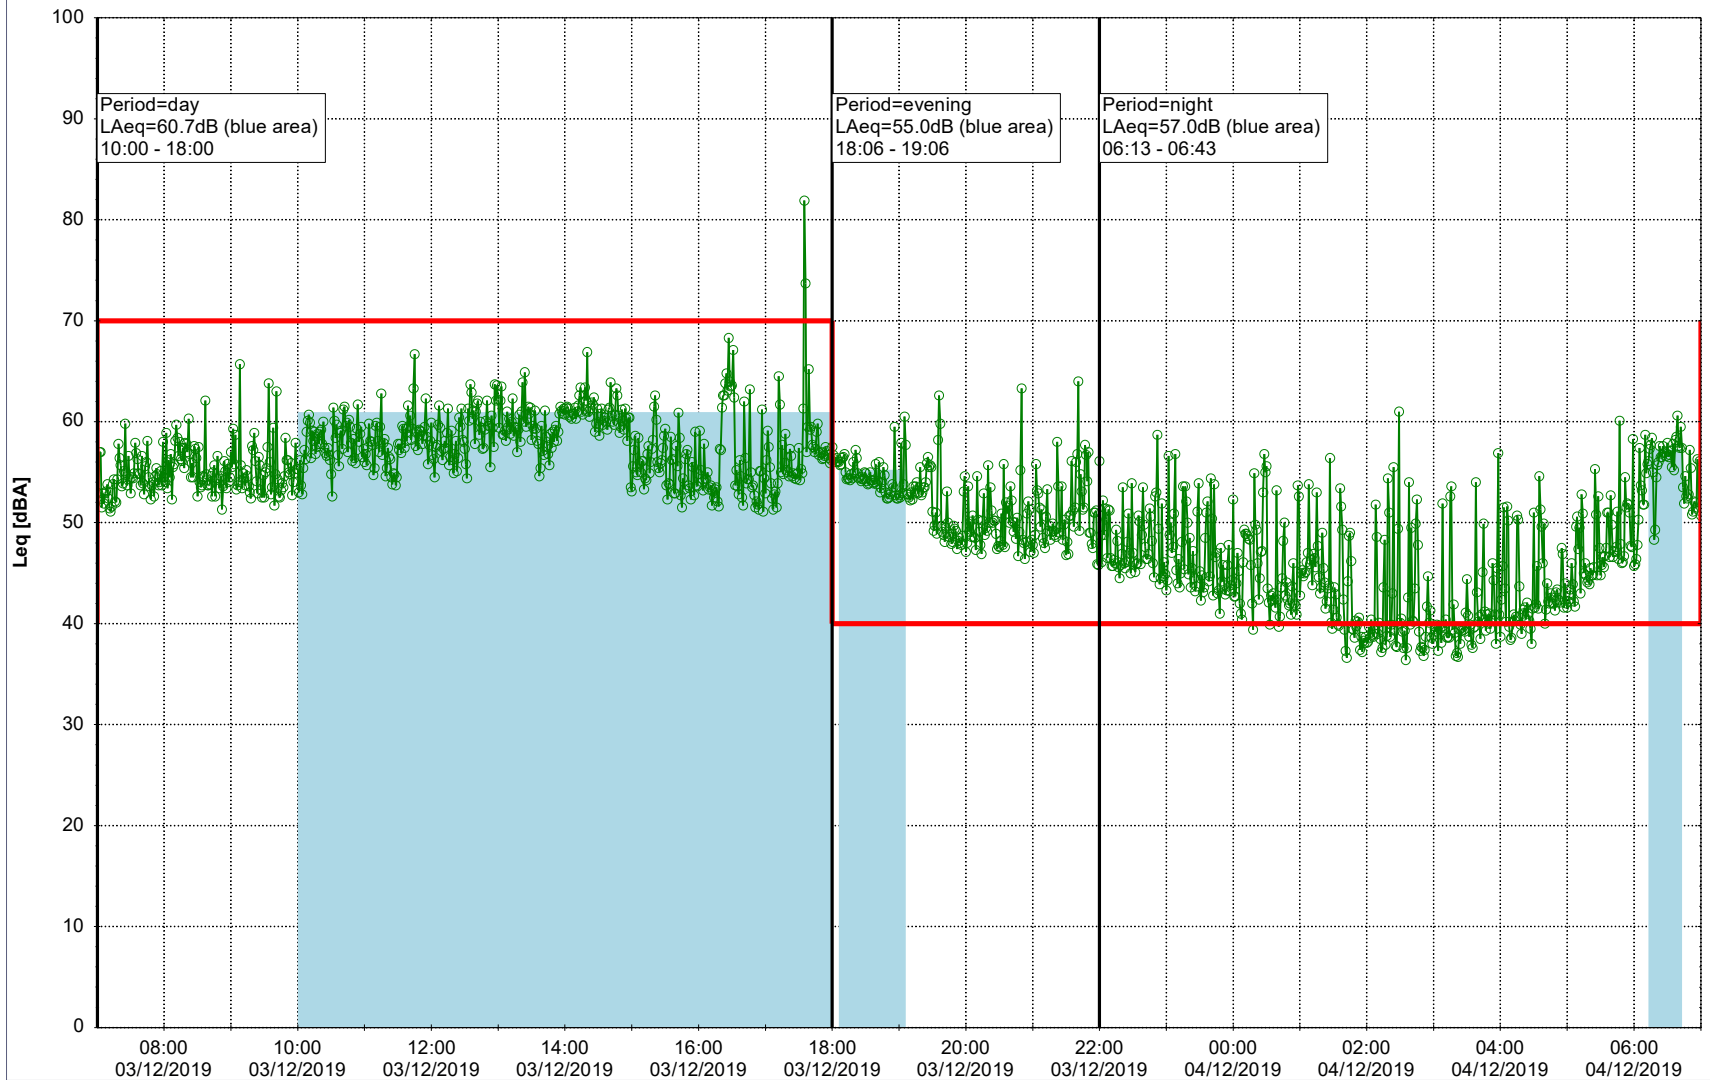

Plan View

Remarks

...

Noise Time Related Diagram

03/12/2019
04/12/2019

○ NEL_NS01

Project: Kronos Sydhavnen
Construction: Ny Ellebjerg
Location: N-V

Plan View

Remarks

...

Noise Time Related Diagram

04/12/2019
05/12/2019

○ ○ ○ ○ NEL_NS01

Project: Kronos Sydhavnen
Construction: Ny Ellebjerg
Location: N-V

Plan View

Remarks

...

Noise Time Related Diagram

○○○ NEL_NS01

Project: Kronos Sydhavnen
Construction: Ny Ellebjerg
Location: N-V

Plan View

Remarks

...

Noise Time Related Diagram

07/12/2019
08/12/2019

○○○ NEL_NS01

Project: Kronos Sydhavnen
Construction: Ny Ellebjerg
Location: N-V

08/12/2019
09/12/2019

Plan View

Remarks

...

Noise Time Related Diagram