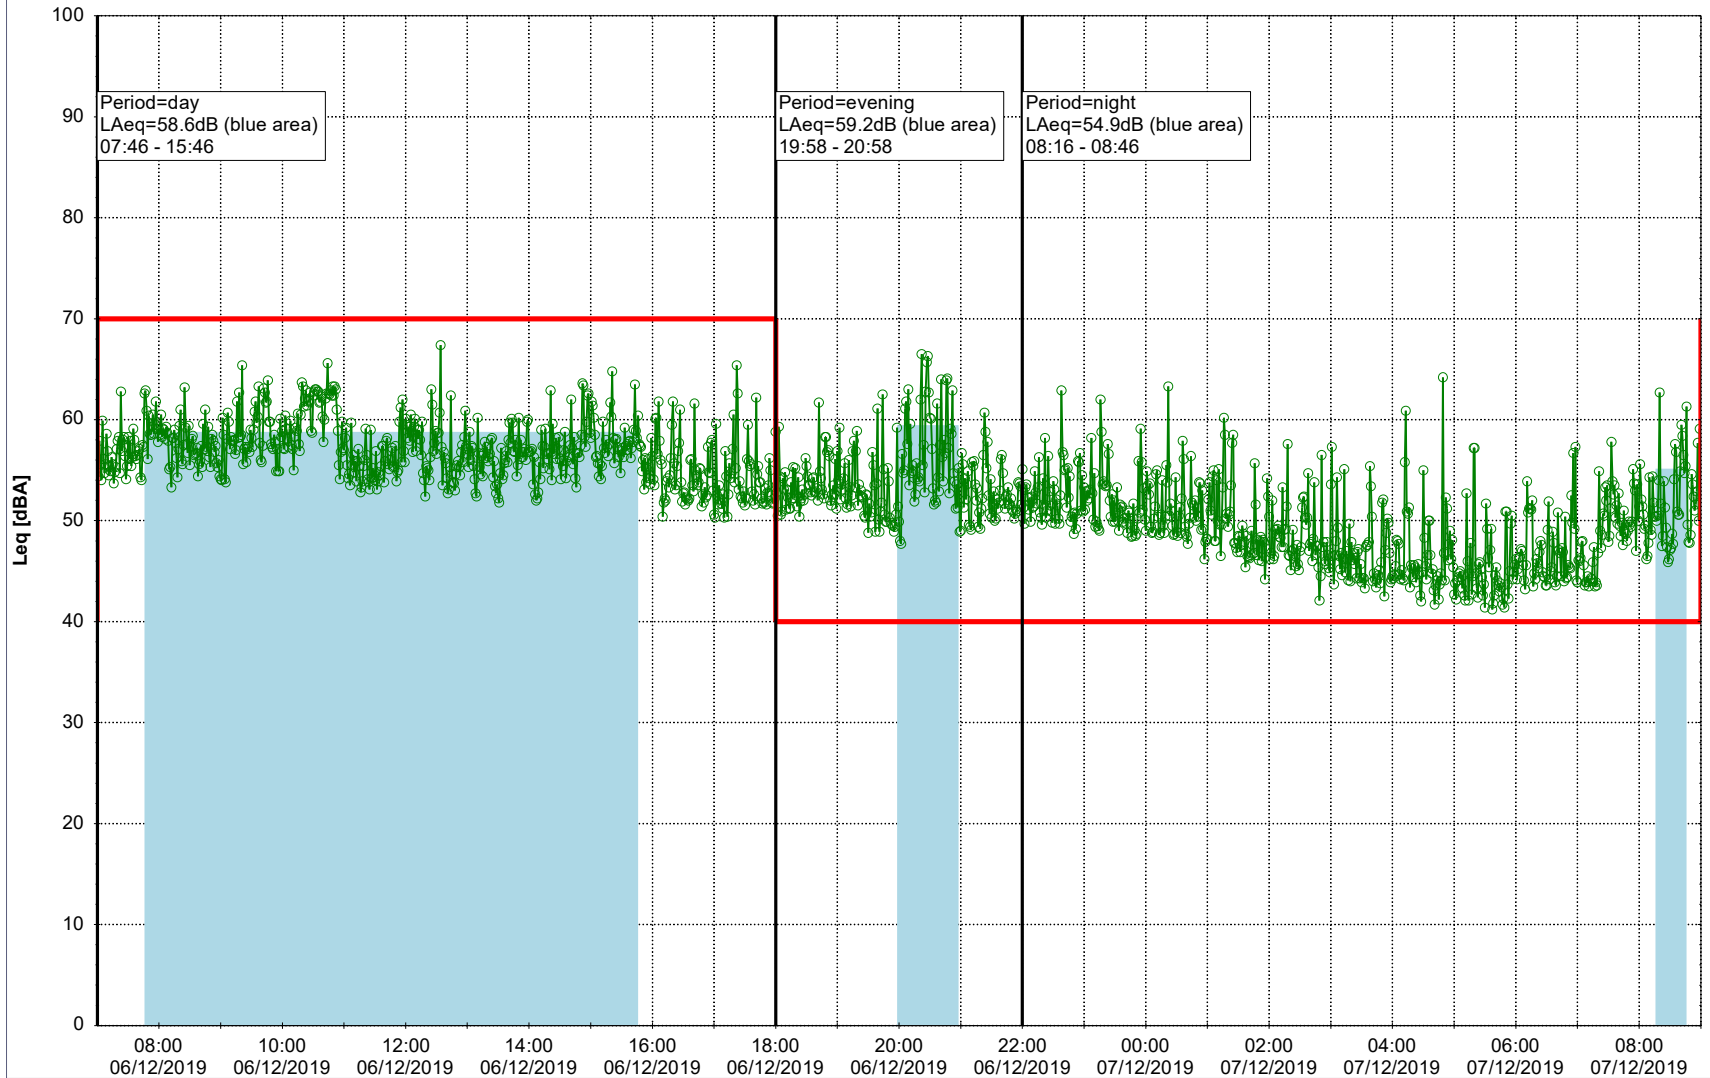

...

Noise Time Related Diagram

05/12/2019
06/12/2019

○ ○ ○ ○ NEL_NS01

Project: Kronos Sydhavnen
Construction: Ny Ellebjerg
Location: N-V

06/12/2019
07/12/2019

Plan View

Remarks

...

Noise Time Related Diagram

○○○ NEL_NS01

Project: Kronos Sydhavnen
Construction: Ny Ellebjerg
Location: N-V

Plan View

Remarks

...

Noise Time Related Diagram

07/12/2019
08/12/2019

○○○ NEL_NS01

Project: Kronos Sydhavnen
Construction: Ny Ellebjerg
Location: N-V

08/12/2019
09/12/2019

Plan View

Remarks

...

Noise Time Related Diagram