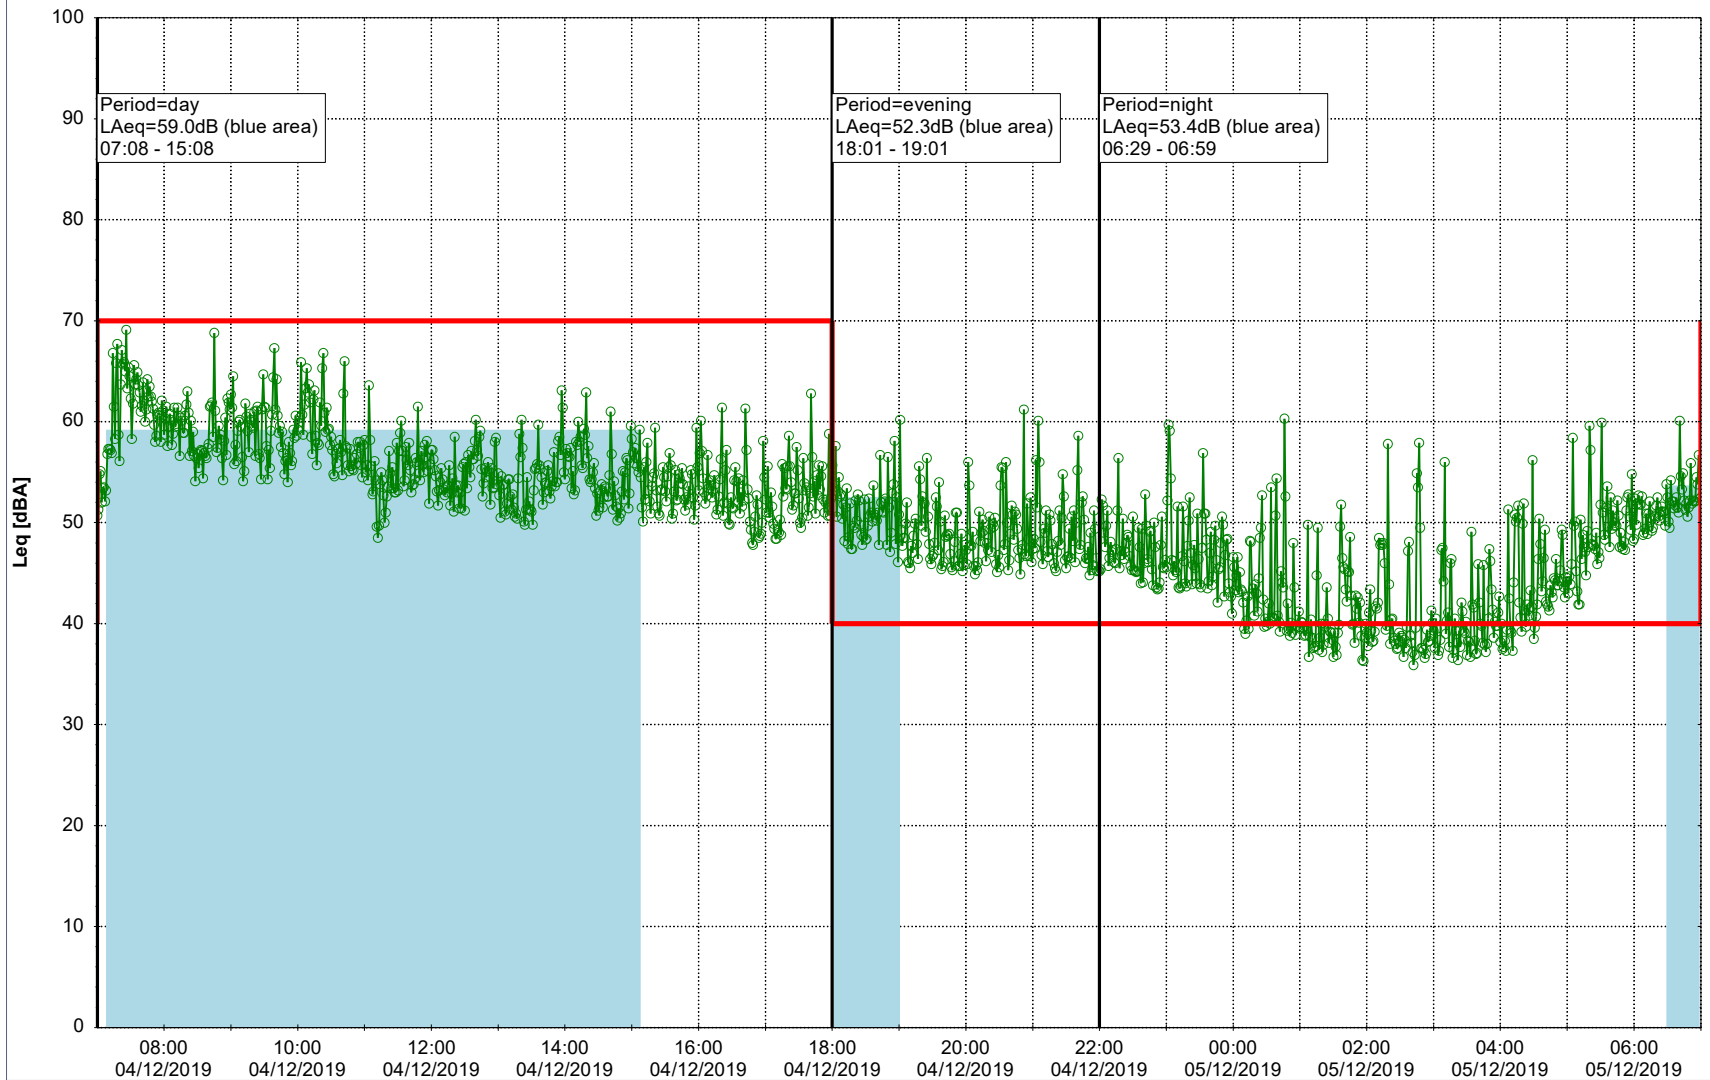

Plan View

Remarks

...

Noise Time Related Diagram

03/12/2019
04/12/2019

○ NEL_NS01

Project: Kronos Sydhavnen
Construction: Ny Ellebjerg
Location: N-V

Plan View

Remarks

...

Noise Time Related Diagram

04/12/2019
05/12/2019

○ ○ ○ ○ NEL_NS01

Project: Kronos Sydhavnen
Construction: Ny Ellebjerg
Location: N-V

Plan View

Remarks

...

Noise Time Related Diagram

○○○ NEL_NS01

Project: Kronos Sydhavnen
Construction: Ny Ellebjerg
Location: N-V

Plan View

Remarks

...

Noise Time Related Diagram

07/12/2019
08/12/2019

○○○ NEL_NS01

Project: Kronos Sydhavnen
Construction: Ny Ellebjerg
Location: N-V

08/12/2019
09/12/2019

Plan View

Remarks

...

Noise Time Related Diagram