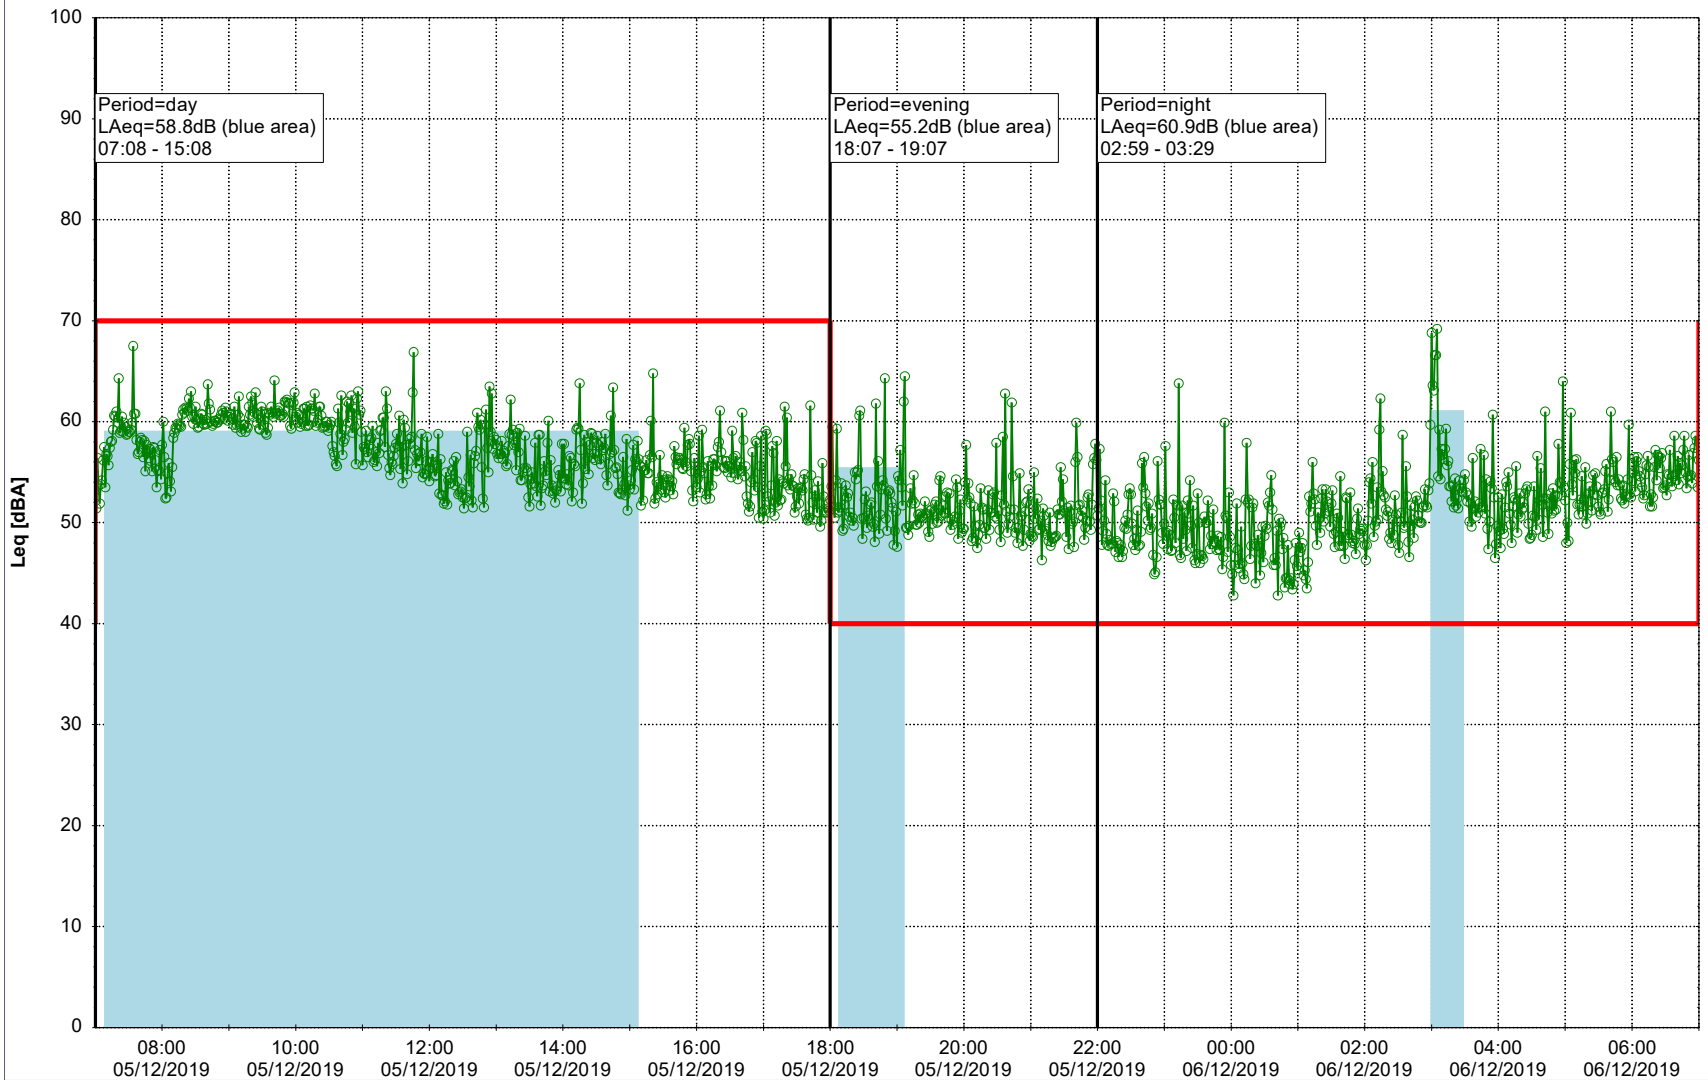

Remarks

...

Noise Time Related Diagram

04/12/2019
05/12/2019

○ ○ ○ ○ NEL_NS01

Project: Kronos Sydhavnen
Construction: Ny Ellebjerg
Location: N-V

Plan View

Remarks

...

Noise Time Related Diagram

05/12/2019
06/12/2019

○ ○ ○ ○ NEL_NS01

Project: Kronos Sydhavnen
Construction: Ny Ellebjerg
Location: N-V

06/12/2019
07/12/2019

Plan View

Remarks

...

Noise Time Related Diagram

○○○ NEL_NS01

Project: Kronos Sydhavnen
Construction: Ny Ellebjerg
Location: N-V

Plan View

Remarks

...

Noise Time Related Diagram

07/12/2019
08/12/2019

○○○ NEL_NS01

Project: Kronos Sydhavnen
Construction: Ny Ellebjerg
Location: N-V

08/12/2019
09/12/2019

Plan View

Remarks

...

Noise Time Related Diagram