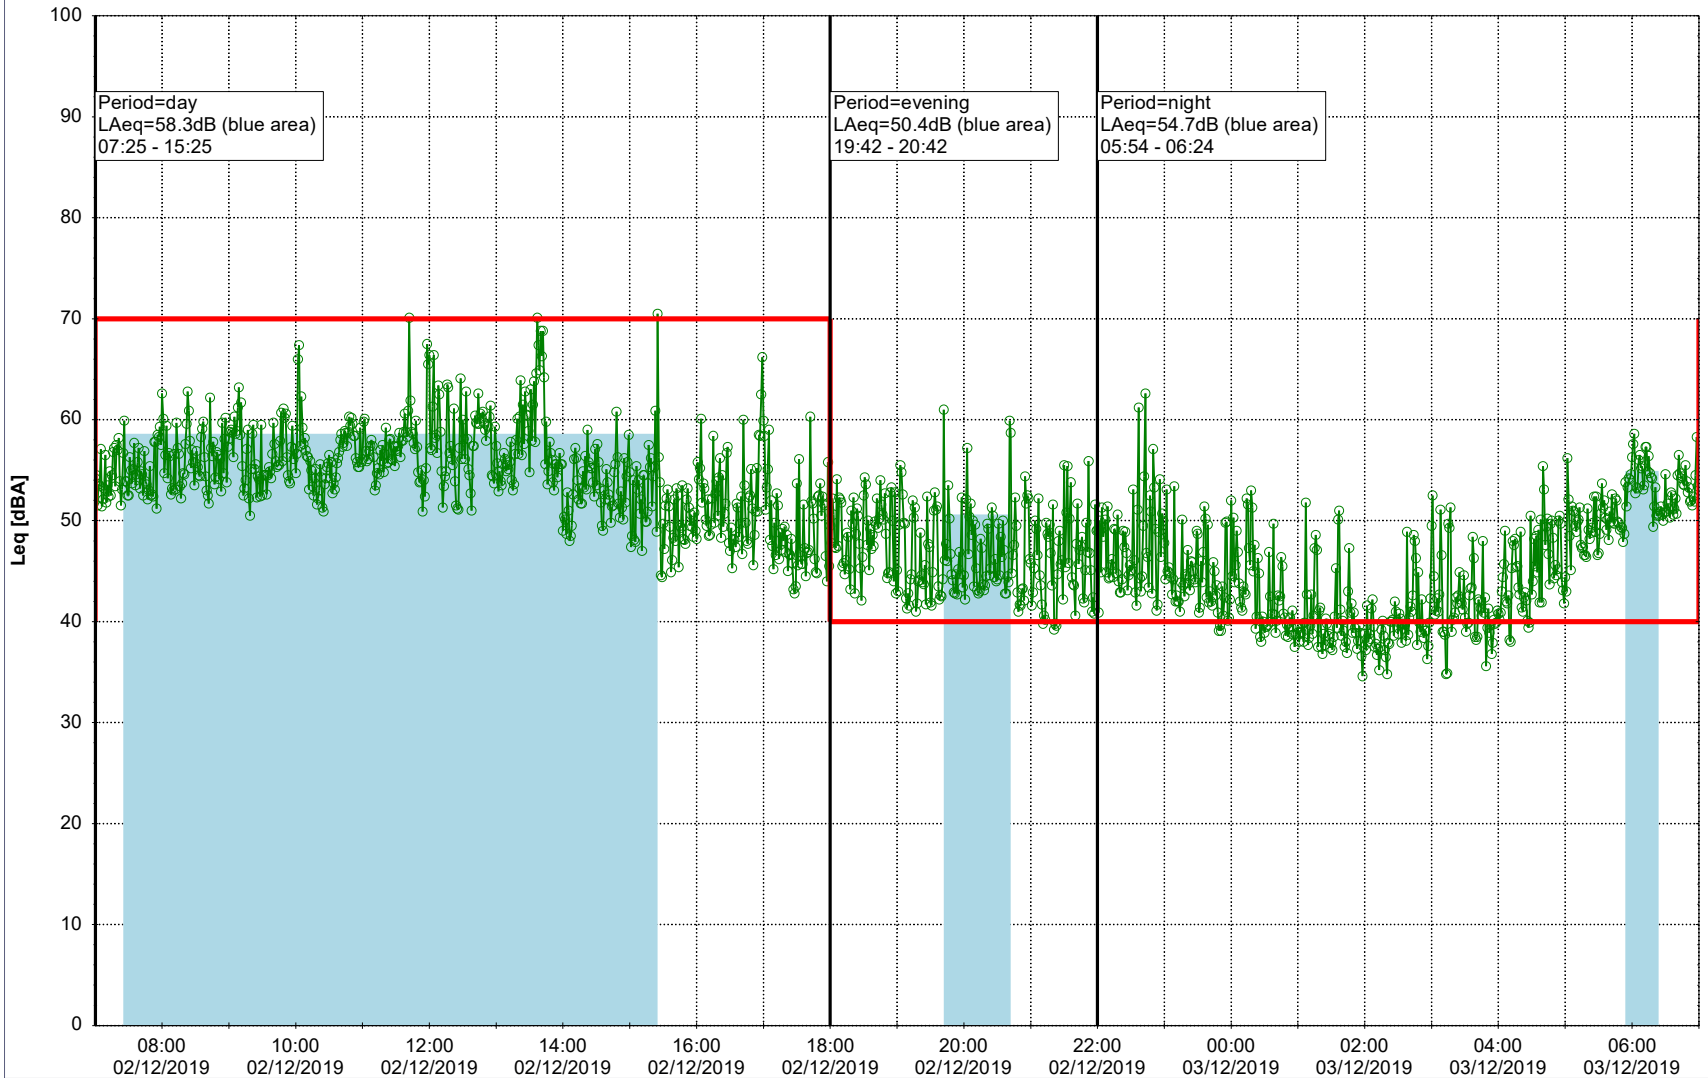

Project: Kronos Sydhavnen
Construction: Ny Ellebjerg
Location: N-V

Plan View

Remarks

...

Noise Time Related Diagram

02/12/2019
03/12/2019

○ NEL_NS01

Project: Kronos Sydhavnen
Construction: Ny Ellebjerg
Location: N-V

Plan View

Remarks

...

Noise Time Related Diagram

03/12/2019
04/12/2019

○ NEL_NS01

Project: Kronos Sydhavnen
Construction: Ny Ellebjerg
Location: N-V

Plan View

Remarks

...

Noise Time Related Diagram

04/12/2019
05/12/2019

○ ○ ○ ○ NEL_NS01

Project: Kronos Sydhavnen
Construction: Ny Ellebjerg
Location: N-V

Plan View

Remarks

07/12/2019
08/12/2019

○○○ NEL_NS01

Project: Kronos Sydhavnen
Construction: Ny Ellebjerg
Location: N-V

08/12/2019
09/12/2019

Plan View

Remarks

...

Noise Time Related Diagram