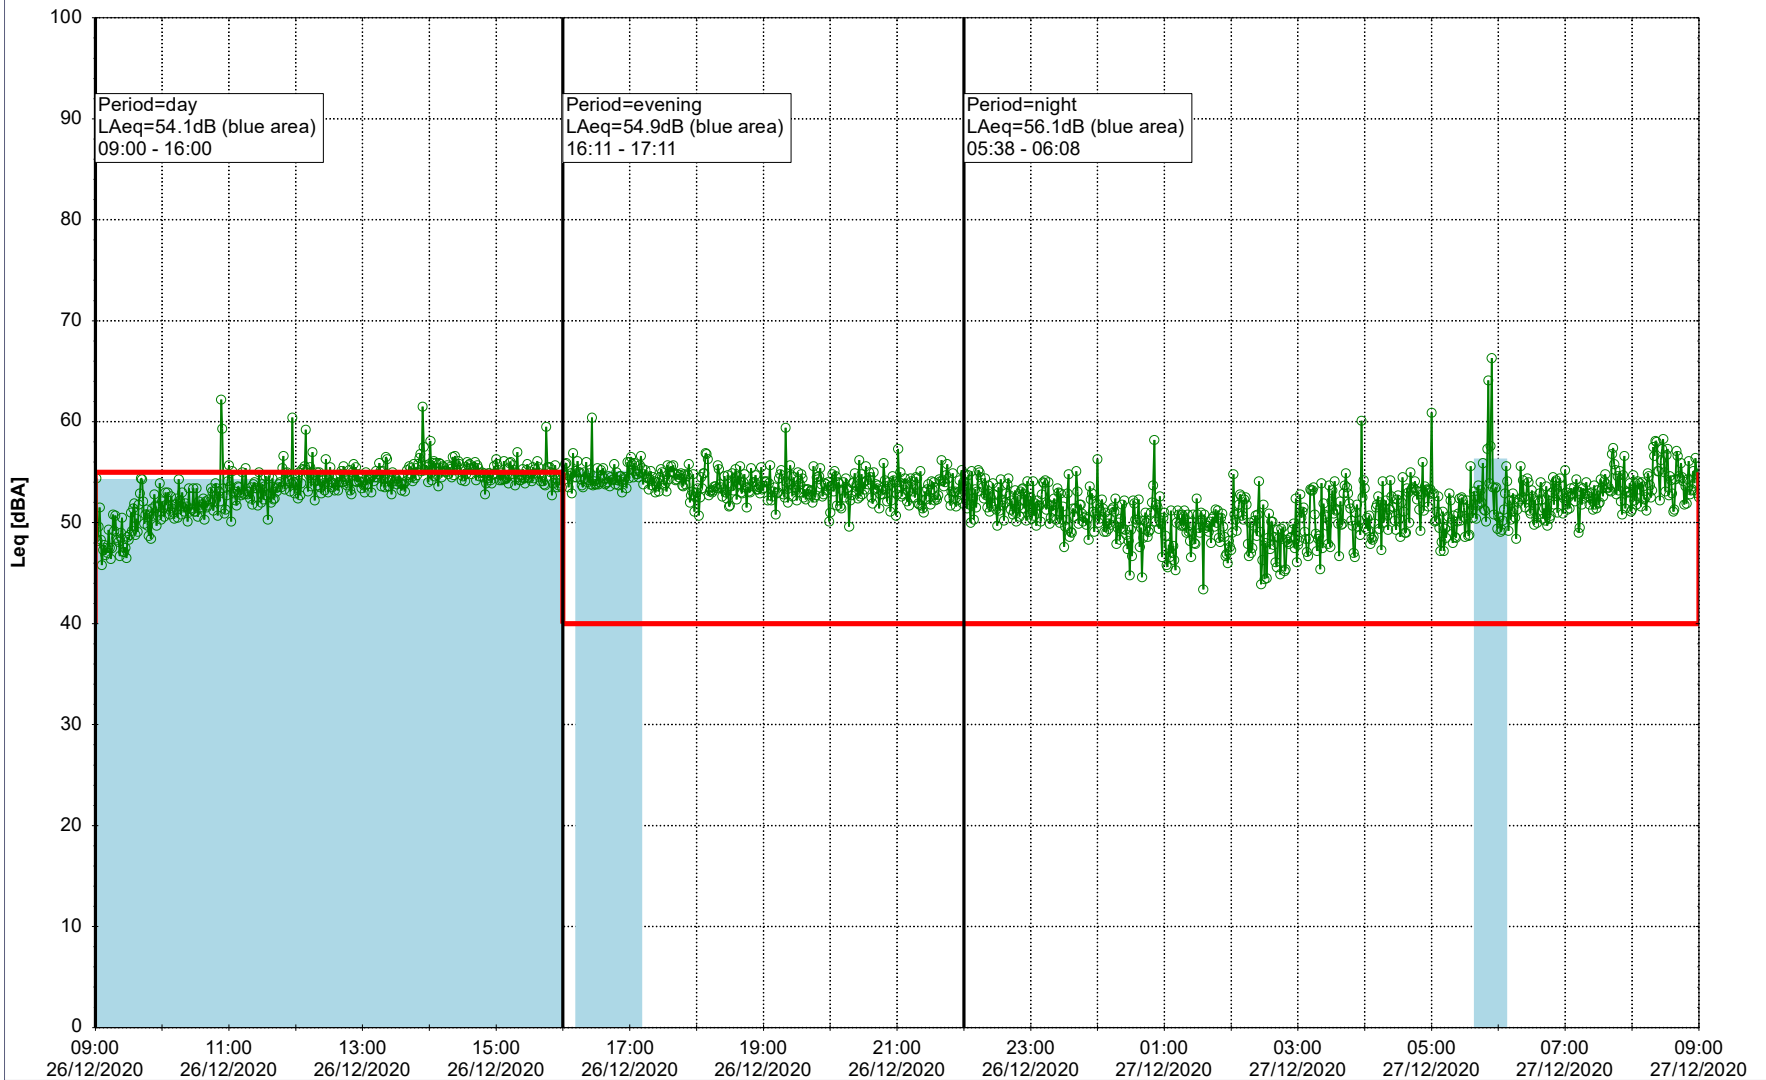

### Noise Time Related Diagram

25/12/2020  
26/12/2020

SLU\_NS01

Project: Kronos Sydhavnen  
Construction: Sluseholmen  
Location: N-V

Plan View

Remarks

...

### Noise Time Related Diagram

26/12/2020  
27/12/2020

SLU\_NS01

**Project:** Kronos Sydhavnen  
**Construction:** Sluseholmen  
**Location:** N-V

Plan View

0 5 10 15 20 [m]

Remarks

...