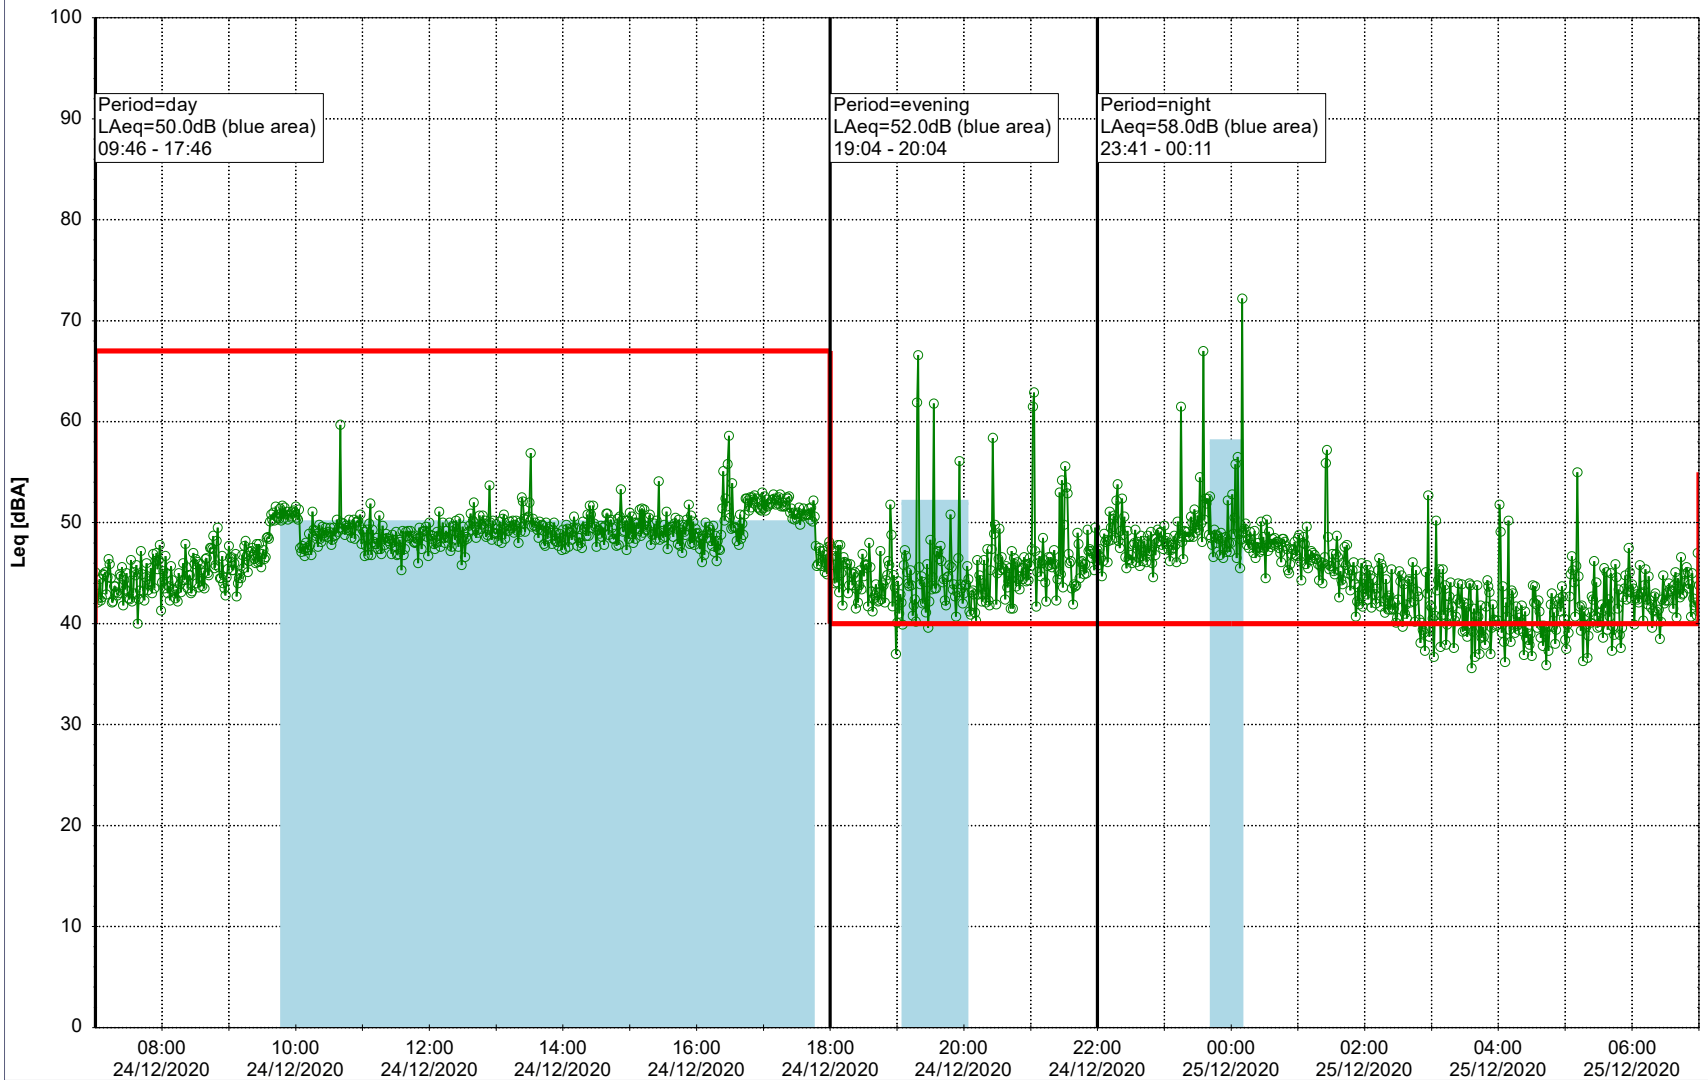

### Noise Time Related Diagram

23/12/2020  
24/12/2020

○○○○ SLU\_NS01

**Project:** Kronos Sydhavnen  
**Construction:** Sluseholmen  
**Location:** N-V

Plan View

0 5 10 15 20 [m]

Remarks

...

### Noise Time Related Diagram

24/12/2020  
25/12/2020

○○○○ SLU\_NS01

Project: Kronos Sydhavnen  
Construction: Sluseholmen  
Location: N-V

Plan View

Remarks

...

### Noise Time Related Diagram

25/12/2020  
26/12/2020

SLU\_NS01

Project: Kronos Sydhavnen  
Construction: Sluseholmen  
Location: N-V

Plan View

Remarks

...

### Noise Time Related Diagram

26/12/2020  
27/12/2020

SLU\_NS01

**Project:** Kronos Sydhavnen  
**Construction:** Sluseholmen  
**Location:** N-V

Plan View

0 5 10 15 20 [m]

Remarks

...