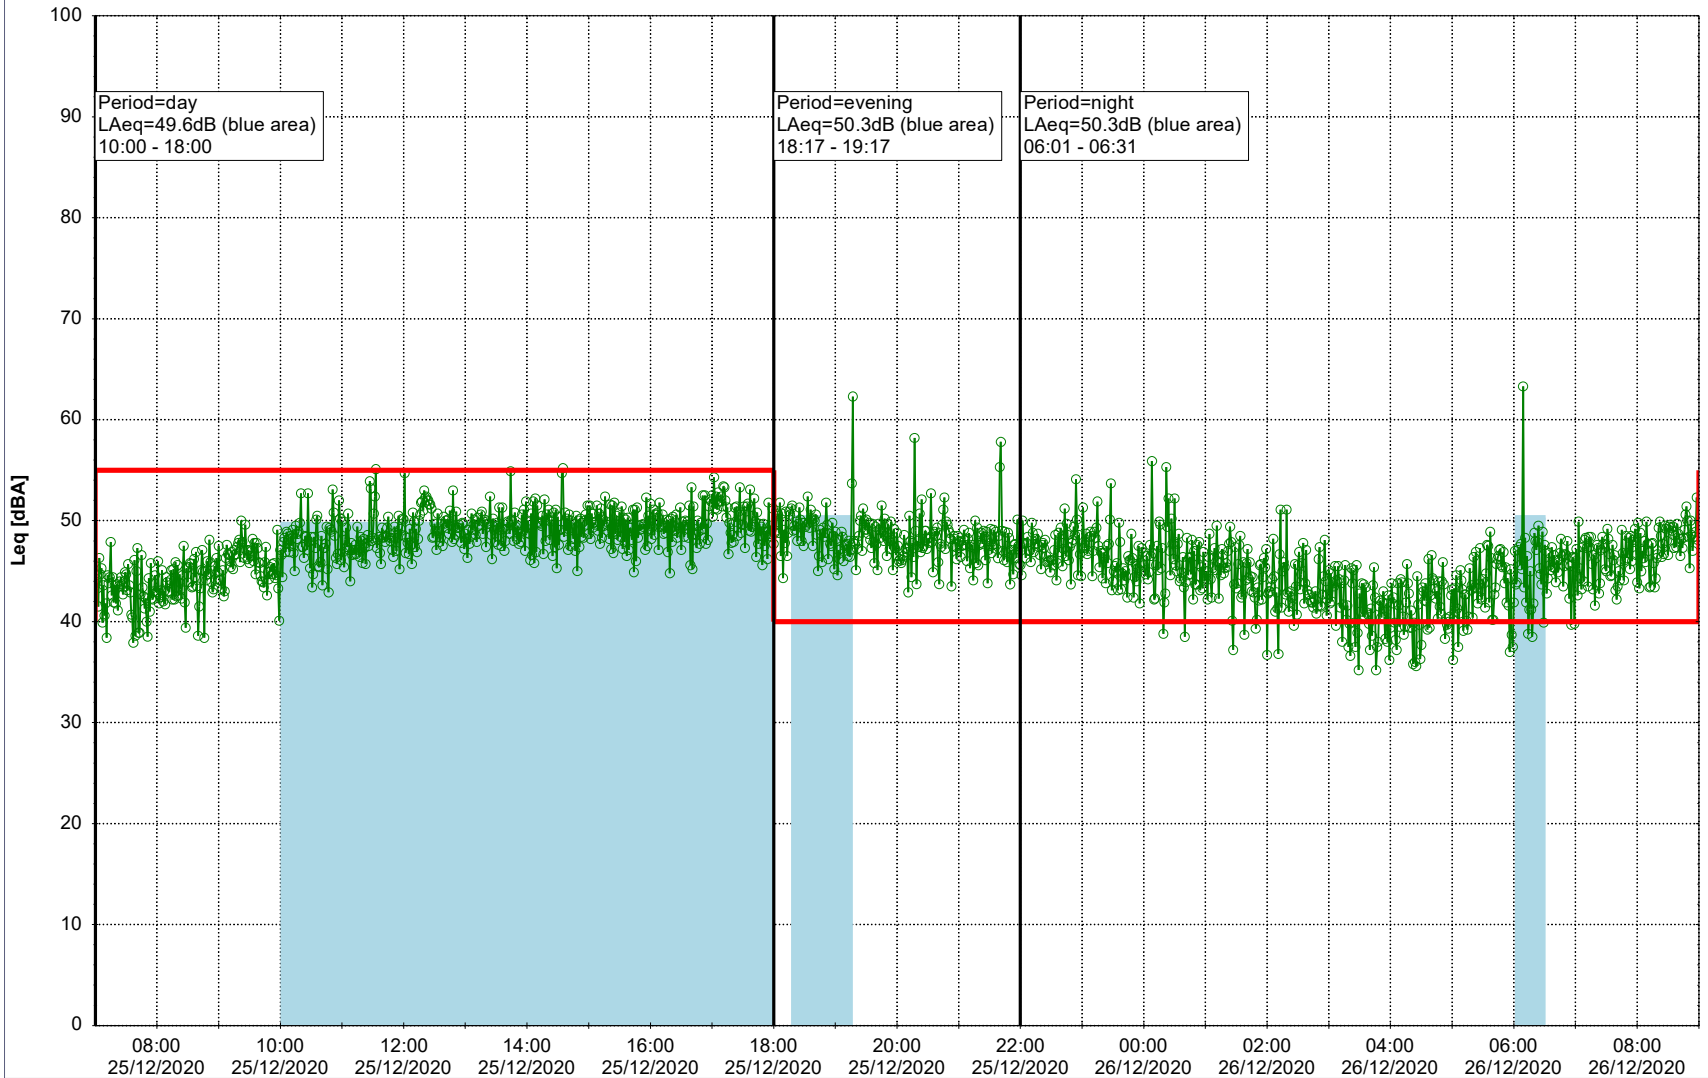

### Noise Time Related Diagram

24/12/2020  
25/12/2020

○○○○ SLU\_NS01

Project: Kronos Sydhavnen  
Construction: Sluseholmen  
Location: N-V

Plan View

Remarks

...

### Noise Time Related Diagram

25/12/2020  
26/12/2020

SLU\_NS01

Project: Kronos Sydhavnen  
Construction: Sluseholmen  
Location: N-V

Plan View

Remarks

...

### Noise Time Related Diagram

26/12/2020  
27/12/2020

SLU\_NS01

**Project:** Kronos Sydhavnen  
**Construction:** Sluseholmen  
**Location:** N-V

Plan View

0 5 10 15 20 [m]

Remarks

...