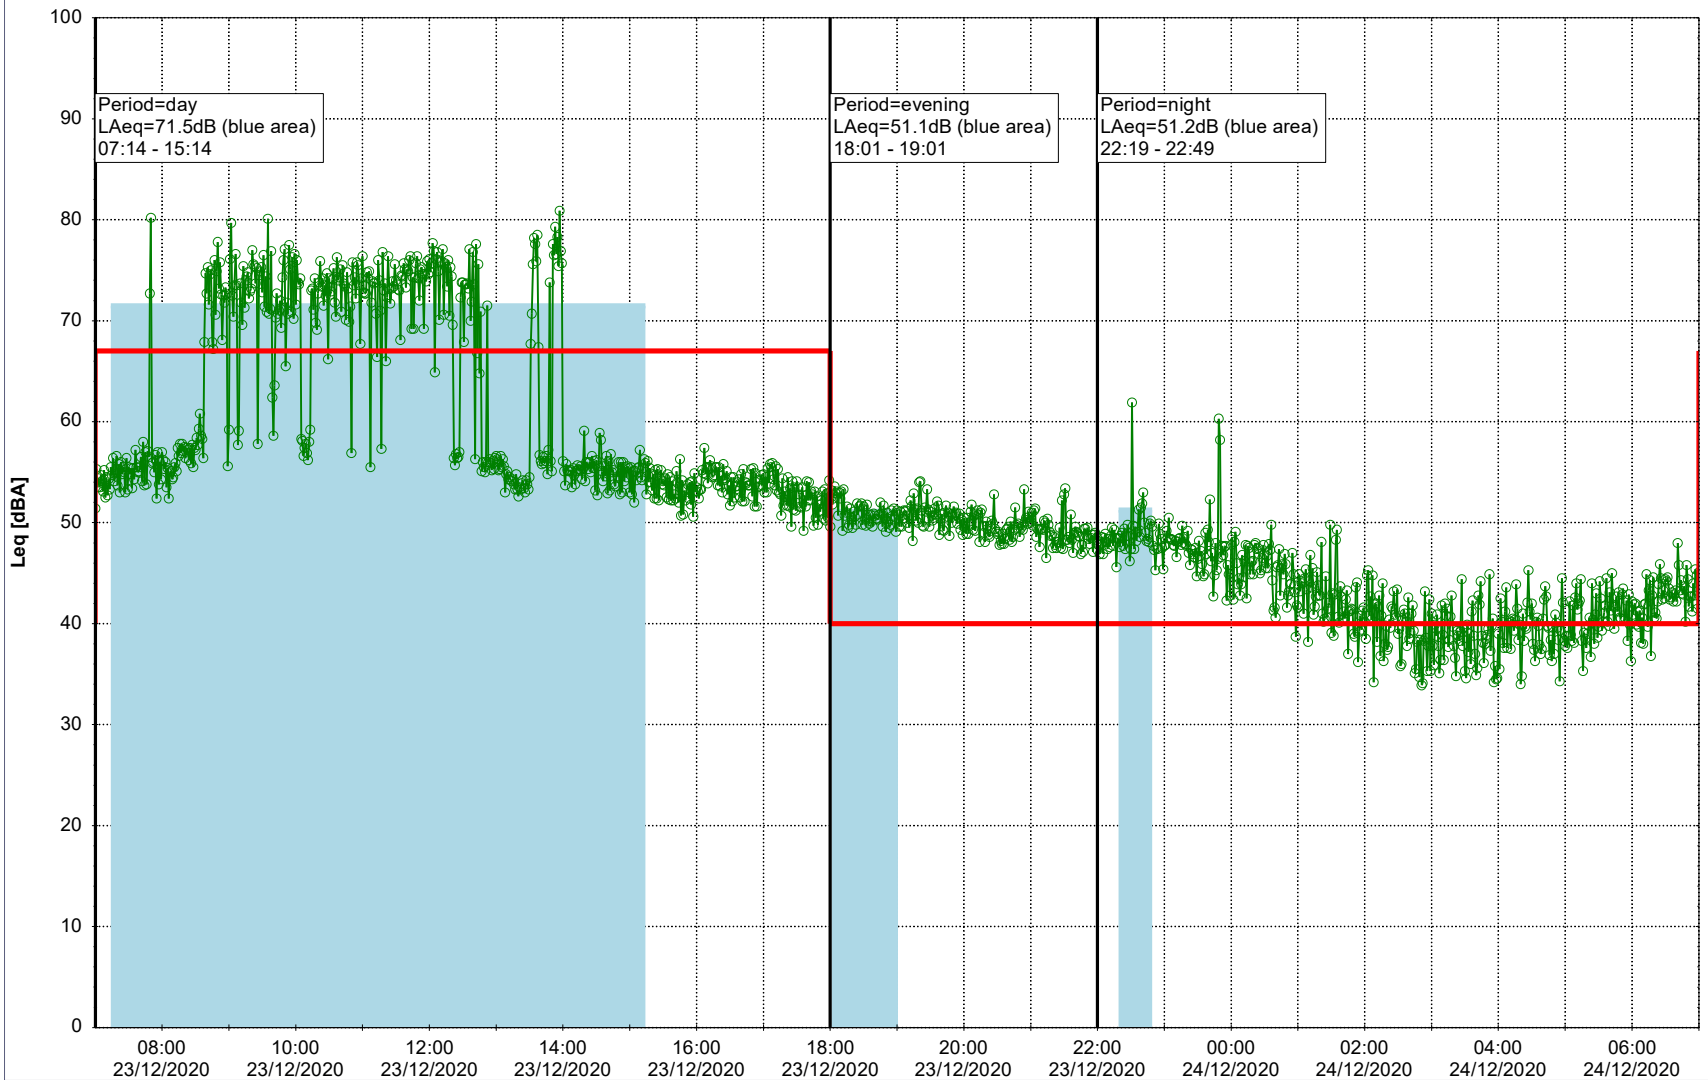

### Noise Time Related Diagram

22/12/2020  
23/12/2020

○○○○ SLU\_NS01

Project: Kronos Sydhavnen  
Construction: Sluseholmen  
Location: N-V

Plan View

0 5 10 15 20 [m]

Remarks

...

### Noise Time Related Diagram

23/12/2020  
24/12/2020

○○○○ SLU\_NS01

**Project:** Kronos Sydhavnen  
**Construction:** Sluseholmen  
**Location:** N-V

Plan View

0 5 10 15 20 [m]

Remarks

...

### Noise Time Related Diagram

24/12/2020  
25/12/2020

○○○○ SLU\_NS01

Project: Kronos Sydhavnen  
Construction: Sluseholmen  
Location: N-V

Plan View

Remarks

...

### Noise Time Related Diagram

26/12/2020  
27/12/2020

SLU\_NS01

**Project:** Kronos Sydhavnen  
**Construction:** Sluseholmen  
**Location:** N-V

Plan View

0 5 10 15 20 [m]

Remarks

...