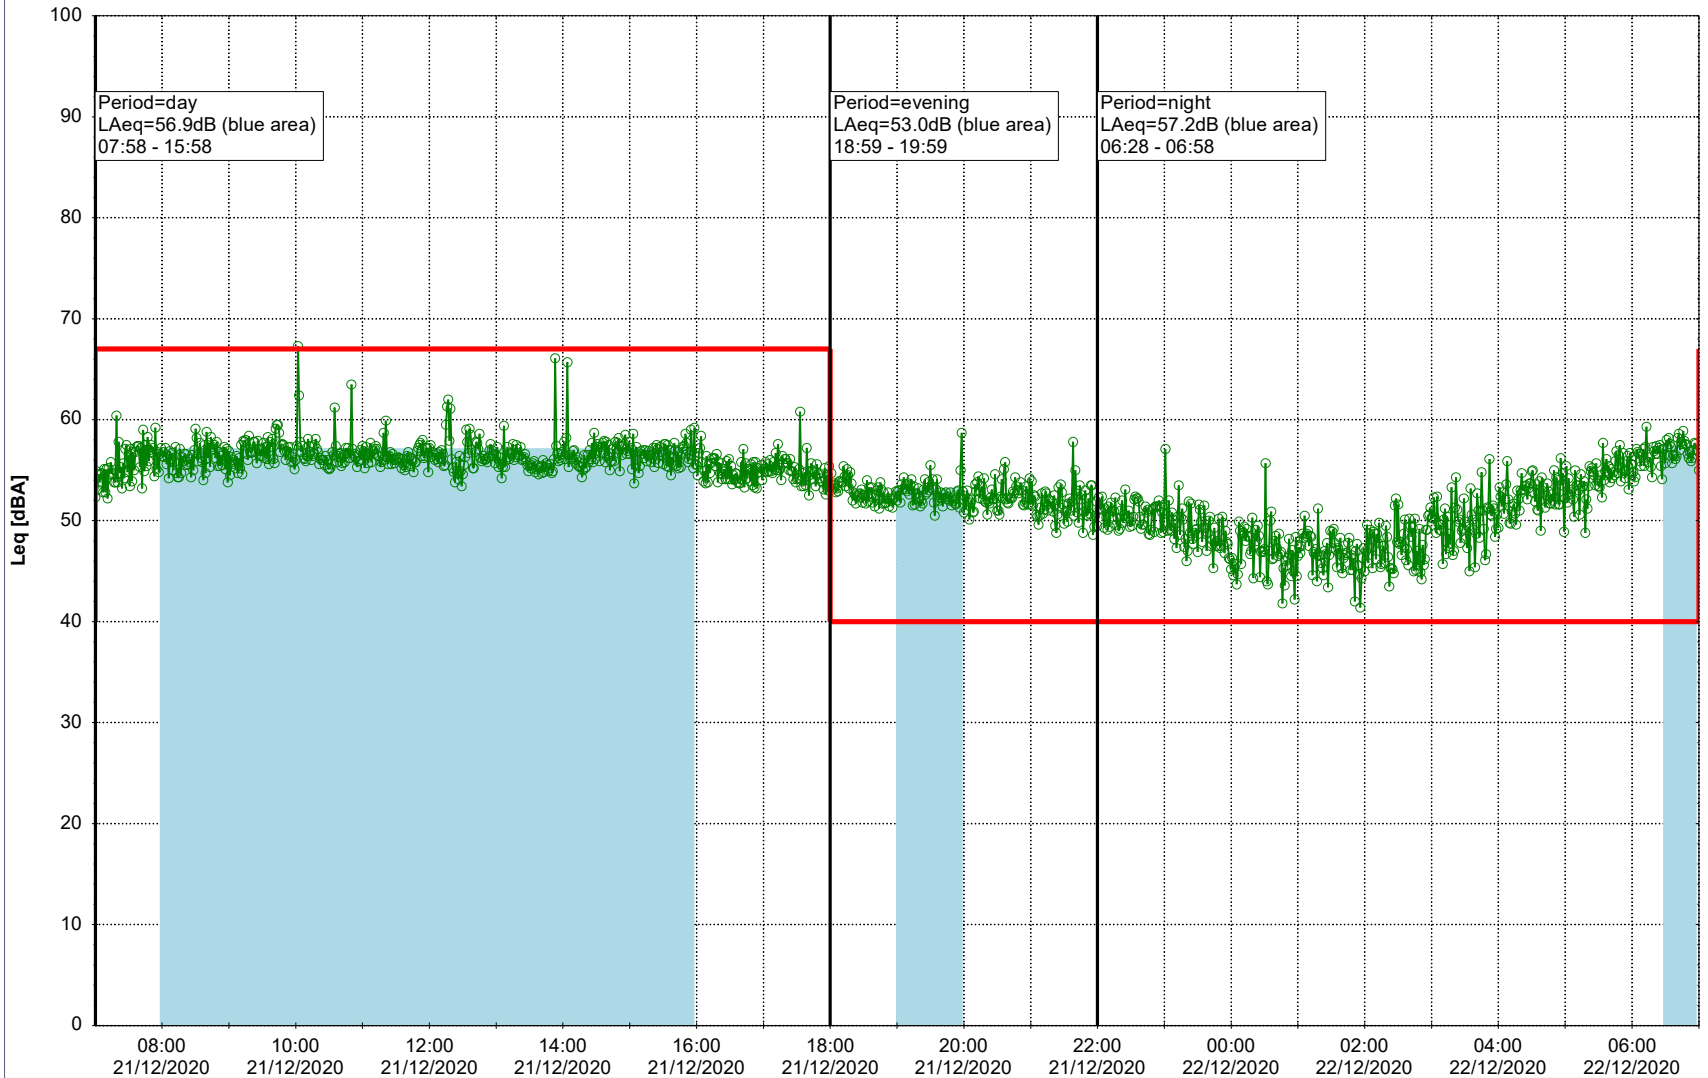

Project: Kronos Sydhavnen  
Construction: Sluseholmen  
Location: N-V

Plan View

0 5 10 15 20 [m]

Remarks

...

### Noise Time Related Diagram

21/12/2020  
22/12/2020

SLU\_NS01

Project: Kronos Sydhavnen  
Construction: Sluseholmen  
Location: N-V

Plan View

Remarks

...

### Noise Time Related Diagram

22/12/2020  
23/12/2020

○○○○ SLU\_NS01

Project: Kronos Sydhavnen  
Construction: Sluseholmen  
Location: N-V

Plan View

0 5 10 15 20 [m]

Remarks

...

### Noise Time Related Diagram

26/12/2020  
27/12/2020

SLU\_NS01

**Project:** Kronos Sydhavnen  
**Construction:** Sluseholmen  
**Location:** N-V

Plan View

0 5 10 15 20 [m]

Remarks

...