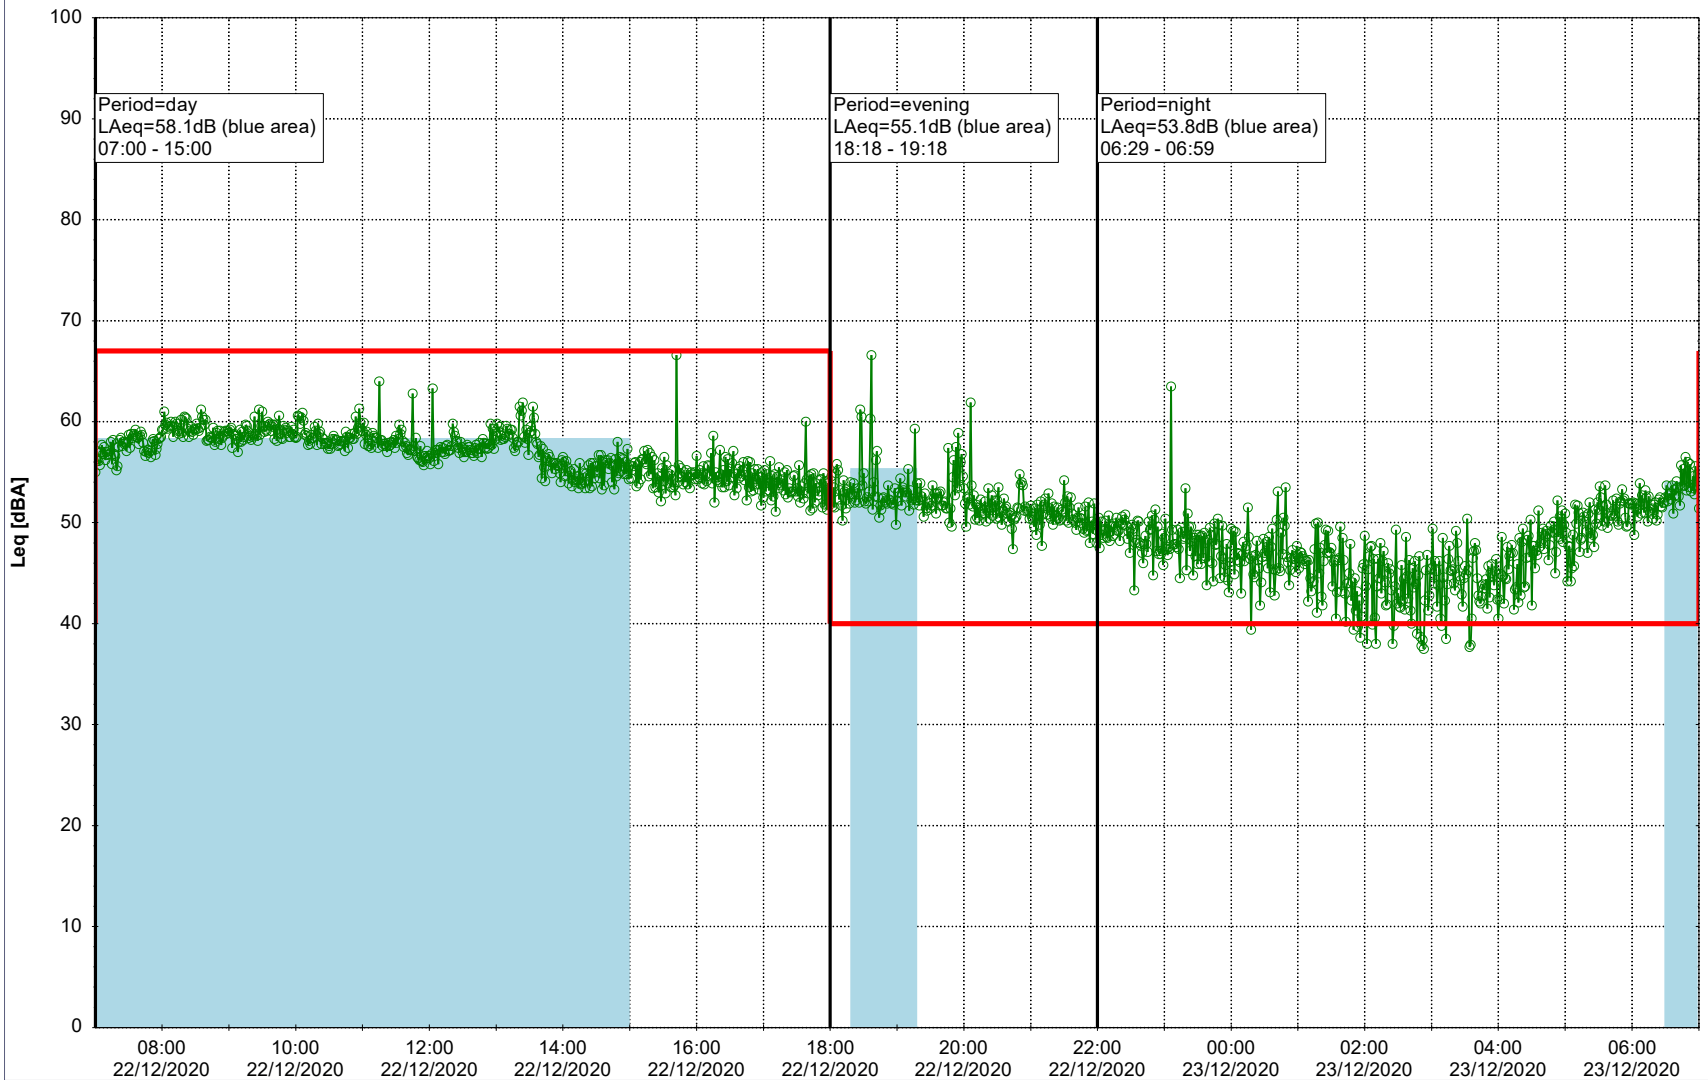

### Noise Time Related Diagram

21/12/2020  
22/12/2020

SLU\_NS01

Project: Kronos Sydhavnen  
Construction: Sluseholmen  
Location: N-V

Plan View

Remarks

...

### Noise Time Related Diagram

22/12/2020  
23/12/2020

○○○○ SLU\_NS01

Project: Kronos Sydhavnen  
Construction: Sluseholmen  
Location: N-V

Plan View

0 5 10 15 20 [m]

Remarks

...

### Noise Time Related Diagram

23/12/2020  
24/12/2020

○○○○ SLU\_NS01

**Project:** Kronos Sydhavnen  
**Construction:** Sluseholmen  
**Location:** N-V

Plan View

0 5 10 15 20 [m]

Remarks

...

### Noise Time Related Diagram

26/12/2020  
27/12/2020

SLU\_NS01

**Project:** Kronos Sydhavnen  
**Construction:** Sluseholmen  
**Location:** N-V

Plan View

0 5 10 15 20 [m]

Remarks

...