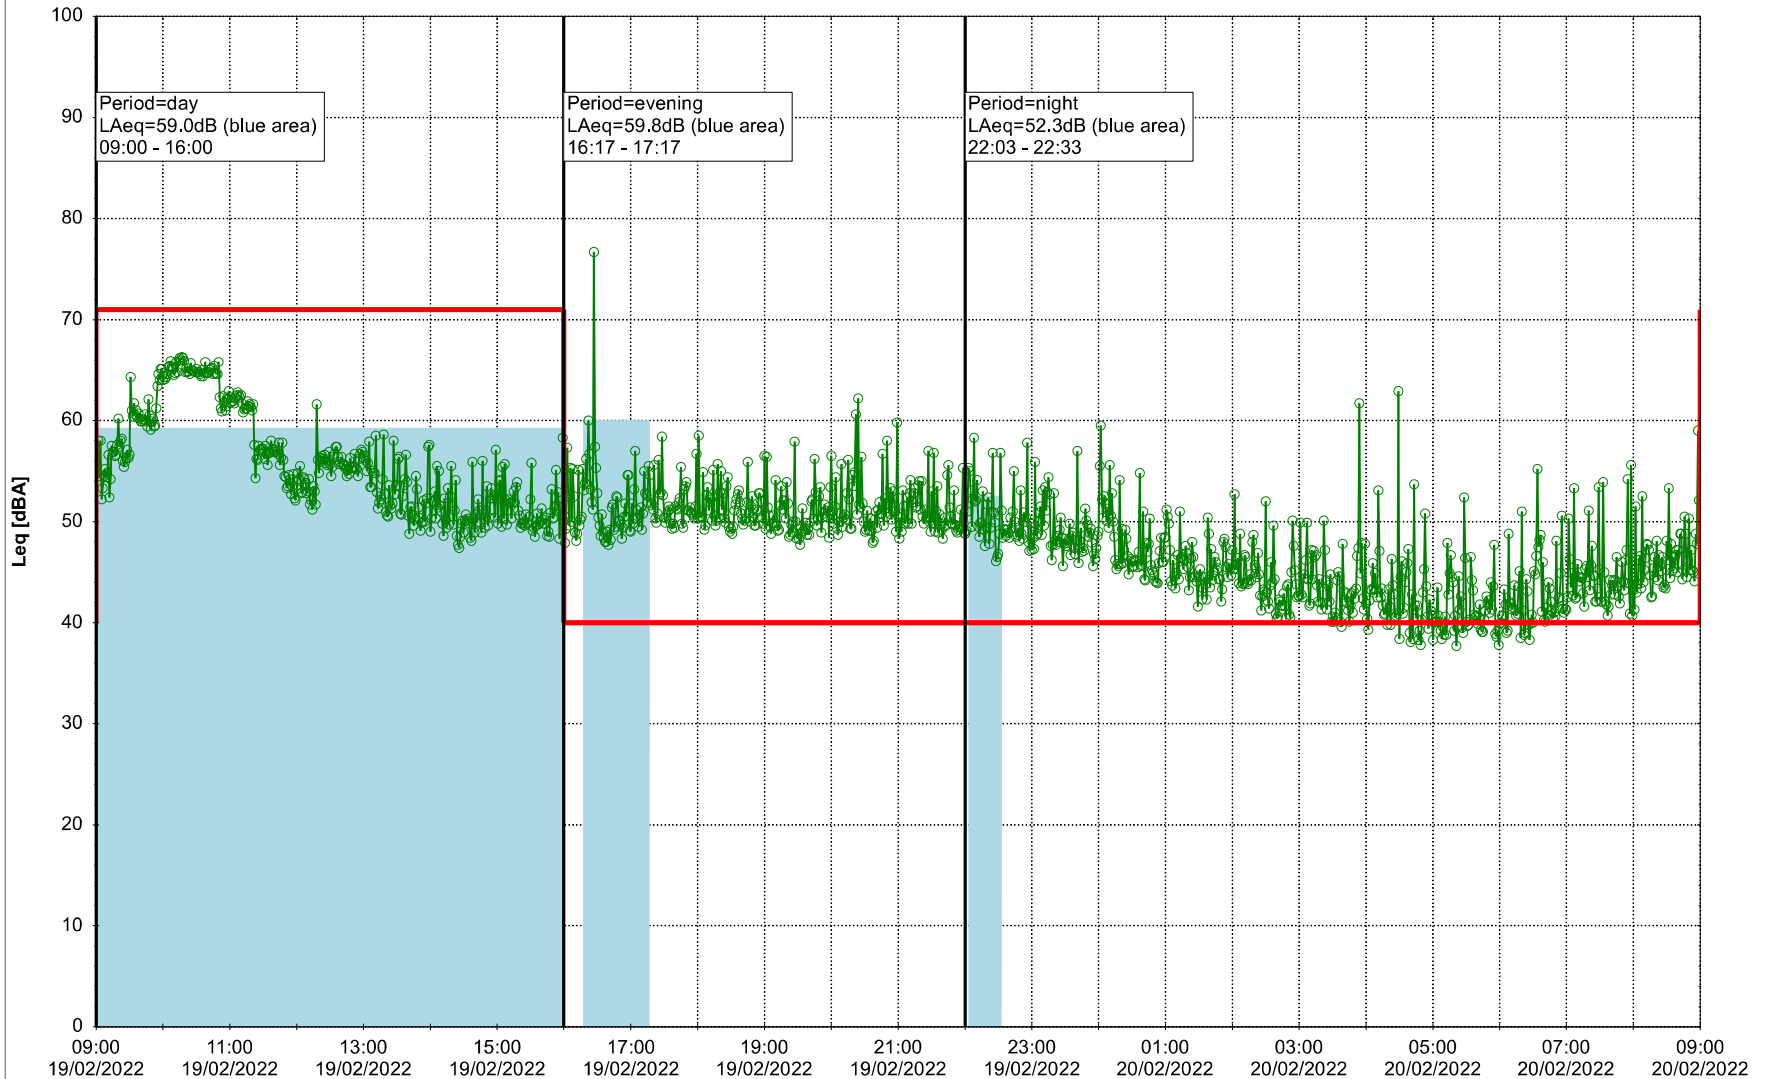

Plan View

Noise Time Related Diagram

18/02/2022
19/02/2022

○ NEL_NS01

Remarks

...

Project: Kronos Sydhavnen
Construction: Ny Ellebjerg
Location: N-V

Plan View

Remarks

...

Noise Time Related Diagram

19/02/2022
20/02/2022

○○○ NEL_NS01

Project: Kronos Sydhavnen
Construction: Ny Ellebjerg
Location: N-V

20/02/2022
21/02/2022

Plan View