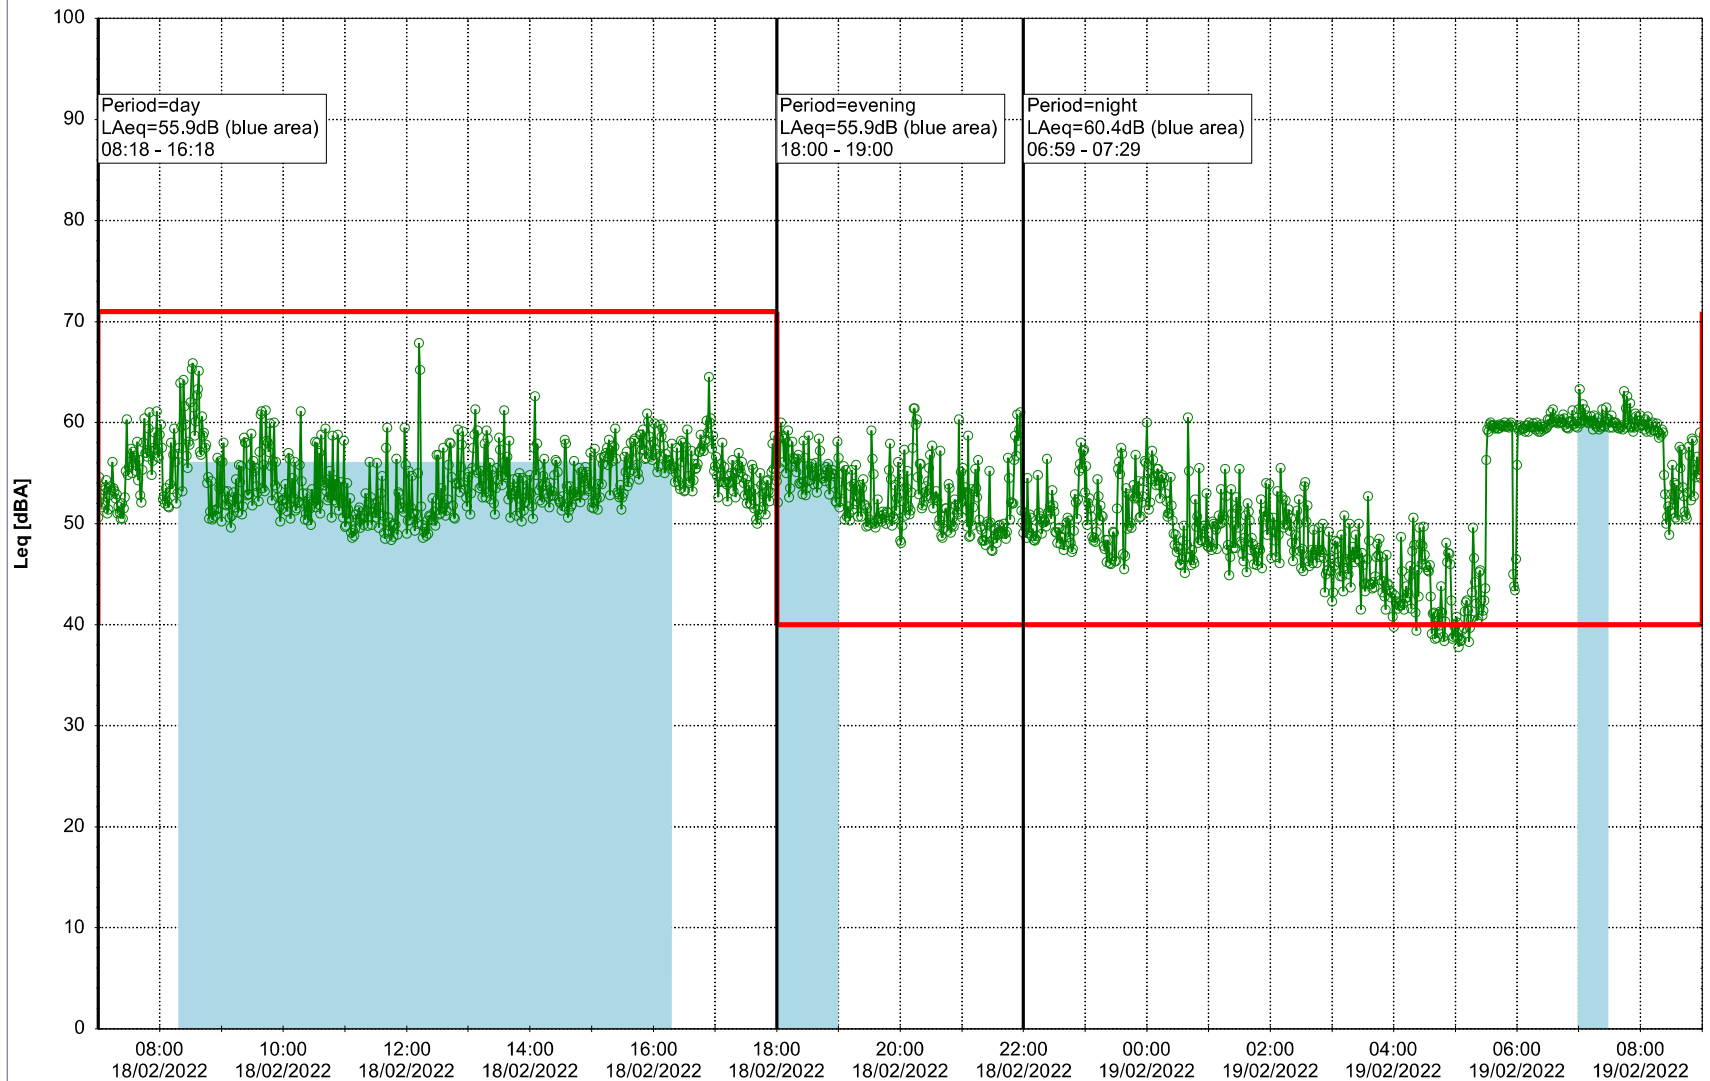

Project: Kronos Sydhavnen
Construction: Ny Ellebjerg
Location: N-V

Plan View

Remarks

...

Noise Time Related Diagram

17/02/2022
18/02/2022

○ ○ ○ ○ NEL_NS01

Project: Kronos Sydhavnen
Construction: Ny Ellebjerg
Location: N-V

Plan View

Noise Time Related Diagram

18/02/2022
19/02/2022

○ NEL_NS01

Remarks

...

Project: Kronos Sydhavnen
Construction: Ny Ellebjerg
Location: N-V

Plan View

Remarks

...

Noise Time Related Diagram

19/02/2022
20/02/2022

○○○ NEL_NS01

Project: Kronos Sydhavnen
Construction: Ny Ellebjerg
Location: N-V

20/02/2022
21/02/2022

Plan View

Noise Time Related Diagram

○○○ NEL_NS01