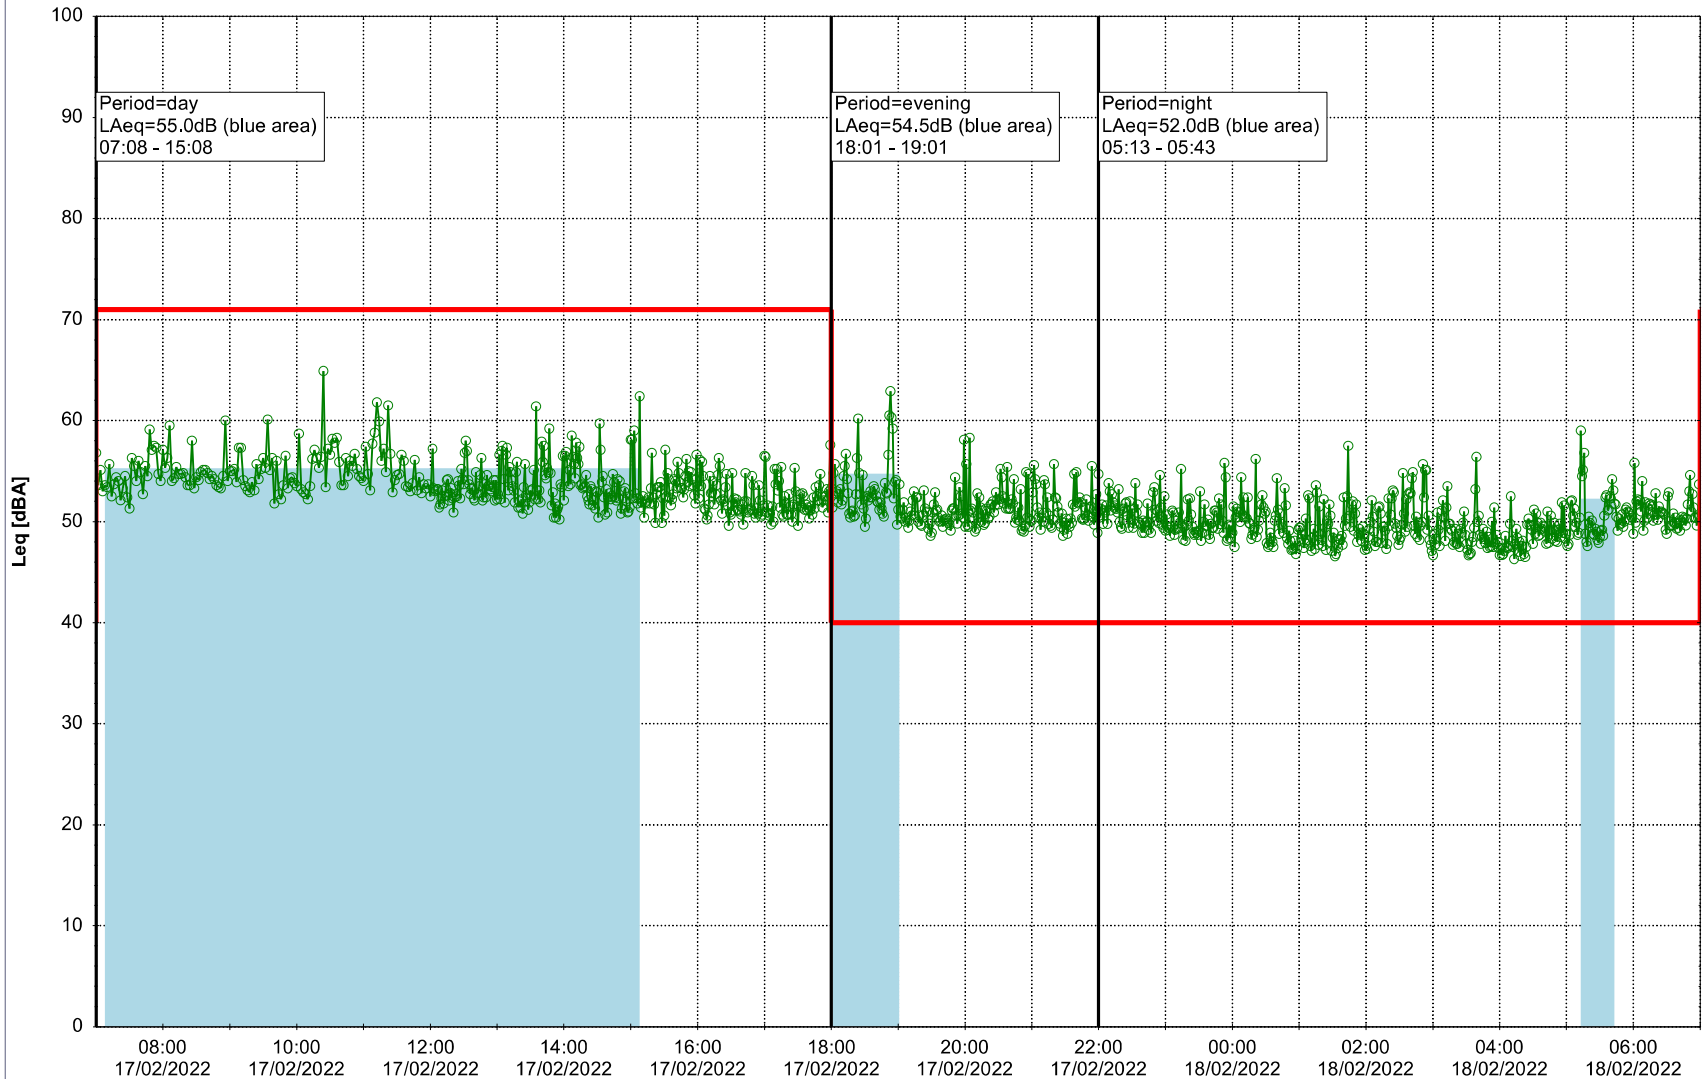

Project: Kronos Sydhavnen
Construction: Ny Ellebjerg
Location: N-V

Plan View

Remarks

...

Noise Time Related Diagram

17/02/2022
18/02/2022

○ ○ ○ ○ NEL_NS01

Project: Kronos Sydhavnen
Construction: Ny Ellebjerg
Location: N-V

Plan View

Noise Time Related Diagram

18/02/2022
19/02/2022

○ NEL_NS01

Remarks

...

Project: Kronos Sydhavnen
Construction: Ny Ellebjerg
Location: N-V

Plan View

Remarks

...

Noise Time Related Diagram

19/02/2022
20/02/2022

○○○ NEL_NS01

Project: Kronos Sydhavnen
Construction: Ny Ellebjerg
Location: N-V

20/02/2022
21/02/2022

Plan View