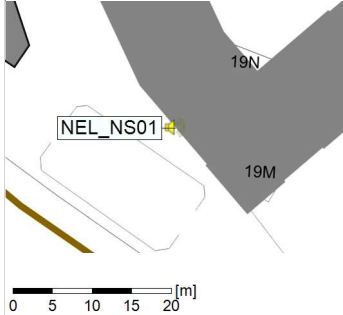

Remarks

...

Noise Time Related Diagram

19/02/2022
20/02/2022

○○○ NEL_NS01

Project: Kronos Sydhavnen
Construction: Ny Ellebjerg
Location: N-V

20/02/2022
21/02/2022

Plan View

Noise Time Related Diagram

○○○ NEL_NS01