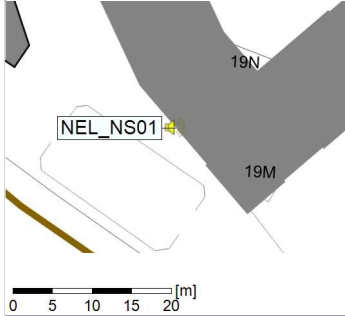

Project: Kronos Sydhavnen
Construction: Ny Ellebjerg
Location: N-V

Plan View

Remarks

...

Noise Time Related Diagram

17/02/2022
18/02/2022

○ ○ ○ ○ NEL_NS01

Project: Kronos Sydhavnen
Construction: Ny Ellebjerg
Location: N-V

Plan View

Noise Time Related Diagram

18/02/2022
19/02/2022

○ NEL_NS01

Remarks

...

Project: Kronos Sydhavnen
Construction: Ny Ellebjerg
Location: N-V

Plan View