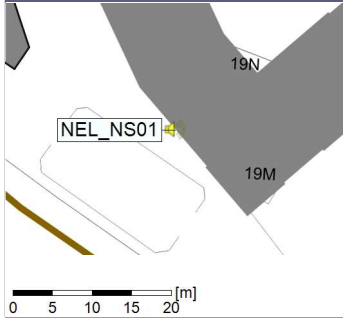

Plan View

Noise Time Related Diagram

18/02/2022
19/02/2022

○ NEL_NS01

Remarks

...

Project: Kronos Sydhavnen
Construction: Ny Ellebjerg
Location: N-V

Plan View