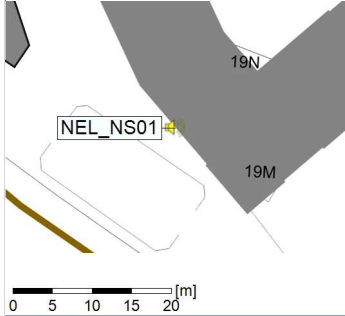

Plan View

Noise Time Related Diagram

18/02/2022
19/02/2022

○ NEL_NS01

Remarks

...

Project: Kronos Sydhavnen
Construction: Ny Ellebjerg
Location: N-V

Plan View