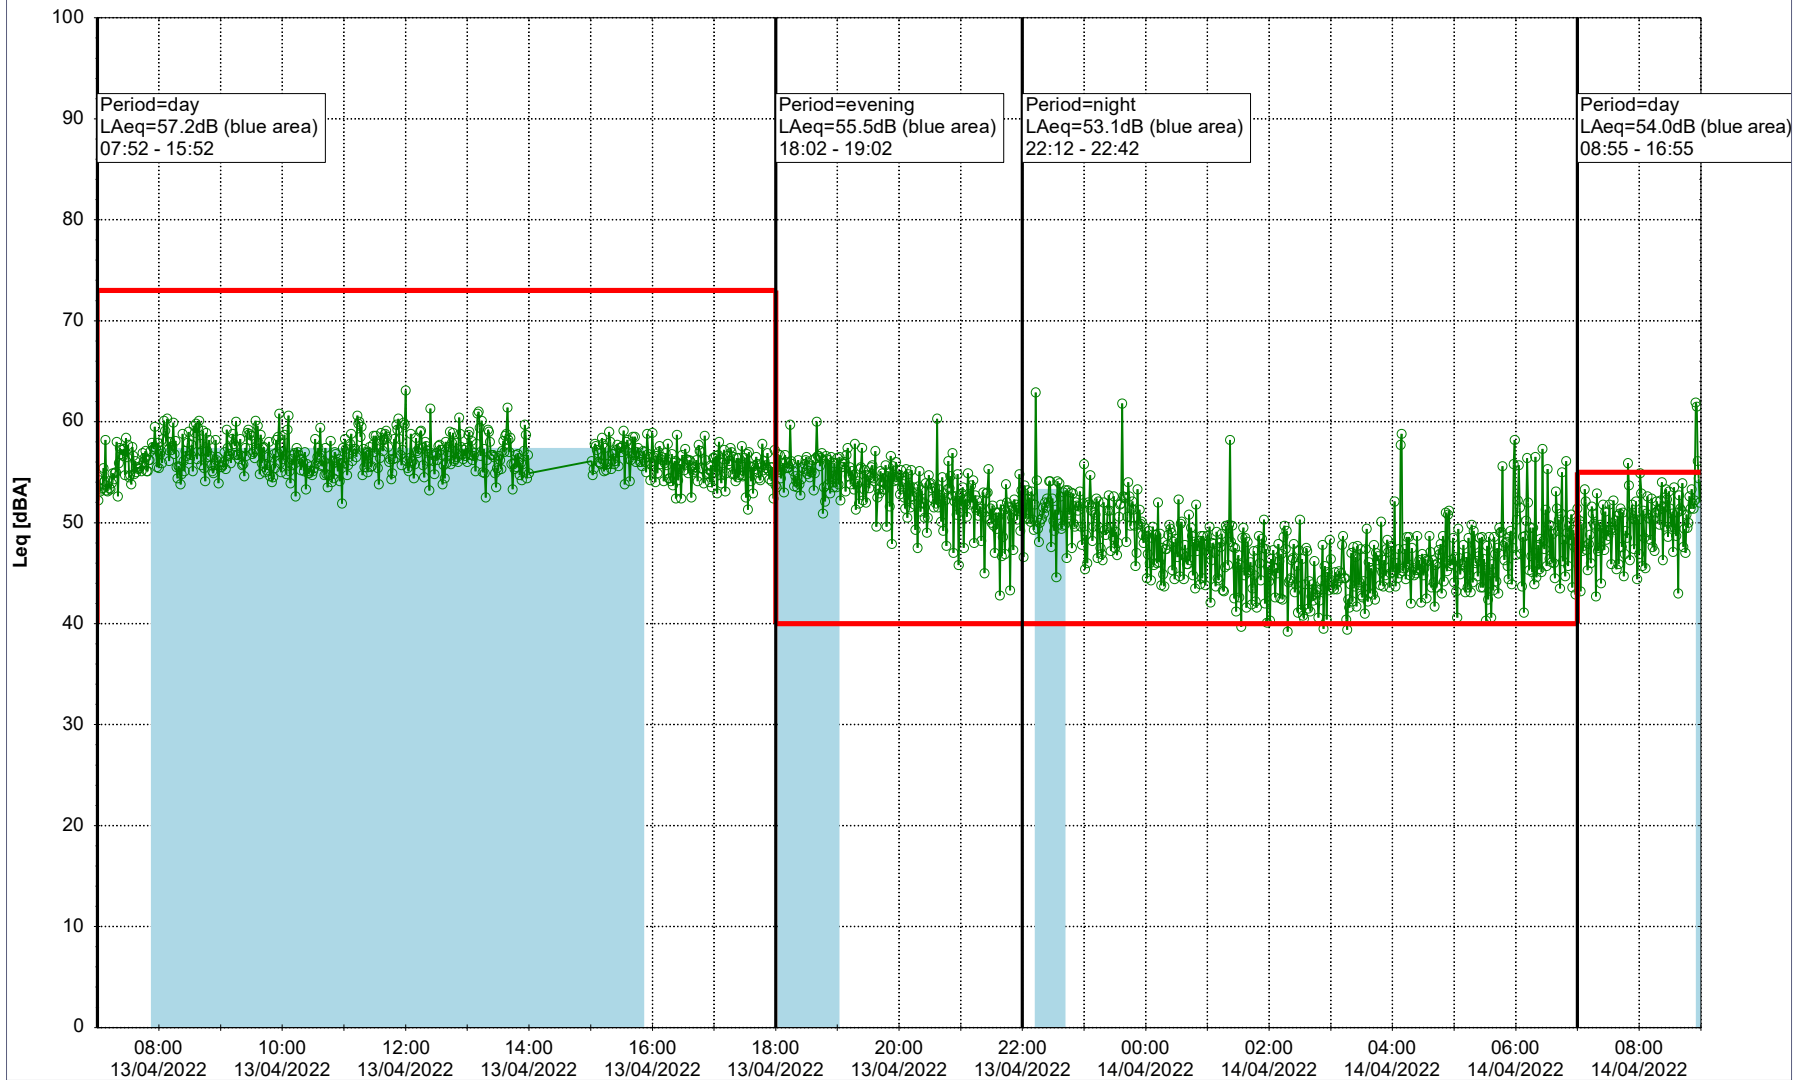

Noise Time Related Diagram

13/04/2022
14/04/2022

○ ○ ○ ○ HOL_NS01