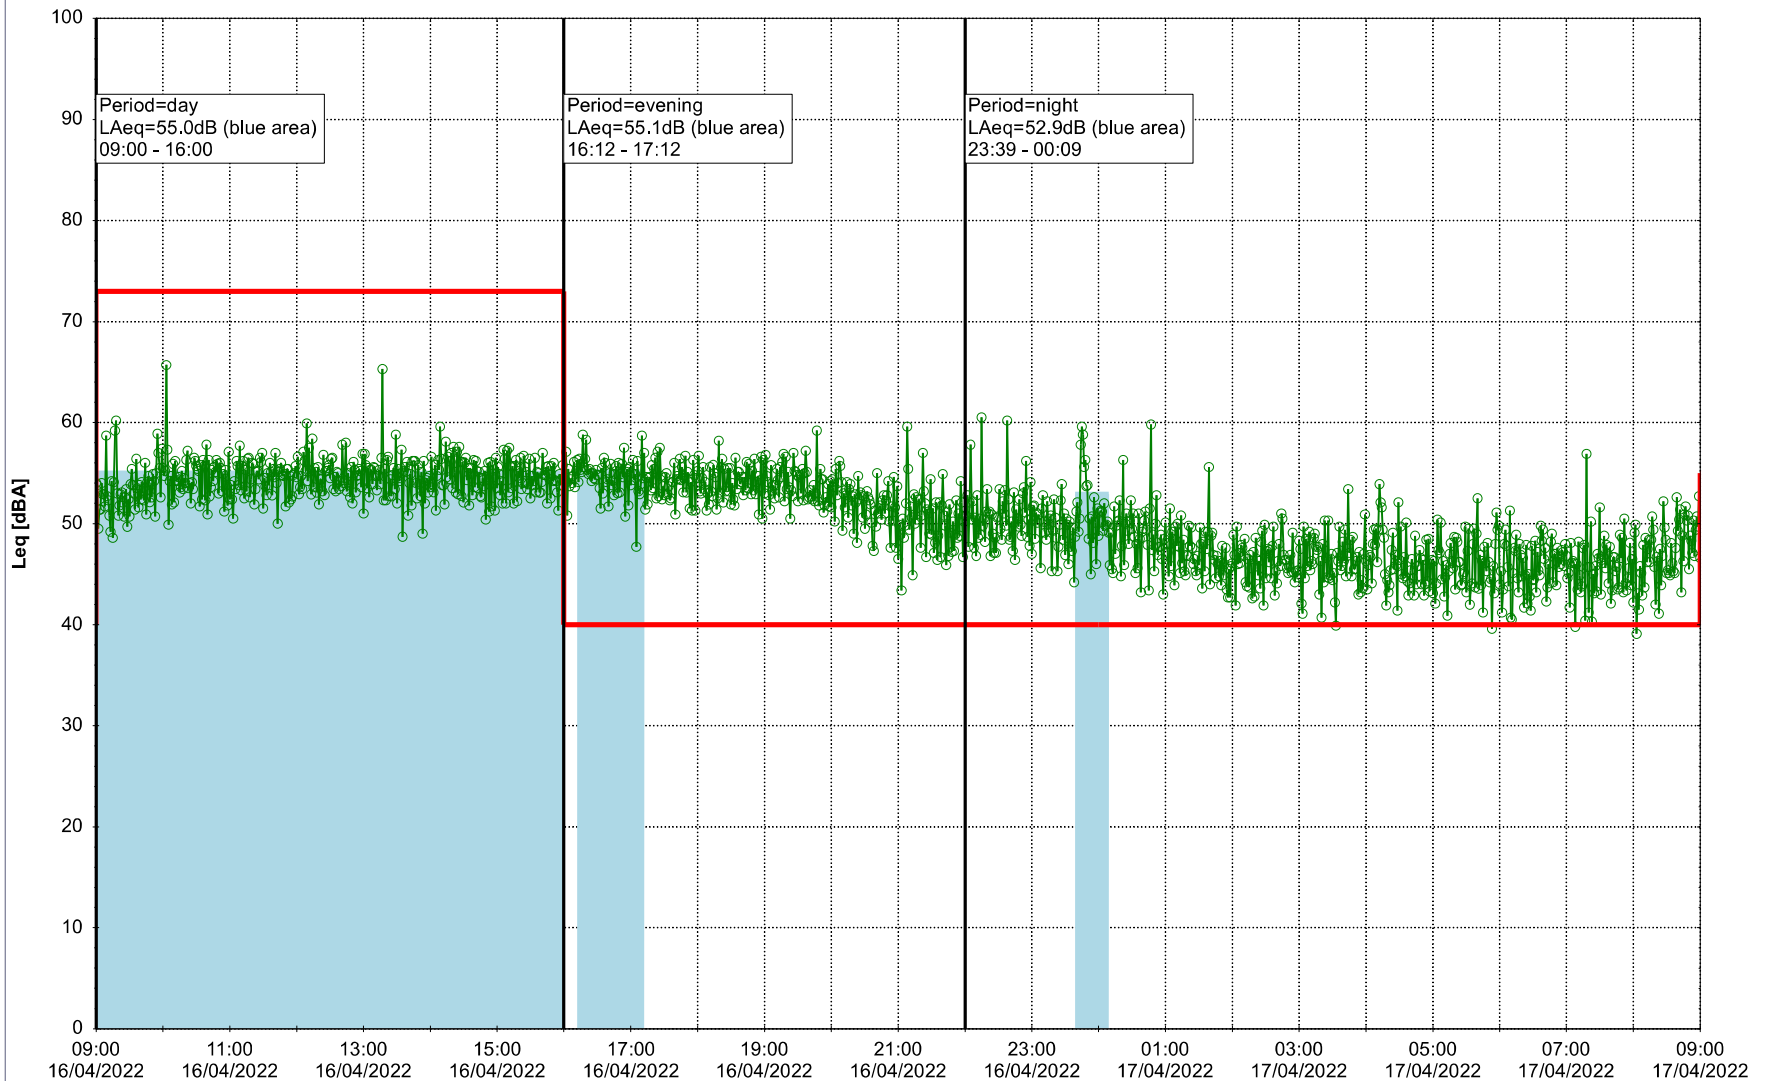

Noise Time Related Diagram

16/04/2022
17/04/2022

○ ○ ○ ○ HOL_NS01