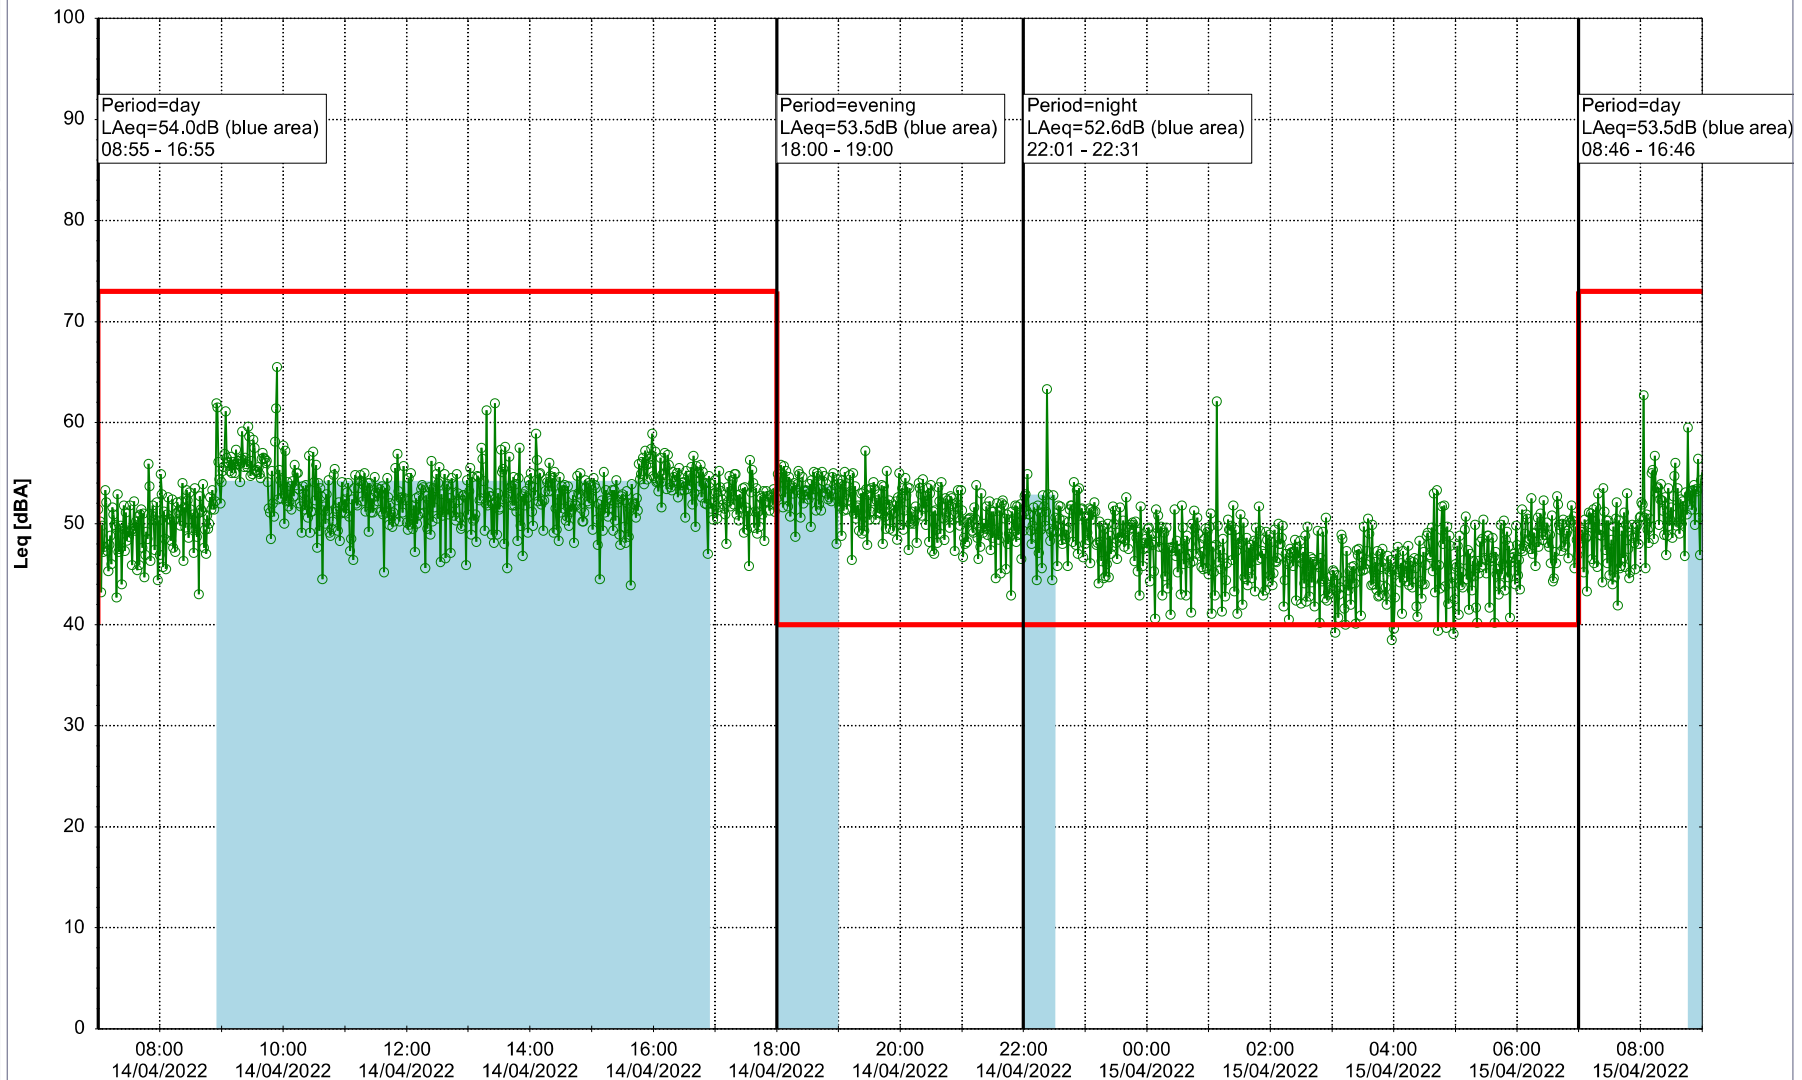

Noise Time Related Diagram

14/04/2022
15/04/2022

○ ○ ○ ○ HOL_NS01