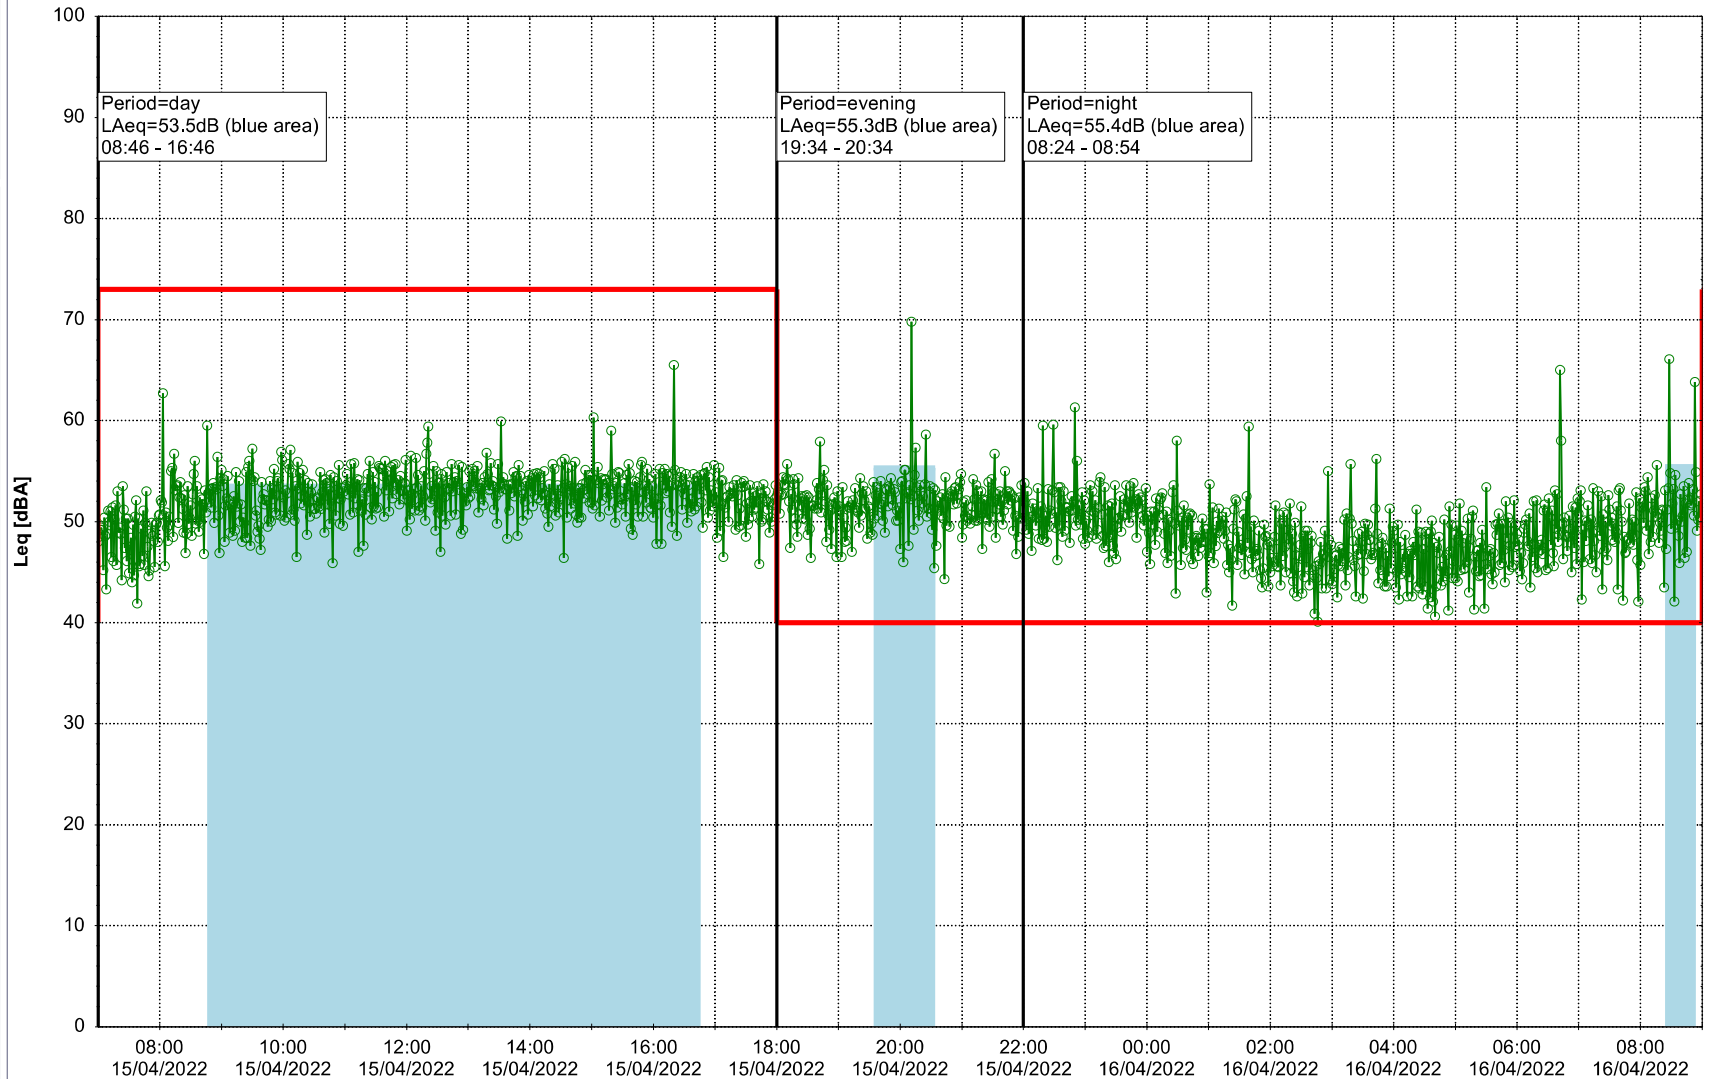

Noise Time Related Diagram

15/04/2022
16/04/2022

○ ○ ○ ○ HOL_NS01